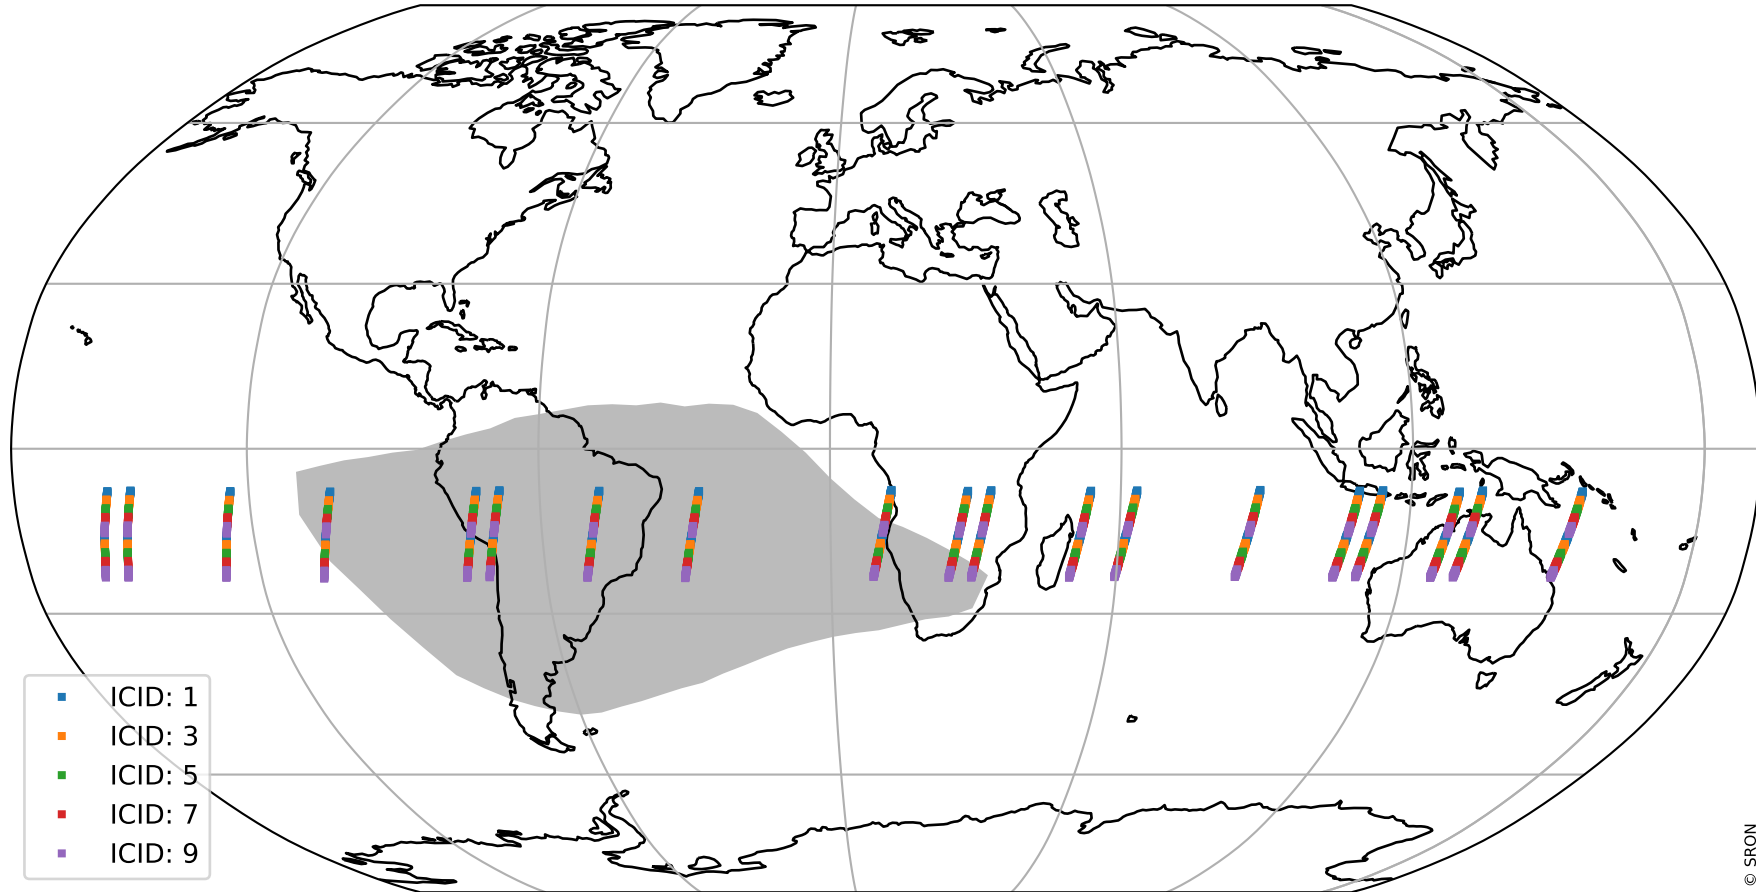

Tropomi SWIR offset (official)

orbits : 19 in [3667, 3712]
coverage : 2018-06-29 / 2018-07-02
median : 0.52602 V
spread : 0.035939 V
created : 2023-08-21T14:15:38

value detector map

Tropomi SWIR offset (official)

orbits : 19 in [3667, 3712]
coverage : 2018-06-29 / 2018-07-02
median : 33.913 μV
spread : 20.036 μV
created : 2023-08-21T14:15:38

Tropomi SWIR offset (official)

orbits : 19 in [3667, 3712]
coverage : 2018-06-29 / 2018-07-02
median : 0.0011914 mV
spread : 0.3258 mV
created : 2023-08-21T14:15:39

value compared with SWIR offset CKD

Tropomi SWIR offset (official) ground-tracks of Sentinel-5P

orbits : 19 in [3667, 3712]
coverage : 2018-06-29 / 2018-07-02
created : 2023-08-21T14:15:39

Tropomi SWIR offset (official)

orbits : [2827, 3712]
coverage : 2018-04-30 / 2018-07-02
created : 2023-08-21T14:15:39

trend of detector median & temperatures