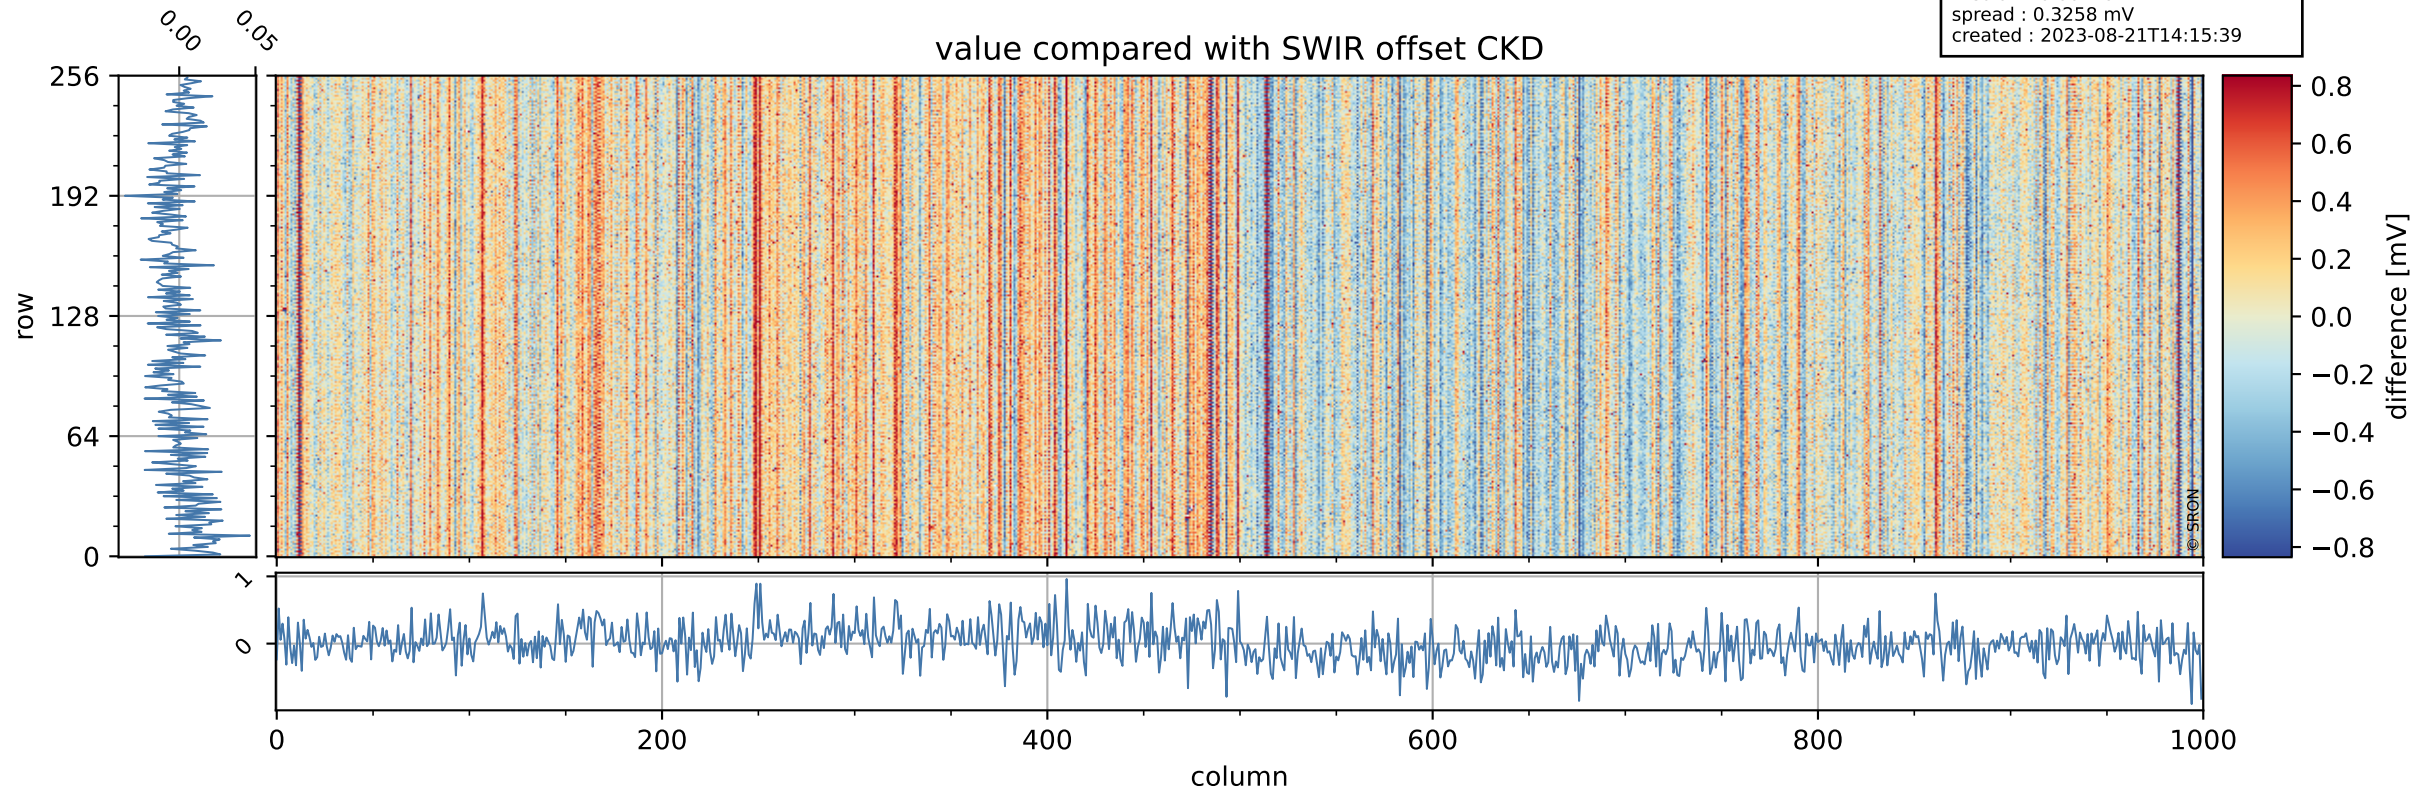

Tropomi SWIR offset (official)

orbits : 19 in [3667, 3712]
coverage : 2018-06-29 / 2018-07-02
median : 0.52602 V
spread : 0.035939 V
created : 2023-08-21T14:15:38

value detector map

Tropomi SWIR offset (official)

orbits : 19 in [3667, 3712]
coverage : 2018-06-29 / 2018-07-02
median : 33.913 μV
spread : 20.036 μV
created : 2023-08-21T14:15:38

Tropomi SWIR offset (official)

orbits : 19 in [3667, 3712]
coverage : 2018-06-29 / 2018-07-02
median : 0.0011914 mV
spread : 0.3258 mV
created : 2023-08-21T14:15:39

value compared with SWIR offset CKD

Tropomi SWIR offset (official) ground-tracks of Sentinel-5P

orbits : 19 in [3667, 3712]
coverage : 2018-06-29 / 2018-07-02
created : 2023-08-21T14:15:39

Tropomi SWIR offset (official)

orbits : [2827, 3712]
coverage : 2018-04-30 / 2018-07-02
created : 2023-08-21T14:15:39

trend of detector median & temperatures