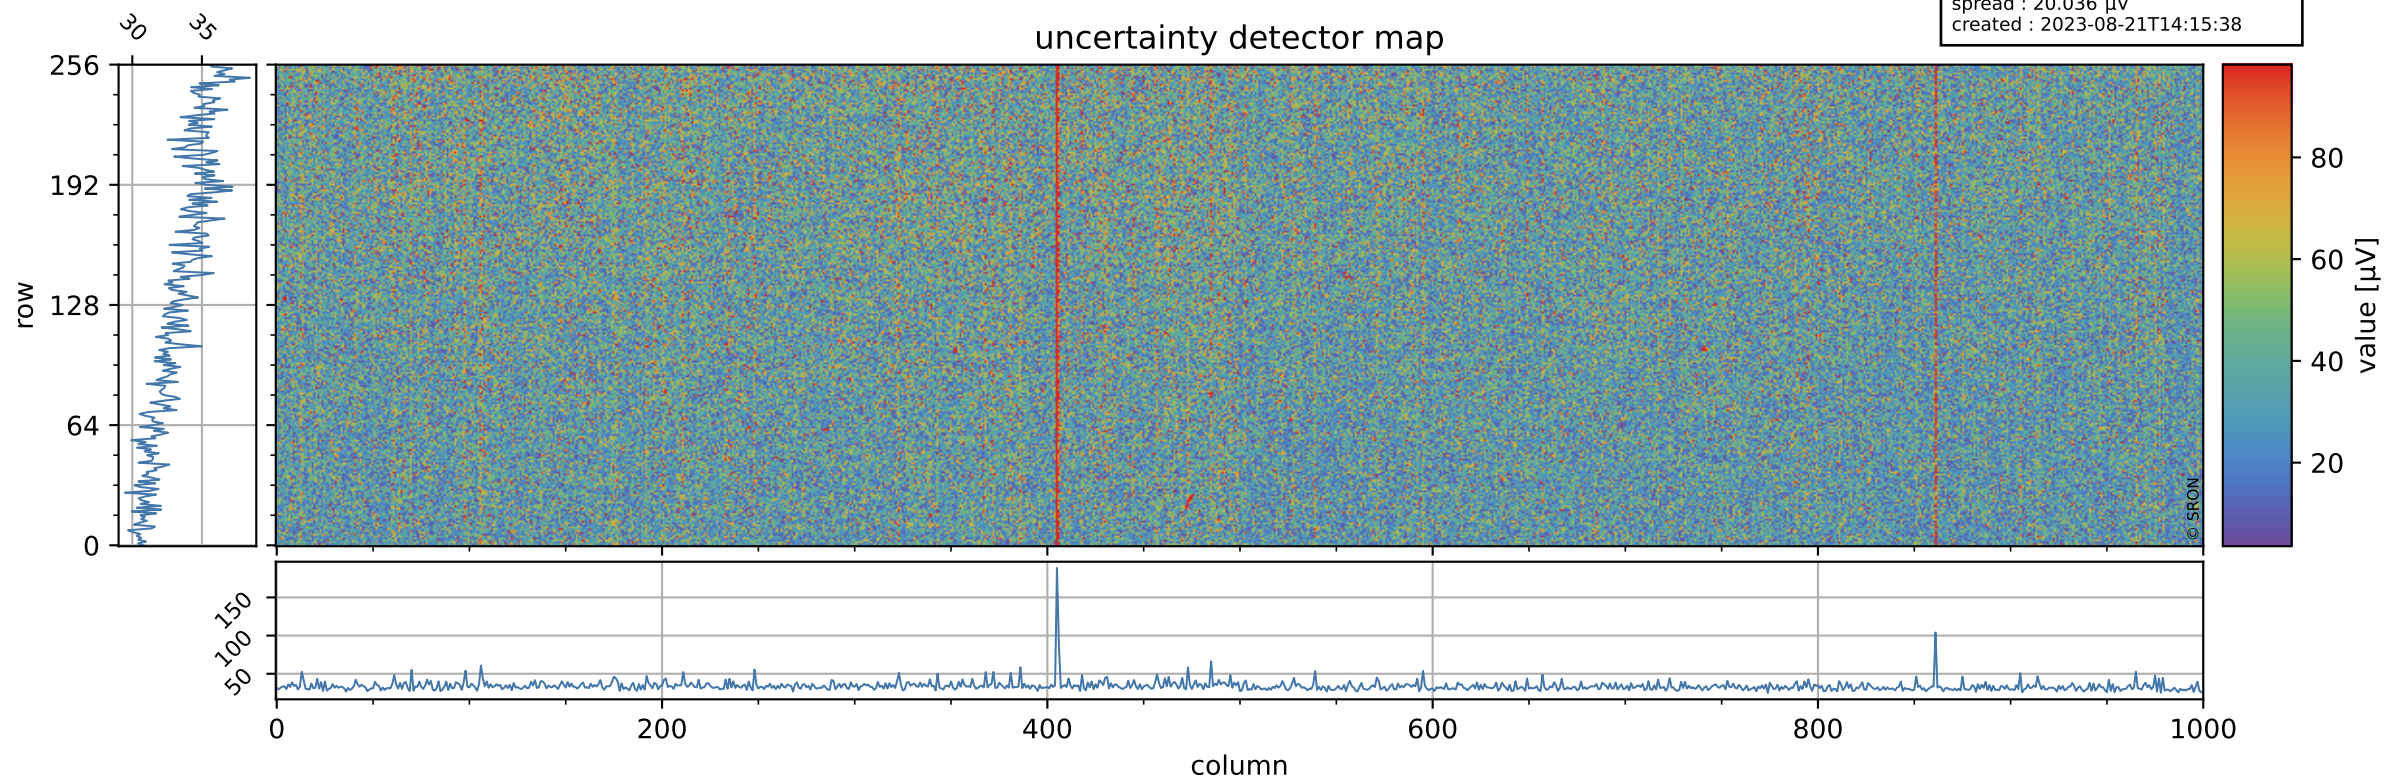

Tropomi SWIR offset (official)

orbits : 19 in [3667, 3712]
coverage : 2018-06-29 / 2018-07-02
median : 0.52602 V
spread : 0.035939 V
created : 2023-08-21T14:15:38

value detector map

Tropomi SWIR offset (official)

orbits : 19 in [3667, 3712]
coverage : 2018-06-29 / 2018-07-02
median : 33.913 μV
spread : 20.036 μV
created : 2023-08-21T14:15:38

Tropomi SWIR offset (official)

orbits : 19 in [3667, 3712]
coverage : 2018-06-29 / 2018-07-02
median : 0.0011914 mV
spread : 0.3258 mV
created : 2023-08-21T14:15:39

value compared with SWIR offset CKD

Tropomi SWIR offset (official) ground-tracks of Sentinel-5P

orbits : 19 in [3667, 3712]
coverage : 2018-06-29 / 2018-07-02
created : 2023-08-21T14:15:39

Tropomi SWIR offset (official)

orbits : [2827, 3712]
coverage : 2018-04-30 / 2018-07-02
created : 2023-08-21T14:15:39

trend of detector median & temperatures