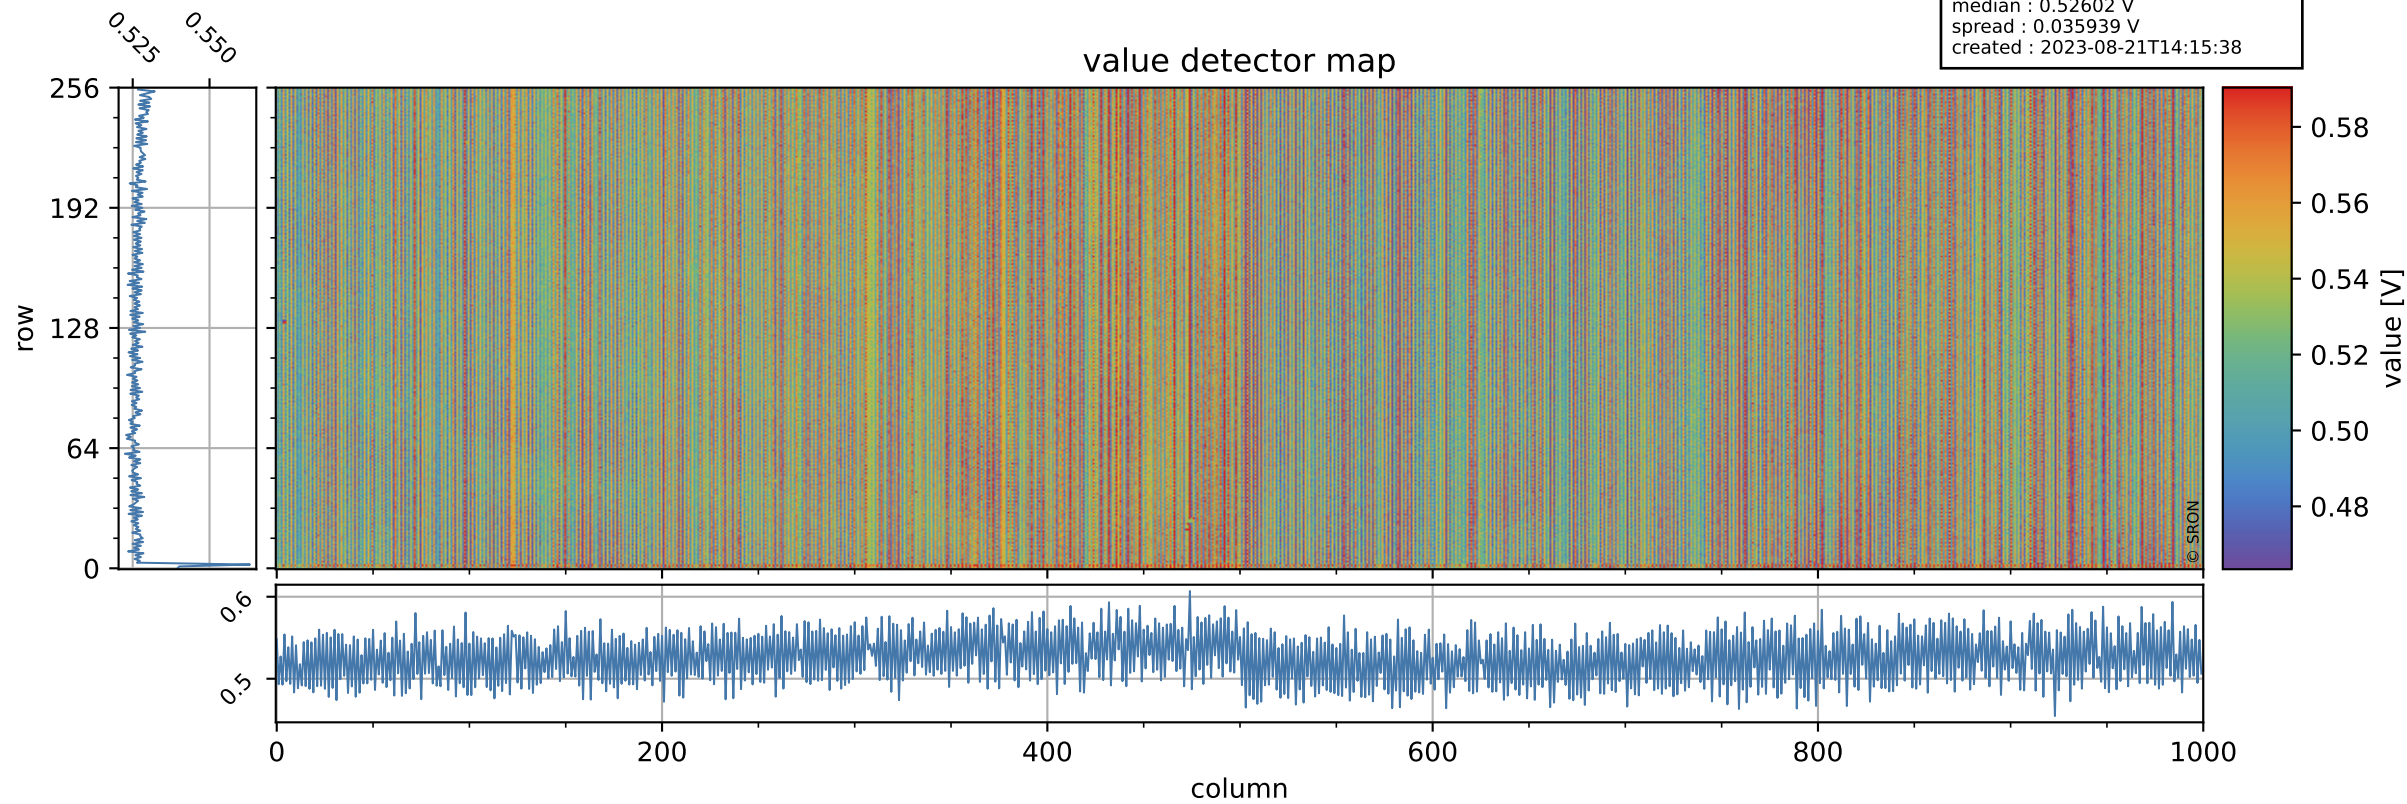

Tropomi SWIR offset (official)

orbits : 19 in [3667, 3712]
coverage : 2018-06-29 / 2018-07-02
median : 0.52602 V
spread : 0.035939 V
created : 2023-08-21T14:15:38

value detector map

Tropomi SWIR offset (official)

orbits : 19 in [3667, 3712]
coverage : 2018-06-29 / 2018-07-02
median : 33.913 μV
spread : 20.036 μV
created : 2023-08-21T14:15:38

Tropomi SWIR offset (official)

orbits : 19 in [3667, 3712]
coverage : 2018-06-29 / 2018-07-02
median : 0.0011914 mV
spread : 0.3258 mV
created : 2023-08-21T14:15:39

value compared with SWIR offset CKD

Tropomi SWIR offset (official) ground-tracks of Sentinel-5P

orbits : 19 in [3667, 3712]
coverage : 2018-06-29 / 2018-07-02
created : 2023-08-21T14:15:39

Tropomi SWIR offset (official)

orbits : [2827, 3712]
coverage : 2018-04-30 / 2018-07-02
created : 2023-08-21T14:15:39

trend of detector median & temperatures