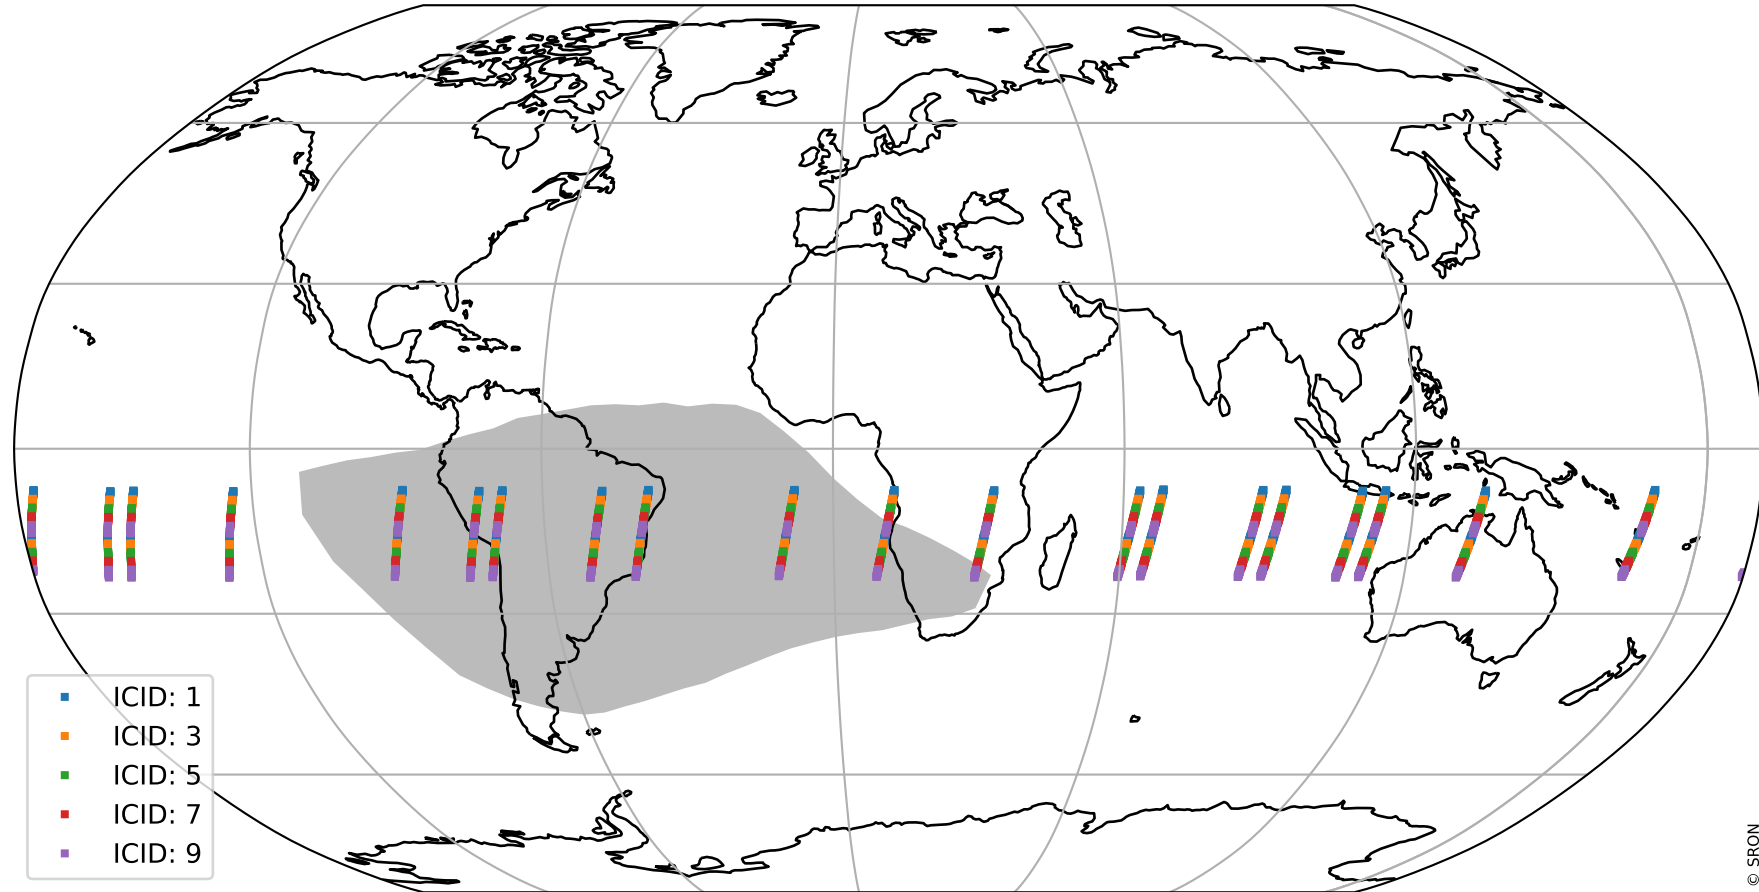

Tropomi SWIR offset (official)

orbits : 20 in [3682, 3727]
coverage : 2018-06-30 / 2018-07-03
median : 0.52602 V
spread : 0.03594 V
created : 2023-08-21T14:15:40

value detector map

Tropomi SWIR offset (official)

orbits : 20 in [3682, 3727]
coverage : 2018-06-30 / 2018-07-03
median : 33.165 μV
spread : 19.574 μV
created : 2023-08-21T14:15:40

Tropomi SWIR offset (official)

orbits : 20 in [3682, 3727]
coverage : 2018-06-30 / 2018-07-03
median : 0.0020128 mV
spread : 0.32654 mV
created : 2023-08-21T14:15:40

value compared with SWIR offset CKD

Tropomi SWIR offset (official) ground-tracks of Sentinel-5P

orbits : 20 in [3682, 3727]
coverage : 2018-06-30 / 2018-07-03
created : 2023-08-21T14:15:41

Tropomi SWIR offset (official)

orbits : [2827, 3727]
coverage : 2018-04-30 / 2018-07-03
created : 2023-08-21T14:15:41

trend of detector median & temperatures