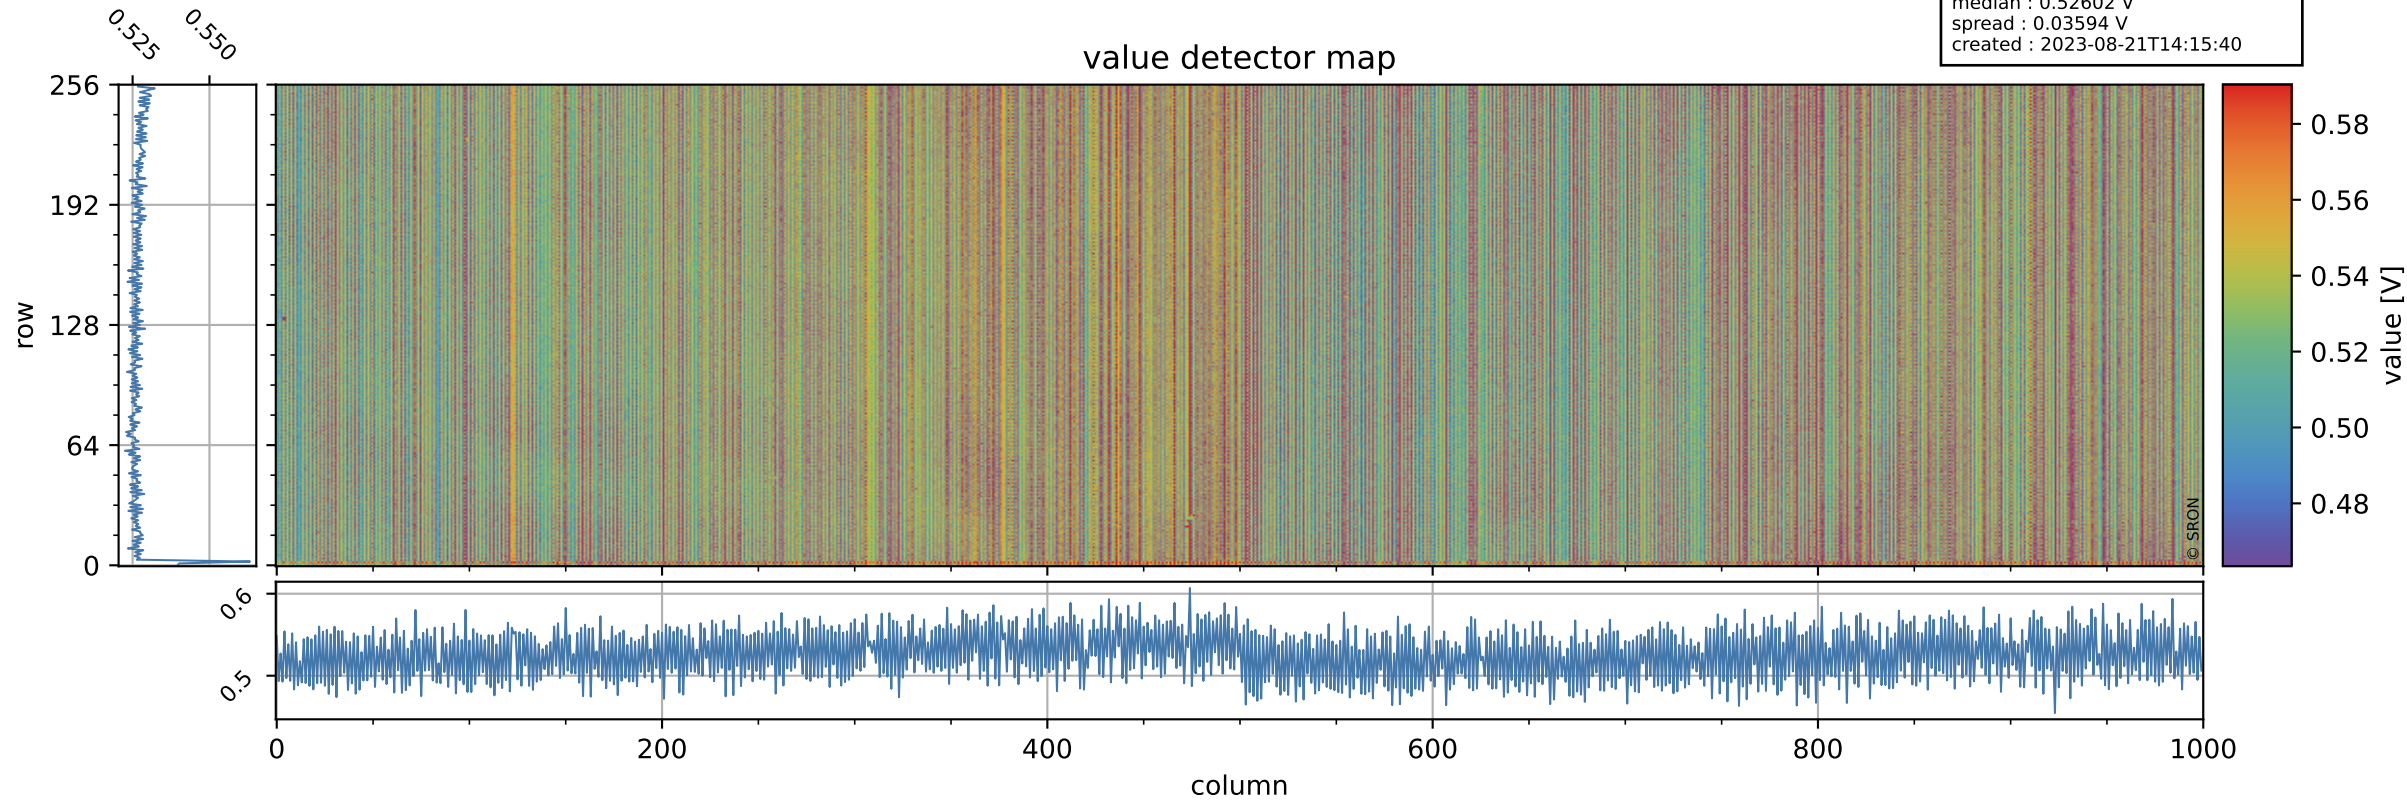

Tropomi SWIR offset (official)

orbits : 20 in [3682, 3727]
coverage : 2018-06-30 / 2018-07-03
median : 0.52602 V
spread : 0.03594 V
created : 2023-08-21T14:15:40

value detector map

Tropomi SWIR offset (official)

orbits : 20 in [3682, 3727]
coverage : 2018-06-30 / 2018-07-03
median : 33.165 μV
spread : 19.574 μV
created : 2023-08-21T14:15:40

Tropomi SWIR offset (official)

orbits : 20 in [3682, 3727]
coverage : 2018-06-30 / 2018-07-03
median : 0.0020128 mV
spread : 0.32654 mV
created : 2023-08-21T14:15:40

value compared with SWIR offset CKD

Tropomi SWIR offset (official) ground-tracks of Sentinel-5P

orbits : 20 in [3682, 3727]
coverage : 2018-06-30 / 2018-07-03
created : 2023-08-21T14:15:41

Tropomi SWIR offset (official)

orbits : [2827, 3727]
coverage : 2018-04-30 / 2018-07-03
created : 2023-08-21T14:15:41

trend of detector median & temperatures