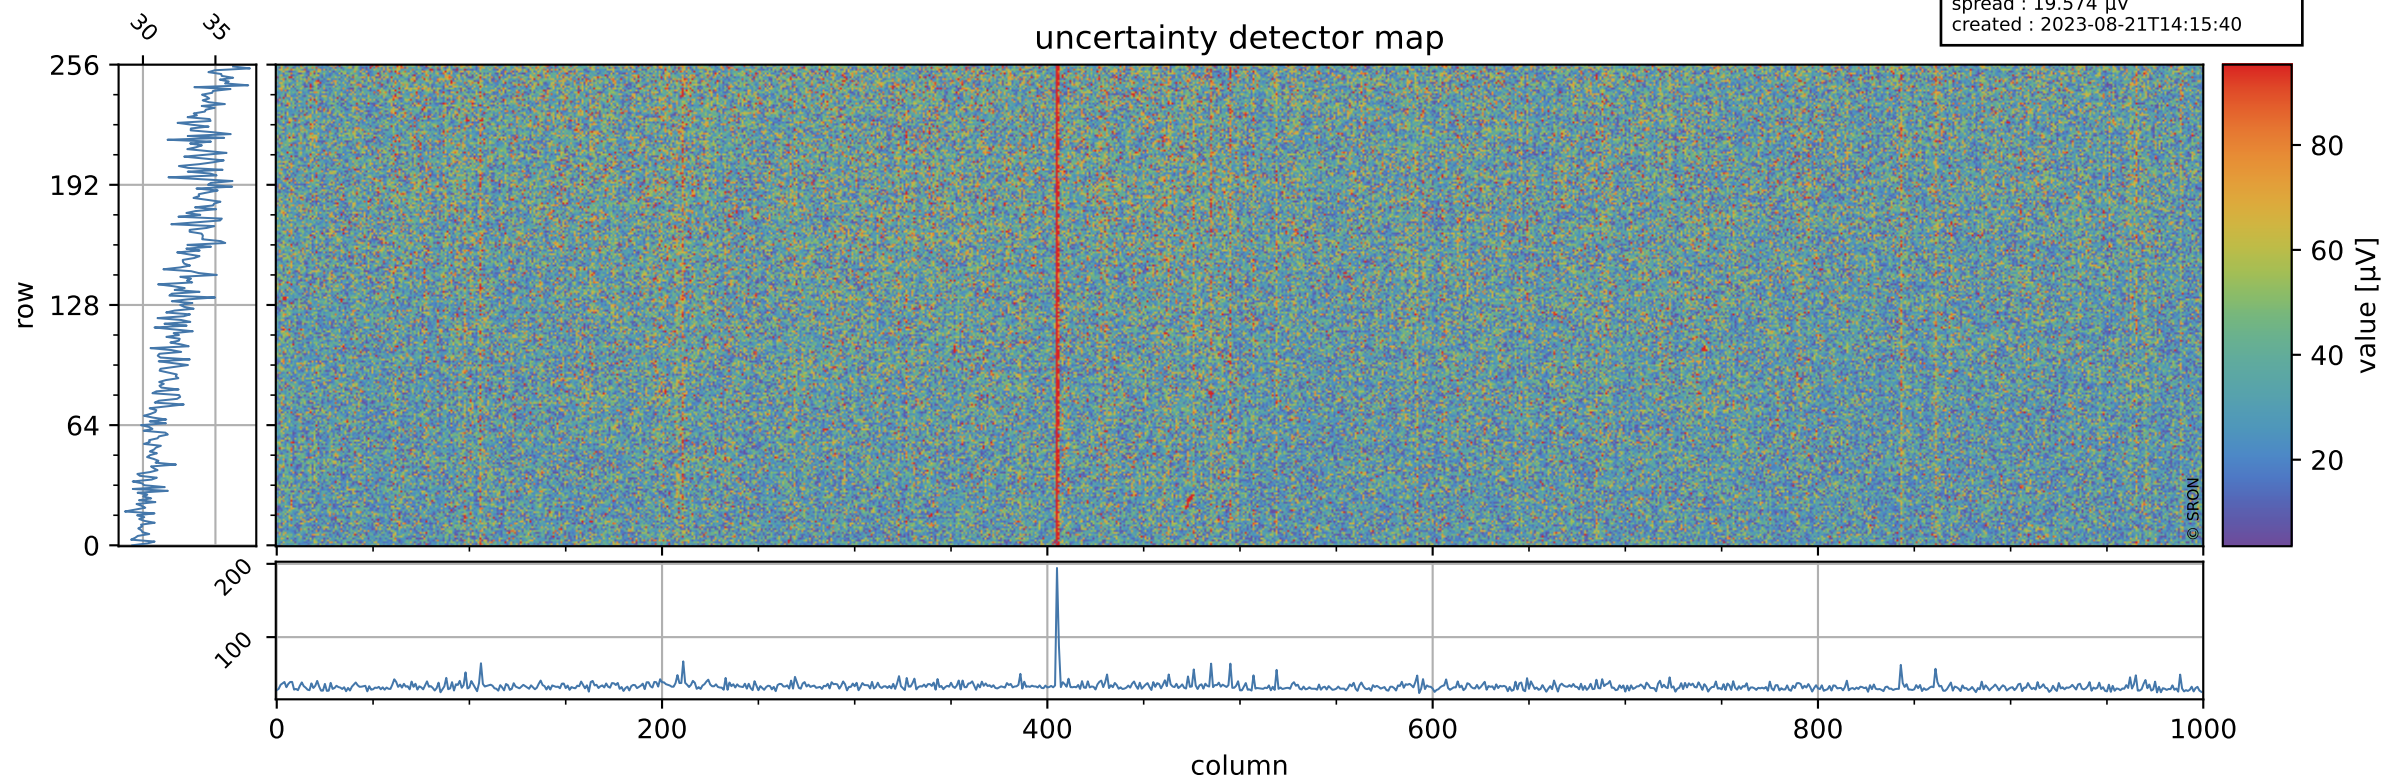

Tropomi SWIR offset (official)

orbits : 20 in [3682, 3727]
coverage : 2018-06-30 / 2018-07-03
median : 0.52602 V
spread : 0.03594 V
created : 2023-08-21T14:15:40

value detector map

Tropomi SWIR offset (official)

orbits : 20 in [3682, 3727]
coverage : 2018-06-30 / 2018-07-03
median : 33.165 μV
spread : 19.574 μV
created : 2023-08-21T14:15:40

Tropomi SWIR offset (official)

orbits : 20 in [3682, 3727]
coverage : 2018-06-30 / 2018-07-03
median : 0.0020128 mV
spread : 0.32654 mV
created : 2023-08-21T14:15:40

value compared with SWIR offset CKD

Tropomi SWIR offset (official) ground-tracks of Sentinel-5P

orbits : 20 in [3682, 3727]
coverage : 2018-06-30 / 2018-07-03
created : 2023-08-21T14:15:41

Tropomi SWIR offset (official)

orbits : [2827, 3727]
coverage : 2018-04-30 / 2018-07-03
created : 2023-08-21T14:15:41

trend of detector median & temperatures