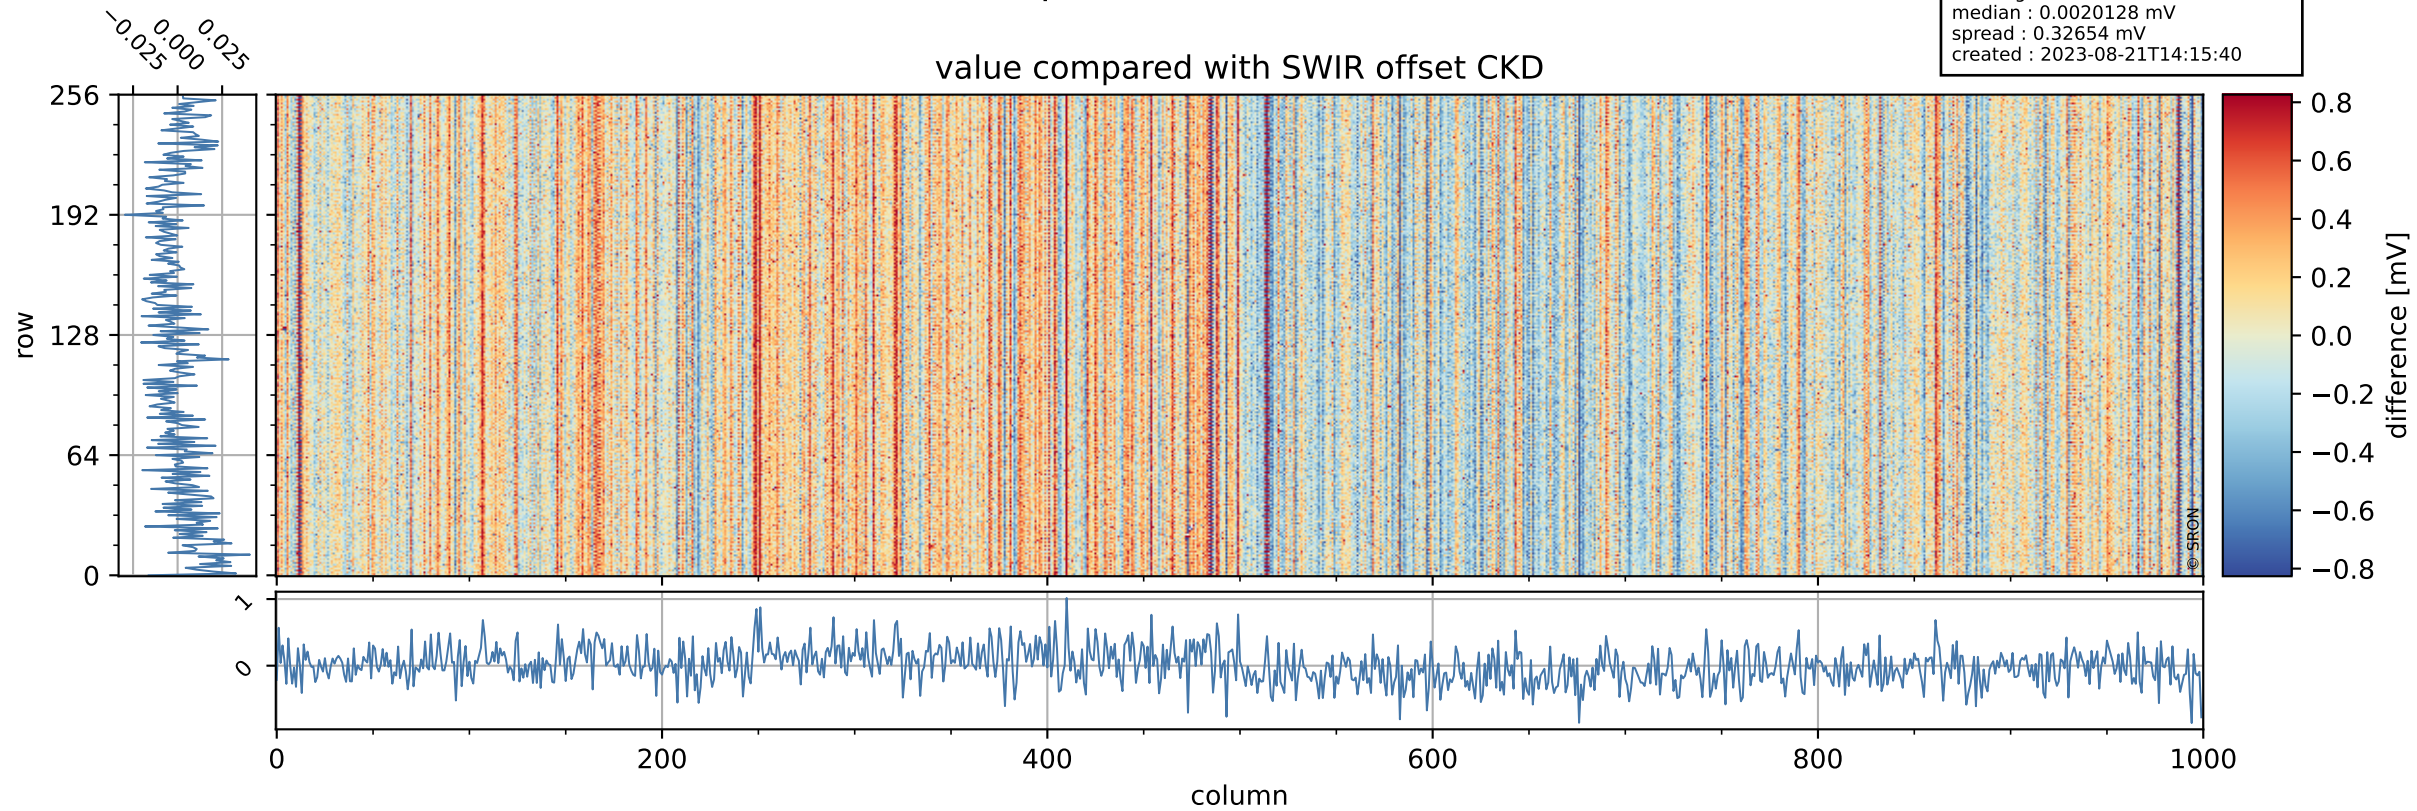

Tropomi SWIR offset (official)

orbits : 20 in [3682, 3727]
coverage : 2018-06-30 / 2018-07-03
median : 0.52602 V
spread : 0.03594 V
created : 2023-08-21T14:15:40

value detector map

Tropomi SWIR offset (official)

orbits : 20 in [3682, 3727]
coverage : 2018-06-30 / 2018-07-03
median : 33.165 μV
spread : 19.574 μV
created : 2023-08-21T14:15:40

Tropomi SWIR offset (official)

orbits : 20 in [3682, 3727]
coverage : 2018-06-30 / 2018-07-03
median : 0.0020128 mV
spread : 0.32654 mV
created : 2023-08-21T14:15:40

value compared with SWIR offset CKD

Tropomi SWIR offset (official) ground-tracks of Sentinel-5P

orbits : 20 in [3682, 3727]
coverage : 2018-06-30 / 2018-07-03
created : 2023-08-21T14:15:41

Tropomi SWIR offset (official)

orbits : [2827, 3727]
coverage : 2018-04-30 / 2018-07-03
created : 2023-08-21T14:15:41

trend of detector median & temperatures