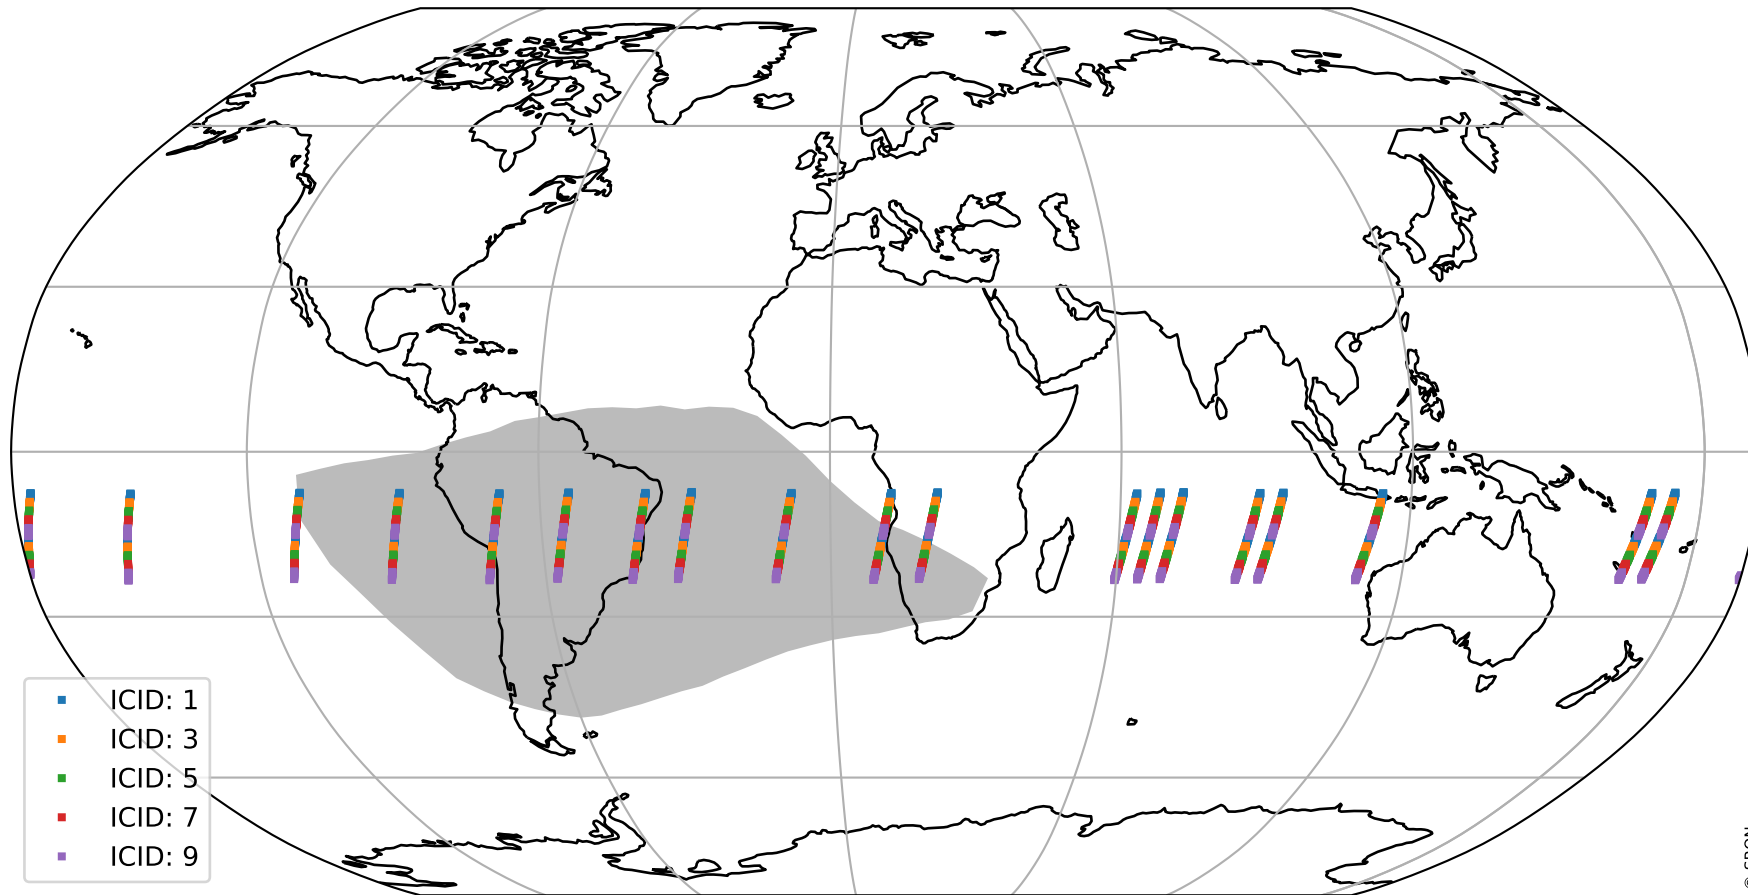

Tropomi SWIR offset (official)

orbits : 19 in [3697, 3742]
coverage : 2018-07-01 / 2018-07-04
median : 0.52602 V
spread : 0.035941 V
created : 2023-08-21T14:15:42

value detector map

Tropomi SWIR offset (official)

orbits : 19 in [3697, 3742]
coverage : 2018-07-01 / 2018-07-04
median : 34.327 μV
spread : 20.035 μV
created : 2023-08-21T14:15:42

Tropomi SWIR offset (official)

orbits : 19 in [3697, 3742]
coverage : 2018-07-01 / 2018-07-04
median : -0.0060535 mV
spread : 0.32626 mV
created : 2023-08-21T14:15:42

value compared with SWIR offset CKD

Tropomi SWIR offset (official) ground-tracks of Sentinel-5P

orbits : 19 in [3697, 3742]
coverage : 2018-07-01 / 2018-07-04
created : 2023-08-21T14:15:43

Tropomi SWIR offset (official)

orbits : [2827, 3742]
coverage : 2018-04-30 / 2018-07-04
created : 2023-08-21T14:15:43

trend of detector median & temperatures