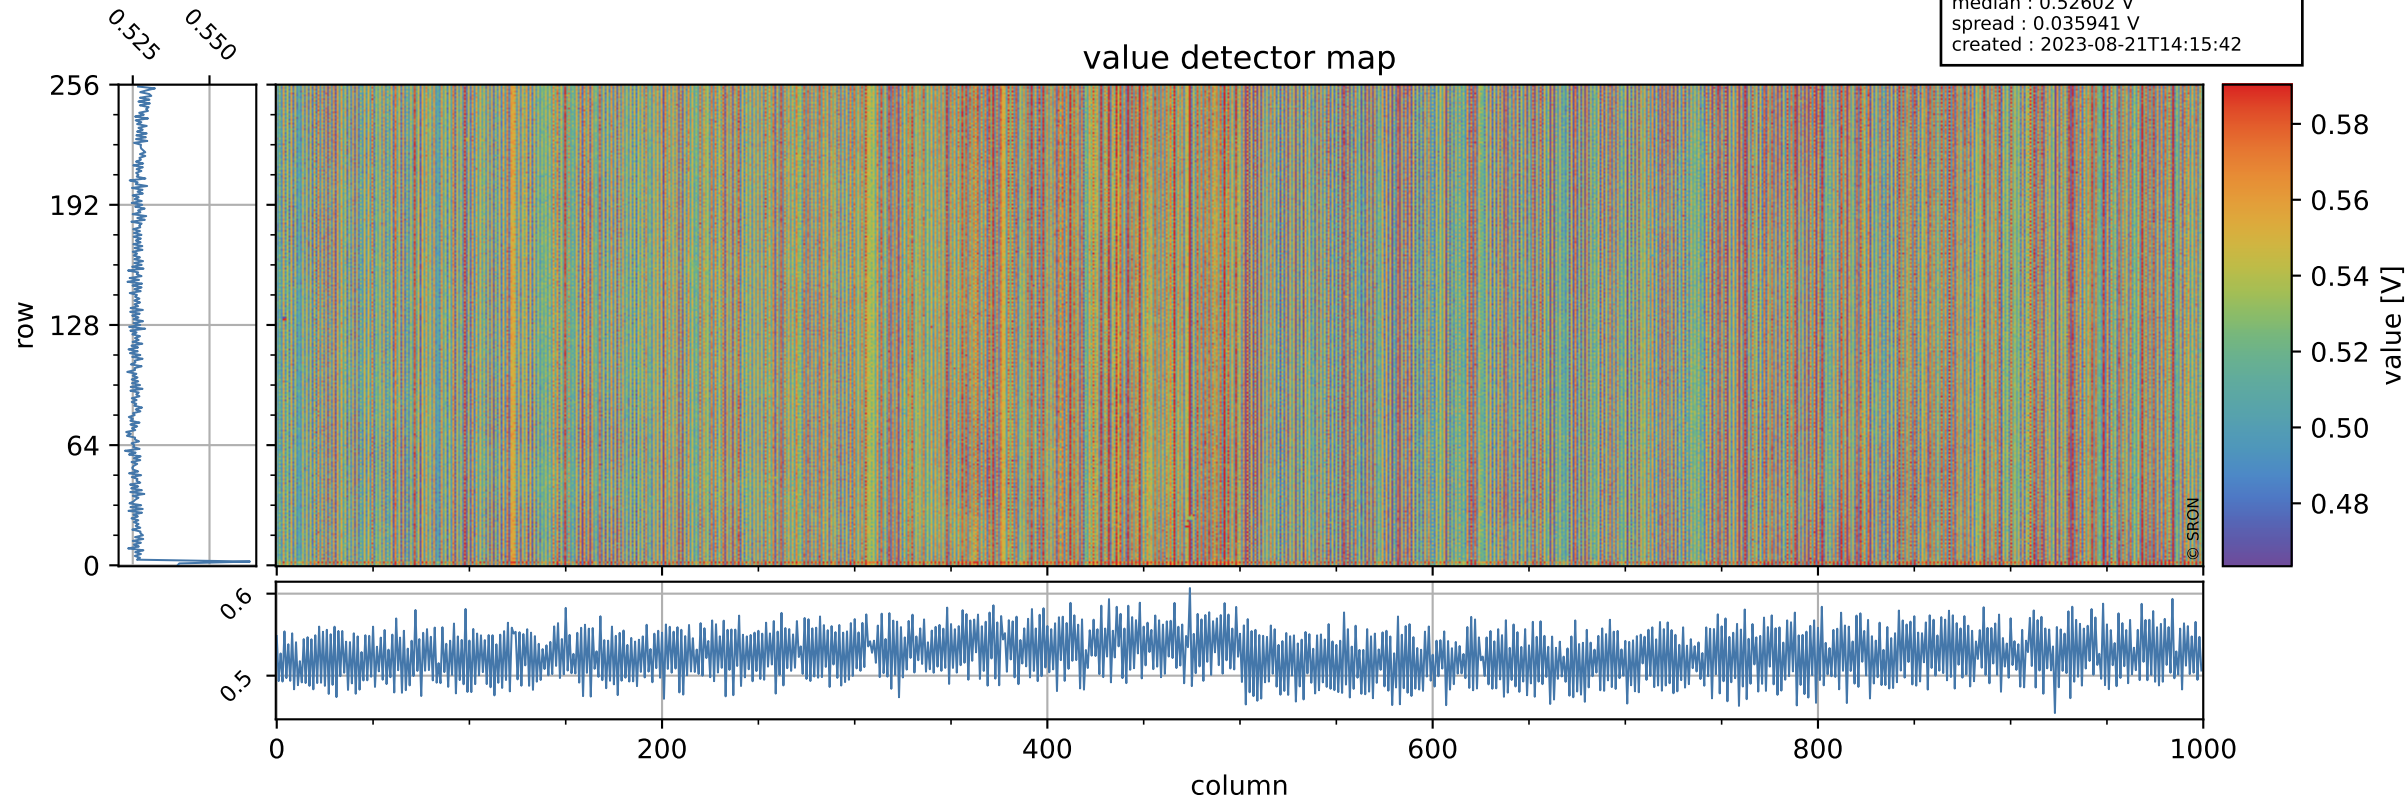

Tropomi SWIR offset (official)

orbits : 19 in [3697, 3742]
coverage : 2018-07-01 / 2018-07-04
median : 0.52602 V
spread : 0.035941 V
created : 2023-08-21T14:15:42

value detector map

Tropomi SWIR offset (official)

orbits : 19 in [3697, 3742]
coverage : 2018-07-01 / 2018-07-04
median : 34.327 μV
spread : 20.035 μV
created : 2023-08-21T14:15:42

Tropomi SWIR offset (official)

orbits : 19 in [3697, 3742]
coverage : 2018-07-01 / 2018-07-04
median : -0.0060535 mV
spread : 0.32626 mV
created : 2023-08-21T14:15:42

value compared with SWIR offset CKD

Tropomi SWIR offset (official) ground-tracks of Sentinel-5P

orbits : 19 in [3697, 3742]
coverage : 2018-07-01 / 2018-07-04
created : 2023-08-21T14:15:43

Tropomi SWIR offset (official)

orbits : [2827, 3742]
coverage : 2018-04-30 / 2018-07-04
created : 2023-08-21T14:15:43

trend of detector median & temperatures