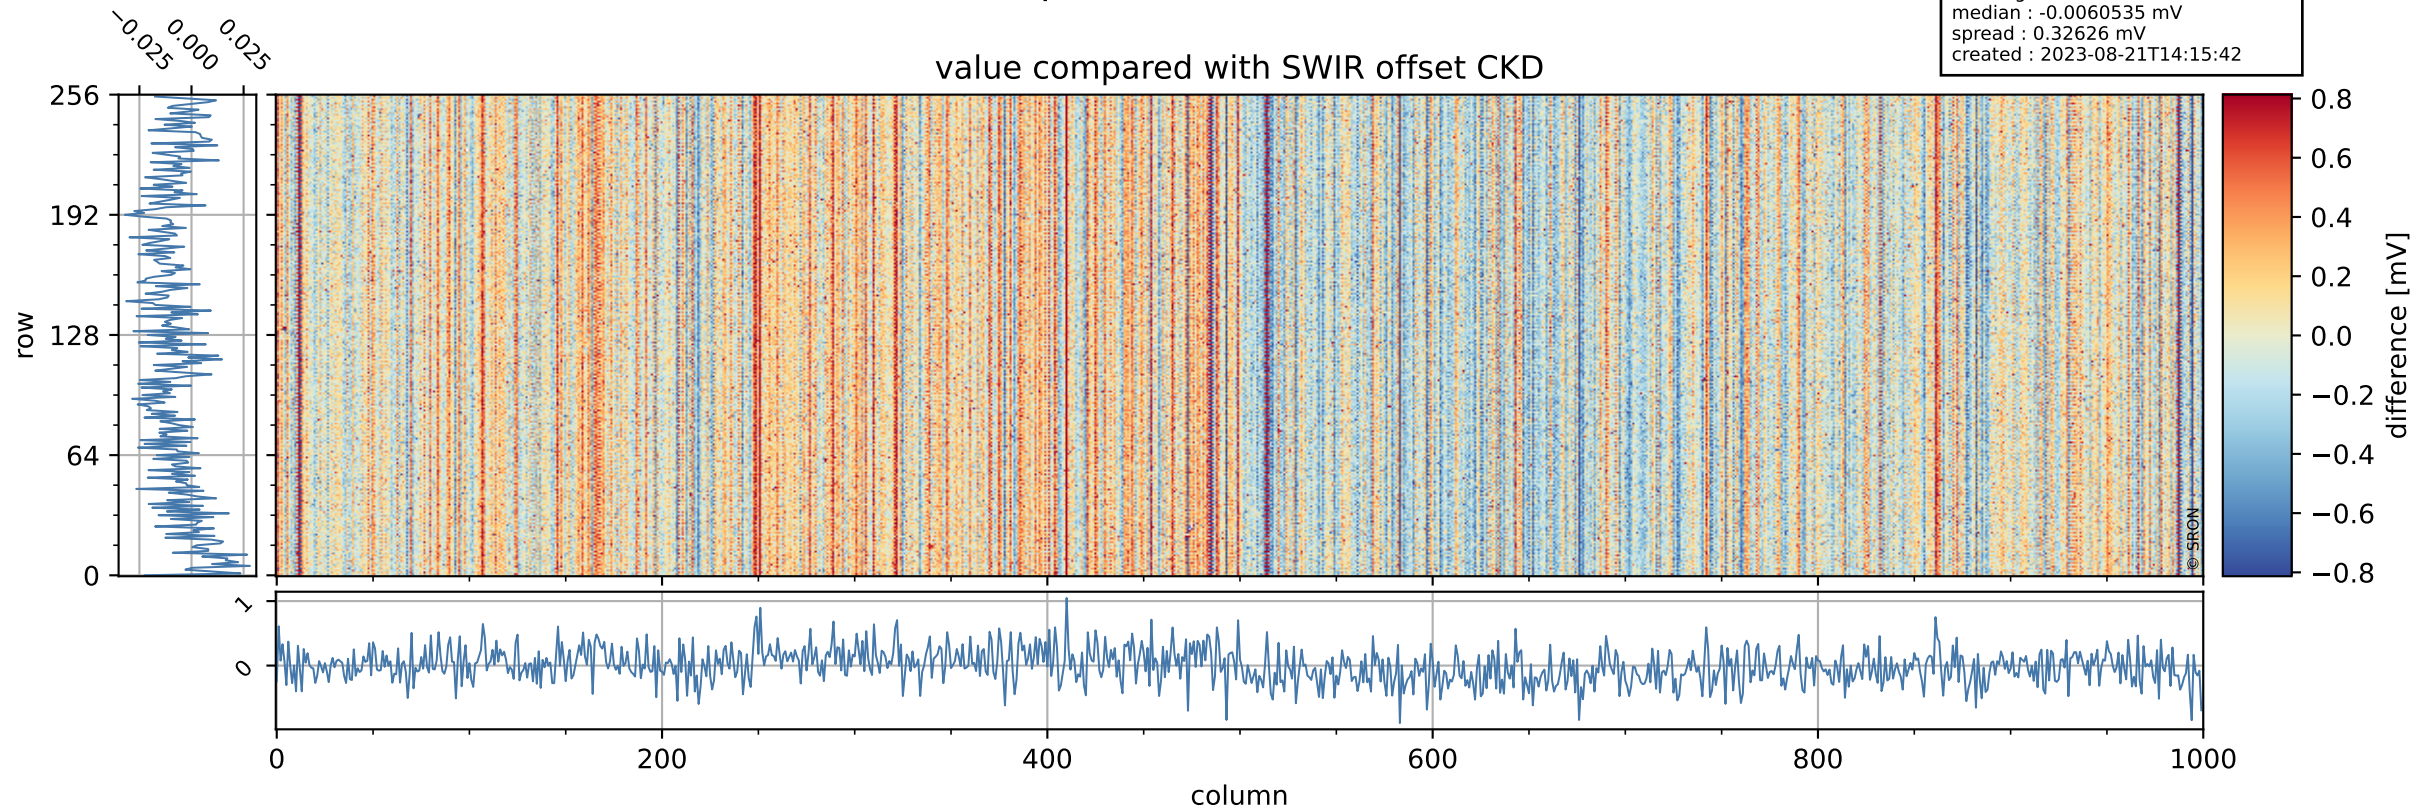

Tropomi SWIR offset (official)

orbits : 19 in [3697, 3742]
coverage : 2018-07-01 / 2018-07-04
median : 0.52602 V
spread : 0.035941 V
created : 2023-08-21T14:15:42

value detector map

Tropomi SWIR offset (official)

orbits : 19 in [3697, 3742]
coverage : 2018-07-01 / 2018-07-04
median : 34.327 μV
spread : 20.035 μV
created : 2023-08-21T14:15:42

Tropomi SWIR offset (official)

orbits : 19 in [3697, 3742]
coverage : 2018-07-01 / 2018-07-04
median : -0.0060535 mV
spread : 0.32626 mV
created : 2023-08-21T14:15:42

value compared with SWIR offset CKD

Tropomi SWIR offset (official) ground-tracks of Sentinel-5P

orbits : 19 in [3697, 3742]
coverage : 2018-07-01 / 2018-07-04
created : 2023-08-21T14:15:43

Tropomi SWIR offset (official)

orbits : [2827, 3742]
coverage : 2018-04-30 / 2018-07-04
created : 2023-08-21T14:15:43

trend of detector median & temperatures