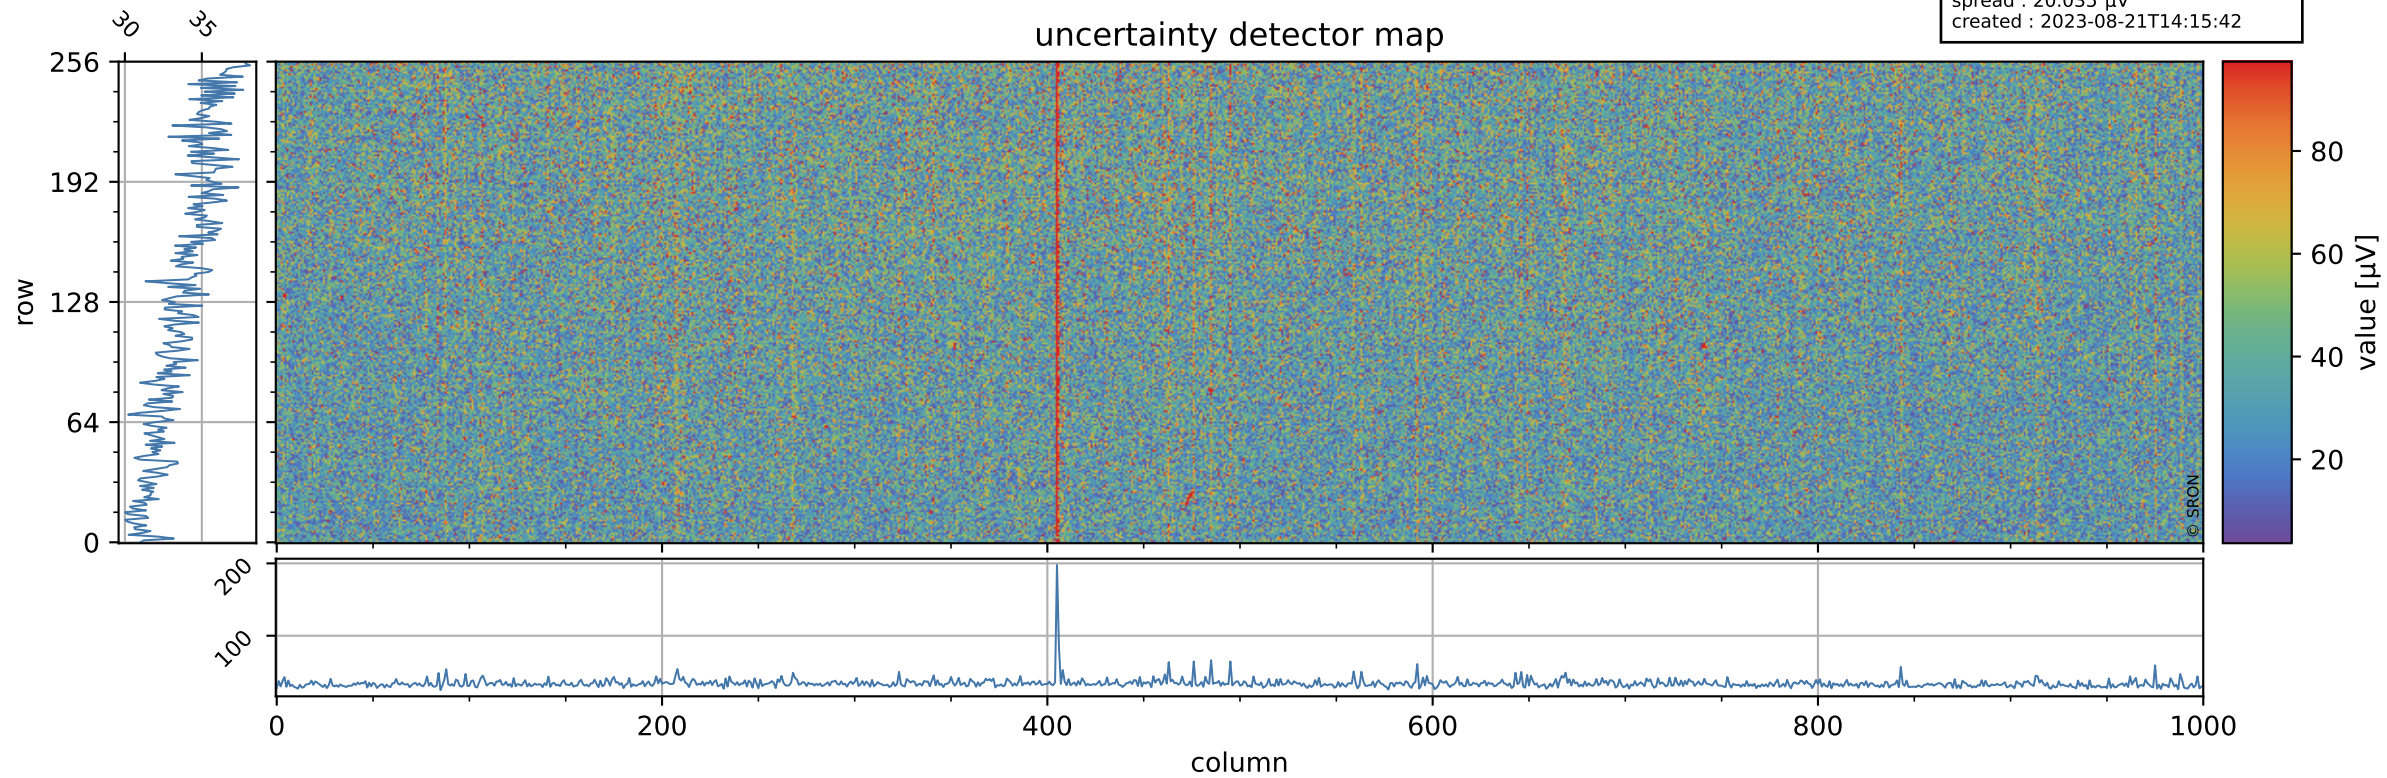

Tropomi SWIR offset (official)

orbits : 19 in [3697, 3742]
coverage : 2018-07-01 / 2018-07-04
median : 0.52602 V
spread : 0.035941 V
created : 2023-08-21T14:15:42

value detector map

Tropomi SWIR offset (official)

orbits : 19 in [3697, 3742]
coverage : 2018-07-01 / 2018-07-04
median : 34.327 μV
spread : 20.035 μV
created : 2023-08-21T14:15:42

Tropomi SWIR offset (official)

orbits : 19 in [3697, 3742]
coverage : 2018-07-01 / 2018-07-04
median : -0.0060535 mV
spread : 0.32626 mV
created : 2023-08-21T14:15:42

value compared with SWIR offset CKD

Tropomi SWIR offset (official) ground-tracks of Sentinel-5P

orbits : 19 in [3697, 3742]
coverage : 2018-07-01 / 2018-07-04
created : 2023-08-21T14:15:43

Tropomi SWIR offset (official)

orbits : [2827, 3742]
coverage : 2018-04-30 / 2018-07-04
created : 2023-08-21T14:15:43

trend of detector median & temperatures