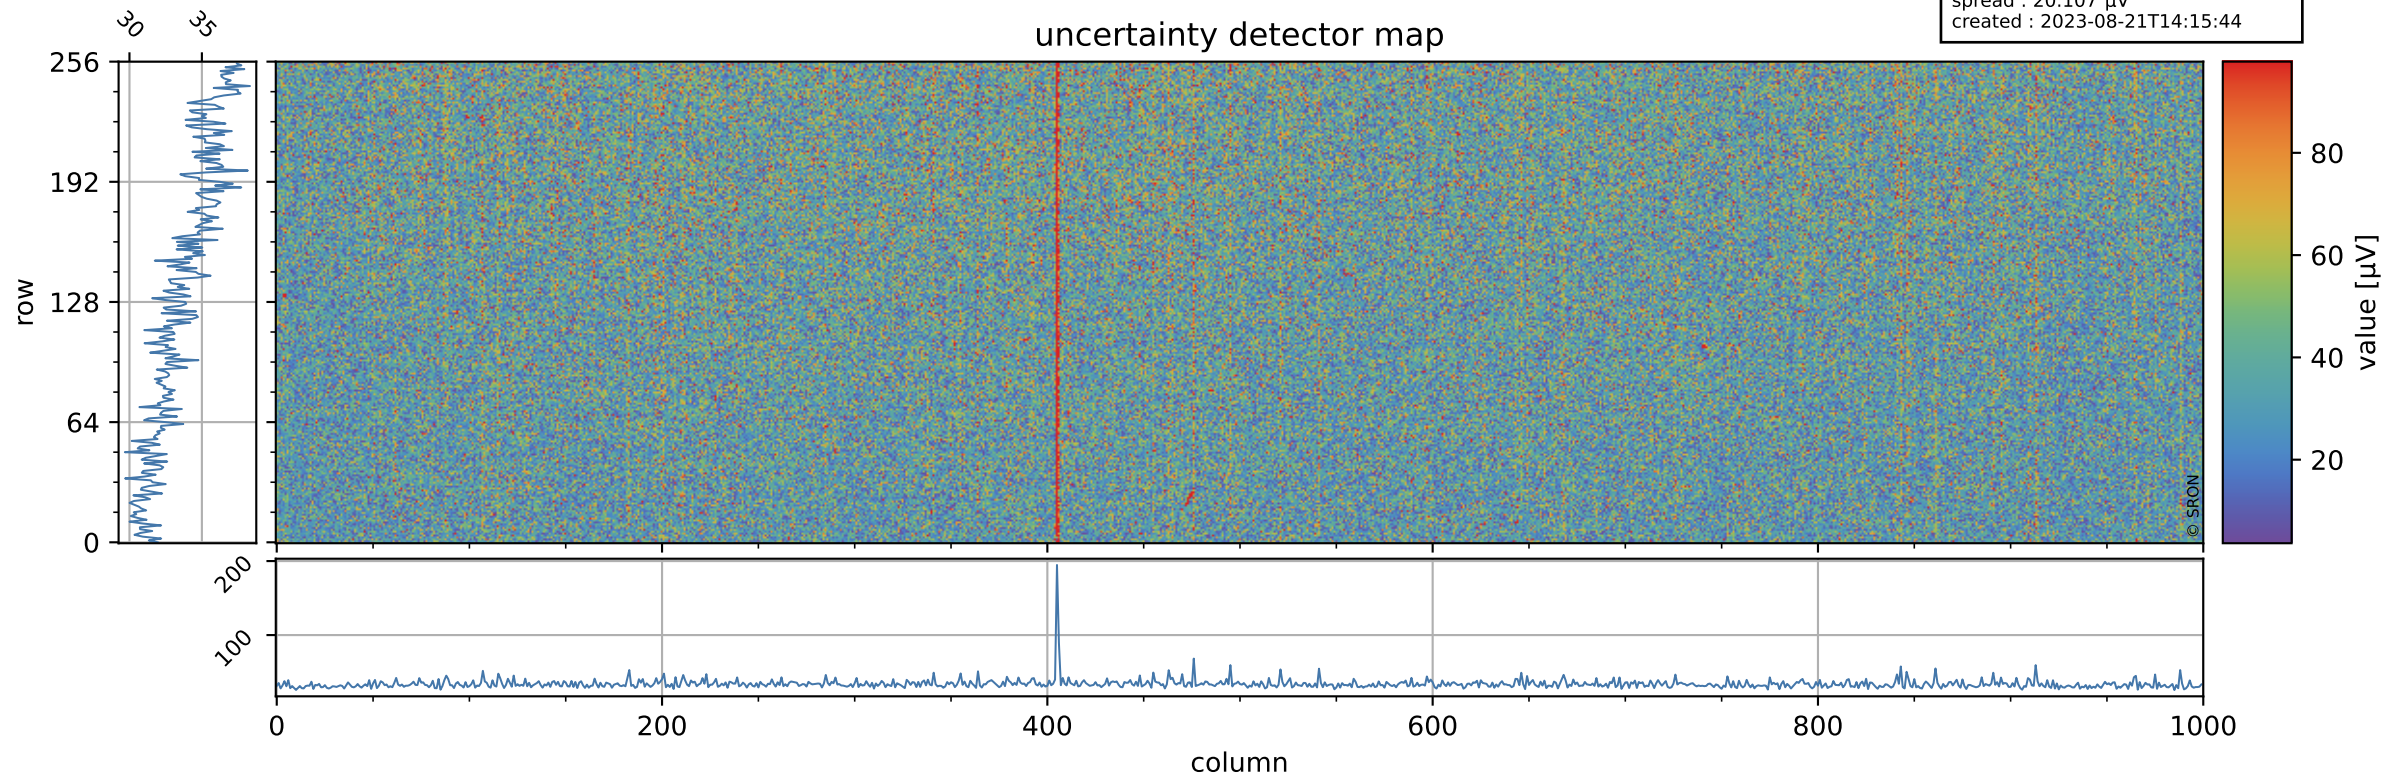

Tropomi SWIR offset (official)

orbits : 19 in [3712, 3757]
coverage : 2018-07-02 / 2018-07-05
median : 0.526 V
spread : 0.035938 V
created : 2023-08-21T14:15:43

value detector map

Tropomi SWIR offset (official)

orbits : 19 in [3712, 3757]
coverage : 2018-07-02 / 2018-07-05
median : 34.249 μV
spread : 20.107 μV
created : 2023-08-21T14:15:44

Tropomi SWIR offset (official)

orbits : 19 in [3712, 3757]
coverage : 2018-07-02 / 2018-07-05
median : -0.021679 mV
spread : 0.32318 mV
created : 2023-08-21T14:15:44

value compared with SWIR offset CKD

Tropomi SWIR offset (official) ground-tracks of Sentinel-5P

orbits : 19 in [3712, 3757]
coverage : 2018-07-02 / 2018-07-05
created : 2023-08-21T14:15:44

Tropomi SWIR offset (official)

orbits : [2827, 3757]
coverage : 2018-04-30 / 2018-07-05
created : 2023-08-21T14:15:45

trend of detector median & temperatures