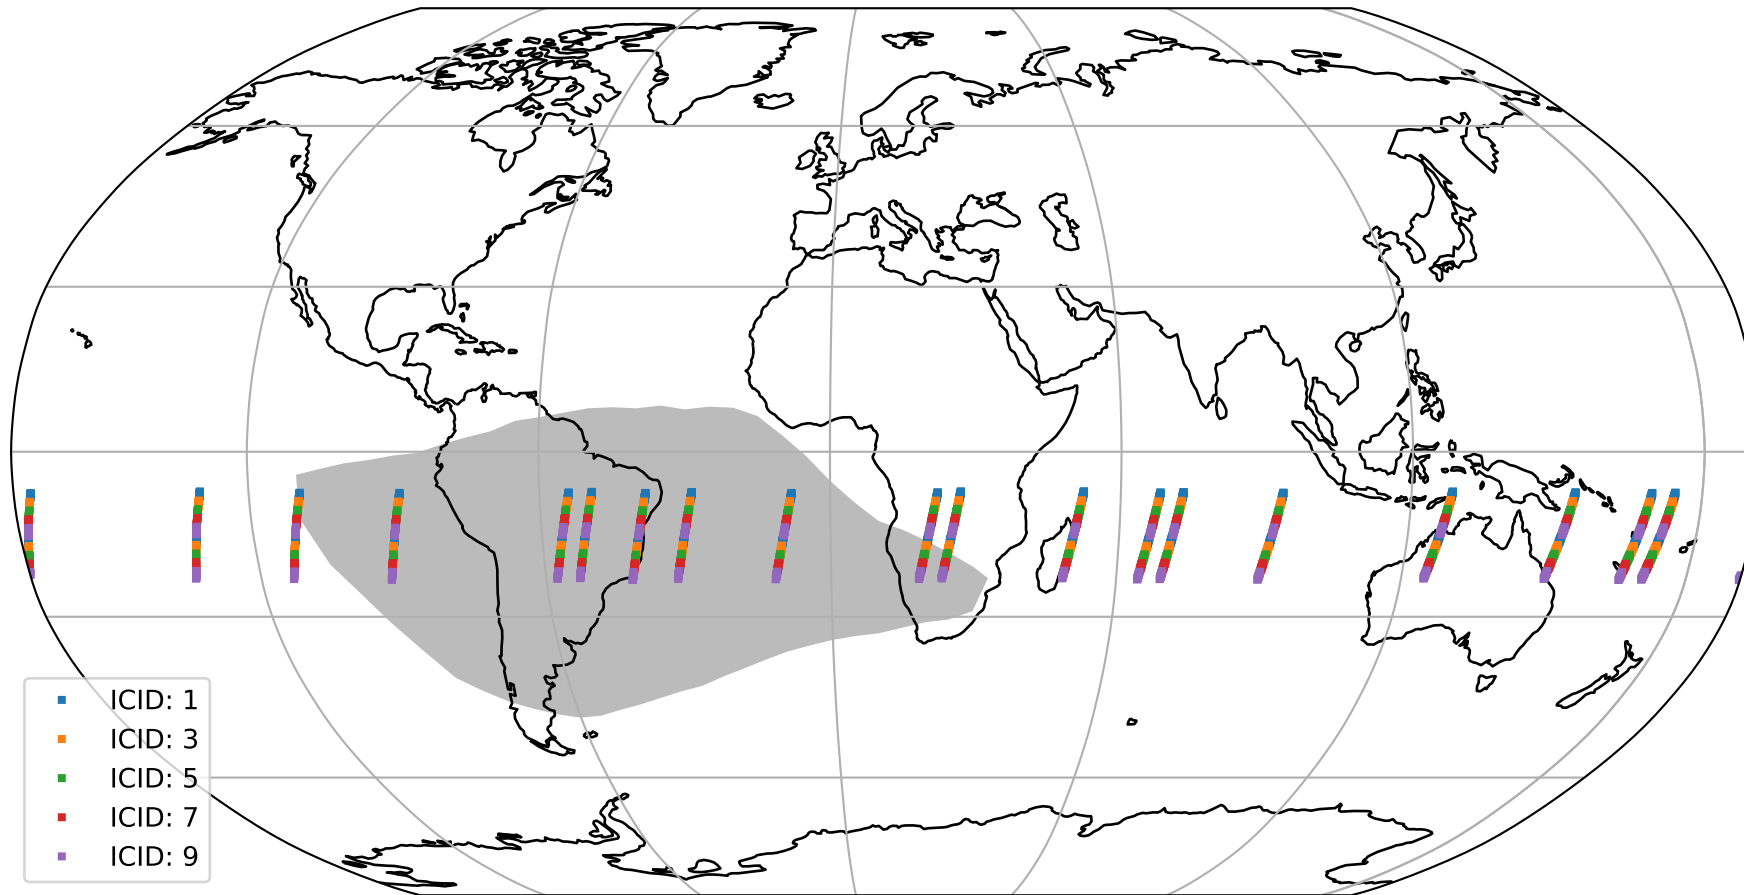

Tropomi SWIR offset (official)

orbits : 19 in [3712, 3757]
coverage : 2018-07-02 / 2018-07-05
median : 0.526 V
spread : 0.035938 V
created : 2023-08-21T14:15:43

value detector map

Tropomi SWIR offset (official)

orbits : 19 in [3712, 3757]
coverage : 2018-07-02 / 2018-07-05
median : 34.249 μV
spread : 20.107 μV
created : 2023-08-21T14:15:44

Tropomi SWIR offset (official)

orbits : 19 in [3712, 3757]
coverage : 2018-07-02 / 2018-07-05
median : -0.021679 mV
spread : 0.32318 mV
created : 2023-08-21T14:15:44

value compared with SWIR offset CKD

Tropomi SWIR offset (official) ground-tracks of Sentinel-5P

orbits : 19 in [3712, 3757]
coverage : 2018-07-02 / 2018-07-05
created : 2023-08-21T14:15:44

Tropomi SWIR offset (official)

orbits : [2827, 3757]
coverage : 2018-04-30 / 2018-07-05
created : 2023-08-21T14:15:45

trend of detector median & temperatures