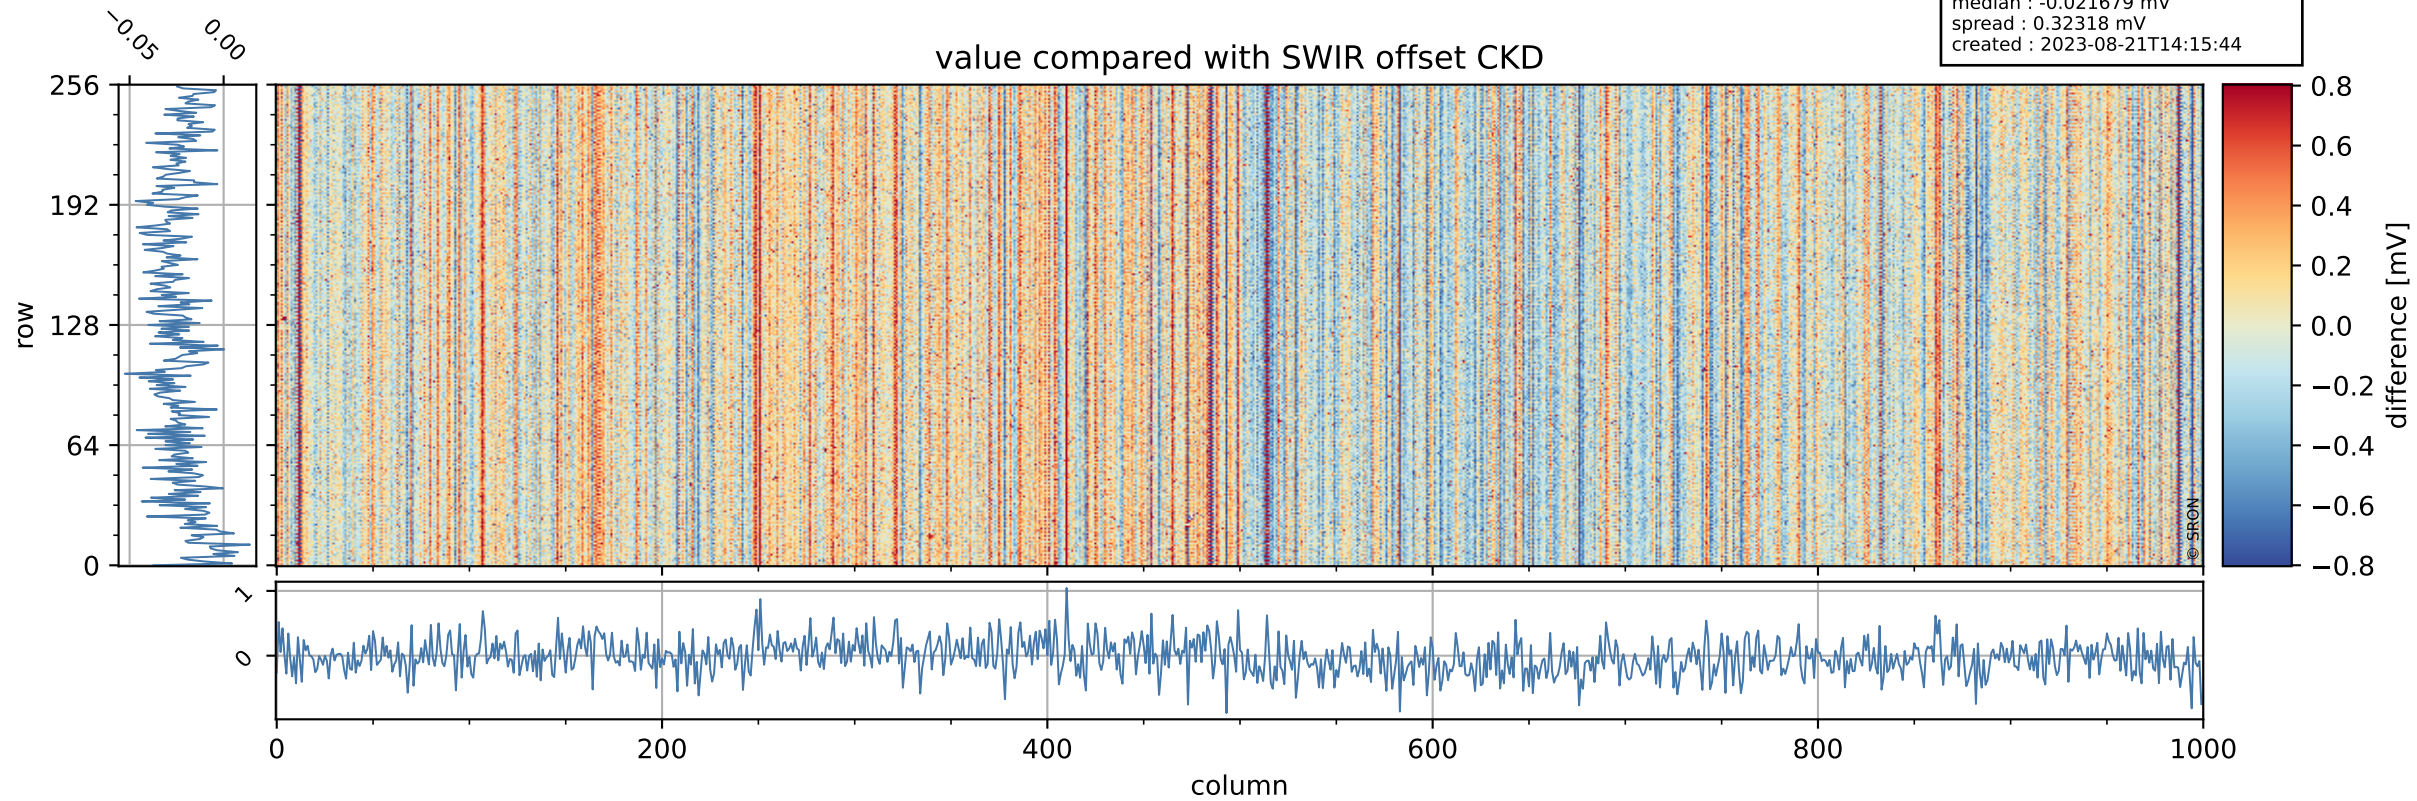

Tropomi SWIR offset (official)

orbits : 19 in [3712, 3757]
coverage : 2018-07-02 / 2018-07-05
median : 0.526 V
spread : 0.035938 V
created : 2023-08-21T14:15:43

value detector map

Tropomi SWIR offset (official)

orbits : 19 in [3712, 3757]
coverage : 2018-07-02 / 2018-07-05
median : 34.249 μV
spread : 20.107 μV
created : 2023-08-21T14:15:44

Tropomi SWIR offset (official)

orbits : 19 in [3712, 3757]
coverage : 2018-07-02 / 2018-07-05
median : -0.021679 mV
spread : 0.32318 mV
created : 2023-08-21T14:15:44

value compared with SWIR offset CKD

Tropomi SWIR offset (official) ground-tracks of Sentinel-5P

orbits : 19 in [3712, 3757]
coverage : 2018-07-02 / 2018-07-05
created : 2023-08-21T14:15:44

Tropomi SWIR offset (official)

orbits : [2827, 3757]
coverage : 2018-04-30 / 2018-07-05
created : 2023-08-21T14:15:45

trend of detector median & temperatures