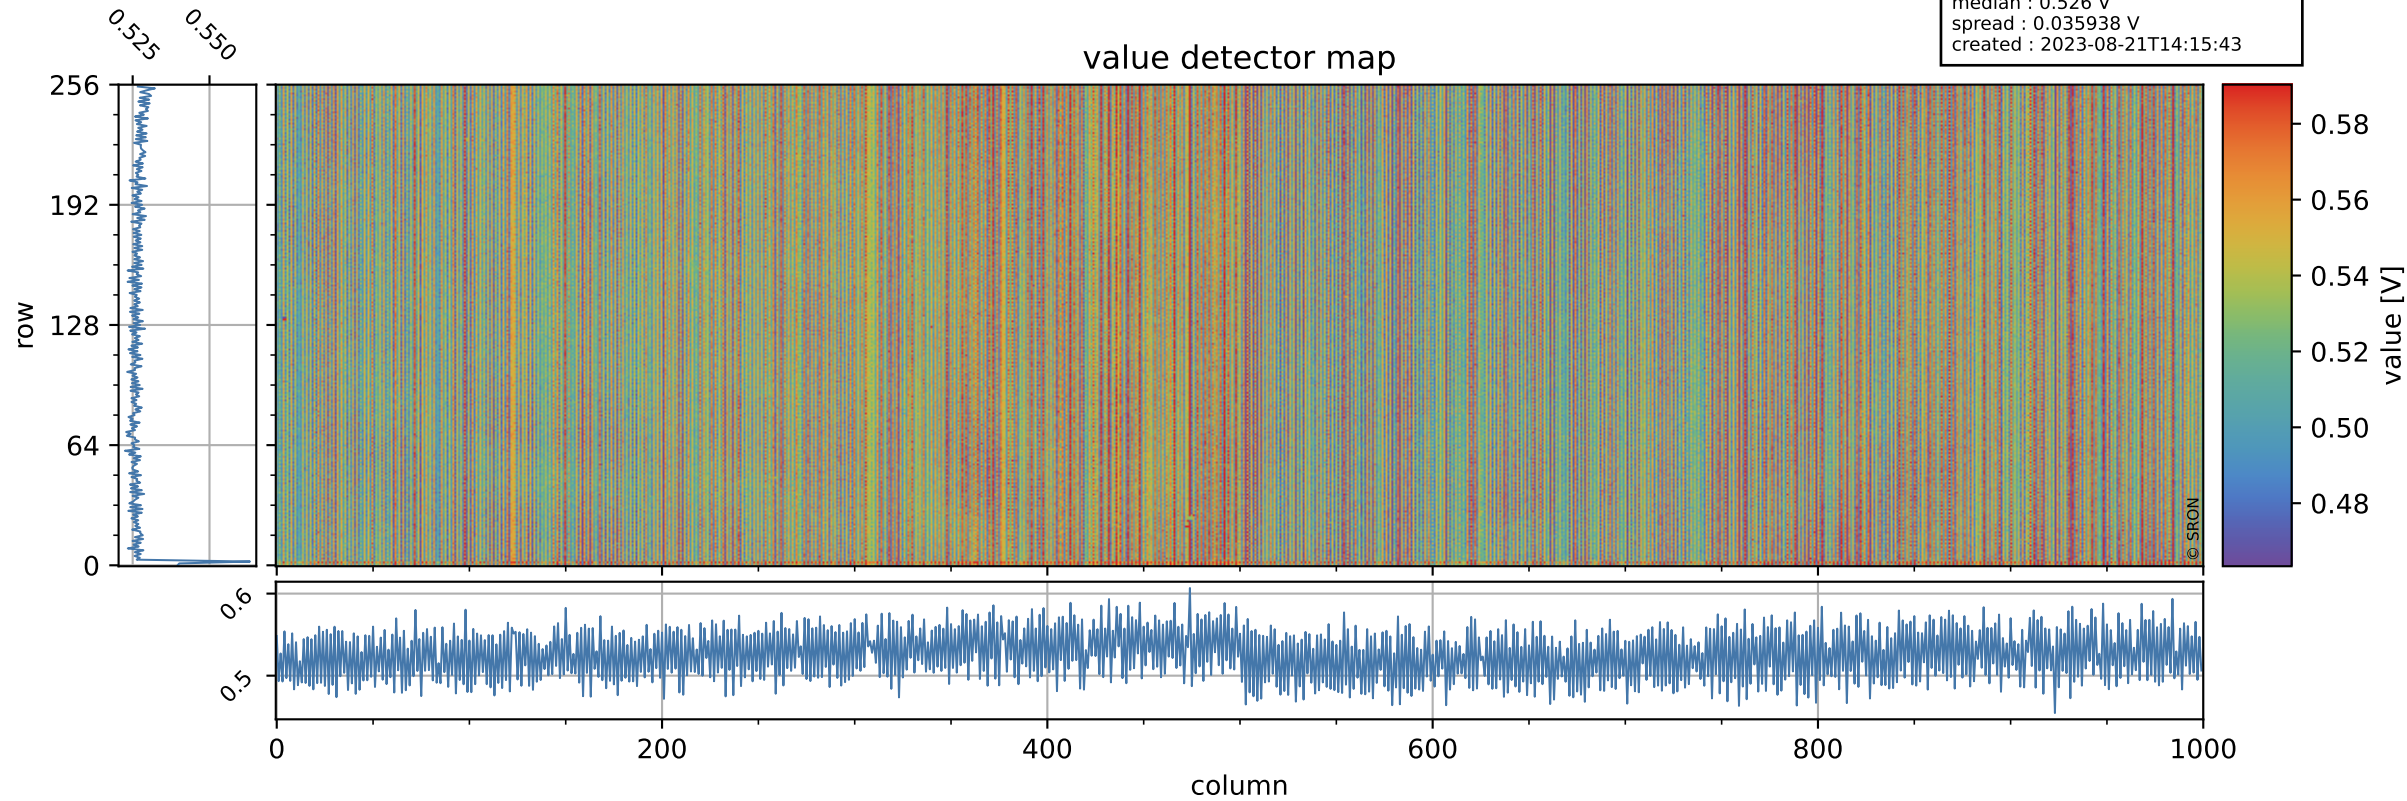

Tropomi SWIR offset (official)

orbits : 19 in [3712, 3757]
coverage : 2018-07-02 / 2018-07-05
median : 0.526 V
spread : 0.035938 V
created : 2023-08-21T14:15:43

value detector map

Tropomi SWIR offset (official)

orbits : 19 in [3712, 3757]
coverage : 2018-07-02 / 2018-07-05
median : 34.249 μV
spread : 20.107 μV
created : 2023-08-21T14:15:44

Tropomi SWIR offset (official)

orbits : 19 in [3712, 3757]
coverage : 2018-07-02 / 2018-07-05
median : -0.021679 mV
spread : 0.32318 mV
created : 2023-08-21T14:15:44

value compared with SWIR offset CKD

Tropomi SWIR offset (official) ground-tracks of Sentinel-5P

orbits : 19 in [3712, 3757]
coverage : 2018-07-02 / 2018-07-05
created : 2023-08-21T14:15:44

Tropomi SWIR offset (official)

orbits : [2827, 3757]
coverage : 2018-04-30 / 2018-07-05
created : 2023-08-21T14:15:45

trend of detector median & temperatures