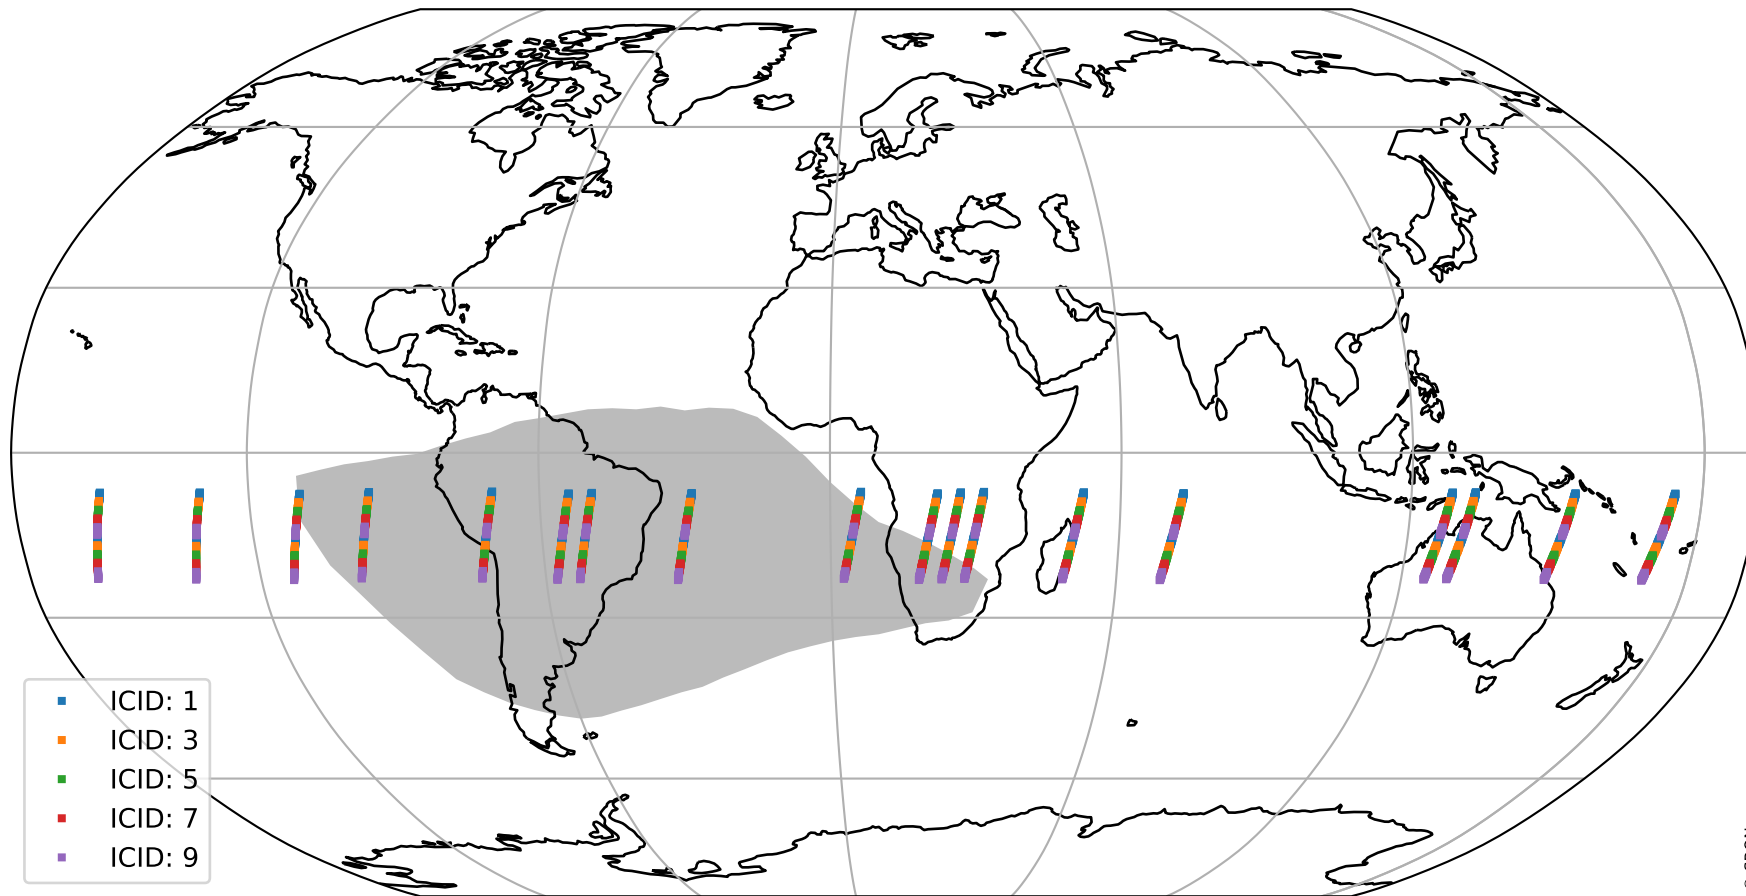

Tropomi SWIR offset (official)

orbits : 18 in [3727, 3772]
coverage : 2018-07-03 / 2018-07-06
median : 0.52598 V
spread : 0.035936 V
created : 2023-08-21T14:15:45

value detector map

Tropomi SWIR offset (official)

orbits : 18 in [3727, 3772]
coverage : 2018-07-03 / 2018-07-06
median : 0.036209 mV
spread : 0.02109 mV
created : 2023-08-21T14:15:45

Tropomi SWIR offset (official)

orbits : 18 in [3727, 3772]
coverage : 2018-07-03 / 2018-07-06
median : -0.036087 mV
spread : 0.32038 mV
created : 2023-08-21T14:15:46

value compared with SWIR offset CKD

Tropomi SWIR offset (official) ground-tracks of Sentinel-5P

orbits : 18 in [3727, 3772]
coverage : 2018-07-03 / 2018-07-06
created : 2023-08-21T14:15:46

Tropomi SWIR offset (official)

orbits : [2827, 3772]
coverage : 2018-04-30 / 2018-07-06
created : 2023-08-21T14:15:46

trend of detector median & temperatures