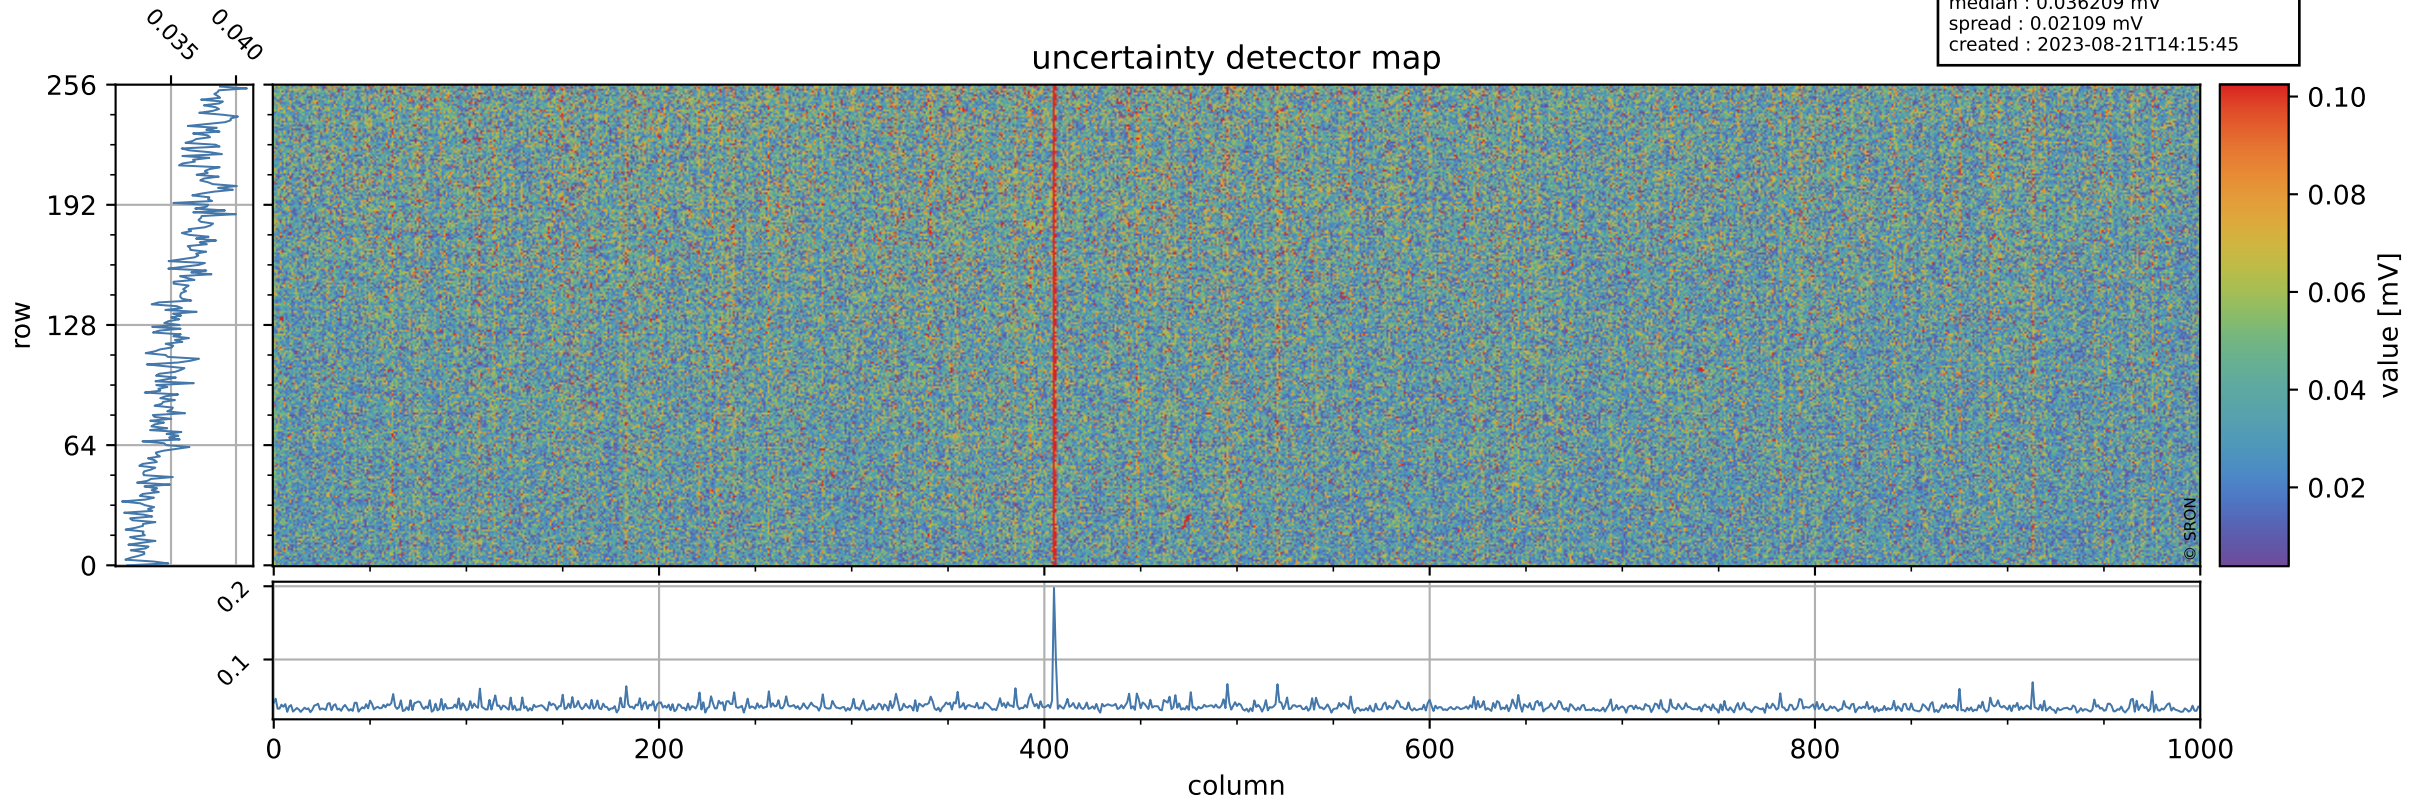

Tropomi SWIR offset (official)

orbits : 18 in [3727, 3772]
coverage : 2018-07-03 / 2018-07-06
median : 0.52598 V
spread : 0.035936 V
created : 2023-08-21T14:15:45

value detector map

Tropomi SWIR offset (official)

orbits : 18 in [3727, 3772]
coverage : 2018-07-03 / 2018-07-06
median : 0.036209 mV
spread : 0.02109 mV
created : 2023-08-21T14:15:45

Tropomi SWIR offset (official)

orbits : 18 in [3727, 3772]
coverage : 2018-07-03 / 2018-07-06
median : -0.036087 mV
spread : 0.32038 mV
created : 2023-08-21T14:15:46

value compared with SWIR offset CKD

Tropomi SWIR offset (official) ground-tracks of Sentinel-5P

orbits : 18 in [3727, 3772]
coverage : 2018-07-03 / 2018-07-06
created : 2023-08-21T14:15:46

Tropomi SWIR offset (official)

orbits : [2827, 3772]
coverage : 2018-04-30 / 2018-07-06
created : 2023-08-21T14:15:46

trend of detector median & temperatures