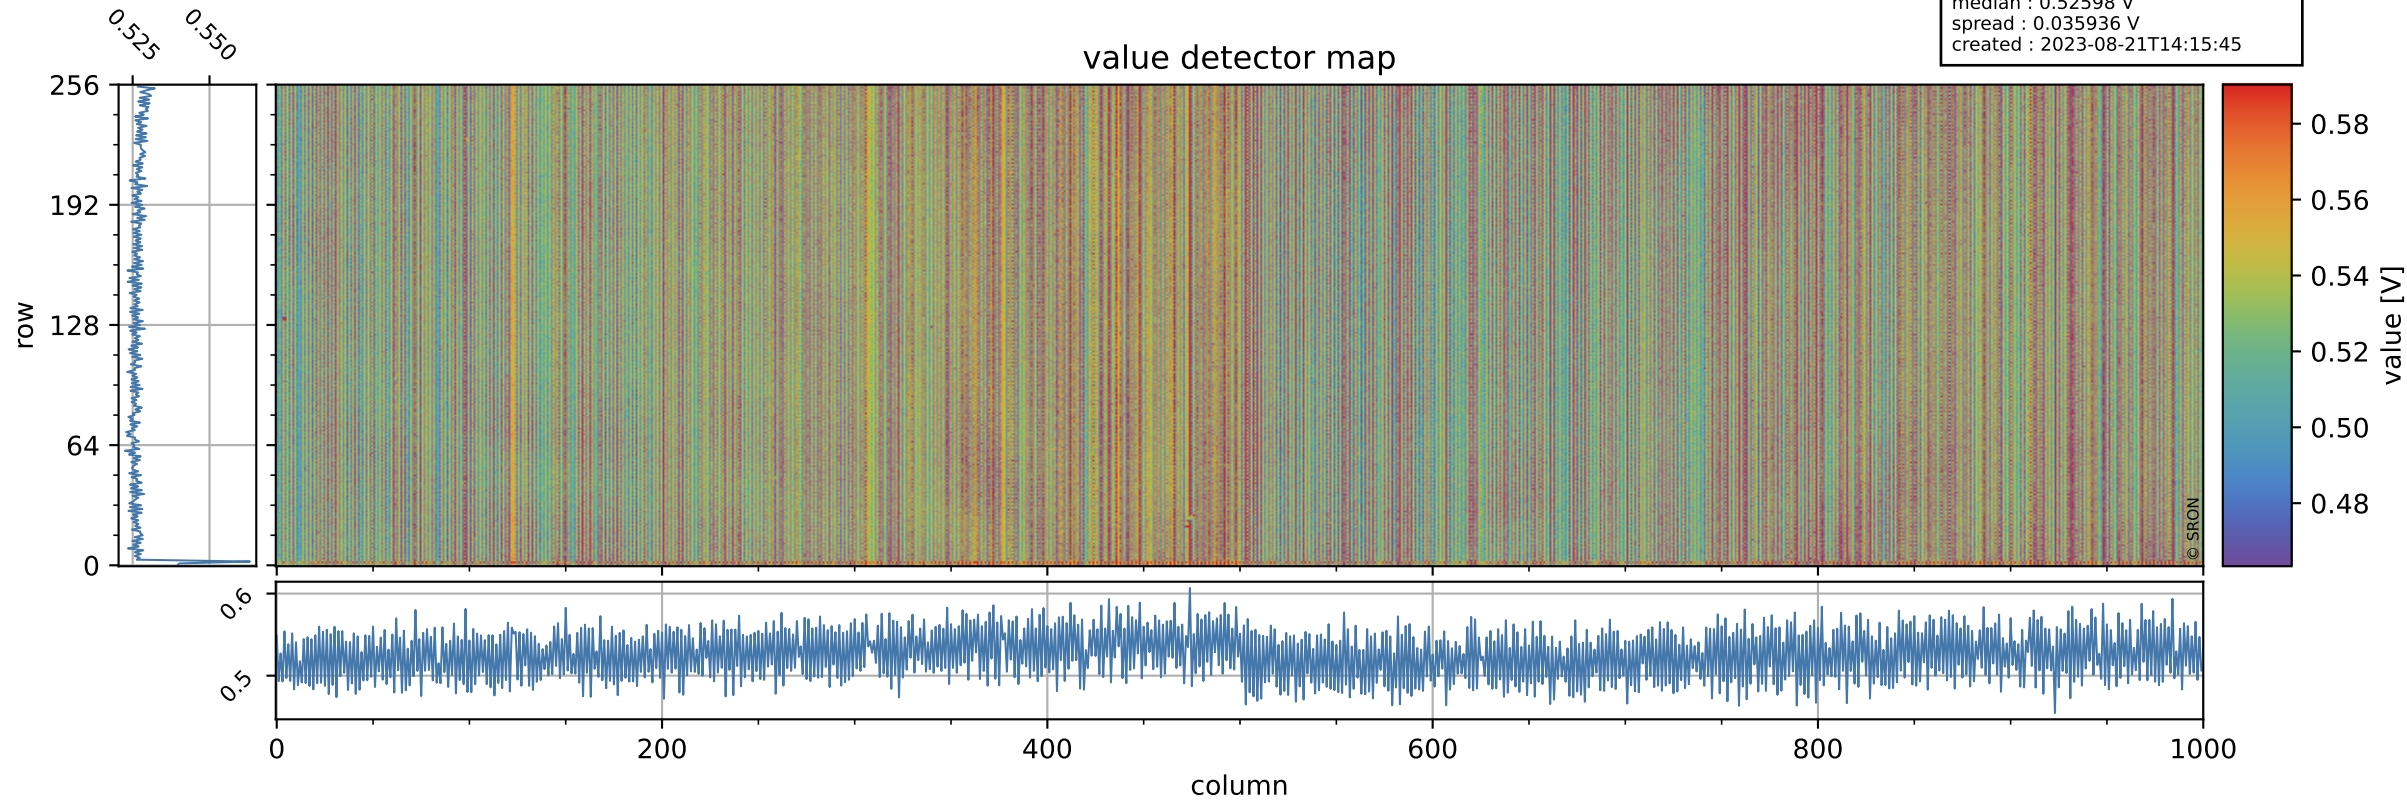

Tropomi SWIR offset (official)

orbits : 18 in [3727, 3772]
coverage : 2018-07-03 / 2018-07-06
median : 0.52598 V
spread : 0.035936 V
created : 2023-08-21T14:15:45

value detector map

Tropomi SWIR offset (official)

orbits : 18 in [3727, 3772]
coverage : 2018-07-03 / 2018-07-06
median : 0.036209 mV
spread : 0.02109 mV
created : 2023-08-21T14:15:45

Tropomi SWIR offset (official)

orbits : 18 in [3727, 3772]
coverage : 2018-07-03 / 2018-07-06
median : -0.036087 mV
spread : 0.32038 mV
created : 2023-08-21T14:15:46

value compared with SWIR offset CKD

Tropomi SWIR offset (official) ground-tracks of Sentinel-5P

orbits : 18 in [3727, 3772]
coverage : 2018-07-03 / 2018-07-06
created : 2023-08-21T14:15:46

Tropomi SWIR offset (official)

orbits : [2827, 3772]
coverage : 2018-04-30 / 2018-07-06
created : 2023-08-21T14:15:46

trend of detector median & temperatures