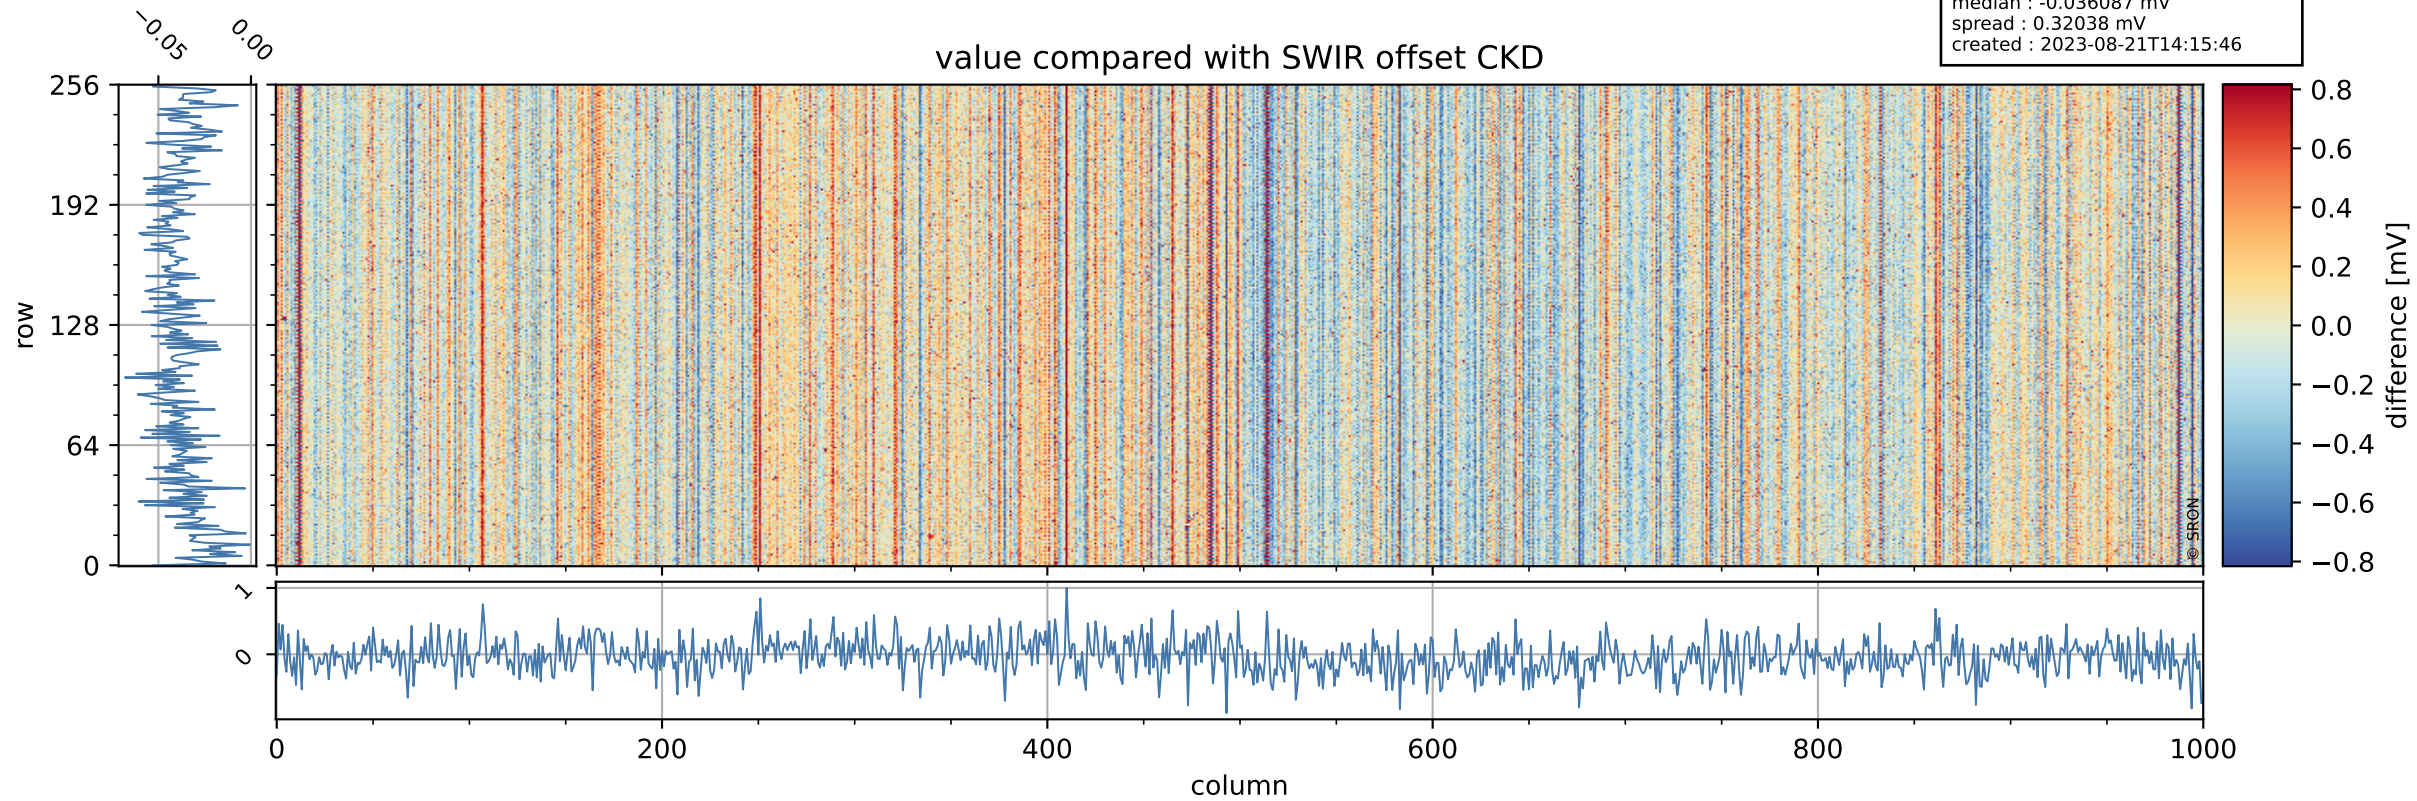

Tropomi SWIR offset (official)

orbits : 18 in [3727, 3772]
coverage : 2018-07-03 / 2018-07-06
median : 0.52598 V
spread : 0.035936 V
created : 2023-08-21T14:15:45

value detector map

Tropomi SWIR offset (official)

orbits : 18 in [3727, 3772]
coverage : 2018-07-03 / 2018-07-06
median : 0.036209 mV
spread : 0.02109 mV
created : 2023-08-21T14:15:45

Tropomi SWIR offset (official)

orbits : 18 in [3727, 3772]
coverage : 2018-07-03 / 2018-07-06
median : -0.036087 mV
spread : 0.32038 mV
created : 2023-08-21T14:15:46

value compared with SWIR offset CKD

Tropomi SWIR offset (official) ground-tracks of Sentinel-5P

orbits : 18 in [3727, 3772]
coverage : 2018-07-03 / 2018-07-06
created : 2023-08-21T14:15:46

Tropomi SWIR offset (official)

orbits : [2827, 3772]
coverage : 2018-04-30 / 2018-07-06
created : 2023-08-21T14:15:46

trend of detector median & temperatures