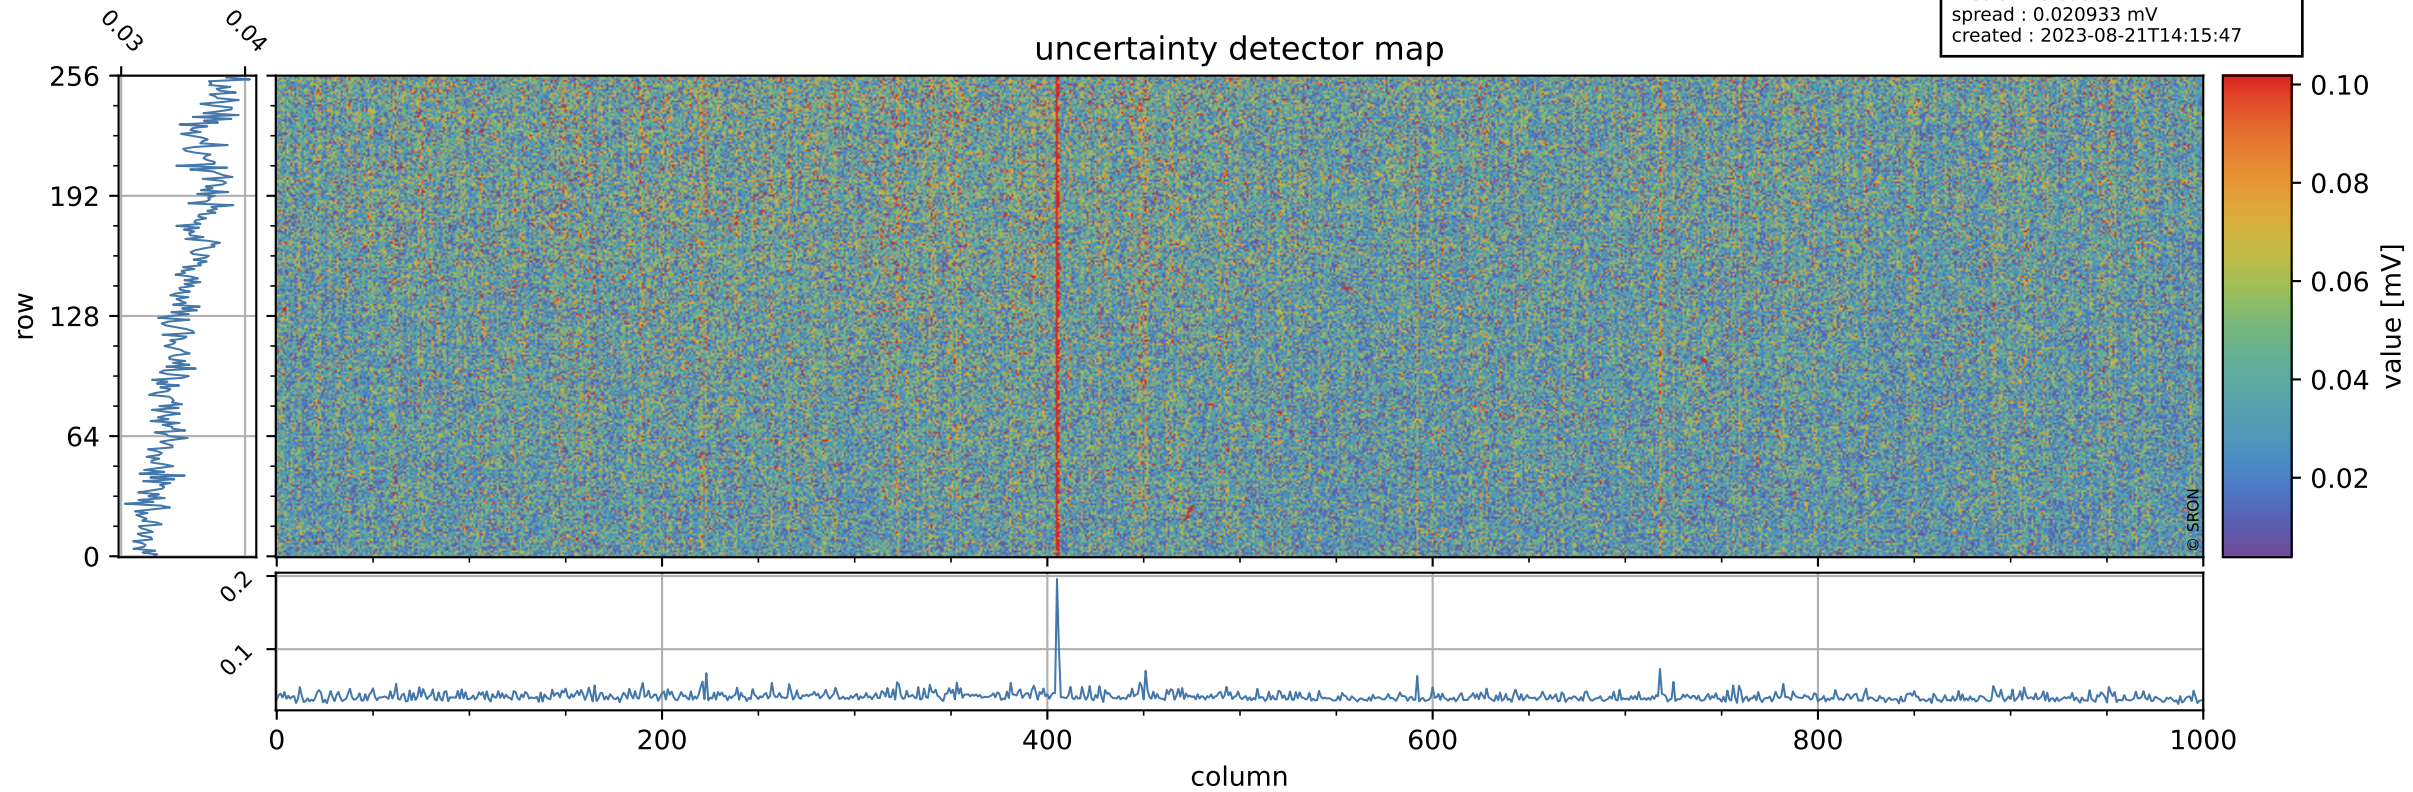

Tropomi SWIR offset (official)

orbits : 19 in [3742, 3787]
coverage : 2018-07-04 / 2018-07-07
median : 0.52598 V
spread : 0.035935 V
created : 2023-08-21T14:15:47

value detector map

Tropomi SWIR offset (official)

orbits : 19 in [3742, 3787]
coverage : 2018-07-04 / 2018-07-07
median : 0.035654 mV
spread : 0.020933 mV
created : 2023-08-21T14:15:47

Tropomi SWIR offset (official)

orbits : 19 in [3742, 3787]
coverage : 2018-07-04 / 2018-07-07
median : -0.042714 mV
spread : 0.31898 mV
created : 2023-08-21T14:15:47

value compared with SWIR offset CKD

Tropomi SWIR offset (official) ground-tracks of Sentinel-5P

orbits : 19 in [3742, 3787]
coverage : 2018-07-04 / 2018-07-07
created : 2023-08-21T14:15:48

Tropomi SWIR offset (official)

orbits : [2827, 3787]
coverage : 2018-04-30 / 2018-07-07
created : 2023-08-21T14:15:48

trend of detector median & temperatures