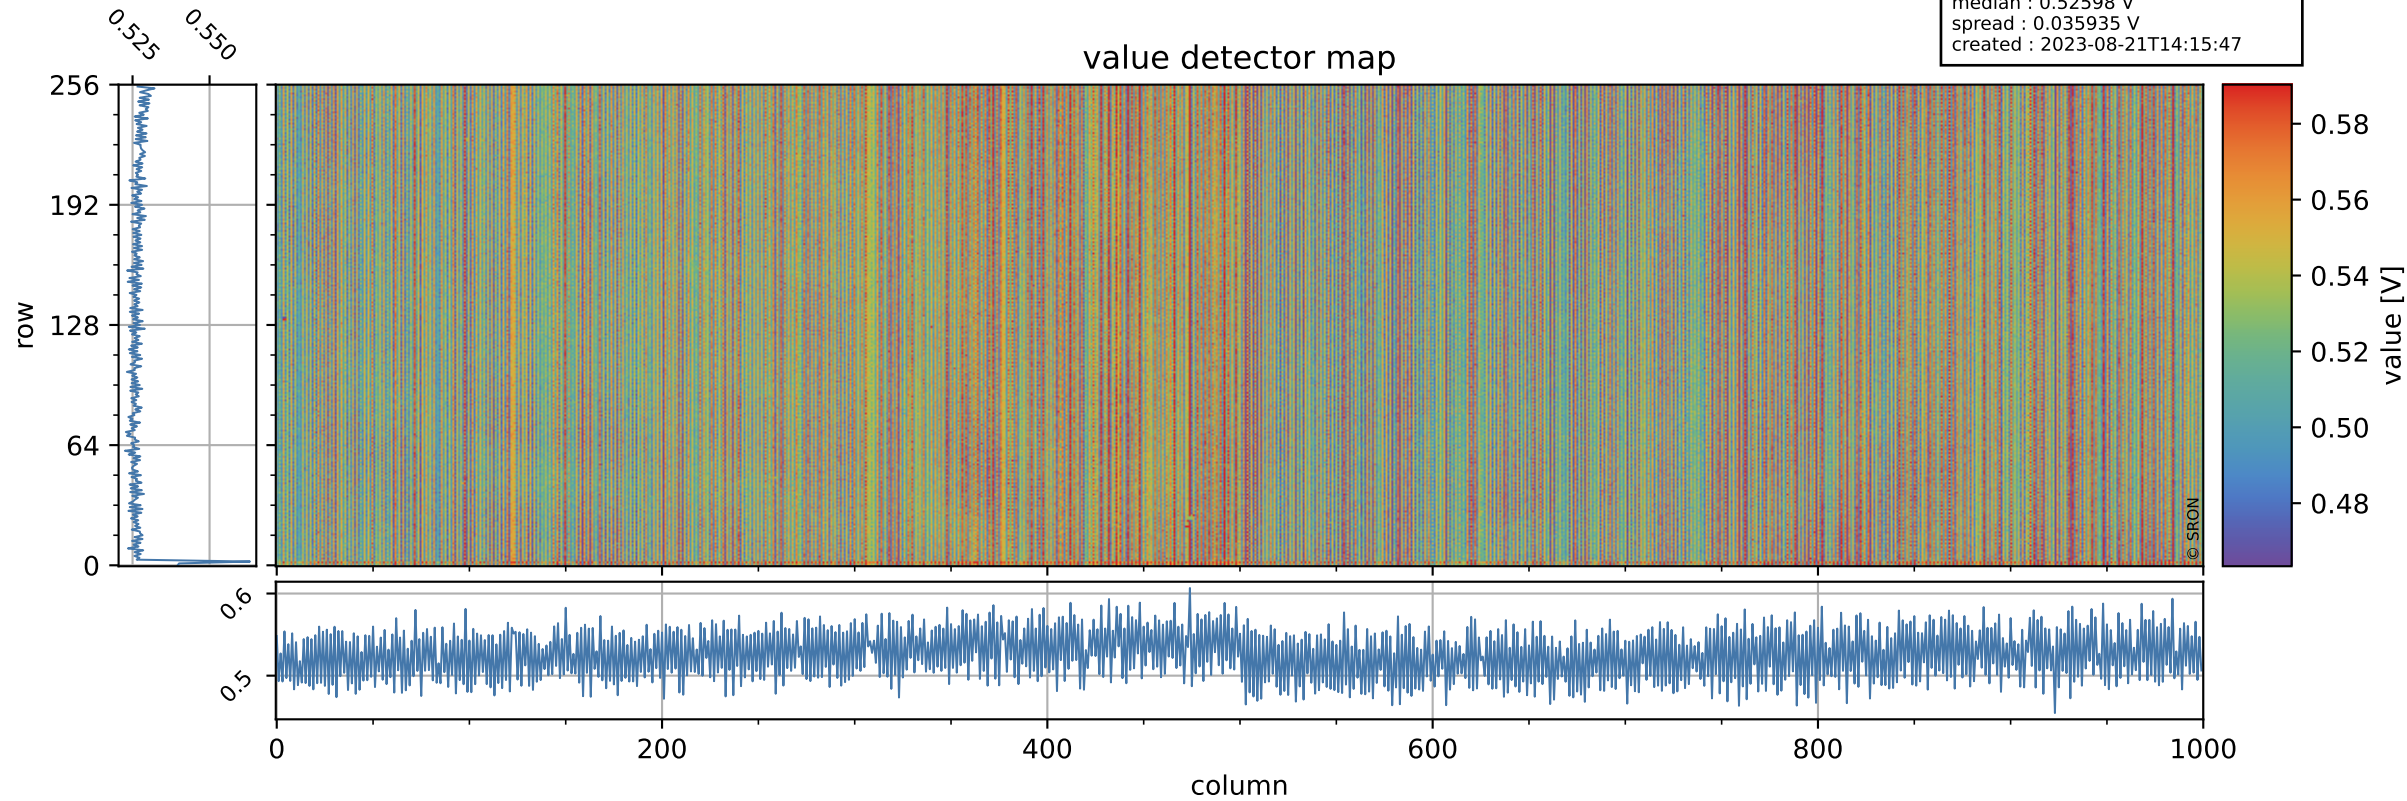

Tropomi SWIR offset (official)

orbits : 19 in [3742, 3787]
coverage : 2018-07-04 / 2018-07-07
median : 0.52598 V
spread : 0.035935 V
created : 2023-08-21T14:15:47

value detector map

Tropomi SWIR offset (official)

orbits : 19 in [3742, 3787]
coverage : 2018-07-04 / 2018-07-07
median : 0.035654 mV
spread : 0.020933 mV
created : 2023-08-21T14:15:47

Tropomi SWIR offset (official)

orbits : 19 in [3742, 3787]
coverage : 2018-07-04 / 2018-07-07
median : -0.042714 mV
spread : 0.31898 mV
created : 2023-08-21T14:15:47

value compared with SWIR offset CKD

Tropomi SWIR offset (official) ground-tracks of Sentinel-5P

orbits : 19 in [3742, 3787]
coverage : 2018-07-04 / 2018-07-07
created : 2023-08-21T14:15:48

Tropomi SWIR offset (official)

orbits : [2827, 3787]
coverage : 2018-04-30 / 2018-07-07
created : 2023-08-21T14:15:48

trend of detector median & temperatures