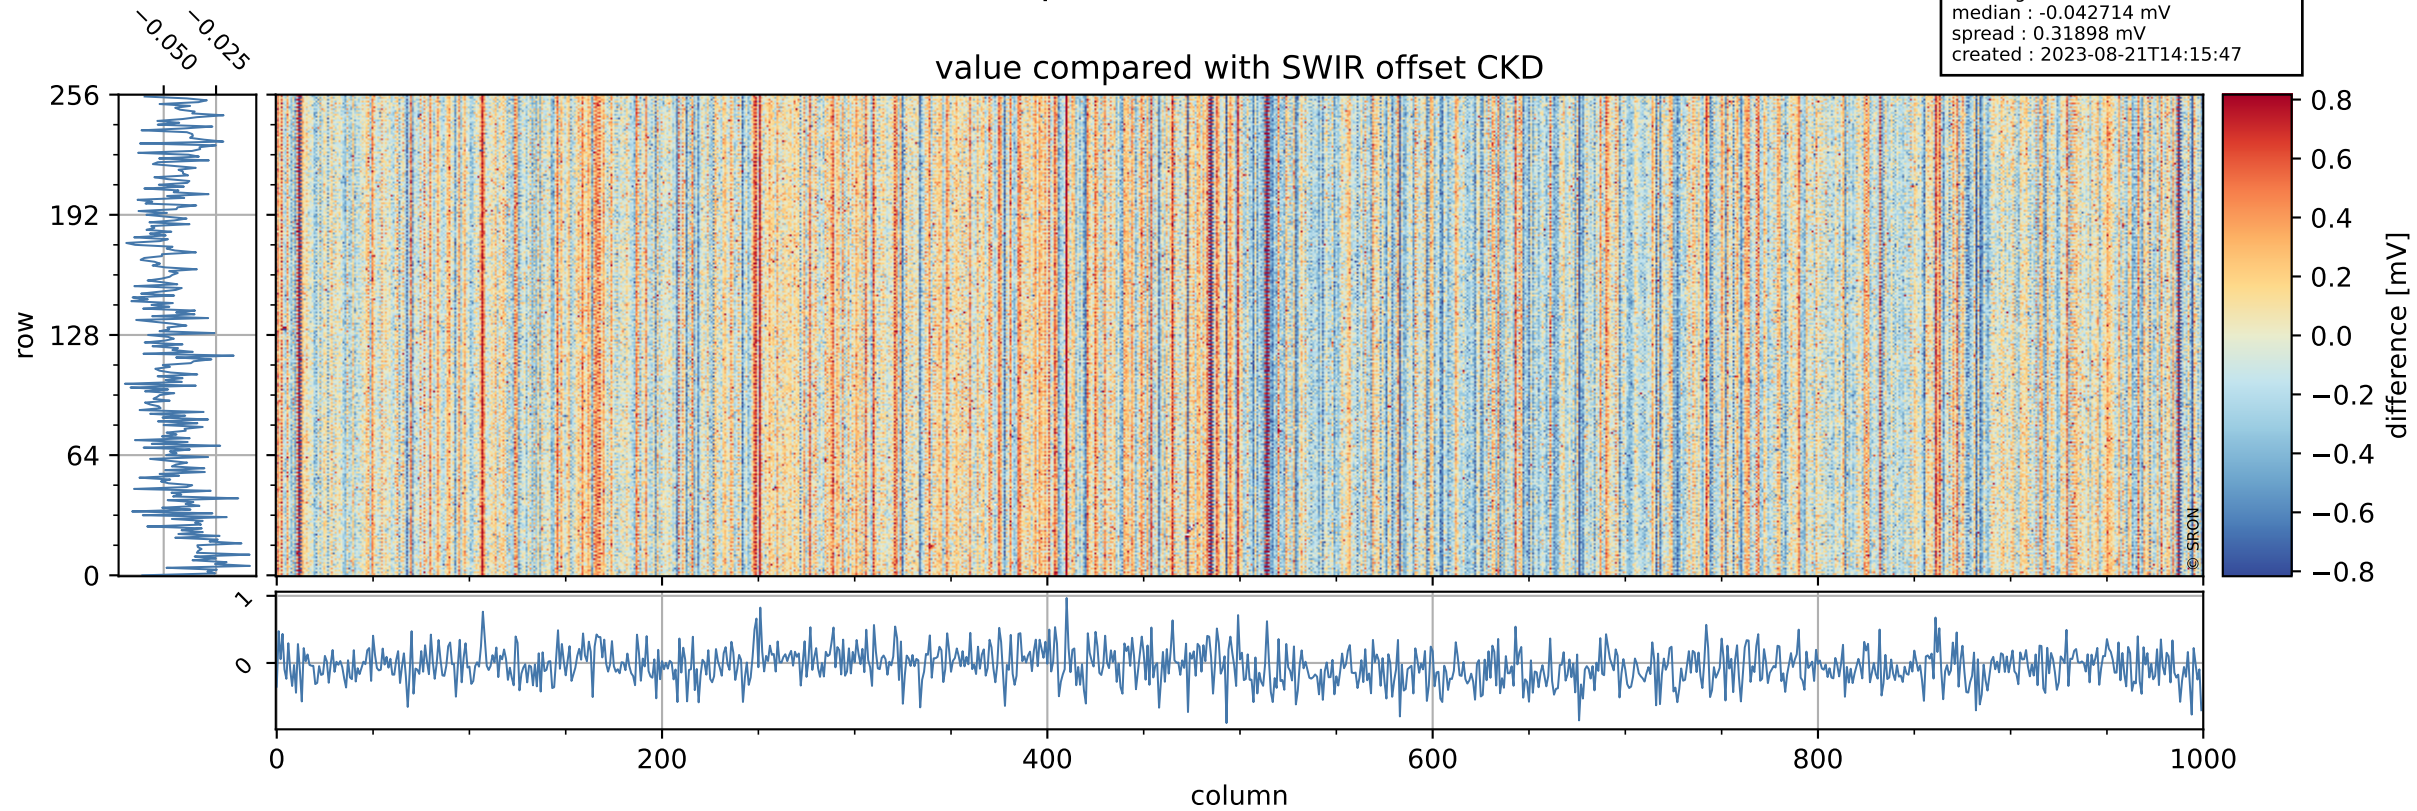

Tropomi SWIR offset (official)

orbits : 19 in [3742, 3787]
coverage : 2018-07-04 / 2018-07-07
median : 0.52598 V
spread : 0.035935 V
created : 2023-08-21T14:15:47

value detector map

Tropomi SWIR offset (official)

orbits : 19 in [3742, 3787]
coverage : 2018-07-04 / 2018-07-07
median : 0.035654 mV
spread : 0.020933 mV
created : 2023-08-21T14:15:47

Tropomi SWIR offset (official)

orbits : 19 in [3742, 3787]
coverage : 2018-07-04 / 2018-07-07
median : -0.042714 mV
spread : 0.31898 mV
created : 2023-08-21T14:15:47

value compared with SWIR offset CKD

Tropomi SWIR offset (official) ground-tracks of Sentinel-5P

orbits : 19 in [3742, 3787]
coverage : 2018-07-04 / 2018-07-07
created : 2023-08-21T14:15:48

Tropomi SWIR offset (official)

orbits : [2827, 3787]
coverage : 2018-04-30 / 2018-07-07
created : 2023-08-21T14:15:48

trend of detector median & temperatures