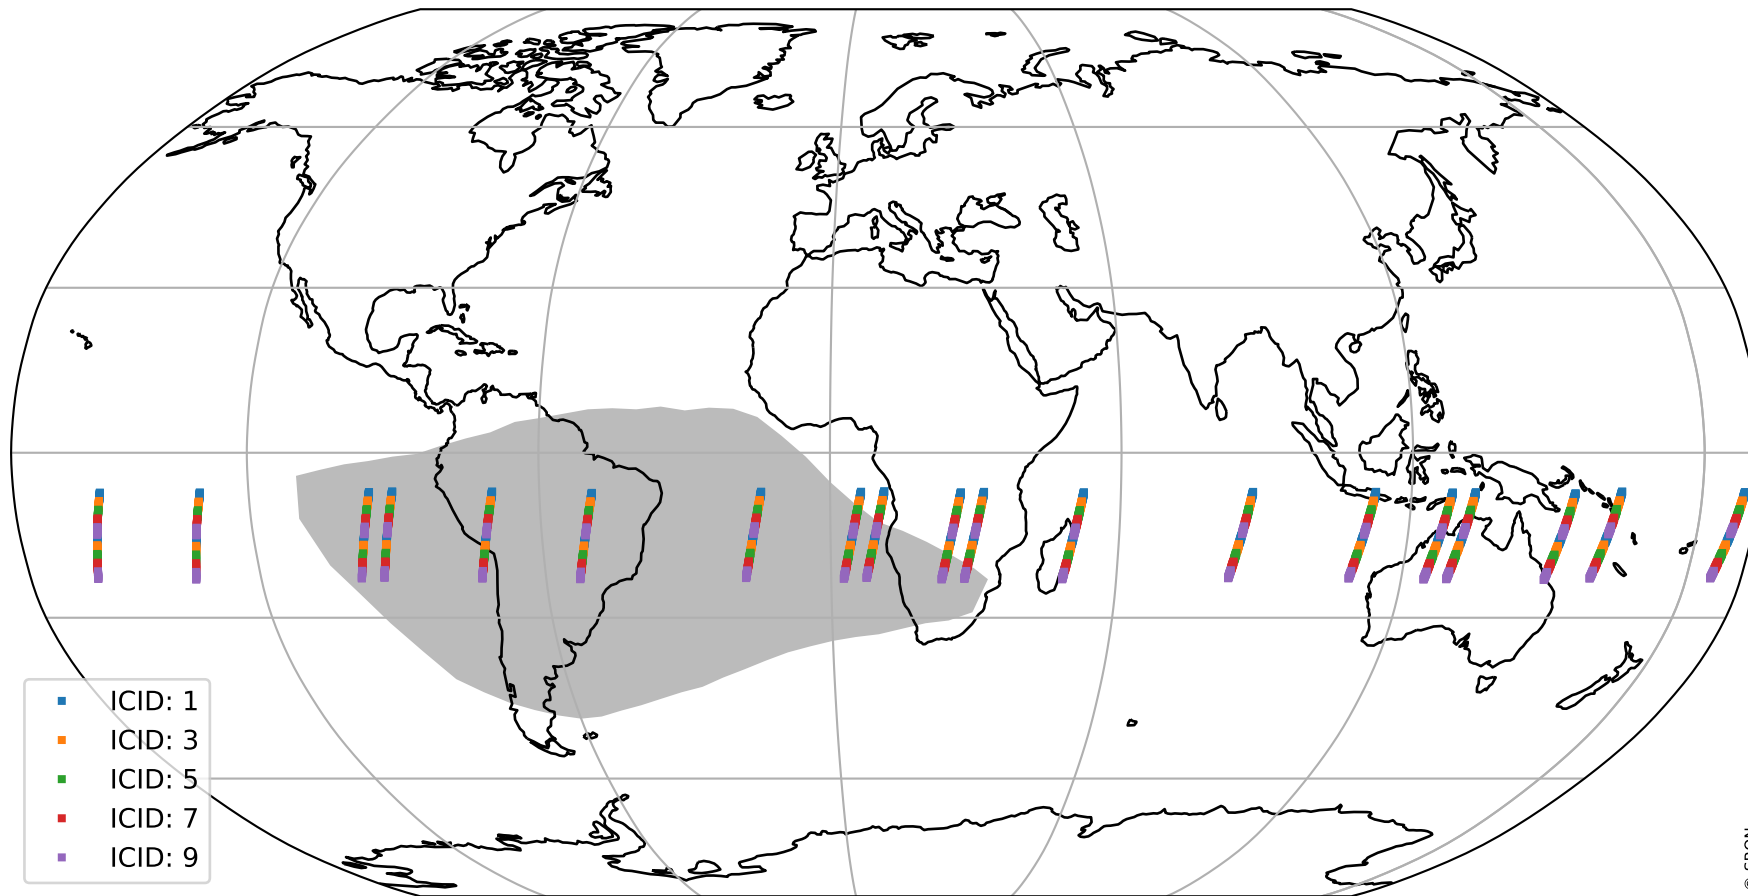

Tropomi SWIR offset (official)

orbits : 19 in [3742, 3787]
coverage : 2018-07-04 / 2018-07-07
median : 0.52598 V
spread : 0.035935 V
created : 2023-08-21T14:15:47

value detector map

Tropomi SWIR offset (official)

orbits : 19 in [3742, 3787]
coverage : 2018-07-04 / 2018-07-07
median : 0.035654 mV
spread : 0.020933 mV
created : 2023-08-21T14:15:47

Tropomi SWIR offset (official)

orbits : 19 in [3742, 3787]
coverage : 2018-07-04 / 2018-07-07
median : -0.042714 mV
spread : 0.31898 mV
created : 2023-08-21T14:15:47

value compared with SWIR offset CKD

Tropomi SWIR offset (official) ground-tracks of Sentinel-5P

orbits : 19 in [3742, 3787]
coverage : 2018-07-04 / 2018-07-07
created : 2023-08-21T14:15:48

Tropomi SWIR offset (official)

orbits : [2827, 3787]
coverage : 2018-04-30 / 2018-07-07
created : 2023-08-21T14:15:48

trend of detector median & temperatures