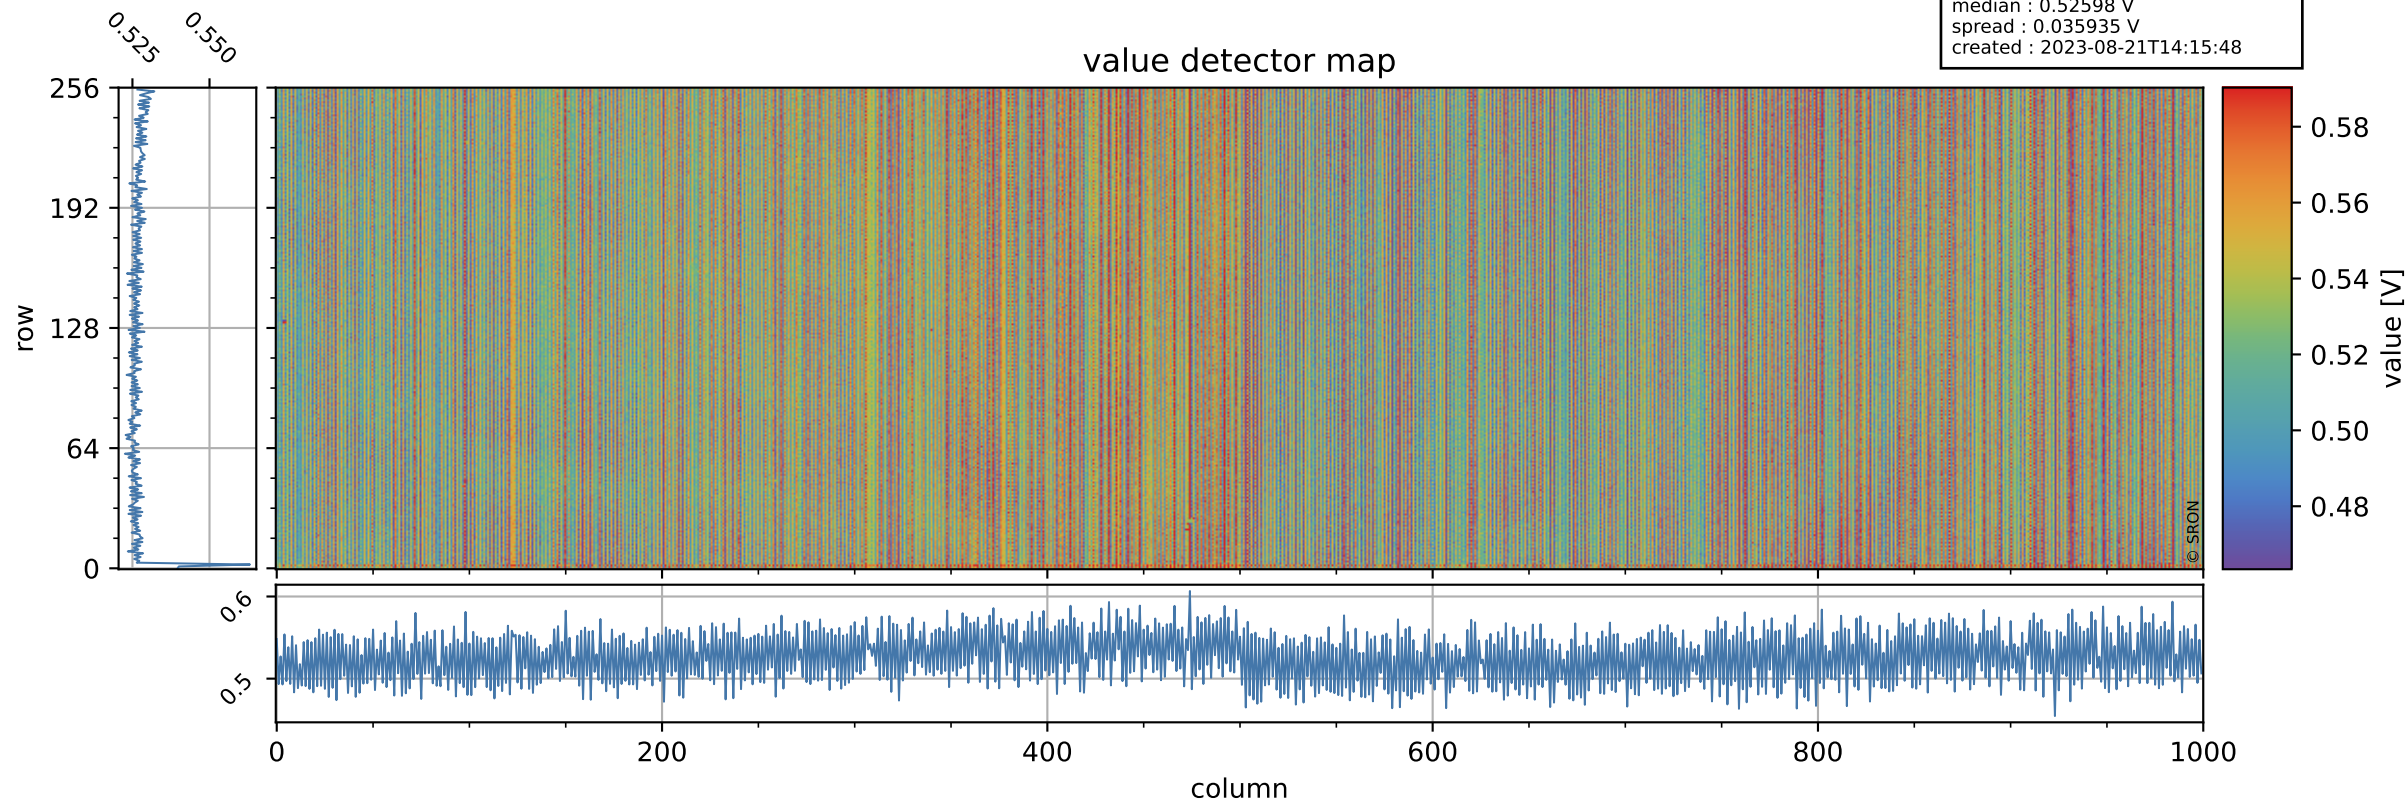

Tropomi SWIR offset (official)

orbits : 19 in [3757, 3802]
coverage : 2018-07-05 / 2018-07-08
median : 0.52598 V
spread : 0.035935 V
created : 2023-08-21T14:15:48

value detector map

Tropomi SWIR offset (official)

orbits : 19 in [3757, 3802]
coverage : 2018-07-05 / 2018-07-08
median : 0.037039 mV
spread : 0.021692 mV
created : 2023-08-21T14:15:49

uncertainty detector map

Tropomi SWIR offset (official)

orbits : 19 in [3757, 3802]
coverage : 2018-07-05 / 2018-07-08
median : -0.042424 mV
spread : 0.31874 mV
created : 2023-08-21T14:15:49

value compared with SWIR offset CKD

Tropomi SWIR offset (official) ground-tracks of Sentinel-5P

orbits : 19 in [3757, 3802]
coverage : 2018-07-05 / 2018-07-08
created : 2023-08-21T14:15:49

Tropomi SWIR offset (official)

orbits : [2827, 3802]
coverage : 2018-04-30 / 2018-07-08
created : 2023-08-21T14:15:49

trend of detector median & temperatures