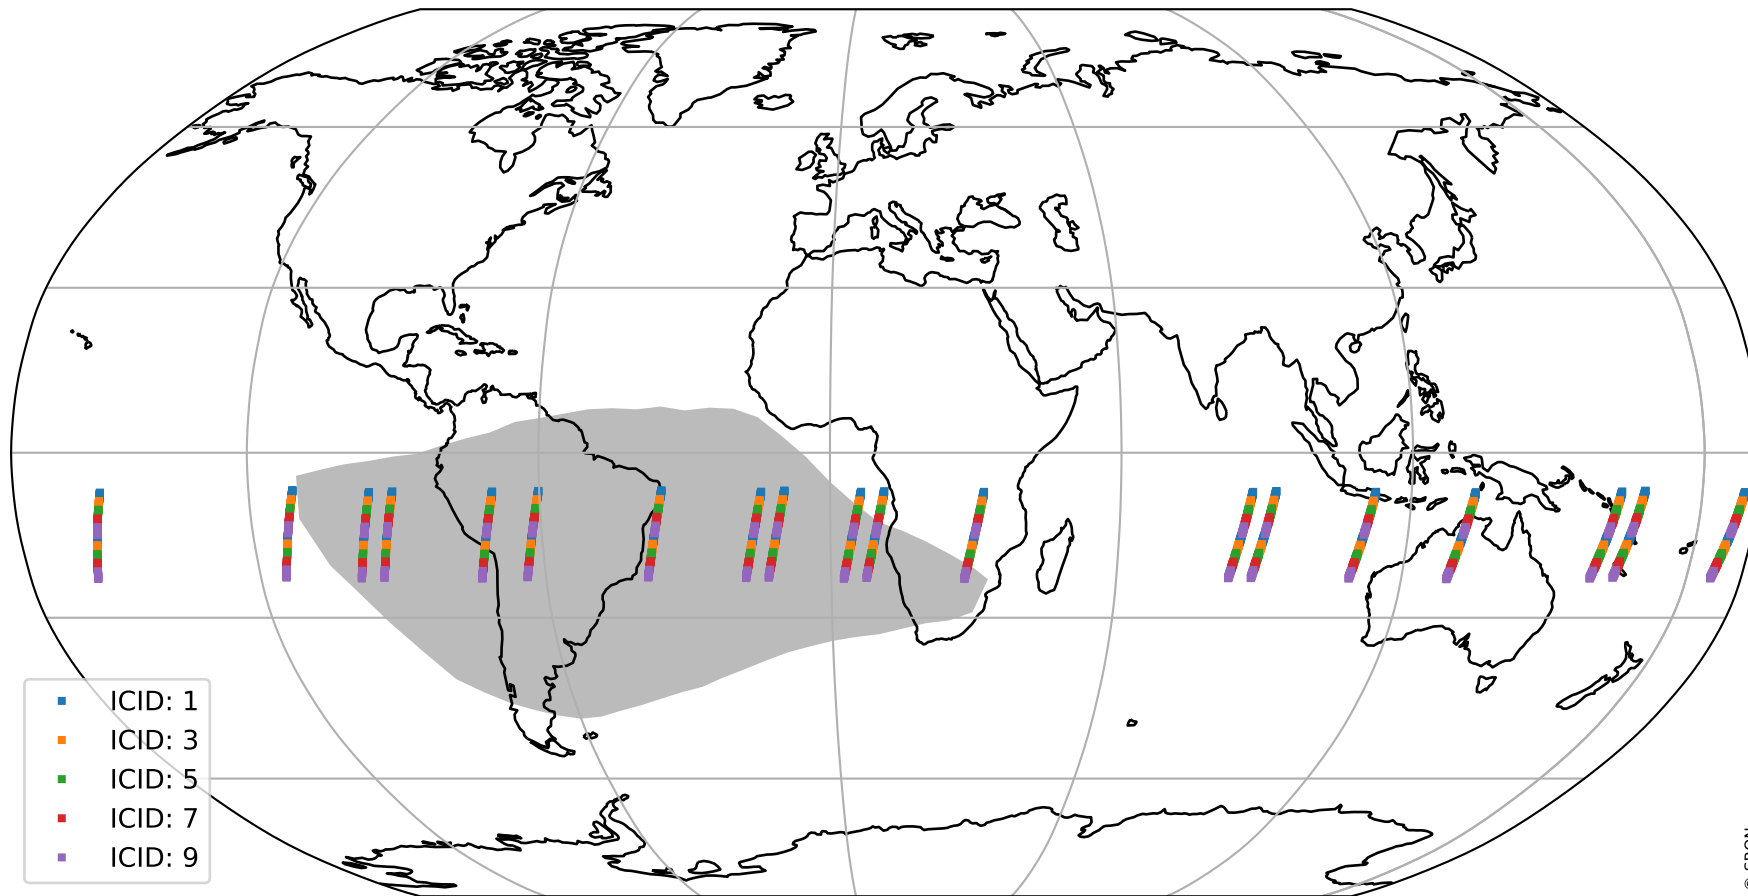

Tropomi SWIR offset (official)

orbits : 19 in [3757, 3802]
coverage : 2018-07-05 / 2018-07-08
median : 0.52598 V
spread : 0.035935 V
created : 2023-08-21T14:15:48

value detector map

Tropomi SWIR offset (official)

orbits : 19 in [3757, 3802]
coverage : 2018-07-05 / 2018-07-08
median : 0.037039 mV
spread : 0.021692 mV
created : 2023-08-21T14:15:49

uncertainty detector map

Tropomi SWIR offset (official)

orbits : 19 in [3757, 3802]
coverage : 2018-07-05 / 2018-07-08
median : -0.042424 mV
spread : 0.31874 mV
created : 2023-08-21T14:15:49

value compared with SWIR offset CKD

Tropomi SWIR offset (official) ground-tracks of Sentinel-5P

orbits : 19 in [3757, 3802]
coverage : 2018-07-05 / 2018-07-08
created : 2023-08-21T14:15:49

Tropomi SWIR offset (official)

orbits : [2827, 3802]
coverage : 2018-04-30 / 2018-07-08
created : 2023-08-21T14:15:49

trend of detector median & temperatures