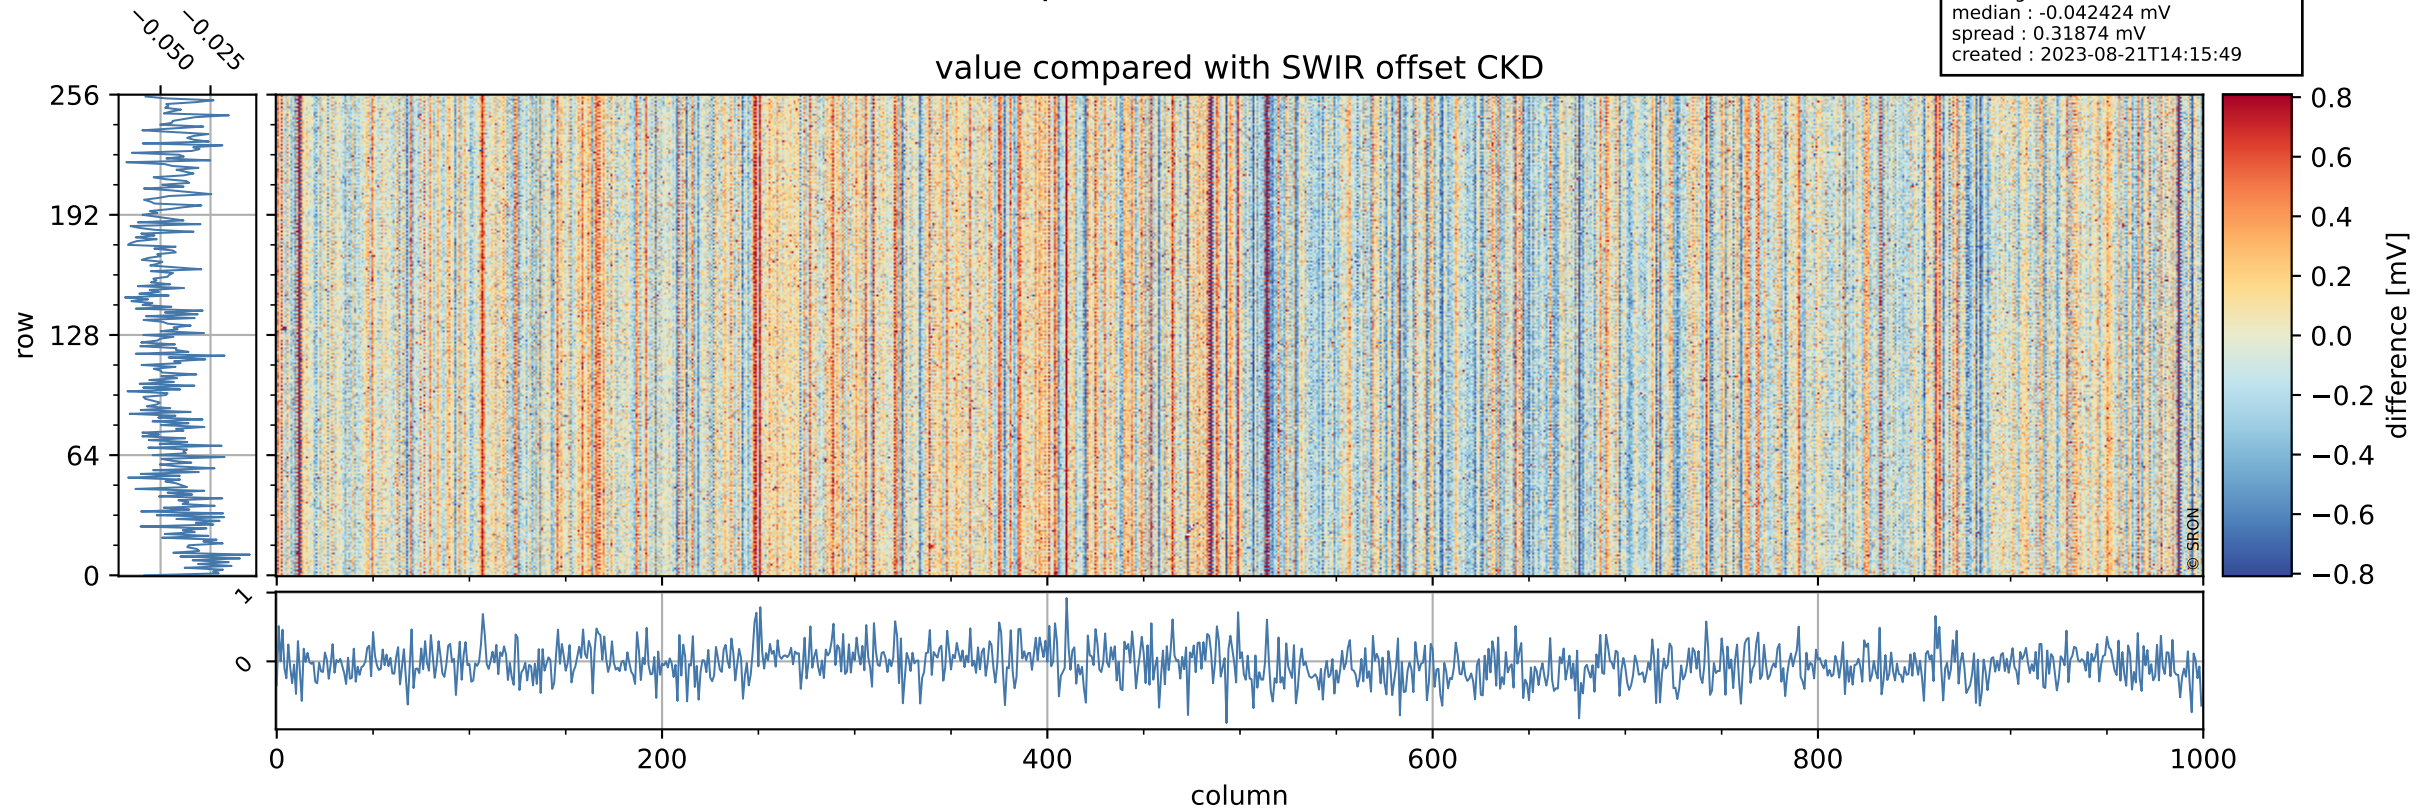

Tropomi SWIR offset (official)

orbits : 19 in [3757, 3802]
coverage : 2018-07-05 / 2018-07-08
median : 0.52598 V
spread : 0.035935 V
created : 2023-08-21T14:15:48

value detector map

Tropomi SWIR offset (official)

orbits : 19 in [3757, 3802]
coverage : 2018-07-05 / 2018-07-08
median : 0.037039 mV
spread : 0.021692 mV
created : 2023-08-21T14:15:49

uncertainty detector map

Tropomi SWIR offset (official)

orbits : 19 in [3757, 3802]
coverage : 2018-07-05 / 2018-07-08
median : -0.042424 mV
spread : 0.31874 mV
created : 2023-08-21T14:15:49

value compared with SWIR offset CKD

Tropomi SWIR offset (official) ground-tracks of Sentinel-5P

orbits : 19 in [3757, 3802]
coverage : 2018-07-05 / 2018-07-08
created : 2023-08-21T14:15:49

Tropomi SWIR offset (official)

orbits : [2827, 3802]
coverage : 2018-04-30 / 2018-07-08
created : 2023-08-21T14:15:49

trend of detector median & temperatures