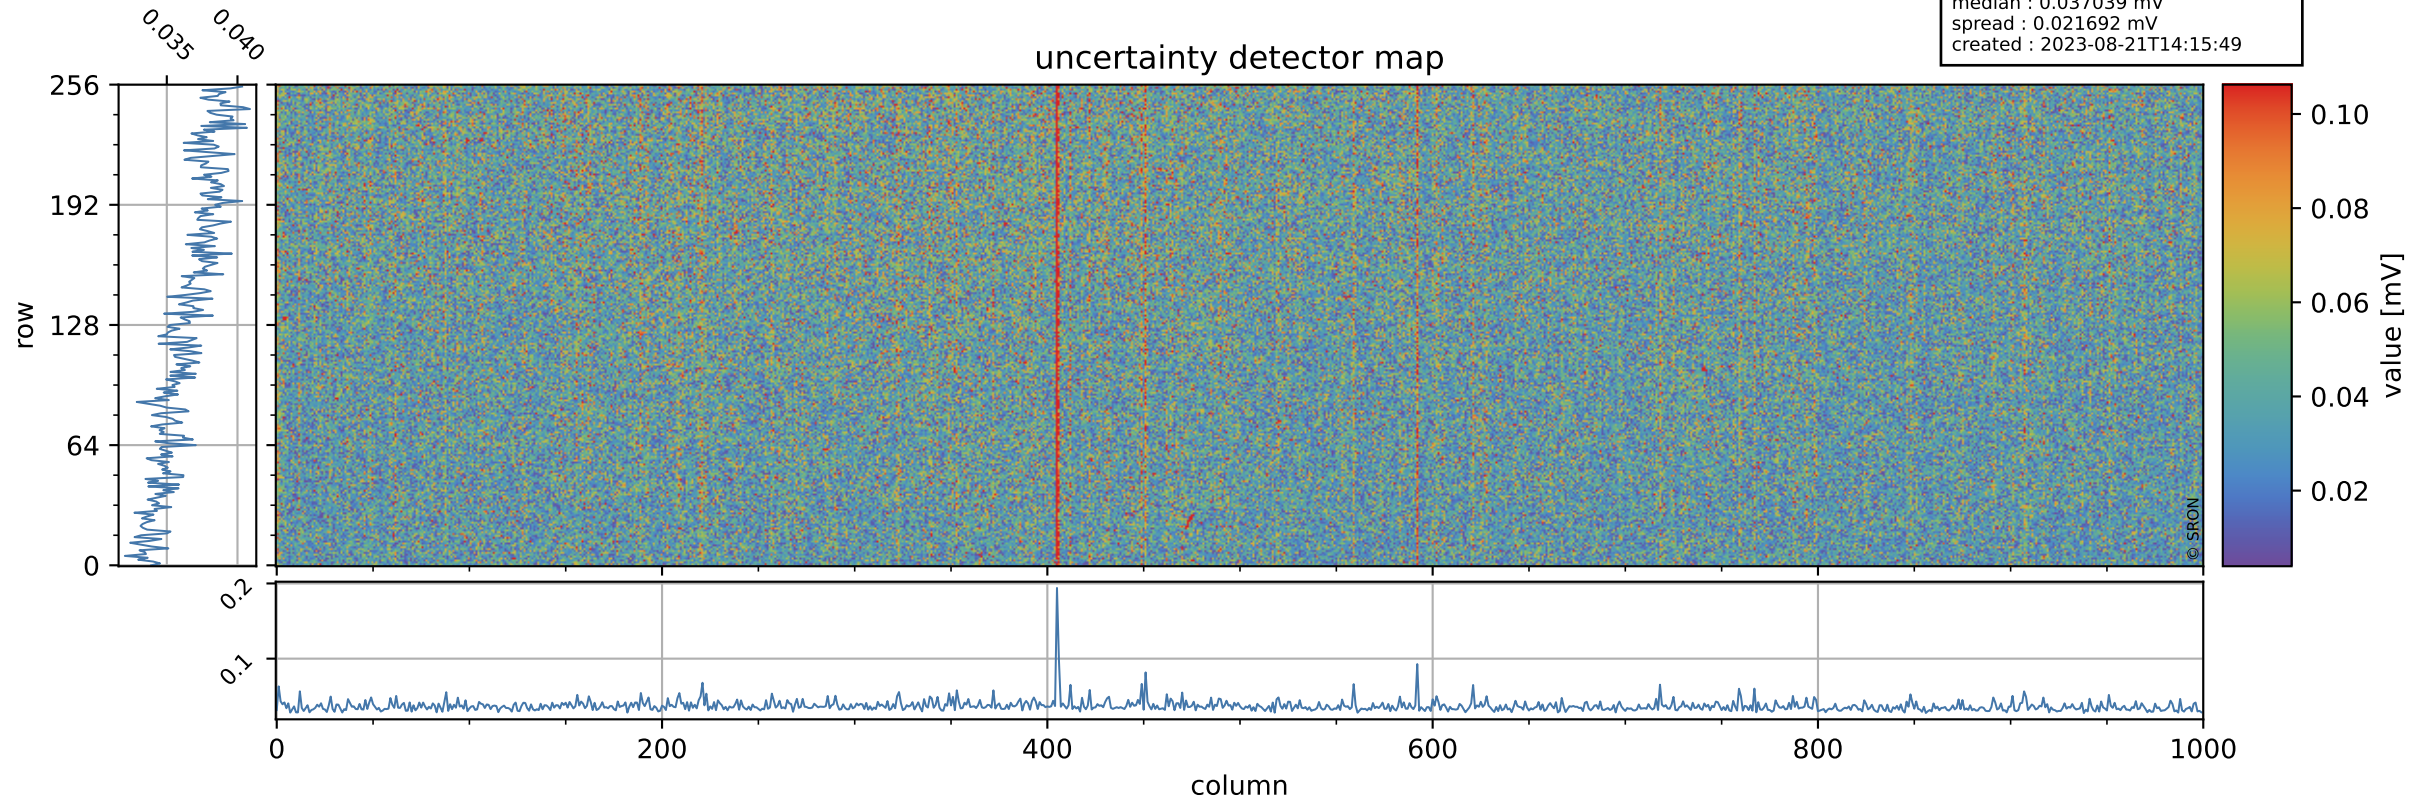

Tropomi SWIR offset (official)

orbits : 19 in [3757, 3802]
coverage : 2018-07-05 / 2018-07-08
median : 0.52598 V
spread : 0.035935 V
created : 2023-08-21T14:15:48

value detector map

Tropomi SWIR offset (official)

orbits : 19 in [3757, 3802]
coverage : 2018-07-05 / 2018-07-08
median : 0.037039 mV
spread : 0.021692 mV
created : 2023-08-21T14:15:49

uncertainty detector map

Tropomi SWIR offset (official)

orbits : 19 in [3757, 3802]
coverage : 2018-07-05 / 2018-07-08
median : -0.042424 mV
spread : 0.31874 mV
created : 2023-08-21T14:15:49

value compared with SWIR offset CKD

Tropomi SWIR offset (official) ground-tracks of Sentinel-5P

orbits : 19 in [3757, 3802]
coverage : 2018-07-05 / 2018-07-08
created : 2023-08-21T14:15:49

Tropomi SWIR offset (official)

orbits : [2827, 3802]
coverage : 2018-04-30 / 2018-07-08
created : 2023-08-21T14:15:49

trend of detector median & temperatures