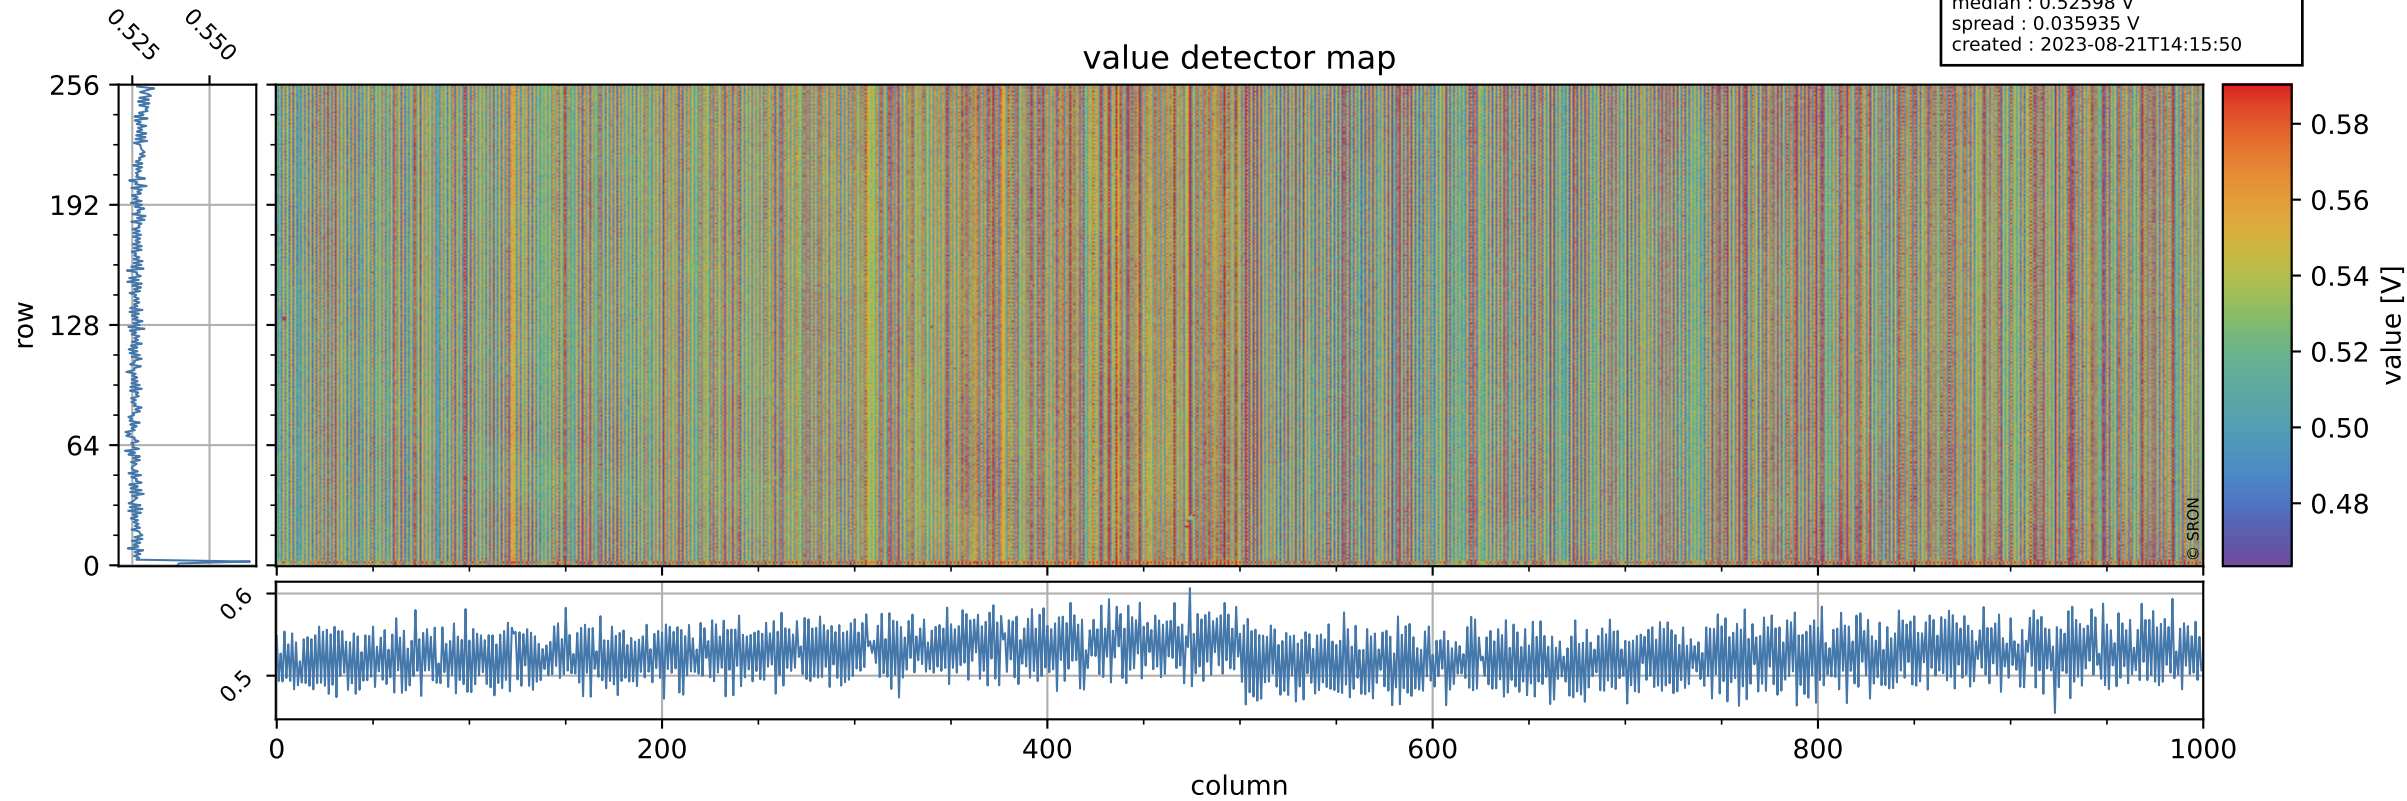

# Tropomi SWIR offset (official)

orbits : 20 in [3772, 3817]  
coverage : 2018-07-06 / 2018-07-09  
median : 0.52598 V  
spread : 0.035935 V  
created : 2023-08-21T14:15:50

## value detector map

# Tropomi SWIR offset (official)

orbits : 20 in [3772, 3817]  
coverage : 2018-07-06 / 2018-07-09  
median : 34.102  $\mu\text{V}$   
spread : 20.159  $\mu\text{V}$   
created : 2023-08-21T14:15:50

# Tropomi SWIR offset (official) ground-tracks of Sentinel-5P

orbits : 20 in [3772, 3817]  
coverage : 2018-07-06 / 2018-07-09  
created : 2023-08-21T14:15:51