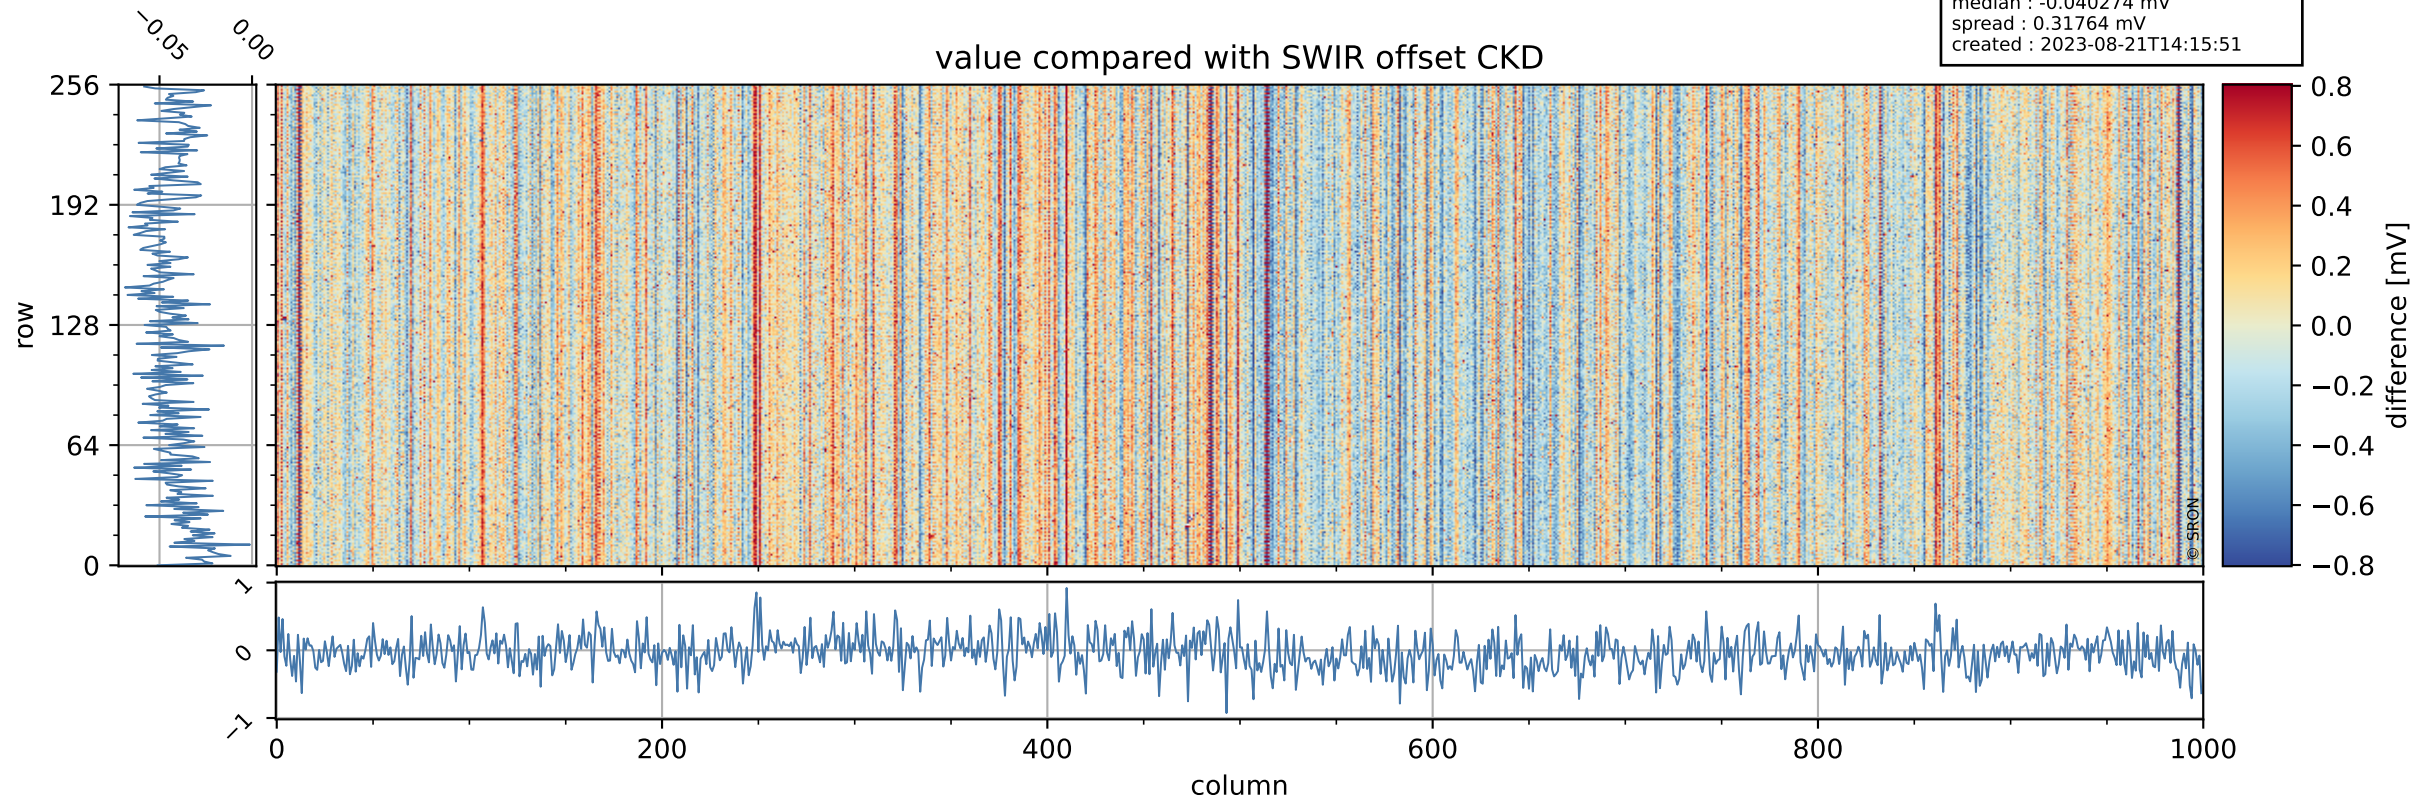

## value detector map

# Tropomi SWIR offset (official)

orbits : 20 in [3772, 3817]  
coverage : 2018-07-06 / 2018-07-09  
median : 34.102  $\mu\text{V}$   
spread : 20.159  $\mu\text{V}$   
created : 2023-08-21T14:15:50

# Tropomi SWIR offset (official)

orbits : 20 in [3772, 3817]  
coverage : 2018-07-06 / 2018-07-09  
median : -0.040274 mV  
spread : 0.31764 mV  
created : 2023-08-21T14:15:51

value compared with SWIR offset CKD

# Tropomi SWIR offset (official) ground-tracks of Sentinel-5P

orbits : 20 in [3772, 3817]  
coverage : 2018-07-06 / 2018-07-09  
created : 2023-08-21T14:15:51