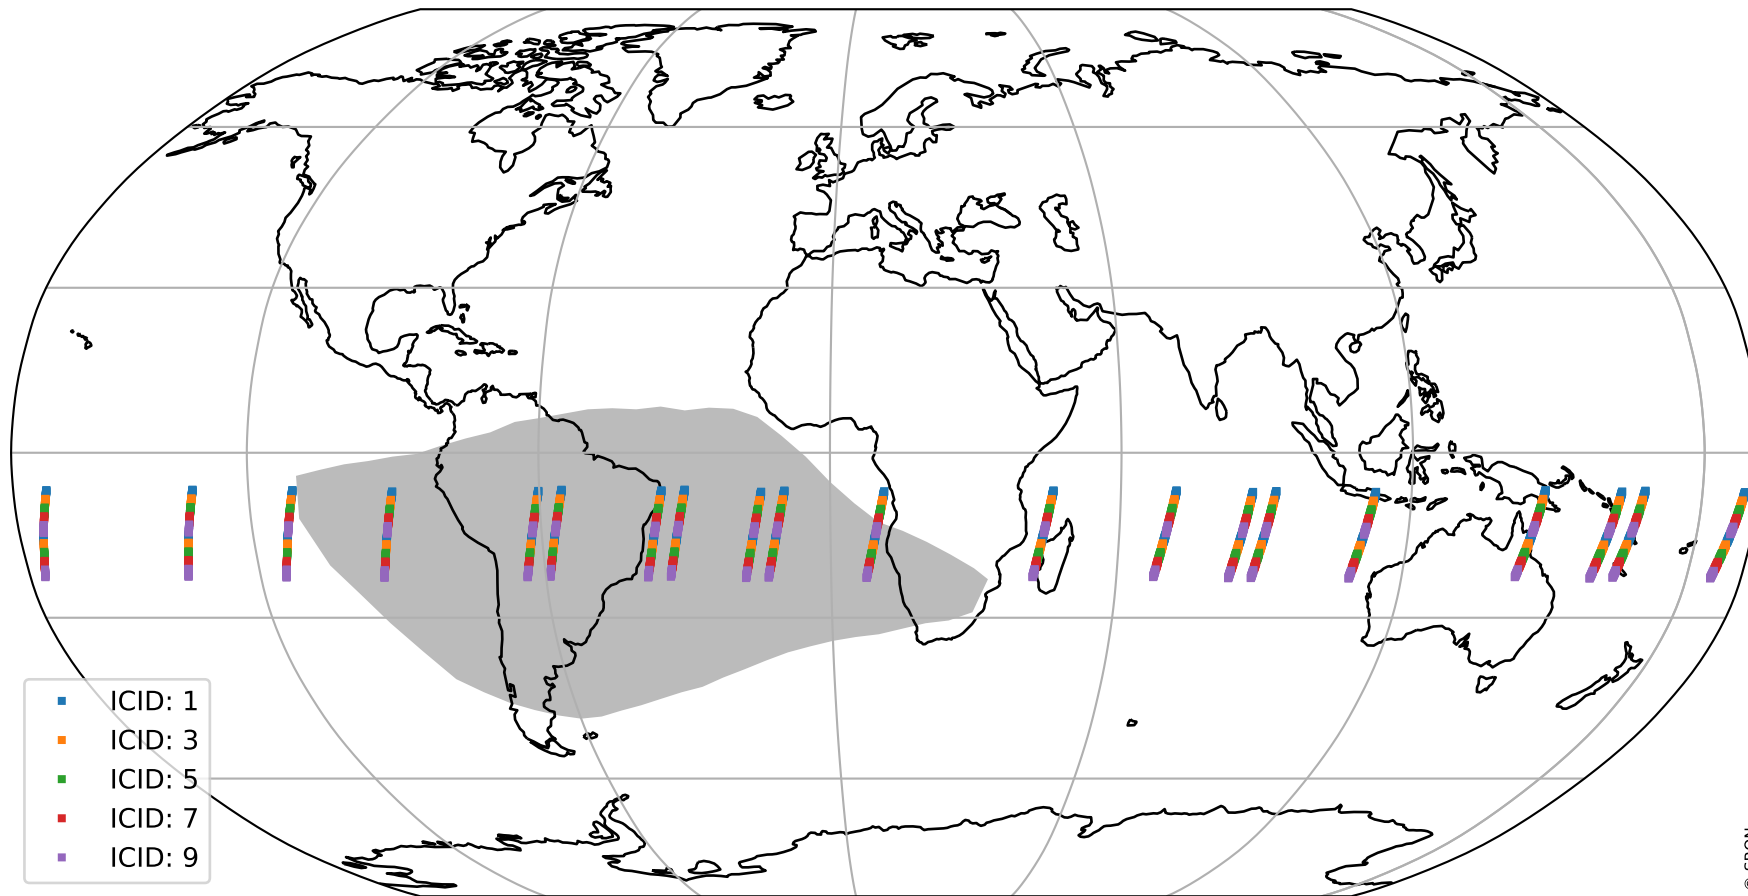

# Tropomi SWIR offset (official)

orbits : 20 in [3772, 3817]  
coverage : 2018-07-06 / 2018-07-09  
median : 34.102  $\mu\text{V}$   
spread : 20.159  $\mu\text{V}$   
created : 2023-08-21T14:15:50

# Tropomi SWIR offset (official)

orbits : 20 in [3772, 3817]  
coverage : 2018-07-06 / 2018-07-09  
median : -0.040274 mV  
spread : 0.31764 mV  
created : 2023-08-21T14:15:51

value compared with SWIR offset CKD

# Tropomi SWIR offset (official) ground-tracks of Sentinel-5P

orbits : 20 in [3772, 3817]  
coverage : 2018-07-06 / 2018-07-09  
created : 2023-08-21T14:15:51

# Tropomi SWIR offset (official)

orbits : [2827, 3817]  
coverage : 2018-04-30 / 2018-07-09  
created : 2023-08-21T14:15:51