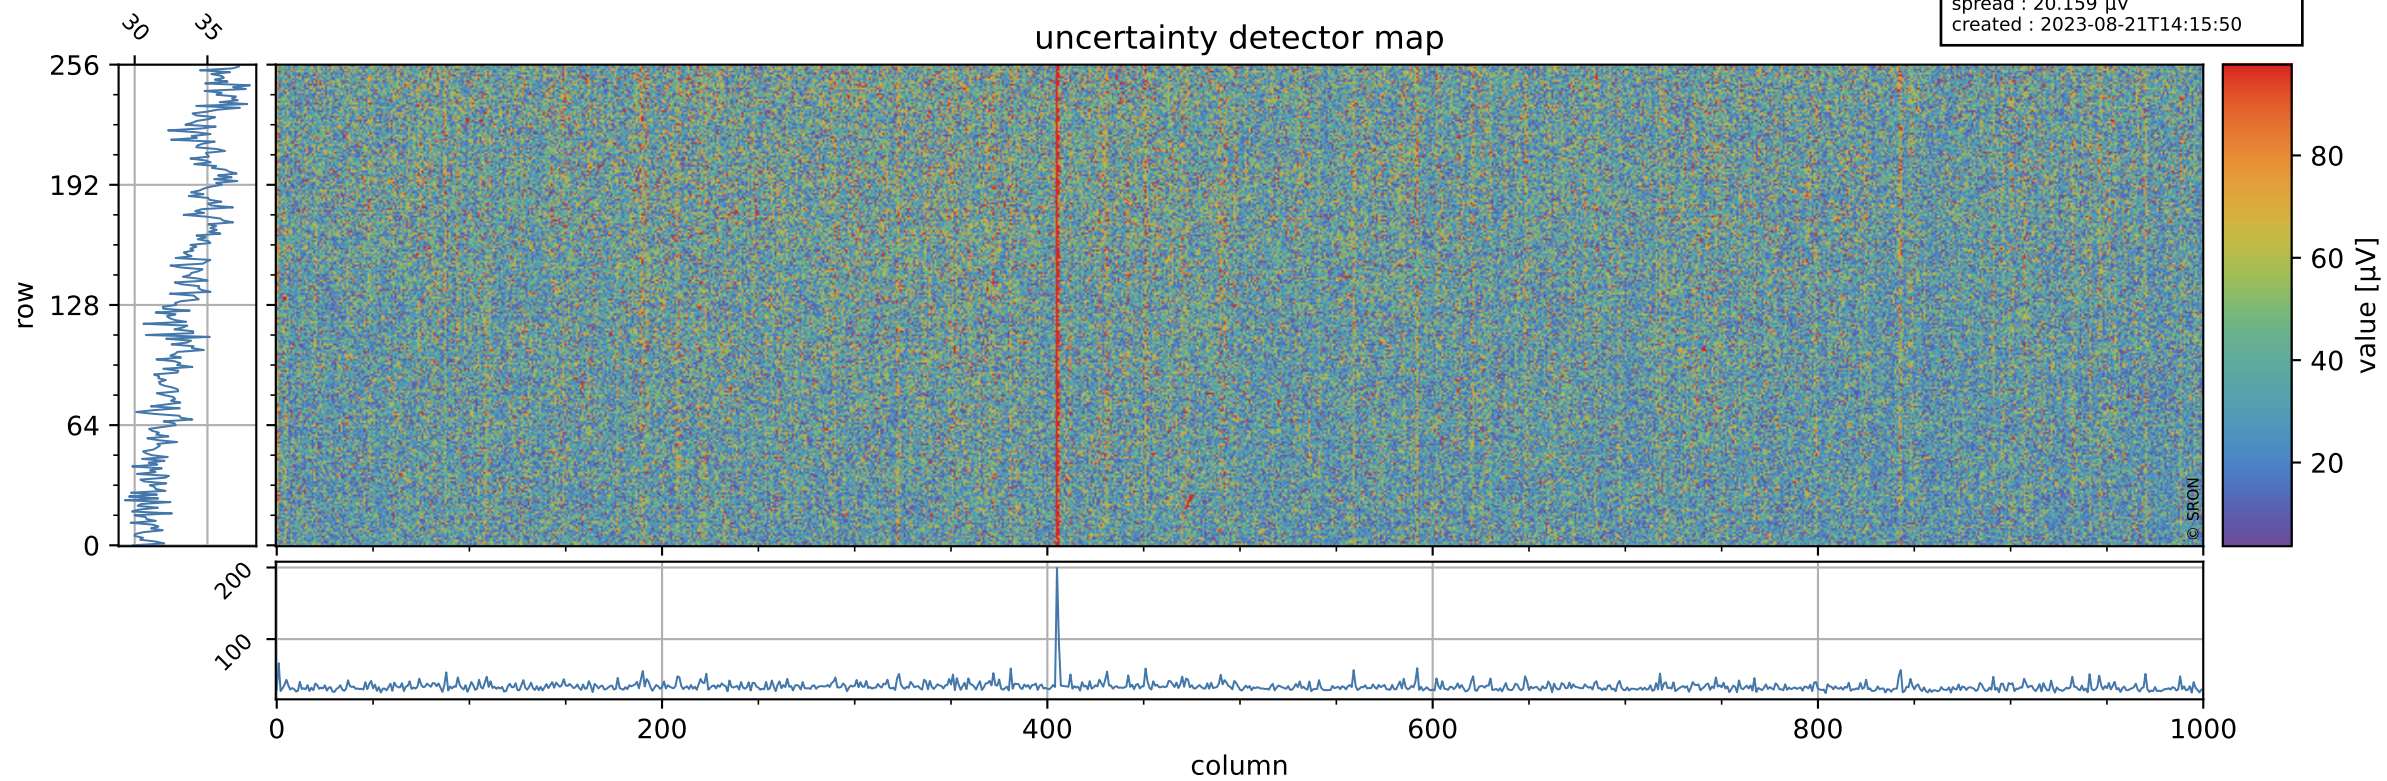

# Tropomi SWIR offset (official)

orbits : 20 in [3772, 3817]  
coverage : 2018-07-06 / 2018-07-09  
median : 0.52598 V  
spread : 0.035935 V  
created : 2023-08-21T14:15:50

## value detector map

# Tropomi SWIR offset (official)

orbits : 20 in [3772, 3817]  
coverage : 2018-07-06 / 2018-07-09  
median : 34.102  $\mu\text{V}$   
spread : 20.159  $\mu\text{V}$   
created : 2023-08-21T14:15:50

# Tropomi SWIR offset (official) ground-tracks of Sentinel-5P

orbits : 20 in [3772, 3817]  
coverage : 2018-07-06 / 2018-07-09  
created : 2023-08-21T14:15:51