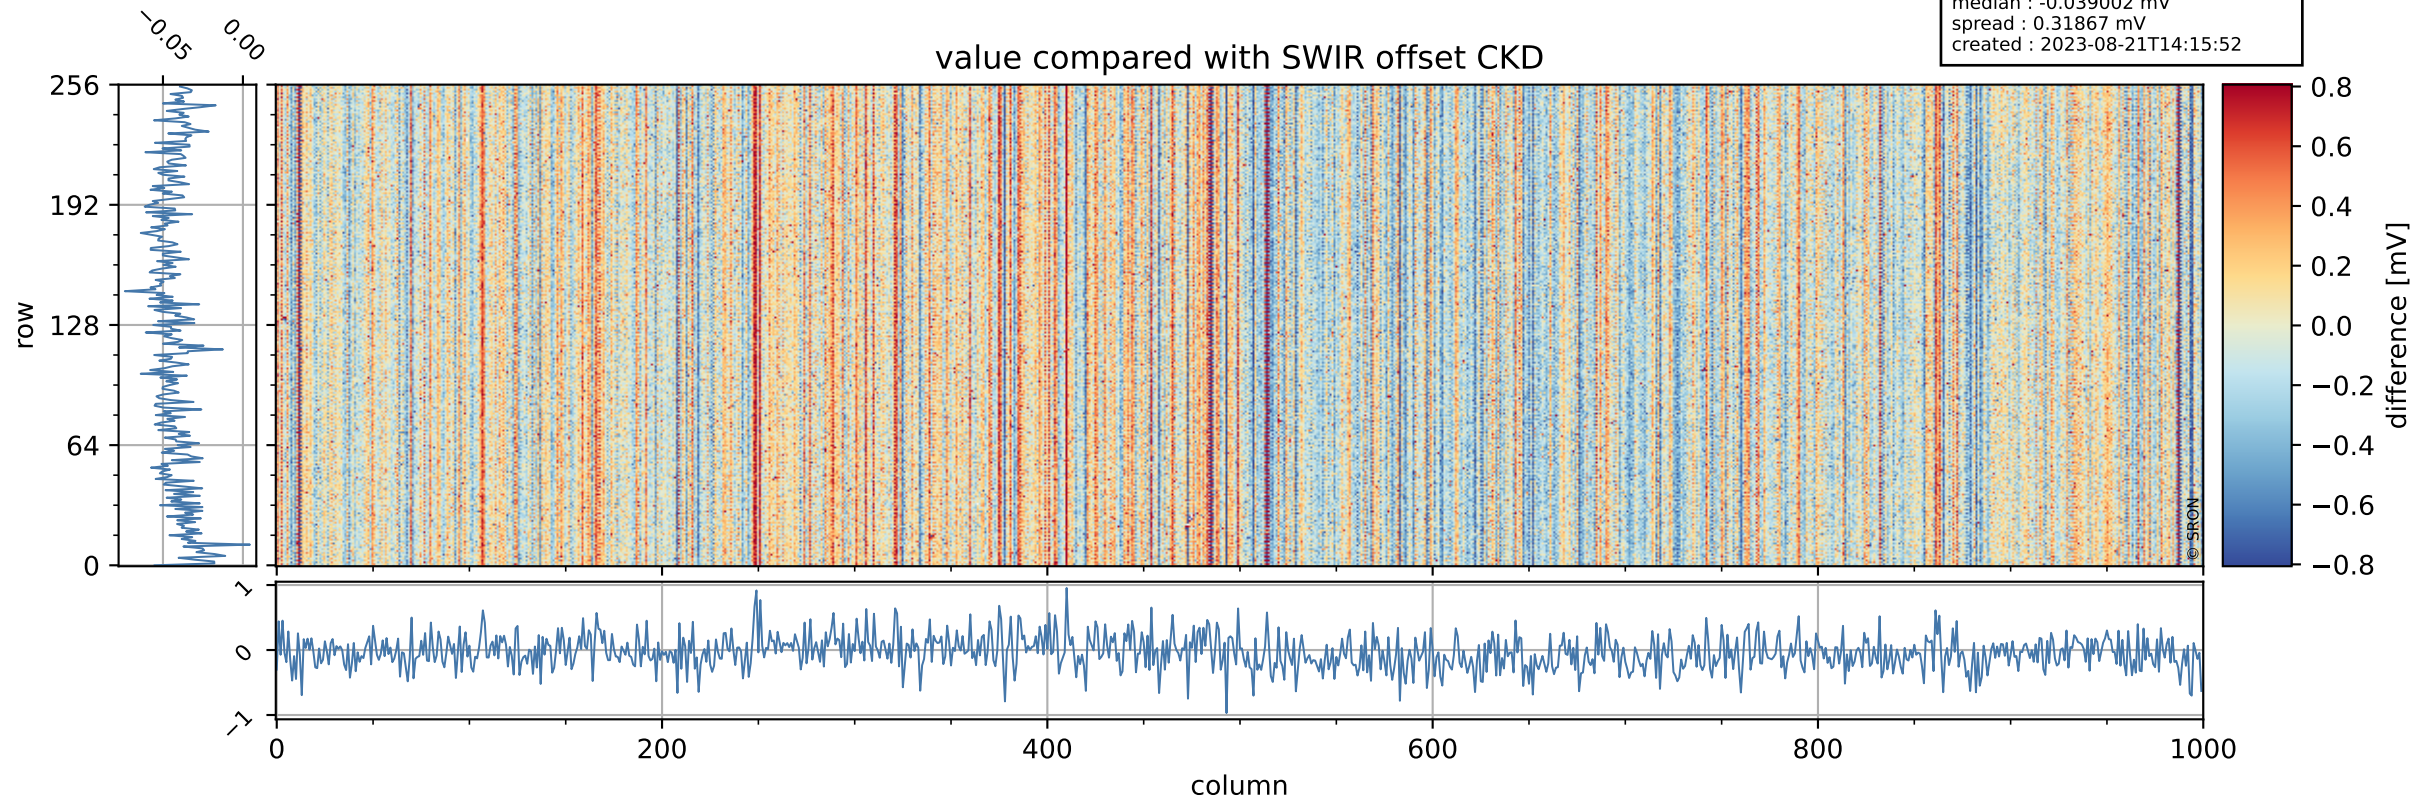

## value detector map

# Tropomi SWIR offset (official)

orbits : 19 in [3787, 3832]  
coverage : 2018-07-07 / 2018-07-10  
median : 33.039  $\mu\text{V}$   
spread : 19.568  $\mu\text{V}$   
created : 2023-08-21T14:15:52

# Tropomi SWIR offset (official)

orbits : 19 in [3787, 3832]  
coverage : 2018-07-07 / 2018-07-10  
median : -0.039002 mV  
spread : 0.31867 mV  
created : 2023-08-21T14:15:52

value compared with SWIR offset CKD

# Tropomi SWIR offset (official) ground-tracks of Sentinel-5P

orbits : 19 in [3787, 3832]  
coverage : 2018-07-07 / 2018-07-10  
created : 2023-08-21T14:15:53