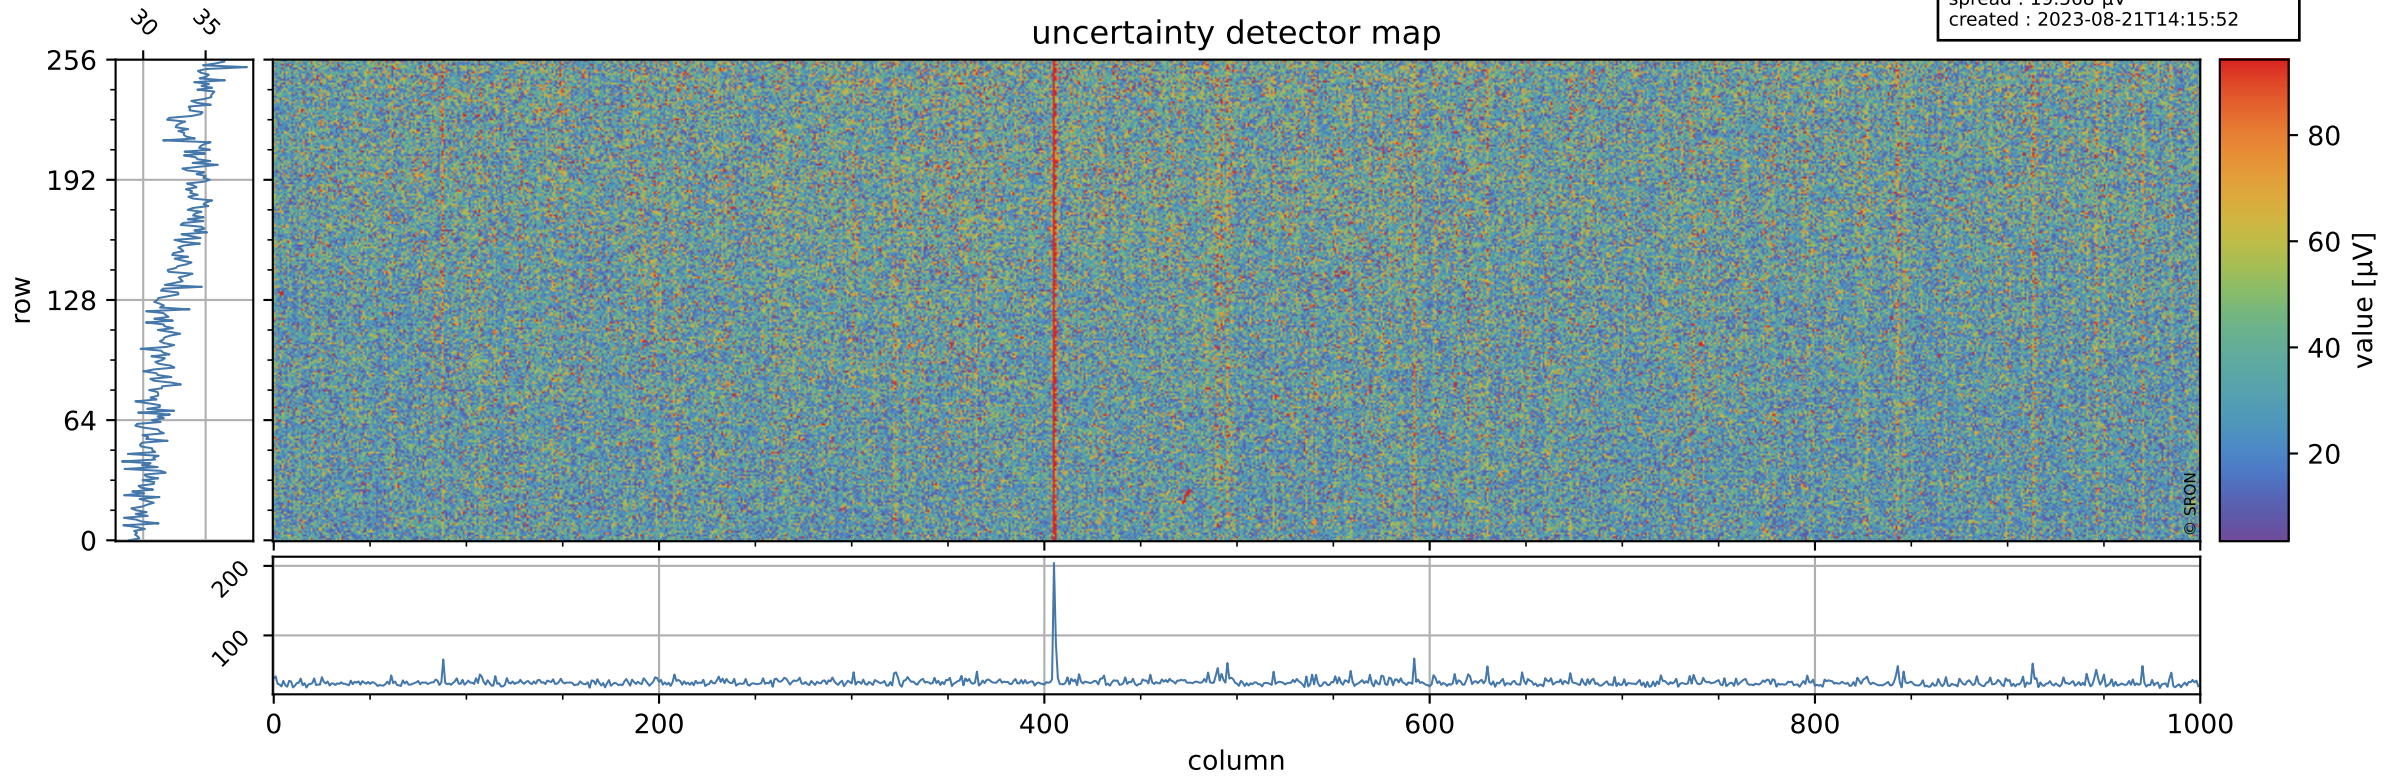

# Tropomi SWIR offset (official)

orbits : 19 in [3787, 3832]  
coverage : 2018-07-07 / 2018-07-10  
median : 0.52599 V  
spread : 0.035936 V  
created : 2023-08-21T14:15:52

## value detector map

# Tropomi SWIR offset (official)

orbits : 19 in [3787, 3832]  
coverage : 2018-07-07 / 2018-07-10  
median : 33.039  $\mu\text{V}$   
spread : 19.568  $\mu\text{V}$   
created : 2023-08-21T14:15:52

# Tropomi SWIR offset (official) ground-tracks of Sentinel-5P

orbits : 19 in [3787, 3832]  
coverage : 2018-07-07 / 2018-07-10  
created : 2023-08-21T14:15:53