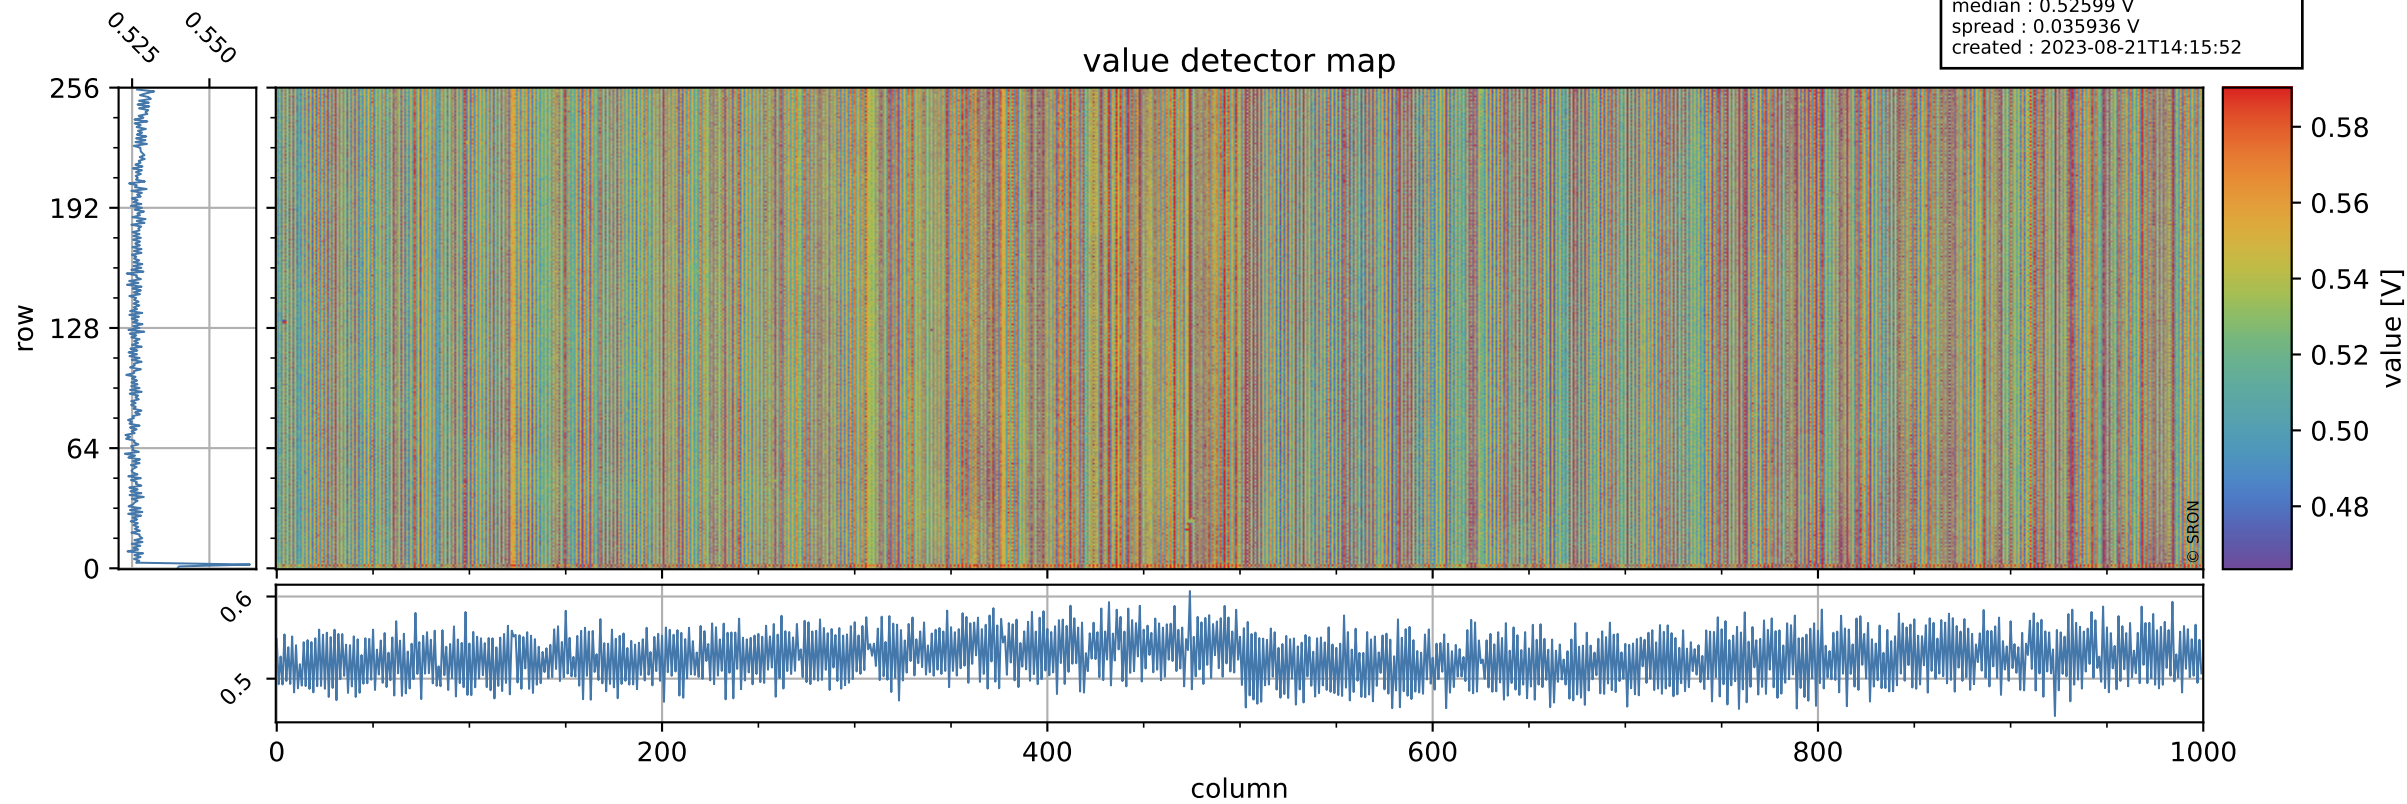

# Tropomi SWIR offset (official)

orbits : 19 in [3787, 3832]  
coverage : 2018-07-07 / 2018-07-10  
median : 0.52599 V  
spread : 0.035936 V  
created : 2023-08-21T14:15:52

## value detector map

# Tropomi SWIR offset (official)

orbits : 19 in [3787, 3832]  
coverage : 2018-07-07 / 2018-07-10  
median : 33.039  $\mu\text{V}$   
spread : 19.568  $\mu\text{V}$   
created : 2023-08-21T14:15:52

# Tropomi SWIR offset (official) ground-tracks of Sentinel-5P

orbits : 19 in [3787, 3832]  
coverage : 2018-07-07 / 2018-07-10  
created : 2023-08-21T14:15:53