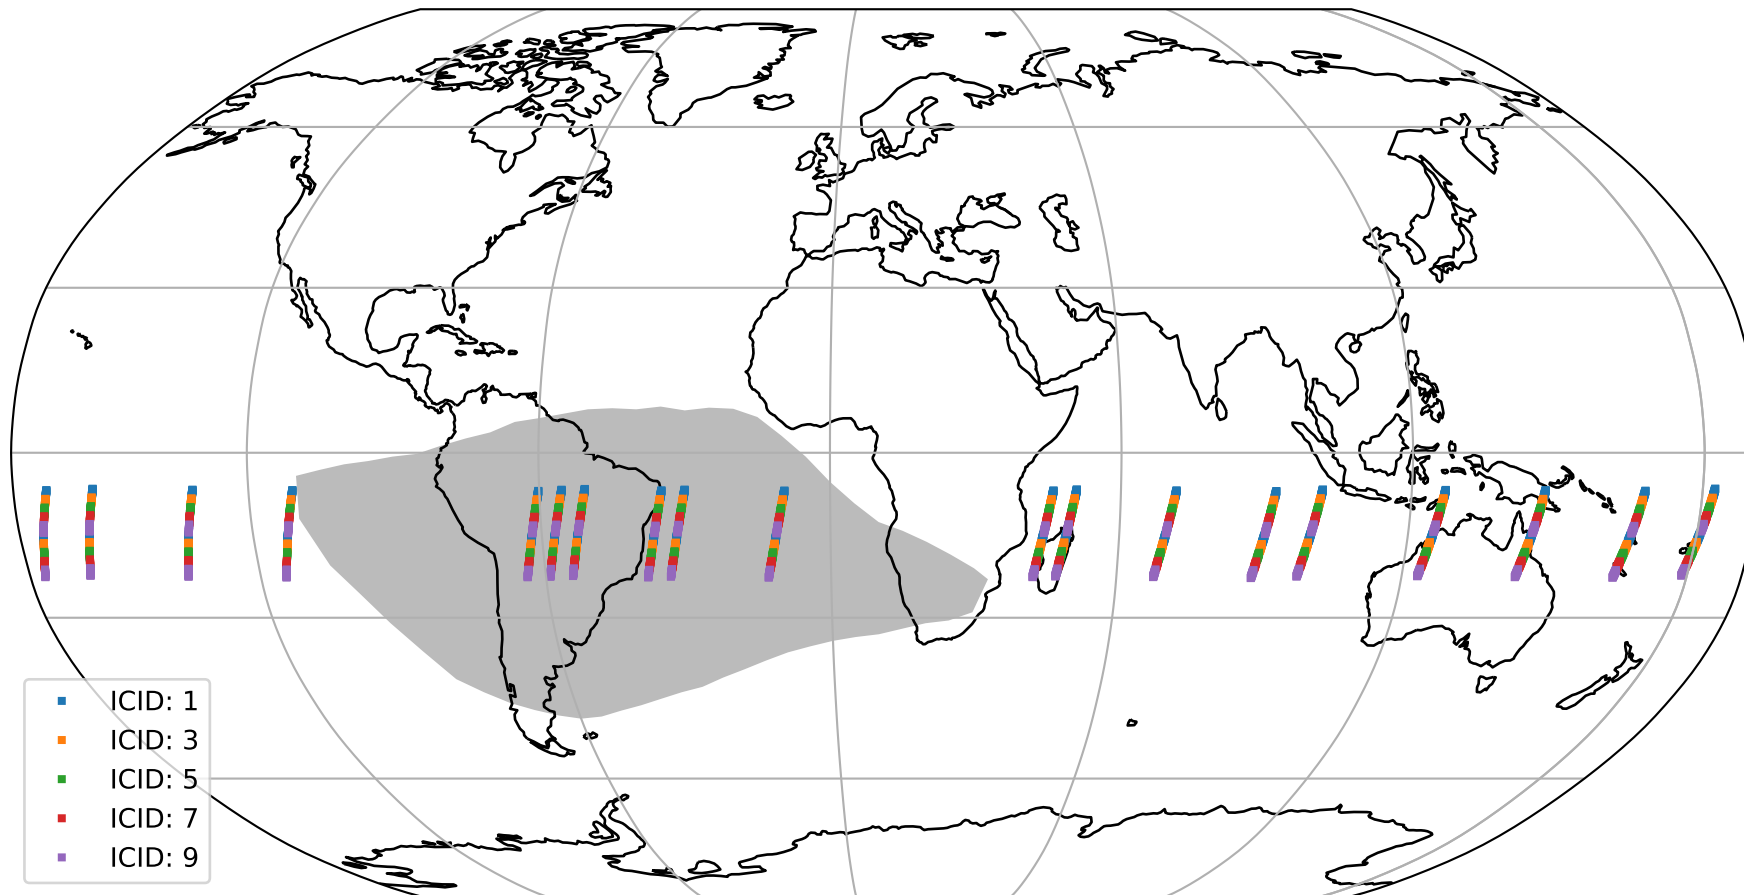

# Tropomi SWIR offset (official)

orbits : 19 in [3787, 3832]  
coverage : 2018-07-07 / 2018-07-10  
median : 33.039  $\mu\text{V}$   
spread : 19.568  $\mu\text{V}$   
created : 2023-08-21T14:15:52

# Tropomi SWIR offset (official)

orbits : 19 in [3787, 3832]  
coverage : 2018-07-07 / 2018-07-10  
median : -0.039002 mV  
spread : 0.31867 mV  
created : 2023-08-21T14:15:52

value compared with SWIR offset CKD

# Tropomi SWIR offset (official) ground-tracks of Sentinel-5P

orbits : 19 in [3787, 3832]  
coverage : 2018-07-07 / 2018-07-10  
created : 2023-08-21T14:15:53

# Tropomi SWIR offset (official)

orbits : [2827, 3832]  
coverage : 2018-04-30 / 2018-07-10  
created : 2023-08-21T14:15:53