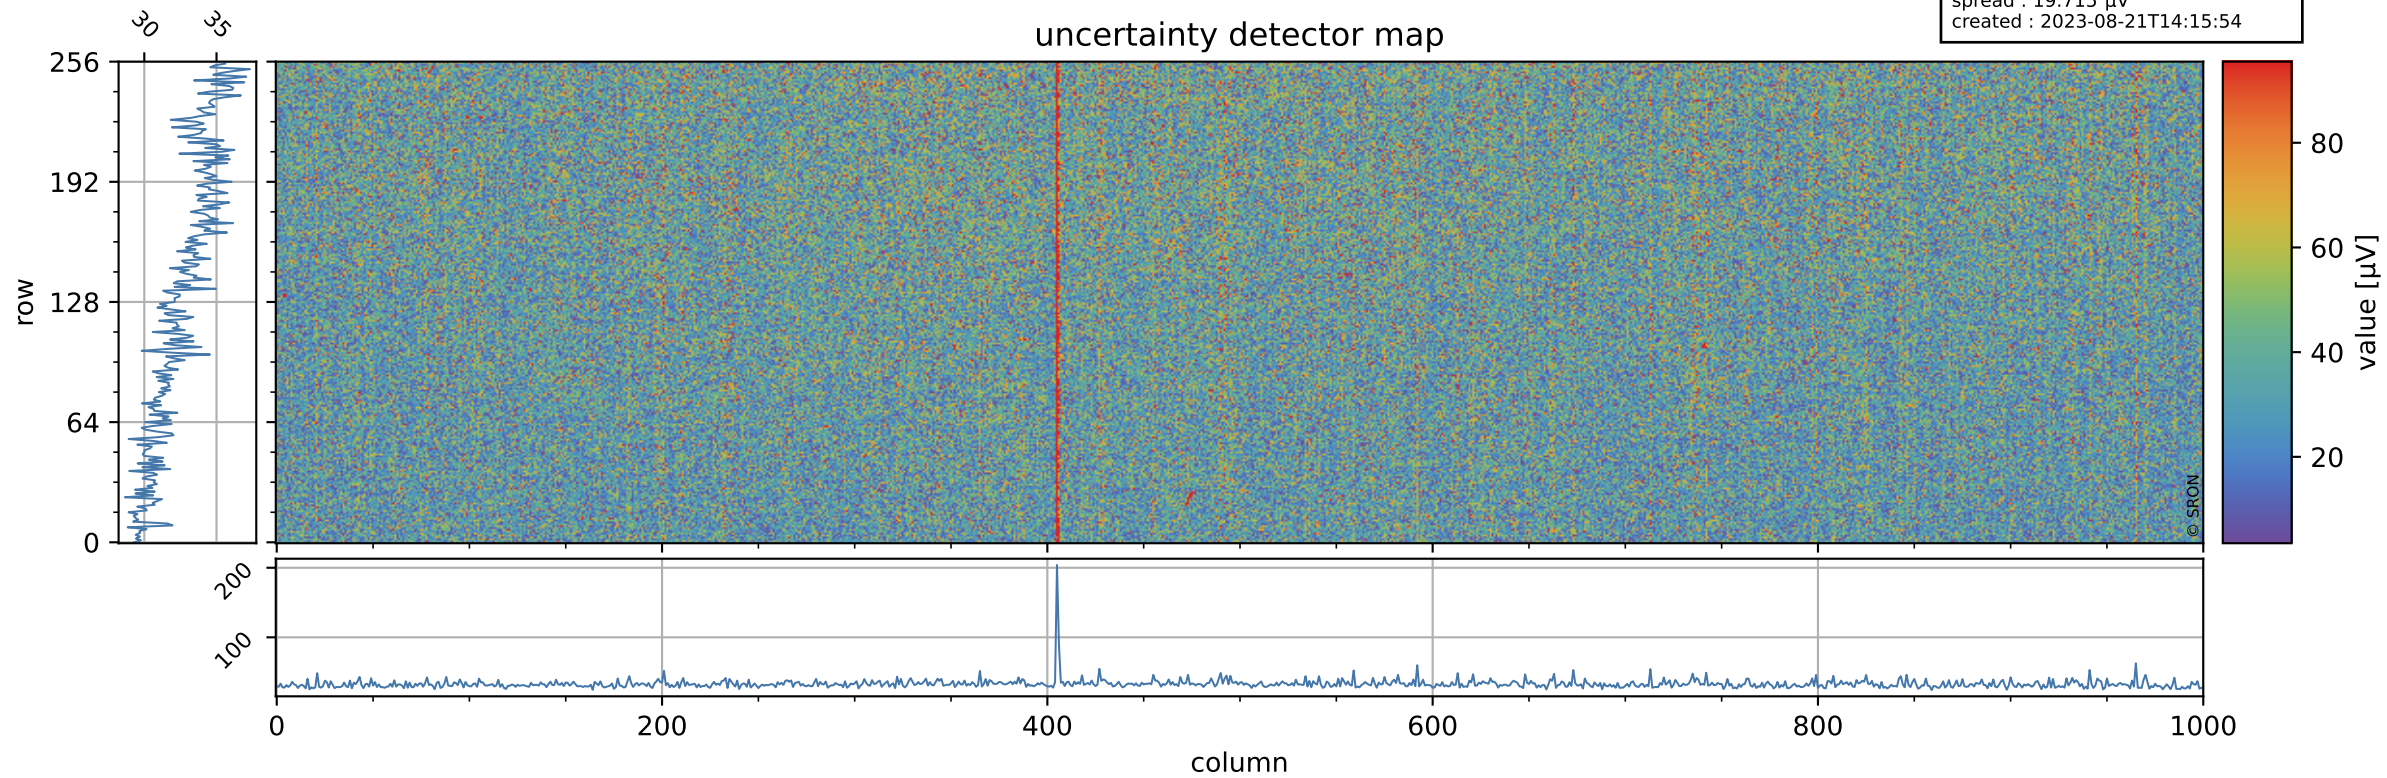

# Tropomi SWIR offset (official)

orbits : 20 in [3802, 3847]  
coverage : 2018-07-08 / 2018-07-11  
median : 0.52598 V  
spread : 0.035935 V  
created : 2023-08-21T14:15:53

## value detector map

# Tropomi SWIR offset (official)

orbits : 20 in [3802, 3847]  
coverage : 2018-07-08 / 2018-07-11  
median : 33.241  $\mu\text{V}$   
spread : 19.715  $\mu\text{V}$   
created : 2023-08-21T14:15:54

# Tropomi SWIR offset (official) ground-tracks of Sentinel-5P

orbits : 20 in [3802, 3847]  
coverage : 2018-07-08 / 2018-07-11  
created : 2023-08-21T14:15:54