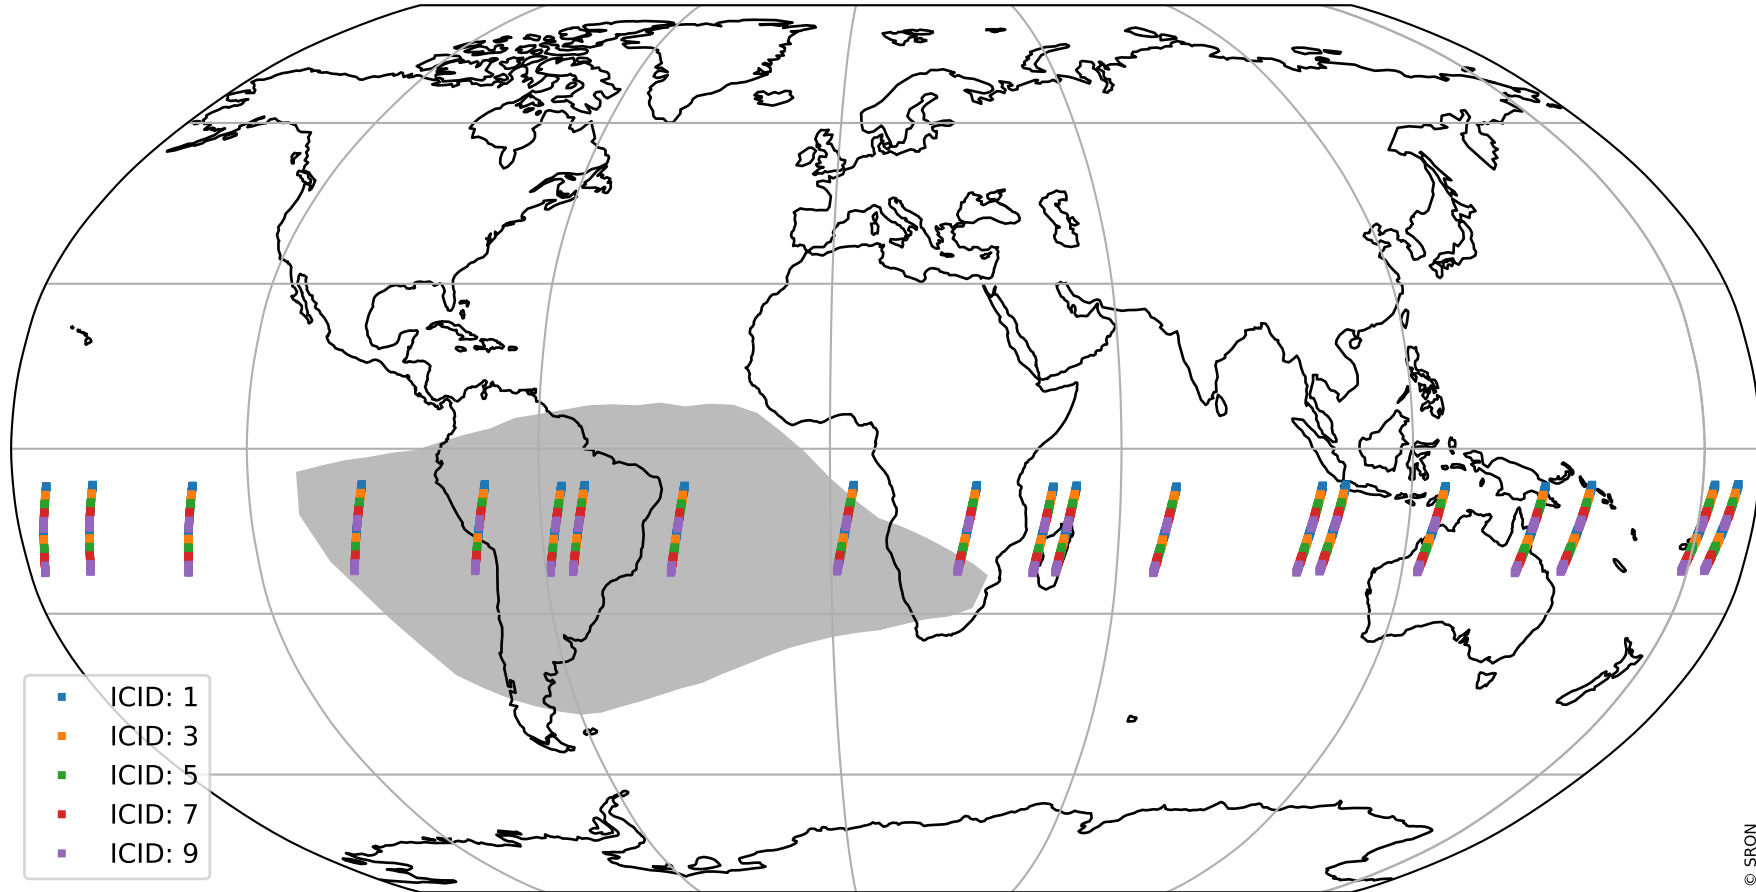

# Tropomi SWIR offset (official)

orbits : 20 in [3802, 3847]  
coverage : 2018-07-08 / 2018-07-11  
median : 33.241  $\mu\text{V}$   
spread : 19.715  $\mu\text{V}$   
created : 2023-08-21T14:15:54

# Tropomi SWIR offset (official)

orbits : 20 in [3802, 3847]  
coverage : 2018-07-08 / 2018-07-11  
median : -0.039562 mV  
spread : 0.32107 mV  
created : 2023-08-21T14:15:54

value compared with SWIR offset CKD

# Tropomi SWIR offset (official) ground-tracks of Sentinel-5P

orbits : 20 in [3802, 3847]  
coverage : 2018-07-08 / 2018-07-11  
created : 2023-08-21T14:15:54

# Tropomi SWIR offset (official)

orbits : [2827, 3847]  
coverage : 2018-04-30 / 2018-07-11  
created : 2023-08-21T14:15:54