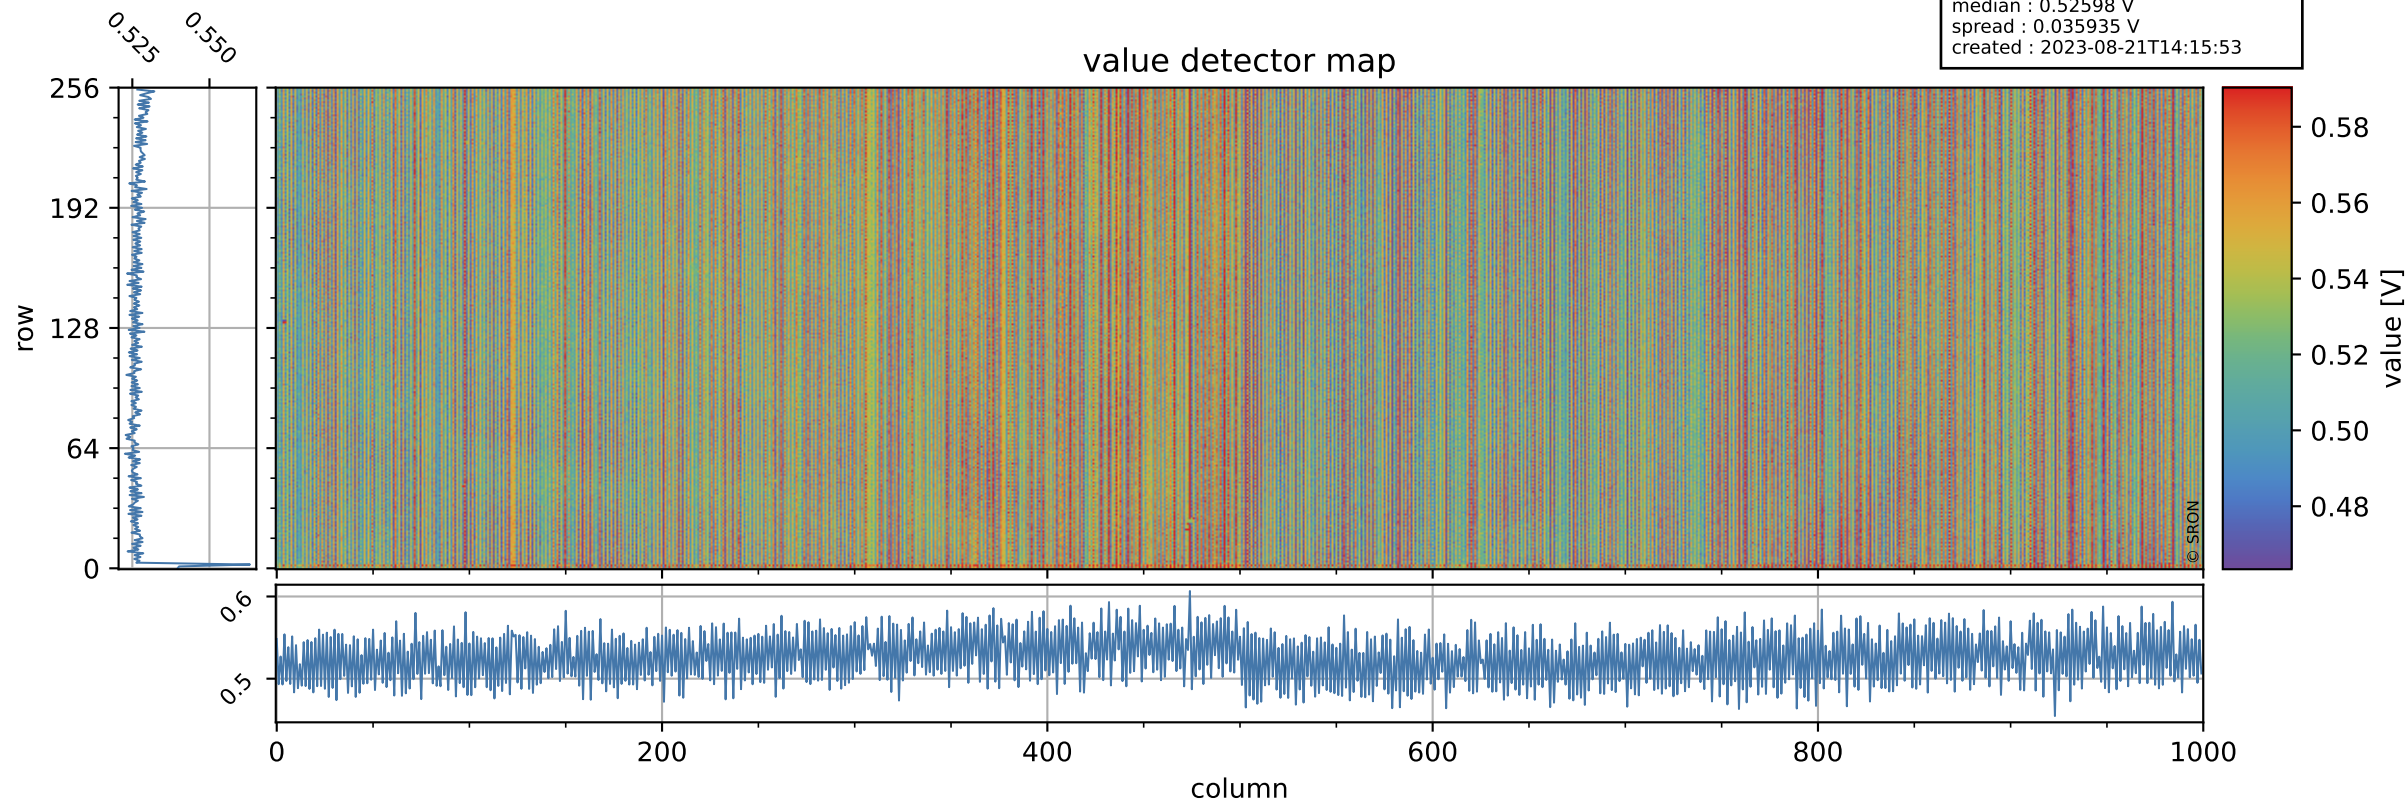

# Tropomi SWIR offset (official)

orbits : 20 in [3802, 3847]  
coverage : 2018-07-08 / 2018-07-11  
median : 0.52598 V  
spread : 0.035935 V  
created : 2023-08-21T14:15:53

## value detector map

# Tropomi SWIR offset (official)

orbits : 20 in [3802, 3847]  
coverage : 2018-07-08 / 2018-07-11  
median : 33.241  $\mu\text{V}$   
spread : 19.715  $\mu\text{V}$   
created : 2023-08-21T14:15:54

# Tropomi SWIR offset (official) ground-tracks of Sentinel-5P

orbits : 20 in [3802, 3847]  
coverage : 2018-07-08 / 2018-07-11  
created : 2023-08-21T14:15:54