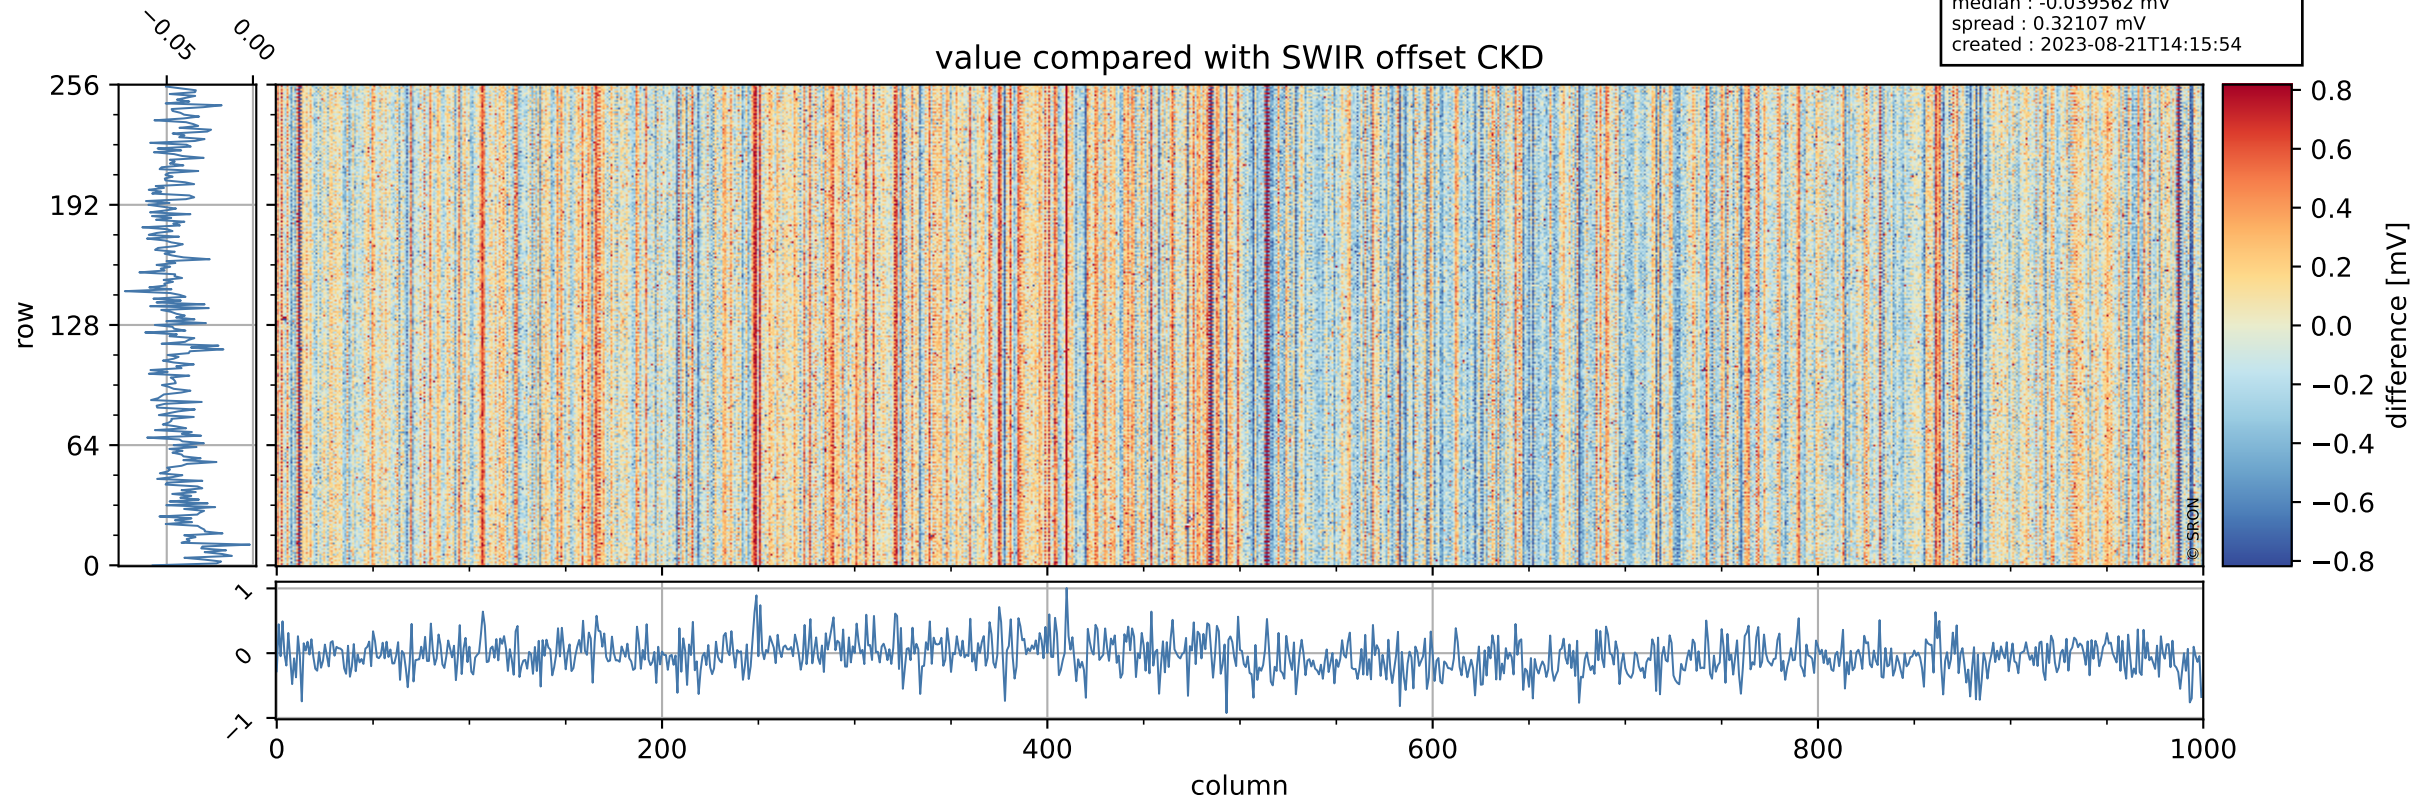

## value detector map

# Tropomi SWIR offset (official)

orbits : 20 in [3802, 3847]  
coverage : 2018-07-08 / 2018-07-11  
median : 33.241  $\mu\text{V}$   
spread : 19.715  $\mu\text{V}$   
created : 2023-08-21T14:15:54

# Tropomi SWIR offset (official)

orbits : 20 in [3802, 3847]  
coverage : 2018-07-08 / 2018-07-11  
median : -0.039562 mV  
spread : 0.32107 mV  
created : 2023-08-21T14:15:54

value compared with SWIR offset CKD

# Tropomi SWIR offset (official) ground-tracks of Sentinel-5P

orbits : 20 in [3802, 3847]  
coverage : 2018-07-08 / 2018-07-11  
created : 2023-08-21T14:15:54