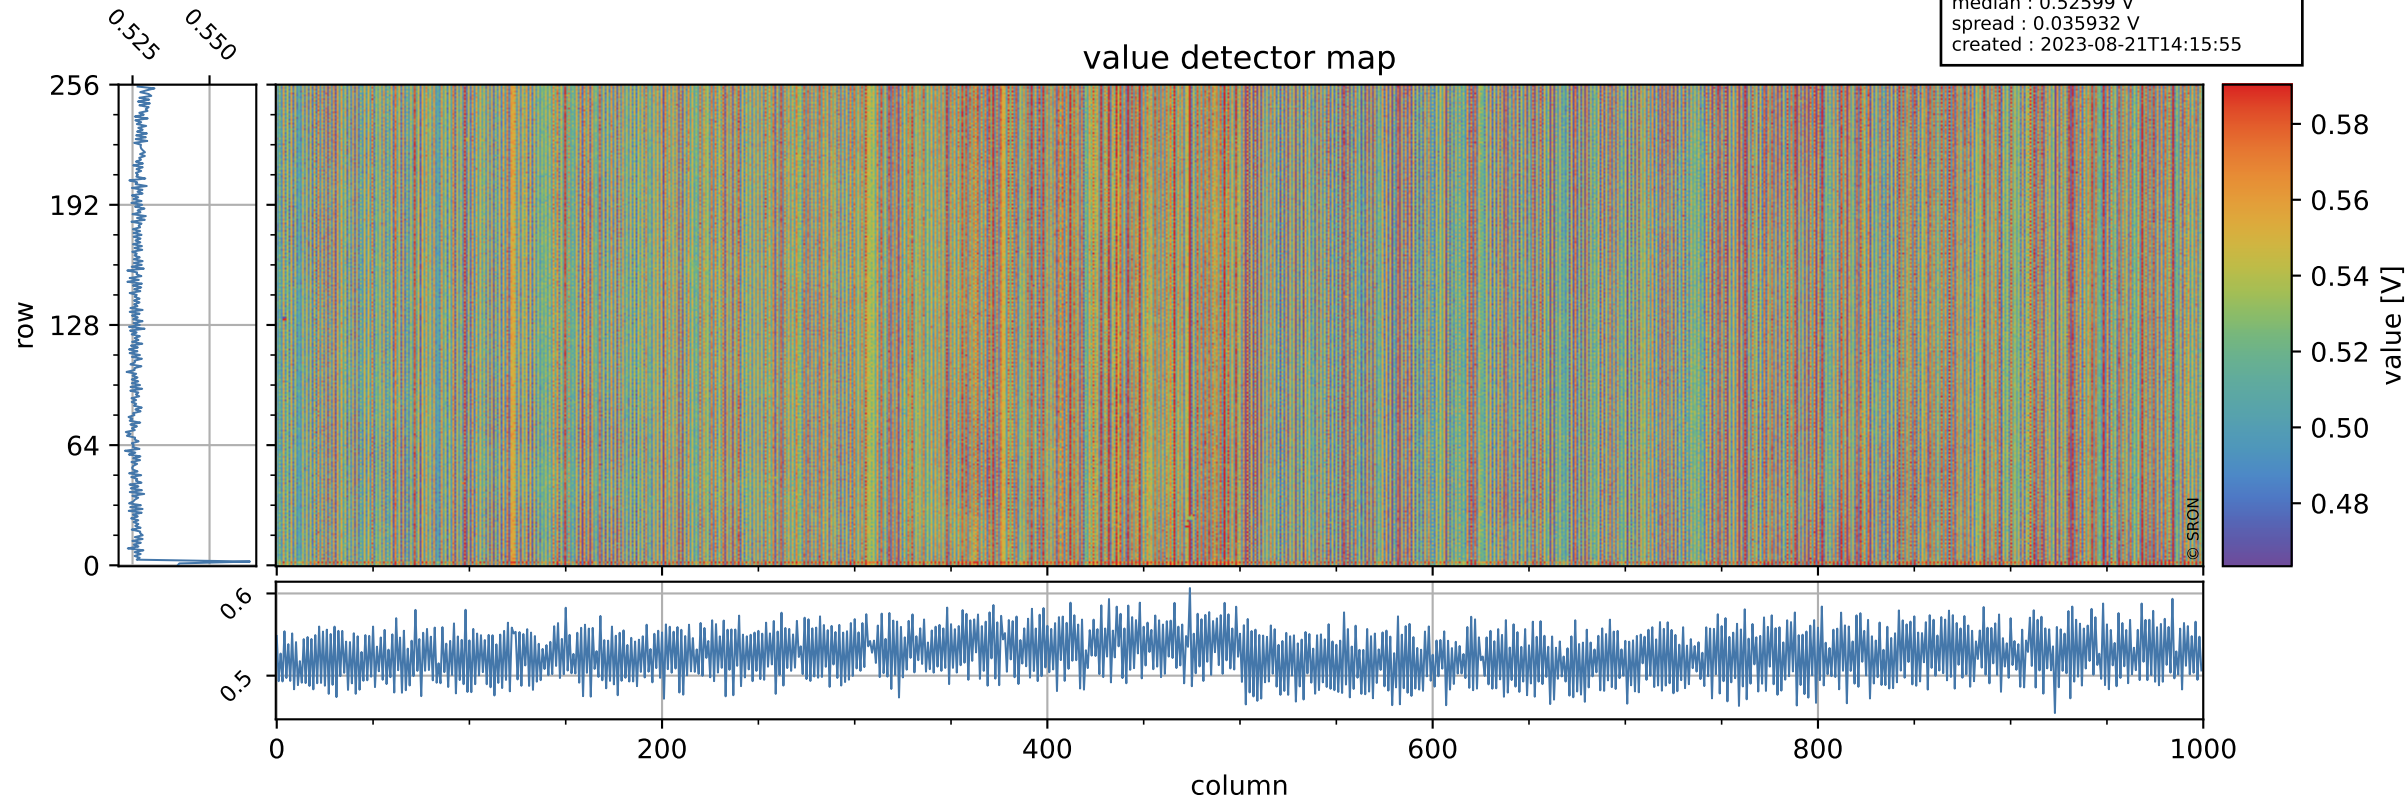

Tropomi SWIR offset (official)

orbits : 19 in [3817, 3862]
coverage : 2018-07-09 / 2018-07-12
median : 0.52599 V
spread : 0.035932 V
created : 2023-08-21T14:15:55

value detector map

Tropomi SWIR offset (official)

orbits : 19 in [3817, 3862]
coverage : 2018-07-09 / 2018-07-12
median : 34.205 μV
spread : 19.906 μV
created : 2023-08-21T14:15:55

Tropomi SWIR offset (official)

orbits : 19 in [3817, 3862]
coverage : 2018-07-09 / 2018-07-12
median : -0.027812 mV
spread : 0.32134 mV
created : 2023-08-21T14:15:56

value compared with SWIR offset CKD

Tropomi SWIR offset (official) ground-tracks of Sentinel-5P

orbits : 19 in [3817, 3862]
coverage : 2018-07-09 / 2018-07-12
created : 2023-08-21T14:15:56

Tropomi SWIR offset (official)

orbits : [2827, 3862]
coverage : 2018-04-30 / 2018-07-12
created : 2023-08-21T14:15:56

trend of detector median & temperatures