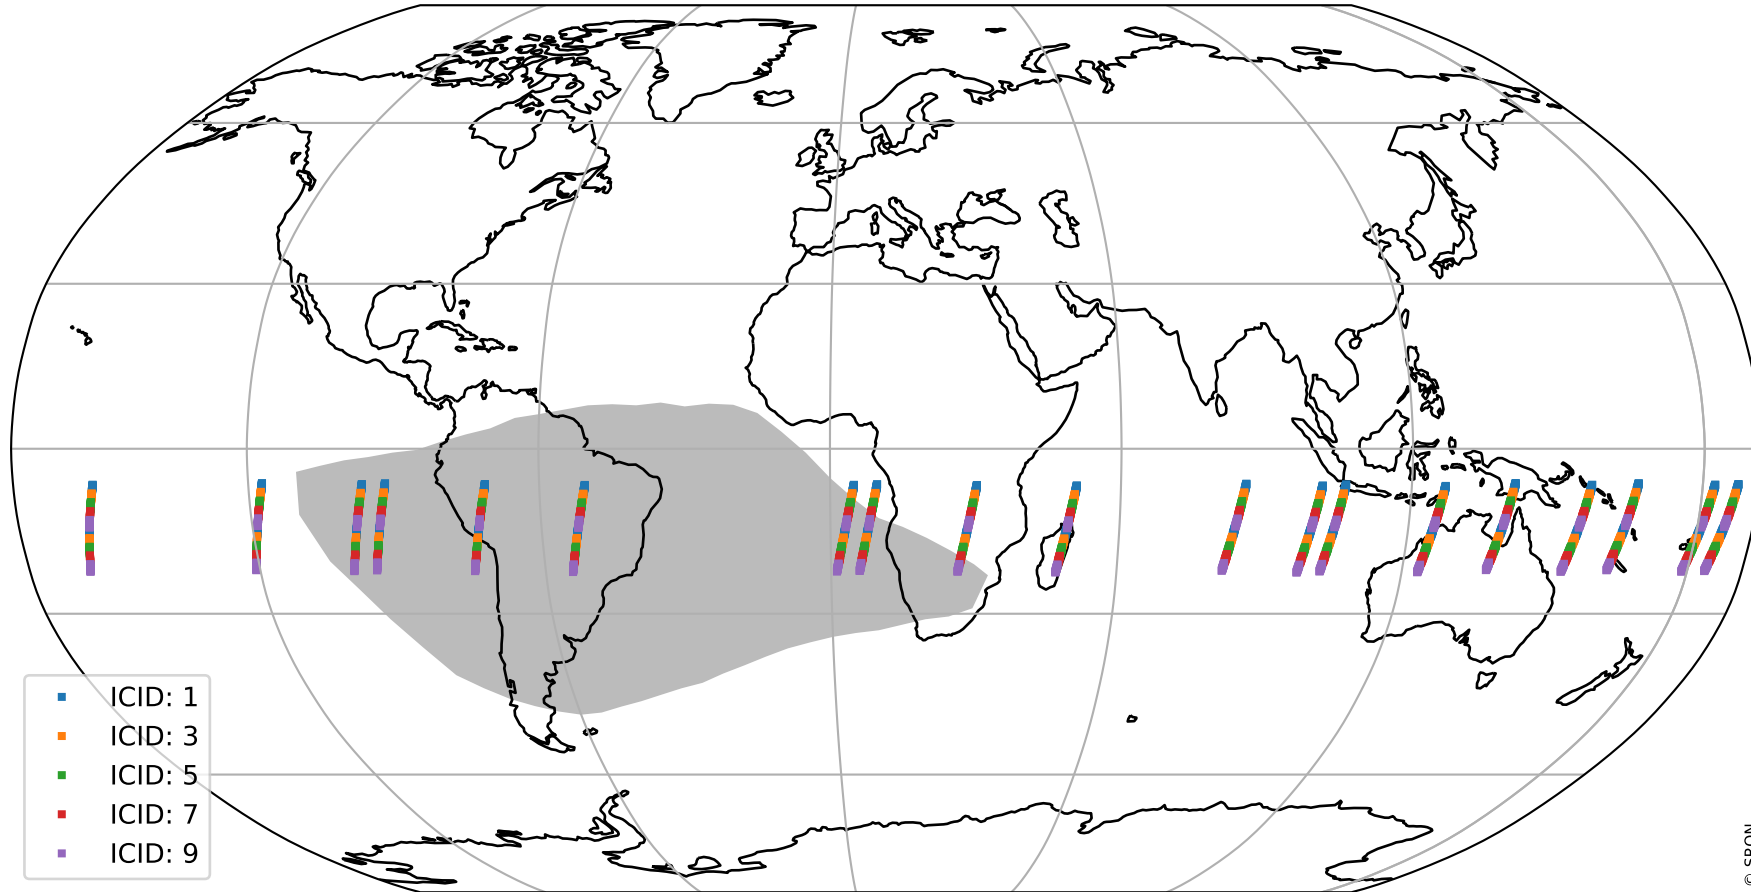

Tropomi SWIR offset (official)

orbits : 19 in [3817, 3862]
coverage : 2018-07-09 / 2018-07-12
median : 0.52599 V
spread : 0.035932 V
created : 2023-08-21T14:15:55

value detector map

Tropomi SWIR offset (official)

orbits : 19 in [3817, 3862]
coverage : 2018-07-09 / 2018-07-12
median : 34.205 μV
spread : 19.906 μV
created : 2023-08-21T14:15:55

Tropomi SWIR offset (official)

orbits : 19 in [3817, 3862]
coverage : 2018-07-09 / 2018-07-12
median : -0.027812 mV
spread : 0.32134 mV
created : 2023-08-21T14:15:56

value compared with SWIR offset CKD

Tropomi SWIR offset (official) ground-tracks of Sentinel-5P

orbits : 19 in [3817, 3862]
coverage : 2018-07-09 / 2018-07-12
created : 2023-08-21T14:15:56

Tropomi SWIR offset (official)

orbits : [2827, 3862]
coverage : 2018-04-30 / 2018-07-12
created : 2023-08-21T14:15:56

trend of detector median & temperatures