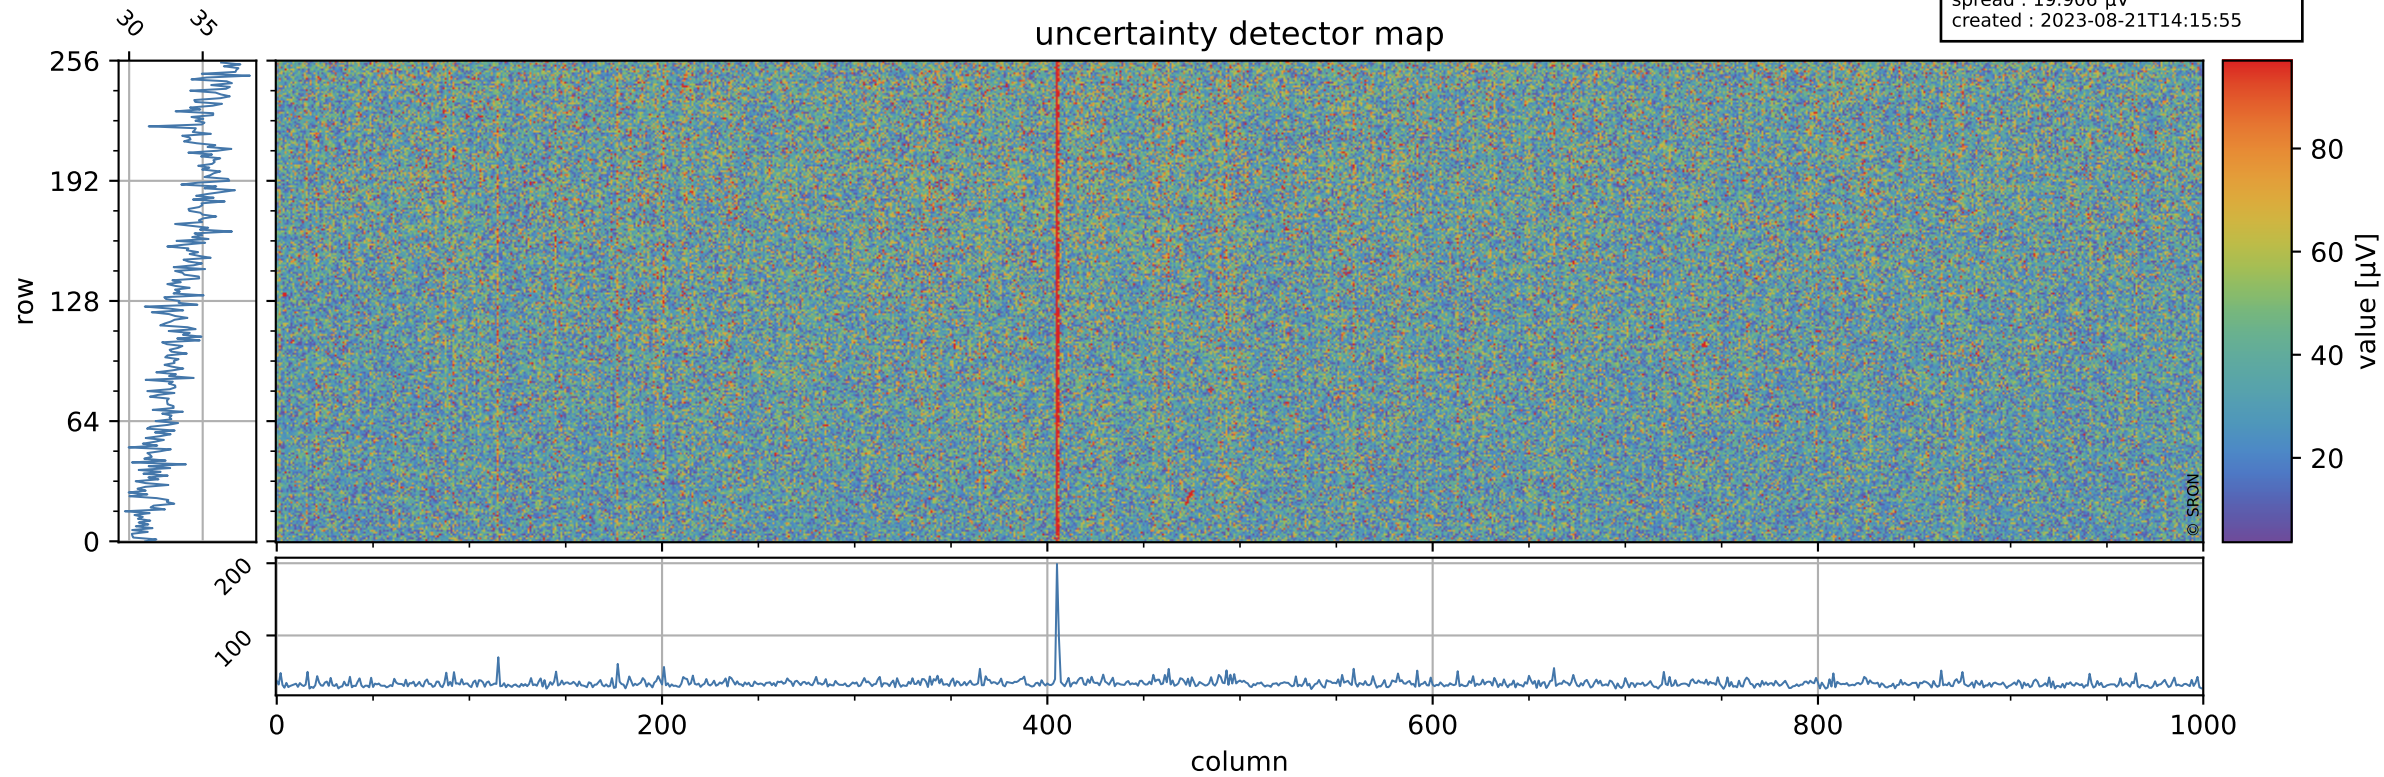

Tropomi SWIR offset (official)

orbits : 19 in [3817, 3862]
coverage : 2018-07-09 / 2018-07-12
median : 0.52599 V
spread : 0.035932 V
created : 2023-08-21T14:15:55

value detector map

Tropomi SWIR offset (official)

orbits : 19 in [3817, 3862]
coverage : 2018-07-09 / 2018-07-12
median : 34.205 μV
spread : 19.906 μV
created : 2023-08-21T14:15:55

Tropomi SWIR offset (official)

orbits : 19 in [3817, 3862]
coverage : 2018-07-09 / 2018-07-12
median : -0.027812 mV
spread : 0.32134 mV
created : 2023-08-21T14:15:56

value compared with SWIR offset CKD

Tropomi SWIR offset (official) ground-tracks of Sentinel-5P

orbits : 19 in [3817, 3862]
coverage : 2018-07-09 / 2018-07-12
created : 2023-08-21T14:15:56

Tropomi SWIR offset (official)

orbits : [2827, 3862]
coverage : 2018-04-30 / 2018-07-12
created : 2023-08-21T14:15:56

trend of detector median & temperatures