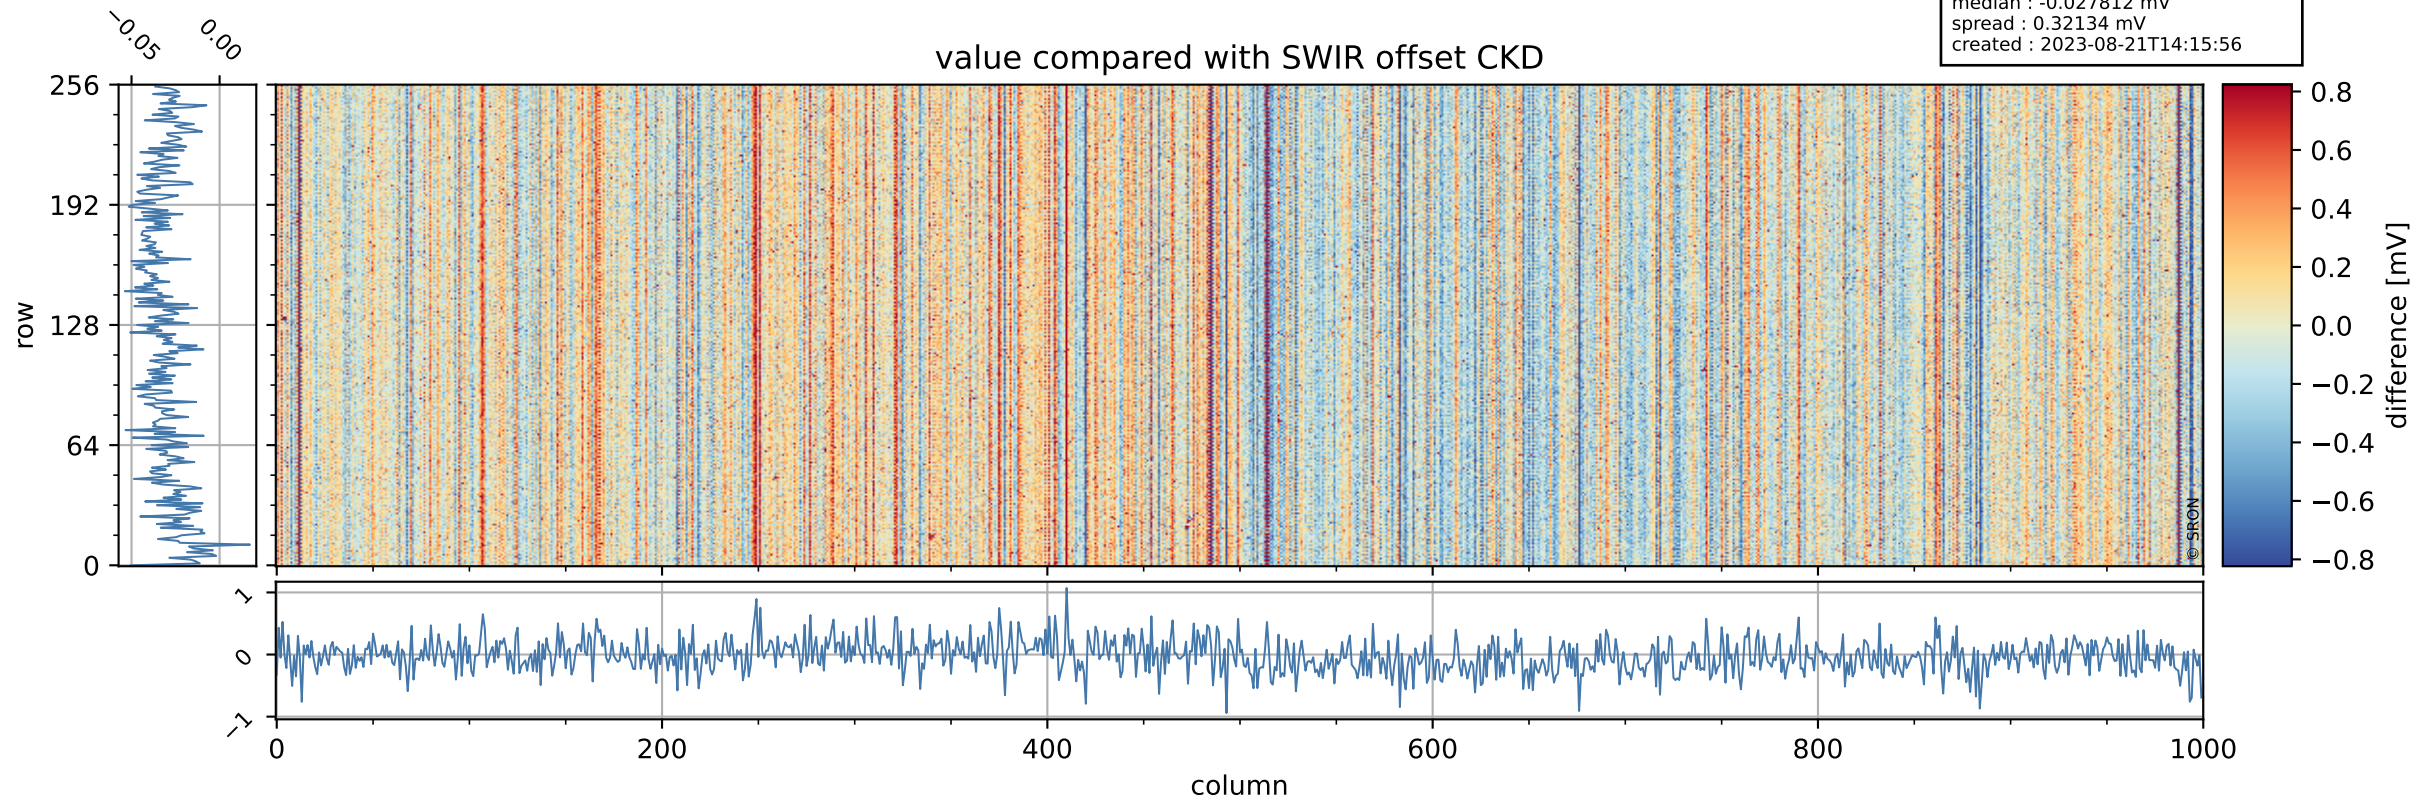

Tropomi SWIR offset (official)

orbits : 19 in [3817, 3862]
coverage : 2018-07-09 / 2018-07-12
median : 0.52599 V
spread : 0.035932 V
created : 2023-08-21T14:15:55

value detector map

Tropomi SWIR offset (official)

orbits : 19 in [3817, 3862]
coverage : 2018-07-09 / 2018-07-12
median : 34.205 μV
spread : 19.906 μV
created : 2023-08-21T14:15:55

Tropomi SWIR offset (official)

orbits : 19 in [3817, 3862]
coverage : 2018-07-09 / 2018-07-12
median : -0.027812 mV
spread : 0.32134 mV
created : 2023-08-21T14:15:56

value compared with SWIR offset CKD

Tropomi SWIR offset (official) ground-tracks of Sentinel-5P

orbits : 19 in [3817, 3862]
coverage : 2018-07-09 / 2018-07-12
created : 2023-08-21T14:15:56

Tropomi SWIR offset (official)

orbits : [2827, 3862]
coverage : 2018-04-30 / 2018-07-12
created : 2023-08-21T14:15:56

trend of detector median & temperatures