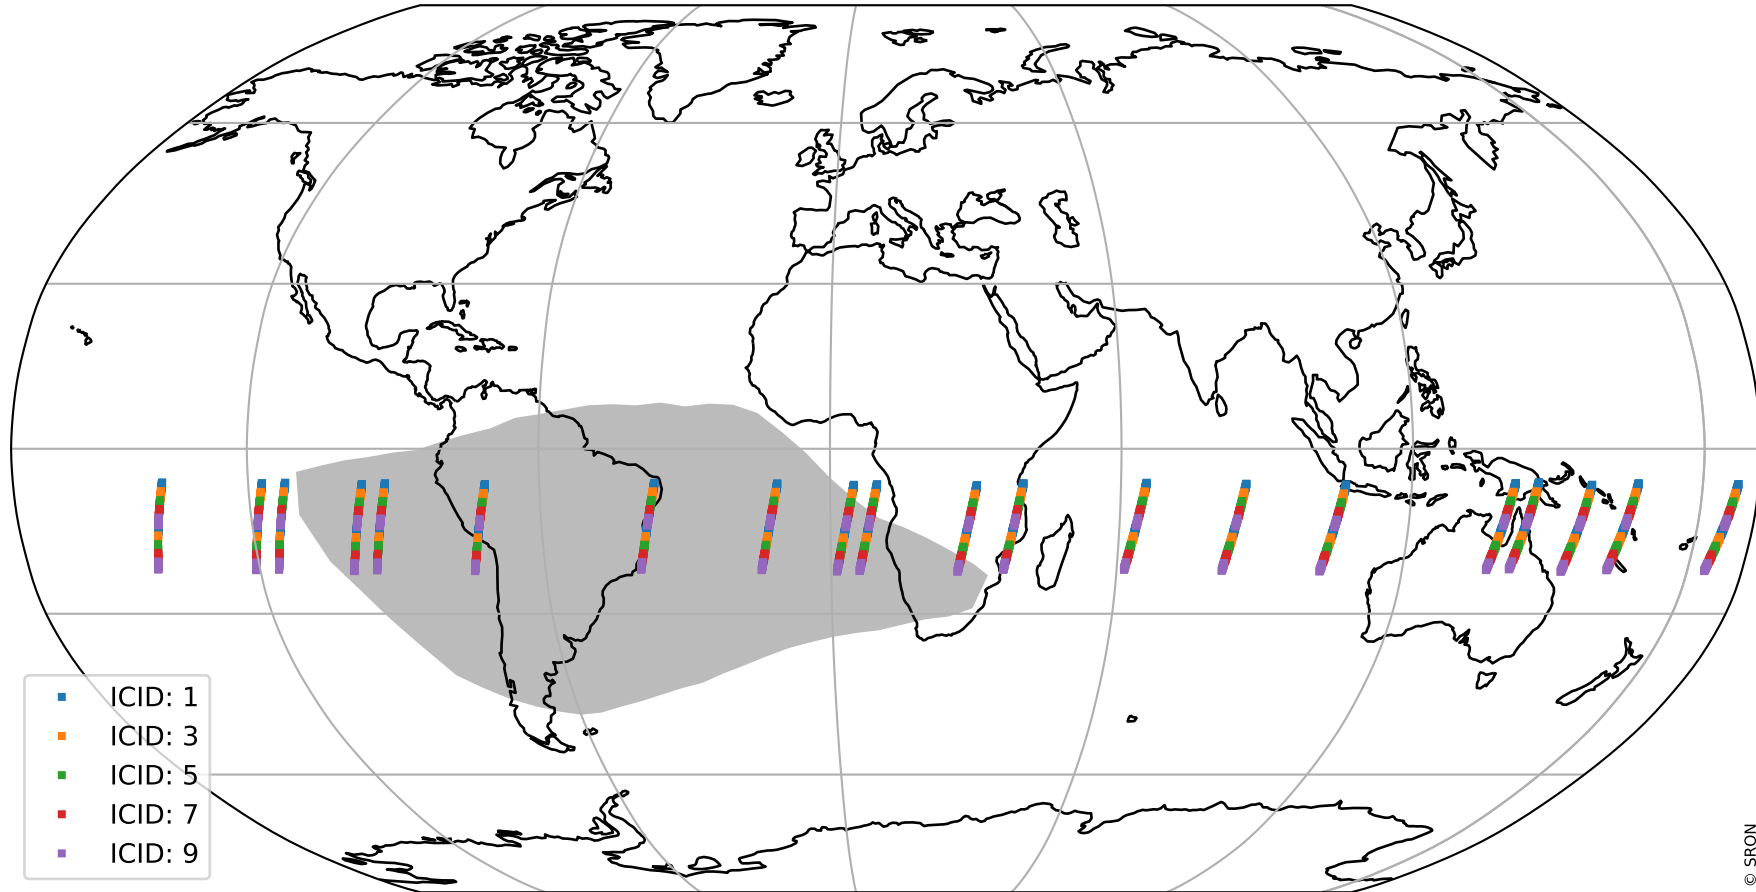

Tropomi SWIR offset (official)

orbits : 20 in [3832, 3877]
coverage : 2018-07-10 / 2018-07-13
median : 0.526 V
spread : 0.035928 V
created : 2023-08-21T14:15:57

value detector map

Tropomi SWIR offset (official)

orbits : 20 in [3832, 3877]
coverage : 2018-07-10 / 2018-07-13
median : 34.031 μV
spread : 19.86 μV
created : 2023-08-21T14:15:57

Tropomi SWIR offset (official)

orbits : 20 in [3832, 3877]
coverage : 2018-07-10 / 2018-07-13
median : -0.023557 mV
spread : 0.32053 mV
created : 2023-08-21T14:15:57

value compared with SWIR offset CKD

Tropomi SWIR offset (official) ground-tracks of Sentinel-5P

orbits : 20 in [3832, 3877]
coverage : 2018-07-10 / 2018-07-13
created : 2023-08-21T14:15:57

Tropomi SWIR offset (official)

orbits : [2827, 3877]
coverage : 2018-04-30 / 2018-07-13
created : 2023-08-21T14:15:58

trend of detector median & temperatures