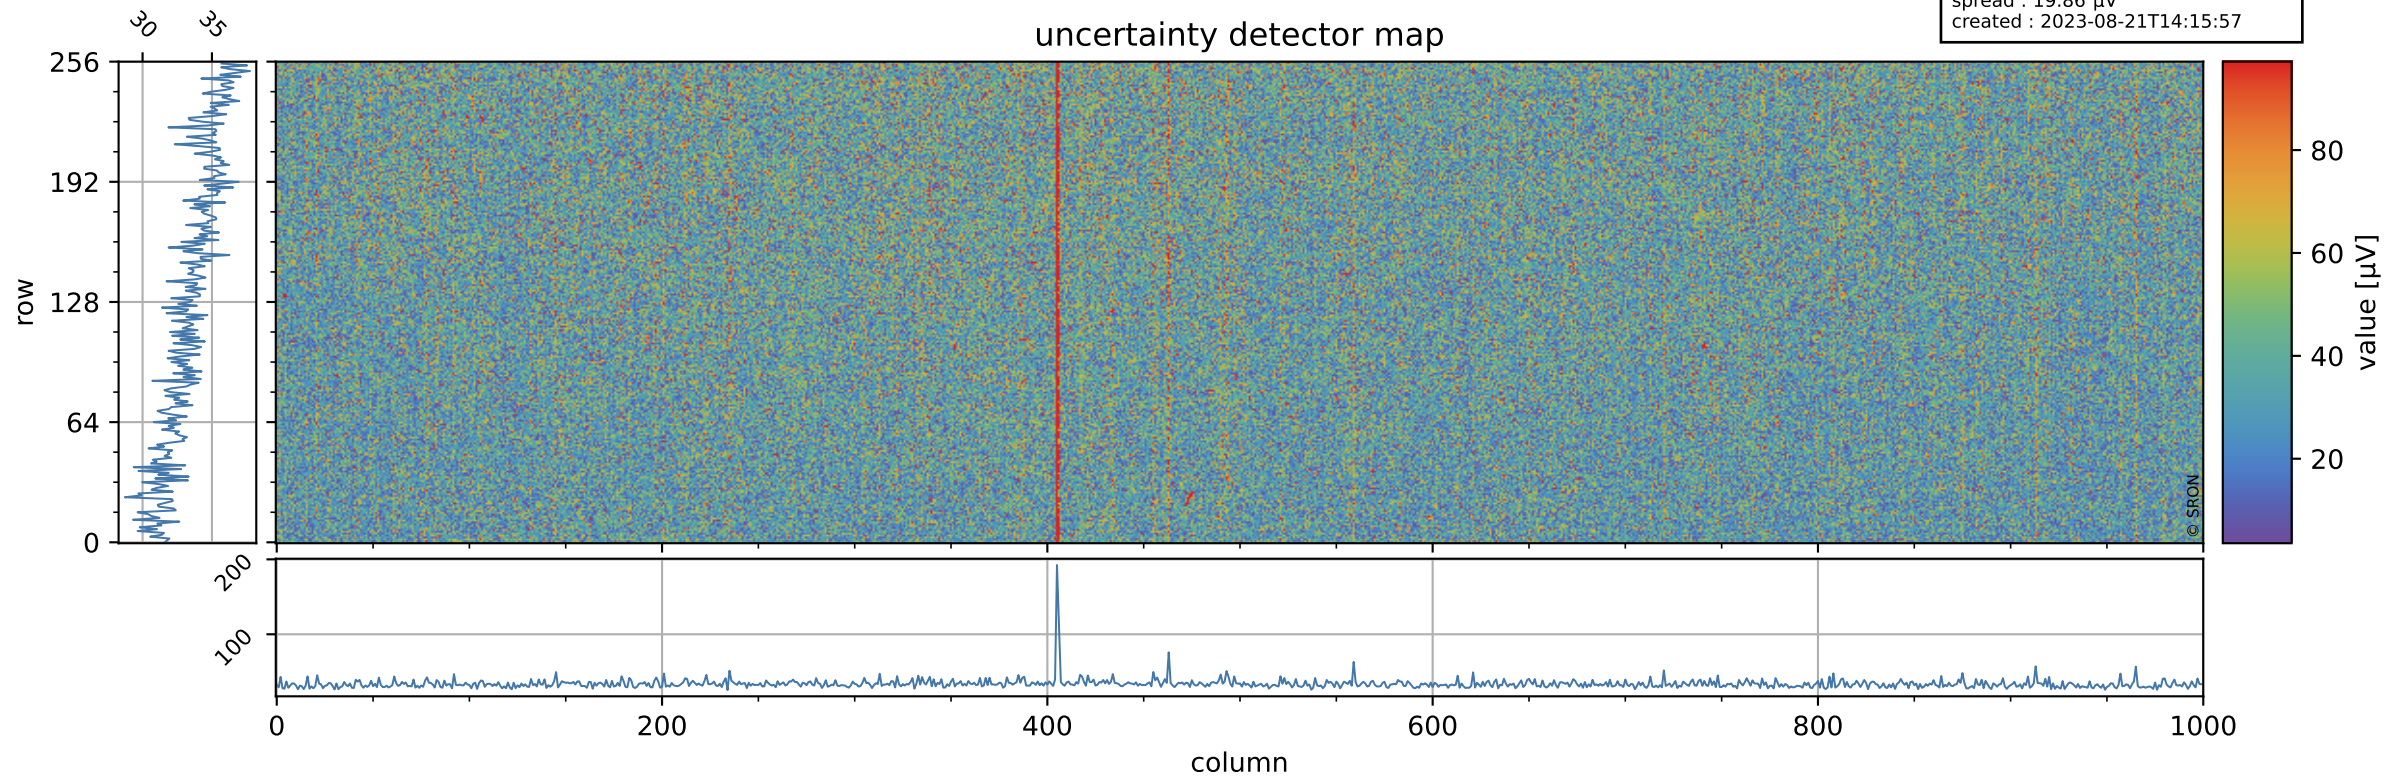

Tropomi SWIR offset (official)

orbits : 20 in [3832, 3877]
coverage : 2018-07-10 / 2018-07-13
median : 0.526 V
spread : 0.035928 V
created : 2023-08-21T14:15:57

value detector map

Tropomi SWIR offset (official)

orbits : 20 in [3832, 3877]
coverage : 2018-07-10 / 2018-07-13
median : 34.031 μV
spread : 19.86 μV
created : 2023-08-21T14:15:57

Tropomi SWIR offset (official)

orbits : 20 in [3832, 3877]
coverage : 2018-07-10 / 2018-07-13
median : -0.023557 mV
spread : 0.32053 mV
created : 2023-08-21T14:15:57

value compared with SWIR offset CKD

Tropomi SWIR offset (official) ground-tracks of Sentinel-5P

orbits : 20 in [3832, 3877]
coverage : 2018-07-10 / 2018-07-13
created : 2023-08-21T14:15:57

Tropomi SWIR offset (official)

orbits : [2827, 3877]
coverage : 2018-04-30 / 2018-07-13
created : 2023-08-21T14:15:58

trend of detector median & temperatures