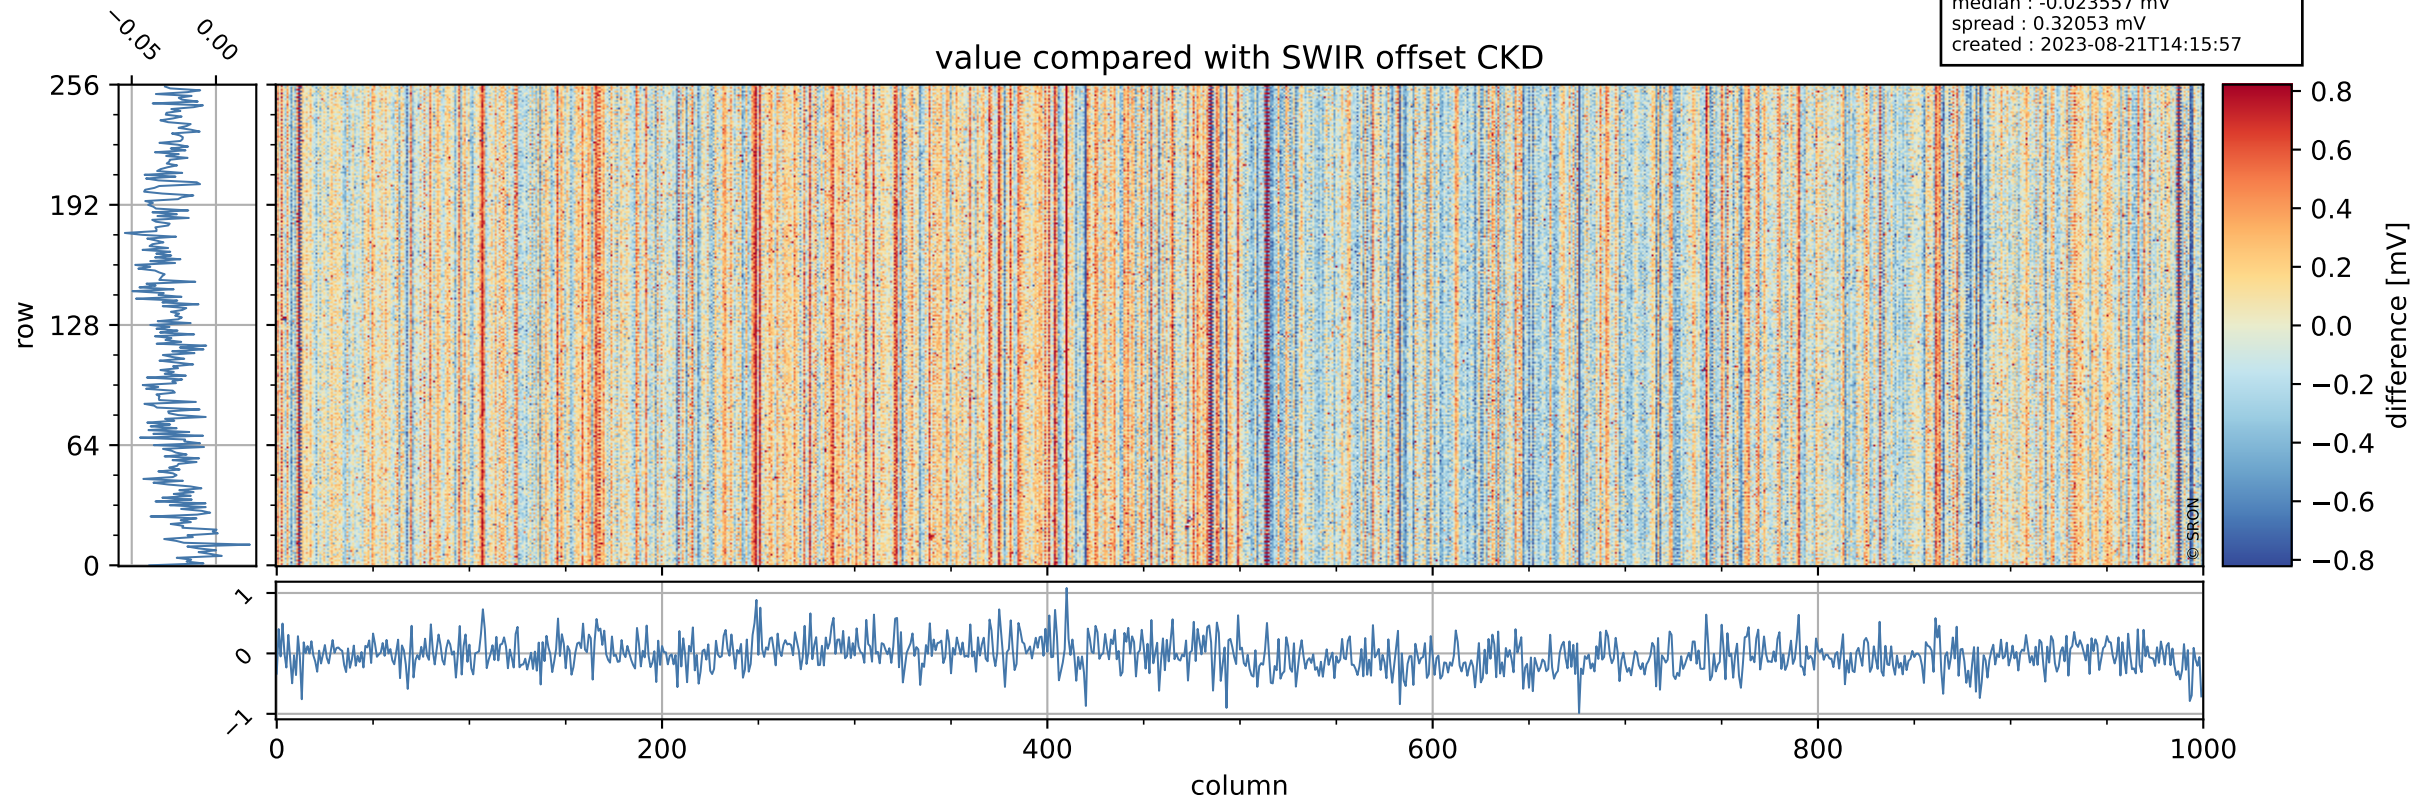

Tropomi SWIR offset (official)

orbits : 20 in [3832, 3877]
coverage : 2018-07-10 / 2018-07-13
median : 0.526 V
spread : 0.035928 V
created : 2023-08-21T14:15:57

value detector map

Tropomi SWIR offset (official)

orbits : 20 in [3832, 3877]
coverage : 2018-07-10 / 2018-07-13
median : 34.031 μV
spread : 19.86 μV
created : 2023-08-21T14:15:57

Tropomi SWIR offset (official)

orbits : 20 in [3832, 3877]
coverage : 2018-07-10 / 2018-07-13
median : -0.023557 mV
spread : 0.32053 mV
created : 2023-08-21T14:15:57

value compared with SWIR offset CKD

Tropomi SWIR offset (official) ground-tracks of Sentinel-5P

orbits : 20 in [3832, 3877]
coverage : 2018-07-10 / 2018-07-13
created : 2023-08-21T14:15:57

Tropomi SWIR offset (official)

orbits : [2827, 3877]
coverage : 2018-04-30 / 2018-07-13
created : 2023-08-21T14:15:58

trend of detector median & temperatures