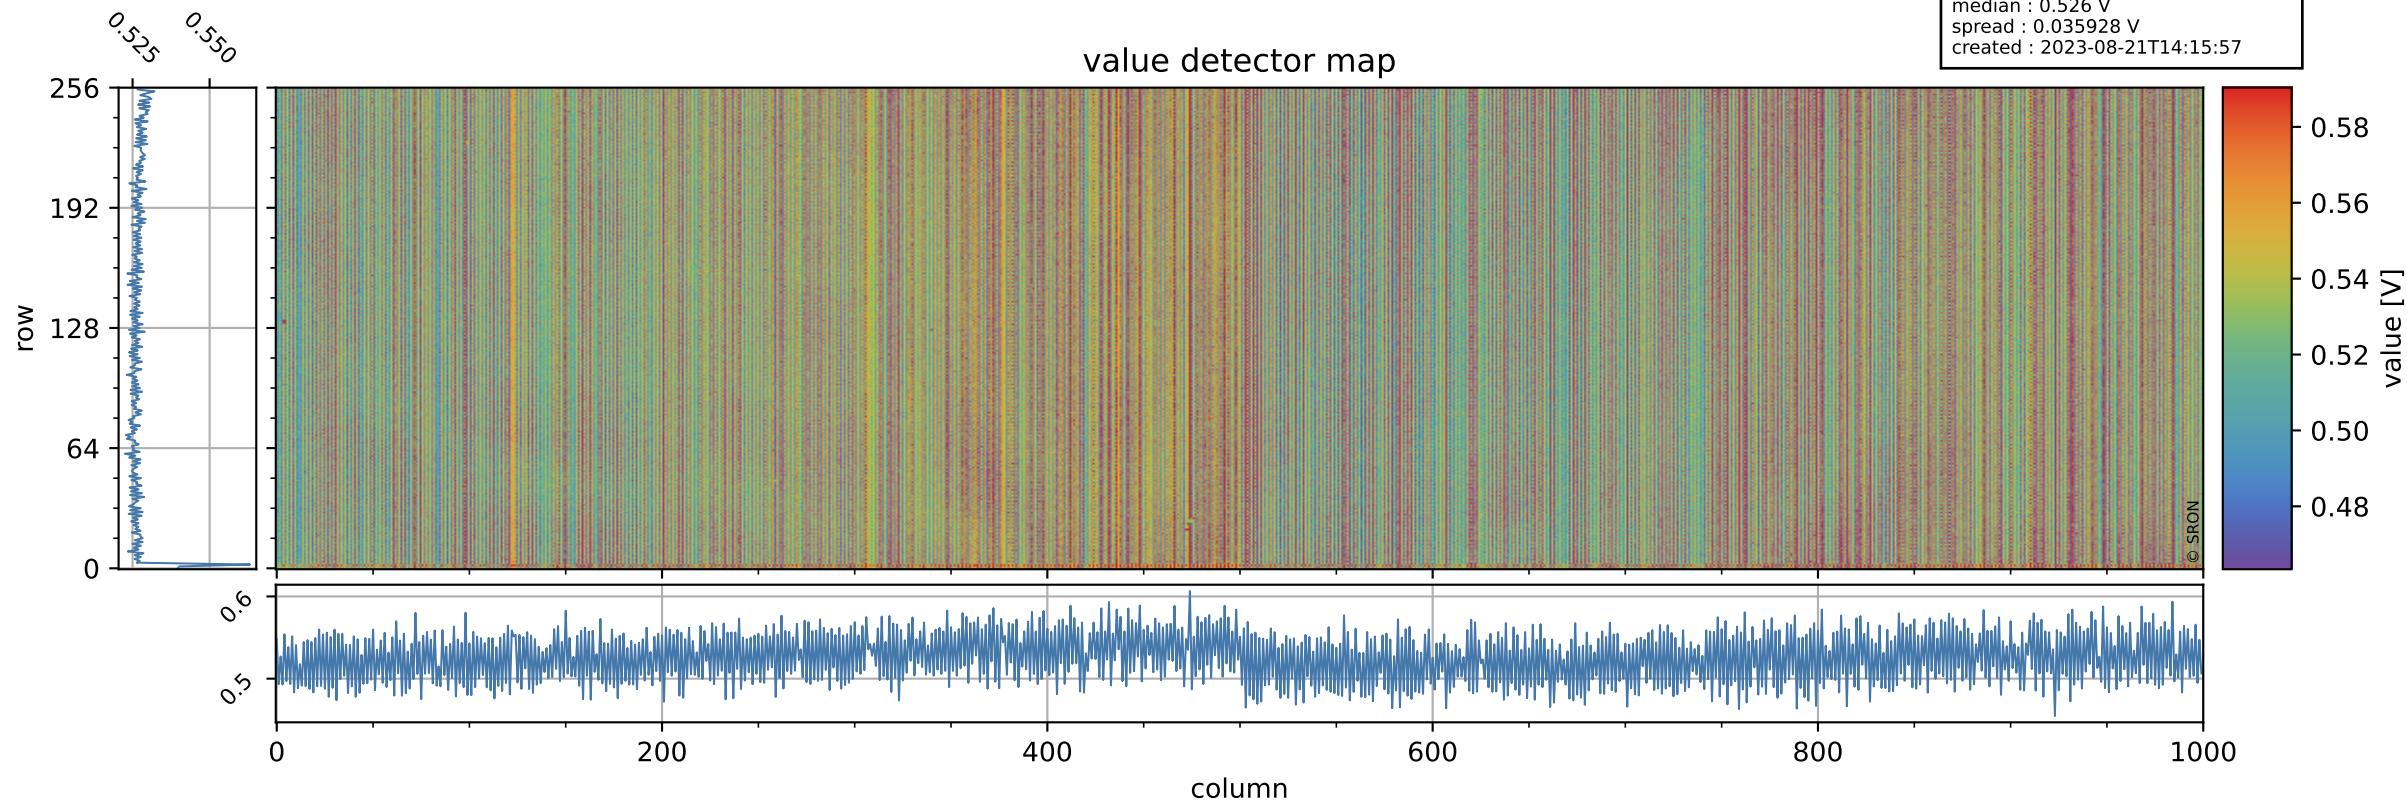

Tropomi SWIR offset (official)

orbits : 20 in [3832, 3877]
coverage : 2018-07-10 / 2018-07-13
median : 0.526 V
spread : 0.035928 V
created : 2023-08-21T14:15:57

value detector map

Tropomi SWIR offset (official)

orbits : 20 in [3832, 3877]
coverage : 2018-07-10 / 2018-07-13
median : 34.031 μV
spread : 19.86 μV
created : 2023-08-21T14:15:57

Tropomi SWIR offset (official)

orbits : 20 in [3832, 3877]
coverage : 2018-07-10 / 2018-07-13
median : -0.023557 mV
spread : 0.32053 mV
created : 2023-08-21T14:15:57

value compared with SWIR offset CKD

Tropomi SWIR offset (official) ground-tracks of Sentinel-5P

orbits : 20 in [3832, 3877]
coverage : 2018-07-10 / 2018-07-13
created : 2023-08-21T14:15:57

Tropomi SWIR offset (official)

orbits : [2827, 3877]
coverage : 2018-04-30 / 2018-07-13
created : 2023-08-21T14:15:58

trend of detector median & temperatures