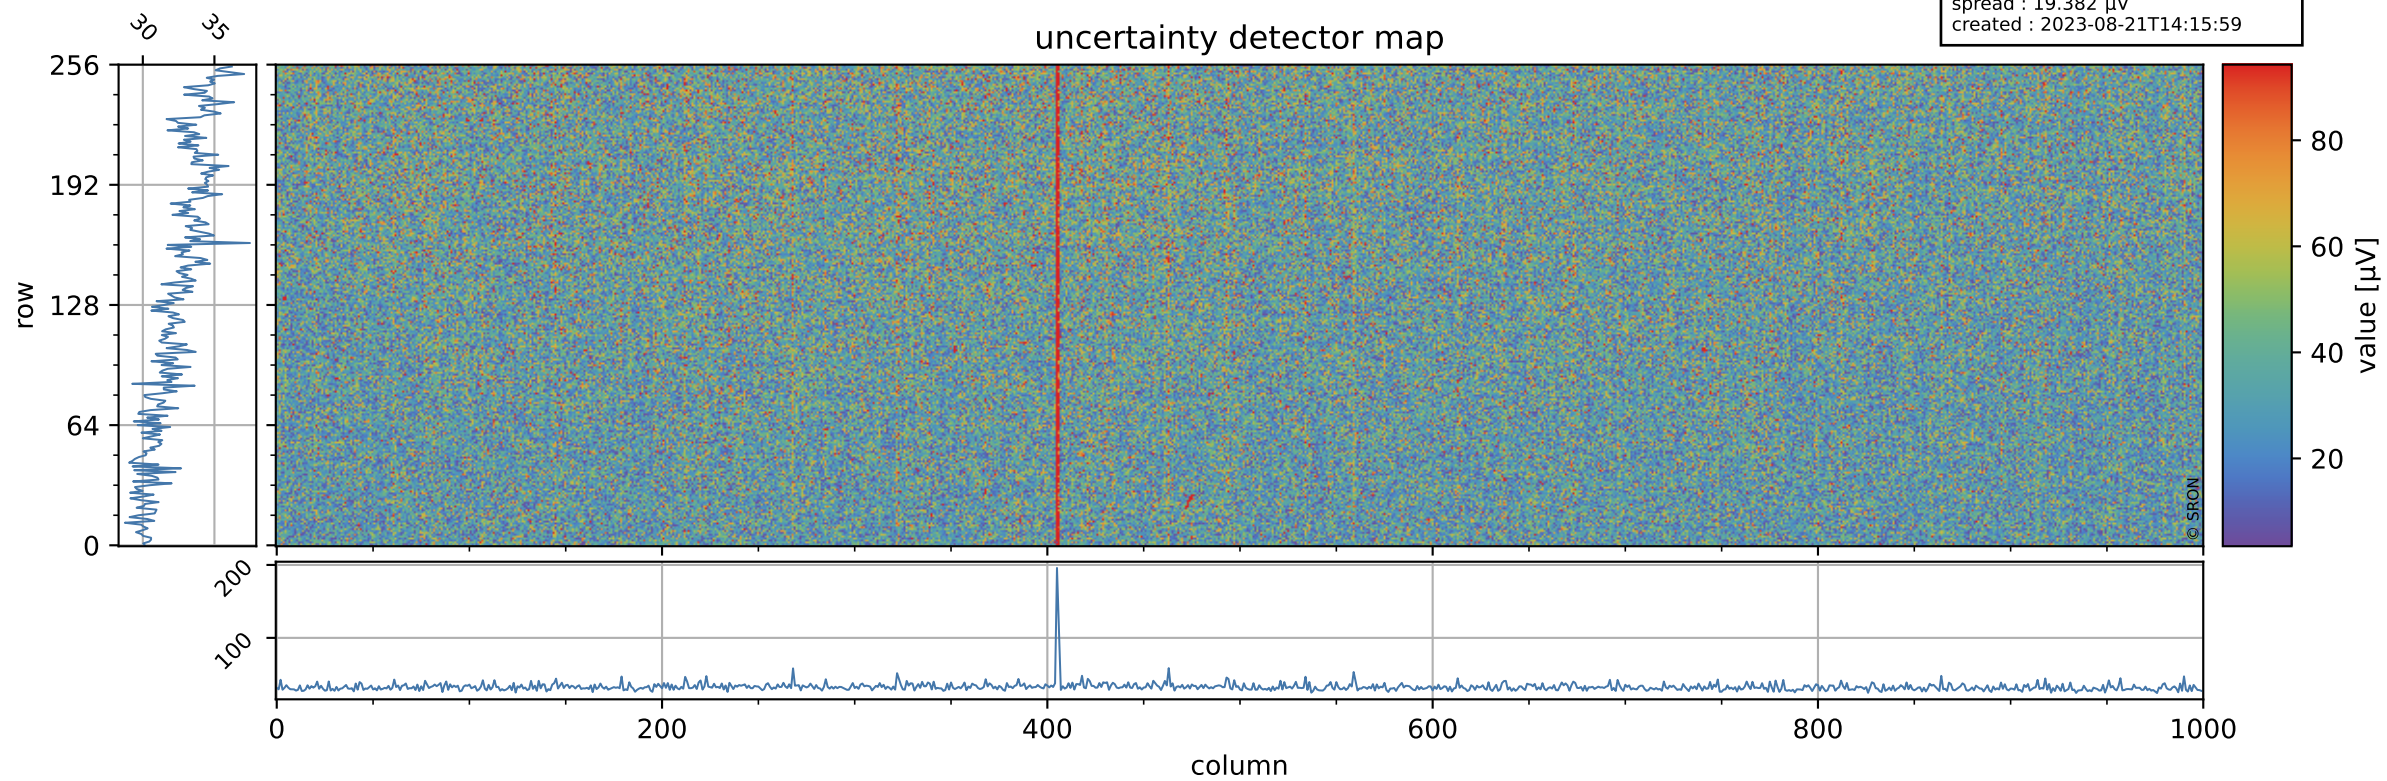

Tropomi SWIR offset (official)

orbits : 19 in [3847, 3892]
coverage : 2018-07-11 / 2018-07-14
median : 0.52601 V
spread : 0.035927 V
created : 2023-08-21T14:15:58

value detector map

Tropomi SWIR offset (official)

orbits : 19 in [3847, 3892]
coverage : 2018-07-11 / 2018-07-14
median : 32.983 μV
spread : 19.382 μV
created : 2023-08-21T14:15:59

Tropomi SWIR offset (official)

orbits : 19 in [3847, 3892]
coverage : 2018-07-11 / 2018-07-14
median : -0.014697 mV
spread : 0.31791 mV
created : 2023-08-21T14:15:59

value compared with SWIR offset CKD

Tropomi SWIR offset (official) ground-tracks of Sentinel-5P

orbits : 19 in [3847, 3892]
coverage : 2018-07-11 / 2018-07-14
created : 2023-08-21T14:15:59

Tropomi SWIR offset (official)

orbits : [2827, 3892]
coverage : 2018-04-30 / 2018-07-14
created : 2023-08-21T14:15:59

trend of detector median & temperatures