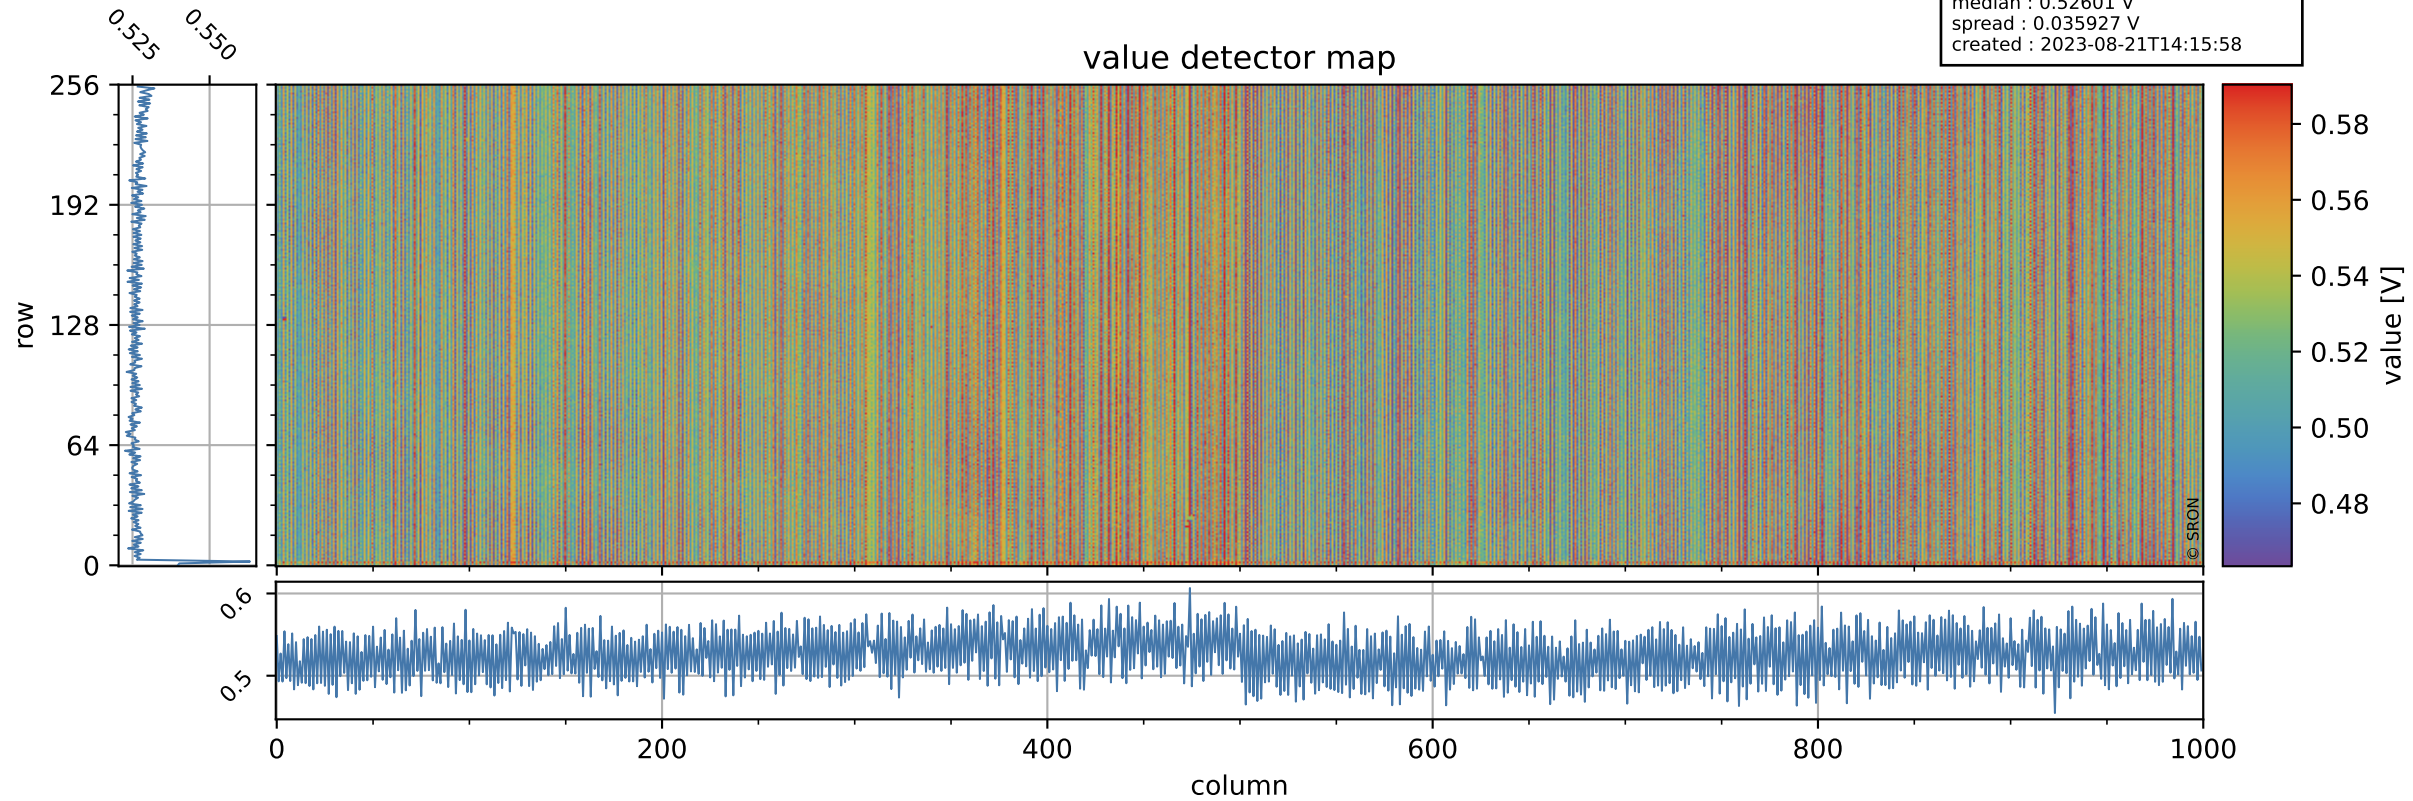

Tropomi SWIR offset (official)

orbits : 19 in [3847, 3892]
coverage : 2018-07-11 / 2018-07-14
median : 0.52601 V
spread : 0.035927 V
created : 2023-08-21T14:15:58

value detector map

Tropomi SWIR offset (official)

orbits : 19 in [3847, 3892]
coverage : 2018-07-11 / 2018-07-14
median : 32.983 μV
spread : 19.382 μV
created : 2023-08-21T14:15:59

Tropomi SWIR offset (official)

orbits : 19 in [3847, 3892]
coverage : 2018-07-11 / 2018-07-14
median : -0.014697 mV
spread : 0.31791 mV
created : 2023-08-21T14:15:59

value compared with SWIR offset CKD

Tropomi SWIR offset (official) ground-tracks of Sentinel-5P

orbits : 19 in [3847, 3892]
coverage : 2018-07-11 / 2018-07-14
created : 2023-08-21T14:15:59

Tropomi SWIR offset (official)

orbits : [2827, 3892]
coverage : 2018-04-30 / 2018-07-14
created : 2023-08-21T14:15:59

trend of detector median & temperatures