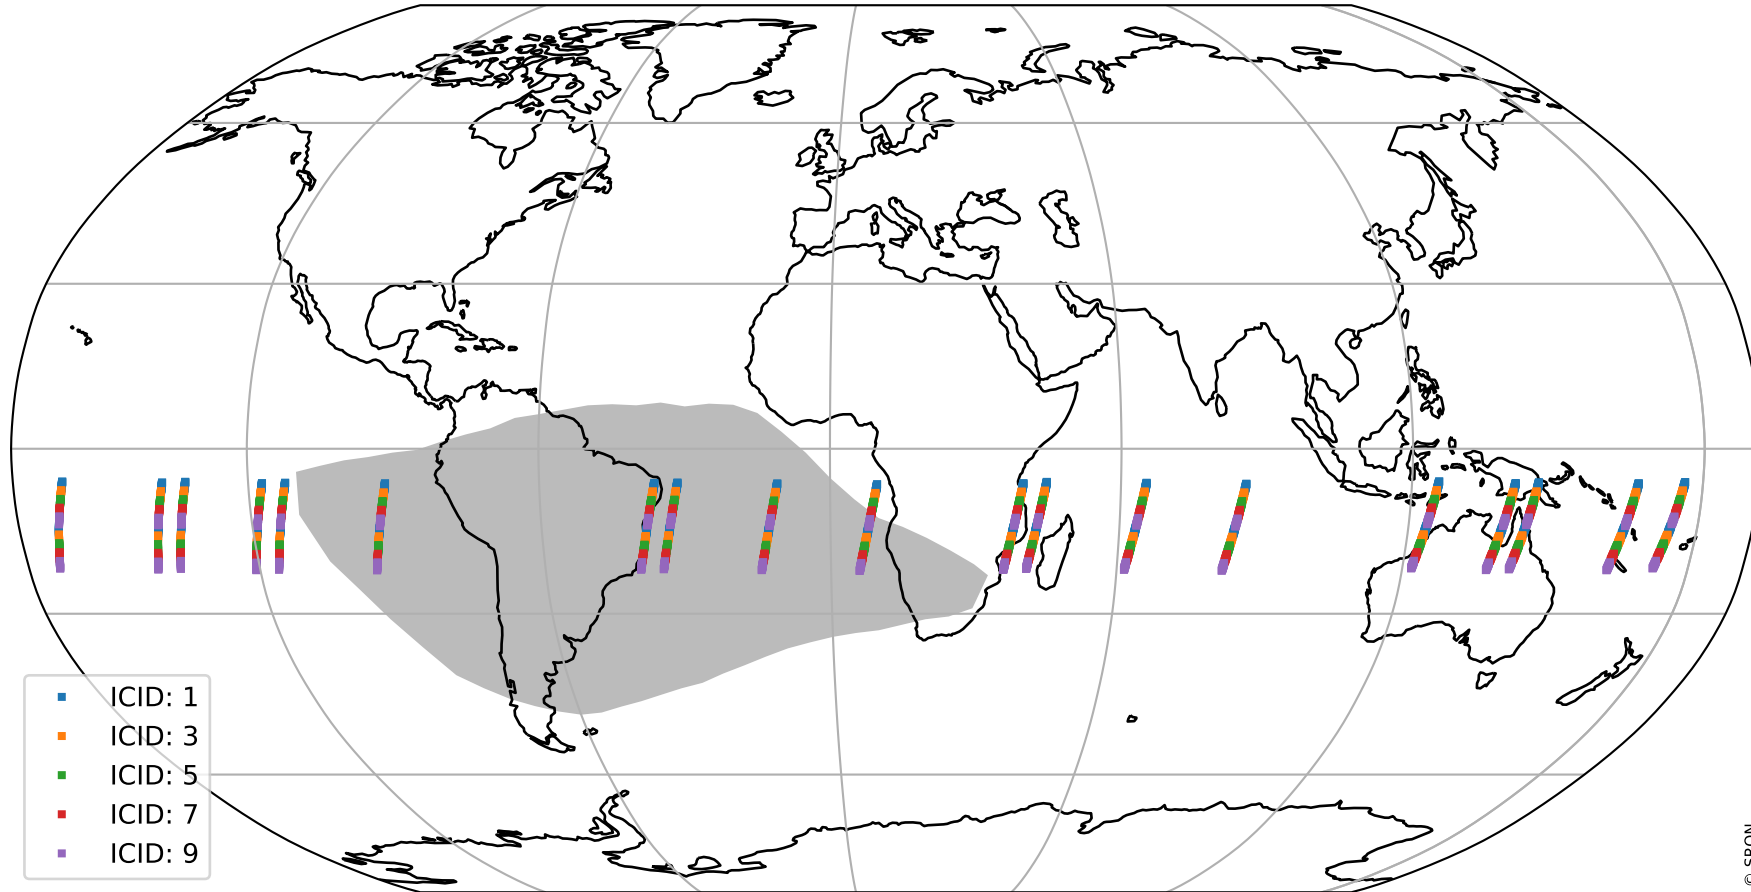

Tropomi SWIR offset (official)

orbits : 19 in [3847, 3892]
coverage : 2018-07-11 / 2018-07-14
median : 0.52601 V
spread : 0.035927 V
created : 2023-08-21T14:15:58

value detector map

Tropomi SWIR offset (official)

orbits : 19 in [3847, 3892]
coverage : 2018-07-11 / 2018-07-14
median : 32.983 μV
spread : 19.382 μV
created : 2023-08-21T14:15:59

Tropomi SWIR offset (official)

orbits : 19 in [3847, 3892]
coverage : 2018-07-11 / 2018-07-14
median : -0.014697 mV
spread : 0.31791 mV
created : 2023-08-21T14:15:59

value compared with SWIR offset CKD

Tropomi SWIR offset (official) ground-tracks of Sentinel-5P

orbits : 19 in [3847, 3892]
coverage : 2018-07-11 / 2018-07-14
created : 2023-08-21T14:15:59

Tropomi SWIR offset (official)

orbits : [2827, 3892]
coverage : 2018-04-30 / 2018-07-14
created : 2023-08-21T14:15:59

trend of detector median & temperatures