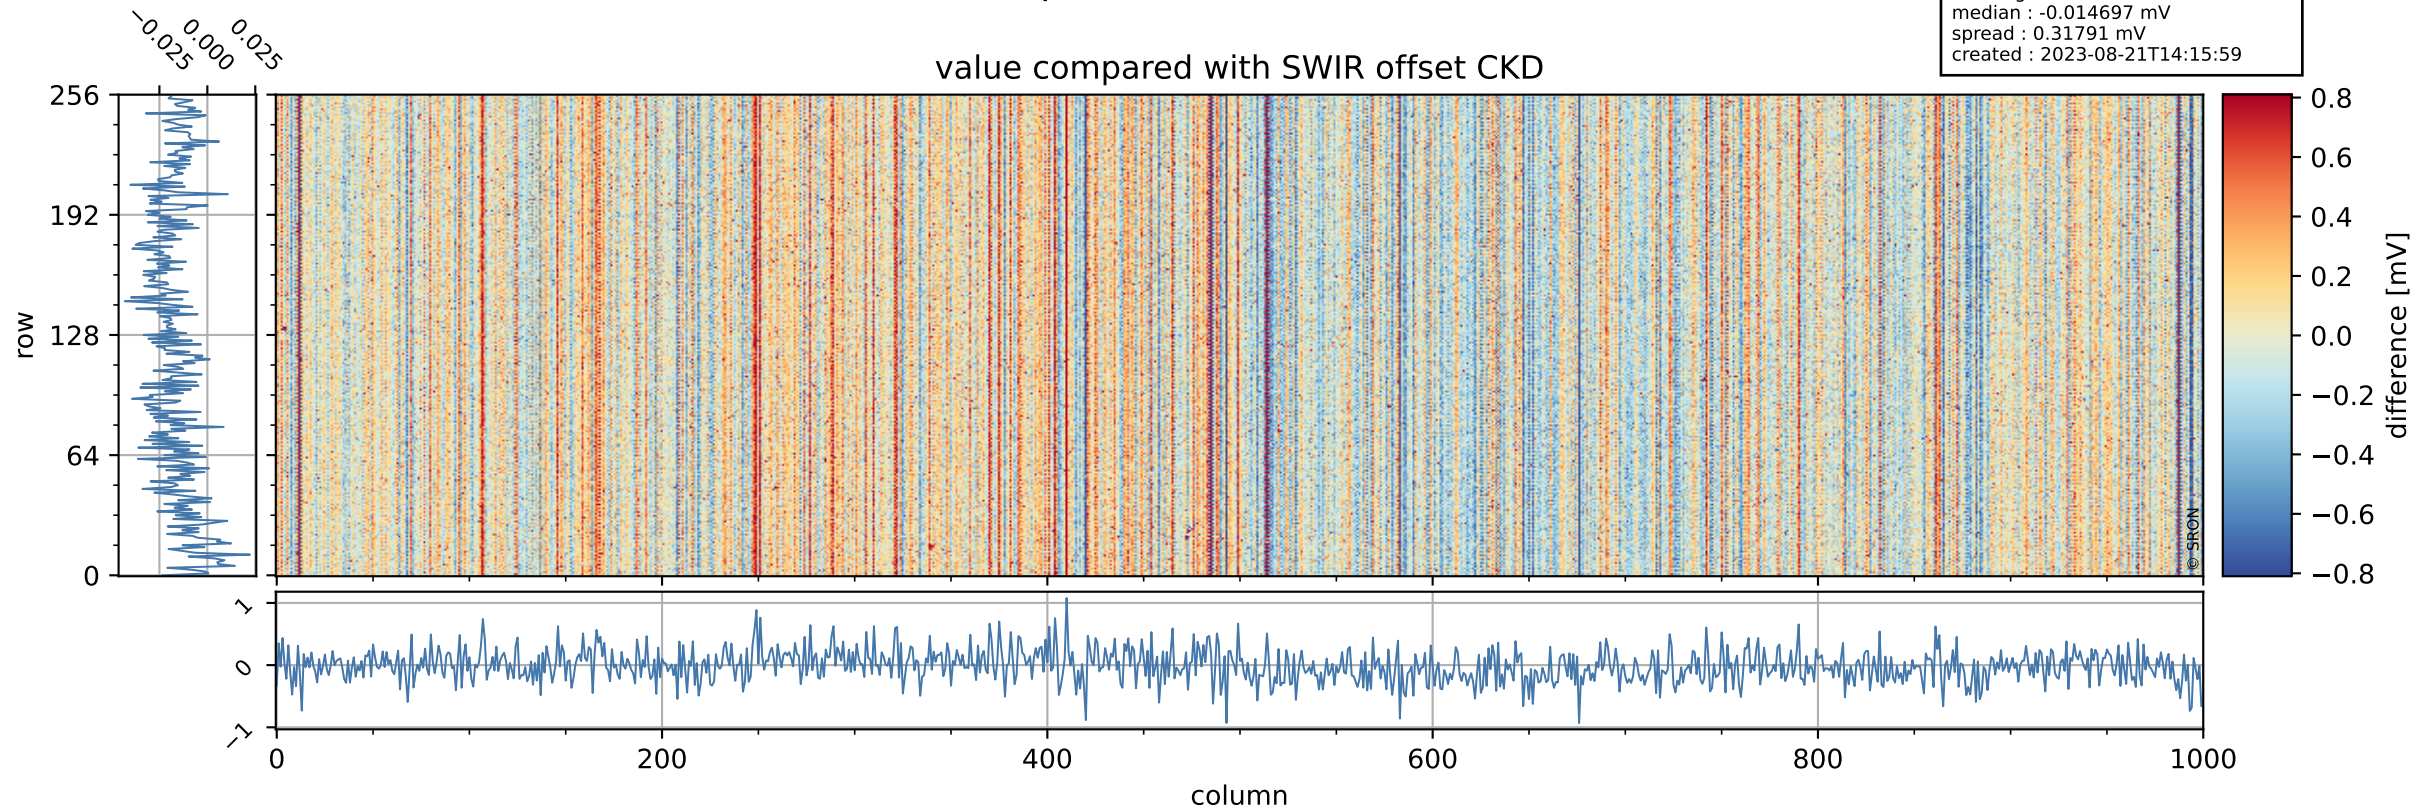

Tropomi SWIR offset (official)

orbits : 19 in [3847, 3892]
coverage : 2018-07-11 / 2018-07-14
median : 0.52601 V
spread : 0.035927 V
created : 2023-08-21T14:15:58

value detector map

Tropomi SWIR offset (official)

orbits : 19 in [3847, 3892]
coverage : 2018-07-11 / 2018-07-14
median : 32.983 μV
spread : 19.382 μV
created : 2023-08-21T14:15:59

Tropomi SWIR offset (official)

orbits : 19 in [3847, 3892]
coverage : 2018-07-11 / 2018-07-14
median : -0.014697 mV
spread : 0.31791 mV
created : 2023-08-21T14:15:59

value compared with SWIR offset CKD

Tropomi SWIR offset (official) ground-tracks of Sentinel-5P

orbits : 19 in [3847, 3892]
coverage : 2018-07-11 / 2018-07-14
created : 2023-08-21T14:15:59

Tropomi SWIR offset (official)

orbits : [2827, 3892]
coverage : 2018-04-30 / 2018-07-14
created : 2023-08-21T14:15:59

trend of detector median & temperatures