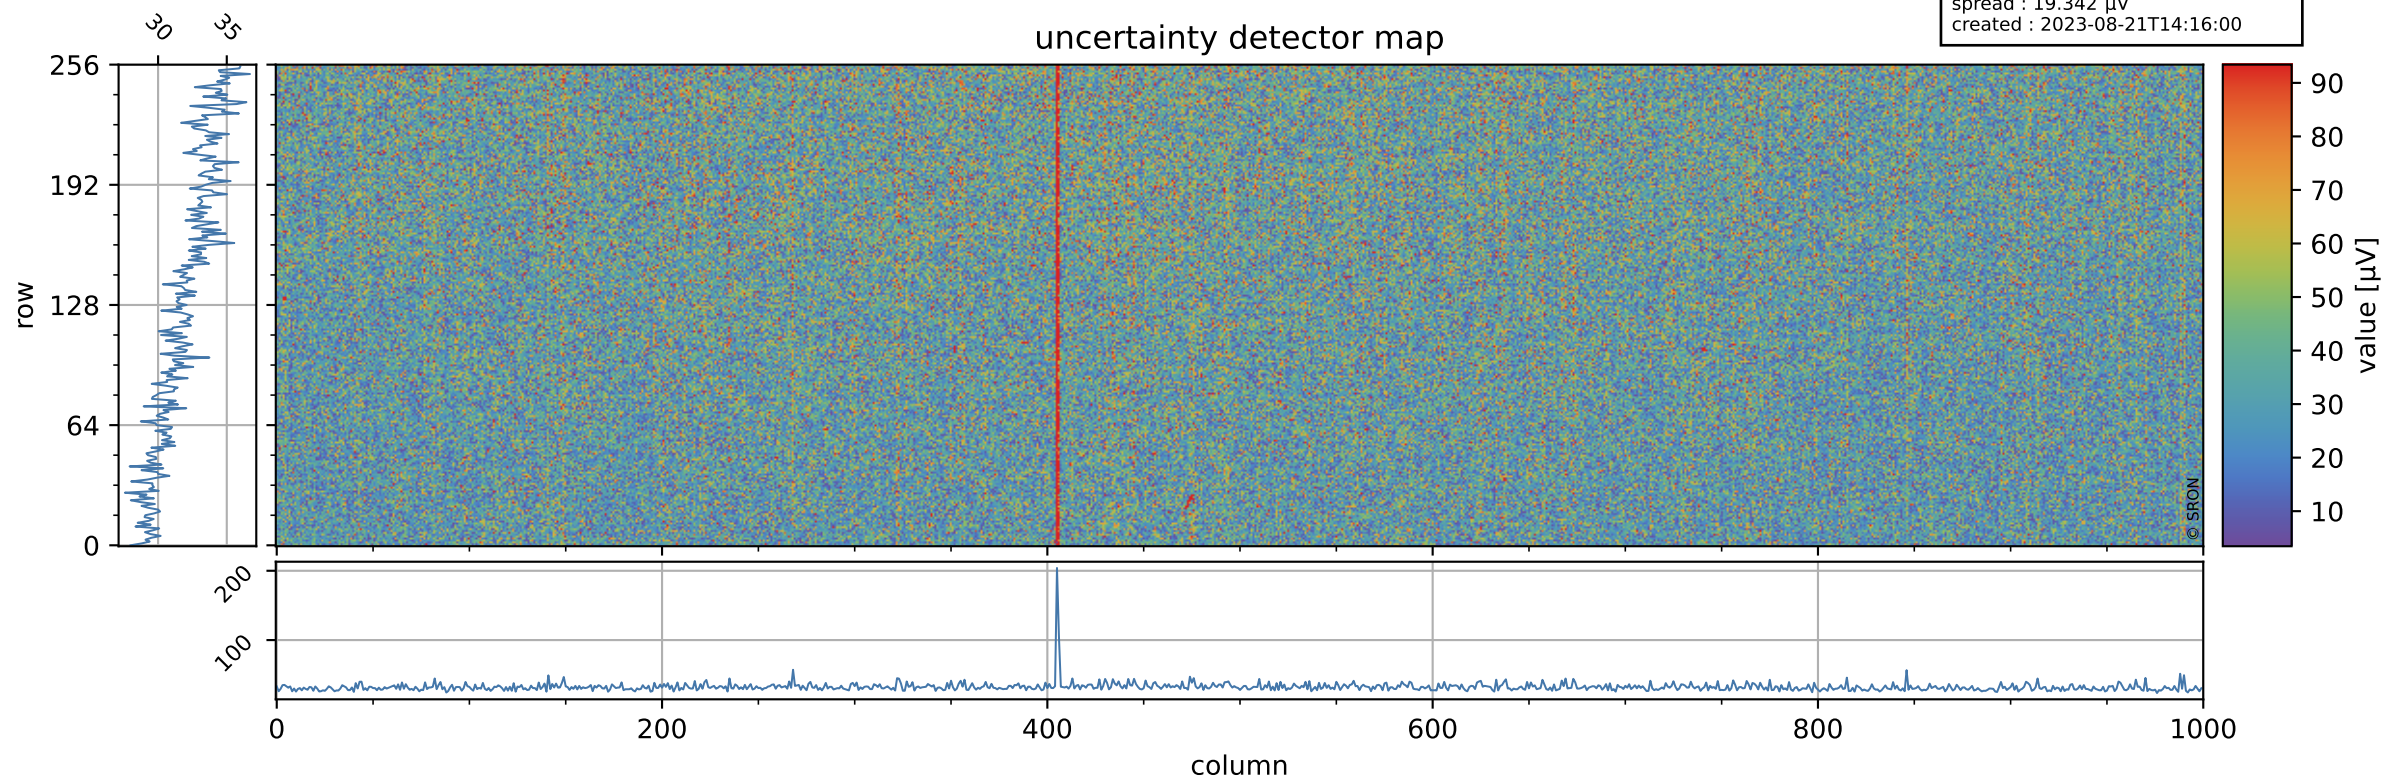

Tropomi SWIR offset (official)

orbits : 20 in [3862, 3907]
coverage : 2018-07-12 / 2018-07-15
median : 0.526 V
spread : 0.035929 V
created : 2023-08-21T14:16:00

value detector map

Tropomi SWIR offset (official)

orbits : 20 in [3862, 3907]
coverage : 2018-07-12 / 2018-07-15
median : 32.538 μV
spread : 19.342 μV
created : 2023-08-21T14:16:00

Tropomi SWIR offset (official)

value compared with SWIR offset CKD

orbits : 20 in [3862, 3907]
coverage : 2018-07-12 / 2018-07-15
median : -0.01928 mV
spread : 0.31827 mV
created : 2023-08-21T14:16:01

Tropomi SWIR offset (official) ground-tracks of Sentinel-5P

orbits : 20 in [3862, 3907]
coverage : 2018-07-12 / 2018-07-15
created : 2023-08-21T14:16:01

Tropomi SWIR offset (official)

orbits : [2827, 3907]
coverage : 2018-04-30 / 2018-07-15
created : 2023-08-21T14:16:01

trend of detector median & temperatures