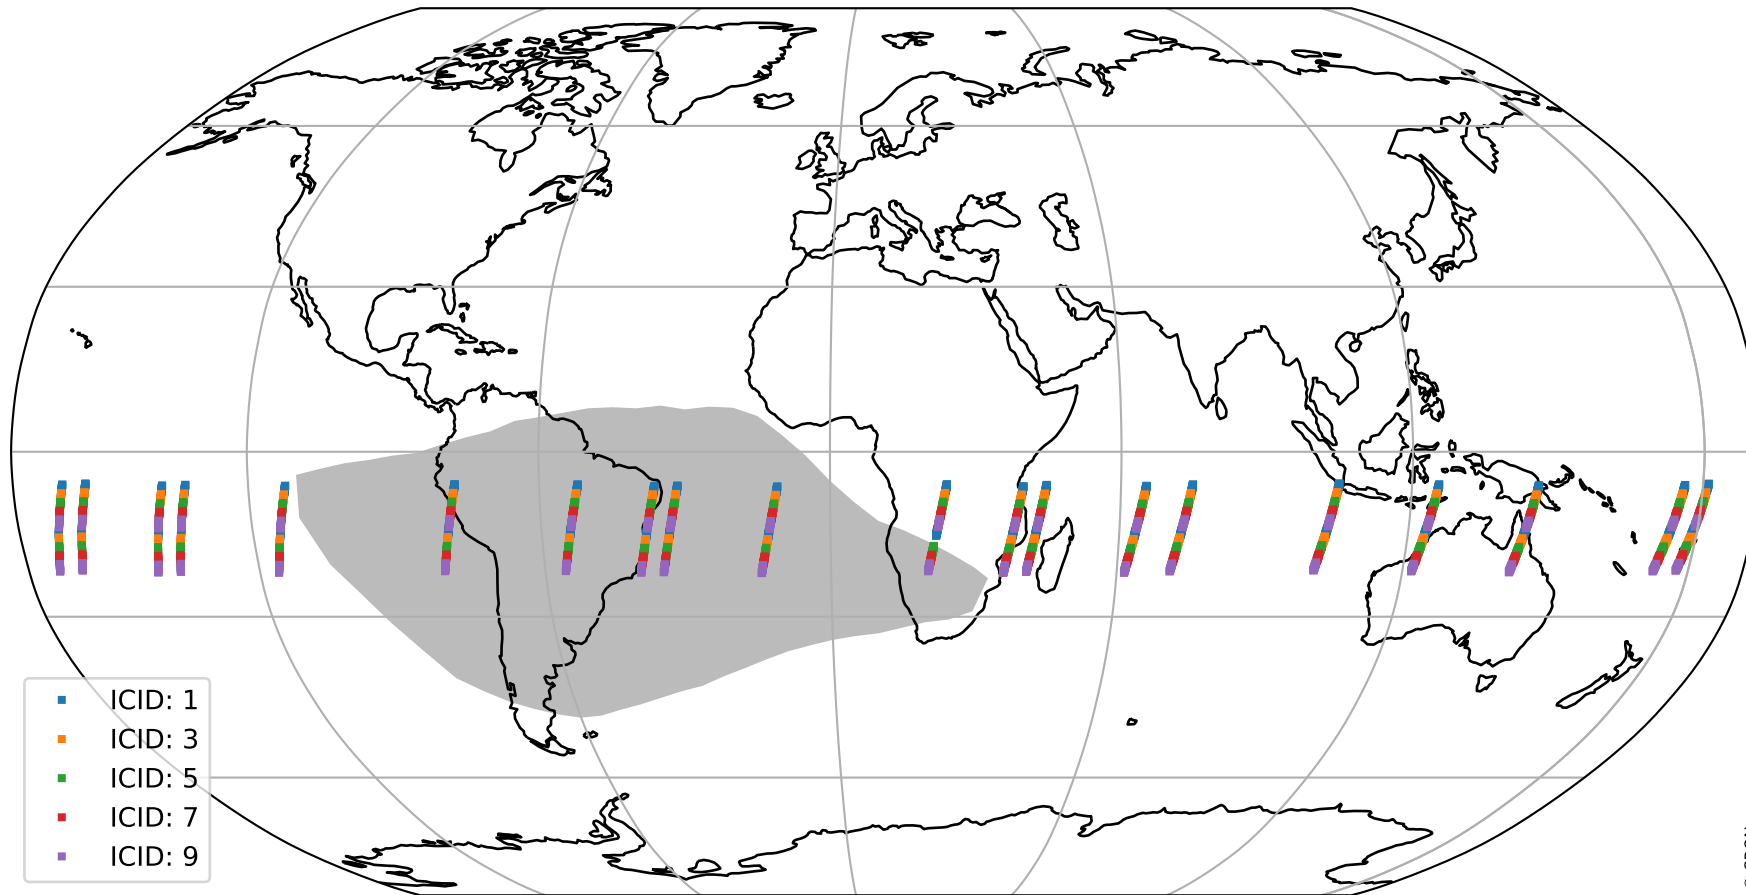

Tropomi SWIR offset (official)

orbits : 20 in [3862, 3907]
coverage : 2018-07-12 / 2018-07-15
median : 0.526 V
spread : 0.035929 V
created : 2023-08-21T14:16:00

value detector map

Tropomi SWIR offset (official)

orbits : 20 in [3862, 3907]
coverage : 2018-07-12 / 2018-07-15
median : 32.538 μV
spread : 19.342 μV
created : 2023-08-21T14:16:00

Tropomi SWIR offset (official)

value compared with SWIR offset CKD

orbits : 20 in [3862, 3907]
coverage : 2018-07-12 / 2018-07-15
median : -0.01928 mV
spread : 0.31827 mV
created : 2023-08-21T14:16:01

Tropomi SWIR offset (official) ground-tracks of Sentinel-5P

orbits : 20 in [3862, 3907]
coverage : 2018-07-12 / 2018-07-15
created : 2023-08-21T14:16:01

Tropomi SWIR offset (official)

orbits : [2827, 3907]
coverage : 2018-04-30 / 2018-07-15
created : 2023-08-21T14:16:01

trend of detector median & temperatures