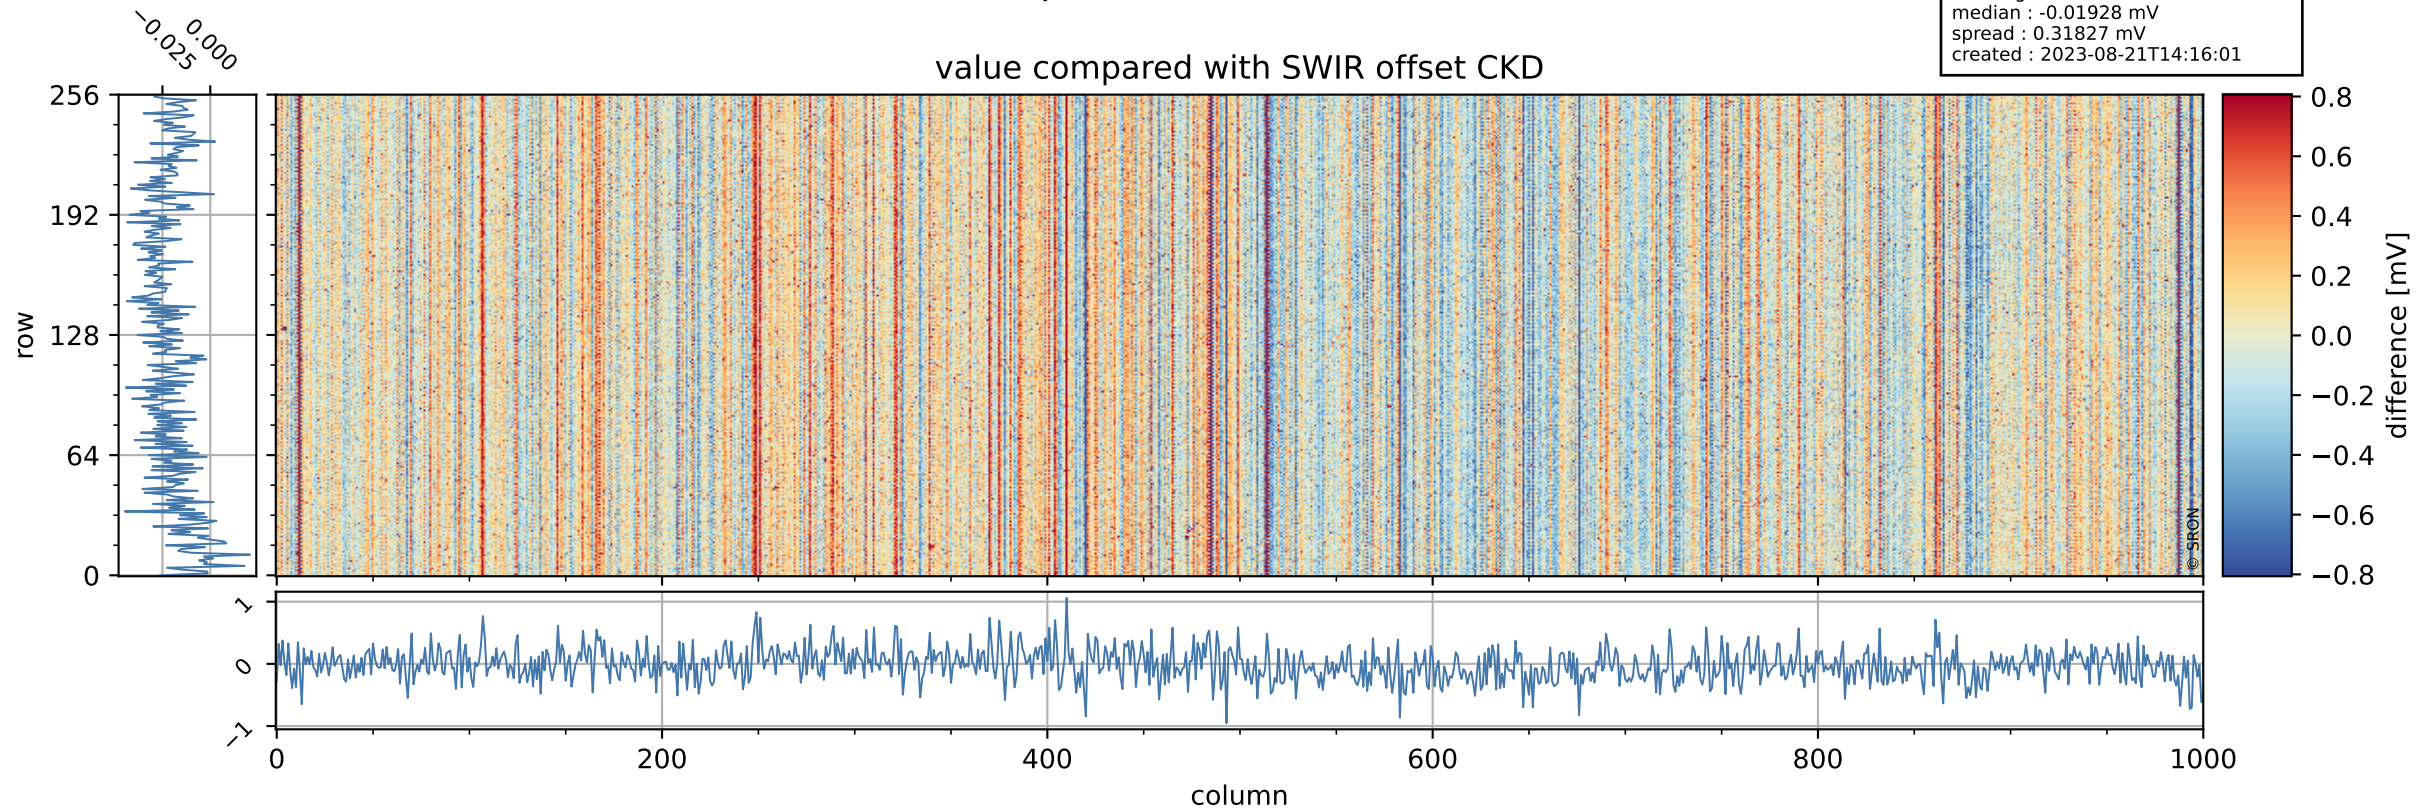

Tropomi SWIR offset (official)

orbits : 20 in [3862, 3907]
coverage : 2018-07-12 / 2018-07-15
median : 0.526 V
spread : 0.035929 V
created : 2023-08-21T14:16:00

value detector map

Tropomi SWIR offset (official)

orbits : 20 in [3862, 3907]
coverage : 2018-07-12 / 2018-07-15
median : 32.538 μV
spread : 19.342 μV
created : 2023-08-21T14:16:00

Tropomi SWIR offset (official)

value compared with SWIR offset CKD

orbits : 20 in [3862, 3907]
coverage : 2018-07-12 / 2018-07-15
median : -0.01928 mV
spread : 0.31827 mV
created : 2023-08-21T14:16:01

Tropomi SWIR offset (official) ground-tracks of Sentinel-5P

orbits : 20 in [3862, 3907]
coverage : 2018-07-12 / 2018-07-15
created : 2023-08-21T14:16:01

Tropomi SWIR offset (official)

orbits : [2827, 3907]
coverage : 2018-04-30 / 2018-07-15
created : 2023-08-21T14:16:01

trend of detector median & temperatures