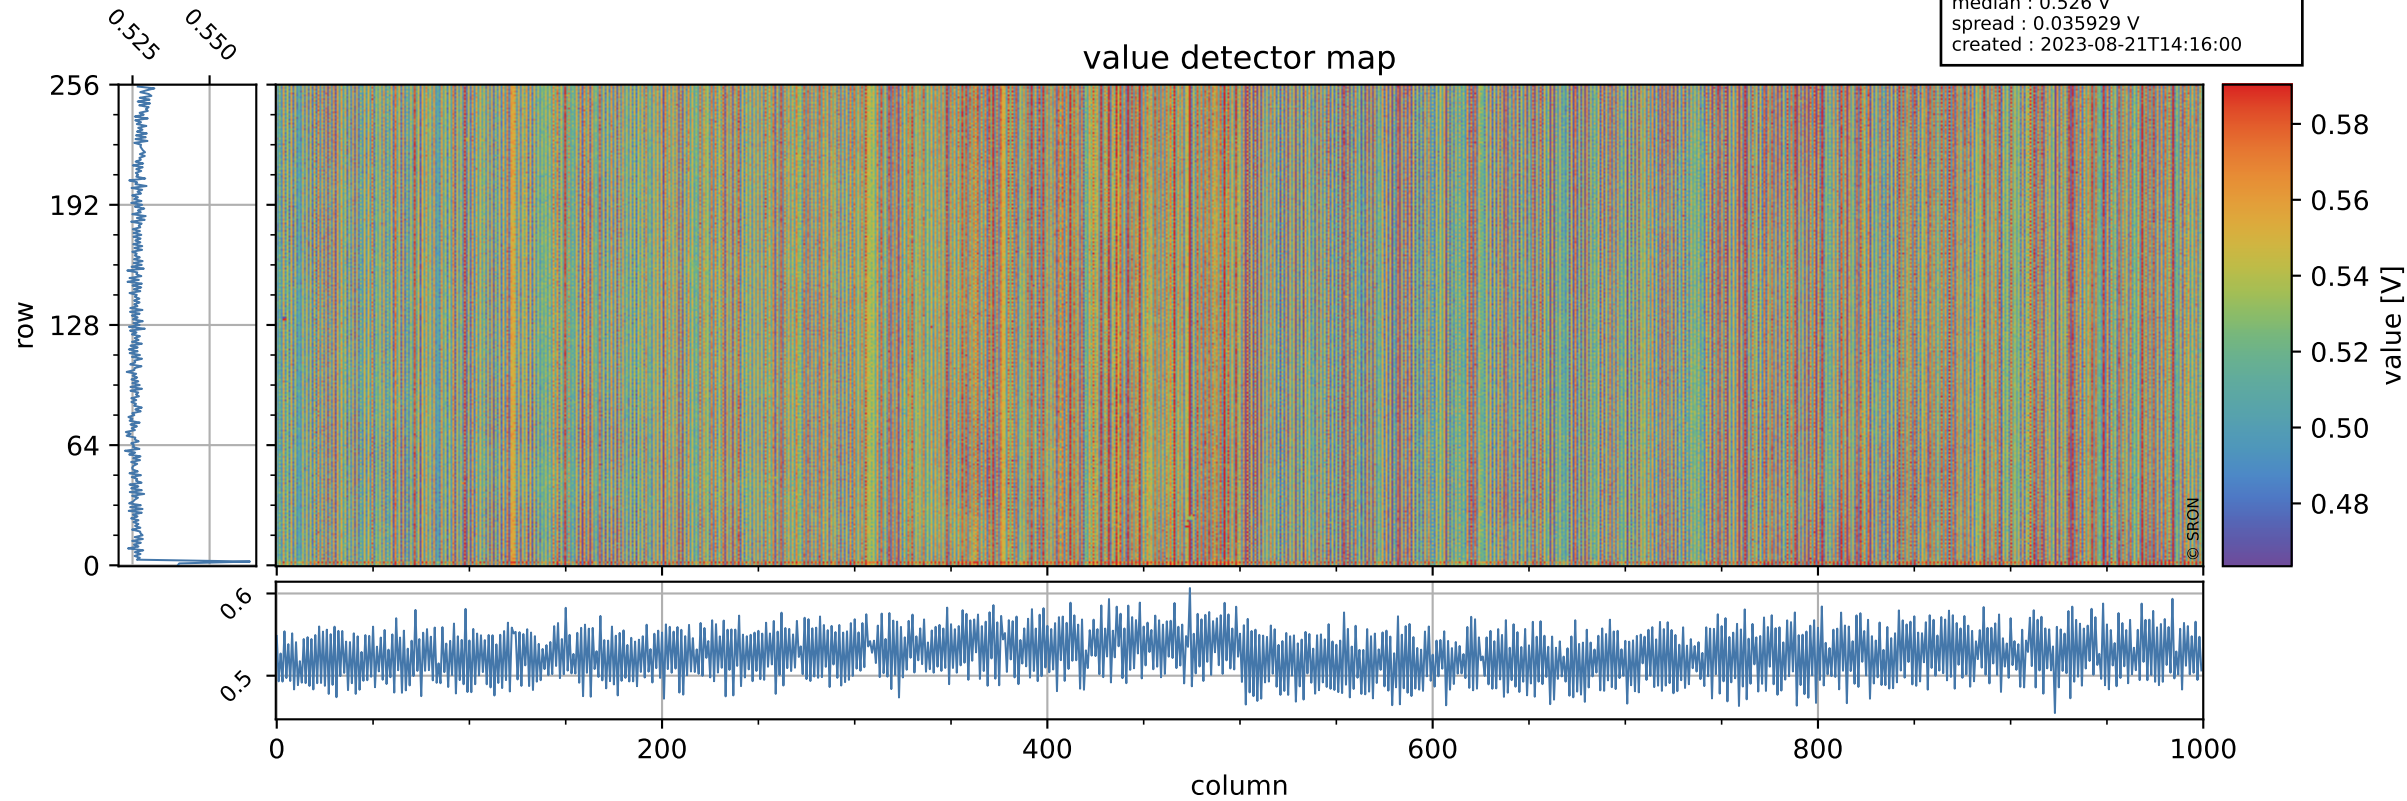

Tropomi SWIR offset (official)

orbits : 20 in [3862, 3907]
coverage : 2018-07-12 / 2018-07-15
median : 0.526 V
spread : 0.035929 V
created : 2023-08-21T14:16:00

value detector map

Tropomi SWIR offset (official)

orbits : 20 in [3862, 3907]
coverage : 2018-07-12 / 2018-07-15
median : 32.538 μV
spread : 19.342 μV
created : 2023-08-21T14:16:00

Tropomi SWIR offset (official)

value compared with SWIR offset CKD

orbits : 20 in [3862, 3907]
coverage : 2018-07-12 / 2018-07-15
median : -0.01928 mV
spread : 0.31827 mV
created : 2023-08-21T14:16:01

Tropomi SWIR offset (official) ground-tracks of Sentinel-5P

orbits : 20 in [3862, 3907]
coverage : 2018-07-12 / 2018-07-15
created : 2023-08-21T14:16:01

Tropomi SWIR offset (official)

orbits : [2827, 3907]
coverage : 2018-04-30 / 2018-07-15
created : 2023-08-21T14:16:01

trend of detector median & temperatures