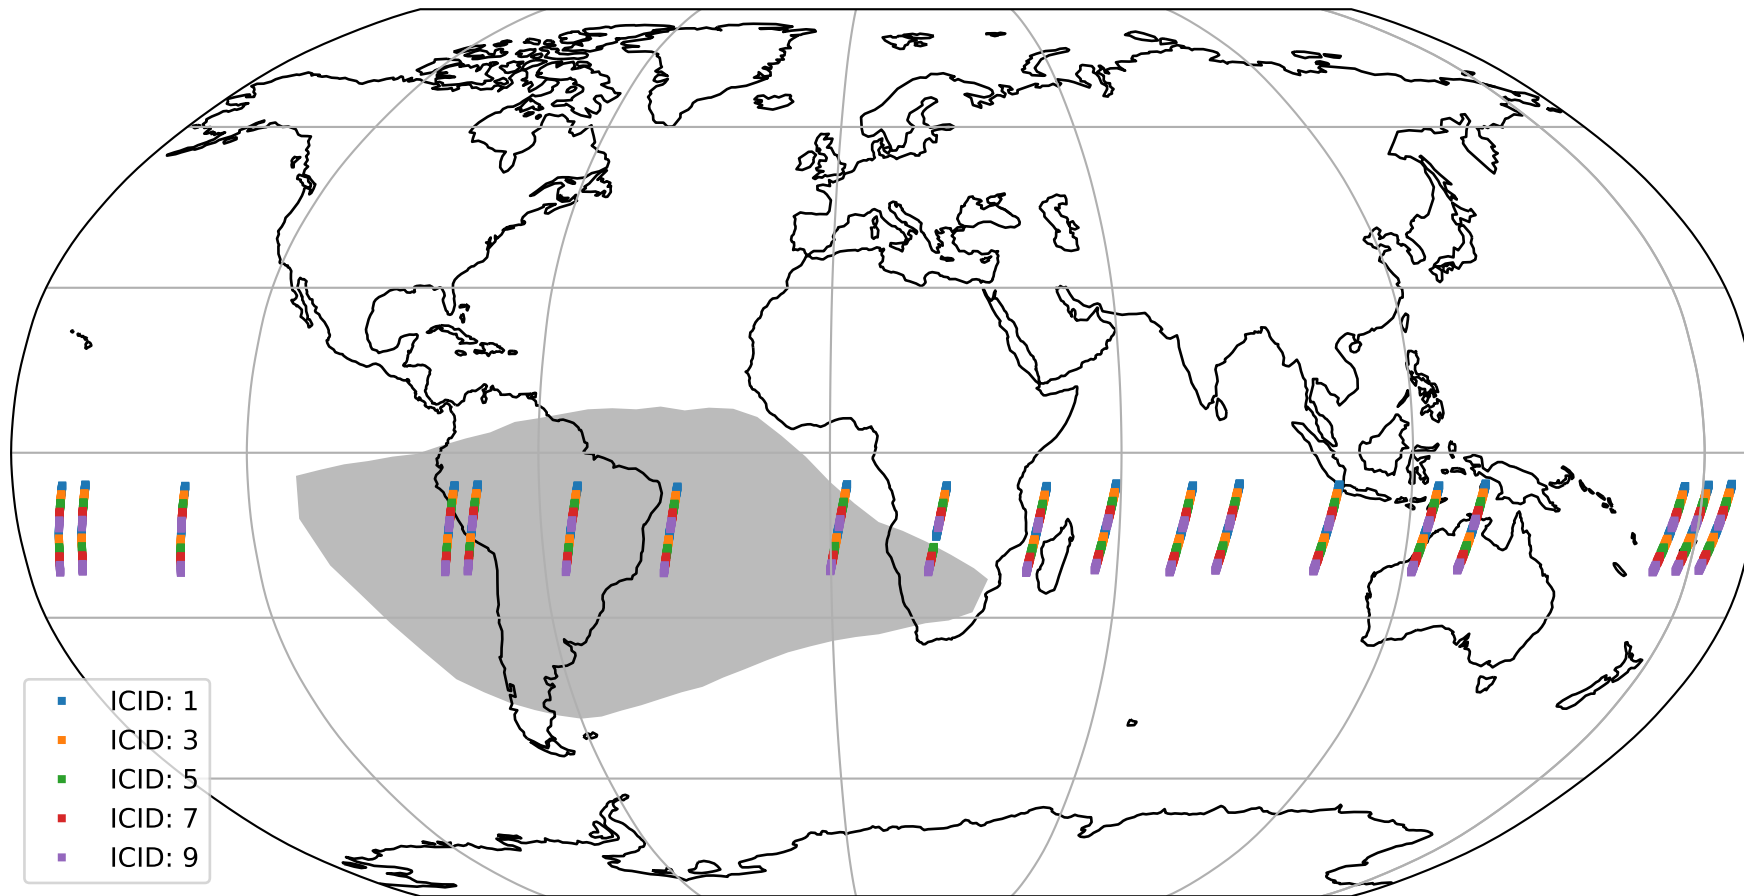

Tropomi SWIR offset (official)

orbits : 19 in [3877, 3922]
coverage : 2018-07-13 / 2018-07-16
median : 0.526 V
spread : 0.035933 V
created : 2023-08-21T14:16:02

value detector map

Tropomi SWIR offset (official)

orbits : 19 in [3877, 3922]
coverage : 2018-07-13 / 2018-07-16
median : 33.587 μV
spread : 19.893 μV
created : 2023-08-21T14:16:02

Tropomi SWIR offset (official)

orbits : 19 in [3877, 3922]
coverage : 2018-07-13 / 2018-07-16
median : -0.023646 mV
spread : 0.31805 mV
created : 2023-08-21T14:16:02

value compared with SWIR offset CKD

Tropomi SWIR offset (official) ground-tracks of Sentinel-5P

orbits : 19 in [3877, 3922]
coverage : 2018-07-13 / 2018-07-16
created : 2023-08-21T14:16:02

Tropomi SWIR offset (official)

orbits : [2827, 3922]
coverage : 2018-04-30 / 2018-07-16
created : 2023-08-21T14:16:03

trend of detector median & temperatures