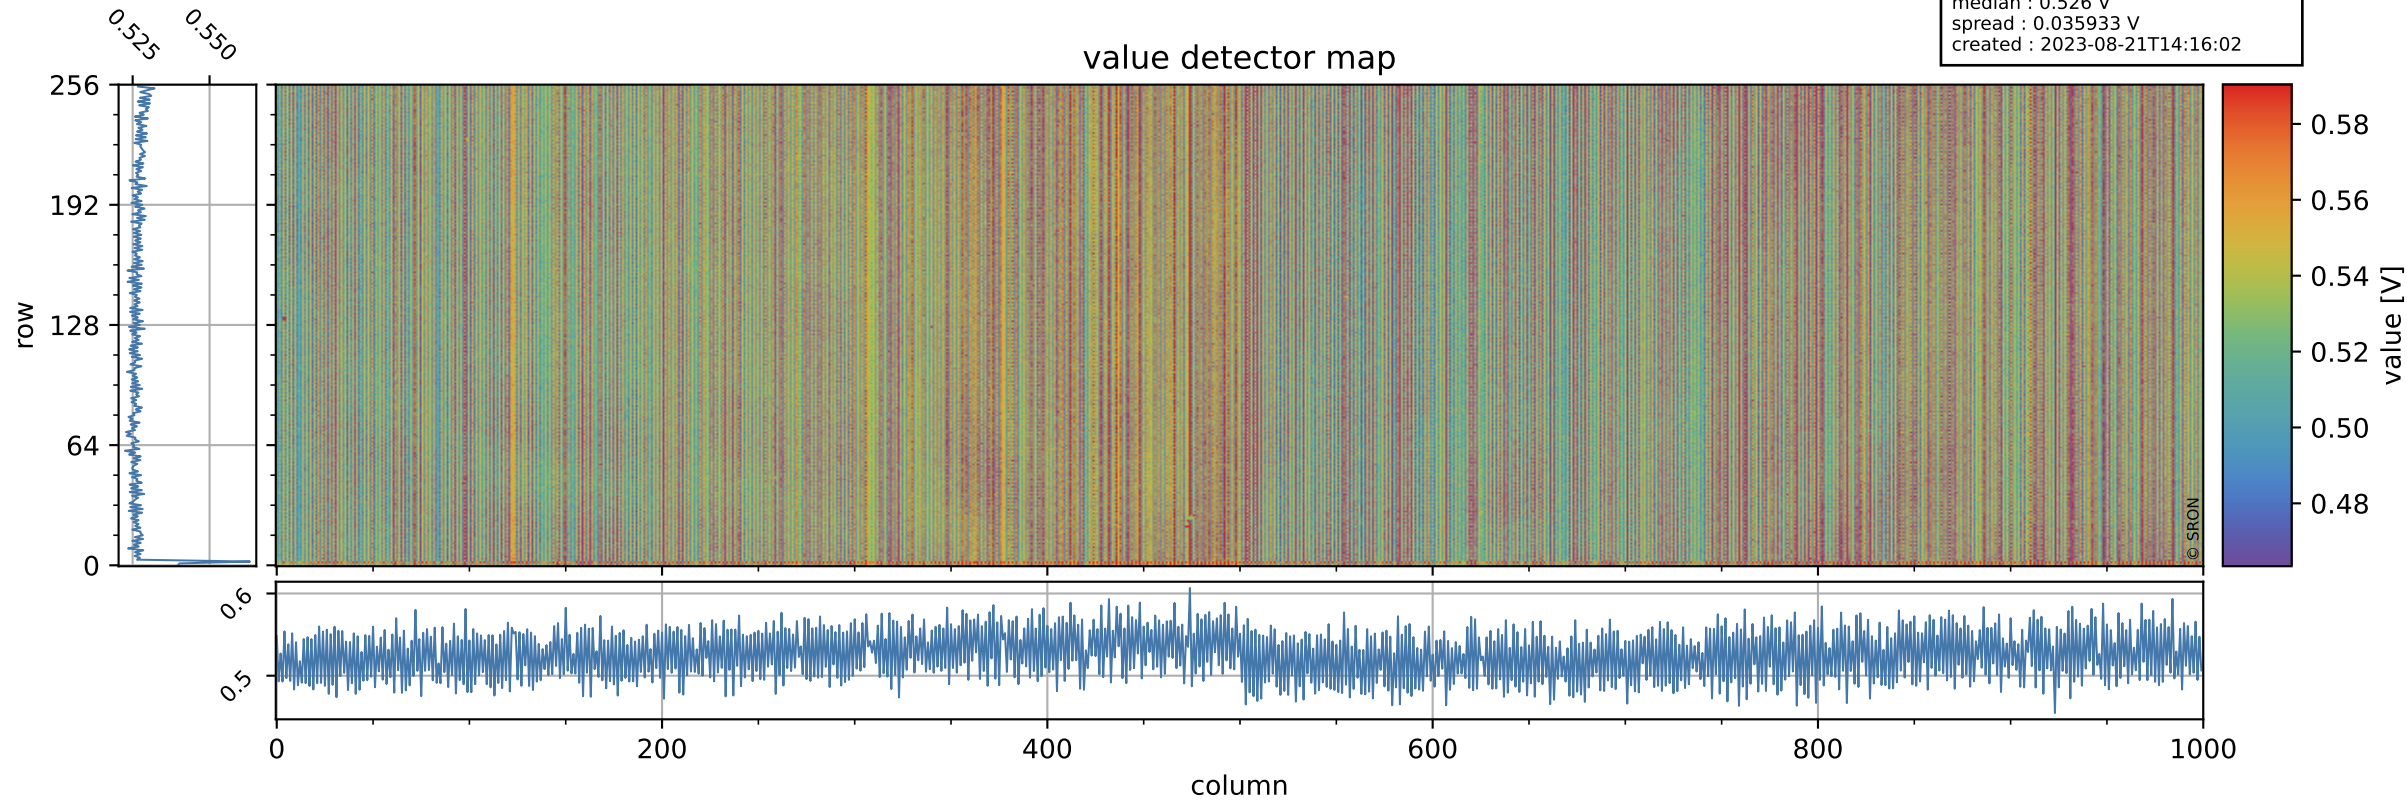

Tropomi SWIR offset (official)

orbits : 19 in [3877, 3922]
coverage : 2018-07-13 / 2018-07-16
median : 0.526 V
spread : 0.035933 V
created : 2023-08-21T14:16:02

value detector map

Tropomi SWIR offset (official)

orbits : 19 in [3877, 3922]
coverage : 2018-07-13 / 2018-07-16
median : 33.587 μV
spread : 19.893 μV
created : 2023-08-21T14:16:02

Tropomi SWIR offset (official)

orbits : 19 in [3877, 3922]
coverage : 2018-07-13 / 2018-07-16
median : -0.023646 mV
spread : 0.31805 mV
created : 2023-08-21T14:16:02

value compared with SWIR offset CKD

Tropomi SWIR offset (official) ground-tracks of Sentinel-5P

orbits : 19 in [3877, 3922]
coverage : 2018-07-13 / 2018-07-16
created : 2023-08-21T14:16:02

Tropomi SWIR offset (official)

orbits : [2827, 3922]
coverage : 2018-04-30 / 2018-07-16
created : 2023-08-21T14:16:03

trend of detector median & temperatures