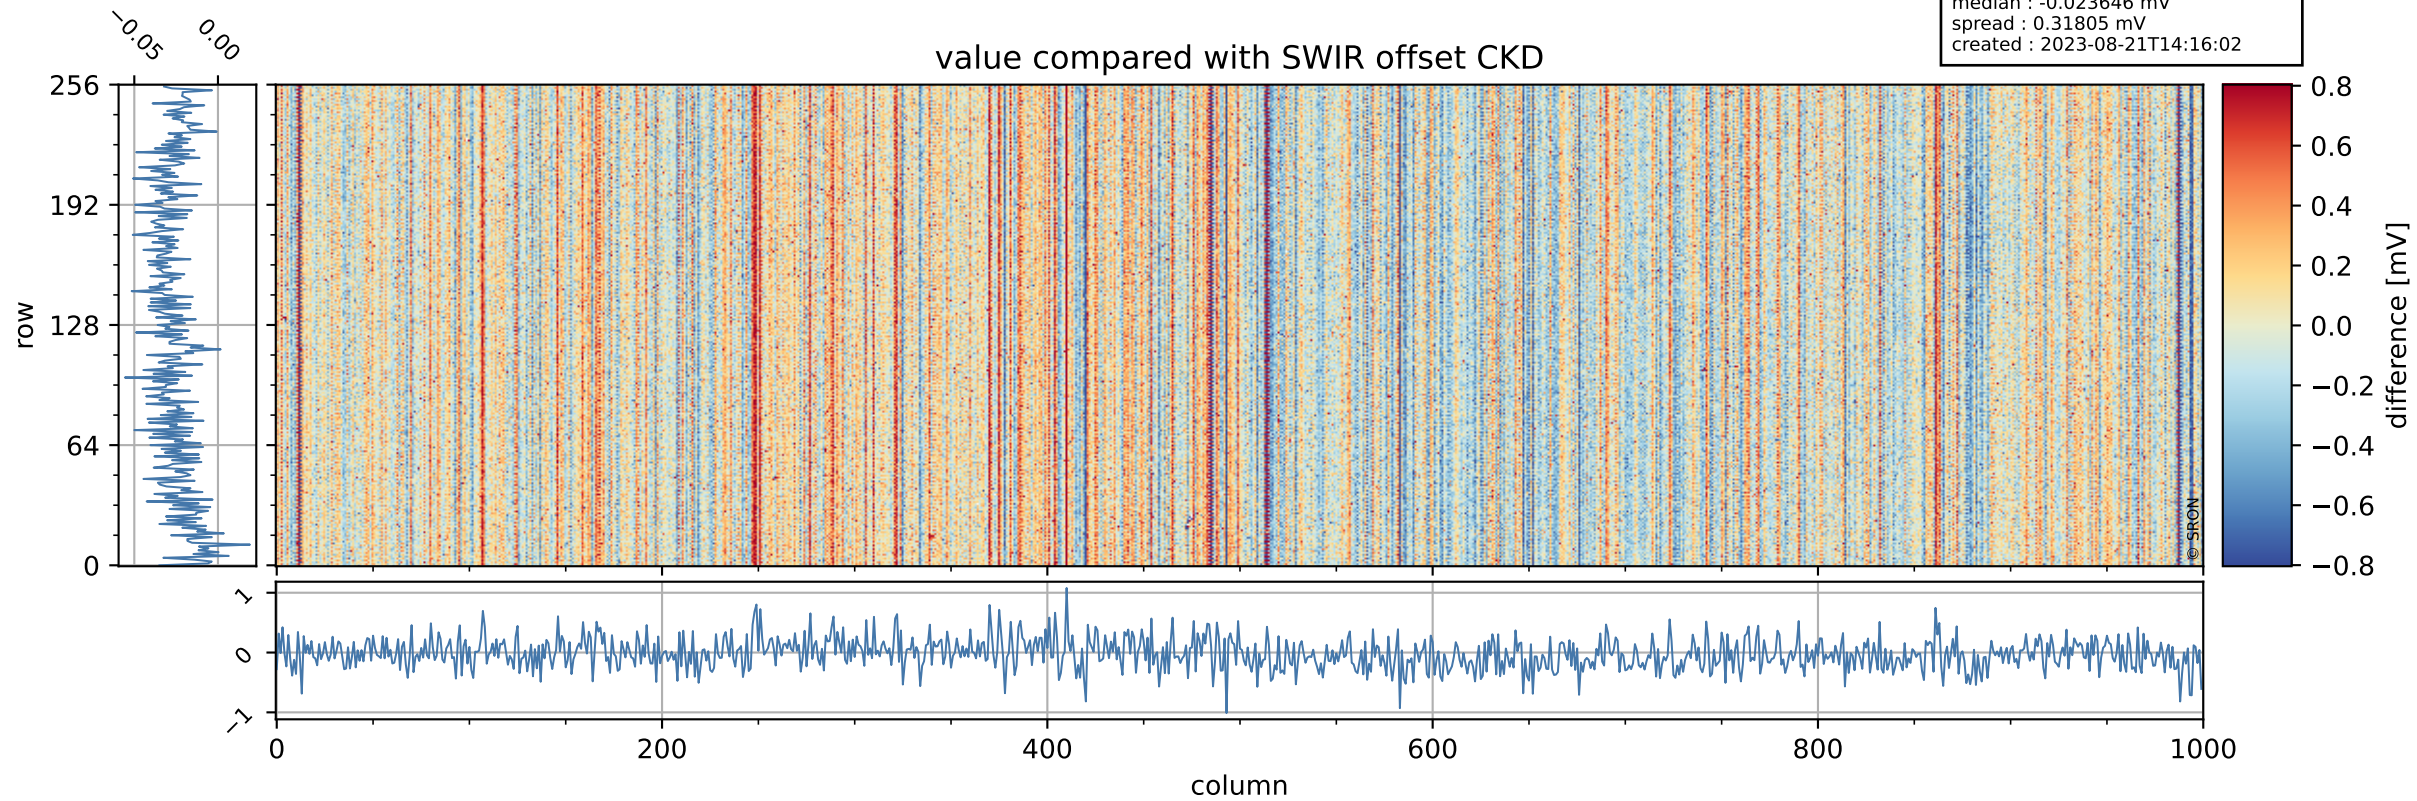

Tropomi SWIR offset (official)

orbits : 19 in [3877, 3922]
coverage : 2018-07-13 / 2018-07-16
median : 0.526 V
spread : 0.035933 V
created : 2023-08-21T14:16:02

value detector map

Tropomi SWIR offset (official)

orbits : 19 in [3877, 3922]
coverage : 2018-07-13 / 2018-07-16
median : 33.587 μV
spread : 19.893 μV
created : 2023-08-21T14:16:02

Tropomi SWIR offset (official)

orbits : 19 in [3877, 3922]
coverage : 2018-07-13 / 2018-07-16
median : -0.023646 mV
spread : 0.31805 mV
created : 2023-08-21T14:16:02

value compared with SWIR offset CKD

Tropomi SWIR offset (official) ground-tracks of Sentinel-5P

orbits : 19 in [3877, 3922]
coverage : 2018-07-13 / 2018-07-16
created : 2023-08-21T14:16:02

Tropomi SWIR offset (official)

orbits : [2827, 3922]
coverage : 2018-04-30 / 2018-07-16
created : 2023-08-21T14:16:03

trend of detector median & temperatures