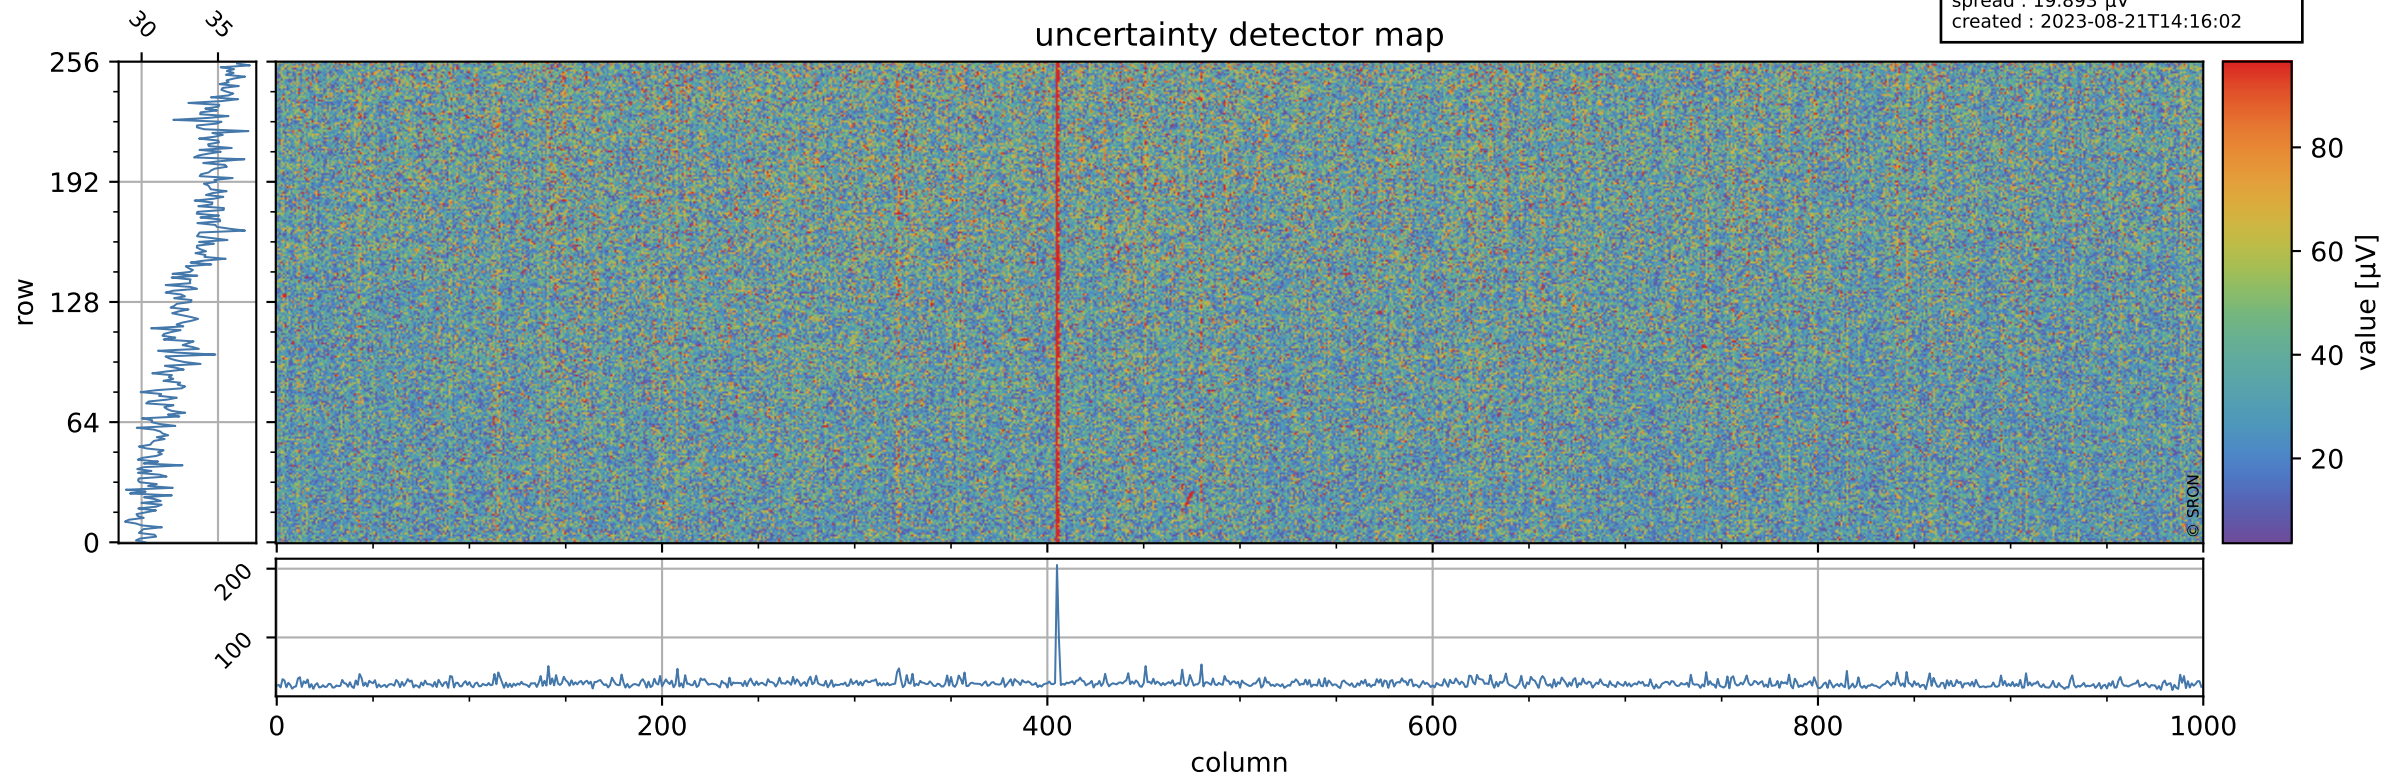

Tropomi SWIR offset (official)

orbits : 19 in [3877, 3922]
coverage : 2018-07-13 / 2018-07-16
median : 0.526 V
spread : 0.035933 V
created : 2023-08-21T14:16:02

value detector map

Tropomi SWIR offset (official)

orbits : 19 in [3877, 3922]
coverage : 2018-07-13 / 2018-07-16
median : 33.587 μV
spread : 19.893 μV
created : 2023-08-21T14:16:02

Tropomi SWIR offset (official)

orbits : 19 in [3877, 3922]
coverage : 2018-07-13 / 2018-07-16
median : -0.023646 mV
spread : 0.31805 mV
created : 2023-08-21T14:16:02

value compared with SWIR offset CKD

Tropomi SWIR offset (official) ground-tracks of Sentinel-5P

orbits : 19 in [3877, 3922]
coverage : 2018-07-13 / 2018-07-16
created : 2023-08-21T14:16:02

Tropomi SWIR offset (official)

orbits : [2827, 3922]
coverage : 2018-04-30 / 2018-07-16
created : 2023-08-21T14:16:03

trend of detector median & temperatures