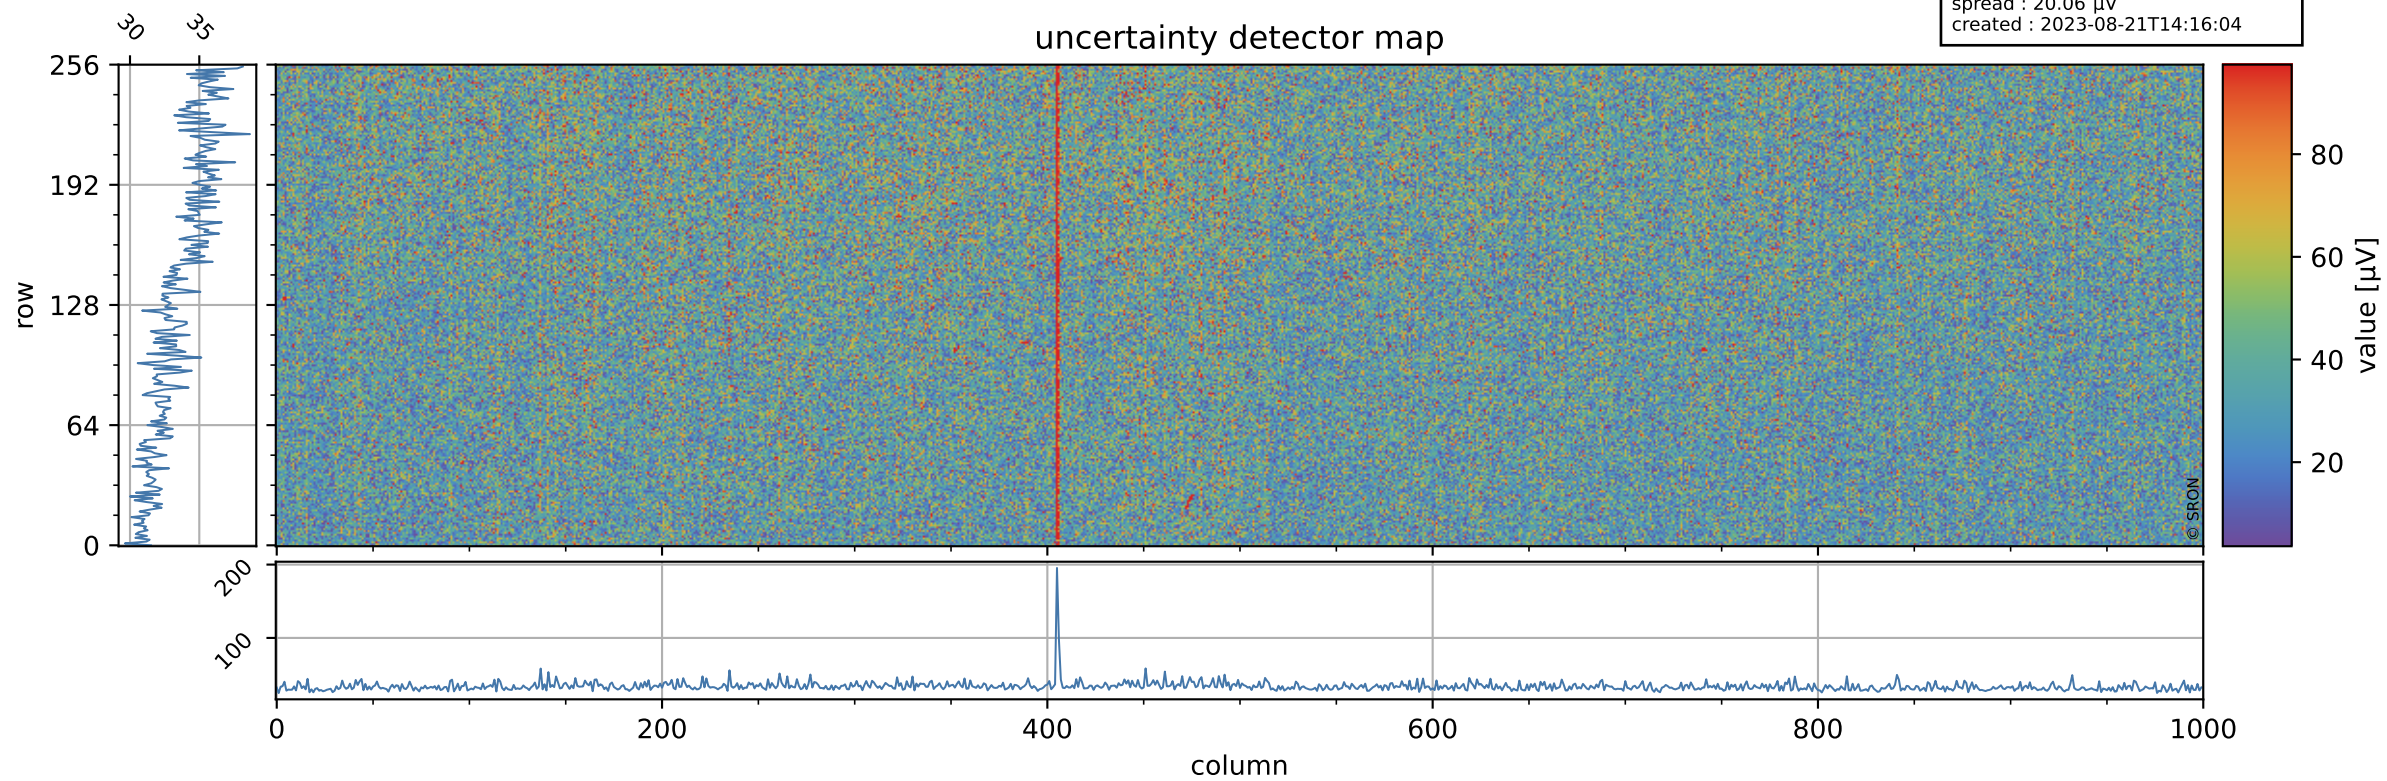

Tropomi SWIR offset (official)

orbits : 19 in [3892, 3937]
coverage : 2018-07-14 / 2018-07-17
median : 0.52601 V
spread : 0.035934 V
created : 2023-08-21T14:16:03

value detector map

Tropomi SWIR offset (official)

orbits : 19 in [3892, 3937]
coverage : 2018-07-14 / 2018-07-17
median : 34.12 μV
spread : 20.06 μV
created : 2023-08-21T14:16:04

Tropomi SWIR offset (official)

orbits : 19 in [3892, 3937]
coverage : 2018-07-14 / 2018-07-17
median : -0.017141 mV
spread : 0.32118 mV
created : 2023-08-21T14:16:04

value compared with SWIR offset CKD

Tropomi SWIR offset (official) ground-tracks of Sentinel-5P

orbits : 19 in [3892, 3937]
coverage : 2018-07-14 / 2018-07-17
created : 2023-08-21T14:16:04

Tropomi SWIR offset (official)

orbits : [2827, 3937]
coverage : 2018-04-30 / 2018-07-17
created : 2023-08-21T14:16:04

trend of detector median & temperatures