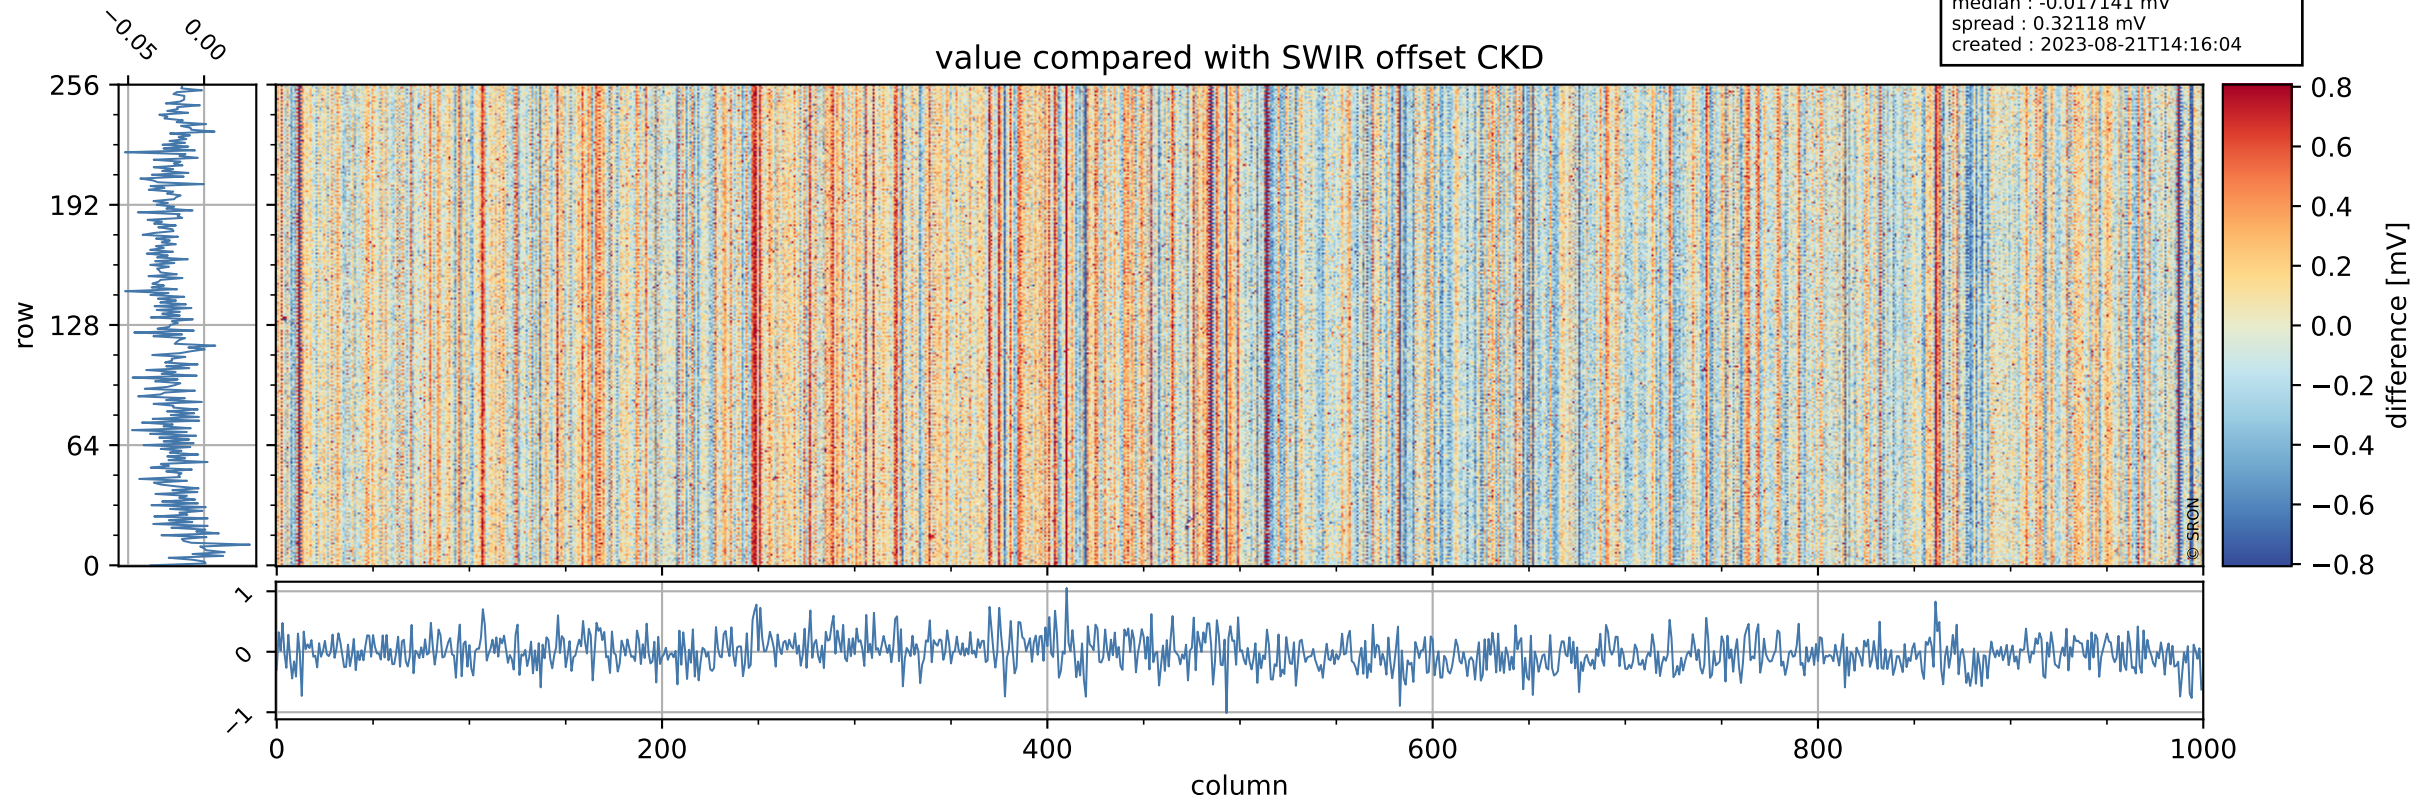

Tropomi SWIR offset (official)

orbits : 19 in [3892, 3937]
coverage : 2018-07-14 / 2018-07-17
median : 0.52601 V
spread : 0.035934 V
created : 2023-08-21T14:16:03

value detector map

Tropomi SWIR offset (official)

orbits : 19 in [3892, 3937]
coverage : 2018-07-14 / 2018-07-17
median : 34.12 μV
spread : 20.06 μV
created : 2023-08-21T14:16:04

Tropomi SWIR offset (official)

orbits : 19 in [3892, 3937]
coverage : 2018-07-14 / 2018-07-17
median : -0.017141 mV
spread : 0.32118 mV
created : 2023-08-21T14:16:04

value compared with SWIR offset CKD

Tropomi SWIR offset (official) ground-tracks of Sentinel-5P

orbits : 19 in [3892, 3937]
coverage : 2018-07-14 / 2018-07-17
created : 2023-08-21T14:16:04

Tropomi SWIR offset (official)

orbits : [2827, 3937]
coverage : 2018-04-30 / 2018-07-17
created : 2023-08-21T14:16:04

trend of detector median & temperatures