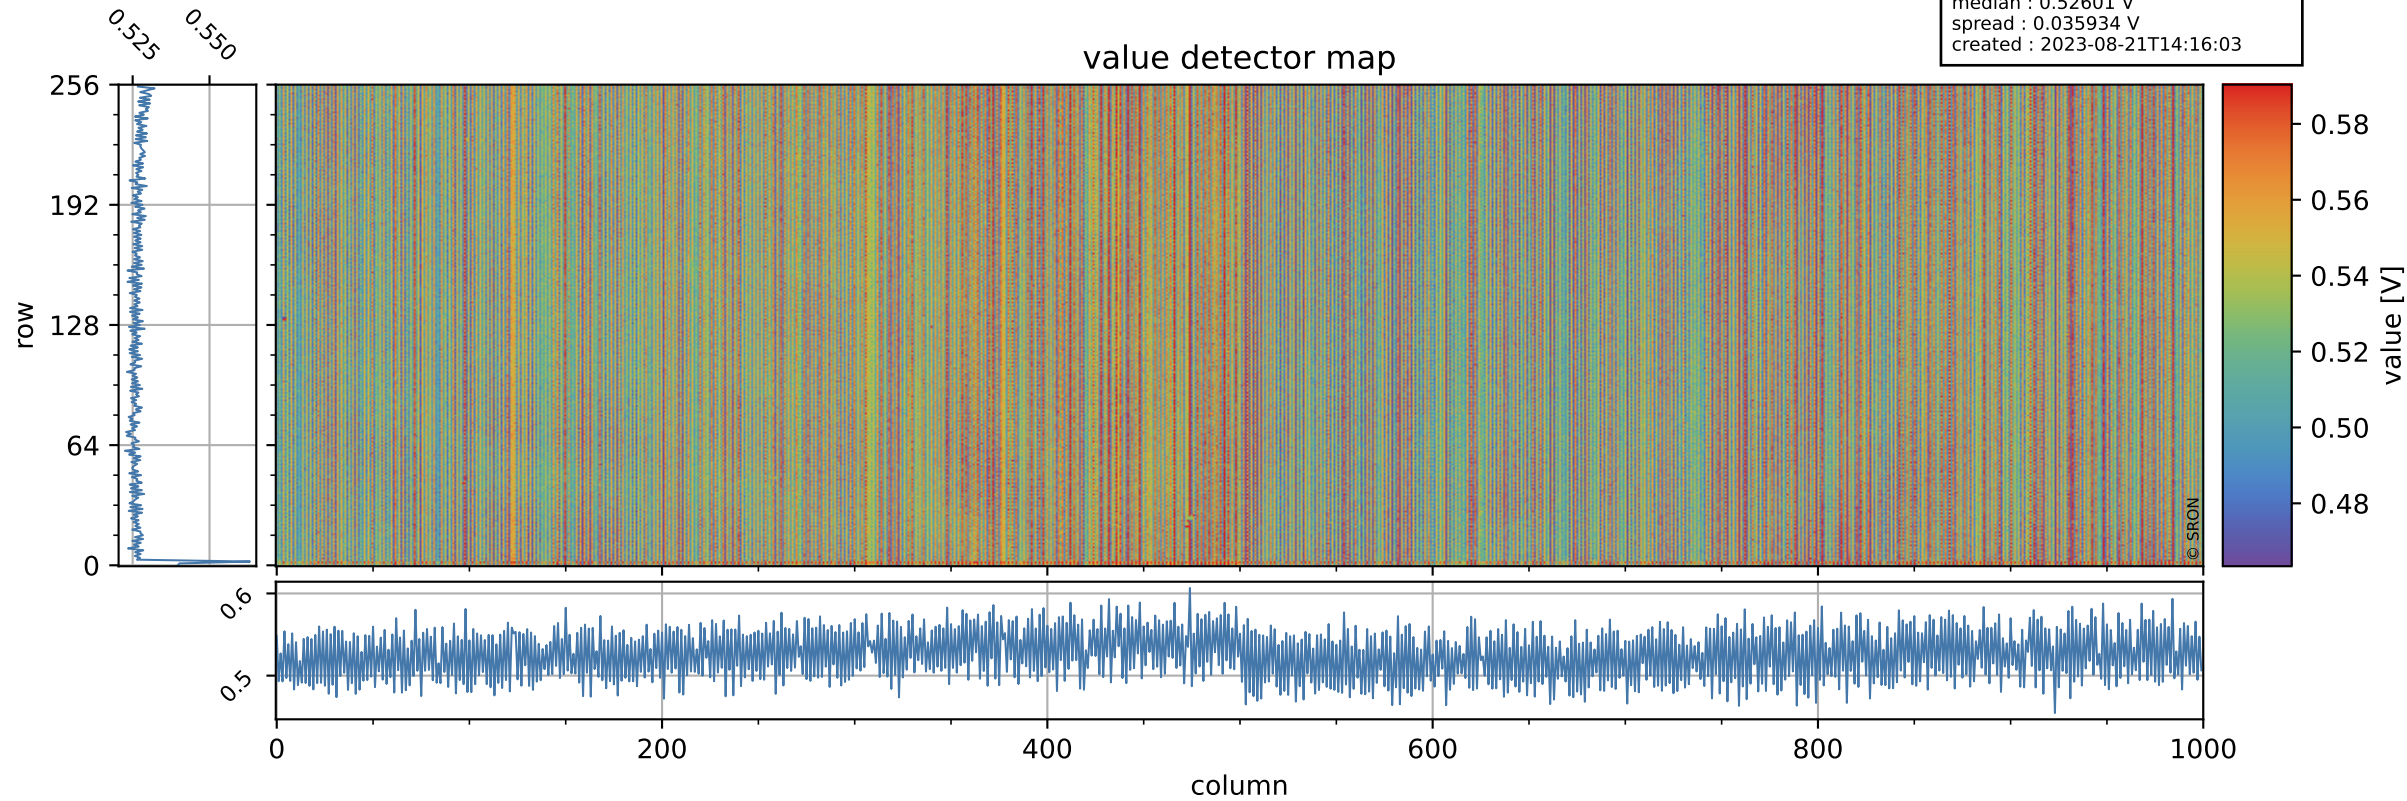

Tropomi SWIR offset (official)

orbits : 19 in [3892, 3937]
coverage : 2018-07-14 / 2018-07-17
median : 0.52601 V
spread : 0.035934 V
created : 2023-08-21T14:16:03

value detector map

Tropomi SWIR offset (official)

orbits : 19 in [3892, 3937]
coverage : 2018-07-14 / 2018-07-17
median : 34.12 μV
spread : 20.06 μV
created : 2023-08-21T14:16:04

Tropomi SWIR offset (official)

orbits : 19 in [3892, 3937]
coverage : 2018-07-14 / 2018-07-17
median : -0.017141 mV
spread : 0.32118 mV
created : 2023-08-21T14:16:04

value compared with SWIR offset CKD

Tropomi SWIR offset (official) ground-tracks of Sentinel-5P

orbits : 19 in [3892, 3937]
coverage : 2018-07-14 / 2018-07-17
created : 2023-08-21T14:16:04

Tropomi SWIR offset (official)

orbits : [2827, 3937]
coverage : 2018-04-30 / 2018-07-17
created : 2023-08-21T14:16:04

trend of detector median & temperatures