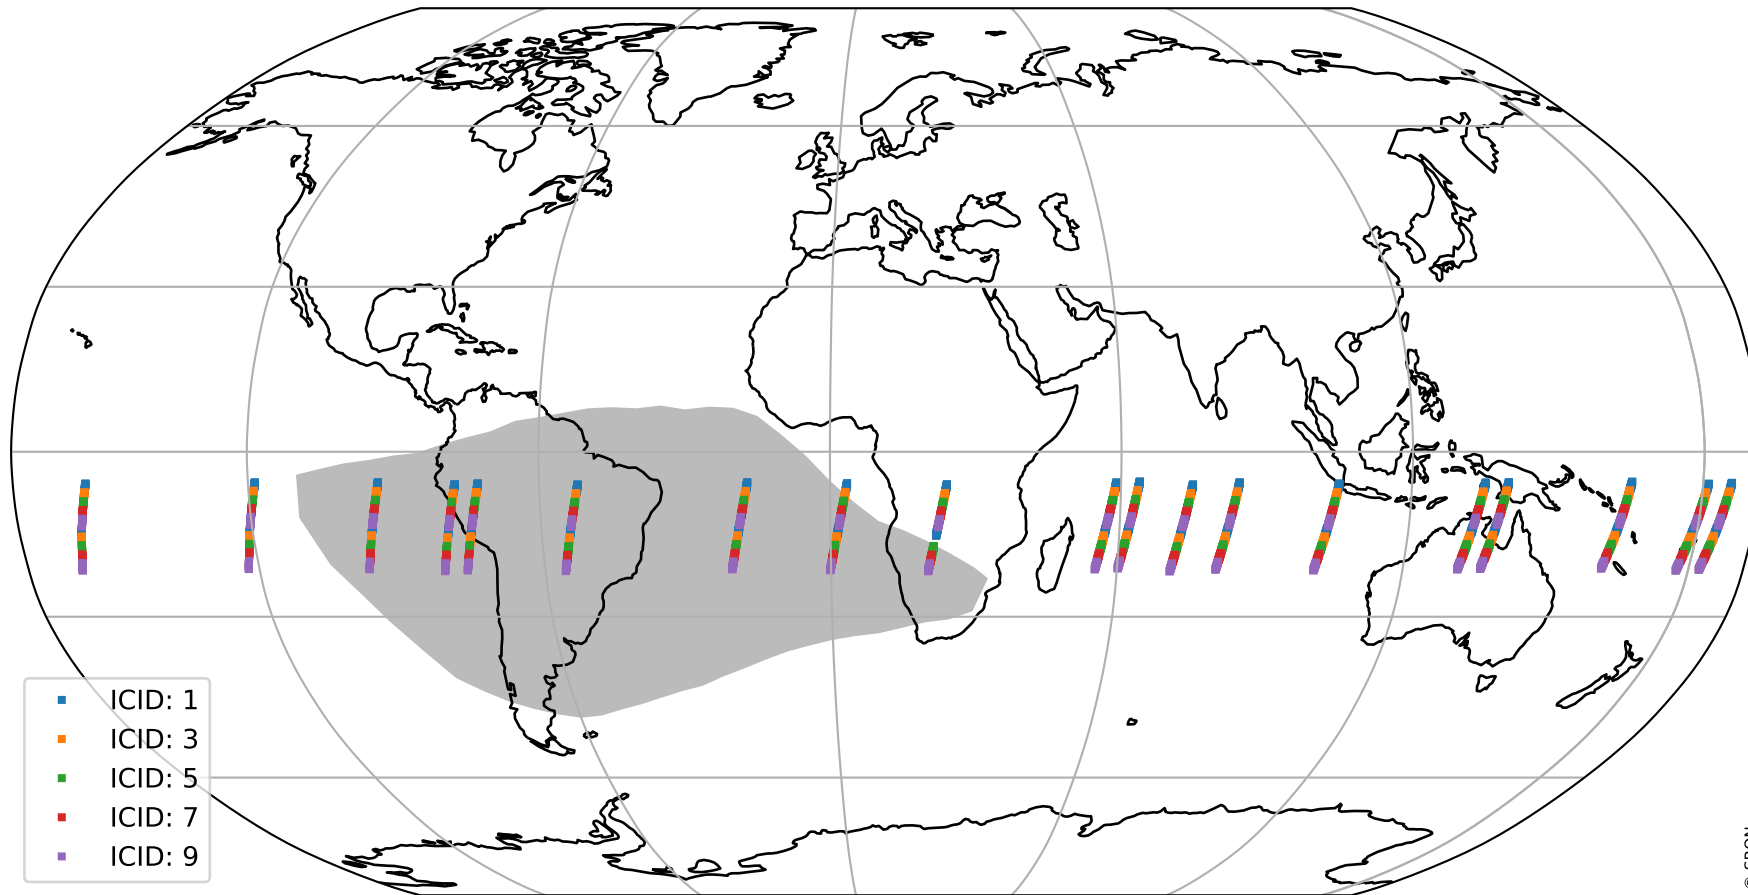

Tropomi SWIR offset (official)

orbits : 19 in [3892, 3937]
coverage : 2018-07-14 / 2018-07-17
median : 0.52601 V
spread : 0.035934 V
created : 2023-08-21T14:16:03

value detector map

Tropomi SWIR offset (official)

orbits : 19 in [3892, 3937]
coverage : 2018-07-14 / 2018-07-17
median : 34.12 μV
spread : 20.06 μV
created : 2023-08-21T14:16:04

Tropomi SWIR offset (official)

orbits : 19 in [3892, 3937]
coverage : 2018-07-14 / 2018-07-17
median : -0.017141 mV
spread : 0.32118 mV
created : 2023-08-21T14:16:04

value compared with SWIR offset CKD

Tropomi SWIR offset (official) ground-tracks of Sentinel-5P

orbits : 19 in [3892, 3937]
coverage : 2018-07-14 / 2018-07-17
created : 2023-08-21T14:16:04

Tropomi SWIR offset (official)

orbits : [2827, 3937]
coverage : 2018-04-30 / 2018-07-17
created : 2023-08-21T14:16:04

trend of detector median & temperatures