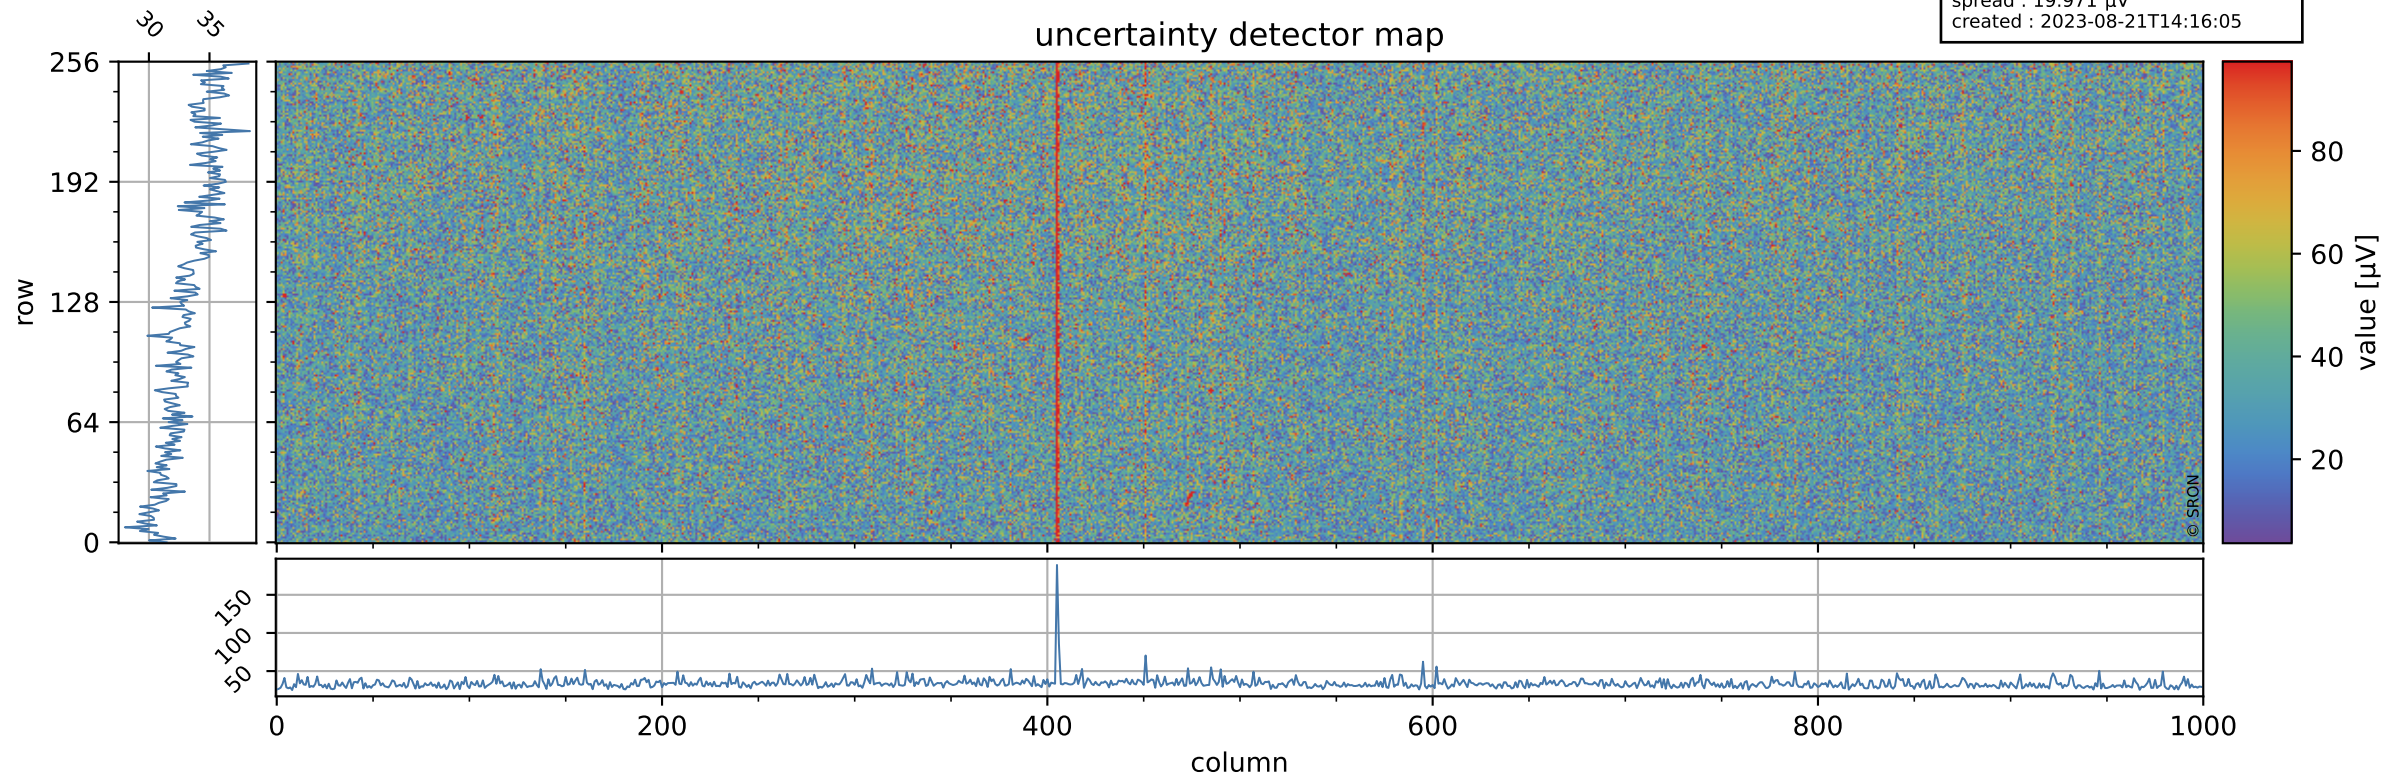

# Tropomi SWIR offset (official)

orbits : 18 in [3907, 3952]  
coverage : 2018-07-15 / 2018-07-19  
median : 0.526 V  
spread : 0.035934 V  
created : 2023-08-21T14:16:05

## value detector map

# Tropomi SWIR offset (official)

orbits : 18 in [3907, 3952]  
coverage : 2018-07-15 / 2018-07-19  
median : 33.857  $\mu\text{V}$   
spread : 19.971  $\mu\text{V}$   
created : 2023-08-21T14:16:05

# Tropomi SWIR offset (official) ground-tracks of Sentinel-5P

orbits : 18 in [3907, 3952]  
coverage : 2018-07-15 / 2018-07-19  
created : 2023-08-21T14:16:06