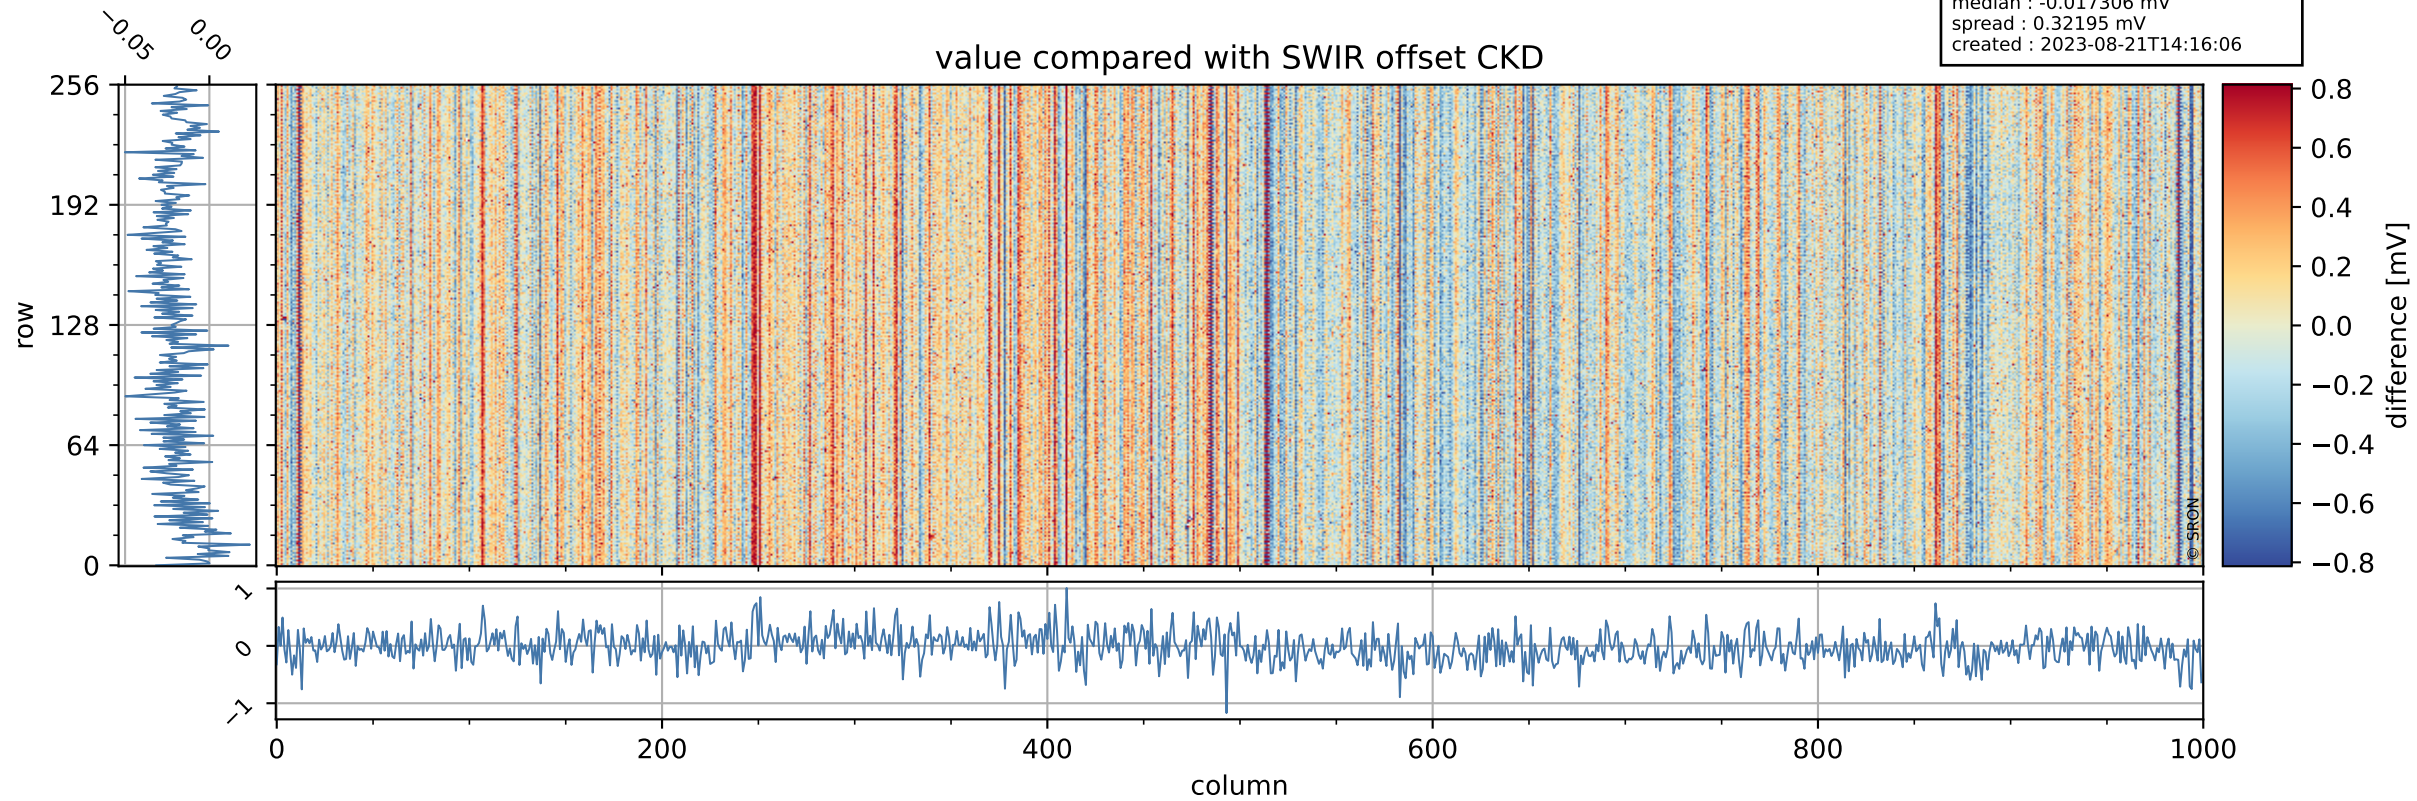

## value detector map

# Tropomi SWIR offset (official)

orbits : 18 in [3907, 3952]  
coverage : 2018-07-15 / 2018-07-19  
median : 33.857  $\mu\text{V}$   
spread : 19.971  $\mu\text{V}$   
created : 2023-08-21T14:16:05

# Tropomi SWIR offset (official)

orbits : 18 in [3907, 3952]  
coverage : 2018-07-15 / 2018-07-19  
median : -0.017306 mV  
spread : 0.32195 mV  
created : 2023-08-21T14:16:06

value compared with SWIR offset CKD

# Tropomi SWIR offset (official) ground-tracks of Sentinel-5P

orbits : 18 in [3907, 3952]  
coverage : 2018-07-15 / 2018-07-19  
created : 2023-08-21T14:16:06