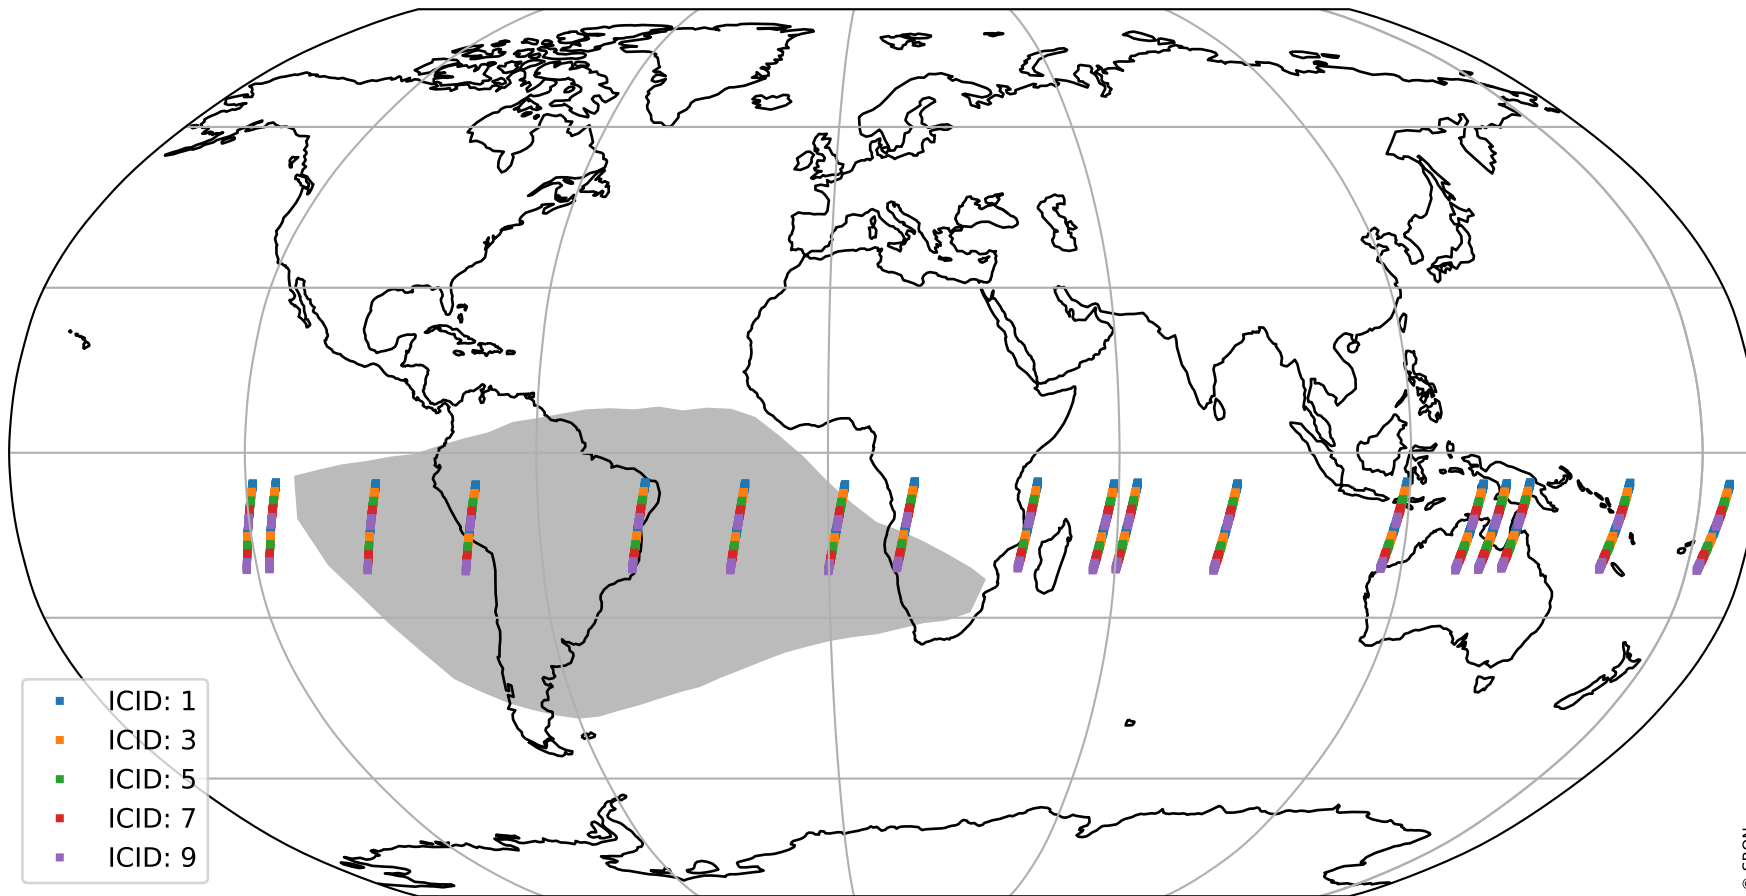

# Tropomi SWIR offset (official)

orbits : 18 in [3907, 3952]  
coverage : 2018-07-15 / 2018-07-19  
median : 33.857  $\mu\text{V}$   
spread : 19.971  $\mu\text{V}$   
created : 2023-08-21T14:16:05

# Tropomi SWIR offset (official)

orbits : 18 in [3907, 3952]  
coverage : 2018-07-15 / 2018-07-19  
median : -0.017306 mV  
spread : 0.32195 mV  
created : 2023-08-21T14:16:06

value compared with SWIR offset CKD

# Tropomi SWIR offset (official) ground-tracks of Sentinel-5P

orbits : 18 in [3907, 3952]  
coverage : 2018-07-15 / 2018-07-19  
created : 2023-08-21T14:16:06

# Tropomi SWIR offset (official)

orbits : [2827, 3952]  
coverage : 2018-04-30 / 2018-07-19  
created : 2023-08-21T14:16:06