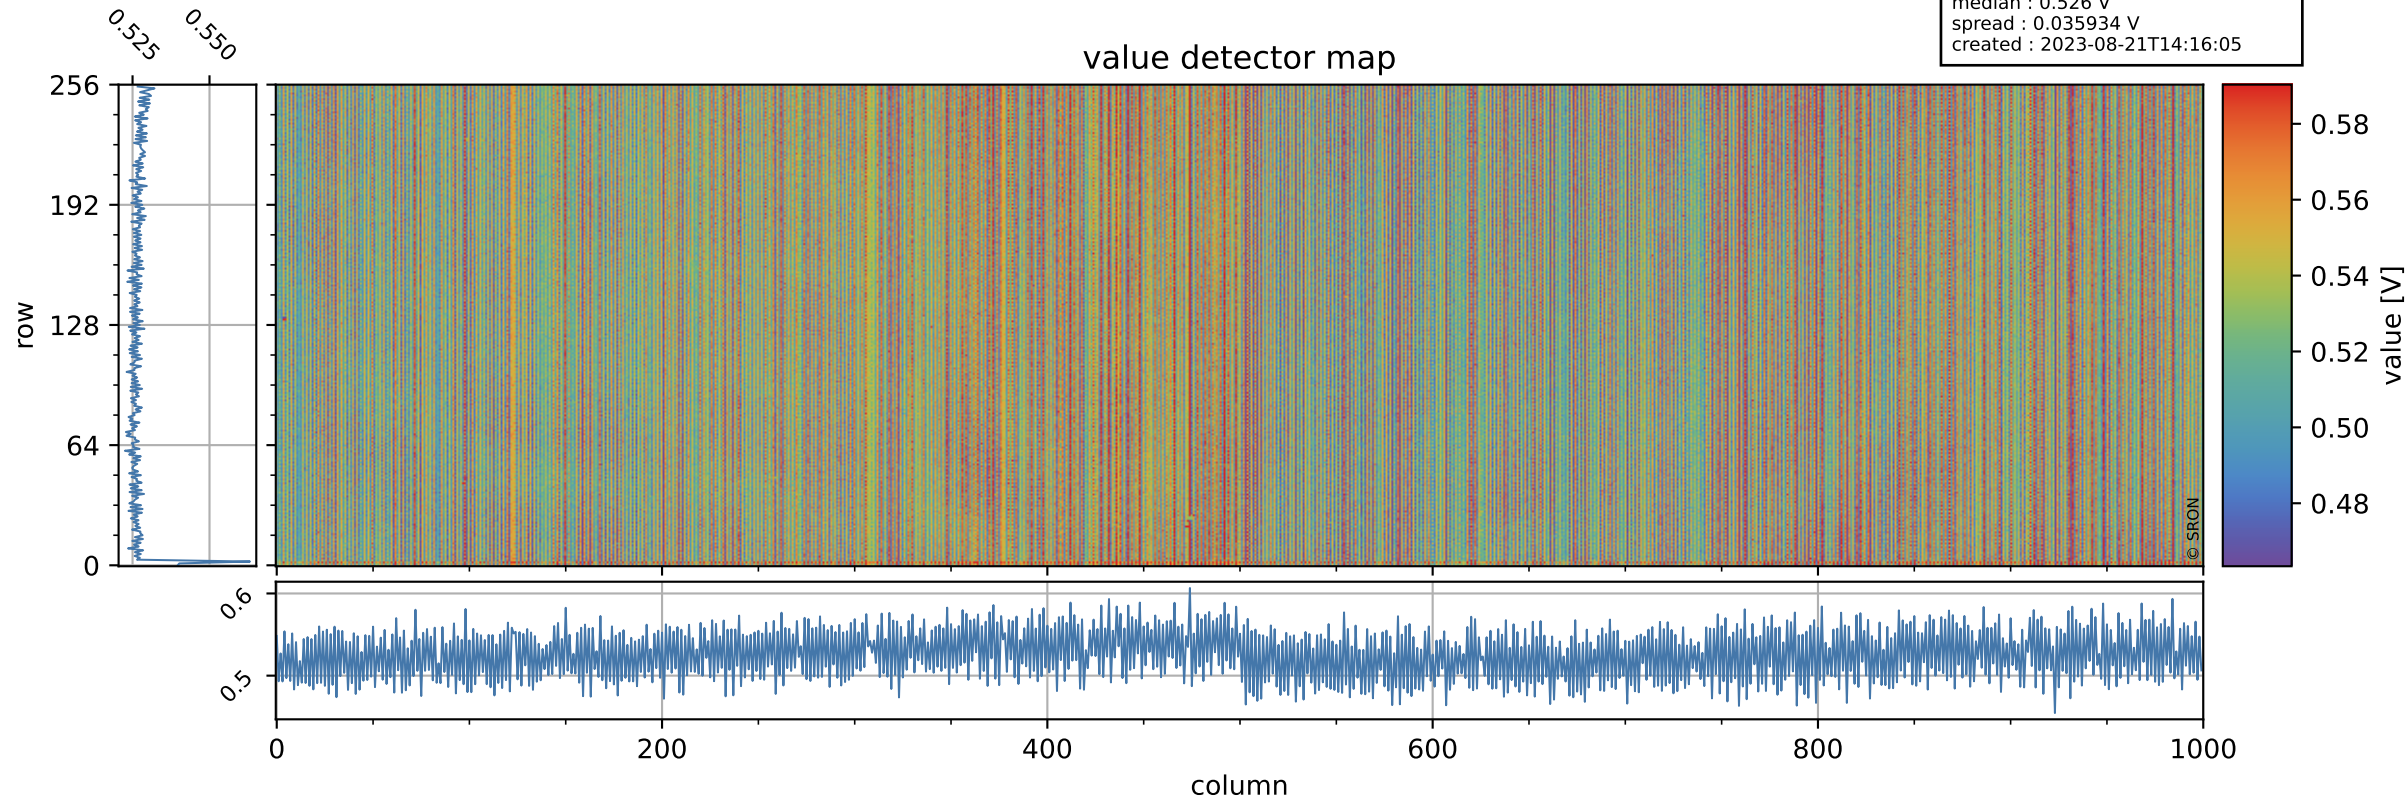

# Tropomi SWIR offset (official)

orbits : 18 in [3907, 3952]  
coverage : 2018-07-15 / 2018-07-19  
median : 0.526 V  
spread : 0.035934 V  
created : 2023-08-21T14:16:05

## value detector map

# Tropomi SWIR offset (official)

orbits : 18 in [3907, 3952]  
coverage : 2018-07-15 / 2018-07-19  
median : 33.857  $\mu\text{V}$   
spread : 19.971  $\mu\text{V}$   
created : 2023-08-21T14:16:05

# Tropomi SWIR offset (official) ground-tracks of Sentinel-5P

orbits : 18 in [3907, 3952]  
coverage : 2018-07-15 / 2018-07-19  
created : 2023-08-21T14:16:06