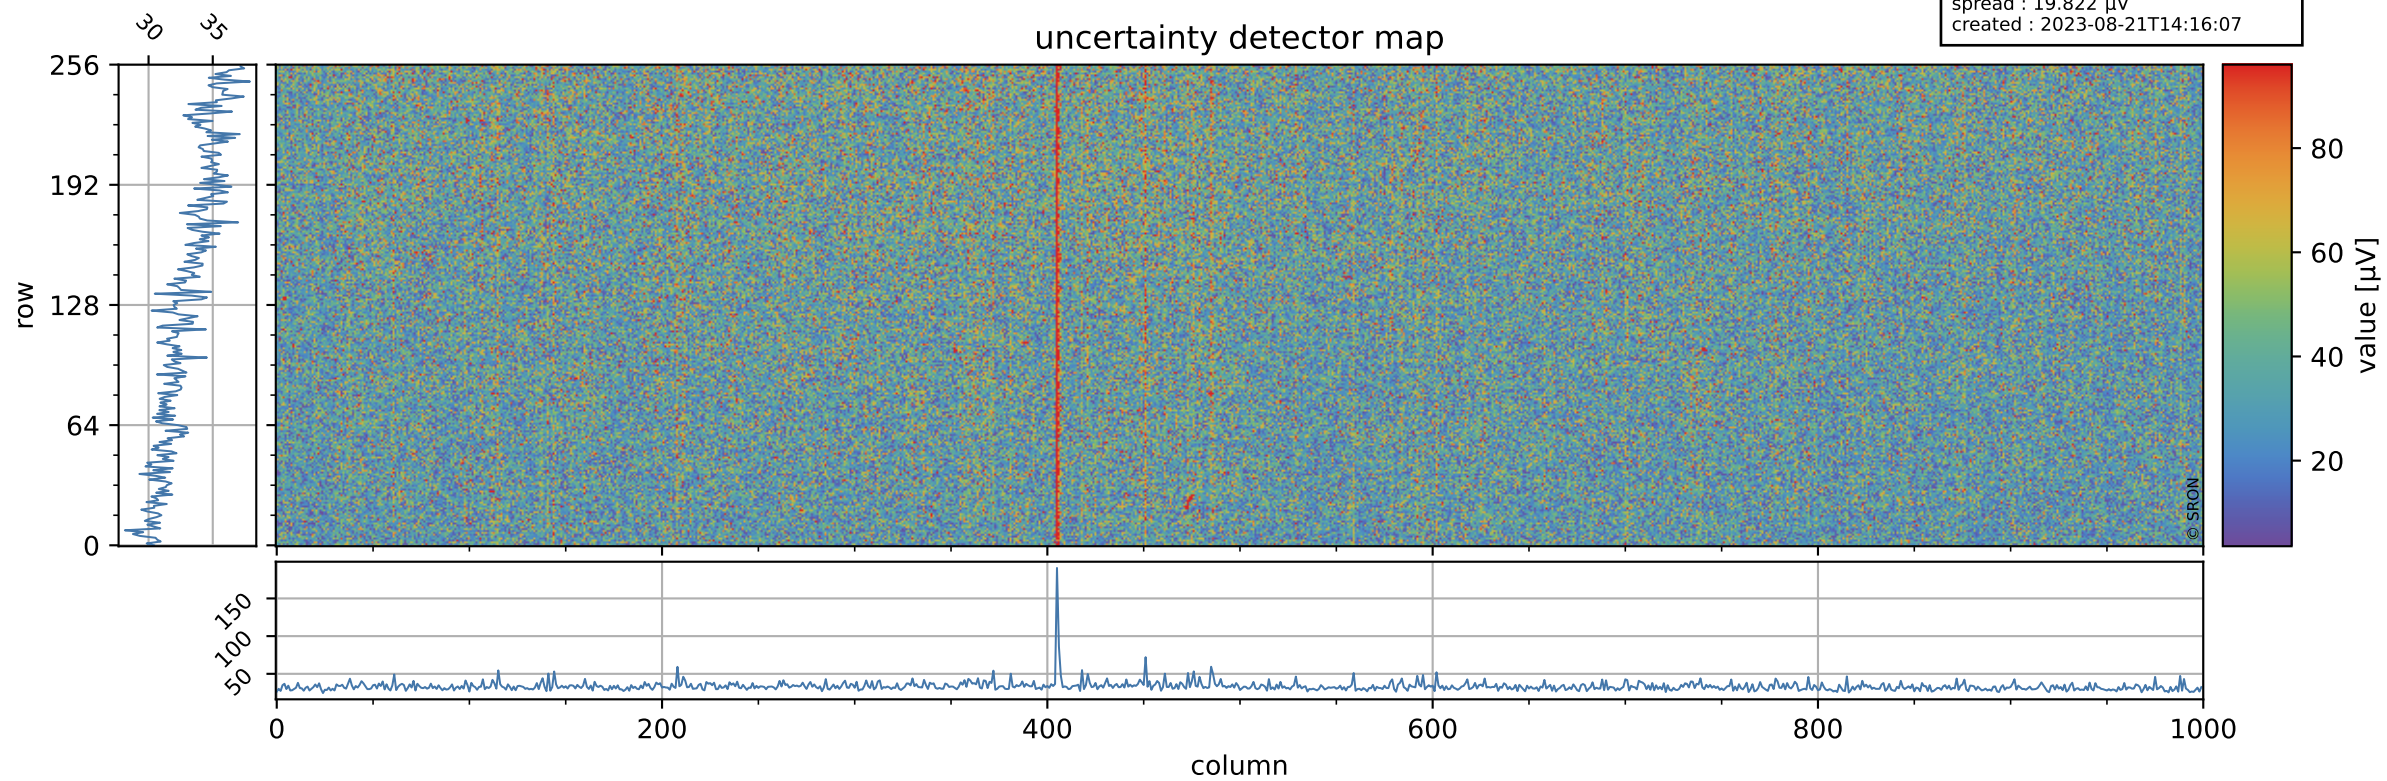

# Tropomi SWIR offset (official)

orbits : 19 in [3922, 3967]  
coverage : 2018-07-17 / 2018-07-20  
median : 0.52601 V  
spread : 0.03593 V  
created : 2023-08-21T14:16:07

## value detector map

# Tropomi SWIR offset (official)

orbits : 19 in [3922, 3967]  
coverage : 2018-07-17 / 2018-07-20  
median : 33.578  $\mu\text{V}$   
spread : 19.822  $\mu\text{V}$   
created : 2023-08-21T14:16:07

# Tropomi SWIR offset (official) ground-tracks of Sentinel-5P

orbits : 19 in [3922, 3967]  
coverage : 2018-07-17 / 2018-07-20  
created : 2023-08-21T14:16:08