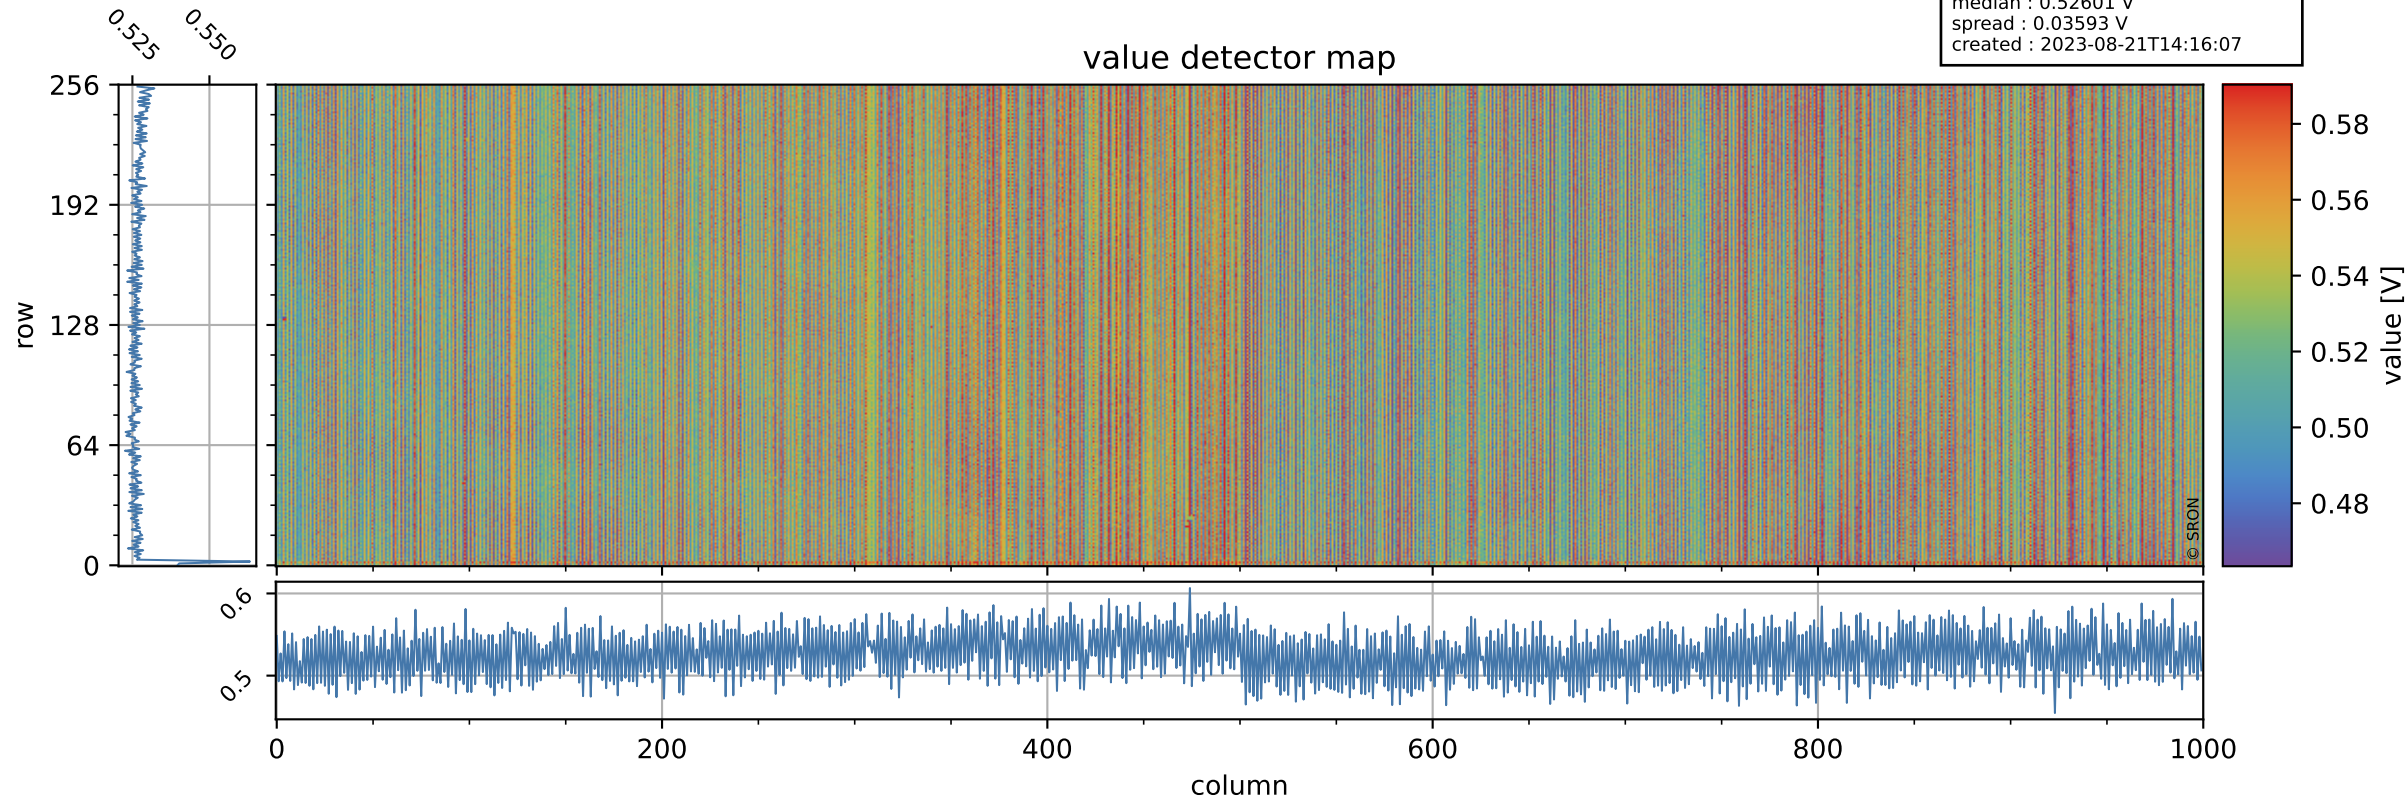

# Tropomi SWIR offset (official)

orbits : 19 in [3922, 3967]  
coverage : 2018-07-17 / 2018-07-20  
median : 0.52601 V  
spread : 0.03593 V  
created : 2023-08-21T14:16:07

## value detector map

# Tropomi SWIR offset (official)

orbits : 19 in [3922, 3967]  
coverage : 2018-07-17 / 2018-07-20  
median : 33.578  $\mu\text{V}$   
spread : 19.822  $\mu\text{V}$   
created : 2023-08-21T14:16:07

# Tropomi SWIR offset (official) ground-tracks of Sentinel-5P

orbits : 19 in [3922, 3967]  
coverage : 2018-07-17 / 2018-07-20  
created : 2023-08-21T14:16:08