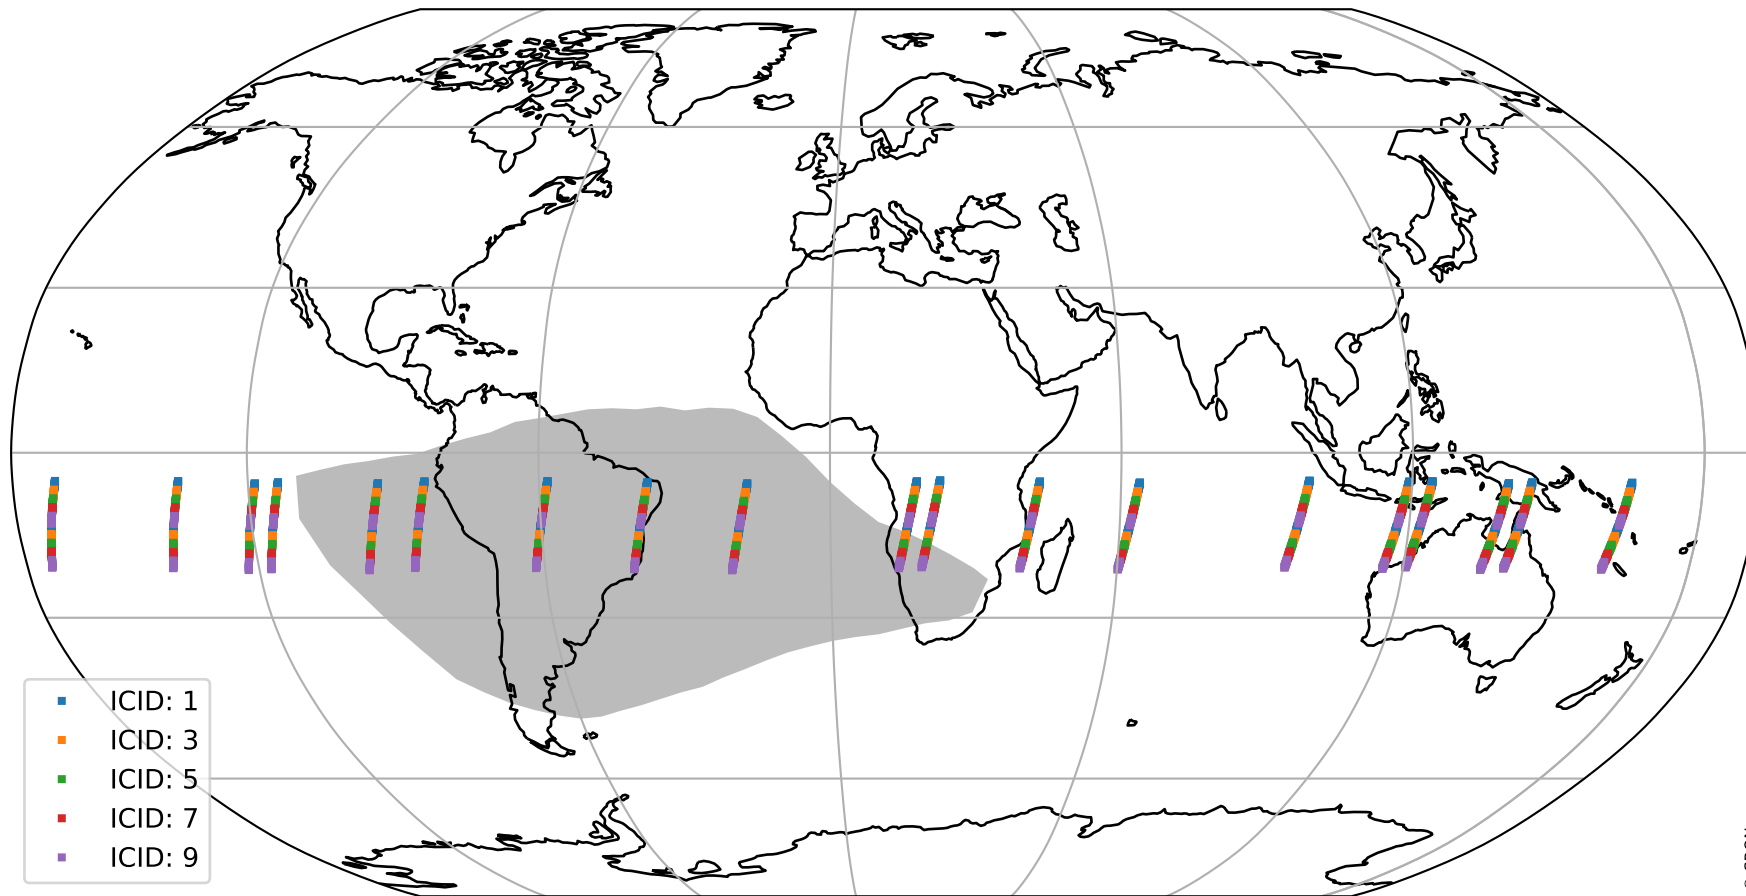

# Tropomi SWIR offset (official)

orbits : 19 in [3922, 3967]  
coverage : 2018-07-17 / 2018-07-20  
median : 33.578  $\mu\text{V}$   
spread : 19.822  $\mu\text{V}$   
created : 2023-08-21T14:16:07

# Tropomi SWIR offset (official)

orbits : 19 in [3922, 3967]  
coverage : 2018-07-17 / 2018-07-20  
median : -0.013336 mV  
spread : 0.32037 mV  
created : 2023-08-21T14:16:07

value compared with SWIR offset CKD

# Tropomi SWIR offset (official) ground-tracks of Sentinel-5P

orbits : 19 in [3922, 3967]  
coverage : 2018-07-17 / 2018-07-20  
created : 2023-08-21T14:16:08

# Tropomi SWIR offset (official)

orbits : [2827, 3967]  
coverage : 2018-04-30 / 2018-07-20  
created : 2023-08-21T14:16:08