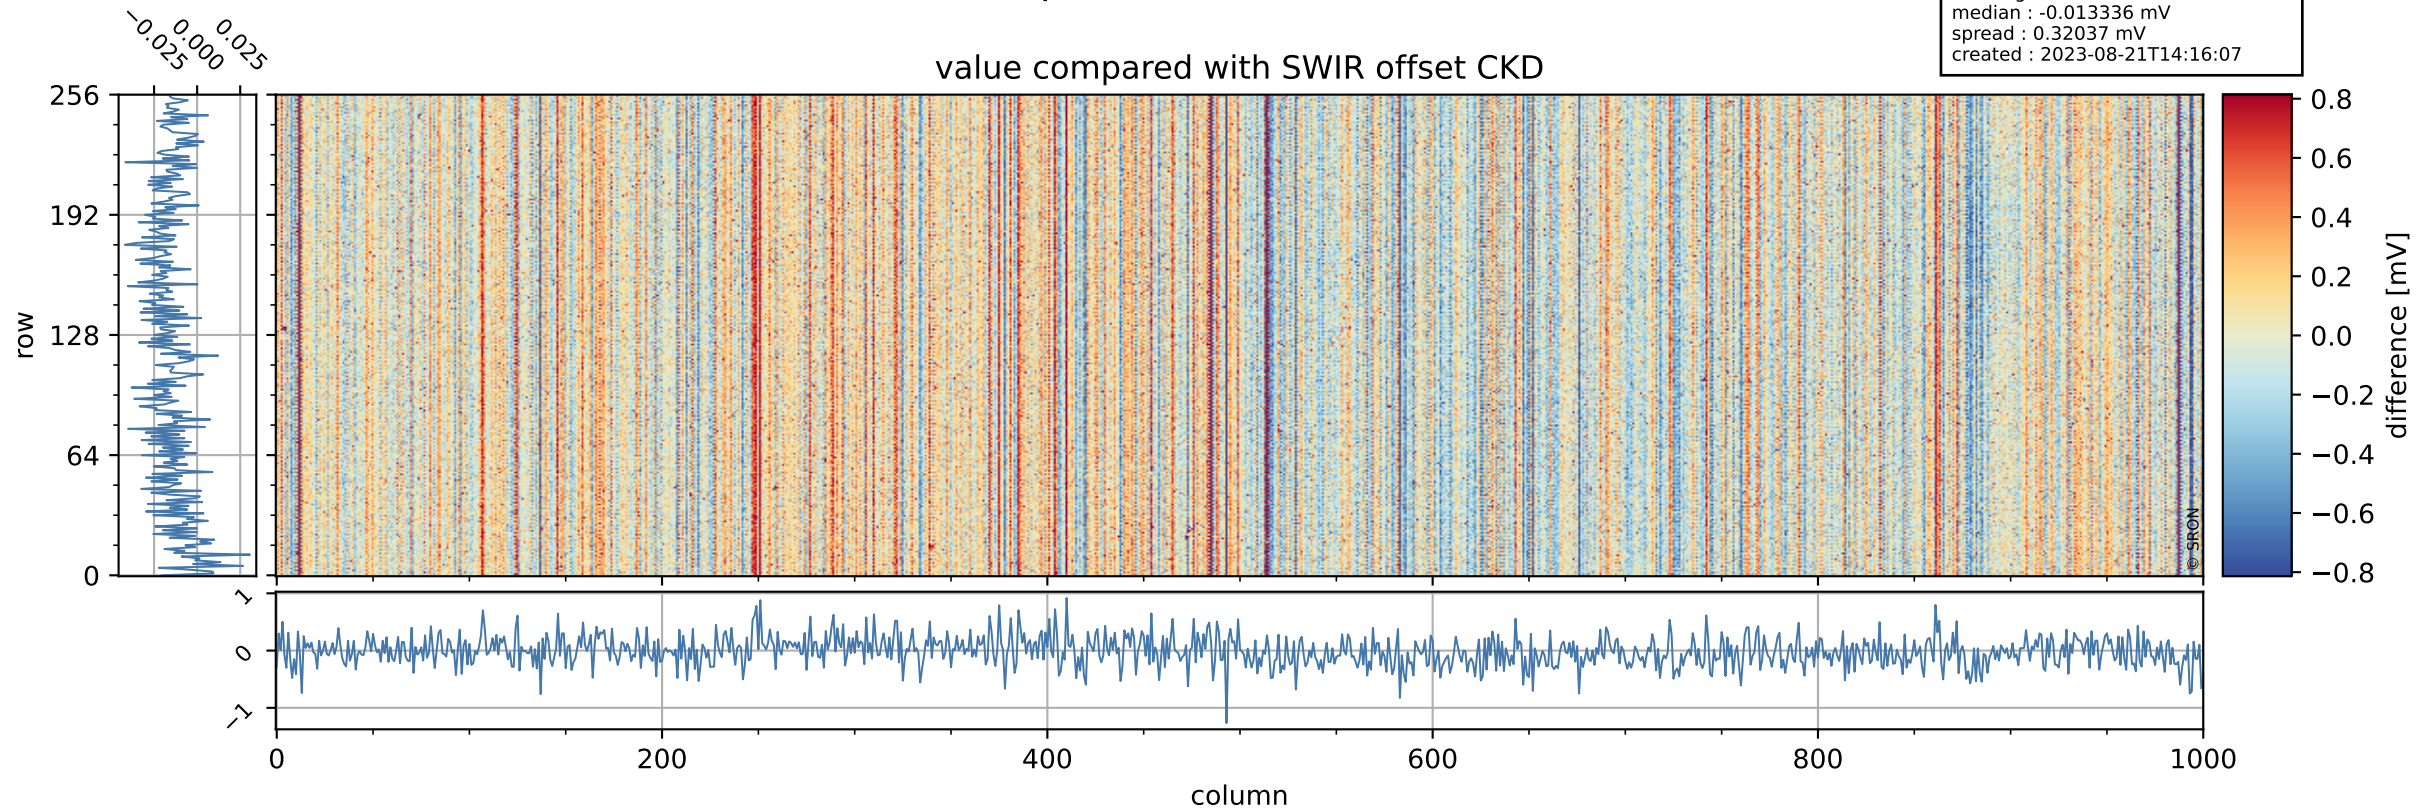

## value detector map

# Tropomi SWIR offset (official)

orbits : 19 in [3922, 3967]  
coverage : 2018-07-17 / 2018-07-20  
median : 33.578  $\mu\text{V}$   
spread : 19.822  $\mu\text{V}$   
created : 2023-08-21T14:16:07

# Tropomi SWIR offset (official)

orbits : 19 in [3922, 3967]  
coverage : 2018-07-17 / 2018-07-20  
median : -0.013336 mV  
spread : 0.32037 mV  
created : 2023-08-21T14:16:07

value compared with SWIR offset CKD

# Tropomi SWIR offset (official) ground-tracks of Sentinel-5P

orbits : 19 in [3922, 3967]  
coverage : 2018-07-17 / 2018-07-20  
created : 2023-08-21T14:16:08