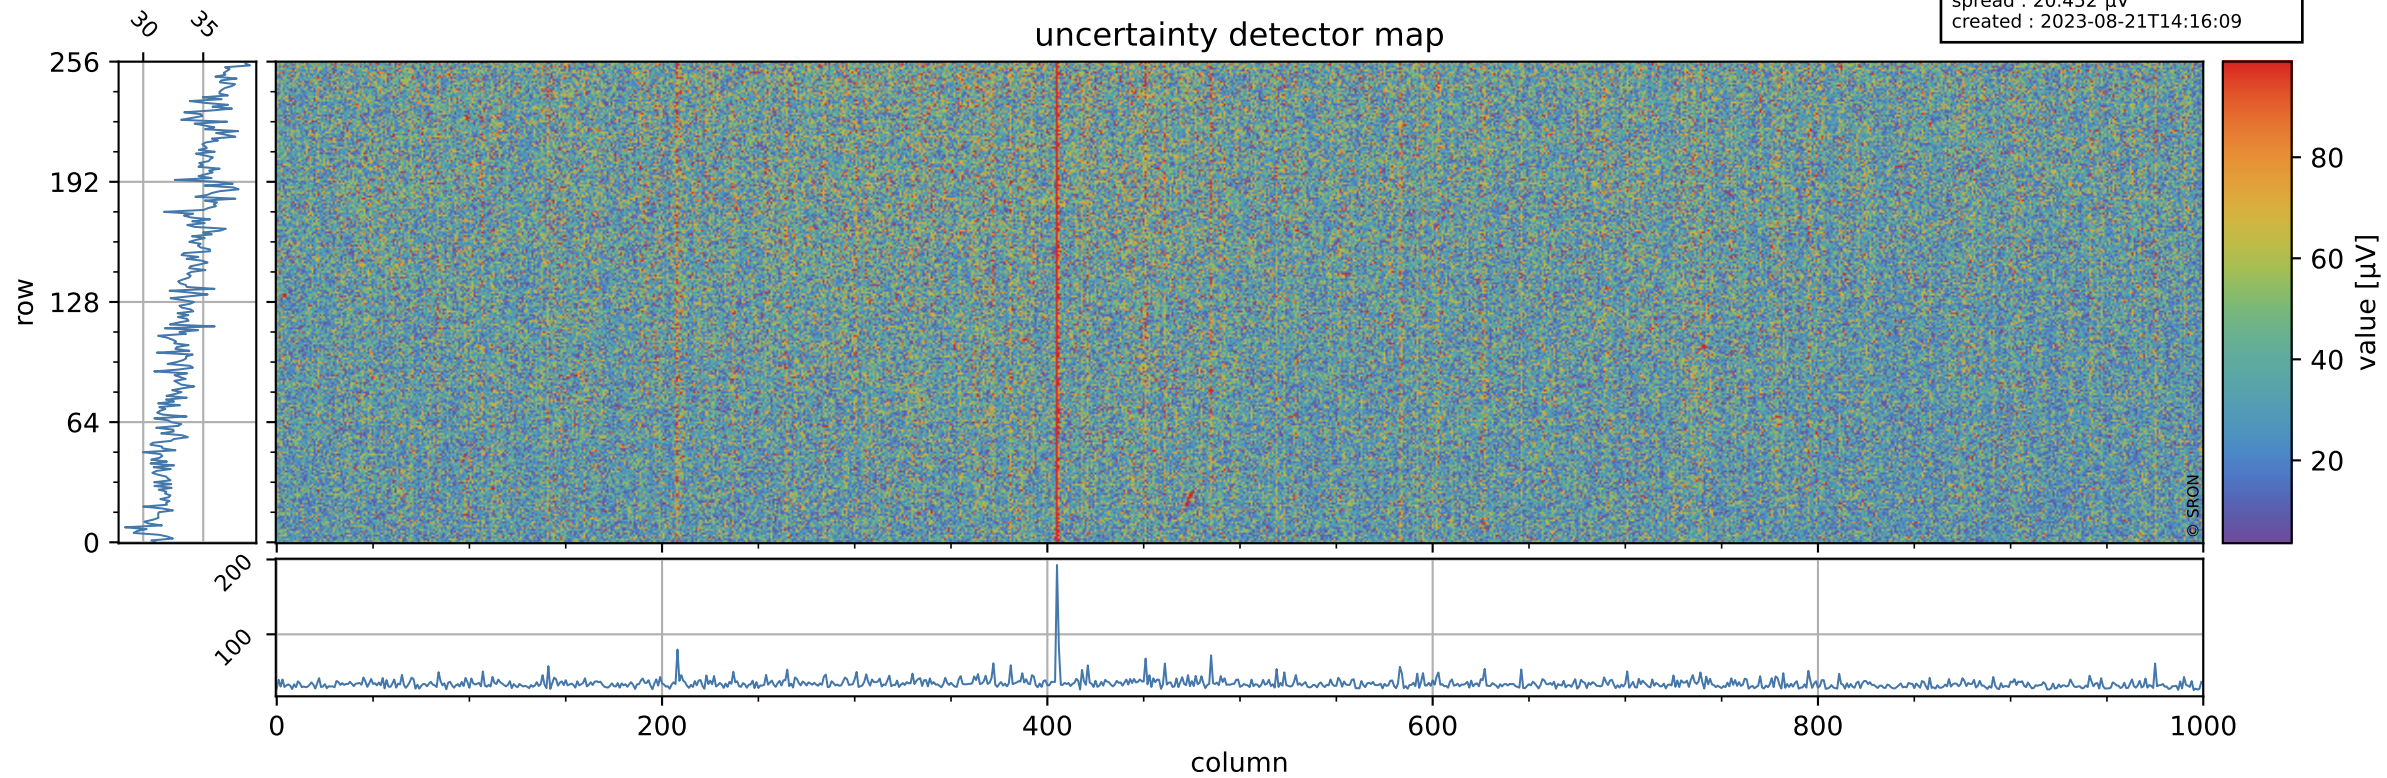

# Tropomi SWIR offset (official)

orbits : 19 in [3937, 3982]  
coverage : 2018-07-18 / 2018-07-21  
median : 0.526 V  
spread : 0.03593 V  
created : 2023-08-21T14:16:08

## value detector map

# Tropomi SWIR offset (official)

orbits : 19 in [3937, 3982]  
coverage : 2018-07-18 / 2018-07-21  
median : 34.469  $\mu\text{V}$   
spread : 20.452  $\mu\text{V}$   
created : 2023-08-21T14:16:09

# Tropomi SWIR offset (official) ground-tracks of Sentinel-5P

orbits : 19 in [3937, 3982]  
coverage : 2018-07-18 / 2018-07-21  
created : 2023-08-21T14:16:09