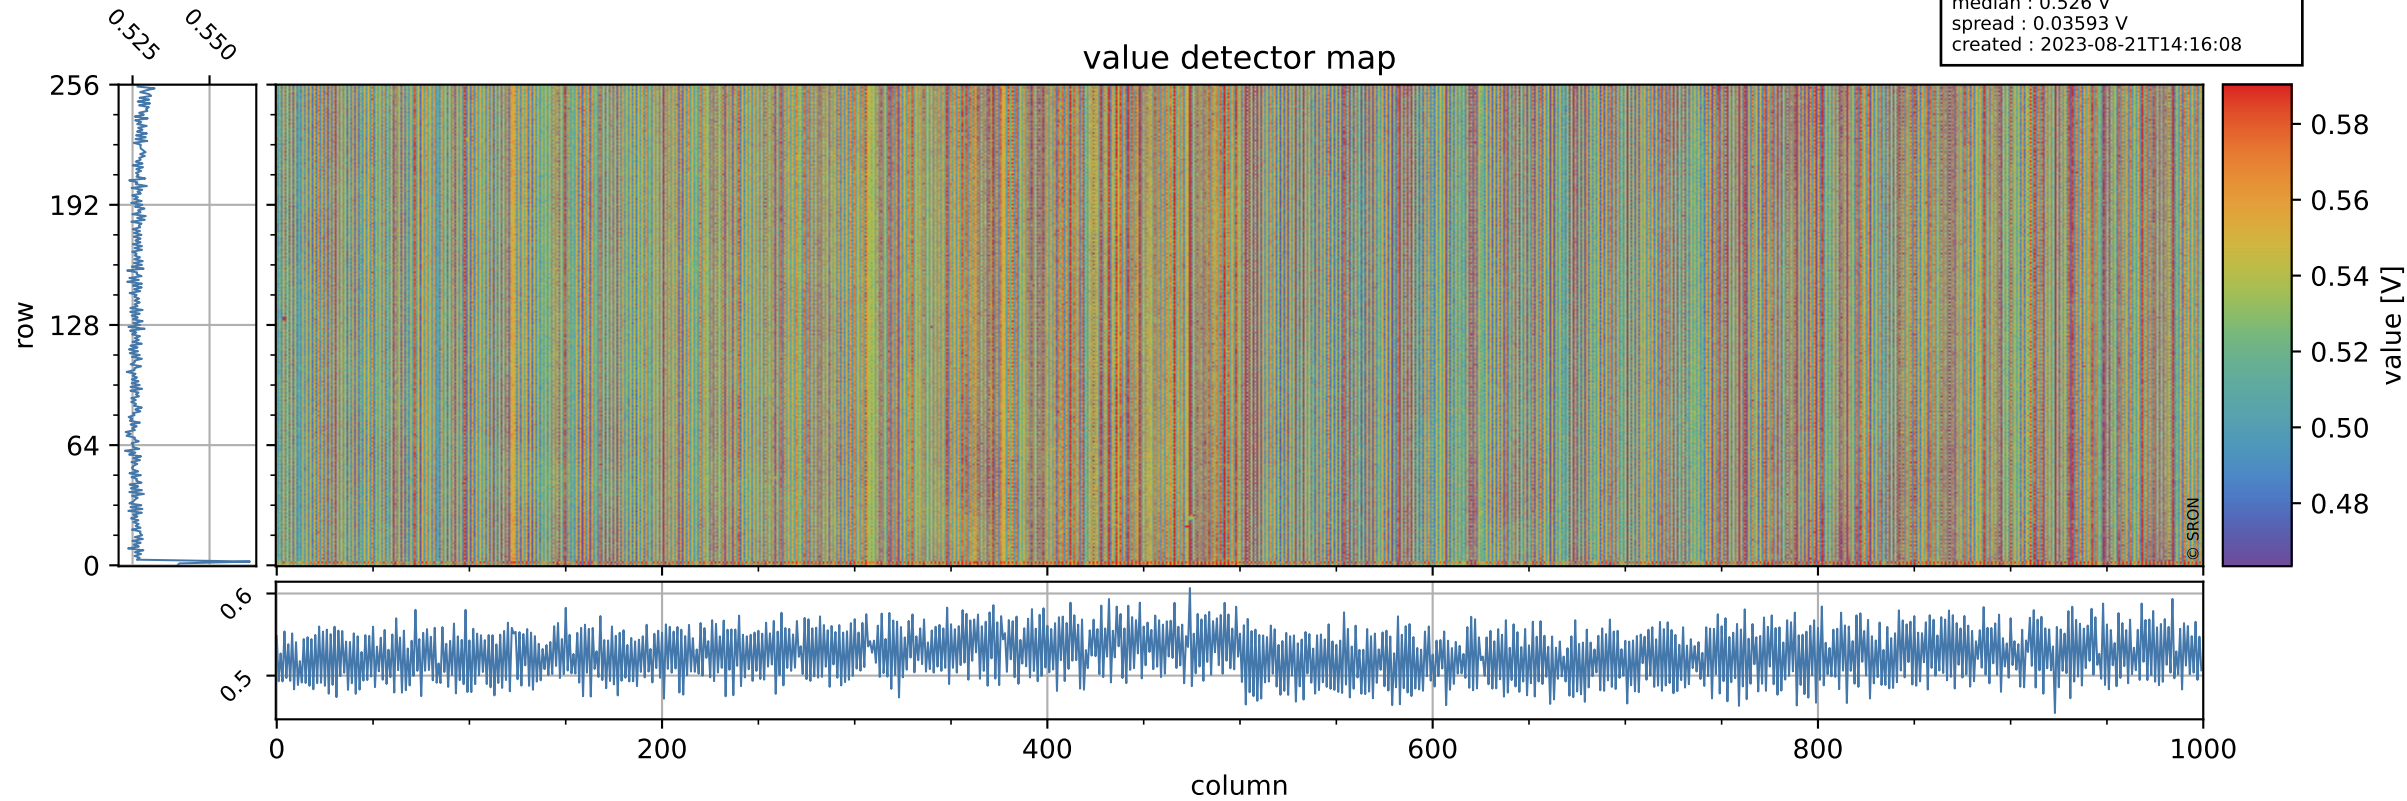

# Tropomi SWIR offset (official)

orbits : 19 in [3937, 3982]  
coverage : 2018-07-18 / 2018-07-21  
median : 0.526 V  
spread : 0.03593 V  
created : 2023-08-21T14:16:08

## value detector map

# Tropomi SWIR offset (official)

orbits : 19 in [3937, 3982]  
coverage : 2018-07-18 / 2018-07-21  
median : 34.469  $\mu\text{V}$   
spread : 20.452  $\mu\text{V}$   
created : 2023-08-21T14:16:09

# Tropomi SWIR offset (official) ground-tracks of Sentinel-5P

orbits : 19 in [3937, 3982]  
coverage : 2018-07-18 / 2018-07-21  
created : 2023-08-21T14:16:09