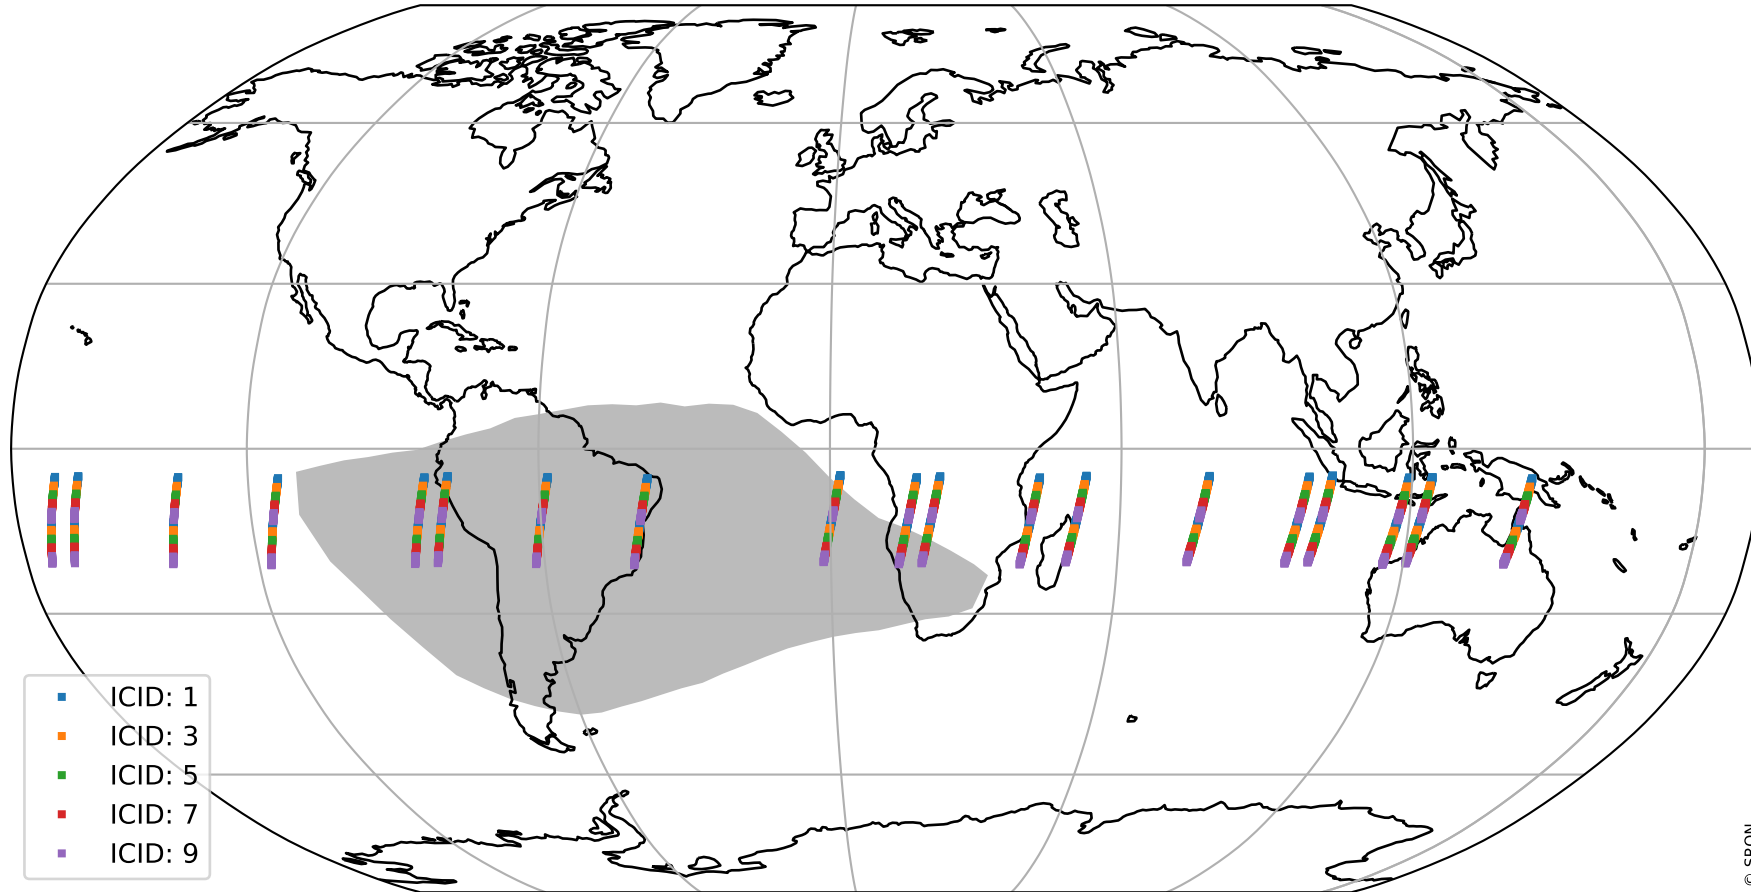

# Tropomi SWIR offset (official)

orbits : 19 in [3937, 3982]  
coverage : 2018-07-18 / 2018-07-21  
median : 34.469  $\mu\text{V}$   
spread : 20.452  $\mu\text{V}$   
created : 2023-08-21T14:16:09

# Tropomi SWIR offset (official)

orbits : 19 in [3937, 3982]  
coverage : 2018-07-18 / 2018-07-21  
median : -0.025049 mV  
spread : 0.31936 mV  
created : 2023-08-21T14:16:09

value compared with SWIR offset CKD

# Tropomi SWIR offset (official) ground-tracks of Sentinel-5P

orbits : 19 in [3937, 3982]  
coverage : 2018-07-18 / 2018-07-21  
created : 2023-08-21T14:16:09

# Tropomi SWIR offset (official)

orbits : [2827, 3982]  
coverage : 2018-04-30 / 2018-07-21  
created : 2023-08-21T14:16:09