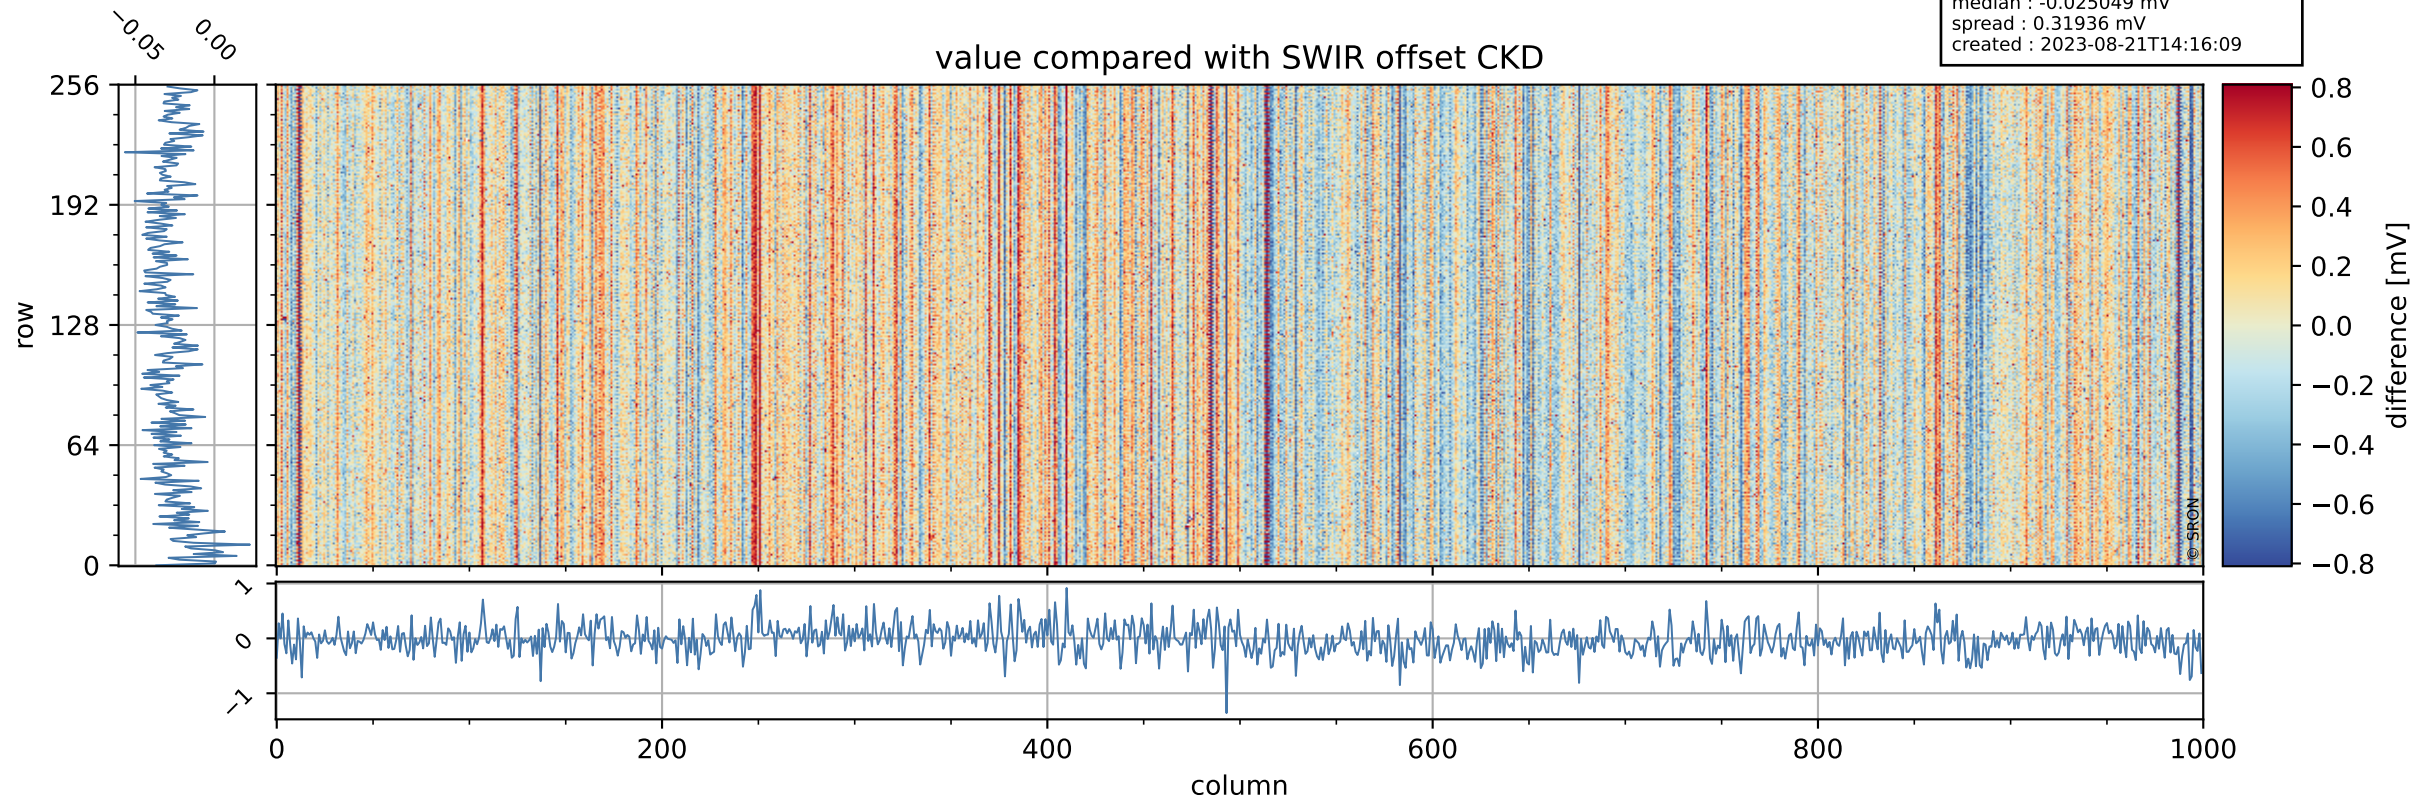

## value detector map

# Tropomi SWIR offset (official)

orbits : 19 in [3937, 3982]  
coverage : 2018-07-18 / 2018-07-21  
median : 34.469  $\mu\text{V}$   
spread : 20.452  $\mu\text{V}$   
created : 2023-08-21T14:16:09

# Tropomi SWIR offset (official)

orbits : 19 in [3937, 3982]  
coverage : 2018-07-18 / 2018-07-21  
median : -0.025049 mV  
spread : 0.31936 mV  
created : 2023-08-21T14:16:09

value compared with SWIR offset CKD

# Tropomi SWIR offset (official) ground-tracks of Sentinel-5P

orbits : 19 in [3937, 3982]  
coverage : 2018-07-18 / 2018-07-21  
created : 2023-08-21T14:16:09