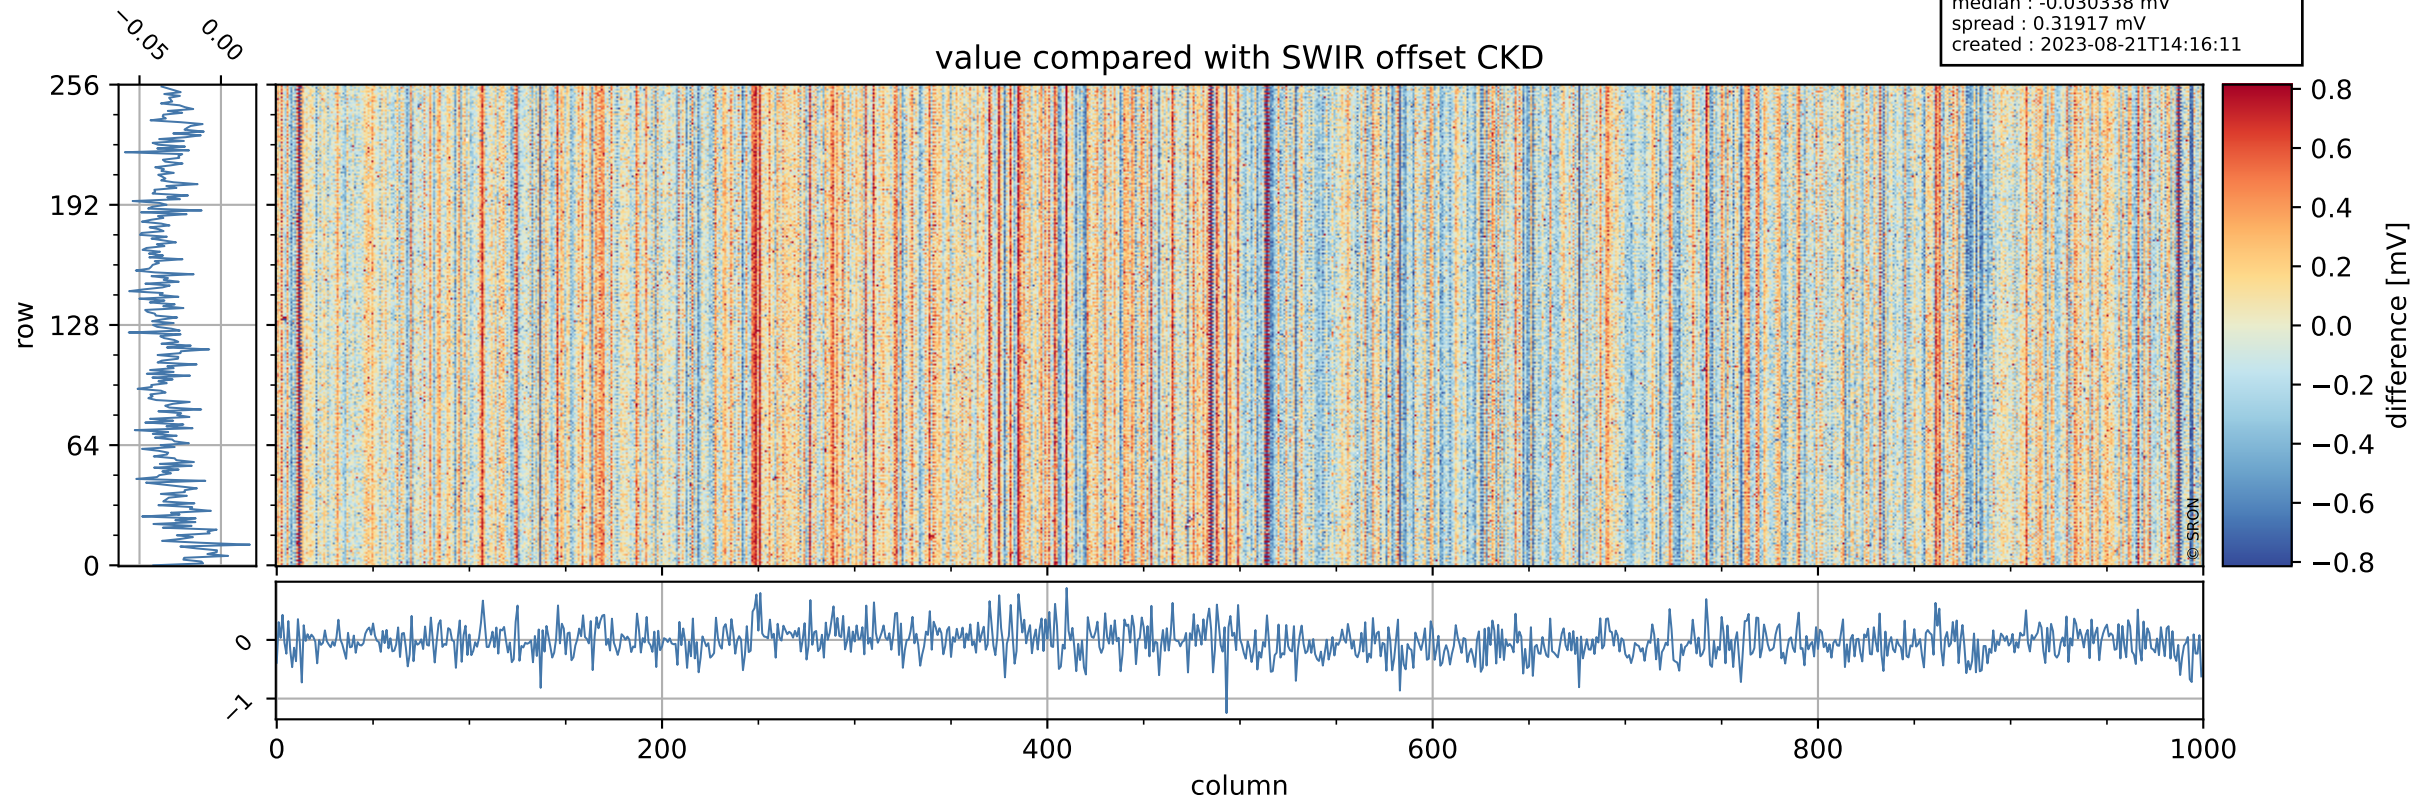

## value detector map

# Tropomi SWIR offset (official)

orbits : 20 in [3952, 3997]  
coverage : 2018-07-19 / 2018-07-22  
median : 34.396  $\mu\text{V}$   
spread : 20.328  $\mu\text{V}$   
created : 2023-08-21T14:16:10

# Tropomi SWIR offset (official)

orbits : 20 in [3952, 3997]  
coverage : 2018-07-19 / 2018-07-22  
median : -0.030338 mV  
spread : 0.31917 mV  
created : 2023-08-21T14:16:11

value compared with SWIR offset CKD

# Tropomi SWIR offset (official) ground-tracks of Sentinel-5P

orbits : 20 in [3952, 3997]  
coverage : 2018-07-19 / 2018-07-22  
created : 2023-08-21T14:16:11