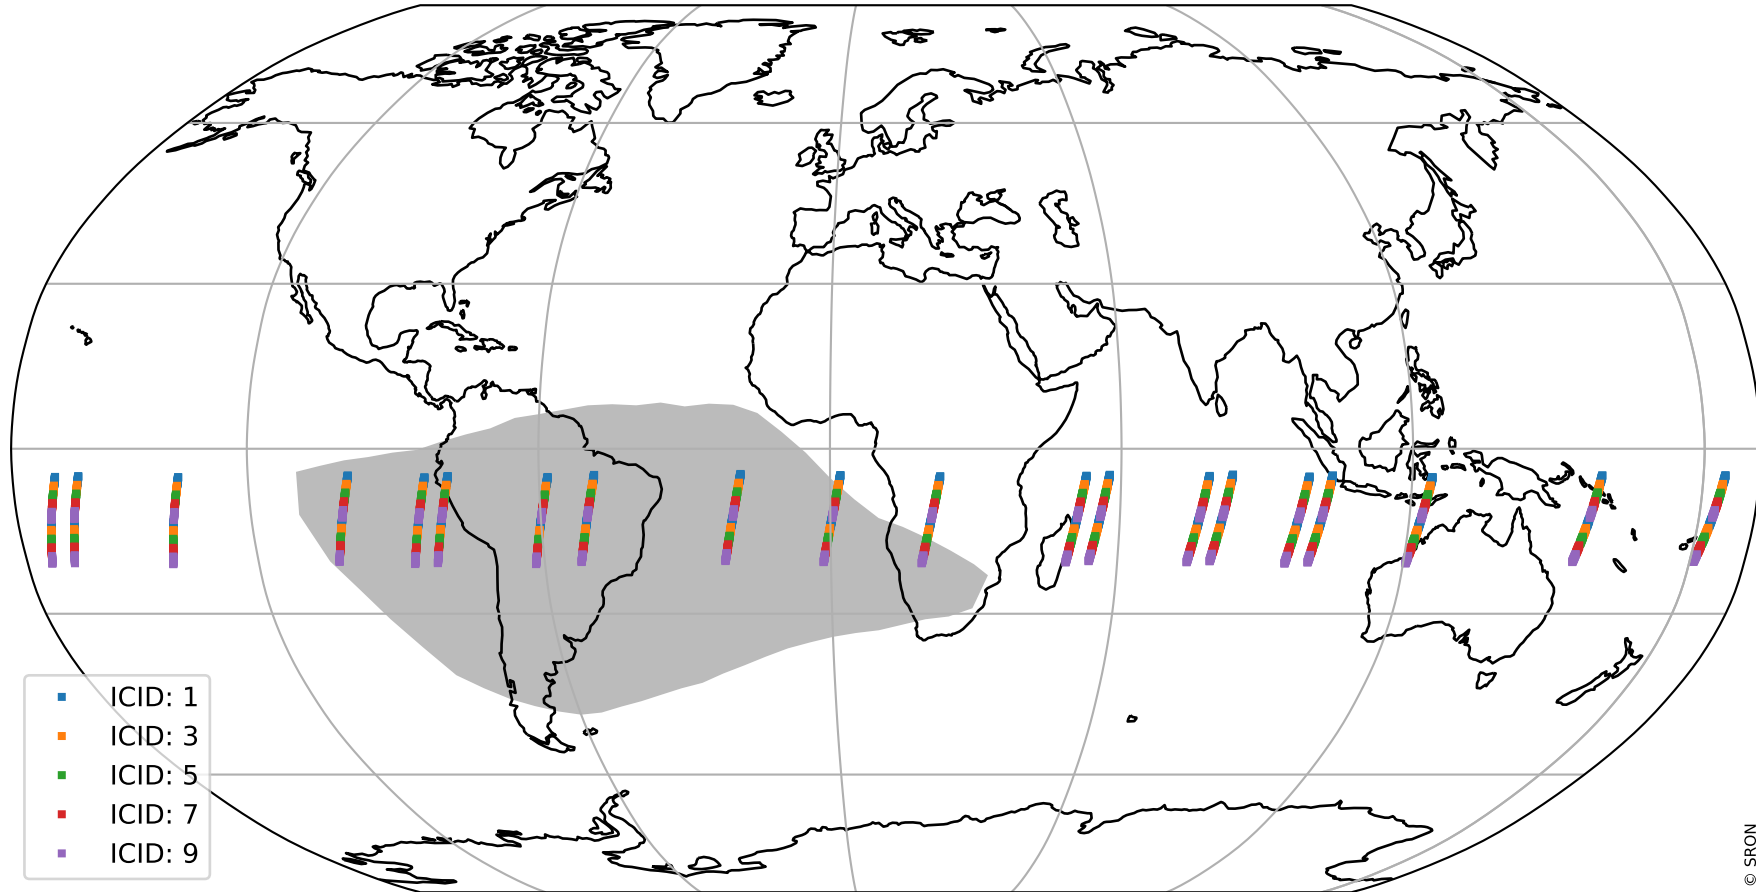

# Tropomi SWIR offset (official)

orbits : 20 in [3952, 3997]  
coverage : 2018-07-19 / 2018-07-22  
median : 34.396  $\mu\text{V}$   
spread : 20.328  $\mu\text{V}$   
created : 2023-08-21T14:16:10

# Tropomi SWIR offset (official)

orbits : 20 in [3952, 3997]  
coverage : 2018-07-19 / 2018-07-22  
median : -0.030338 mV  
spread : 0.31917 mV  
created : 2023-08-21T14:16:11

value compared with SWIR offset CKD

# Tropomi SWIR offset (official) ground-tracks of Sentinel-5P

orbits : 20 in [3952, 3997]  
coverage : 2018-07-19 / 2018-07-22  
created : 2023-08-21T14:16:11

# Tropomi SWIR offset (official)

orbits : [2827, 3997]  
coverage : 2018-04-30 / 2018-07-22  
created : 2023-08-21T14:16:11