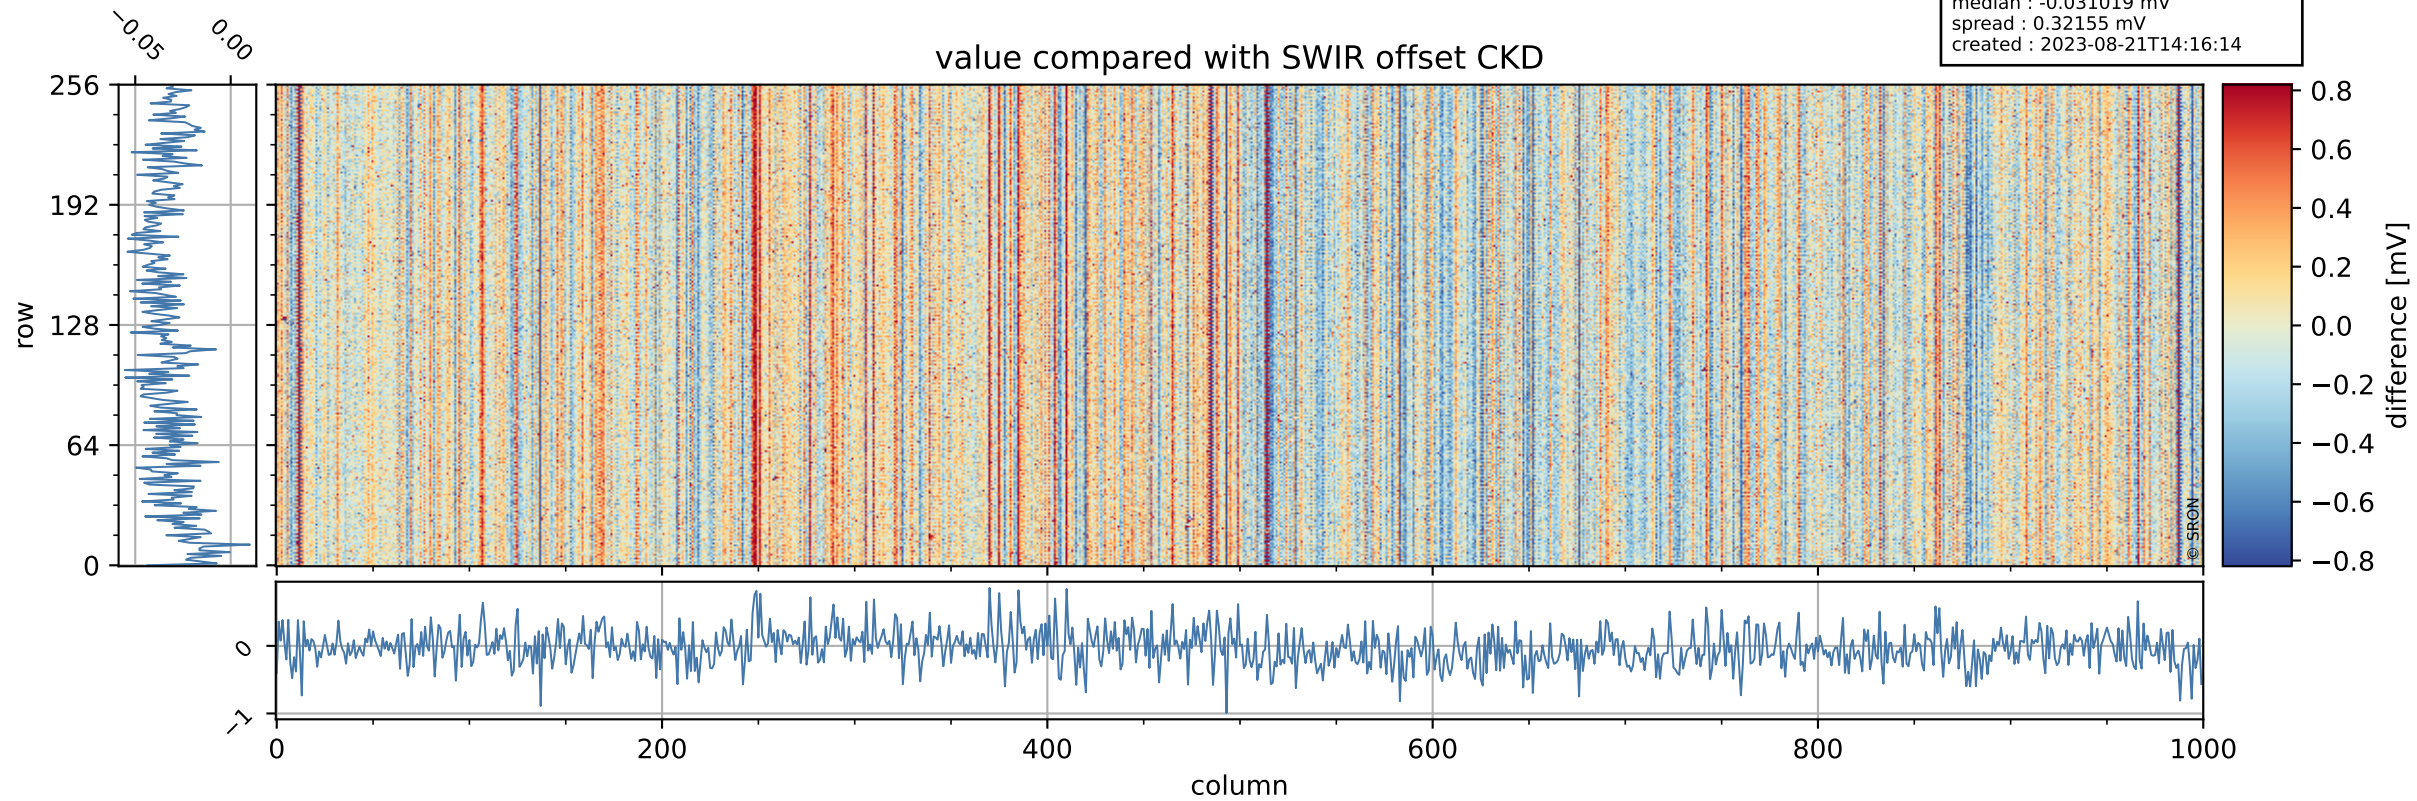

## value detector map

# Tropomi SWIR offset (official)

orbits : 20 in [3982, 4027]  
coverage : 2018-07-21 / 2018-07-24  
median : 33.046  $\mu\text{V}$   
spread : 19.453  $\mu\text{V}$   
created : 2023-08-21T14:16:14

# Tropomi SWIR offset (official)

orbits : 20 in [3982, 4027]  
coverage : 2018-07-21 / 2018-07-24  
median : -0.031019 mV  
spread : 0.32155 mV  
created : 2023-08-21T14:16:14

value compared with SWIR offset CKD

# Tropomi SWIR offset (official) ground-tracks of Sentinel-5P

orbits : 20 in [3982, 4027]  
coverage : 2018-07-21 / 2018-07-24  
created : 2023-08-21T14:16:14