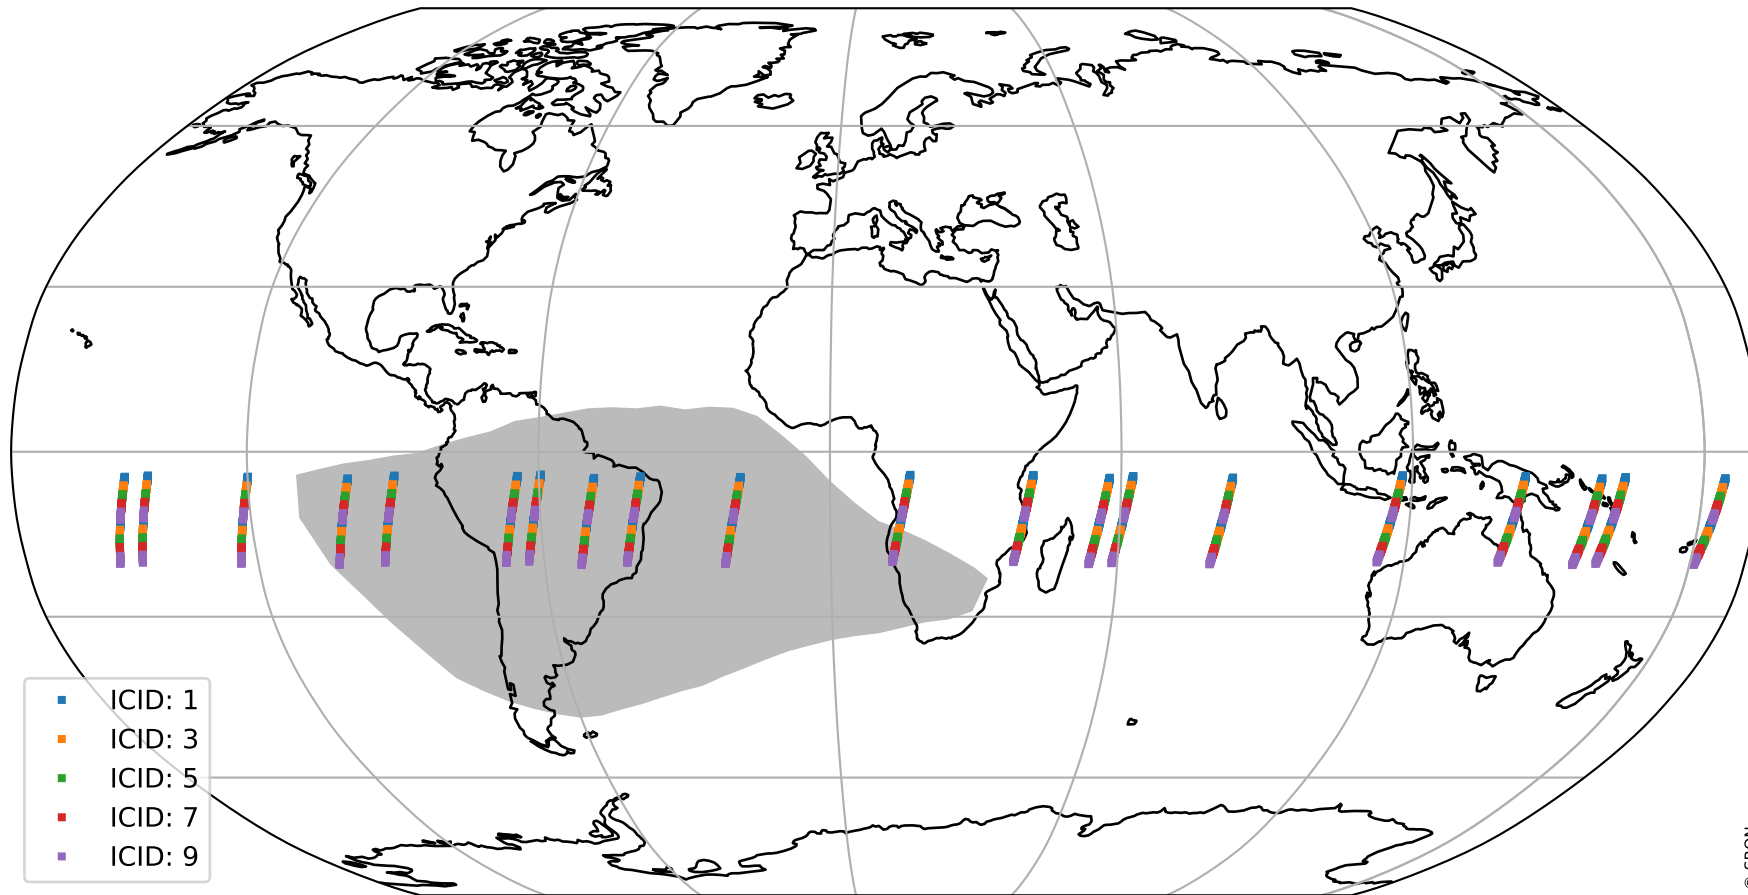

# Tropomi SWIR offset (official)

orbits : 20 in [3982, 4027]  
coverage : 2018-07-21 / 2018-07-24  
median : 33.046  $\mu\text{V}$   
spread : 19.453  $\mu\text{V}$   
created : 2023-08-21T14:16:14

# Tropomi SWIR offset (official)

orbits : 20 in [3982, 4027]  
coverage : 2018-07-21 / 2018-07-24  
median : -0.031019 mV  
spread : 0.32155 mV  
created : 2023-08-21T14:16:14

value compared with SWIR offset CKD

# Tropomi SWIR offset (official) ground-tracks of Sentinel-5P

orbits : 20 in [3982, 4027]  
coverage : 2018-07-21 / 2018-07-24  
created : 2023-08-21T14:16:14

# Tropomi SWIR offset (official)

orbits : [2827, 4027]  
coverage : 2018-04-30 / 2018-07-24  
created : 2023-08-21T14:16:14