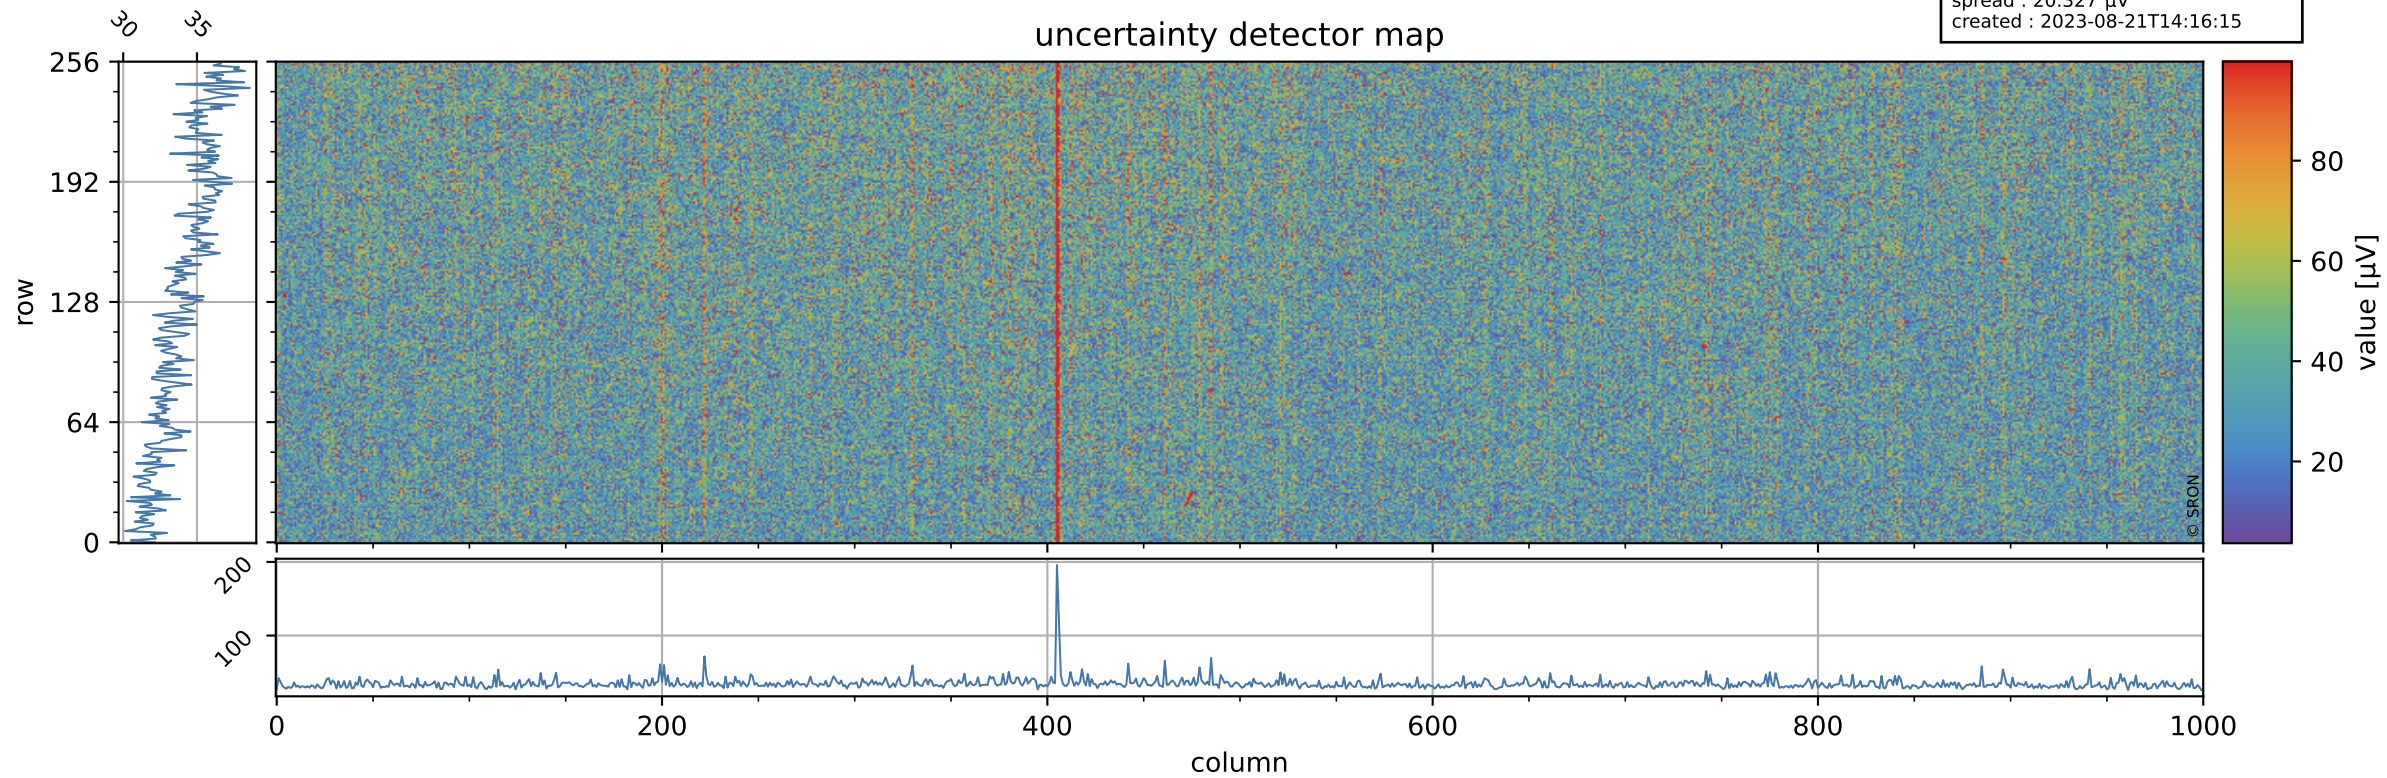

Tropomi SWIR offset (official)

orbits : 19 in [3997, 4042]
coverage : 2018-07-22 / 2018-07-25
median : 0.52599 V
spread : 0.035929 V
created : 2023-08-21T14:16:15

value detector map

Tropomi SWIR offset (official)

orbits : 19 in [3997, 4042]
coverage : 2018-07-22 / 2018-07-25
median : 34.637 μV
spread : 20.327 μV
created : 2023-08-21T14:16:15

Tropomi SWIR offset (official)

orbits : 19 in [3997, 4042]
coverage : 2018-07-22 / 2018-07-25
median : -0.028991 mV
spread : 0.32255 mV
created : 2023-08-21T14:16:16

value compared with SWIR offset CKD

Tropomi SWIR offset (official) ground-tracks of Sentinel-5P

orbits : 19 in [3997, 4042]
coverage : 2018-07-22 / 2018-07-25
created : 2023-08-21T14:16:16

Tropomi SWIR offset (official)

orbits : [2827, 4042]
coverage : 2018-04-30 / 2018-07-25
created : 2023-08-21T14:16:16

trend of detector median & temperatures