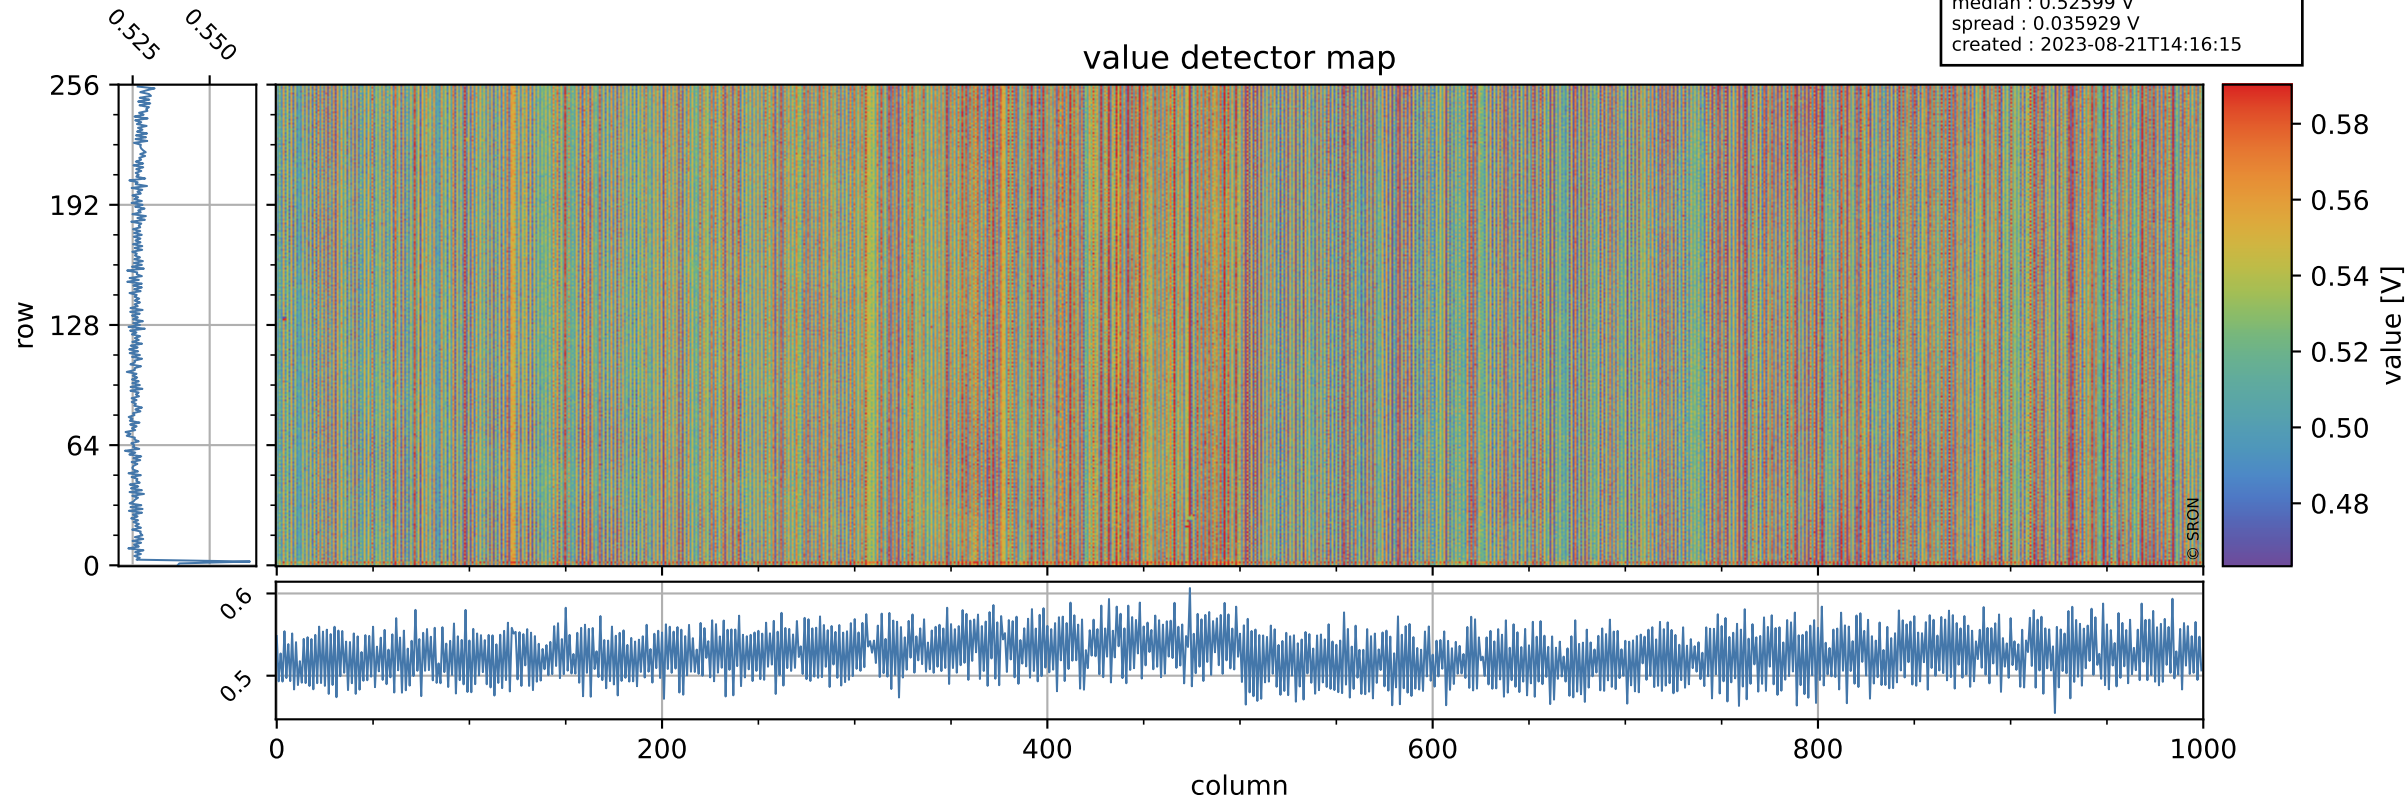

Tropomi SWIR offset (official)

orbits : 19 in [3997, 4042]
coverage : 2018-07-22 / 2018-07-25
median : 0.52599 V
spread : 0.035929 V
created : 2023-08-21T14:16:15

value detector map

Tropomi SWIR offset (official)

orbits : 19 in [3997, 4042]
coverage : 2018-07-22 / 2018-07-25
median : 34.637 μV
spread : 20.327 μV
created : 2023-08-21T14:16:15

Tropomi SWIR offset (official)

orbits : 19 in [3997, 4042]
coverage : 2018-07-22 / 2018-07-25
median : -0.028991 mV
spread : 0.32255 mV
created : 2023-08-21T14:16:16

value compared with SWIR offset CKD

Tropomi SWIR offset (official) ground-tracks of Sentinel-5P

orbits : 19 in [3997, 4042]
coverage : 2018-07-22 / 2018-07-25
created : 2023-08-21T14:16:16

Tropomi SWIR offset (official)

orbits : [2827, 4042]
coverage : 2018-04-30 / 2018-07-25
created : 2023-08-21T14:16:16

trend of detector median & temperatures