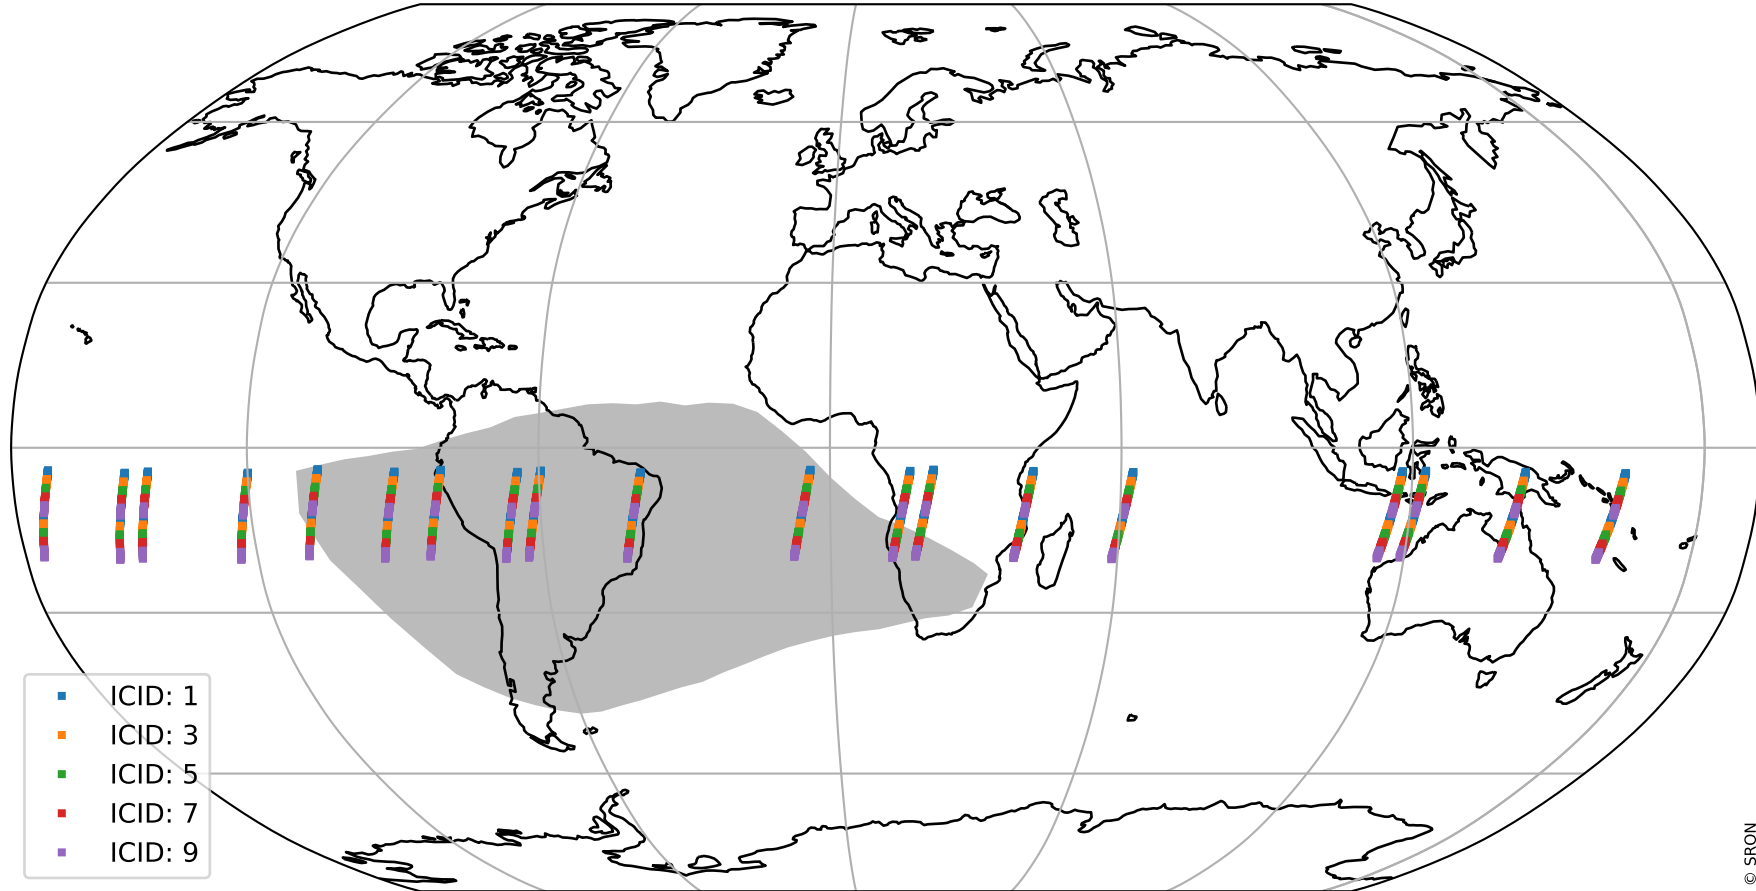

Tropomi SWIR offset (official)

orbits : 19 in [3997, 4042]
coverage : 2018-07-22 / 2018-07-25
median : 0.52599 V
spread : 0.035929 V
created : 2023-08-21T14:16:15

value detector map

Tropomi SWIR offset (official)

orbits : 19 in [3997, 4042]
coverage : 2018-07-22 / 2018-07-25
median : 34.637 μV
spread : 20.327 μV
created : 2023-08-21T14:16:15

Tropomi SWIR offset (official)

orbits : 19 in [3997, 4042]
coverage : 2018-07-22 / 2018-07-25
median : -0.028991 mV
spread : 0.32255 mV
created : 2023-08-21T14:16:16

value compared with SWIR offset CKD

Tropomi SWIR offset (official) ground-tracks of Sentinel-5P

orbits : 19 in [3997, 4042]
coverage : 2018-07-22 / 2018-07-25
created : 2023-08-21T14:16:16

Tropomi SWIR offset (official)

orbits : [2827, 4042]
coverage : 2018-04-30 / 2018-07-25
created : 2023-08-21T14:16:16

trend of detector median & temperatures