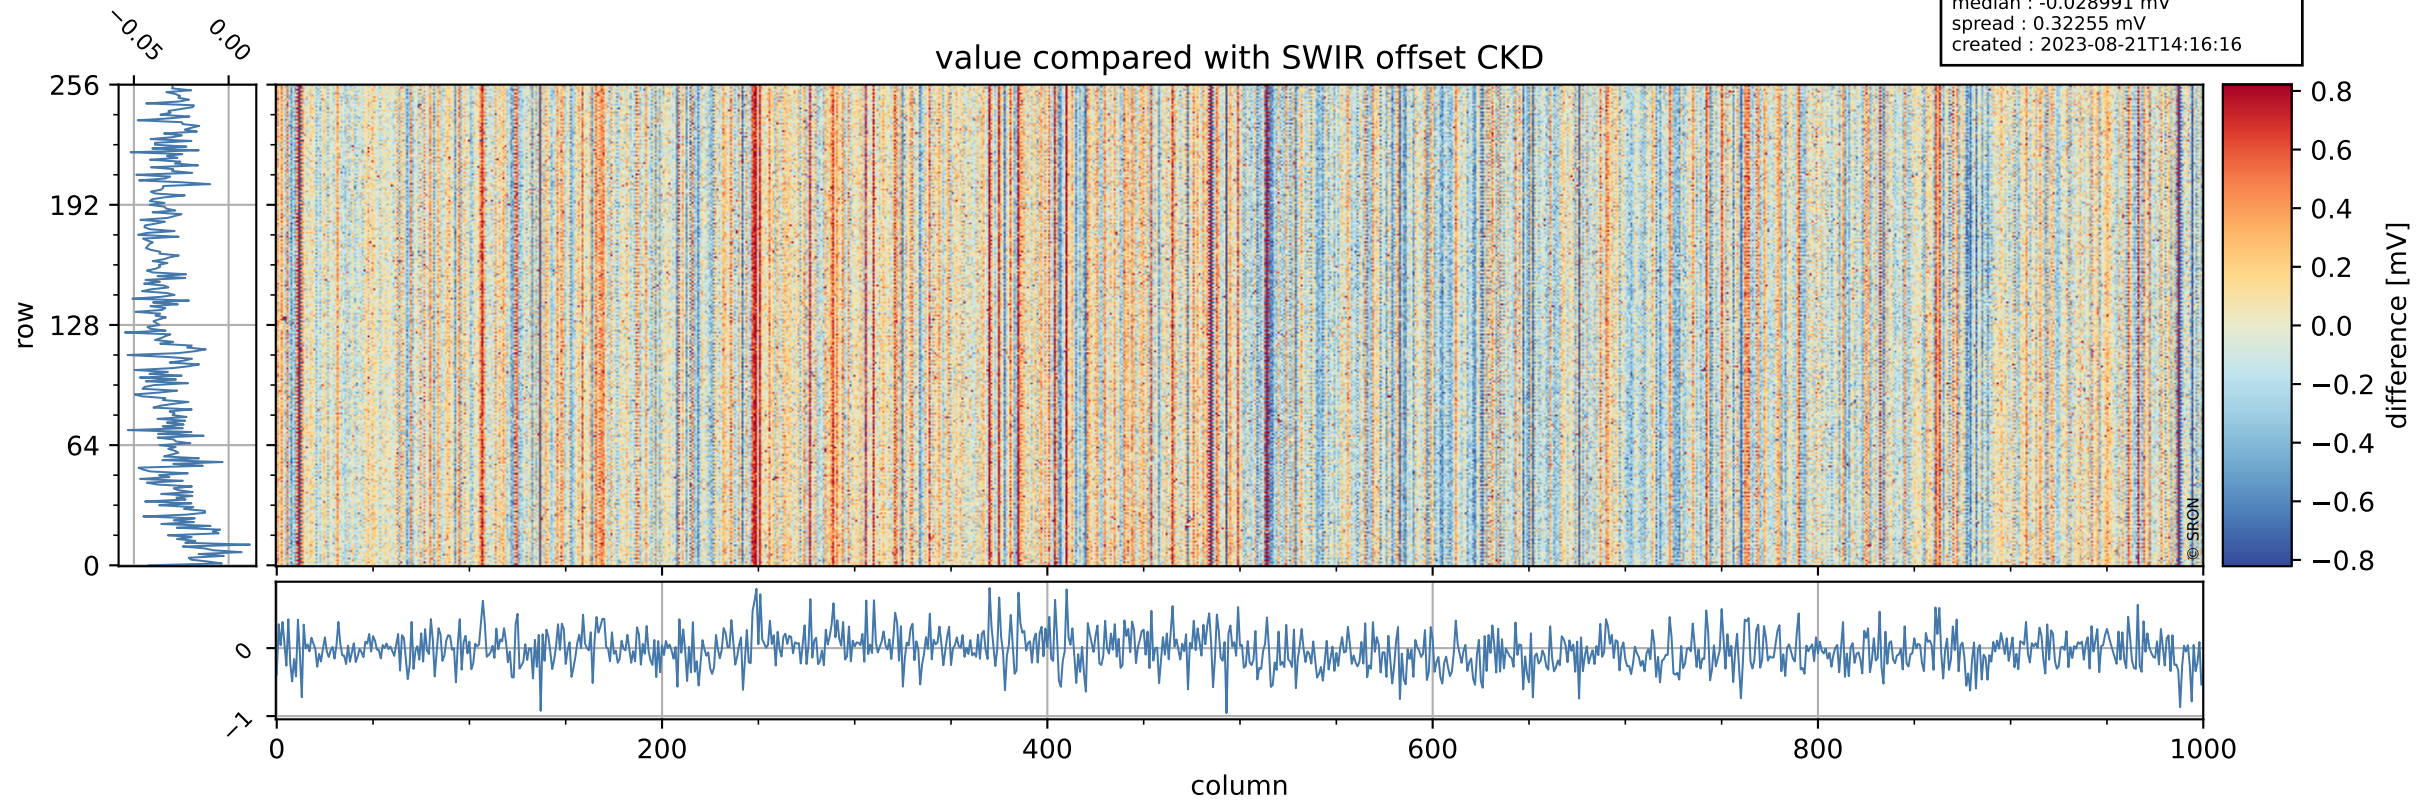

Tropomi SWIR offset (official)

orbits : 19 in [3997, 4042]
coverage : 2018-07-22 / 2018-07-25
median : 0.52599 V
spread : 0.035929 V
created : 2023-08-21T14:16:15

value detector map

Tropomi SWIR offset (official)

orbits : 19 in [3997, 4042]
coverage : 2018-07-22 / 2018-07-25
median : 34.637 μV
spread : 20.327 μV
created : 2023-08-21T14:16:15

Tropomi SWIR offset (official)

orbits : 19 in [3997, 4042]
coverage : 2018-07-22 / 2018-07-25
median : -0.028991 mV
spread : 0.32255 mV
created : 2023-08-21T14:16:16

value compared with SWIR offset CKD

Tropomi SWIR offset (official) ground-tracks of Sentinel-5P

orbits : 19 in [3997, 4042]
coverage : 2018-07-22 / 2018-07-25
created : 2023-08-21T14:16:16

Tropomi SWIR offset (official)

orbits : [2827, 4042]
coverage : 2018-04-30 / 2018-07-25
created : 2023-08-21T14:16:16

trend of detector median & temperatures