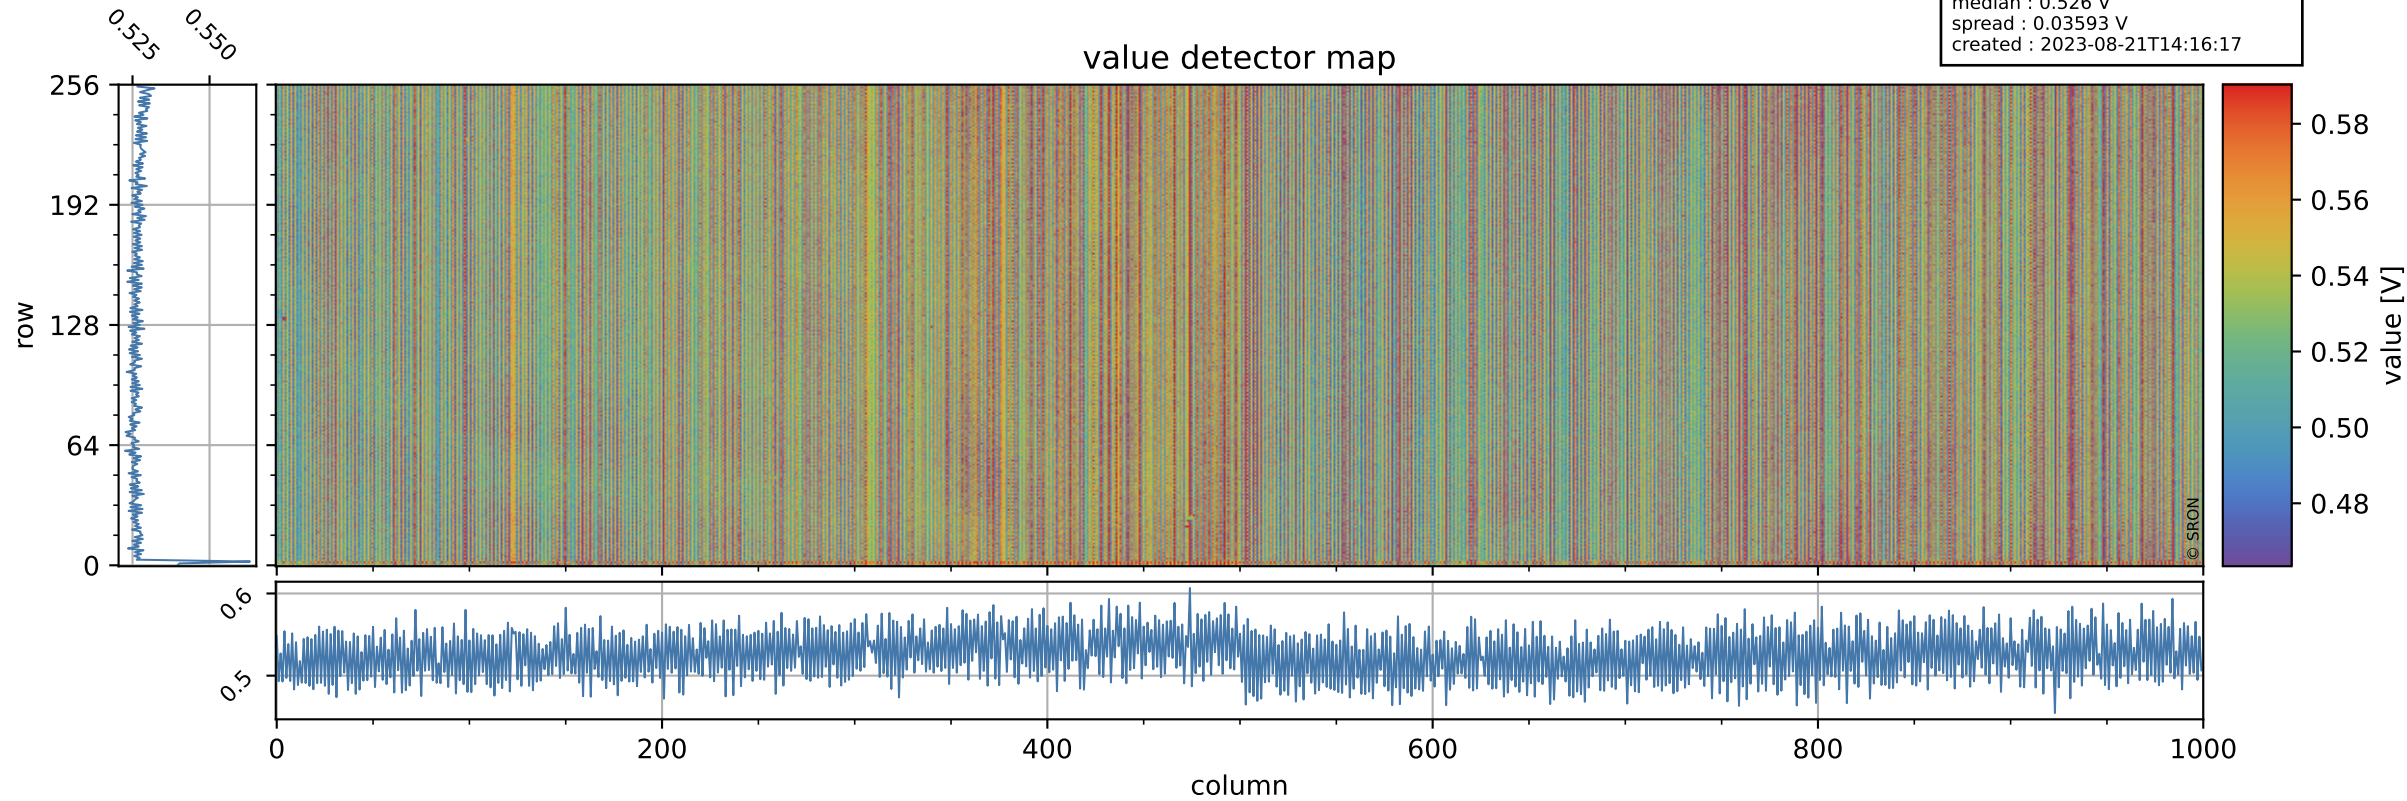

Tropomi SWIR offset (official)

orbits : 20 in [4012, 4057]
coverage : 2018-07-23 / 2018-07-26
median : 0.526 V
spread : 0.03593 V
created : 2023-08-21T14:16:17

value detector map

Tropomi SWIR offset (official)

orbits : 20 in [4012, 4057]
coverage : 2018-07-23 / 2018-07-26
median : 0.035534 mV
spread : 0.020792 mV
created : 2023-08-21T14:16:17

uncertainty detector map

Tropomi SWIR offset (official)

orbits : 20 in [4012, 4057]
coverage : 2018-07-23 / 2018-07-26
median : -0.02352 mV
spread : 0.32142 mV
created : 2023-08-21T14:16:17

value compared with SWIR offset CKD

Tropomi SWIR offset (official) ground-tracks of Sentinel-5P

orbits : 20 in [4012, 4057]
coverage : 2018-07-23 / 2018-07-26
created : 2023-08-21T14:16:18

Tropomi SWIR offset (official)

orbits : [2827, 4057]
coverage : 2018-04-30 / 2018-07-26
created : 2023-08-21T14:16:18

trend of detector median & temperatures