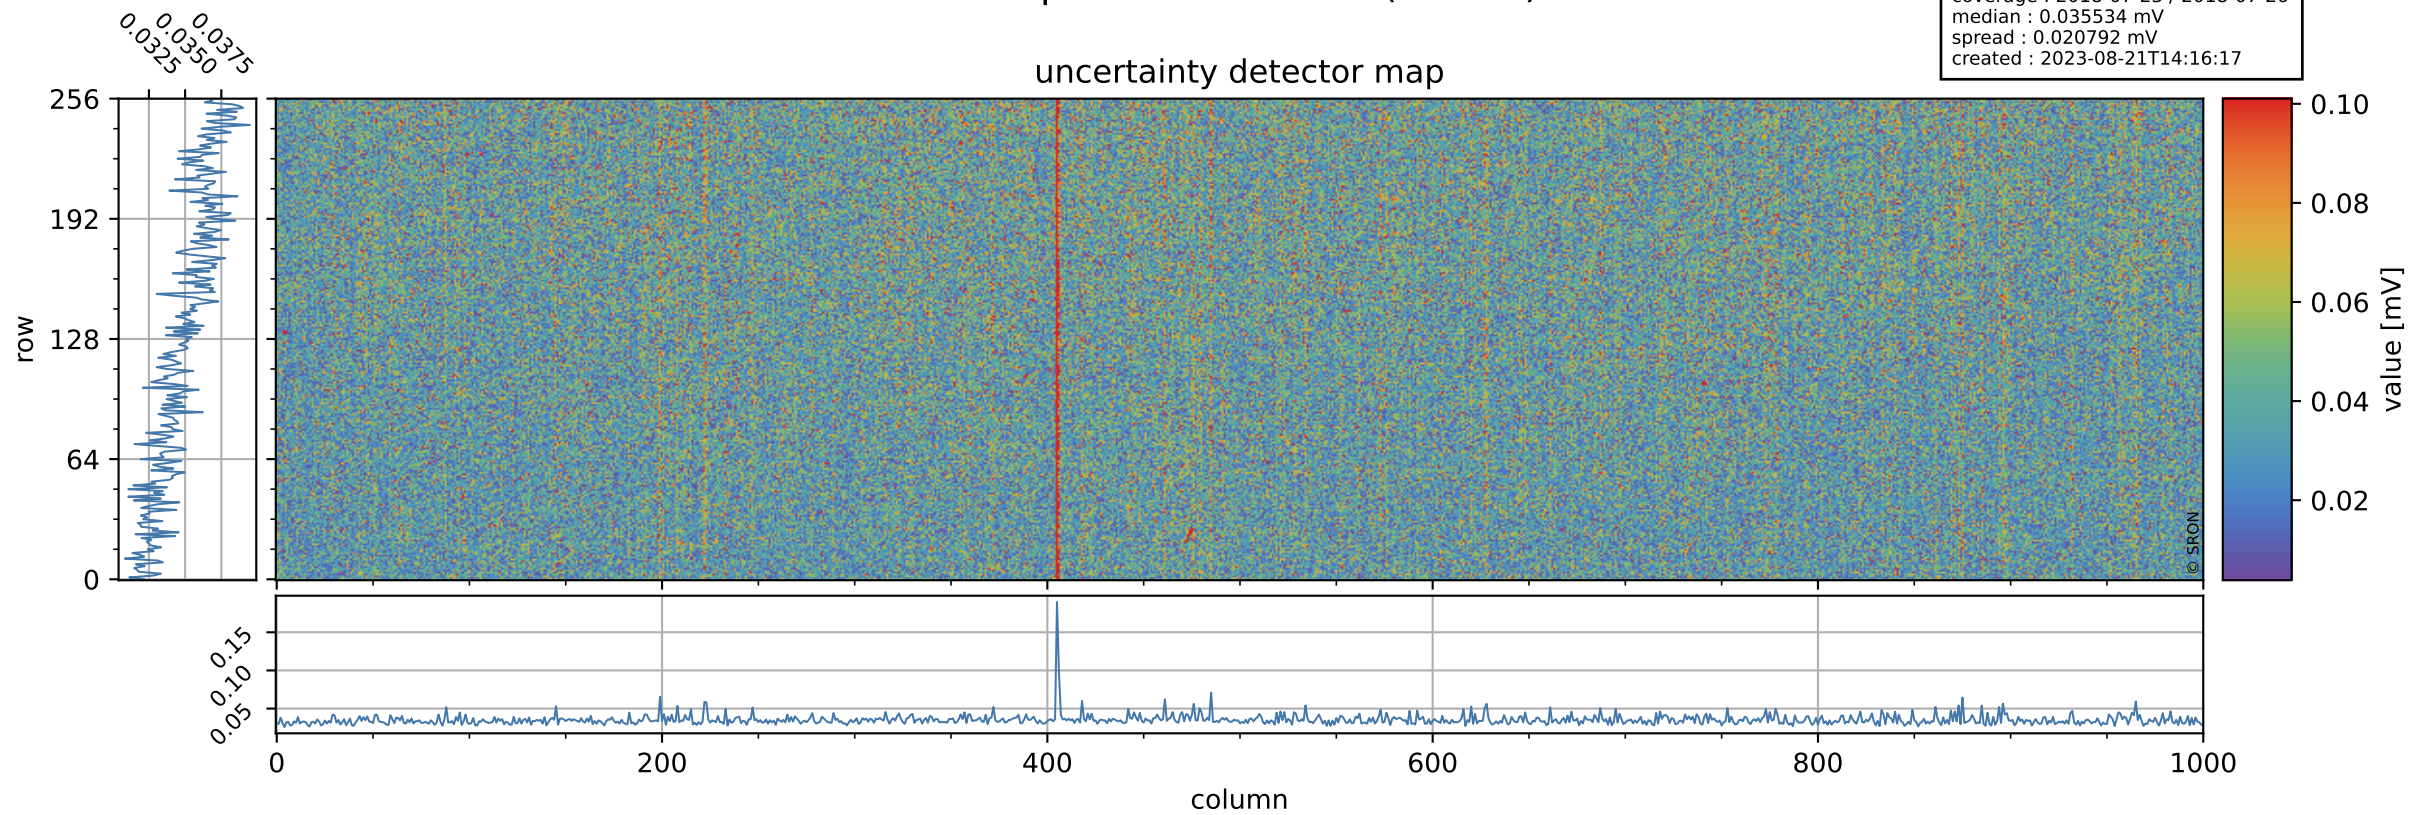

Tropomi SWIR offset (official)

orbits : 20 in [4012, 4057]
coverage : 2018-07-23 / 2018-07-26
median : 0.526 V
spread : 0.03593 V
created : 2023-08-21T14:16:17

value detector map

Tropomi SWIR offset (official)

orbits : 20 in [4012, 4057]
coverage : 2018-07-23 / 2018-07-26
median : 0.035534 mV
spread : 0.020792 mV
created : 2023-08-21T14:16:17

uncertainty detector map

Tropomi SWIR offset (official)

orbits : 20 in [4012, 4057]
coverage : 2018-07-23 / 2018-07-26
median : -0.02352 mV
spread : 0.32142 mV
created : 2023-08-21T14:16:17

value compared with SWIR offset CKD

Tropomi SWIR offset (official) ground-tracks of Sentinel-5P

orbits : 20 in [4012, 4057]
coverage : 2018-07-23 / 2018-07-26
created : 2023-08-21T14:16:18

Tropomi SWIR offset (official)

orbits : [2827, 4057]
coverage : 2018-04-30 / 2018-07-26
created : 2023-08-21T14:16:18

trend of detector median & temperatures