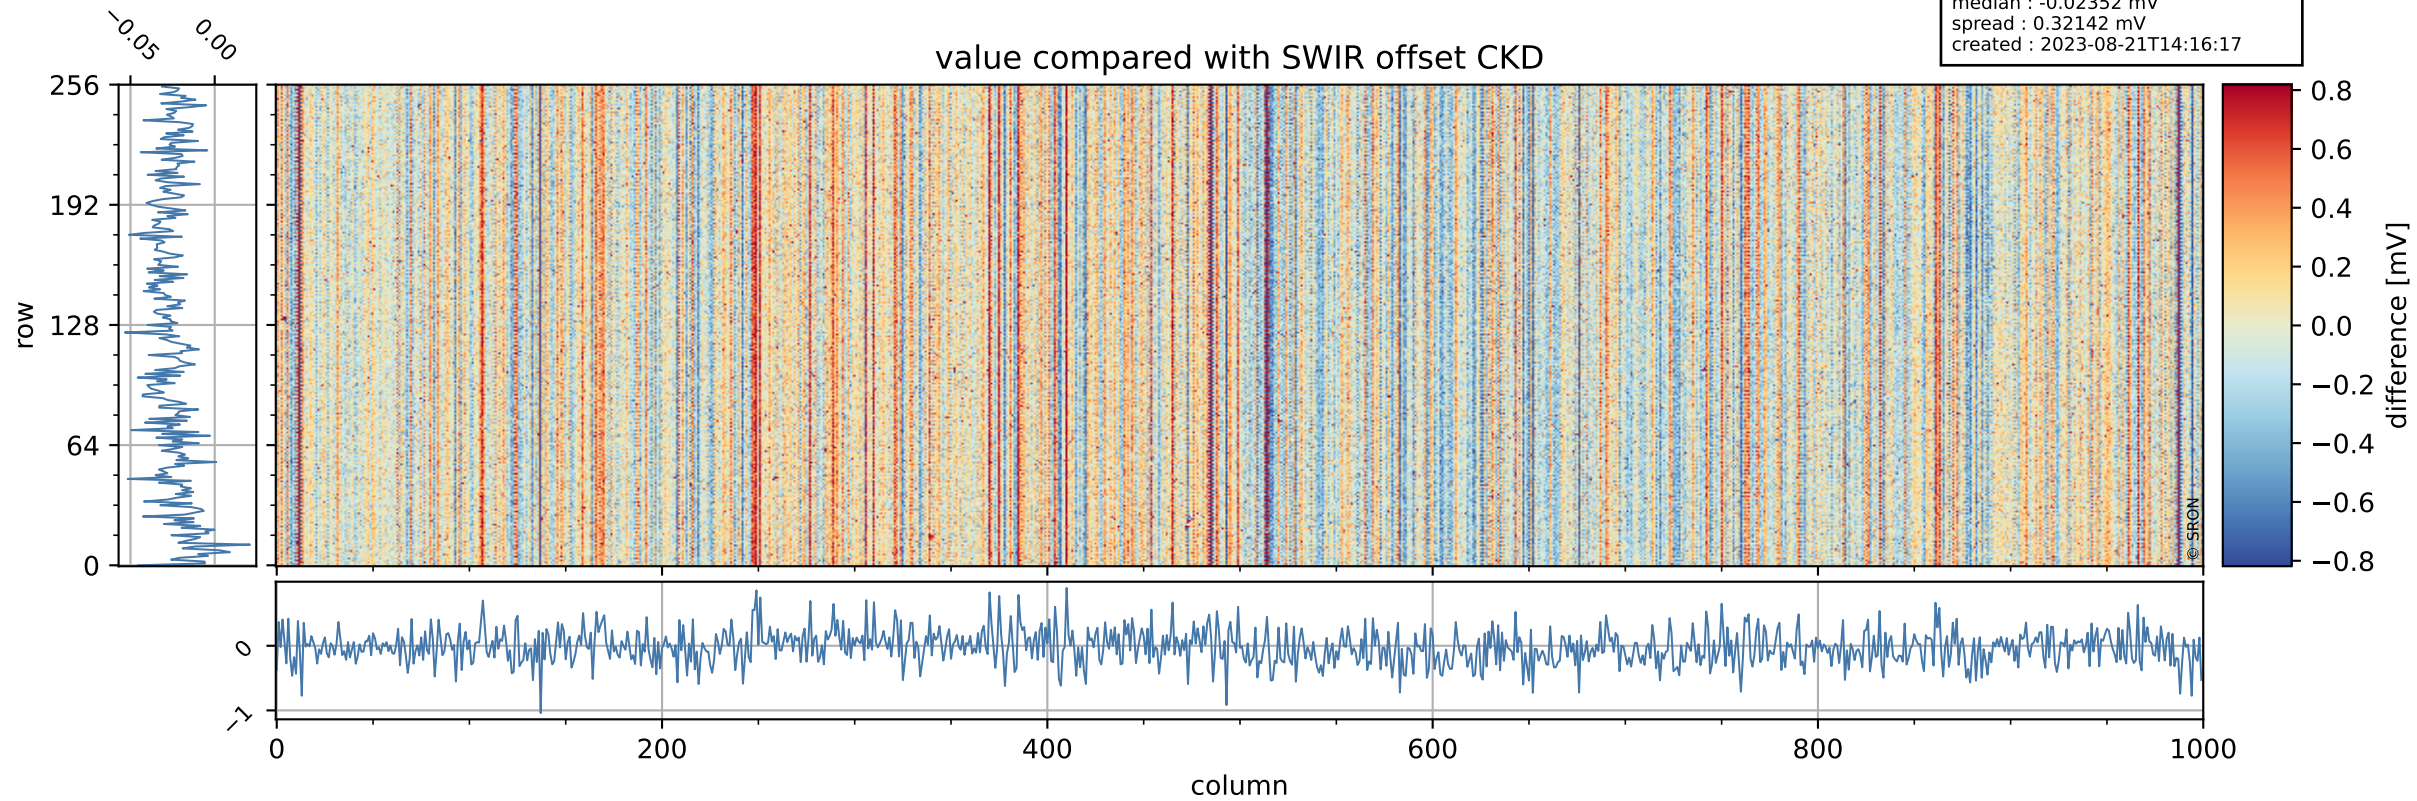

Tropomi SWIR offset (official)

orbits : 20 in [4012, 4057]
coverage : 2018-07-23 / 2018-07-26
median : 0.526 V
spread : 0.03593 V
created : 2023-08-21T14:16:17

value detector map

Tropomi SWIR offset (official)

orbits : 20 in [4012, 4057]
coverage : 2018-07-23 / 2018-07-26
median : 0.035534 mV
spread : 0.020792 mV
created : 2023-08-21T14:16:17

uncertainty detector map

Tropomi SWIR offset (official)

orbits : 20 in [4012, 4057]
coverage : 2018-07-23 / 2018-07-26
median : -0.02352 mV
spread : 0.32142 mV
created : 2023-08-21T14:16:17

value compared with SWIR offset CKD

Tropomi SWIR offset (official) ground-tracks of Sentinel-5P

orbits : 20 in [4012, 4057]
coverage : 2018-07-23 / 2018-07-26
created : 2023-08-21T14:16:18

Tropomi SWIR offset (official)

orbits : [2827, 4057]
coverage : 2018-04-30 / 2018-07-26
created : 2023-08-21T14:16:18

trend of detector median & temperatures