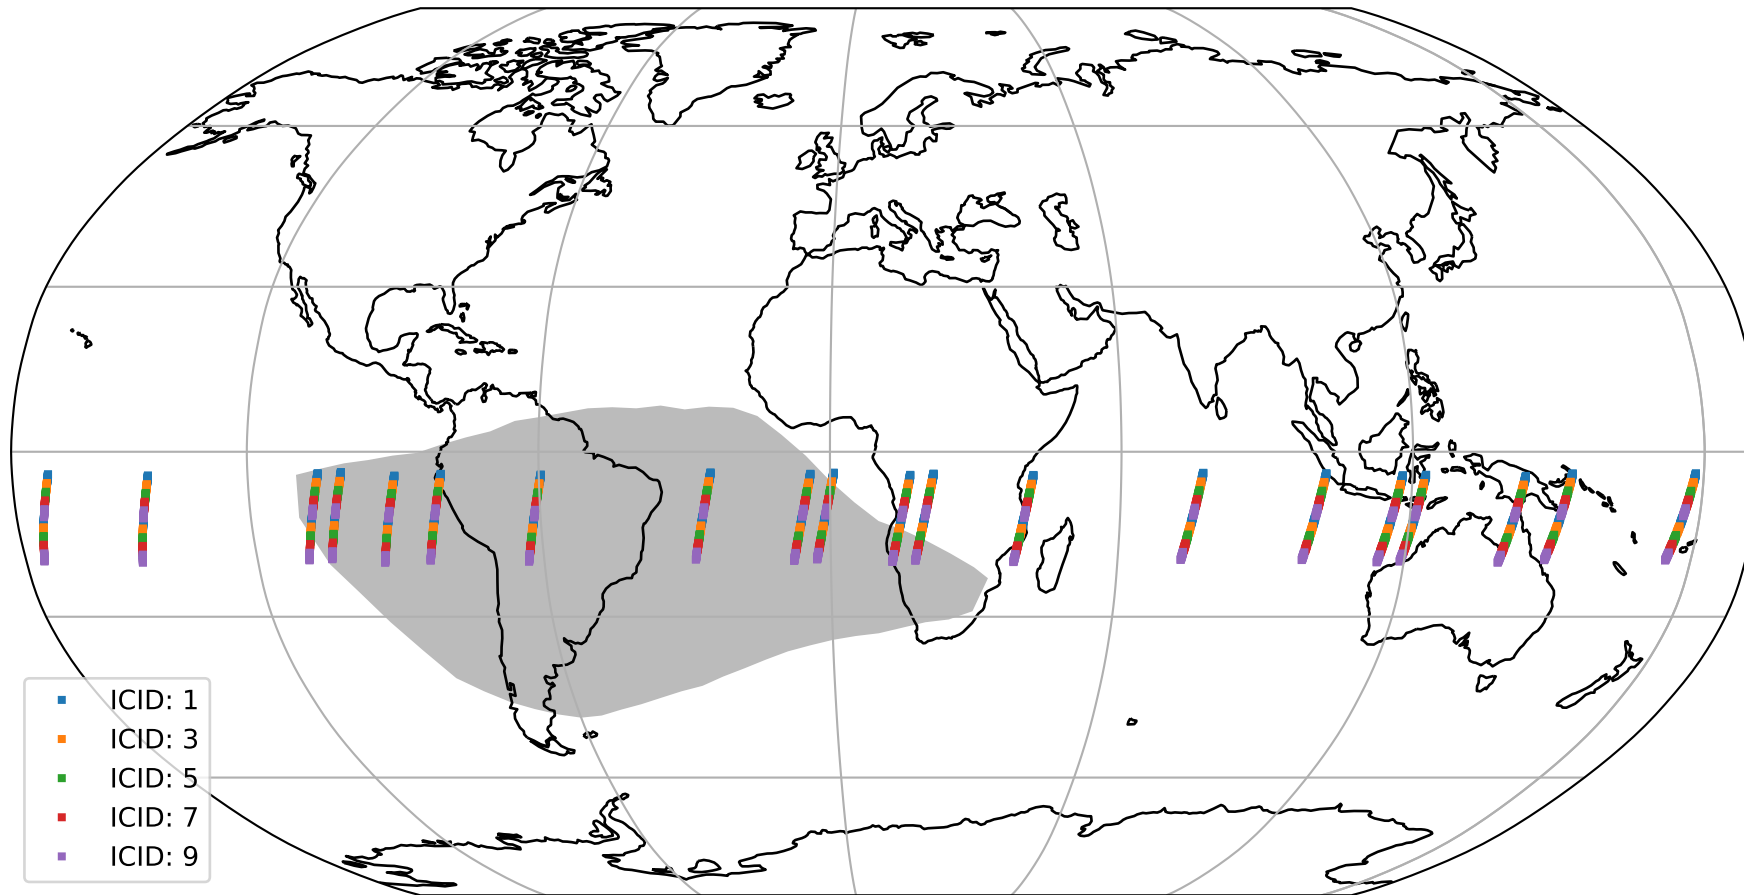

Tropomi SWIR offset (official)

orbits : 20 in [4012, 4057]
coverage : 2018-07-23 / 2018-07-26
median : 0.526 V
spread : 0.03593 V
created : 2023-08-21T14:16:17

value detector map

Tropomi SWIR offset (official)

orbits : 20 in [4012, 4057]
coverage : 2018-07-23 / 2018-07-26
median : 0.035534 mV
spread : 0.020792 mV
created : 2023-08-21T14:16:17

uncertainty detector map

Tropomi SWIR offset (official)

orbits : 20 in [4012, 4057]
coverage : 2018-07-23 / 2018-07-26
median : -0.02352 mV
spread : 0.32142 mV
created : 2023-08-21T14:16:17

value compared with SWIR offset CKD

Tropomi SWIR offset (official) ground-tracks of Sentinel-5P

orbits : 20 in [4012, 4057]
coverage : 2018-07-23 / 2018-07-26
created : 2023-08-21T14:16:18

Tropomi SWIR offset (official)

orbits : [2827, 4057]
coverage : 2018-04-30 / 2018-07-26
created : 2023-08-21T14:16:18

trend of detector median & temperatures