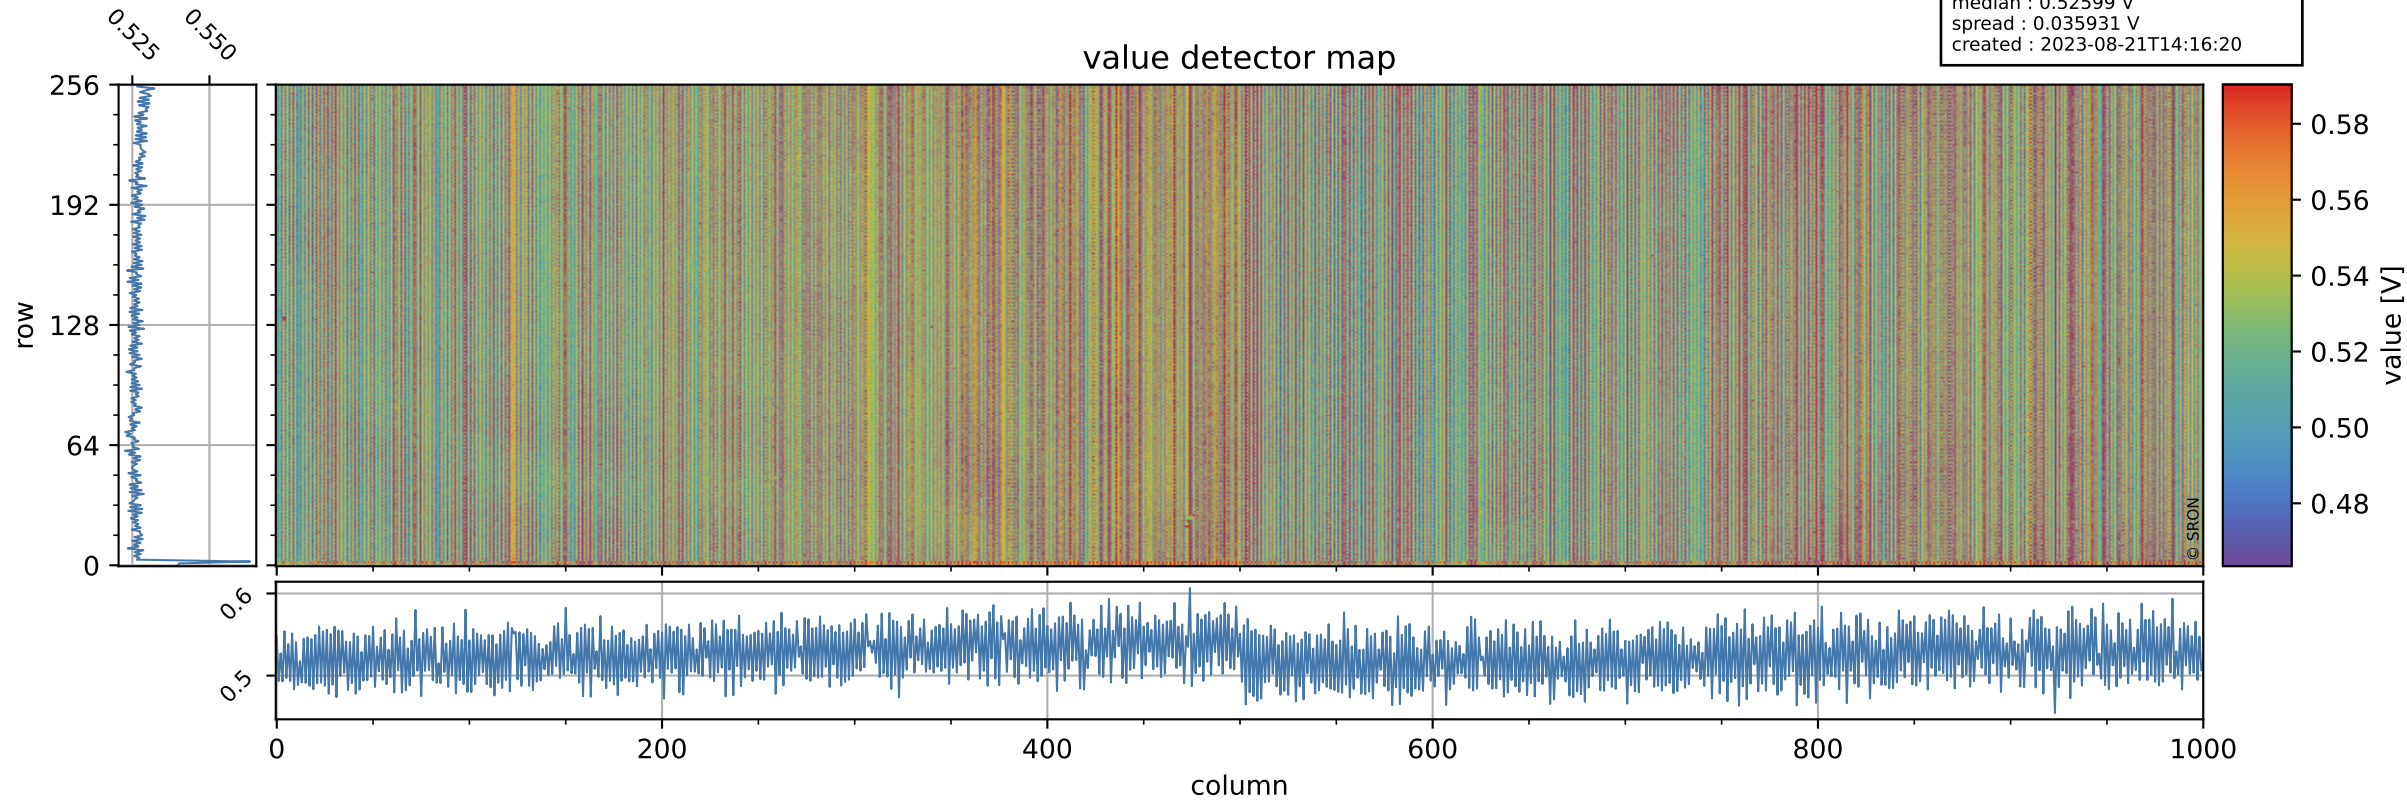

Tropomi SWIR offset (official)

orbits : 20 in [4042, 4087]
coverage : 2018-07-25 / 2018-07-28
median : 0.52599 V
spread : 0.035931 V
created : 2023-08-21T14:16:20

value detector map

Tropomi SWIR offset (official)

orbits : 20 in [4042, 4087]
coverage : 2018-07-25 / 2018-07-28
median : 34.244 μV
spread : 20.218 μV
created : 2023-08-21T14:16:20

Tropomi SWIR offset (official)

orbits : 20 in [4042, 4087]
coverage : 2018-07-25 / 2018-07-28
median : -0.032711 mV
spread : 0.32388 mV
created : 2023-08-21T14:16:21

value compared with SWIR offset CKD

Tropomi SWIR offset (official) ground-tracks of Sentinel-5P

orbits : 20 in [4042, 4087]
coverage : 2018-07-25 / 2018-07-28
created : 2023-08-21T14:16:21

Tropomi SWIR offset (official)

orbits : [2827, 4087]
coverage : 2018-04-30 / 2018-07-28
created : 2023-08-21T14:16:21

trend of detector median & temperatures