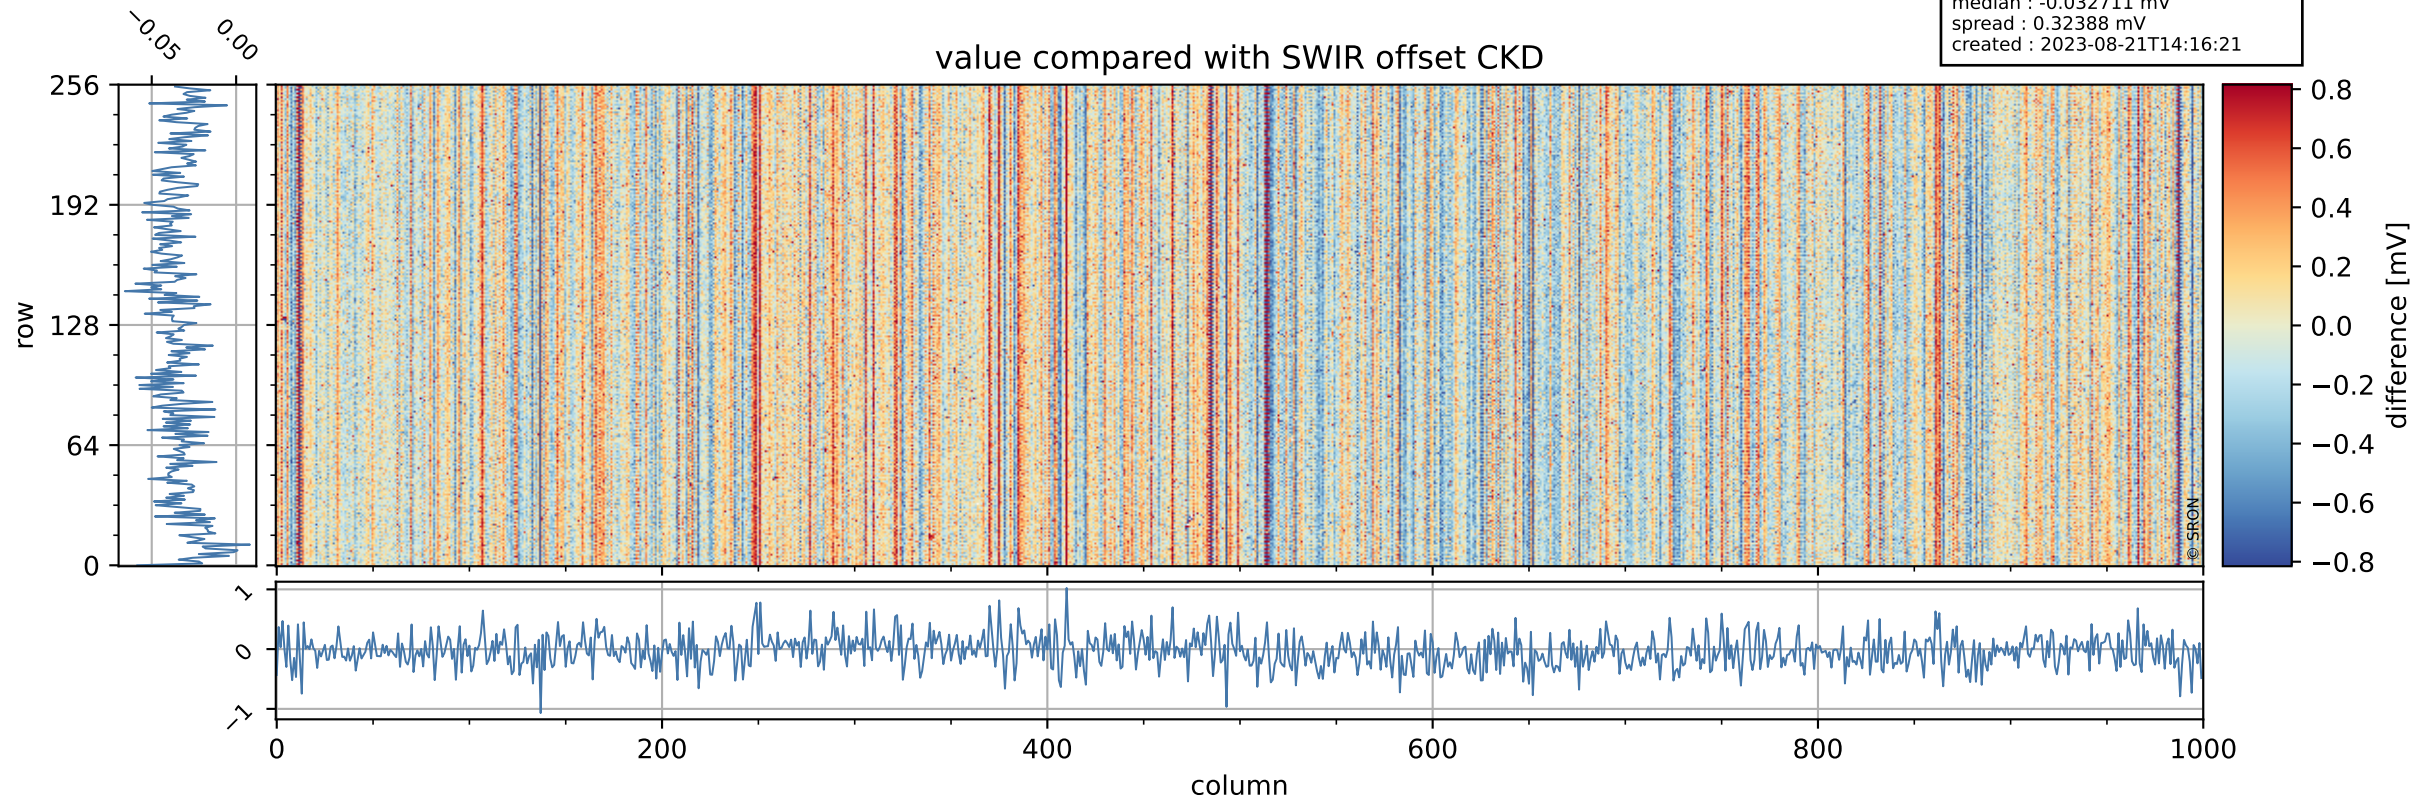

Tropomi SWIR offset (official)

orbits : 20 in [4042, 4087]
coverage : 2018-07-25 / 2018-07-28
median : 0.52599 V
spread : 0.035931 V
created : 2023-08-21T14:16:20

value detector map

Tropomi SWIR offset (official)

orbits : 20 in [4042, 4087]
coverage : 2018-07-25 / 2018-07-28
median : 34.244 μV
spread : 20.218 μV
created : 2023-08-21T14:16:20

Tropomi SWIR offset (official)

orbits : 20 in [4042, 4087]
coverage : 2018-07-25 / 2018-07-28
median : -0.032711 mV
spread : 0.32388 mV
created : 2023-08-21T14:16:21

value compared with SWIR offset CKD

Tropomi SWIR offset (official) ground-tracks of Sentinel-5P

orbits : 20 in [4042, 4087]
coverage : 2018-07-25 / 2018-07-28
created : 2023-08-21T14:16:21

Tropomi SWIR offset (official)

orbits : [2827, 4087]
coverage : 2018-04-30 / 2018-07-28
created : 2023-08-21T14:16:21

trend of detector median & temperatures