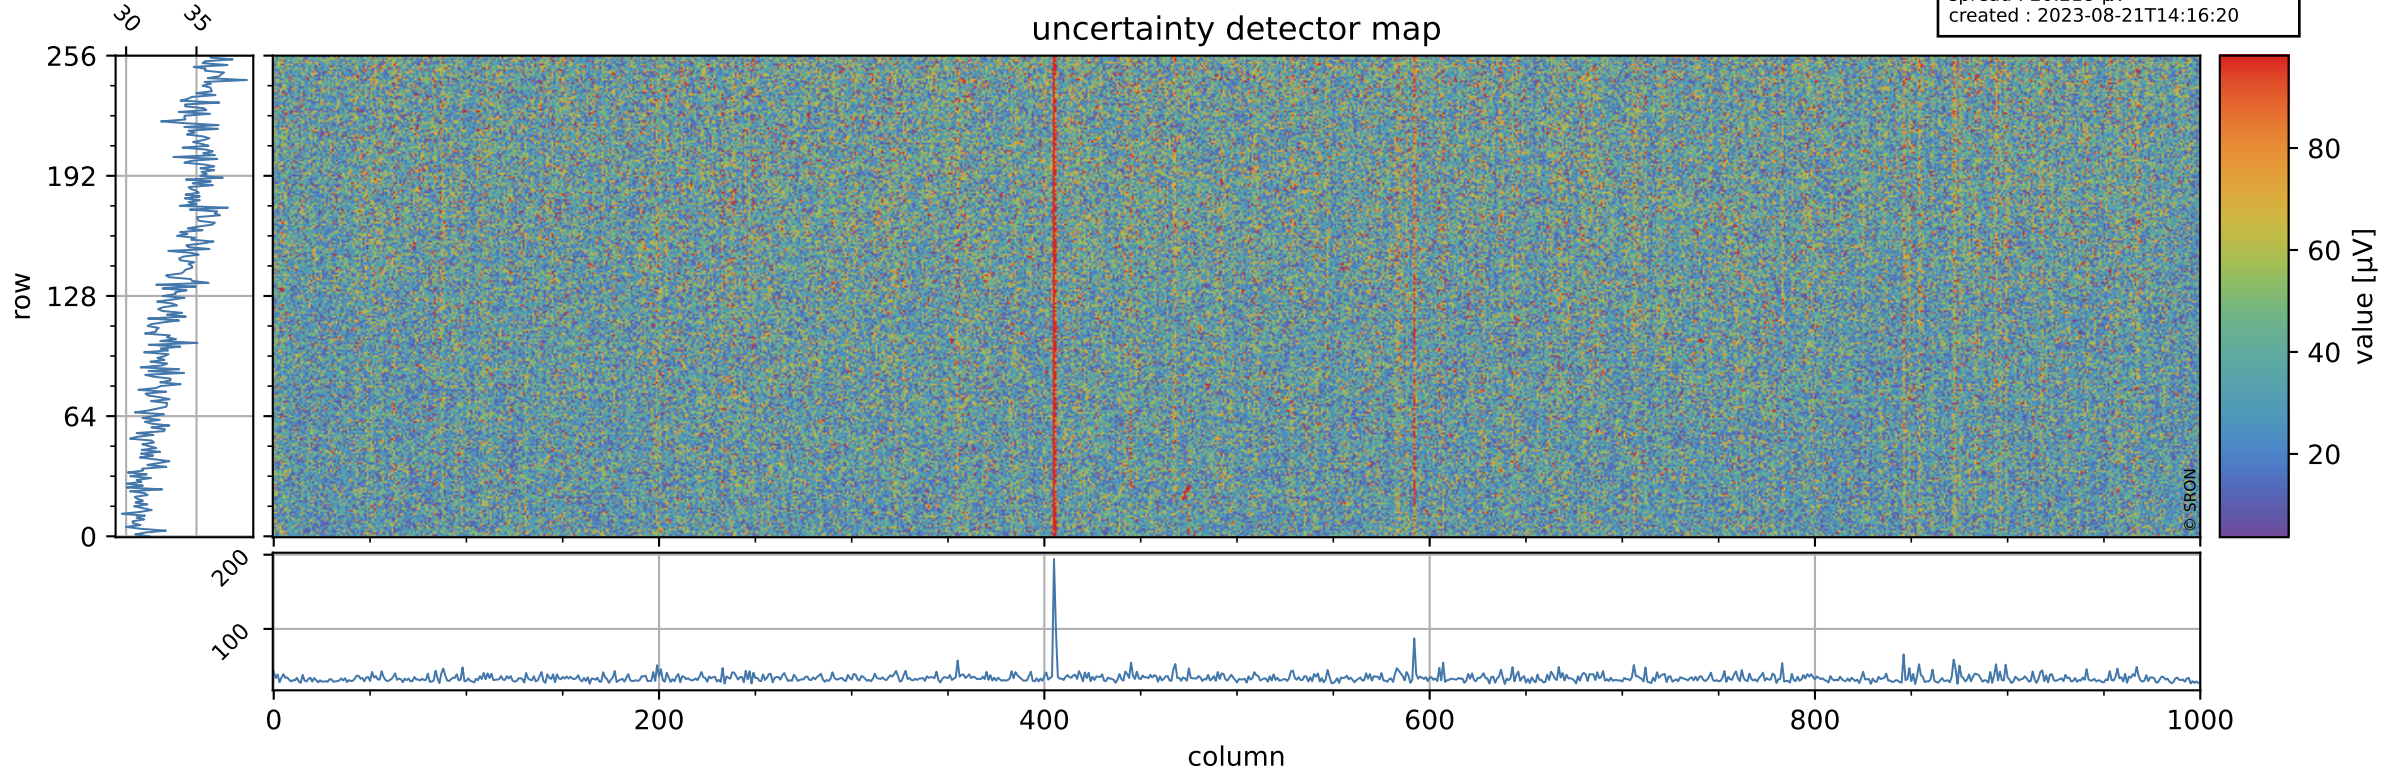

Tropomi SWIR offset (official)

orbits : 20 in [4042, 4087]
coverage : 2018-07-25 / 2018-07-28
median : 0.52599 V
spread : 0.035931 V
created : 2023-08-21T14:16:20

value detector map

Tropomi SWIR offset (official)

orbits : 20 in [4042, 4087]
coverage : 2018-07-25 / 2018-07-28
median : 34.244 μV
spread : 20.218 μV
created : 2023-08-21T14:16:20

Tropomi SWIR offset (official)

orbits : 20 in [4042, 4087]
coverage : 2018-07-25 / 2018-07-28
median : -0.032711 mV
spread : 0.32388 mV
created : 2023-08-21T14:16:21

value compared with SWIR offset CKD

Tropomi SWIR offset (official) ground-tracks of Sentinel-5P

orbits : 20 in [4042, 4087]
coverage : 2018-07-25 / 2018-07-28
created : 2023-08-21T14:16:21

Tropomi SWIR offset (official)

orbits : [2827, 4087]
coverage : 2018-04-30 / 2018-07-28
created : 2023-08-21T14:16:21

trend of detector median & temperatures