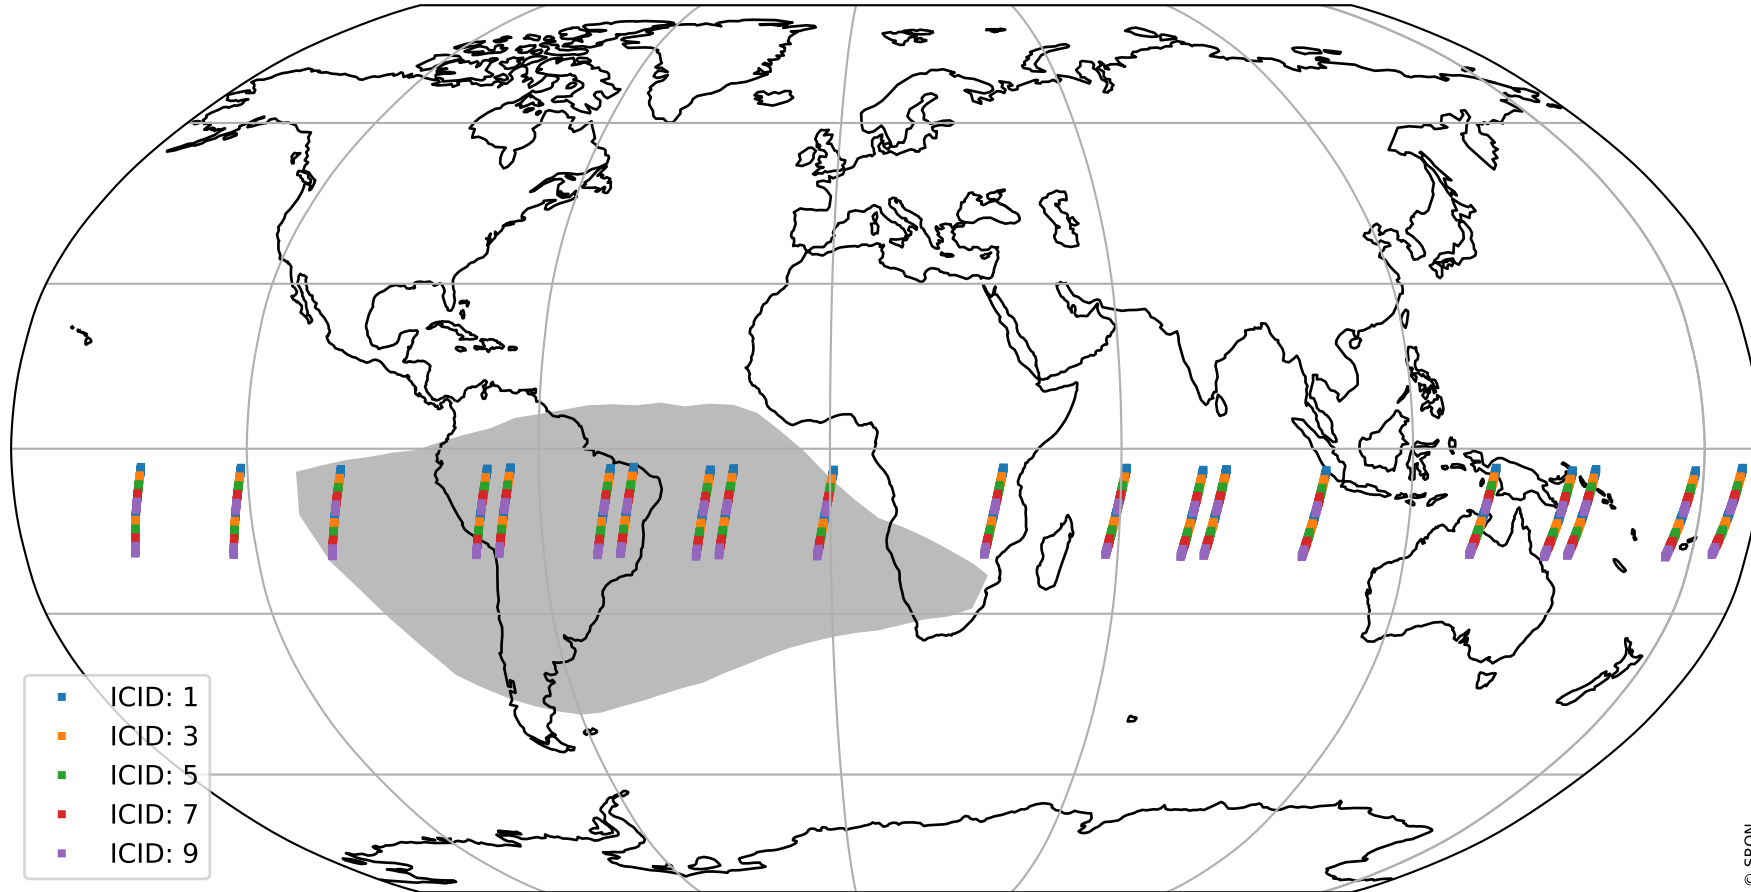

Tropomi SWIR offset (official)

orbits : 20 in [4042, 4087]
coverage : 2018-07-25 / 2018-07-28
median : 0.52599 V
spread : 0.035931 V
created : 2023-08-21T14:16:20

value detector map

Tropomi SWIR offset (official)

orbits : 20 in [4042, 4087]
coverage : 2018-07-25 / 2018-07-28
median : 34.244 μV
spread : 20.218 μV
created : 2023-08-21T14:16:20

Tropomi SWIR offset (official)

orbits : 20 in [4042, 4087]
coverage : 2018-07-25 / 2018-07-28
median : -0.032711 mV
spread : 0.32388 mV
created : 2023-08-21T14:16:21

value compared with SWIR offset CKD

Tropomi SWIR offset (official) ground-tracks of Sentinel-5P

orbits : 20 in [4042, 4087]
coverage : 2018-07-25 / 2018-07-28
created : 2023-08-21T14:16:21

Tropomi SWIR offset (official)

orbits : [2827, 4087]
coverage : 2018-04-30 / 2018-07-28
created : 2023-08-21T14:16:21

trend of detector median & temperatures