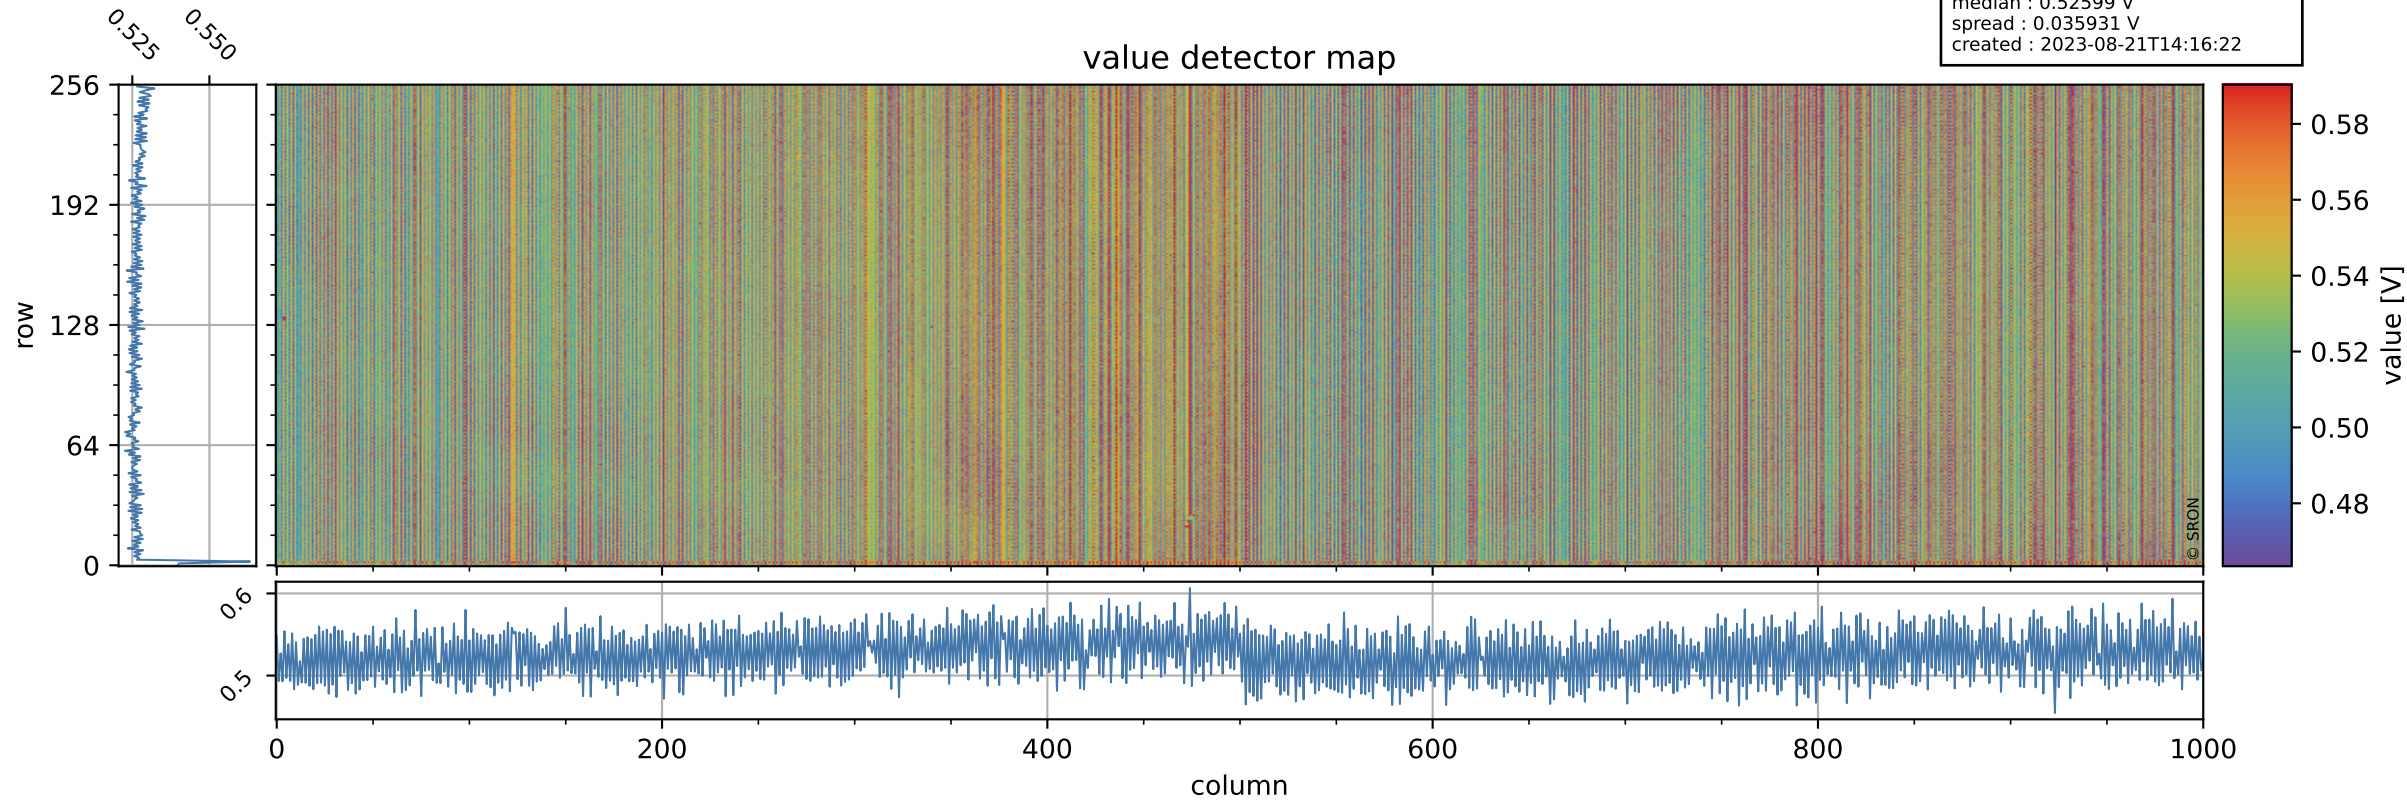

Tropomi SWIR offset (official)

orbits : 19 in [4057, 4102]
coverage : 2018-07-26 / 2018-07-29
median : 0.52599 V
spread : 0.035931 V
created : 2023-08-21T14:16:22

value detector map

Tropomi SWIR offset (official)

orbits : 19 in [4057, 4102]
coverage : 2018-07-26 / 2018-07-29
median : 32.621 μV
spread : 19.255 μV
created : 2023-08-21T14:16:22

Tropomi SWIR offset (official)

orbits : 19 in [4057, 4102]
coverage : 2018-07-26 / 2018-07-29
median : -0.036071 mV
spread : 0.32369 mV
created : 2023-08-21T14:16:22

value compared with SWIR offset CKD

Tropomi SWIR offset (official) ground-tracks of Sentinel-5P

orbits : 19 in [4057, 4102]
coverage : 2018-07-26 / 2018-07-29
created : 2023-08-21T14:16:23

Tropomi SWIR offset (official)

orbits : [2827, 4102]
coverage : 2018-04-30 / 2018-07-29
created : 2023-08-21T14:16:23

trend of detector median & temperatures