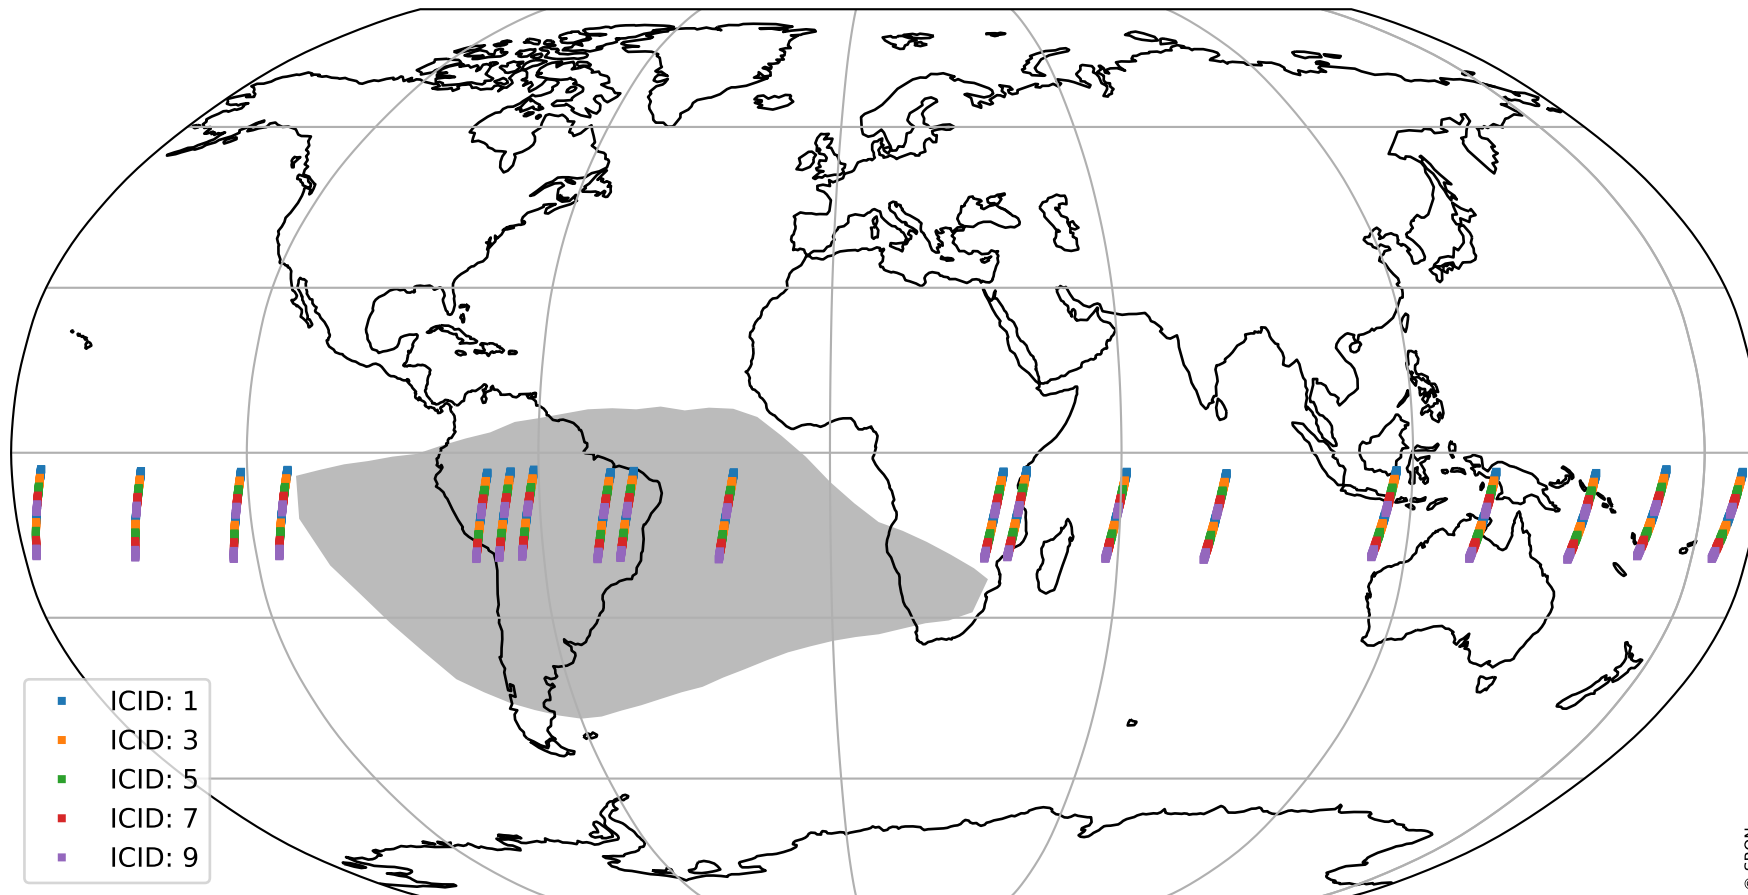

Tropomi SWIR offset (official)

orbits : 19 in [4057, 4102]
coverage : 2018-07-26 / 2018-07-29
median : 0.52599 V
spread : 0.035931 V
created : 2023-08-21T14:16:22

value detector map

Tropomi SWIR offset (official)

orbits : 19 in [4057, 4102]
coverage : 2018-07-26 / 2018-07-29
median : 32.621 μV
spread : 19.255 μV
created : 2023-08-21T14:16:22

Tropomi SWIR offset (official)

orbits : 19 in [4057, 4102]
coverage : 2018-07-26 / 2018-07-29
median : -0.036071 mV
spread : 0.32369 mV
created : 2023-08-21T14:16:22

value compared with SWIR offset CKD

Tropomi SWIR offset (official) ground-tracks of Sentinel-5P

orbits : 19 in [4057, 4102]
coverage : 2018-07-26 / 2018-07-29
created : 2023-08-21T14:16:23

Tropomi SWIR offset (official)

orbits : [2827, 4102]
coverage : 2018-04-30 / 2018-07-29
created : 2023-08-21T14:16:23

trend of detector median & temperatures