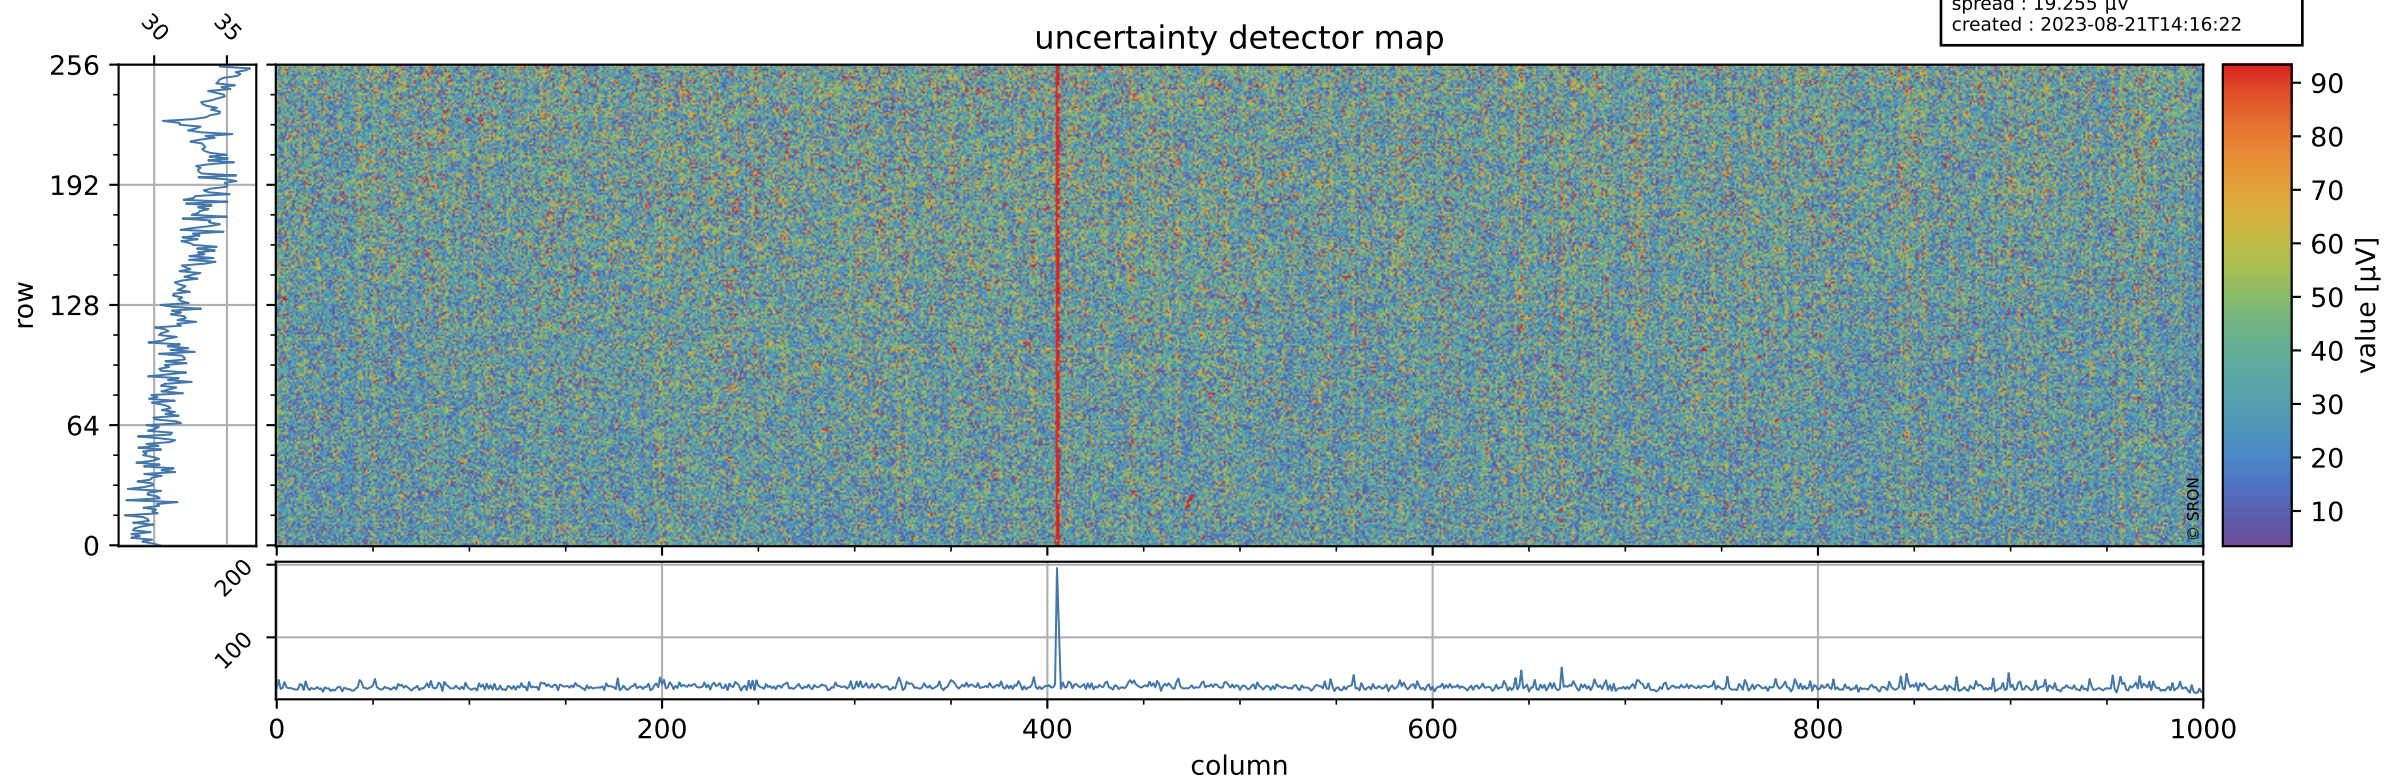

Tropomi SWIR offset (official)

orbits : 19 in [4057, 4102]
coverage : 2018-07-26 / 2018-07-29
median : 0.52599 V
spread : 0.035931 V
created : 2023-08-21T14:16:22

value detector map

Tropomi SWIR offset (official)

orbits : 19 in [4057, 4102]
coverage : 2018-07-26 / 2018-07-29
median : 32.621 μV
spread : 19.255 μV
created : 2023-08-21T14:16:22

Tropomi SWIR offset (official)

orbits : 19 in [4057, 4102]
coverage : 2018-07-26 / 2018-07-29
median : -0.036071 mV
spread : 0.32369 mV
created : 2023-08-21T14:16:22

value compared with SWIR offset CKD

Tropomi SWIR offset (official) ground-tracks of Sentinel-5P

orbits : 19 in [4057, 4102]
coverage : 2018-07-26 / 2018-07-29
created : 2023-08-21T14:16:23

Tropomi SWIR offset (official)

orbits : [2827, 4102]
coverage : 2018-04-30 / 2018-07-29
created : 2023-08-21T14:16:23

trend of detector median & temperatures