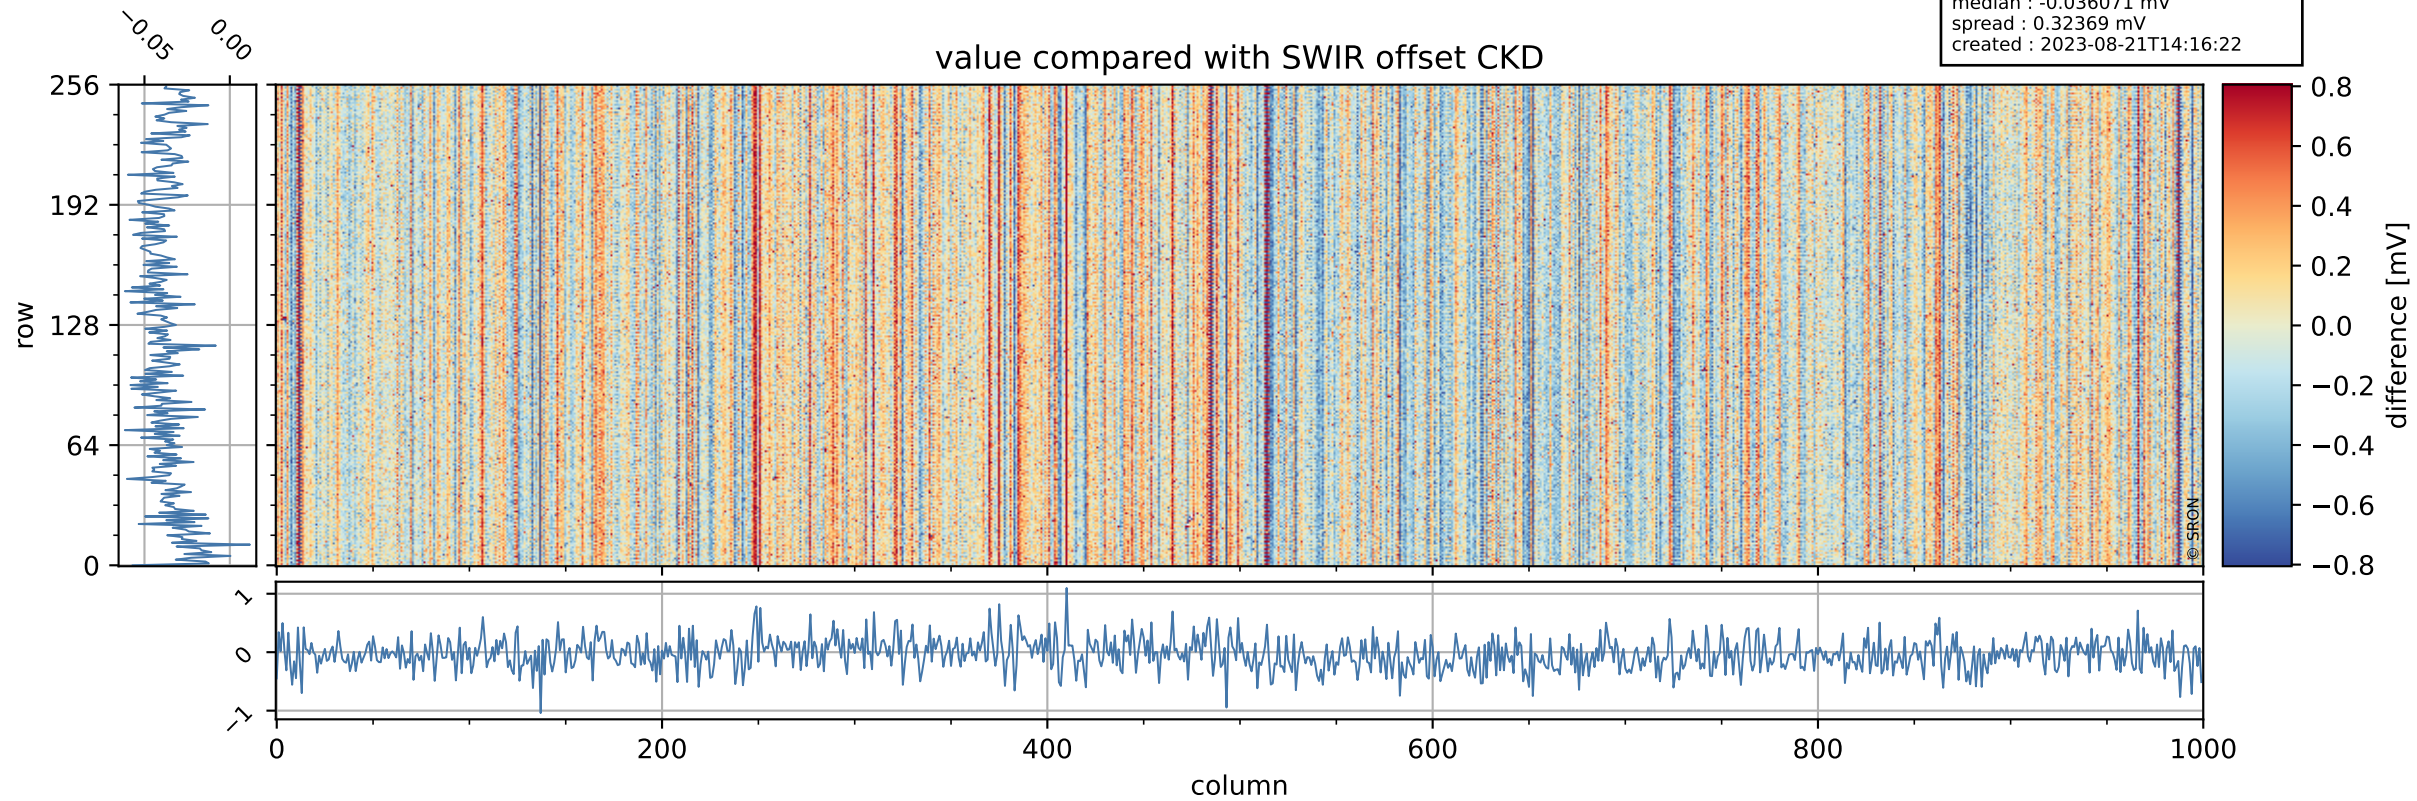

Tropomi SWIR offset (official)

orbits : 19 in [4057, 4102]
coverage : 2018-07-26 / 2018-07-29
median : 0.52599 V
spread : 0.035931 V
created : 2023-08-21T14:16:22

value detector map

Tropomi SWIR offset (official)

orbits : 19 in [4057, 4102]
coverage : 2018-07-26 / 2018-07-29
median : 32.621 μV
spread : 19.255 μV
created : 2023-08-21T14:16:22

Tropomi SWIR offset (official)

orbits : 19 in [4057, 4102]
coverage : 2018-07-26 / 2018-07-29
median : -0.036071 mV
spread : 0.32369 mV
created : 2023-08-21T14:16:22

value compared with SWIR offset CKD

Tropomi SWIR offset (official) ground-tracks of Sentinel-5P

orbits : 19 in [4057, 4102]
coverage : 2018-07-26 / 2018-07-29
created : 2023-08-21T14:16:23

Tropomi SWIR offset (official)

orbits : [2827, 4102]
coverage : 2018-04-30 / 2018-07-29
created : 2023-08-21T14:16:23

trend of detector median & temperatures