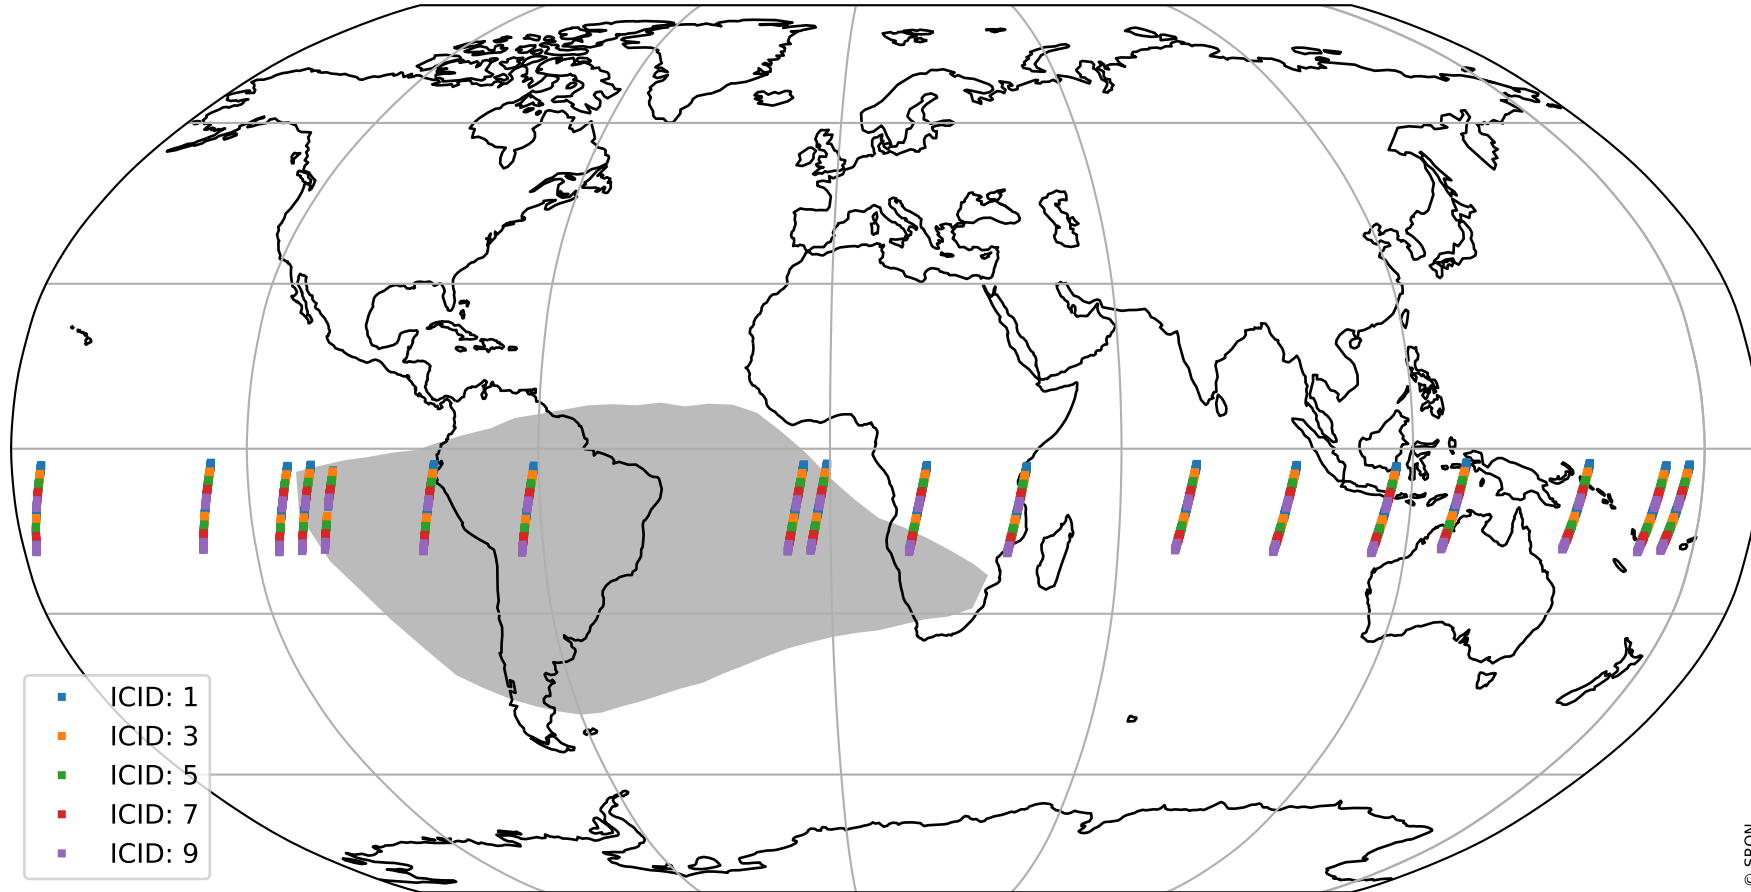

Tropomi SWIR offset (official)

orbits : 18 in [4087, 4132]
coverage : 2018-07-28 / 2018-07-31
median : 0.52599 V
spread : 0.035932 V
created : 2023-08-21T14:16:25

value detector map

Tropomi SWIR offset (official)

orbits : 18 in [4087, 4132]
coverage : 2018-07-28 / 2018-07-31
median : 34.283 μV
spread : 20.157 μV
created : 2023-08-21T14:16:26

Tropomi SWIR offset (official)

orbits : 18 in [4087, 4132]
coverage : 2018-07-28 / 2018-07-31
median : -0.028035 mV
spread : 0.32318 mV
created : 2023-08-21T14:16:26

value compared with SWIR offset CKD

Tropomi SWIR offset (official) ground-tracks of Sentinel-5P

orbits : 18 in [4087, 4132]
coverage : 2018-07-28 / 2018-07-31
created : 2023-08-21T14:16:26

Tropomi SWIR offset (official)

orbits : [2827, 4132]
coverage : 2018-04-30 / 2018-07-31
created : 2023-08-21T14:16:26

trend of detector median & temperatures