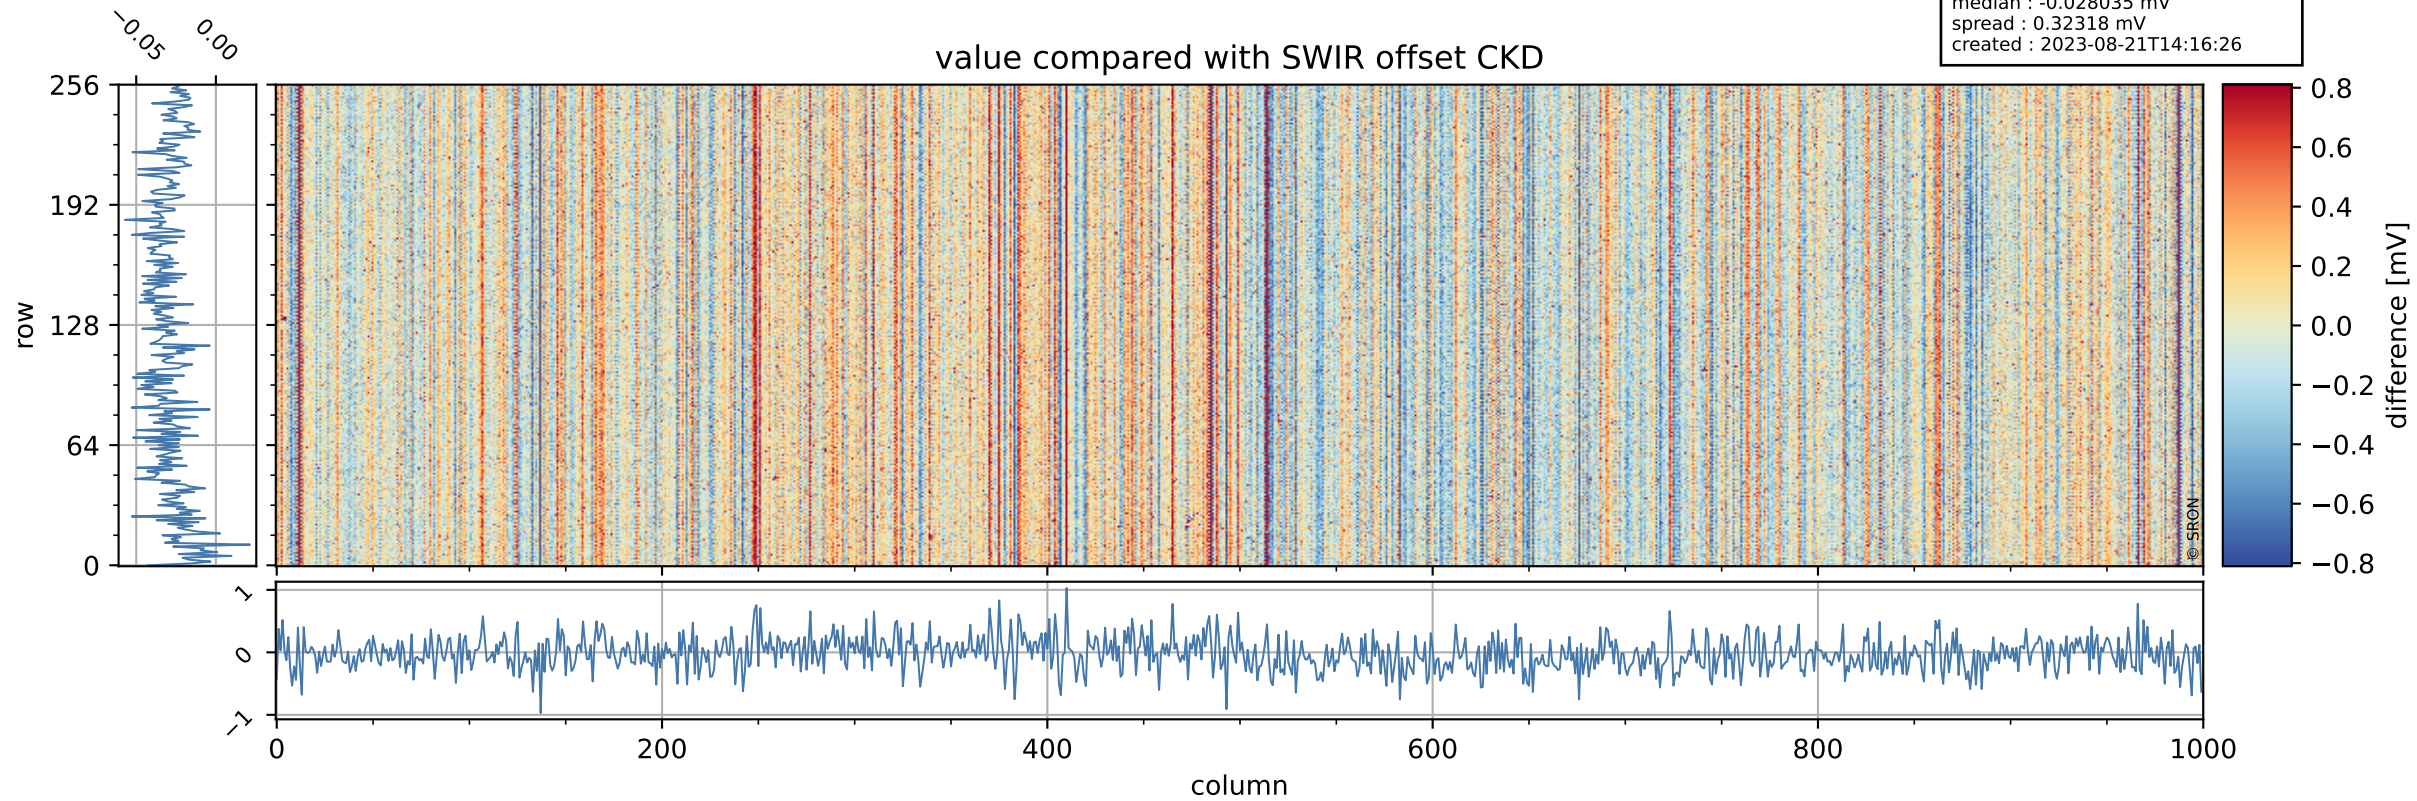

Tropomi SWIR offset (official)

orbits : 18 in [4087, 4132]
coverage : 2018-07-28 / 2018-07-31
median : 0.52599 V
spread : 0.035932 V
created : 2023-08-21T14:16:25

value detector map

Tropomi SWIR offset (official)

orbits : 18 in [4087, 4132]
coverage : 2018-07-28 / 2018-07-31
median : 34.283 μV
spread : 20.157 μV
created : 2023-08-21T14:16:26

Tropomi SWIR offset (official)

orbits : 18 in [4087, 4132]
coverage : 2018-07-28 / 2018-07-31
median : -0.028035 mV
spread : 0.32318 mV
created : 2023-08-21T14:16:26

value compared with SWIR offset CKD

Tropomi SWIR offset (official) ground-tracks of Sentinel-5P

orbits : 18 in [4087, 4132]
coverage : 2018-07-28 / 2018-07-31
created : 2023-08-21T14:16:26

Tropomi SWIR offset (official)

orbits : [2827, 4132]
coverage : 2018-04-30 / 2018-07-31
created : 2023-08-21T14:16:26

trend of detector median & temperatures