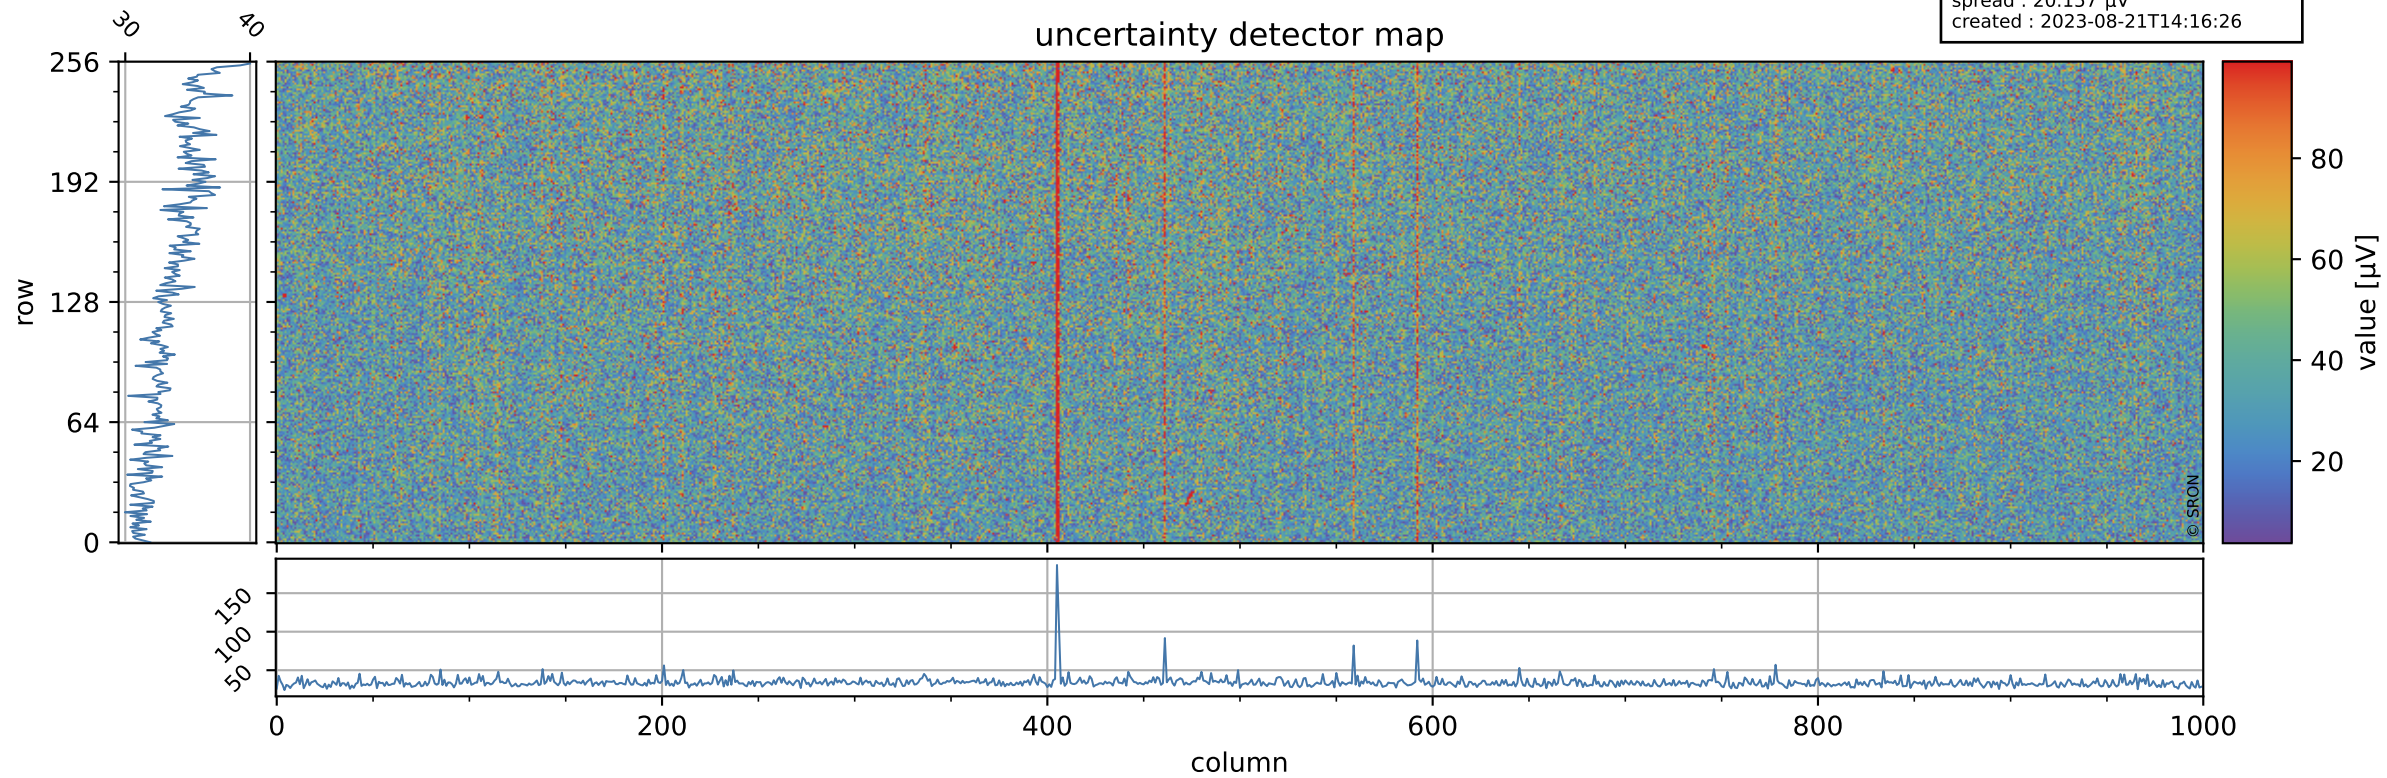

Tropomi SWIR offset (official)

orbits : 18 in [4087, 4132]
coverage : 2018-07-28 / 2018-07-31
median : 0.52599 V
spread : 0.035932 V
created : 2023-08-21T14:16:25

value detector map

Tropomi SWIR offset (official)

orbits : 18 in [4087, 4132]
coverage : 2018-07-28 / 2018-07-31
median : 34.283 μV
spread : 20.157 μV
created : 2023-08-21T14:16:26

Tropomi SWIR offset (official)

orbits : 18 in [4087, 4132]
coverage : 2018-07-28 / 2018-07-31
median : -0.028035 mV
spread : 0.32318 mV
created : 2023-08-21T14:16:26

value compared with SWIR offset CKD

Tropomi SWIR offset (official) ground-tracks of Sentinel-5P

orbits : 18 in [4087, 4132]
coverage : 2018-07-28 / 2018-07-31
created : 2023-08-21T14:16:26

Tropomi SWIR offset (official)

orbits : [2827, 4132]
coverage : 2018-04-30 / 2018-07-31
created : 2023-08-21T14:16:26

trend of detector median & temperatures