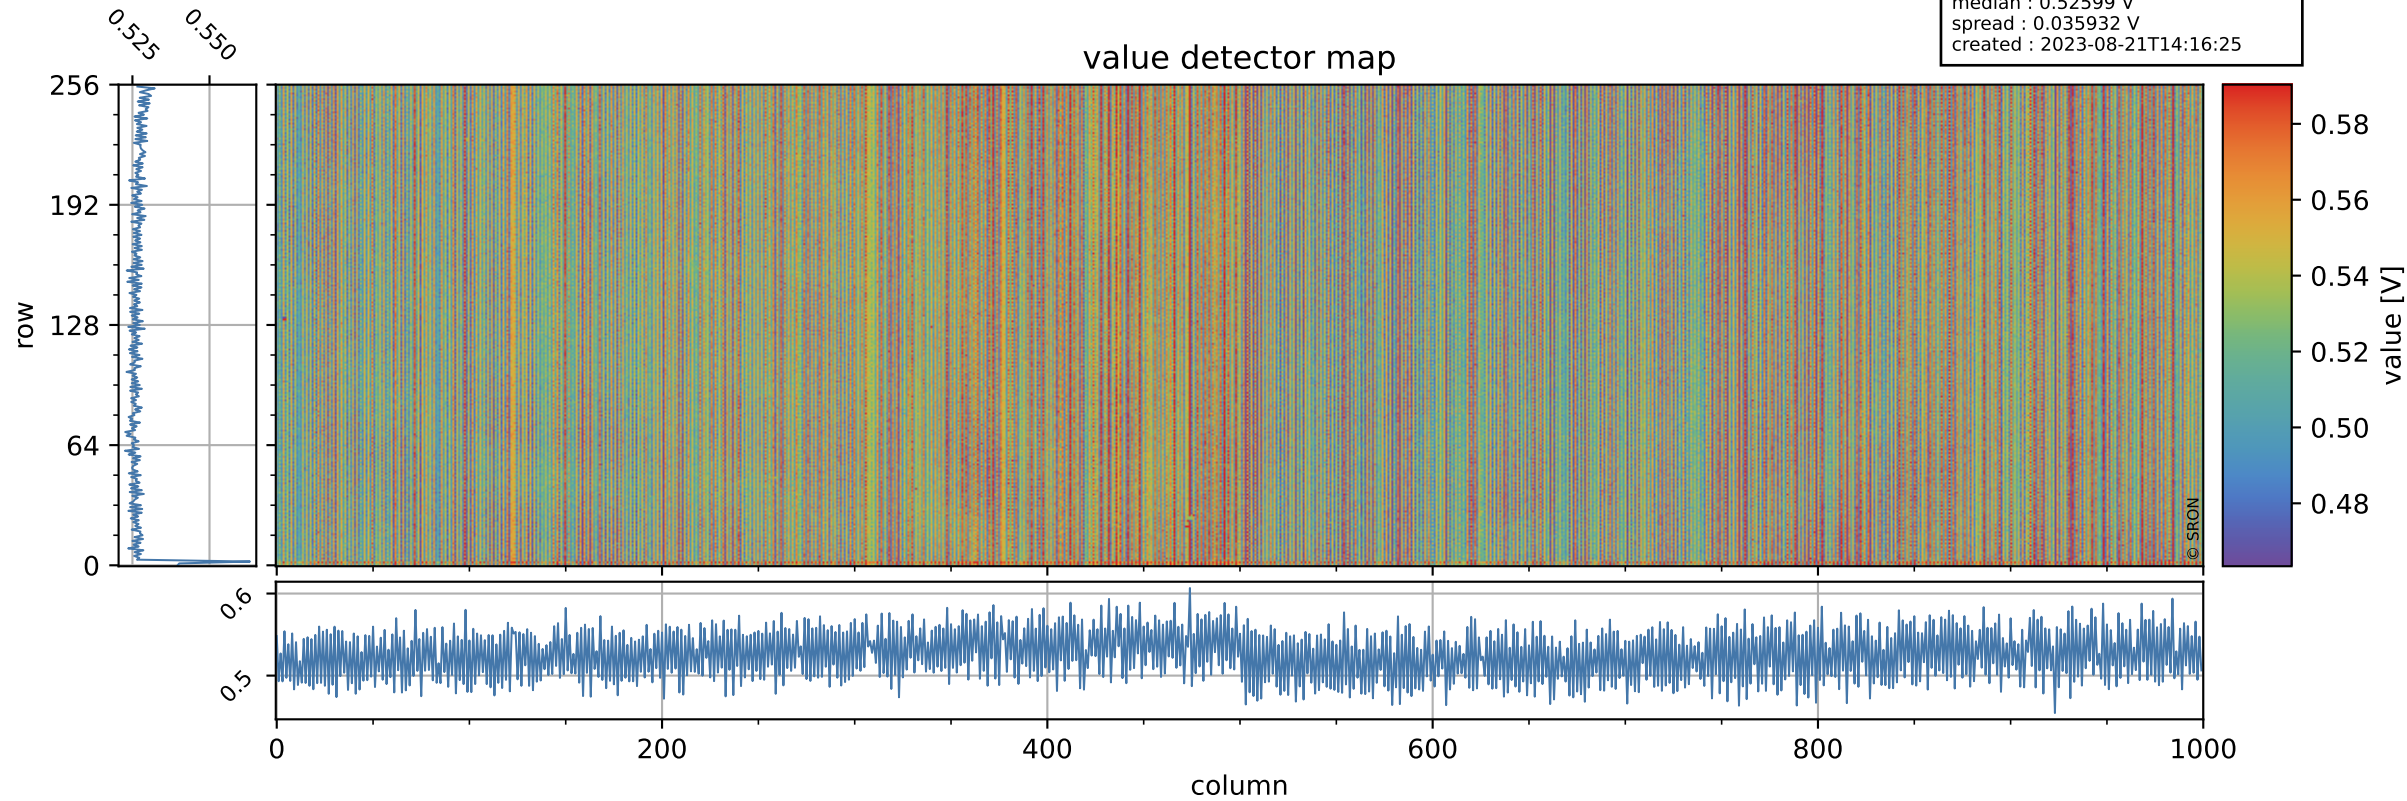

Tropomi SWIR offset (official)

orbits : 18 in [4087, 4132]
coverage : 2018-07-28 / 2018-07-31
median : 0.52599 V
spread : 0.035932 V
created : 2023-08-21T14:16:25

value detector map

Tropomi SWIR offset (official)

orbits : 18 in [4087, 4132]
coverage : 2018-07-28 / 2018-07-31
median : 34.283 μV
spread : 20.157 μV
created : 2023-08-21T14:16:26

Tropomi SWIR offset (official)

orbits : 18 in [4087, 4132]
coverage : 2018-07-28 / 2018-07-31
median : -0.028035 mV
spread : 0.32318 mV
created : 2023-08-21T14:16:26

value compared with SWIR offset CKD

Tropomi SWIR offset (official) ground-tracks of Sentinel-5P

orbits : 18 in [4087, 4132]
coverage : 2018-07-28 / 2018-07-31
created : 2023-08-21T14:16:26

Tropomi SWIR offset (official)

orbits : [2827, 4132]
coverage : 2018-04-30 / 2018-07-31
created : 2023-08-21T14:16:26

trend of detector median & temperatures