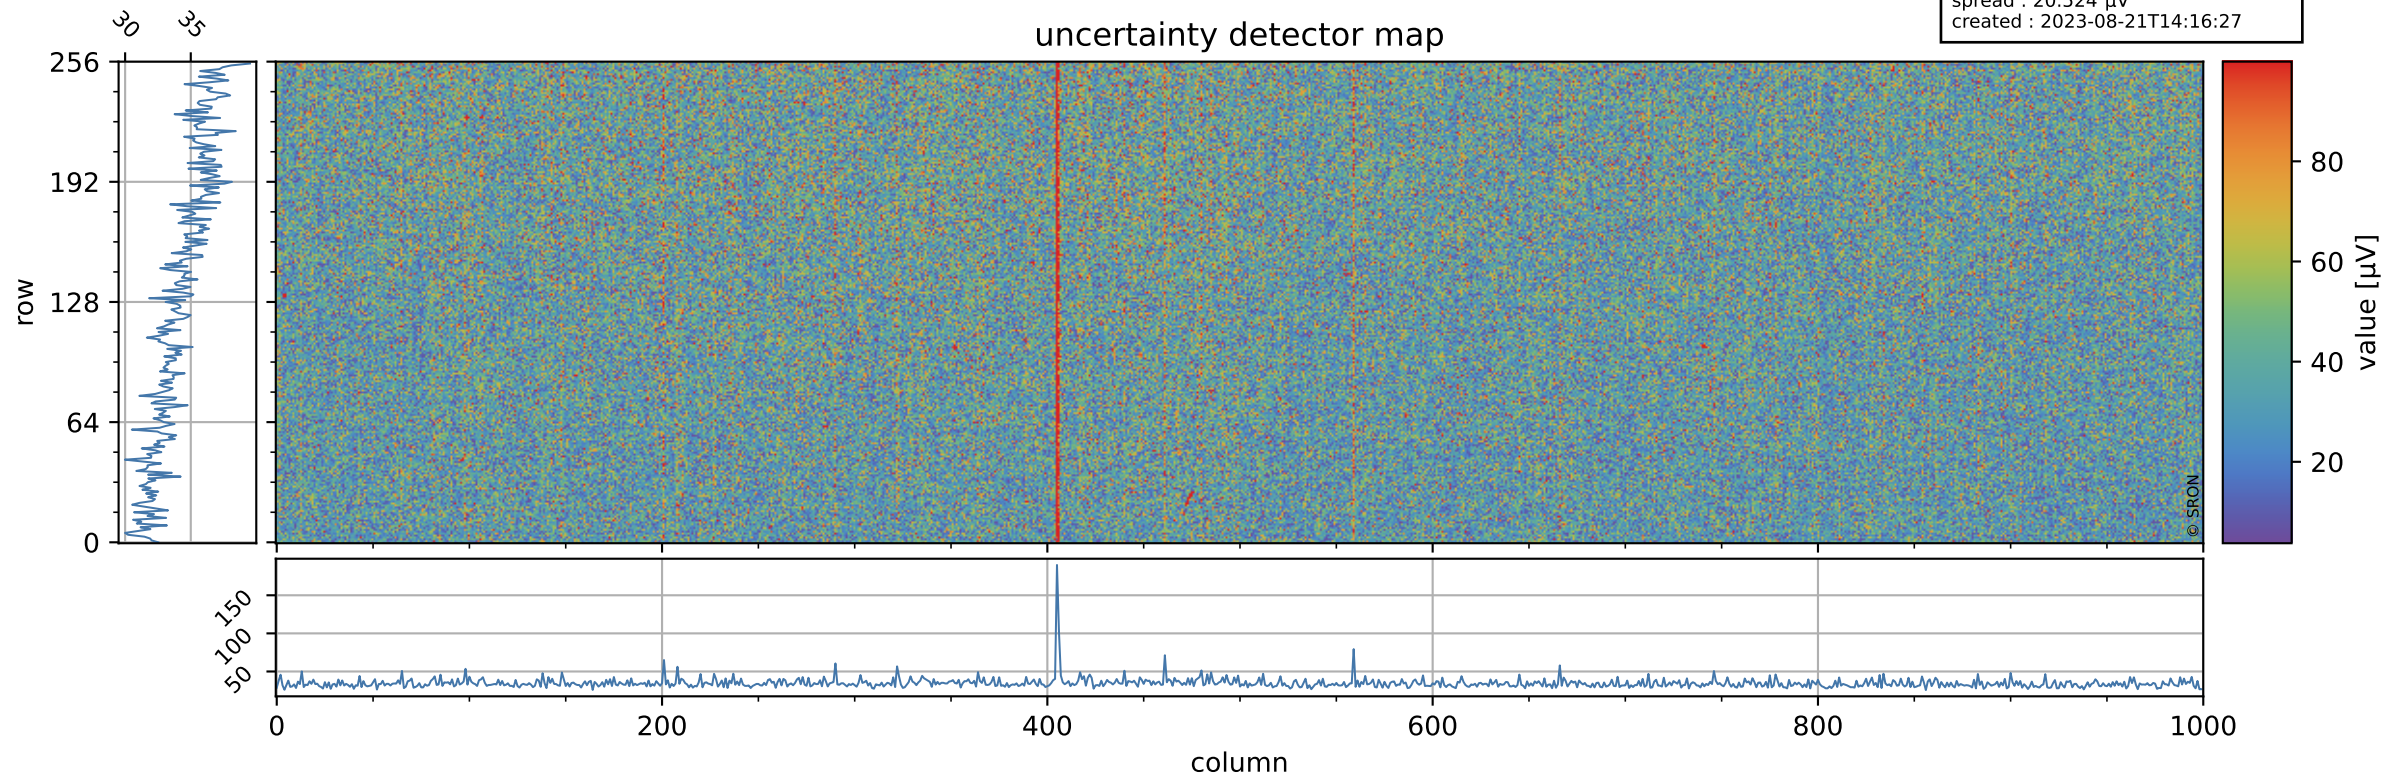

Tropomi SWIR offset (official)

orbits : 19 in [4102, 4147]
coverage : 2018-07-29 / 2018-08-01
median : 0.52601 V
spread : 0.035931 V
created : 2023-08-21T14:16:27

value detector map

Tropomi SWIR offset (official)

orbits : 19 in [4102, 4147]
coverage : 2018-07-29 / 2018-08-01
median : 34.82 μV
spread : 20.524 μV
created : 2023-08-21T14:16:27

Tropomi SWIR offset (official)

orbits : 19 in [4102, 4147]
coverage : 2018-07-29 / 2018-08-01
median : -0.01239 mV
spread : 0.32274 mV
created : 2023-08-21T14:16:28

value compared with SWIR offset CKD

Tropomi SWIR offset (official) ground-tracks of Sentinel-5P

orbits : 19 in [4102, 4147]
coverage : 2018-07-29 / 2018-08-01
created : 2023-08-21T14:16:28

Tropomi SWIR offset (official)

orbits : [2827, 4147]
coverage : 2018-04-30 / 2018-08-01
created : 2023-08-21T14:16:28

trend of detector median & temperatures