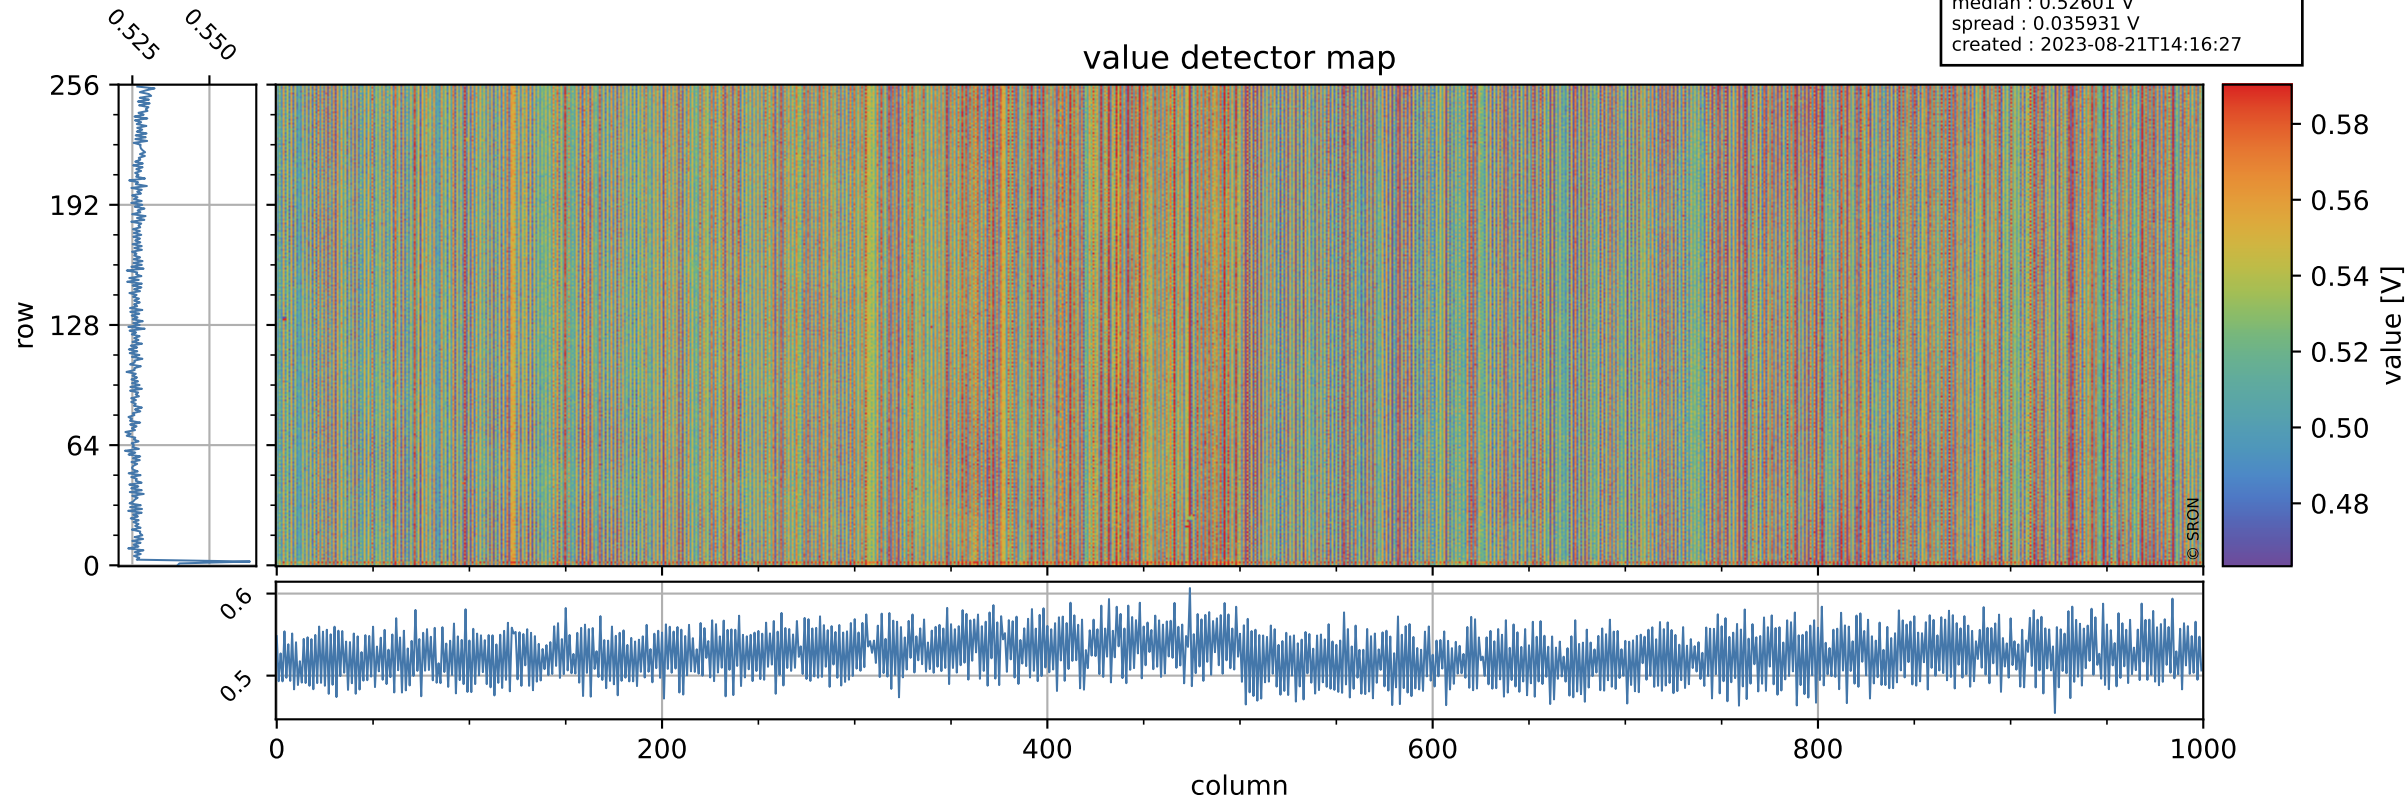

Tropomi SWIR offset (official)

orbits : 19 in [4102, 4147]
coverage : 2018-07-29 / 2018-08-01
median : 0.52601 V
spread : 0.035931 V
created : 2023-08-21T14:16:27

value detector map

Tropomi SWIR offset (official)

orbits : 19 in [4102, 4147]
coverage : 2018-07-29 / 2018-08-01
median : 34.82 μV
spread : 20.524 μV
created : 2023-08-21T14:16:27

Tropomi SWIR offset (official)

orbits : 19 in [4102, 4147]
coverage : 2018-07-29 / 2018-08-01
median : -0.01239 mV
spread : 0.32274 mV
created : 2023-08-21T14:16:28

value compared with SWIR offset CKD

Tropomi SWIR offset (official) ground-tracks of Sentinel-5P

orbits : 19 in [4102, 4147]
coverage : 2018-07-29 / 2018-08-01
created : 2023-08-21T14:16:28

Tropomi SWIR offset (official)

orbits : [2827, 4147]
coverage : 2018-04-30 / 2018-08-01
created : 2023-08-21T14:16:28

trend of detector median & temperatures