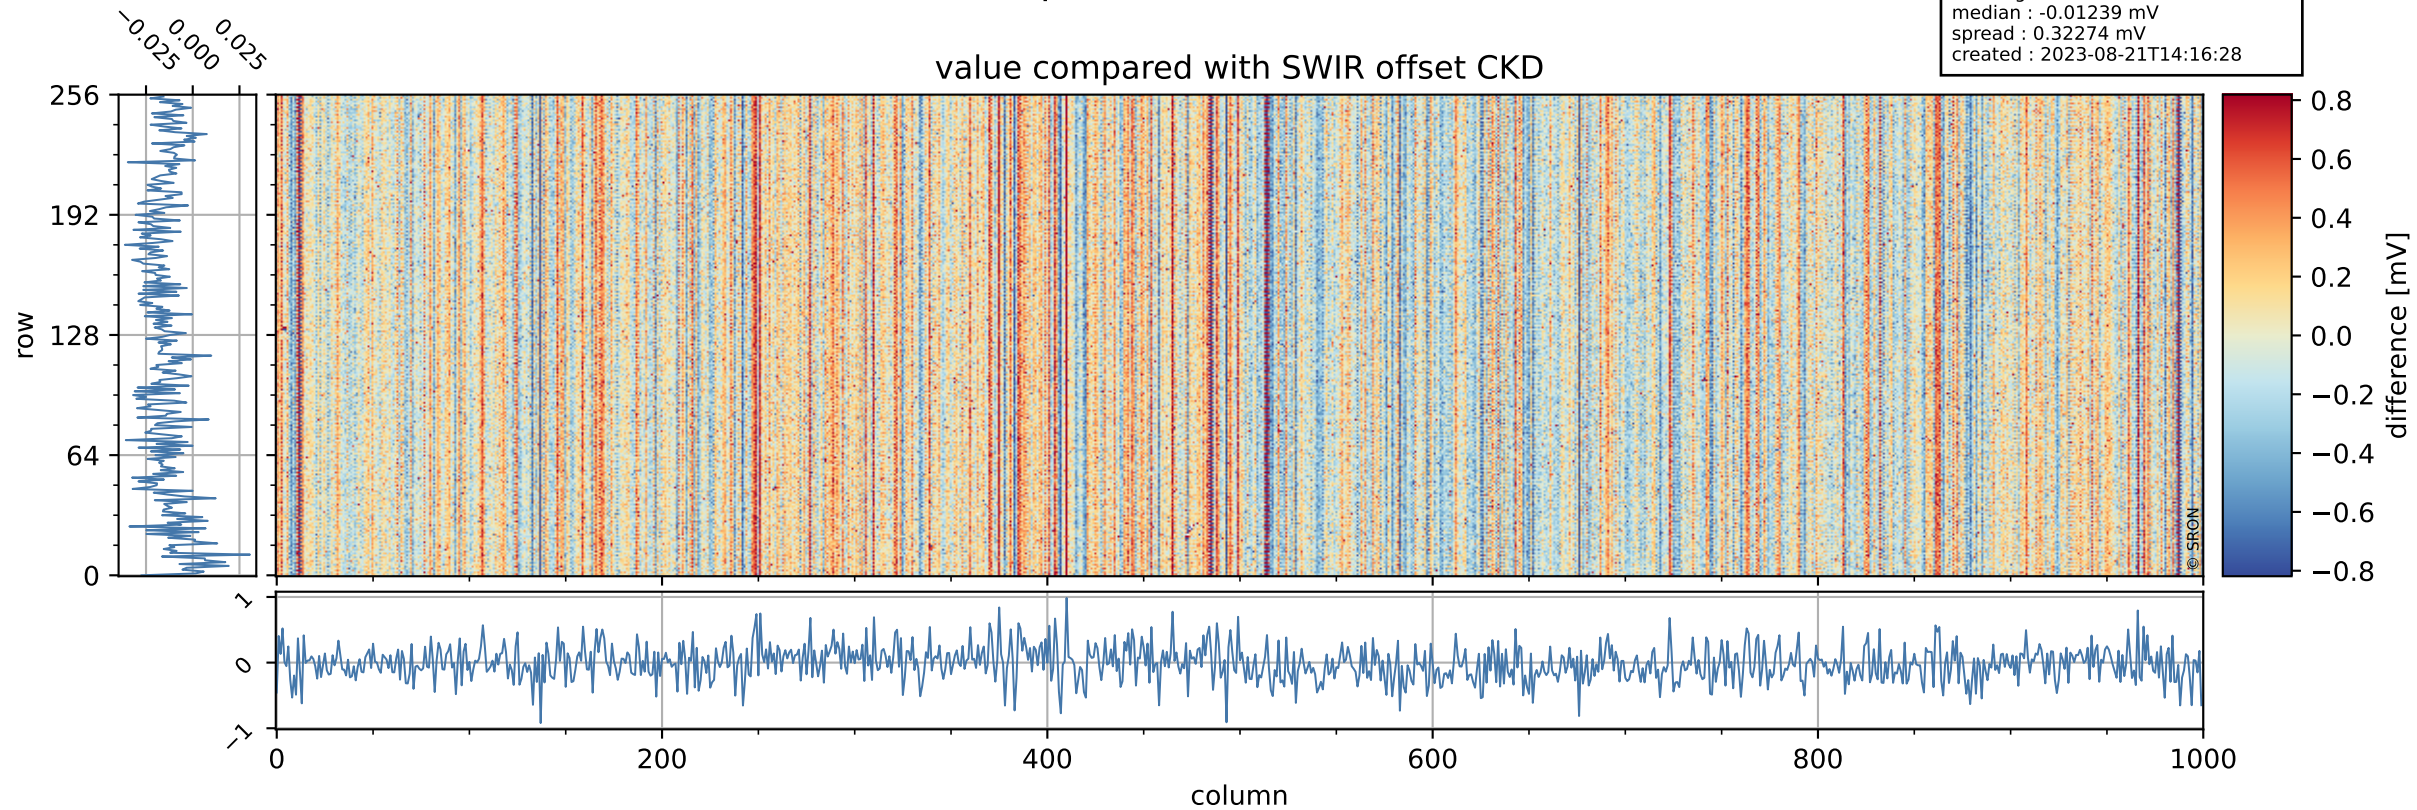

Tropomi SWIR offset (official)

orbits : 19 in [4102, 4147]
coverage : 2018-07-29 / 2018-08-01
median : 0.52601 V
spread : 0.035931 V
created : 2023-08-21T14:16:27

value detector map

Tropomi SWIR offset (official)

orbits : 19 in [4102, 4147]
coverage : 2018-07-29 / 2018-08-01
median : 34.82 μV
spread : 20.524 μV
created : 2023-08-21T14:16:27

Tropomi SWIR offset (official)

orbits : 19 in [4102, 4147]
coverage : 2018-07-29 / 2018-08-01
median : -0.01239 mV
spread : 0.32274 mV
created : 2023-08-21T14:16:28

value compared with SWIR offset CKD

Tropomi SWIR offset (official) ground-tracks of Sentinel-5P

orbits : 19 in [4102, 4147]
coverage : 2018-07-29 / 2018-08-01
created : 2023-08-21T14:16:28

Tropomi SWIR offset (official)

orbits : [2827, 4147]
coverage : 2018-04-30 / 2018-08-01
created : 2023-08-21T14:16:28

trend of detector median & temperatures