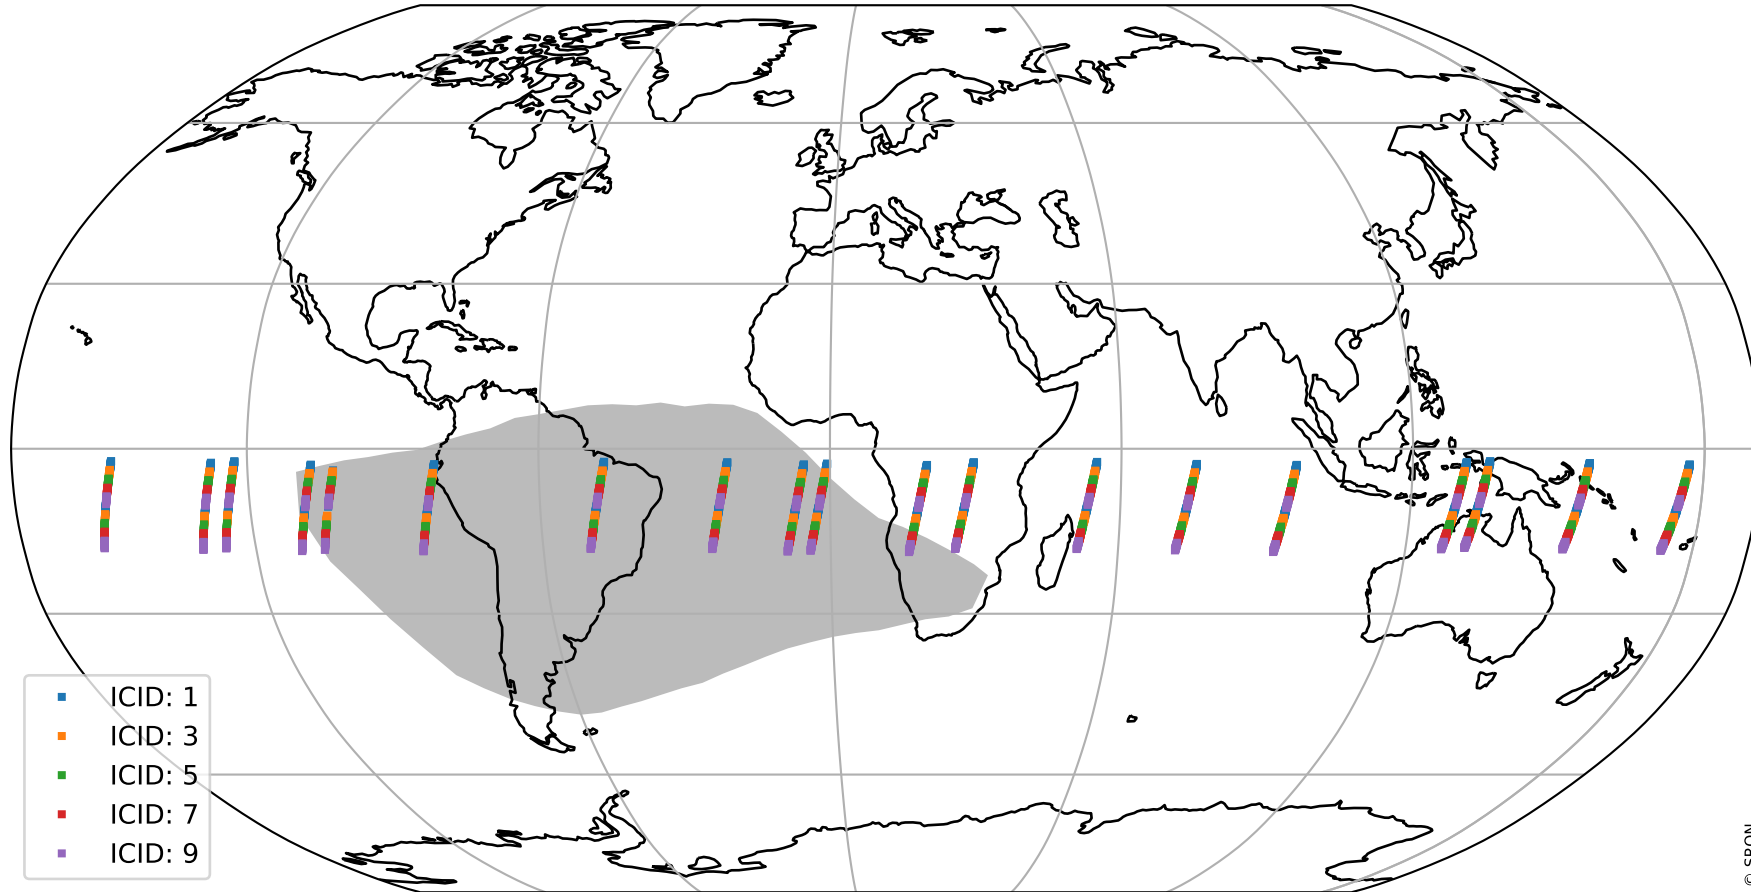

Tropomi SWIR offset (official)

orbits : 19 in [4102, 4147]
coverage : 2018-07-29 / 2018-08-01
median : 0.52601 V
spread : 0.035931 V
created : 2023-08-21T14:16:27

value detector map

Tropomi SWIR offset (official)

orbits : 19 in [4102, 4147]
coverage : 2018-07-29 / 2018-08-01
median : 34.82 μV
spread : 20.524 μV
created : 2023-08-21T14:16:27

Tropomi SWIR offset (official)

orbits : 19 in [4102, 4147]
coverage : 2018-07-29 / 2018-08-01
median : -0.01239 mV
spread : 0.32274 mV
created : 2023-08-21T14:16:28

value compared with SWIR offset CKD

Tropomi SWIR offset (official) ground-tracks of Sentinel-5P

orbits : 19 in [4102, 4147]
coverage : 2018-07-29 / 2018-08-01
created : 2023-08-21T14:16:28

Tropomi SWIR offset (official)

orbits : [2827, 4147]
coverage : 2018-04-30 / 2018-08-01
created : 2023-08-21T14:16:28

trend of detector median & temperatures