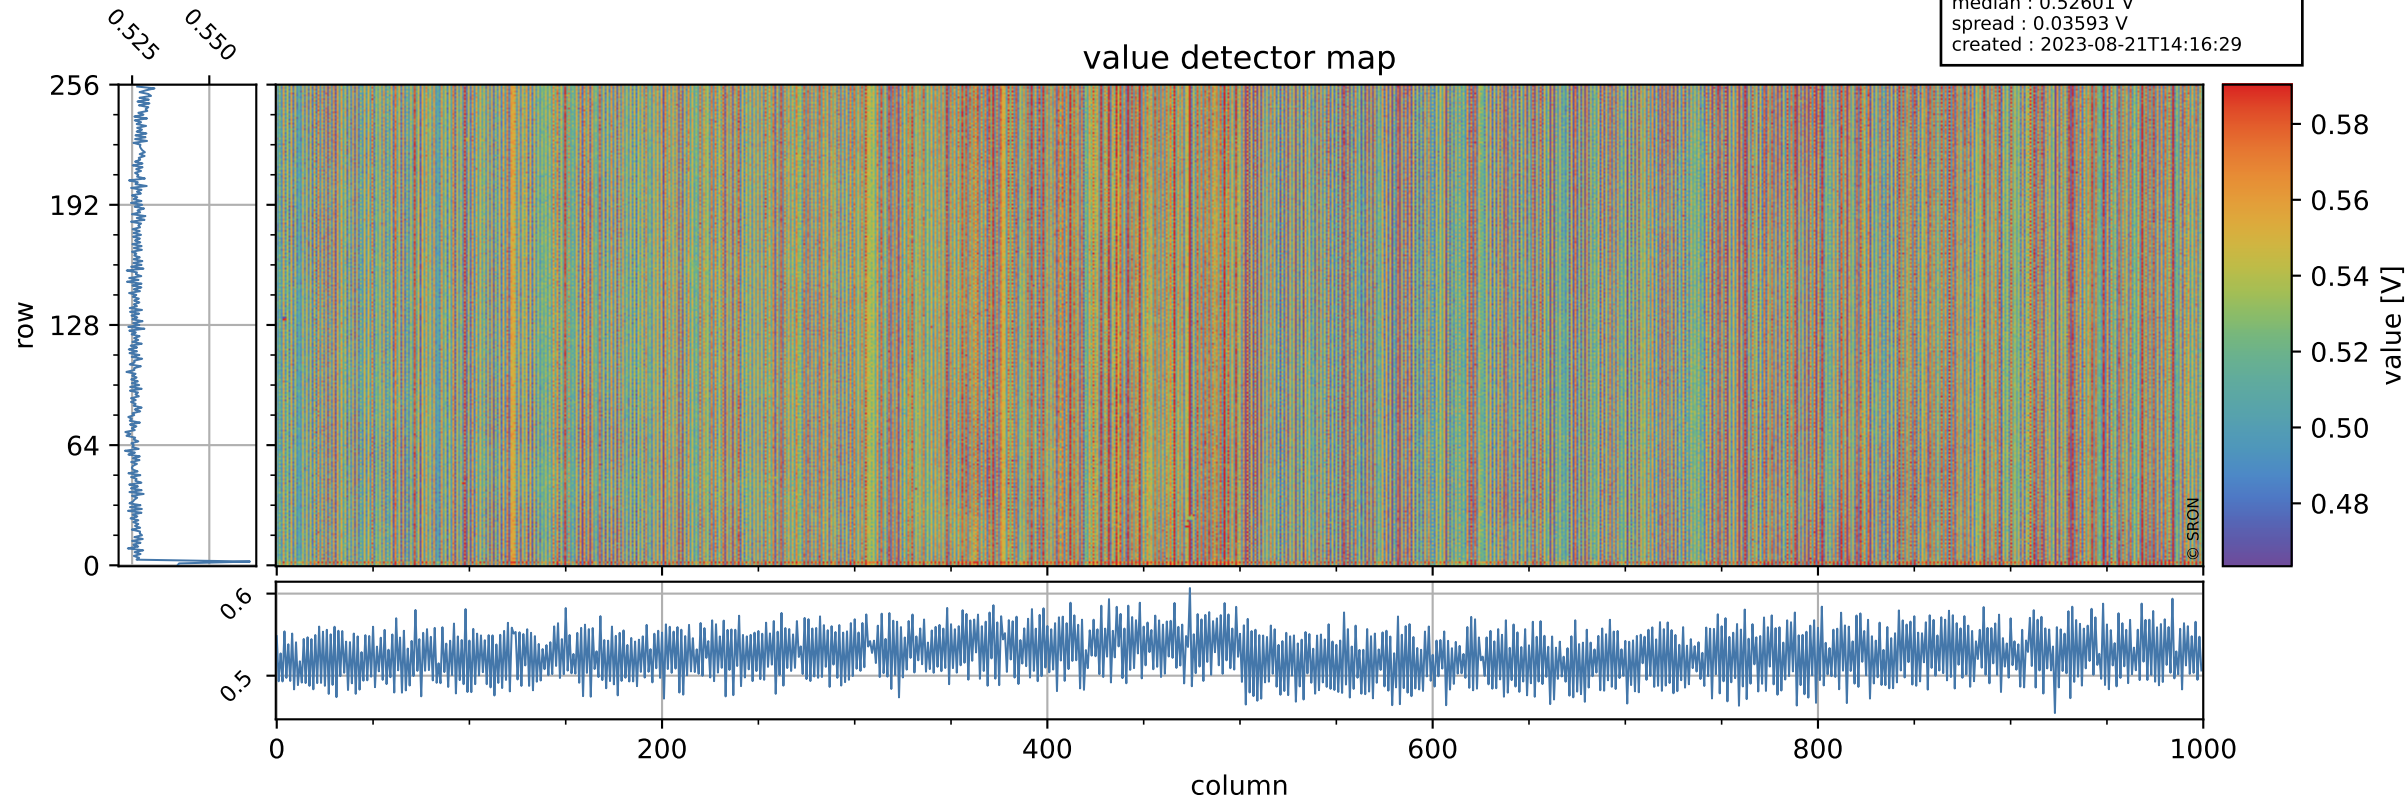

# Tropomi SWIR offset (official)

orbits : 19 in [4117, 4162]  
coverage : 2018-07-30 / 2018-08-02  
median : 0.52601 V  
spread : 0.03593 V  
created : 2023-08-21T14:16:29

## value detector map

# Tropomi SWIR offset (official)

orbits : 19 in [4117, 4162]  
coverage : 2018-07-30 / 2018-08-02  
median : 33.121  $\mu\text{V}$   
spread : 19.789  $\mu\text{V}$   
created : 2023-08-21T14:16:29

# Tropomi SWIR offset (official) ground-tracks of Sentinel-5P

orbits : 19 in [4117, 4162]  
coverage : 2018-07-30 / 2018-08-02  
created : 2023-08-21T14:16:29