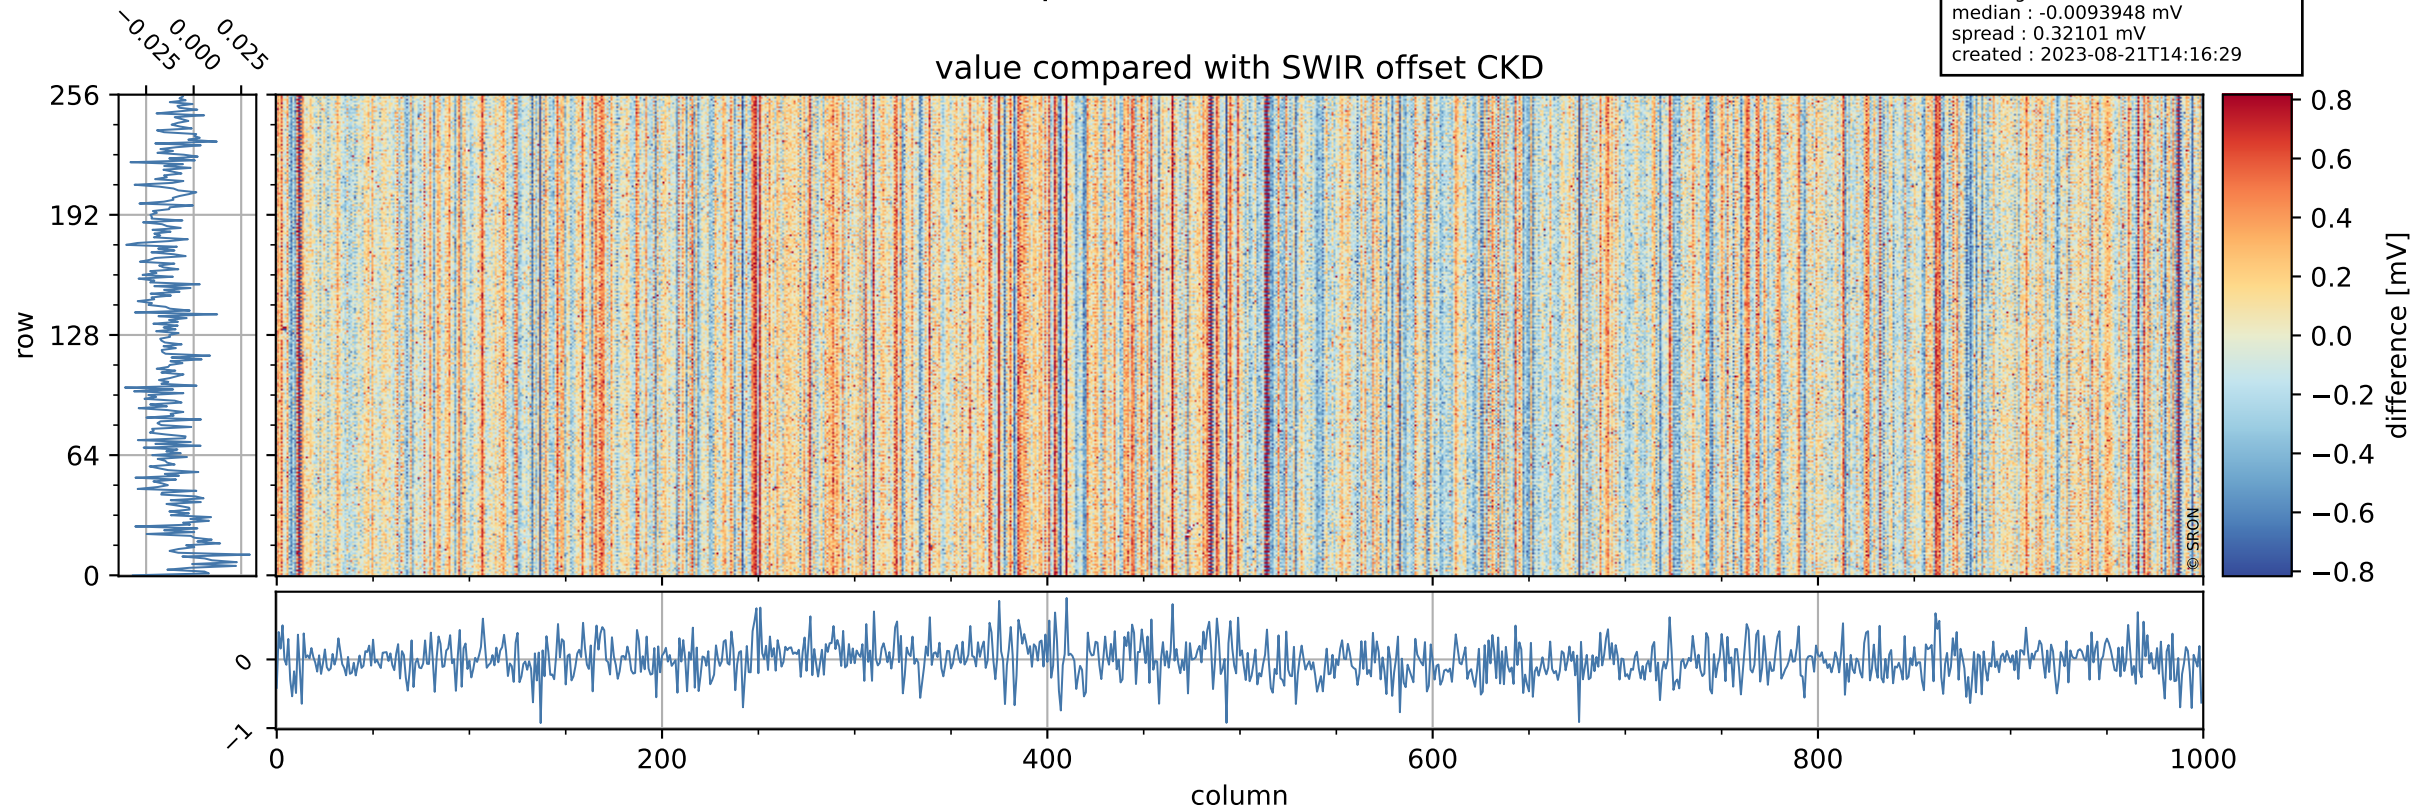

## value detector map

# Tropomi SWIR offset (official)

orbits : 19 in [4117, 4162]  
coverage : 2018-07-30 / 2018-08-02  
median : 33.121  $\mu\text{V}$   
spread : 19.789  $\mu\text{V}$   
created : 2023-08-21T14:16:29

# Tropomi SWIR offset (official)

value compared with SWIR offset CKD

orbits : 19 in [4117, 4162]  
coverage : 2018-07-30 / 2018-08-02  
median : -0.0093948 mV  
spread : 0.32101 mV  
created : 2023-08-21T14:16:29

# Tropomi SWIR offset (official) ground-tracks of Sentinel-5P

orbits : 19 in [4117, 4162]  
coverage : 2018-07-30 / 2018-08-02  
created : 2023-08-21T14:16:29