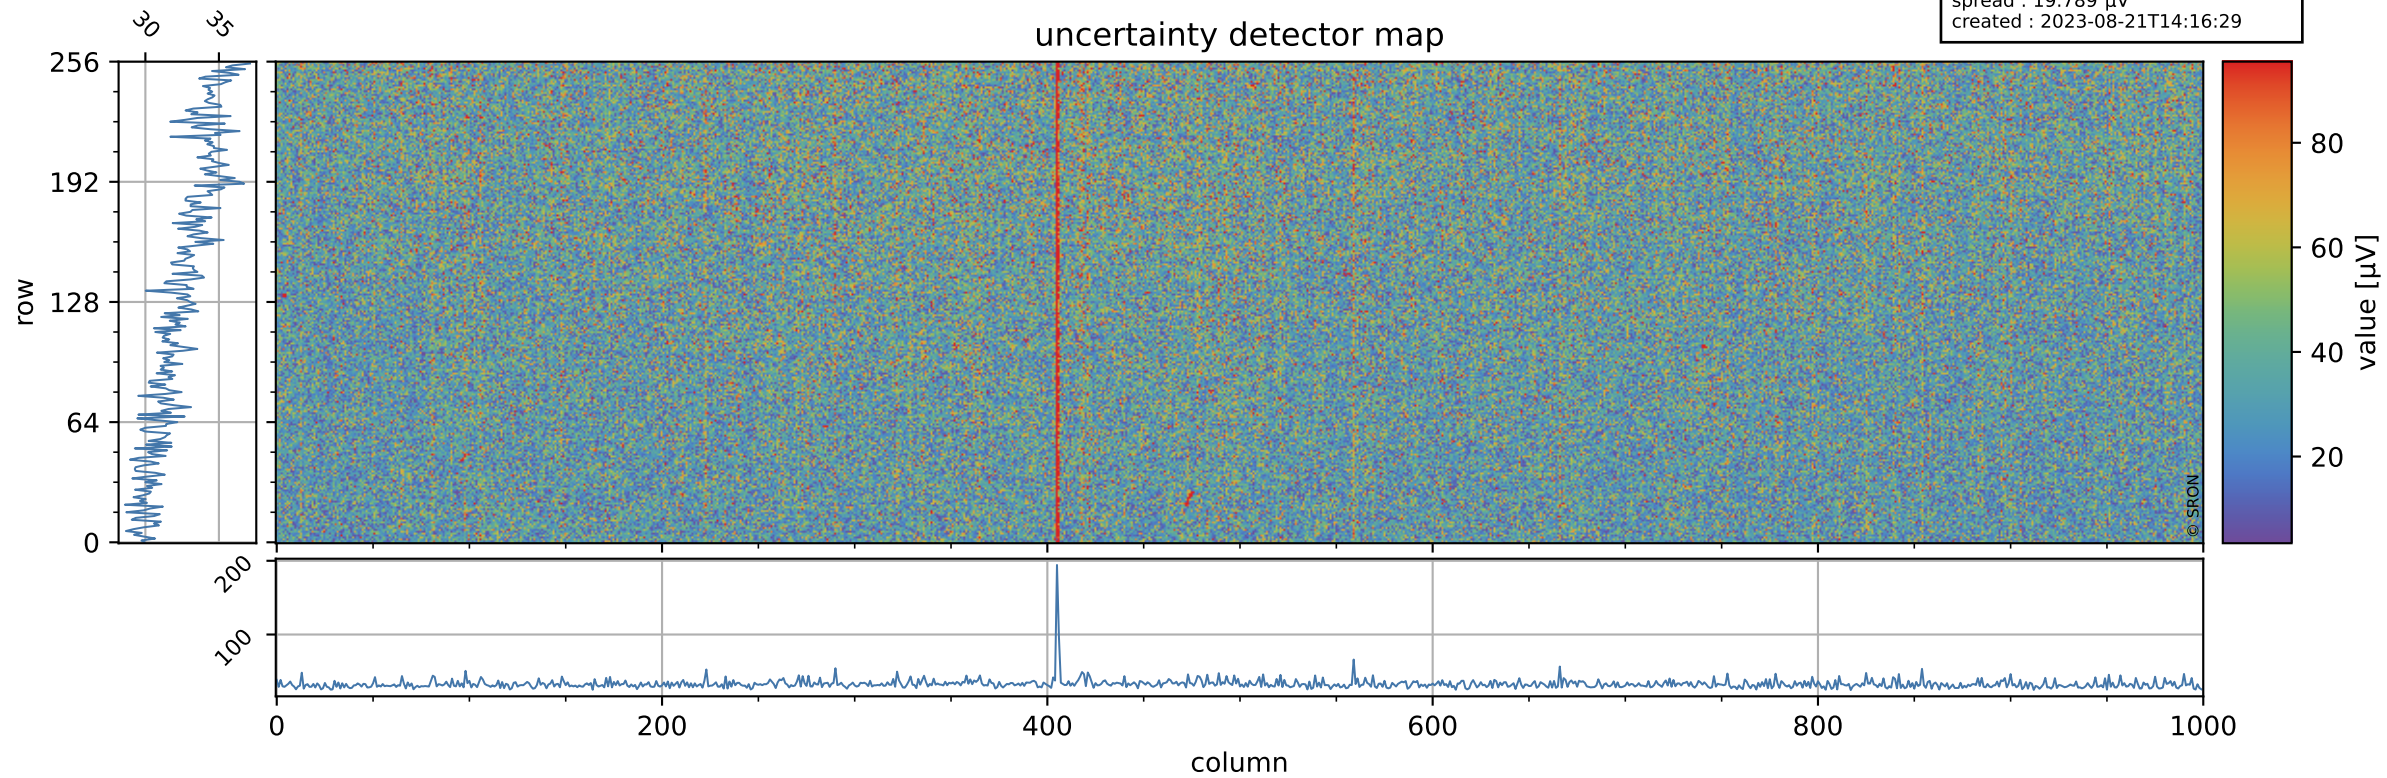

# Tropomi SWIR offset (official)

orbits : 19 in [4117, 4162]  
coverage : 2018-07-30 / 2018-08-02  
median : 0.52601 V  
spread : 0.03593 V  
created : 2023-08-21T14:16:29

## value detector map

# Tropomi SWIR offset (official)

orbits : 19 in [4117, 4162]  
coverage : 2018-07-30 / 2018-08-02  
median : 33.121  $\mu\text{V}$   
spread : 19.789  $\mu\text{V}$   
created : 2023-08-21T14:16:29

# Tropomi SWIR offset (official) ground-tracks of Sentinel-5P

orbits : 19 in [4117, 4162]  
coverage : 2018-07-30 / 2018-08-02  
created : 2023-08-21T14:16:29