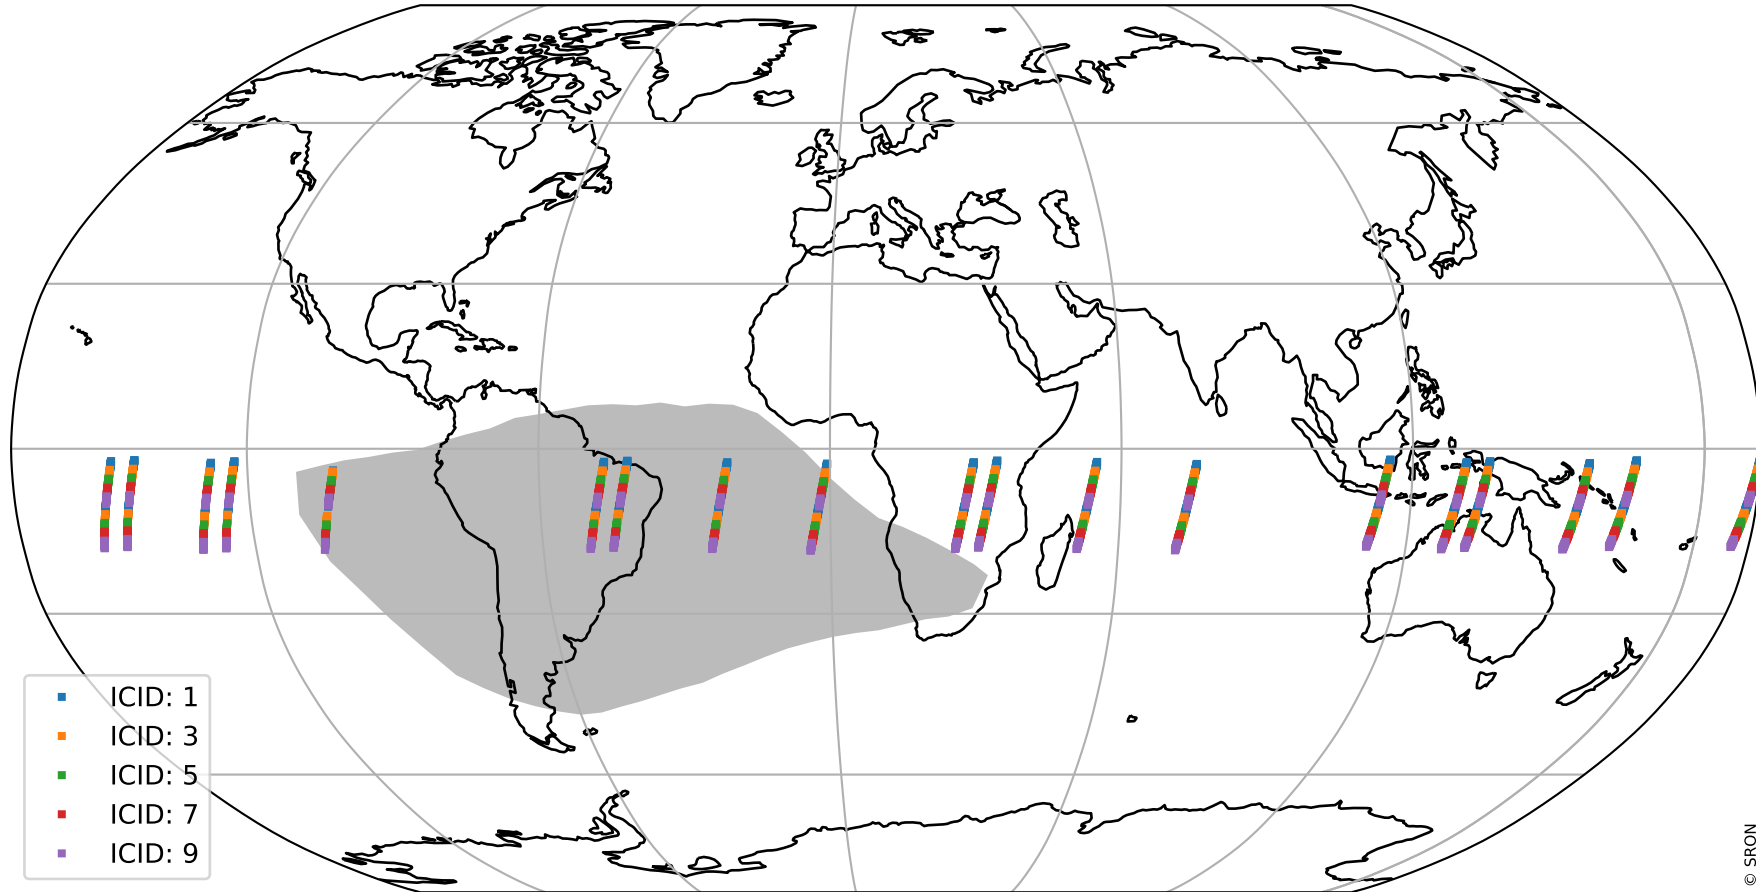

# Tropomi SWIR offset (official)

orbits : 19 in [4117, 4162]  
coverage : 2018-07-30 / 2018-08-02  
median : 33.121  $\mu\text{V}$   
spread : 19.789  $\mu\text{V}$   
created : 2023-08-21T14:16:29

# Tropomi SWIR offset (official)

value compared with SWIR offset CKD

orbits : 19 in [4117, 4162]  
coverage : 2018-07-30 / 2018-08-02  
median : -0.0093948 mV  
spread : 0.32101 mV  
created : 2023-08-21T14:16:29

# Tropomi SWIR offset (official) ground-tracks of Sentinel-5P

orbits : 19 in [4117, 4162]  
coverage : 2018-07-30 / 2018-08-02  
created : 2023-08-21T14:16:29

# Tropomi SWIR offset (official)

orbits : [2827, 4162]  
coverage : 2018-04-30 / 2018-08-02  
created : 2023-08-21T14:16:30