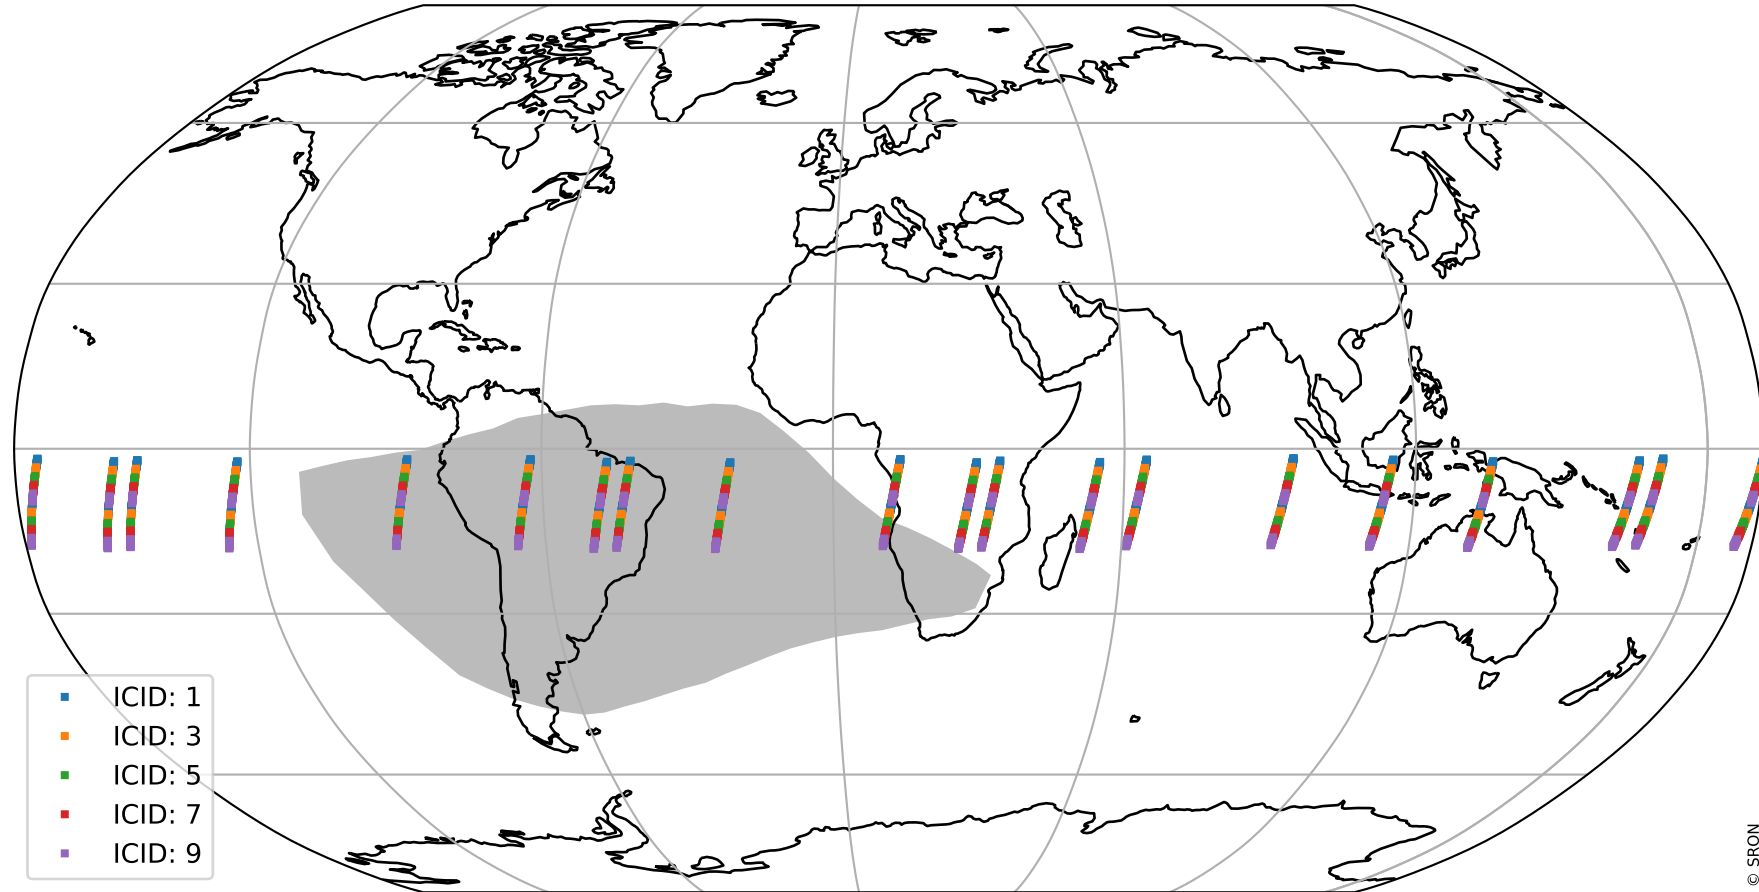

Tropomi SWIR offset (official)

orbits : 20 in [4132, 4177]
coverage : 2018-07-31 / 2018-08-03
median : 0.52601 V
spread : 0.035931 V
created : 2023-08-21T14:16:30

value detector map

Tropomi SWIR offset (official)

orbits : 20 in [4132, 4177]
coverage : 2018-07-31 / 2018-08-03
median : 32.229 μV
spread : 19.198 μV
created : 2023-08-21T14:16:31

Tropomi SWIR offset (official)

orbits : 20 in [4132, 4177]
coverage : 2018-07-31 / 2018-08-03
median : -0.010508 mV
spread : 0.32129 mV
created : 2023-08-21T14:16:31

value compared with SWIR offset CKD

Tropomi SWIR offset (official) ground-tracks of Sentinel-5P

orbits : 20 in [4132, 4177]
coverage : 2018-07-31 / 2018-08-03
created : 2023-08-21T14:16:31

Tropomi SWIR offset (official)

orbits : [2827, 4177]
coverage : 2018-04-30 / 2018-08-03
created : 2023-08-21T14:16:31

trend of detector median & temperatures