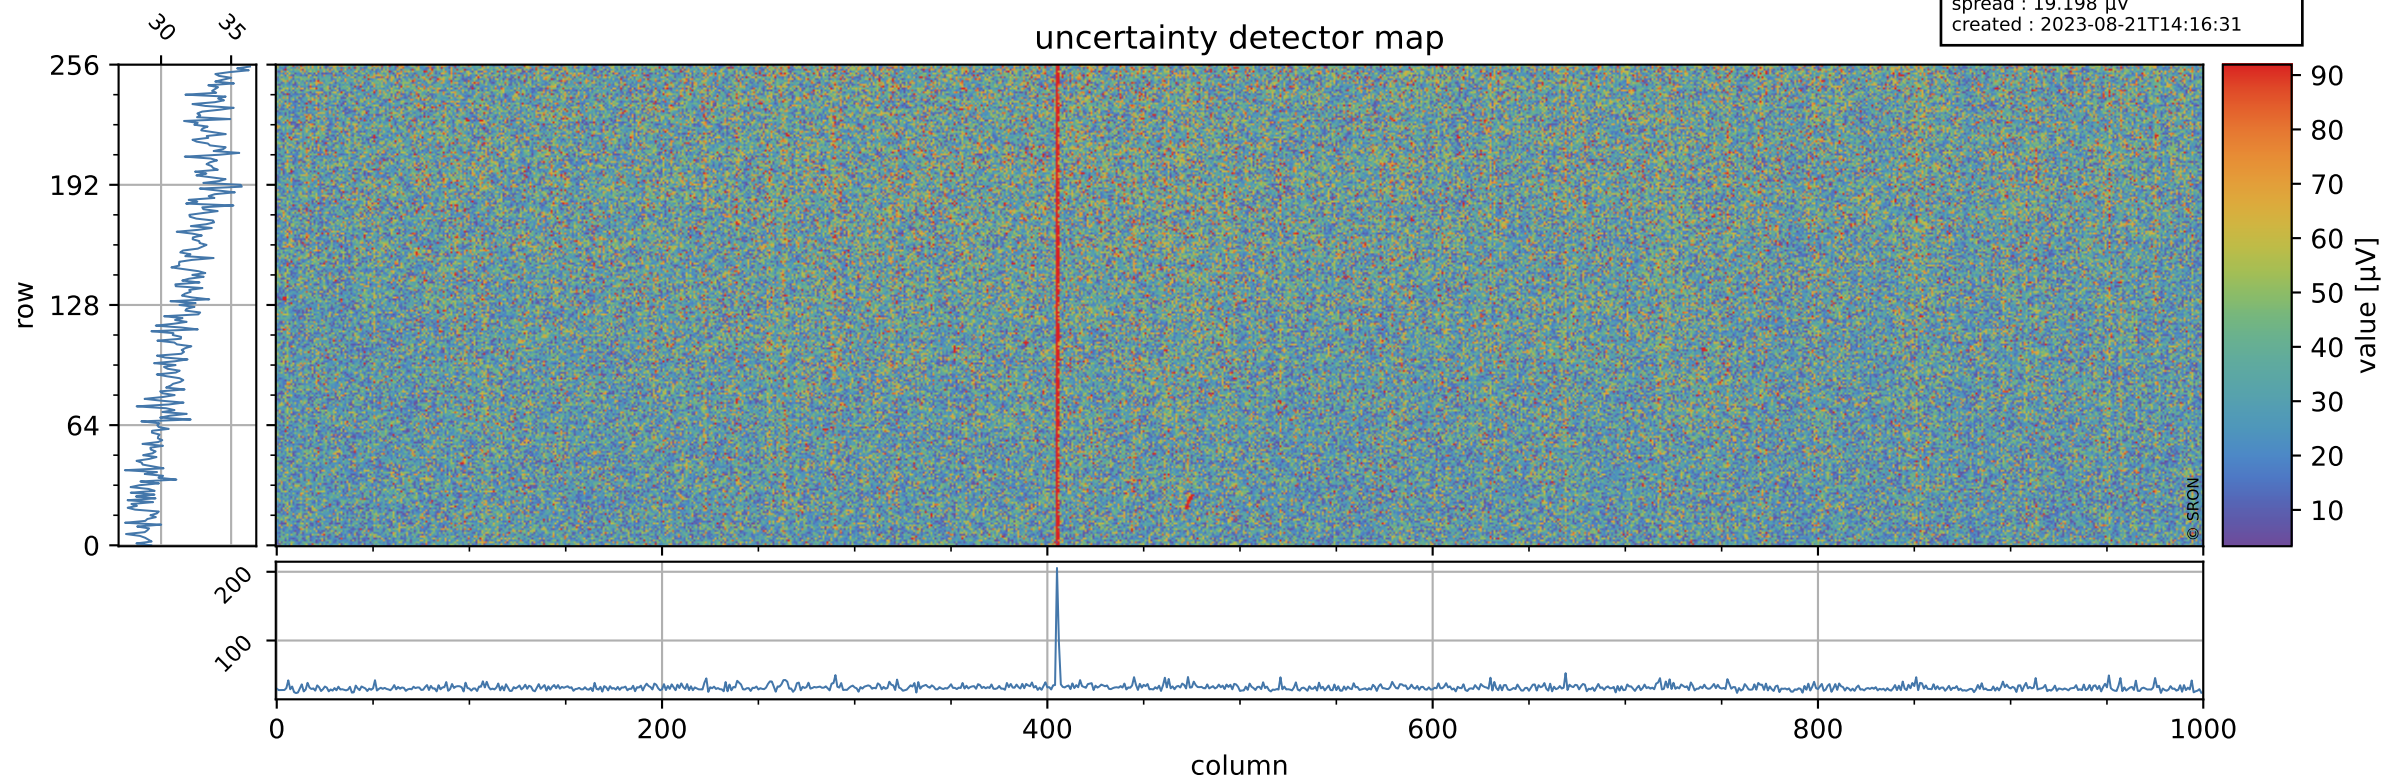

Tropomi SWIR offset (official)

orbits : 20 in [4132, 4177]
coverage : 2018-07-31 / 2018-08-03
median : 0.52601 V
spread : 0.035931 V
created : 2023-08-21T14:16:30

value detector map

Tropomi SWIR offset (official)

orbits : 20 in [4132, 4177]
coverage : 2018-07-31 / 2018-08-03
median : 32.229 μV
spread : 19.198 μV
created : 2023-08-21T14:16:31

Tropomi SWIR offset (official)

orbits : 20 in [4132, 4177]
coverage : 2018-07-31 / 2018-08-03
median : -0.010508 mV
spread : 0.32129 mV
created : 2023-08-21T14:16:31

value compared with SWIR offset CKD

Tropomi SWIR offset (official) ground-tracks of Sentinel-5P

orbits : 20 in [4132, 4177]
coverage : 2018-07-31 / 2018-08-03
created : 2023-08-21T14:16:31

Tropomi SWIR offset (official)

orbits : [2827, 4177]
coverage : 2018-04-30 / 2018-08-03
created : 2023-08-21T14:16:31

trend of detector median & temperatures