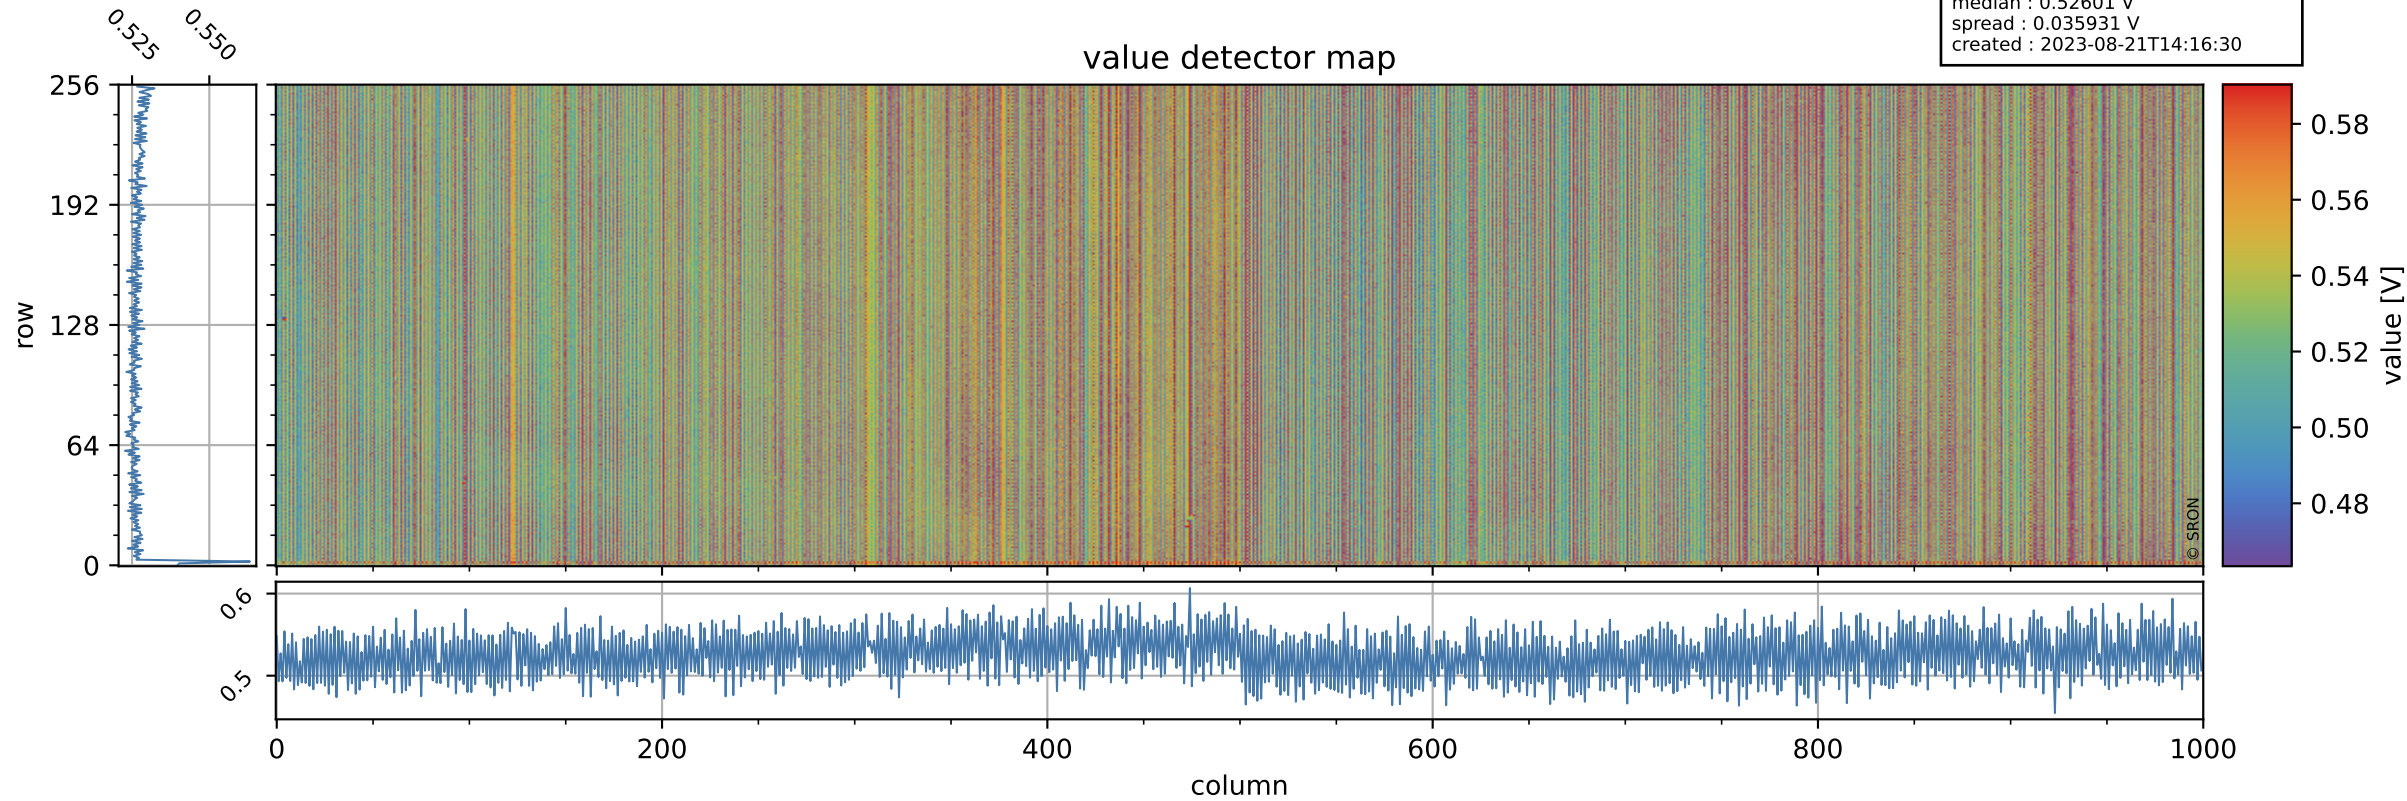

Tropomi SWIR offset (official)

orbits : 20 in [4132, 4177]
coverage : 2018-07-31 / 2018-08-03
median : 0.52601 V
spread : 0.035931 V
created : 2023-08-21T14:16:30

value detector map

Tropomi SWIR offset (official)

orbits : 20 in [4132, 4177]
coverage : 2018-07-31 / 2018-08-03
median : 32.229 μV
spread : 19.198 μV
created : 2023-08-21T14:16:31

Tropomi SWIR offset (official)

orbits : 20 in [4132, 4177]
coverage : 2018-07-31 / 2018-08-03
median : -0.010508 mV
spread : 0.32129 mV
created : 2023-08-21T14:16:31

value compared with SWIR offset CKD

Tropomi SWIR offset (official) ground-tracks of Sentinel-5P

orbits : 20 in [4132, 4177]
coverage : 2018-07-31 / 2018-08-03
created : 2023-08-21T14:16:31

Tropomi SWIR offset (official)

orbits : [2827, 4177]
coverage : 2018-04-30 / 2018-08-03
created : 2023-08-21T14:16:31

trend of detector median & temperatures