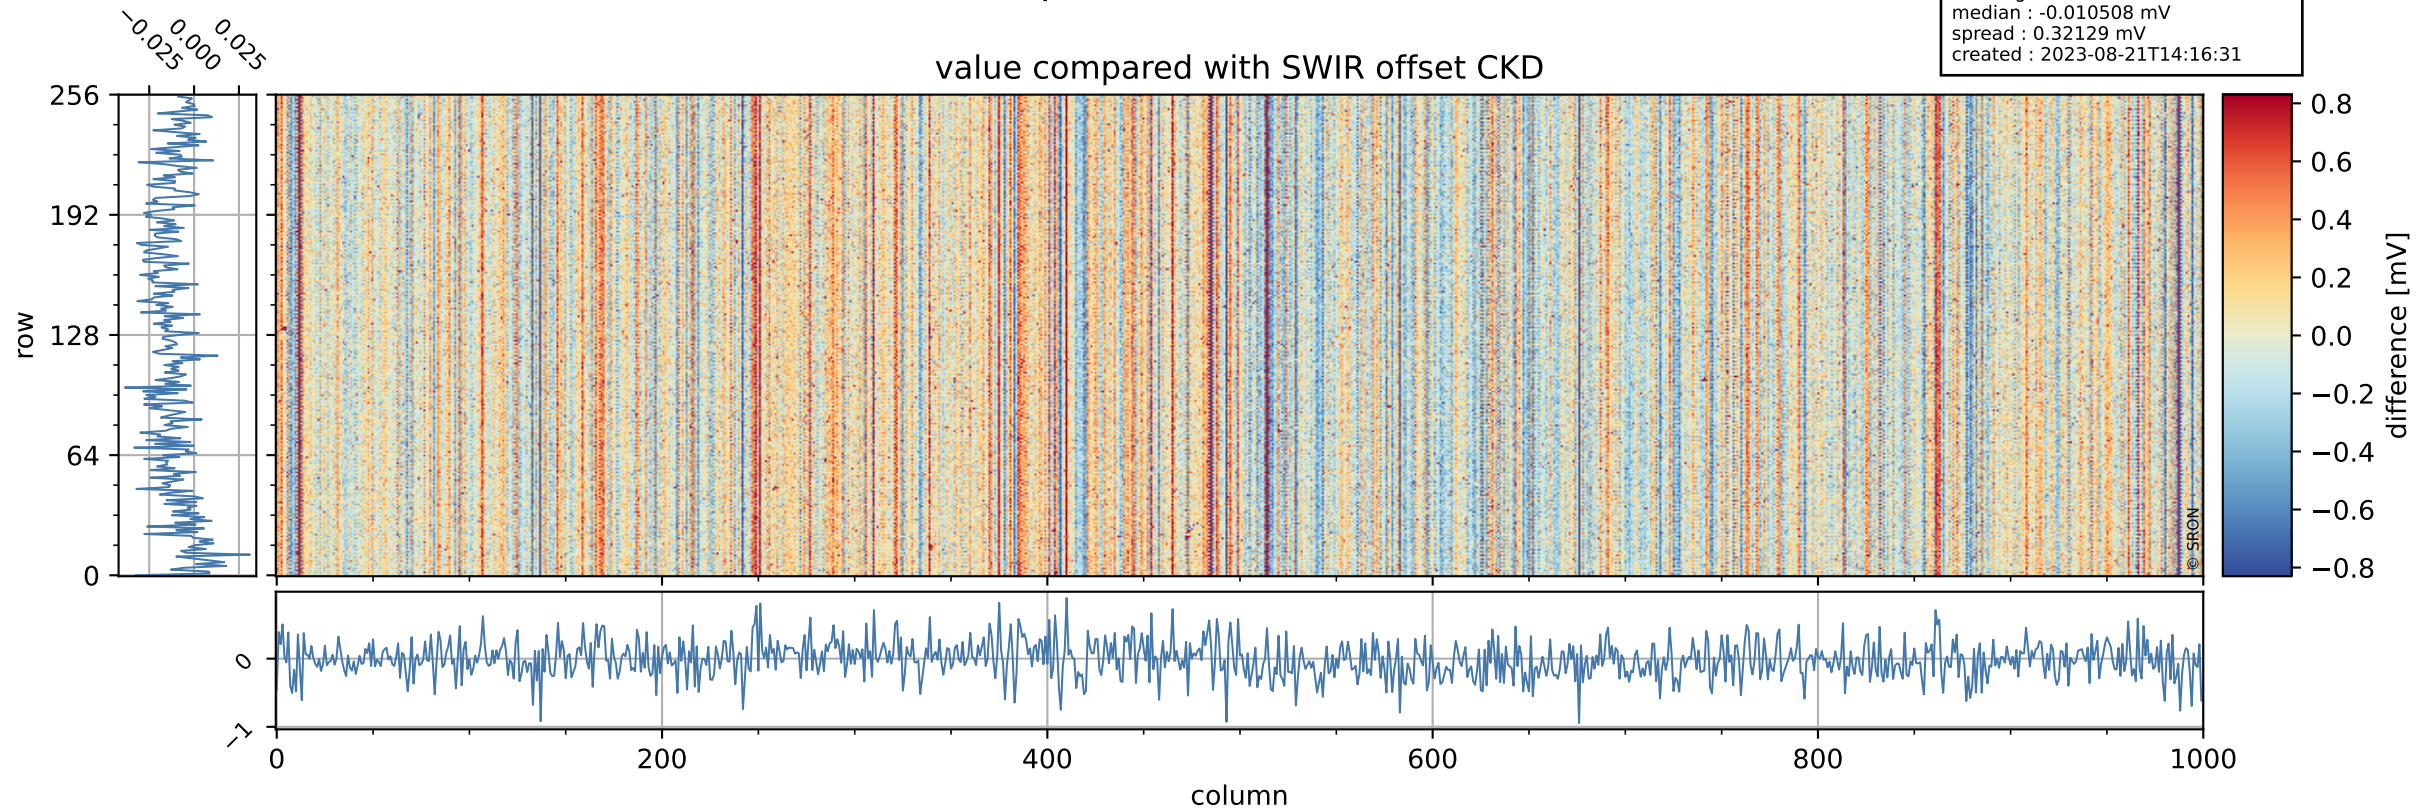

Tropomi SWIR offset (official)

orbits : 20 in [4132, 4177]
coverage : 2018-07-31 / 2018-08-03
median : 0.52601 V
spread : 0.035931 V
created : 2023-08-21T14:16:30

value detector map

Tropomi SWIR offset (official)

orbits : 20 in [4132, 4177]
coverage : 2018-07-31 / 2018-08-03
median : 32.229 μV
spread : 19.198 μV
created : 2023-08-21T14:16:31

Tropomi SWIR offset (official)

orbits : 20 in [4132, 4177]
coverage : 2018-07-31 / 2018-08-03
median : -0.010508 mV
spread : 0.32129 mV
created : 2023-08-21T14:16:31

value compared with SWIR offset CKD

Tropomi SWIR offset (official) ground-tracks of Sentinel-5P

orbits : 20 in [4132, 4177]
coverage : 2018-07-31 / 2018-08-03
created : 2023-08-21T14:16:31

Tropomi SWIR offset (official)

orbits : [2827, 4177]
coverage : 2018-04-30 / 2018-08-03
created : 2023-08-21T14:16:31

trend of detector median & temperatures