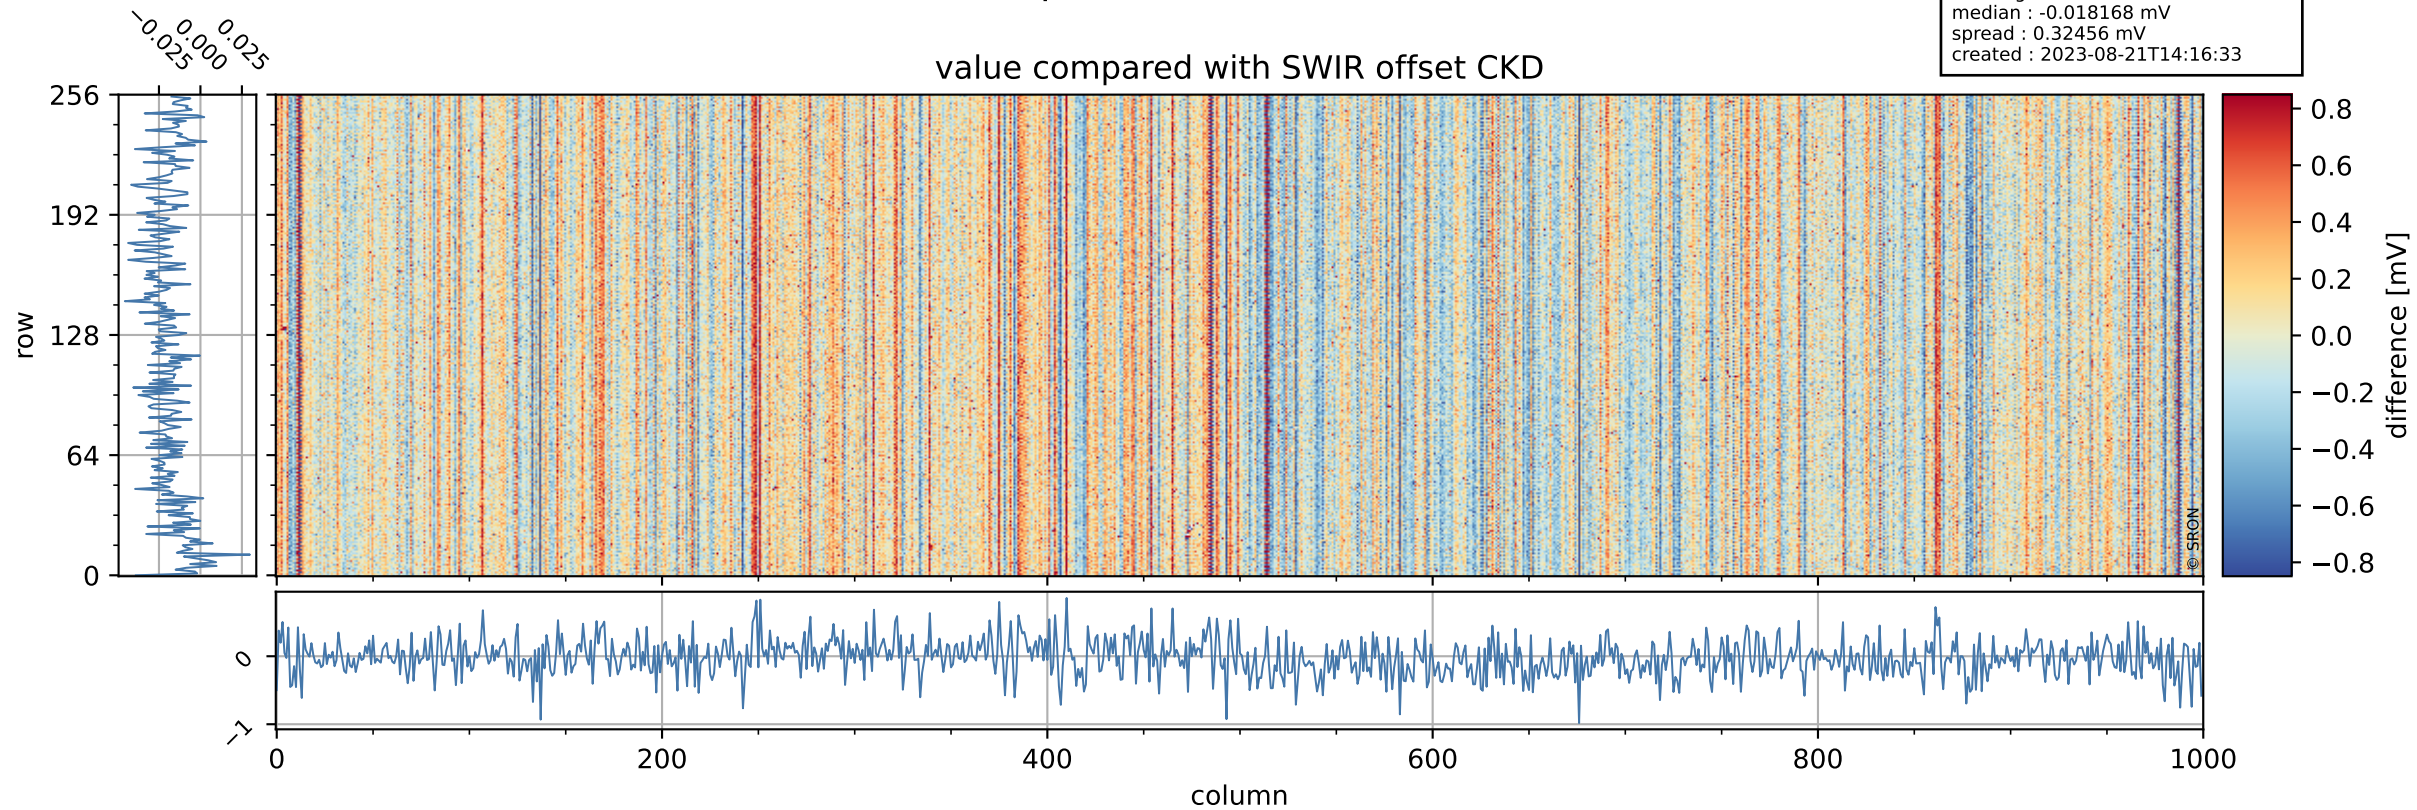

Tropomi SWIR offset (official)

orbits : 17 in [4147, 4192]
coverage : 2018-08-01 / 2018-08-04
median : 0.526 V
spread : 0.035934 V
created : 2023-08-21T14:16:32

value detector map

Tropomi SWIR offset (official)

orbits : 17 in [4147, 4192]
coverage : 2018-08-01 / 2018-08-04
median : 34.608 μV
spread : 20.179 μV
created : 2023-08-21T14:16:32

Tropomi SWIR offset (official)

orbits : 17 in [4147, 4192]
coverage : 2018-08-01 / 2018-08-04
median : -0.018168 mV
spread : 0.32456 mV
created : 2023-08-21T14:16:33

value compared with SWIR offset CKD

Tropomi SWIR offset (official) ground-tracks of Sentinel-5P

orbits : 17 in [4147, 4192]
coverage : 2018-08-01 / 2018-08-04
created : 2023-08-21T14:16:33

Tropomi SWIR offset (official)

orbits : [2827, 4192]
coverage : 2018-04-30 / 2018-08-04
created : 2023-08-21T14:16:33

trend of detector median & temperatures