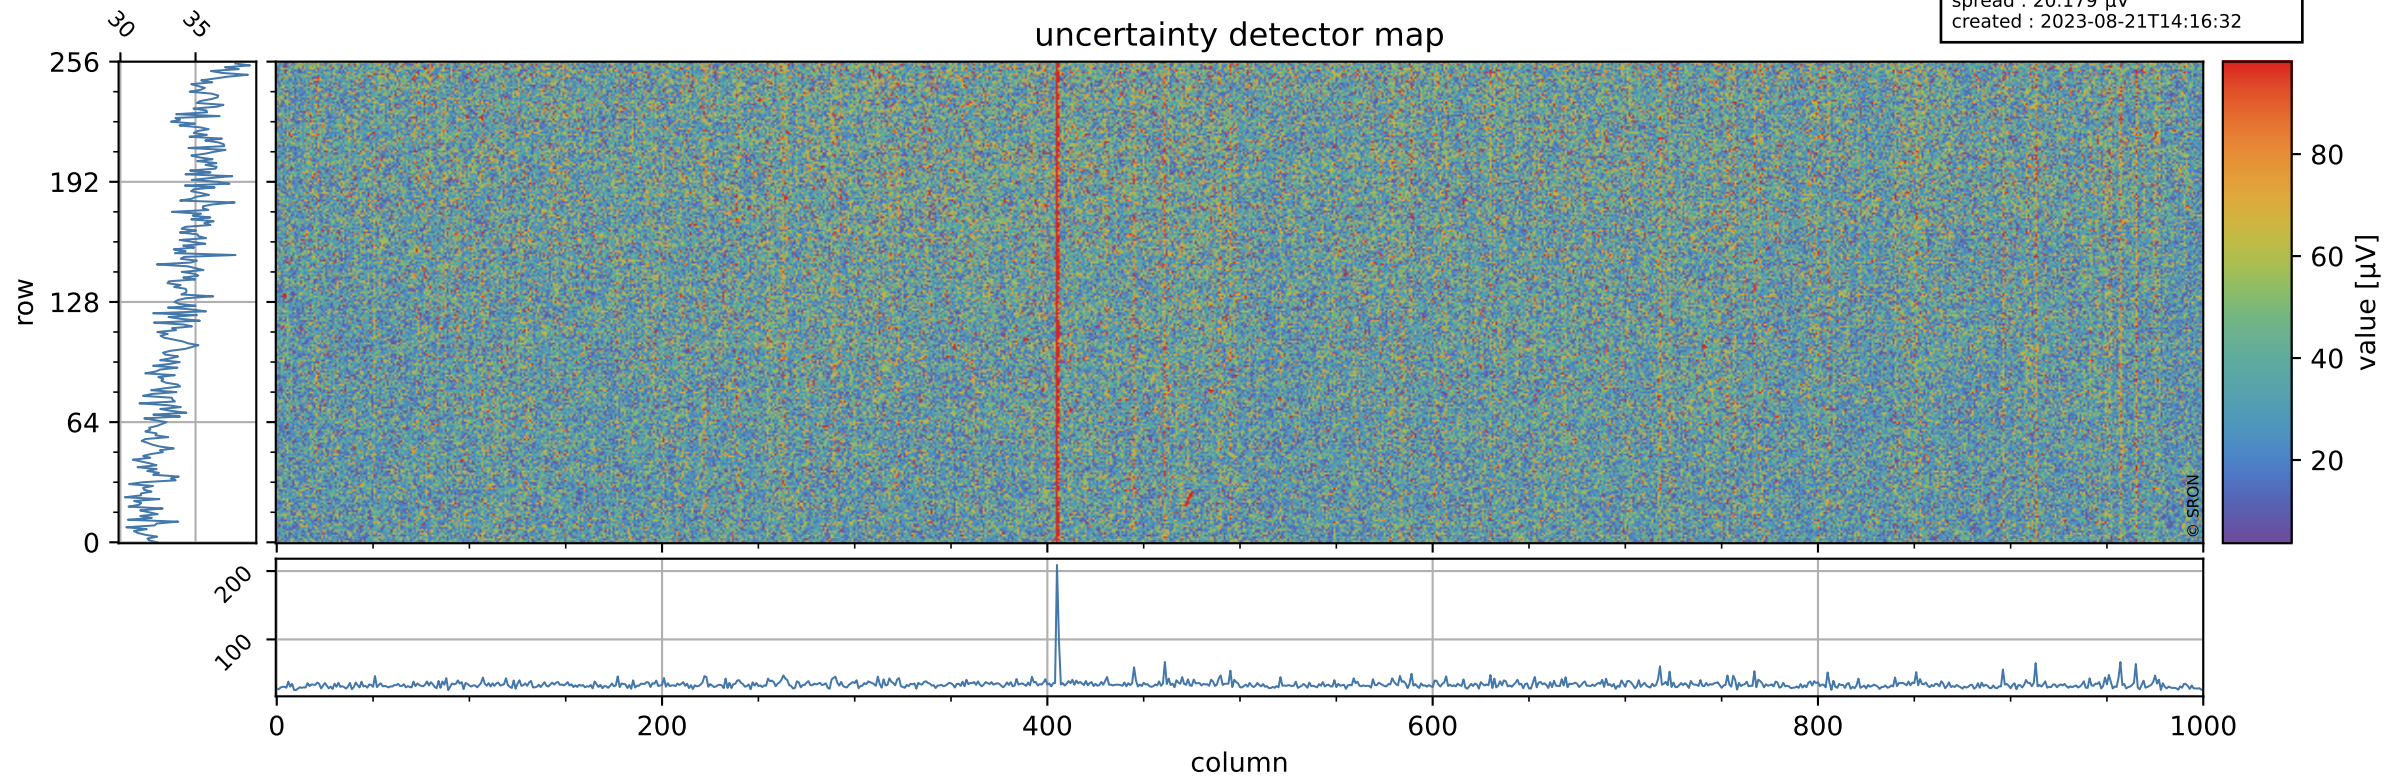

Tropomi SWIR offset (official)

orbits : 17 in [4147, 4192]
coverage : 2018-08-01 / 2018-08-04
median : 0.526 V
spread : 0.035934 V
created : 2023-08-21T14:16:32

value detector map

Tropomi SWIR offset (official)

orbits : 17 in [4147, 4192]
coverage : 2018-08-01 / 2018-08-04
median : 34.608 μV
spread : 20.179 μV
created : 2023-08-21T14:16:32

Tropomi SWIR offset (official)

orbits : 17 in [4147, 4192]
coverage : 2018-08-01 / 2018-08-04
median : -0.018168 mV
spread : 0.32456 mV
created : 2023-08-21T14:16:33

value compared with SWIR offset CKD

Tropomi SWIR offset (official) ground-tracks of Sentinel-5P

orbits : 17 in [4147, 4192]
coverage : 2018-08-01 / 2018-08-04
created : 2023-08-21T14:16:33

Tropomi SWIR offset (official)

orbits : [2827, 4192]
coverage : 2018-04-30 / 2018-08-04
created : 2023-08-21T14:16:33

trend of detector median & temperatures