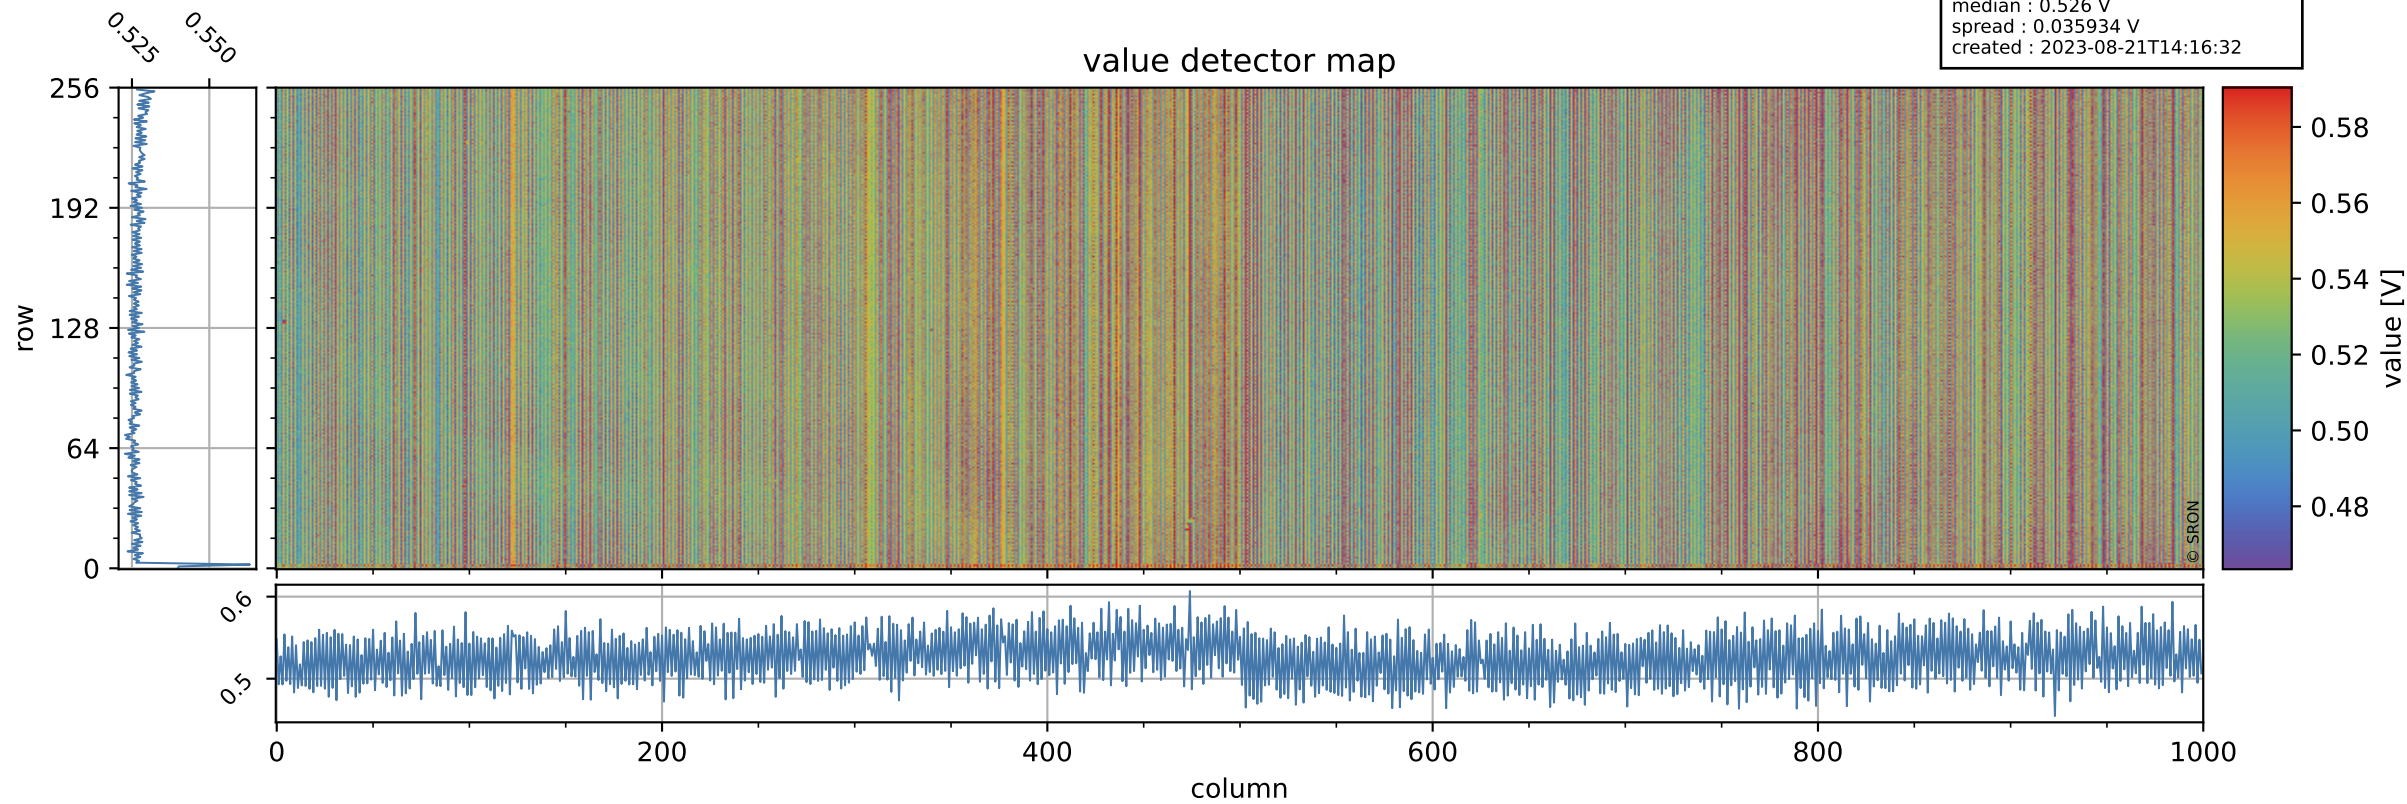

Tropomi SWIR offset (official)

orbits : 17 in [4147, 4192]
coverage : 2018-08-01 / 2018-08-04
median : 0.526 V
spread : 0.035934 V
created : 2023-08-21T14:16:32

value detector map

Tropomi SWIR offset (official)

orbits : 17 in [4147, 4192]
coverage : 2018-08-01 / 2018-08-04
median : 34.608 μV
spread : 20.179 μV
created : 2023-08-21T14:16:32

Tropomi SWIR offset (official)

orbits : 17 in [4147, 4192]
coverage : 2018-08-01 / 2018-08-04
median : -0.018168 mV
spread : 0.32456 mV
created : 2023-08-21T14:16:33

value compared with SWIR offset CKD

Tropomi SWIR offset (official) ground-tracks of Sentinel-5P

orbits : 17 in [4147, 4192]
coverage : 2018-08-01 / 2018-08-04
created : 2023-08-21T14:16:33

Tropomi SWIR offset (official)

orbits : [2827, 4192]
coverage : 2018-04-30 / 2018-08-04
created : 2023-08-21T14:16:33

trend of detector median & temperatures