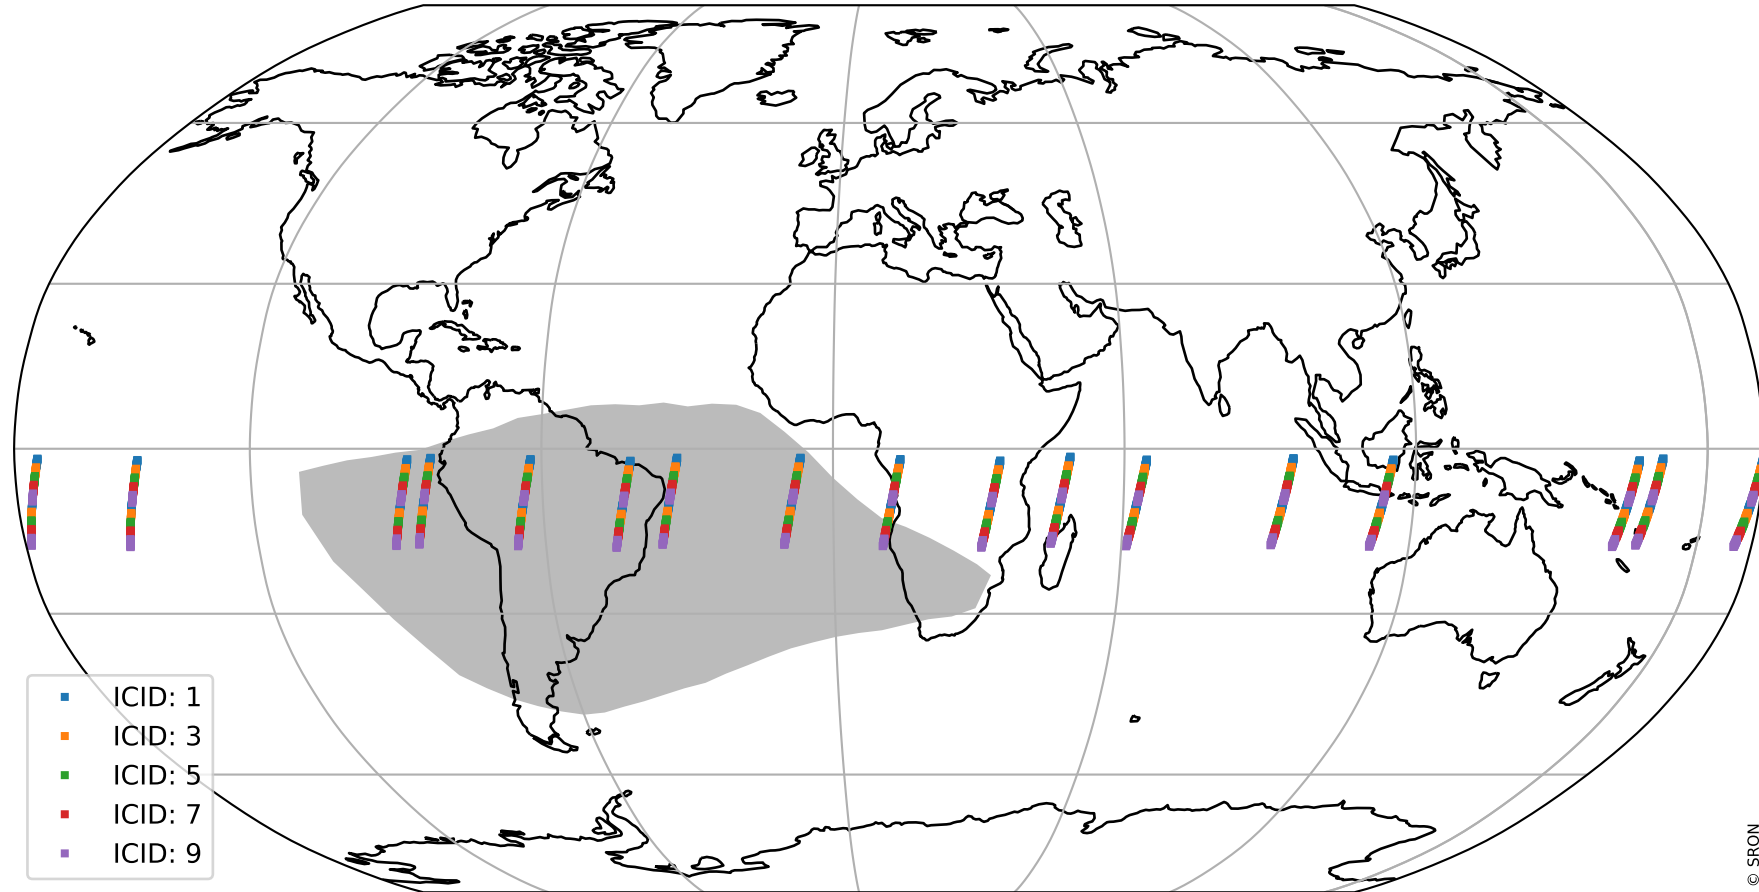

Tropomi SWIR offset (official)

orbits : 17 in [4147, 4192]
coverage : 2018-08-01 / 2018-08-04
median : 0.526 V
spread : 0.035934 V
created : 2023-08-21T14:16:32

value detector map

Tropomi SWIR offset (official)

orbits : 17 in [4147, 4192]
coverage : 2018-08-01 / 2018-08-04
median : 34.608 μV
spread : 20.179 μV
created : 2023-08-21T14:16:32

Tropomi SWIR offset (official)

orbits : 17 in [4147, 4192]
coverage : 2018-08-01 / 2018-08-04
median : -0.018168 mV
spread : 0.32456 mV
created : 2023-08-21T14:16:33

value compared with SWIR offset CKD

Tropomi SWIR offset (official) ground-tracks of Sentinel-5P

orbits : 17 in [4147, 4192]
coverage : 2018-08-01 / 2018-08-04
created : 2023-08-21T14:16:33

Tropomi SWIR offset (official)

orbits : [2827, 4192]
coverage : 2018-04-30 / 2018-08-04
created : 2023-08-21T14:16:33

trend of detector median & temperatures