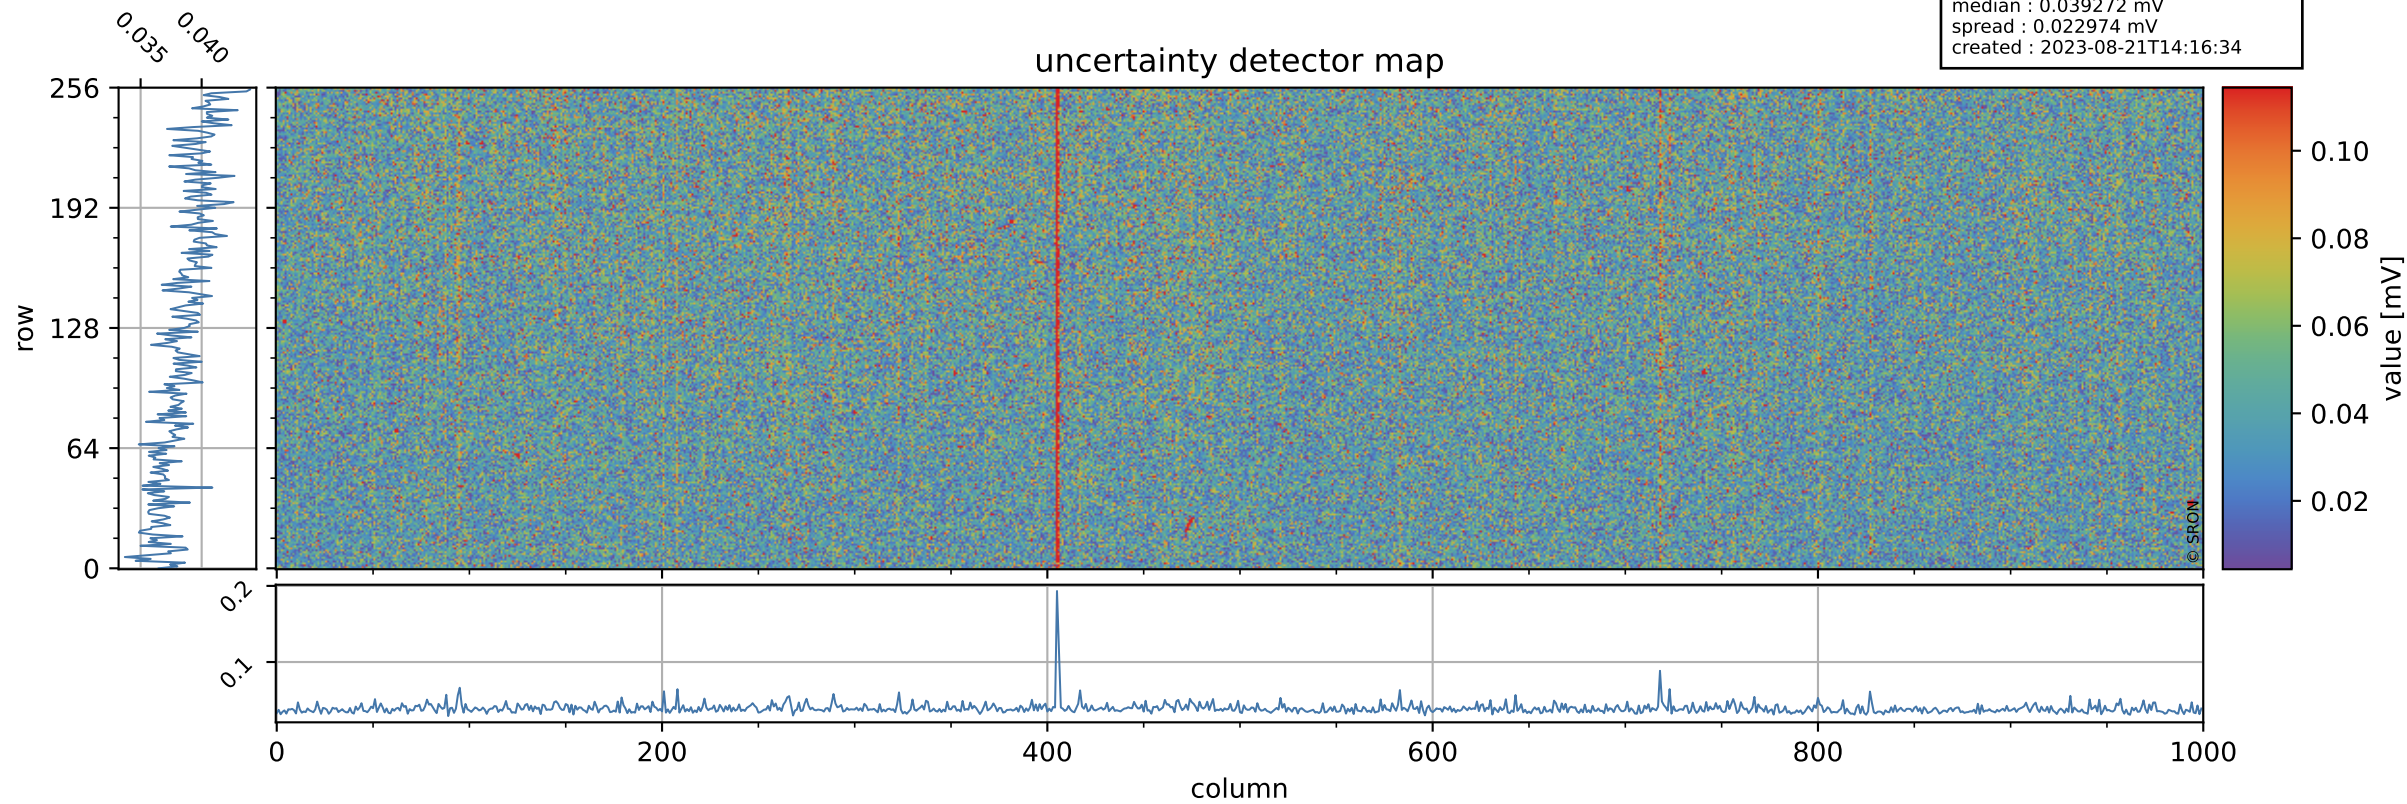

Tropomi SWIR offset (official)

orbits : 17 in [4162, 4207]
coverage : 2018-08-02 / 2018-08-05
median : 0.52598 V
spread : 0.035936 V
created : 2023-08-21T14:16:34

value detector map

Tropomi SWIR offset (official)

orbits : 17 in [4162, 4207]
coverage : 2018-08-02 / 2018-08-05
median : 0.039272 mV
spread : 0.022974 mV
created : 2023-08-21T14:16:34

uncertainty detector map

Tropomi SWIR offset (official)

orbits : 17 in [4162, 4207]
coverage : 2018-08-02 / 2018-08-05
median : -0.038044 mV
spread : 0.32825 mV
created : 2023-08-21T14:16:34

value compared with SWIR offset CKD

Tropomi SWIR offset (official) ground-tracks of Sentinel-5P

orbits : 17 in [4162, 4207]
coverage : 2018-08-02 / 2018-08-05
created : 2023-08-21T14:16:35

Tropomi SWIR offset (official)

orbits : [2827, 4207]
coverage : 2018-04-30 / 2018-08-05
created : 2023-08-21T14:16:35

trend of detector median & temperatures