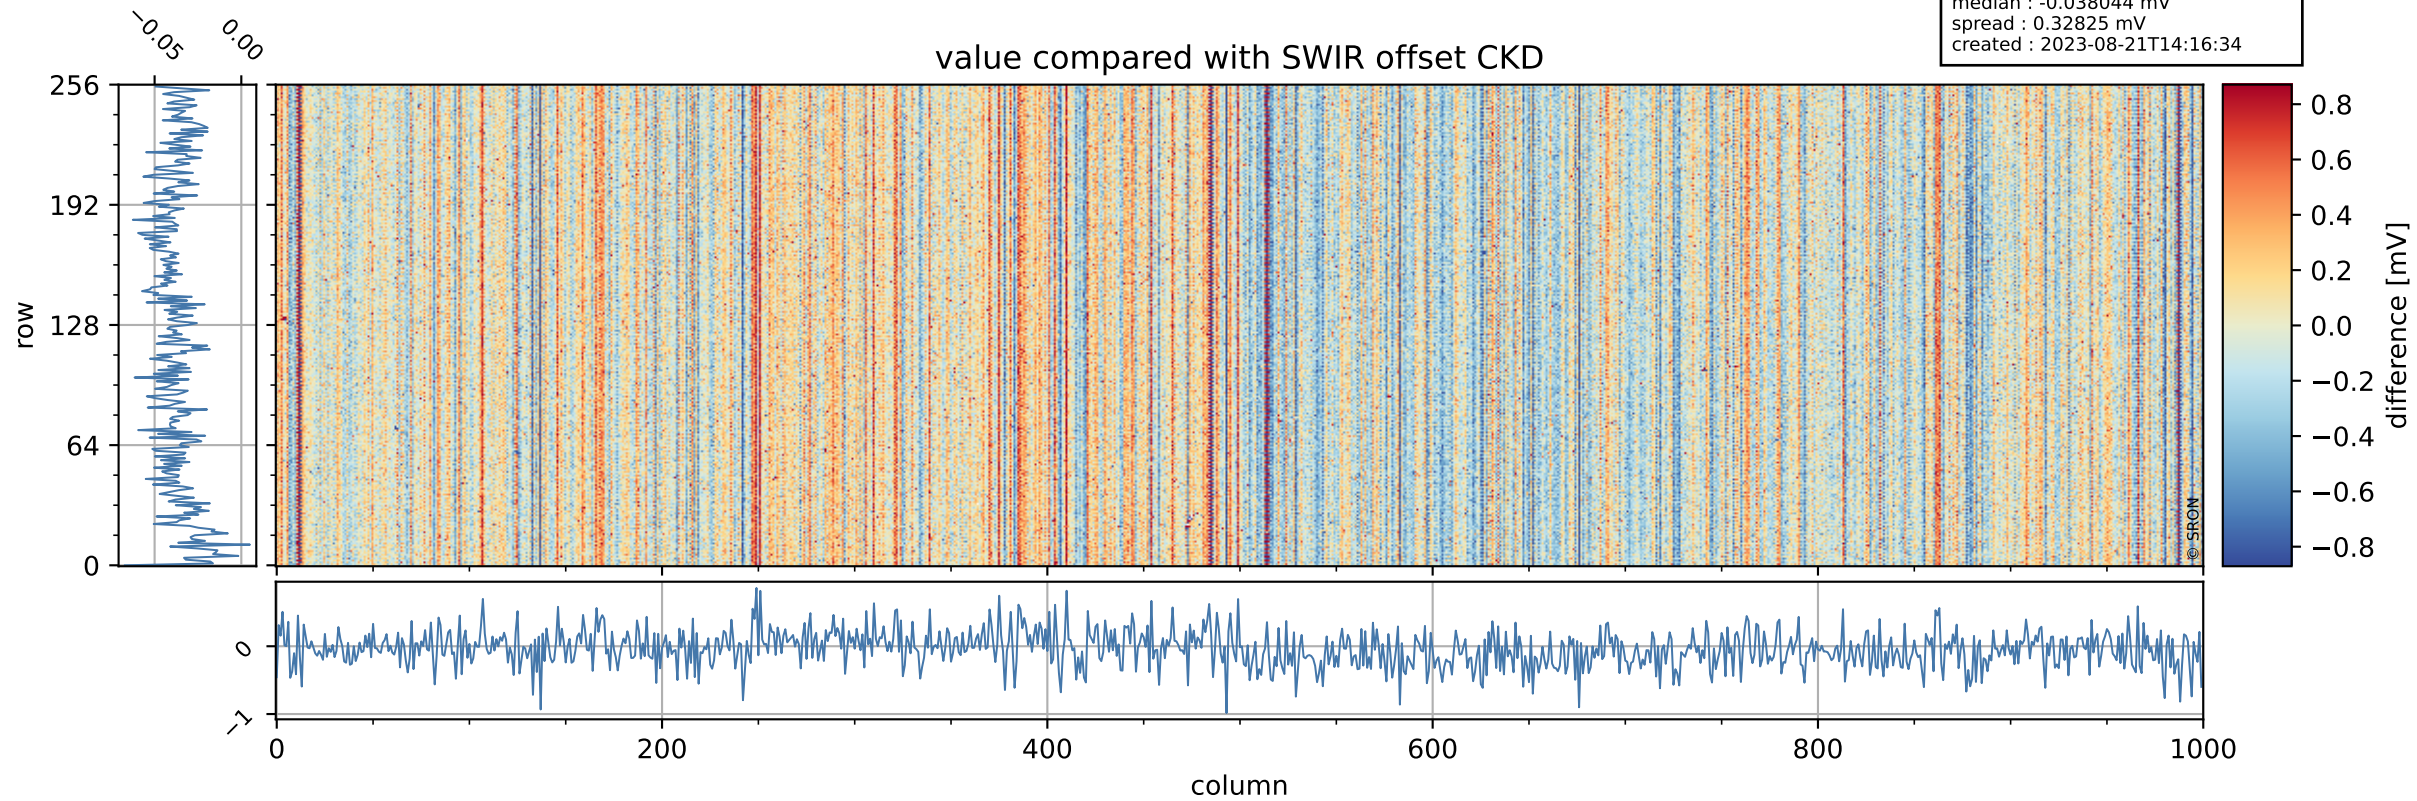

Tropomi SWIR offset (official)

orbits : 17 in [4162, 4207]
coverage : 2018-08-02 / 2018-08-05
median : 0.52598 V
spread : 0.035936 V
created : 2023-08-21T14:16:34

value detector map

Tropomi SWIR offset (official)

orbits : 17 in [4162, 4207]
coverage : 2018-08-02 / 2018-08-05
median : 0.039272 mV
spread : 0.022974 mV
created : 2023-08-21T14:16:34

uncertainty detector map

Tropomi SWIR offset (official)

orbits : 17 in [4162, 4207]
coverage : 2018-08-02 / 2018-08-05
median : -0.038044 mV
spread : 0.32825 mV
created : 2023-08-21T14:16:34

value compared with SWIR offset CKD

Tropomi SWIR offset (official) ground-tracks of Sentinel-5P

orbits : 17 in [4162, 4207]
coverage : 2018-08-02 / 2018-08-05
created : 2023-08-21T14:16:35

Tropomi SWIR offset (official)

orbits : [2827, 4207]
coverage : 2018-04-30 / 2018-08-05
created : 2023-08-21T14:16:35

trend of detector median & temperatures