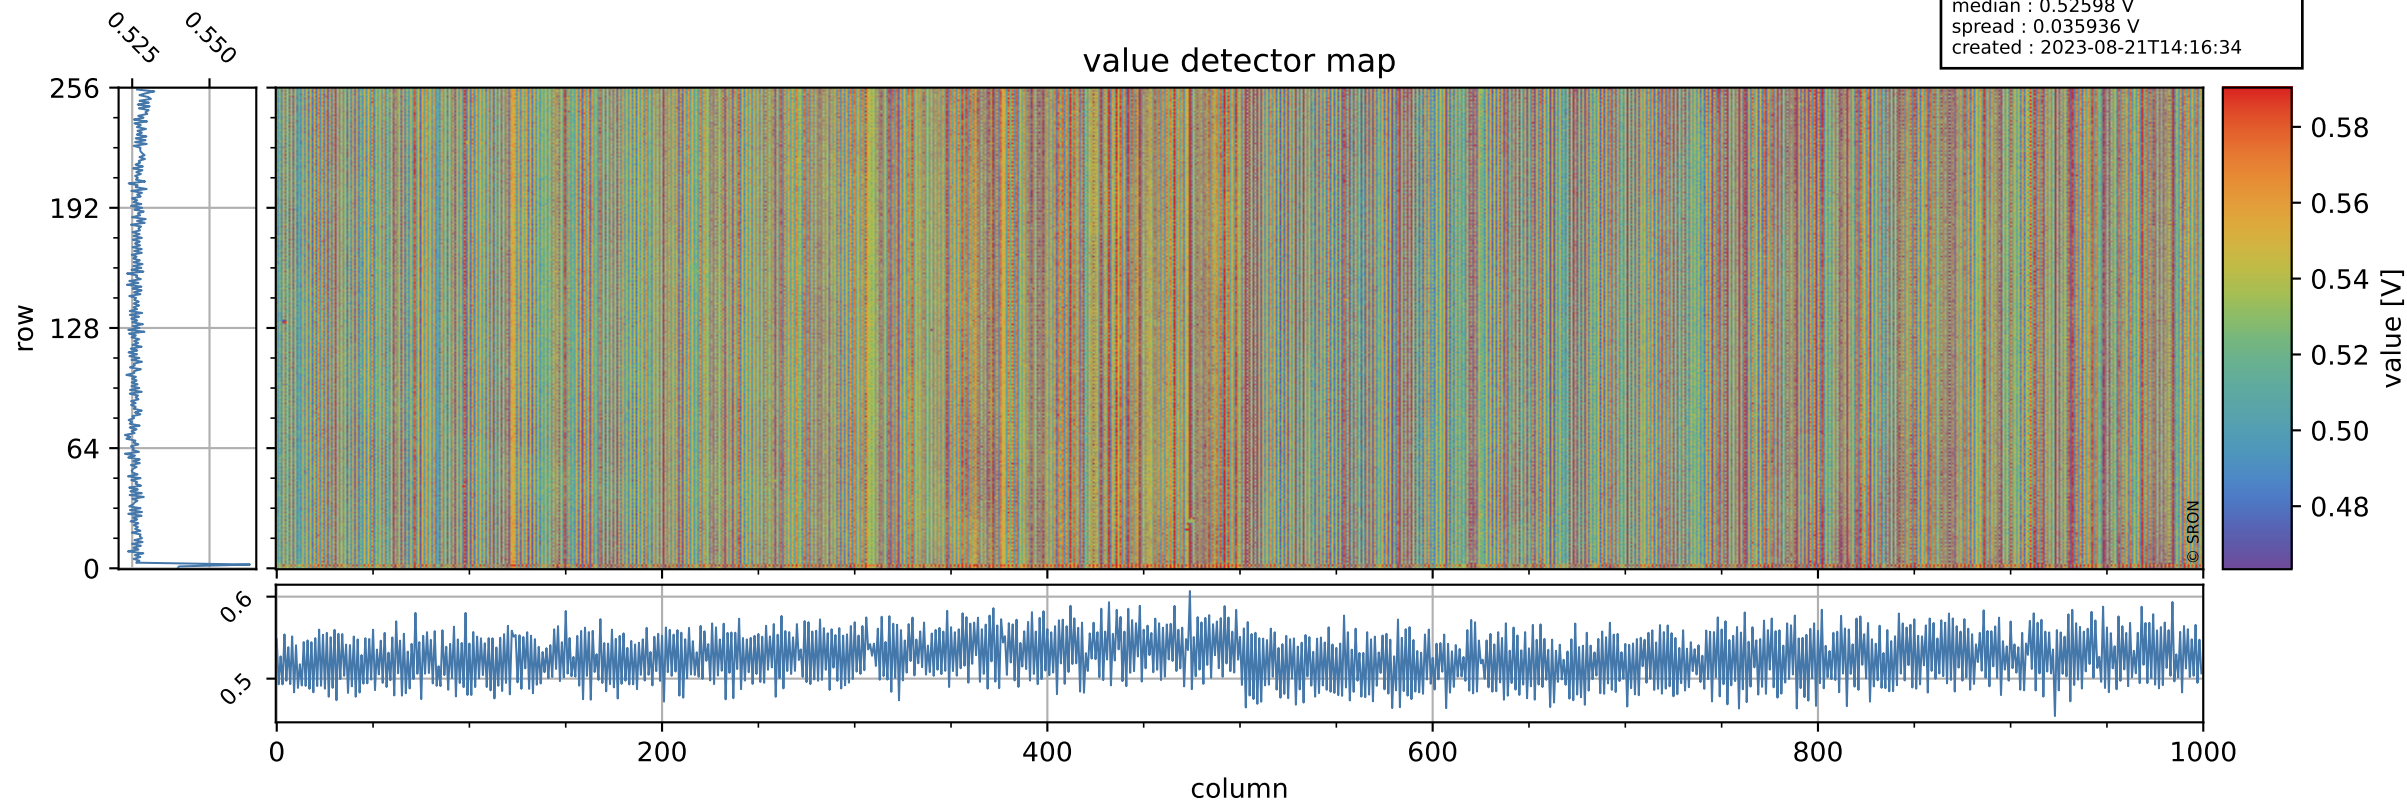

Tropomi SWIR offset (official)

orbits : 17 in [4162, 4207]
coverage : 2018-08-02 / 2018-08-05
median : 0.52598 V
spread : 0.035936 V
created : 2023-08-21T14:16:34

value detector map

Tropomi SWIR offset (official)

orbits : 17 in [4162, 4207]
coverage : 2018-08-02 / 2018-08-05
median : 0.039272 mV
spread : 0.022974 mV
created : 2023-08-21T14:16:34

uncertainty detector map

Tropomi SWIR offset (official)

orbits : 17 in [4162, 4207]
coverage : 2018-08-02 / 2018-08-05
median : -0.038044 mV
spread : 0.32825 mV
created : 2023-08-21T14:16:34

value compared with SWIR offset CKD

Tropomi SWIR offset (official) ground-tracks of Sentinel-5P

orbits : 17 in [4162, 4207]
coverage : 2018-08-02 / 2018-08-05
created : 2023-08-21T14:16:35

Tropomi SWIR offset (official)

orbits : [2827, 4207]
coverage : 2018-04-30 / 2018-08-05
created : 2023-08-21T14:16:35

trend of detector median & temperatures