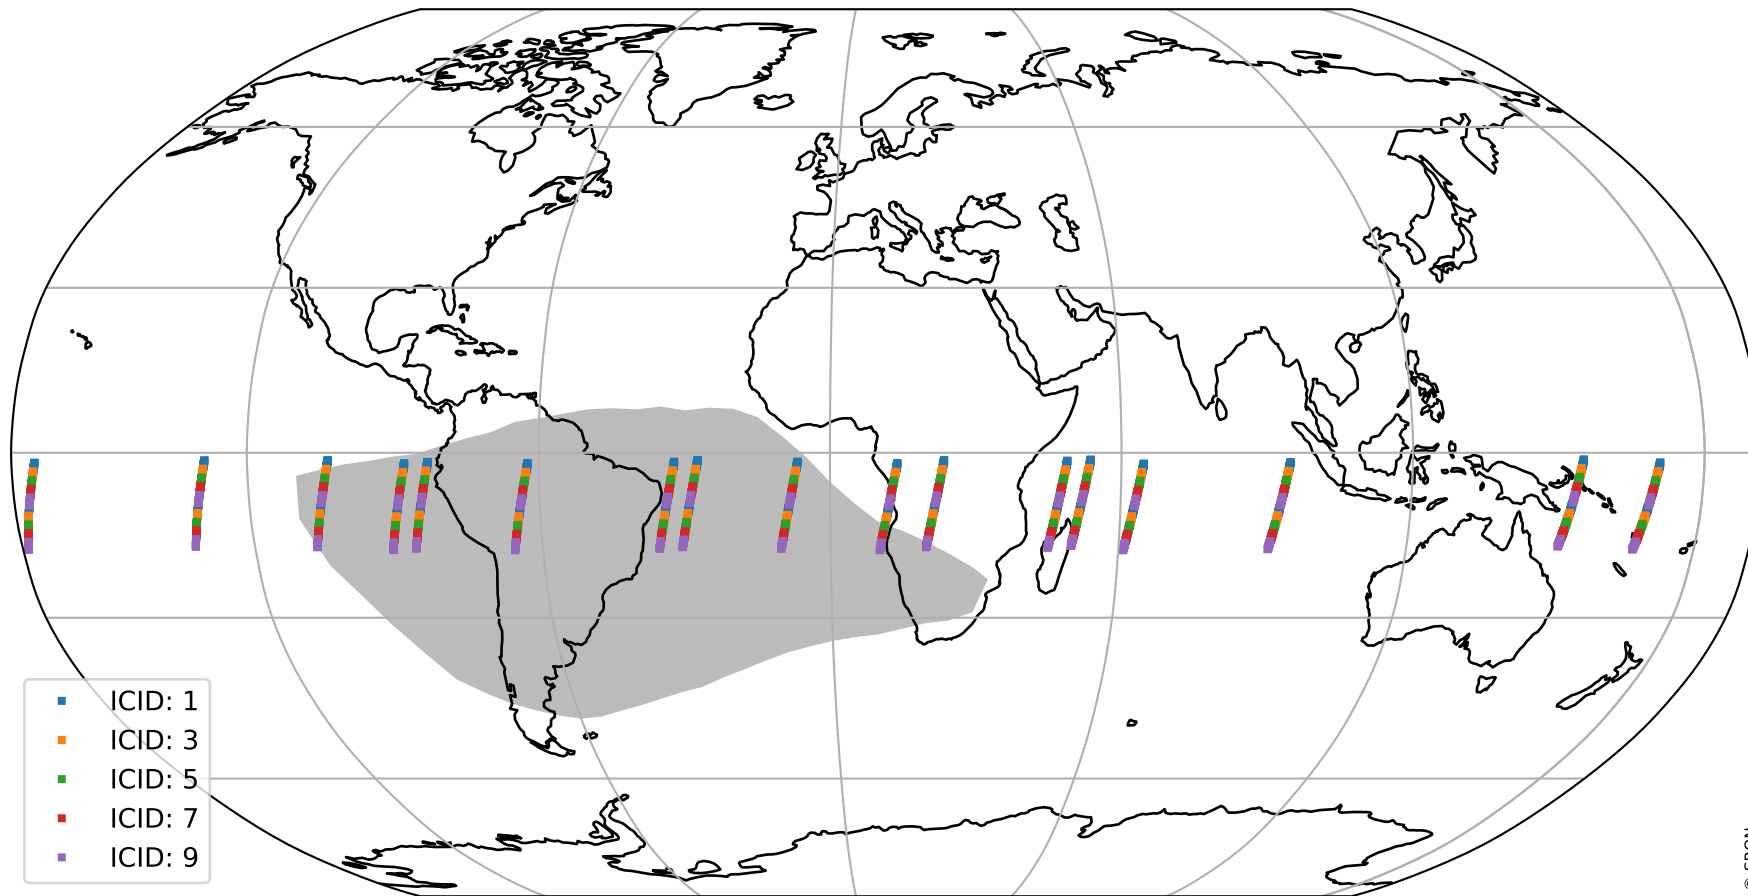

Tropomi SWIR offset (official)

orbits : 17 in [4162, 4207]
coverage : 2018-08-02 / 2018-08-05
median : 0.52598 V
spread : 0.035936 V
created : 2023-08-21T14:16:34

value detector map

Tropomi SWIR offset (official)

orbits : 17 in [4162, 4207]
coverage : 2018-08-02 / 2018-08-05
median : 0.039272 mV
spread : 0.022974 mV
created : 2023-08-21T14:16:34

uncertainty detector map

Tropomi SWIR offset (official)

orbits : 17 in [4162, 4207]
coverage : 2018-08-02 / 2018-08-05
median : -0.038044 mV
spread : 0.32825 mV
created : 2023-08-21T14:16:34

value compared with SWIR offset CKD

Tropomi SWIR offset (official) ground-tracks of Sentinel-5P

orbits : 17 in [4162, 4207]
coverage : 2018-08-02 / 2018-08-05
created : 2023-08-21T14:16:35

Tropomi SWIR offset (official)

orbits : [2827, 4207]
coverage : 2018-04-30 / 2018-08-05
created : 2023-08-21T14:16:35

trend of detector median & temperatures