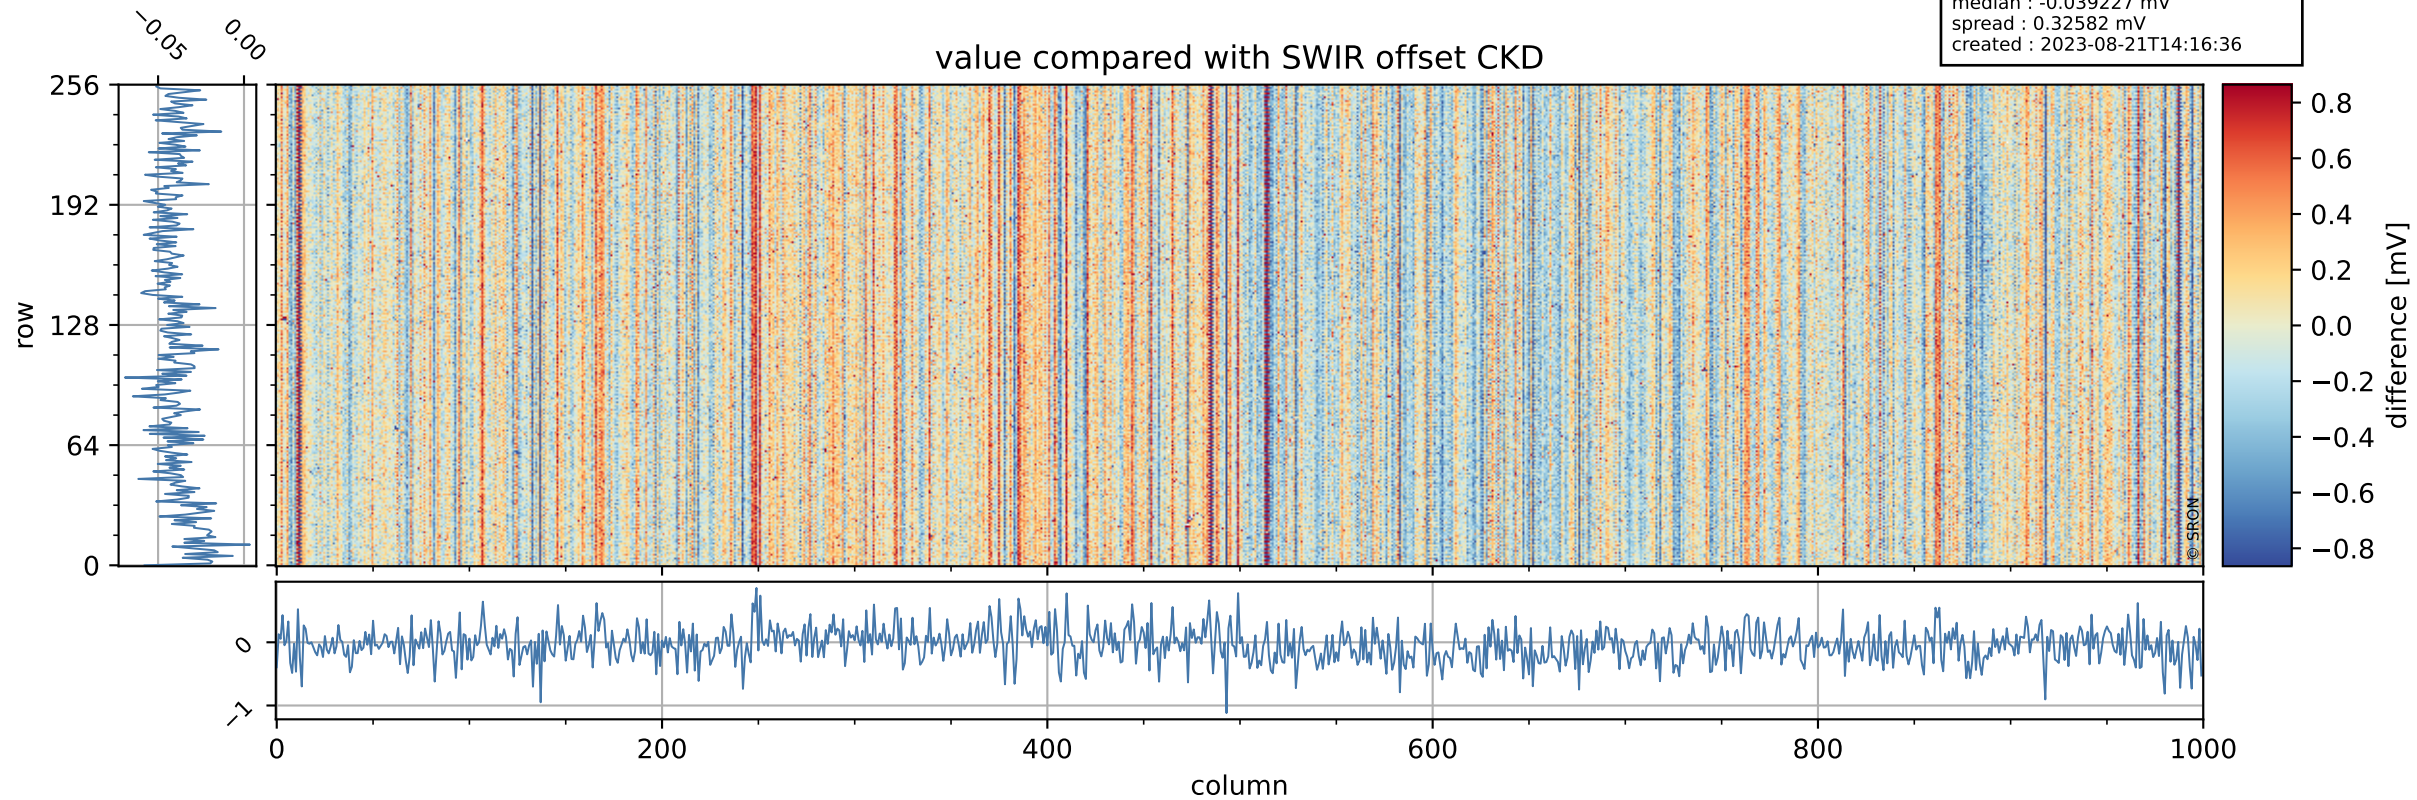

Tropomi SWIR offset (official)

orbits : 16 in [4177, 4222]
coverage : 2018-08-04 / 2018-08-07
median : 0.52598 V
spread : 0.03593 V
created : 2023-08-21T14:16:36

value detector map

Tropomi SWIR offset (official)

orbits : 16 in [4177, 4222]
coverage : 2018-08-04 / 2018-08-07
median : 0.039383 mV
spread : 0.022988 mV
created : 2023-08-21T14:16:36

Tropomi SWIR offset (official)

orbits : 16 in [4177, 4222]
coverage : 2018-08-04 / 2018-08-07
median : -0.039227 mV
spread : 0.32582 mV
created : 2023-08-21T14:16:36

value compared with SWIR offset CKD

Tropomi SWIR offset (official) ground-tracks of Sentinel-5P

orbits : 16 in [4177, 4222]
coverage : 2018-08-04 / 2018-08-07
created : 2023-08-21T14:16:36

Tropomi SWIR offset (official)

orbits : [2827, 4222]
coverage : 2018-04-30 / 2018-08-07
created : 2023-08-21T14:16:37

trend of detector median & temperatures