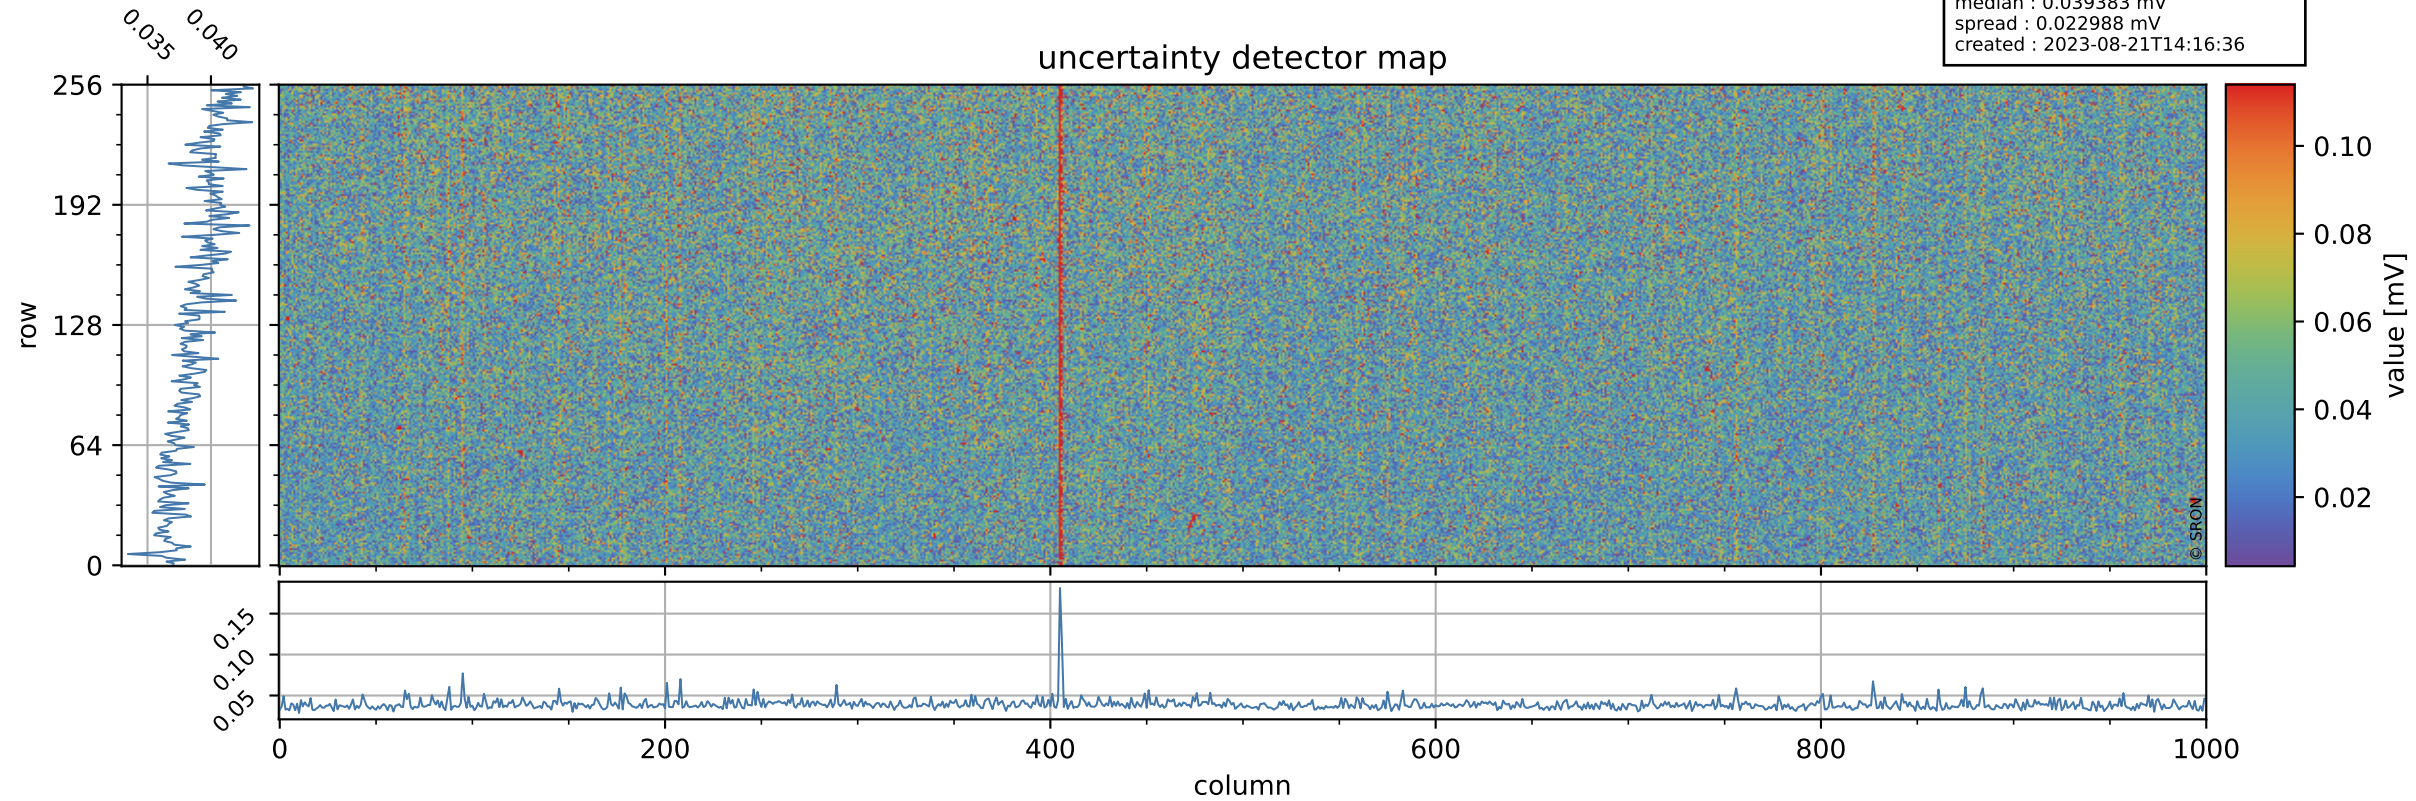

Tropomi SWIR offset (official)

orbits : 16 in [4177, 4222]
coverage : 2018-08-04 / 2018-08-07
median : 0.52598 V
spread : 0.03593 V
created : 2023-08-21T14:16:36

value detector map

Tropomi SWIR offset (official)

orbits : 16 in [4177, 4222]
coverage : 2018-08-04 / 2018-08-07
median : 0.039383 mV
spread : 0.022988 mV
created : 2023-08-21T14:16:36

Tropomi SWIR offset (official)

orbits : 16 in [4177, 4222]
coverage : 2018-08-04 / 2018-08-07
median : -0.039227 mV
spread : 0.32582 mV
created : 2023-08-21T14:16:36

value compared with SWIR offset CKD

Tropomi SWIR offset (official) ground-tracks of Sentinel-5P

orbits : 16 in [4177, 4222]
coverage : 2018-08-04 / 2018-08-07
created : 2023-08-21T14:16:36

Tropomi SWIR offset (official)

orbits : [2827, 4222]
coverage : 2018-04-30 / 2018-08-07
created : 2023-08-21T14:16:37

trend of detector median & temperatures