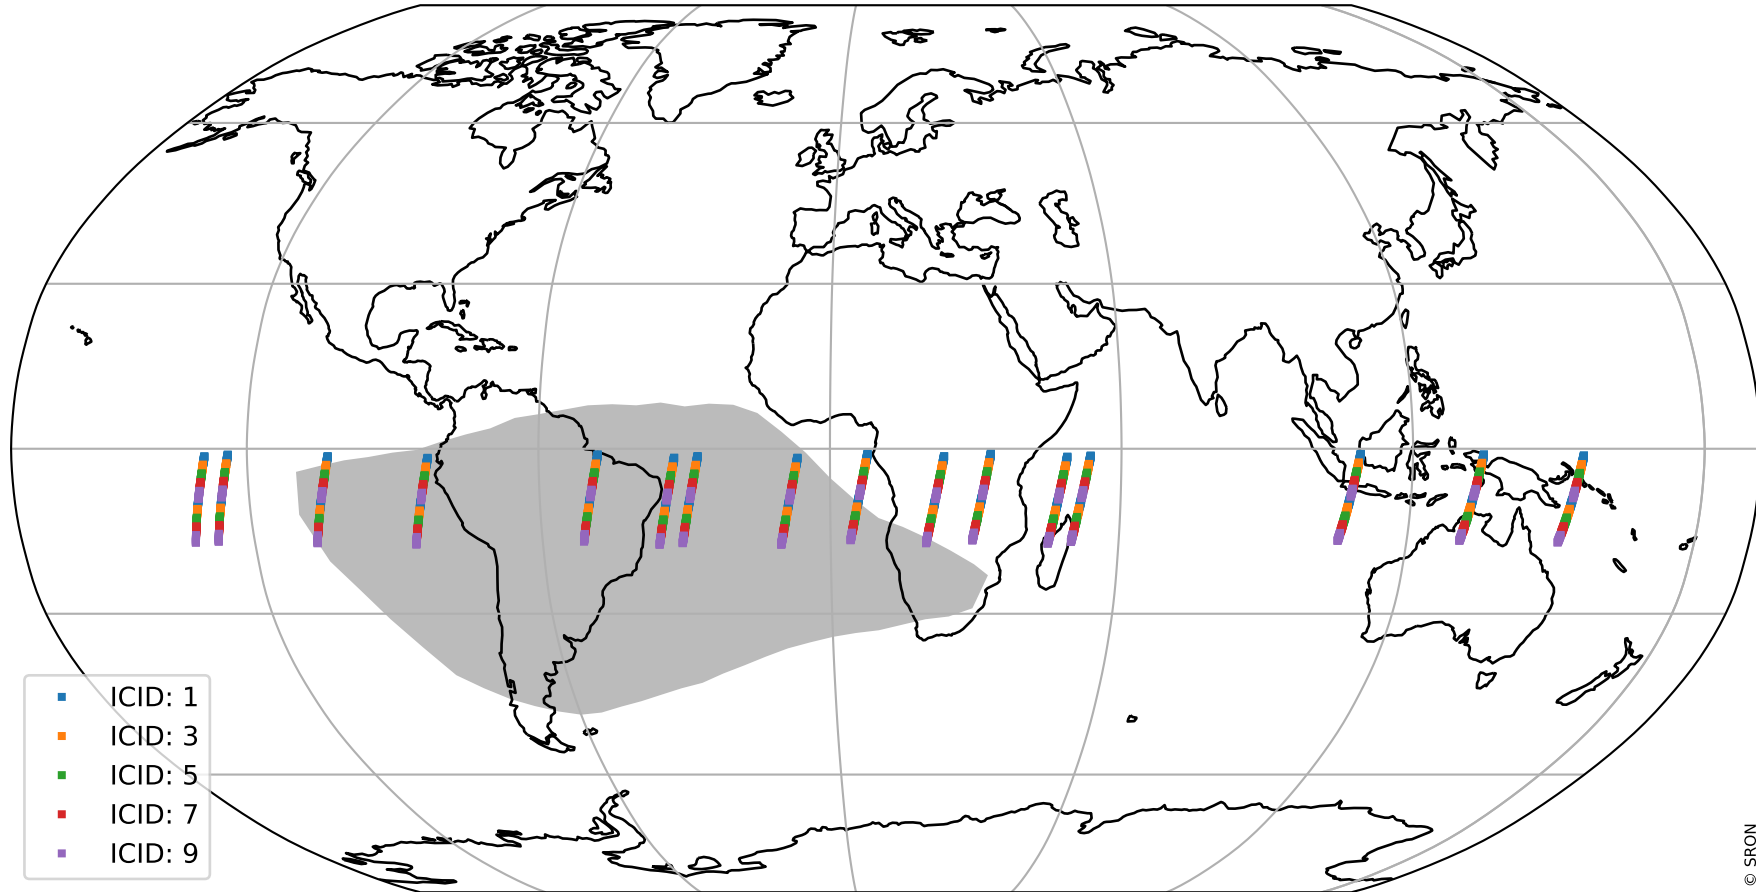

Tropomi SWIR offset (official)

orbits : 16 in [4177, 4222]
coverage : 2018-08-04 / 2018-08-07
median : 0.52598 V
spread : 0.03593 V
created : 2023-08-21T14:16:36

value detector map

Tropomi SWIR offset (official)

orbits : 16 in [4177, 4222]
coverage : 2018-08-04 / 2018-08-07
median : 0.039383 mV
spread : 0.022988 mV
created : 2023-08-21T14:16:36

Tropomi SWIR offset (official)

orbits : 16 in [4177, 4222]
coverage : 2018-08-04 / 2018-08-07
median : -0.039227 mV
spread : 0.32582 mV
created : 2023-08-21T14:16:36

value compared with SWIR offset CKD

Tropomi SWIR offset (official) ground-tracks of Sentinel-5P

orbits : 16 in [4177, 4222]
coverage : 2018-08-04 / 2018-08-07
created : 2023-08-21T14:16:36

Tropomi SWIR offset (official)

orbits : [2827, 4222]
coverage : 2018-04-30 / 2018-08-07
created : 2023-08-21T14:16:37

trend of detector median & temperatures