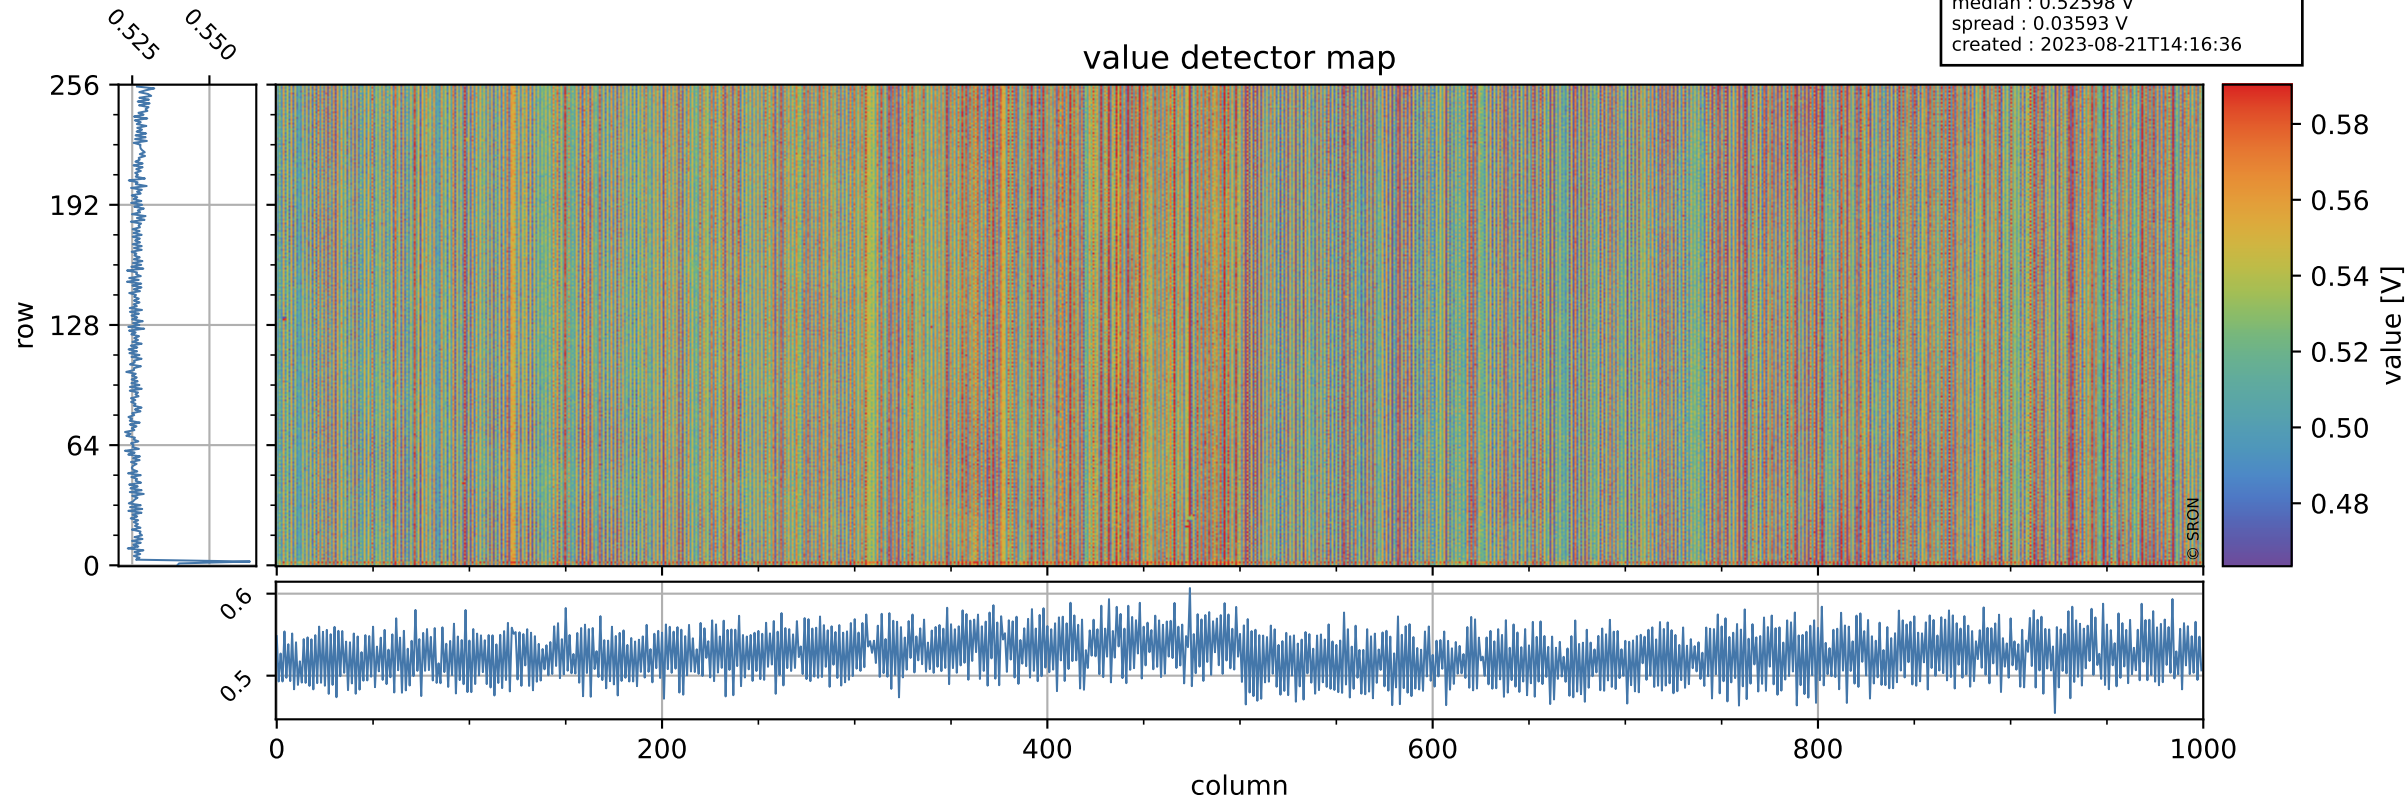

Tropomi SWIR offset (official)

orbits : 16 in [4177, 4222]
coverage : 2018-08-04 / 2018-08-07
median : 0.52598 V
spread : 0.03593 V
created : 2023-08-21T14:16:36

value detector map

Tropomi SWIR offset (official)

orbits : 16 in [4177, 4222]
coverage : 2018-08-04 / 2018-08-07
median : 0.039383 mV
spread : 0.022988 mV
created : 2023-08-21T14:16:36

Tropomi SWIR offset (official)

orbits : 16 in [4177, 4222]
coverage : 2018-08-04 / 2018-08-07
median : -0.039227 mV
spread : 0.32582 mV
created : 2023-08-21T14:16:36

value compared with SWIR offset CKD

Tropomi SWIR offset (official) ground-tracks of Sentinel-5P

orbits : 16 in [4177, 4222]
coverage : 2018-08-04 / 2018-08-07
created : 2023-08-21T14:16:36

Tropomi SWIR offset (official)

orbits : [2827, 4222]
coverage : 2018-04-30 / 2018-08-07
created : 2023-08-21T14:16:37

trend of detector median & temperatures