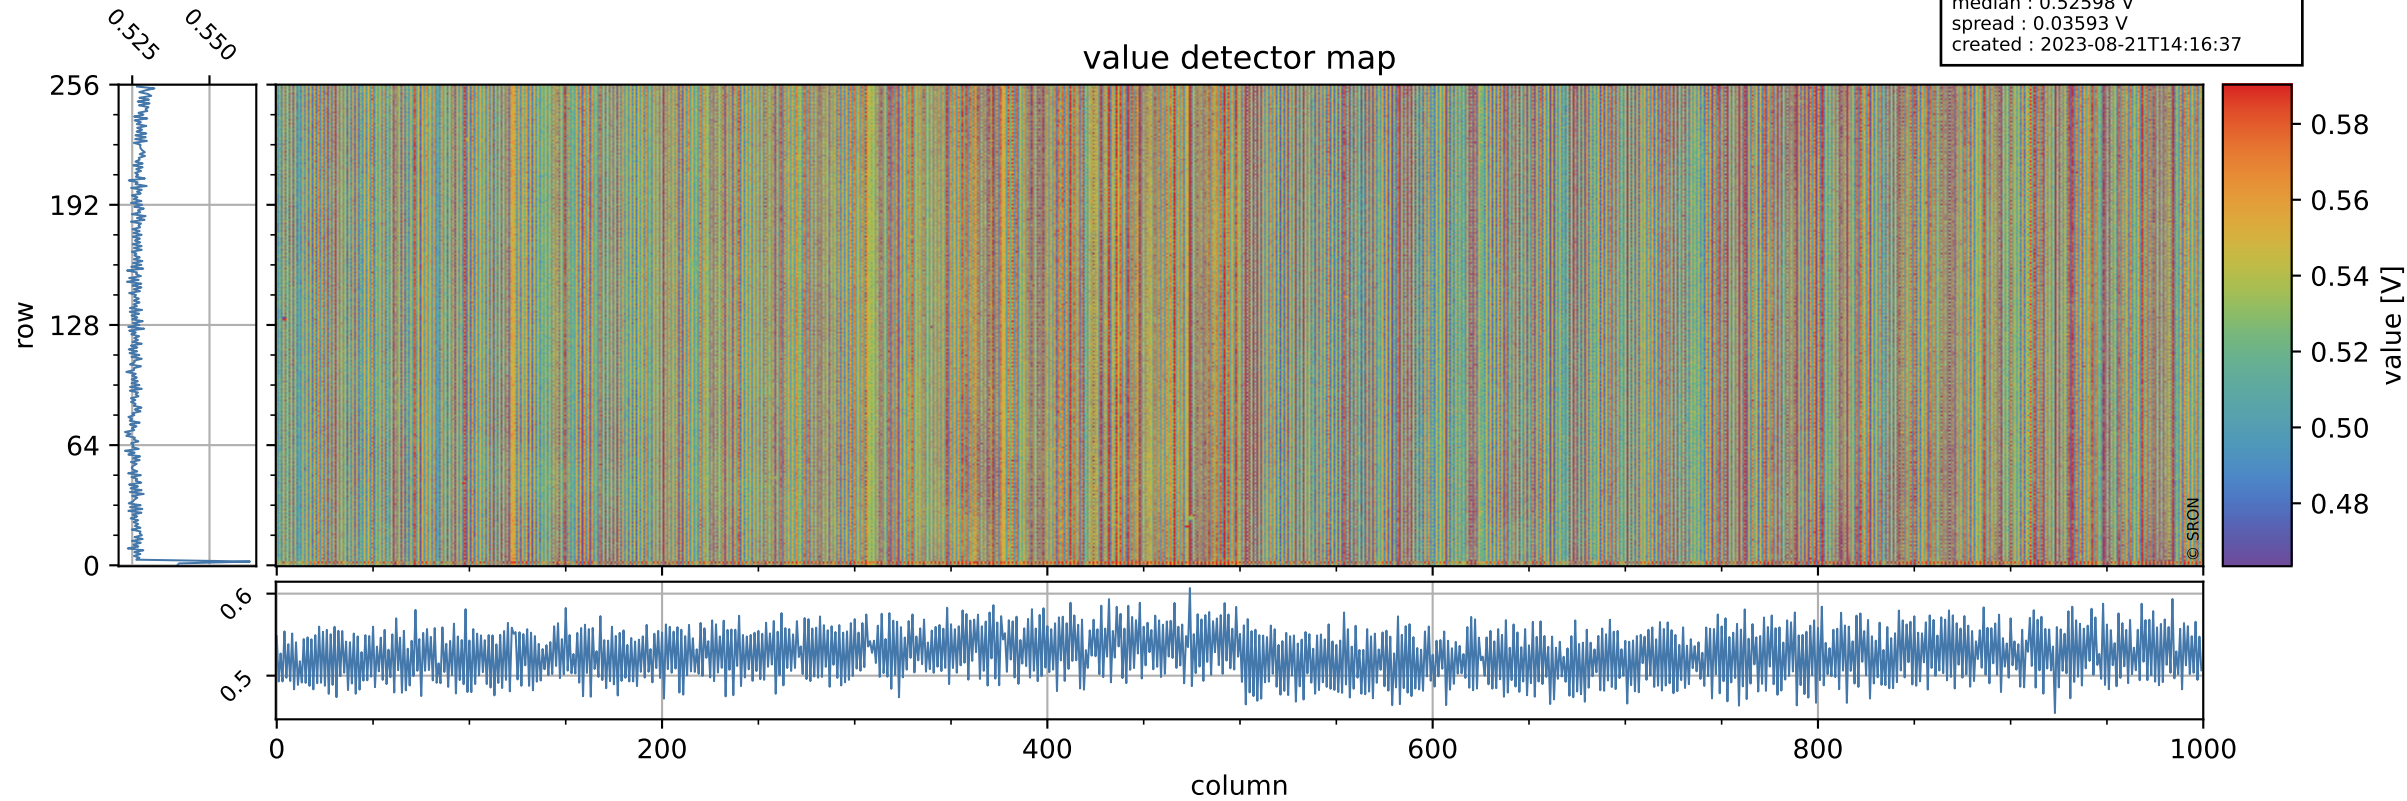

# Tropomi SWIR offset (official)

orbits : 19 in [4192, 4237]  
coverage : 2018-08-04 / 2018-08-08  
median : 0.52598 V  
spread : 0.03593 V  
created : 2023-08-21T14:16:37

## value detector map

# Tropomi SWIR offset (official)

orbits : 19 in [4192, 4237]  
coverage : 2018-08-04 / 2018-08-08  
median : 0.03519 mV  
spread : 0.020794 mV  
created : 2023-08-21T14:16:38

# Tropomi SWIR offset (official) ground-tracks of Sentinel-5P

orbits : 19 in [4192, 4237]  
coverage : 2018-08-04 / 2018-08-08  
created : 2023-08-21T14:16:38