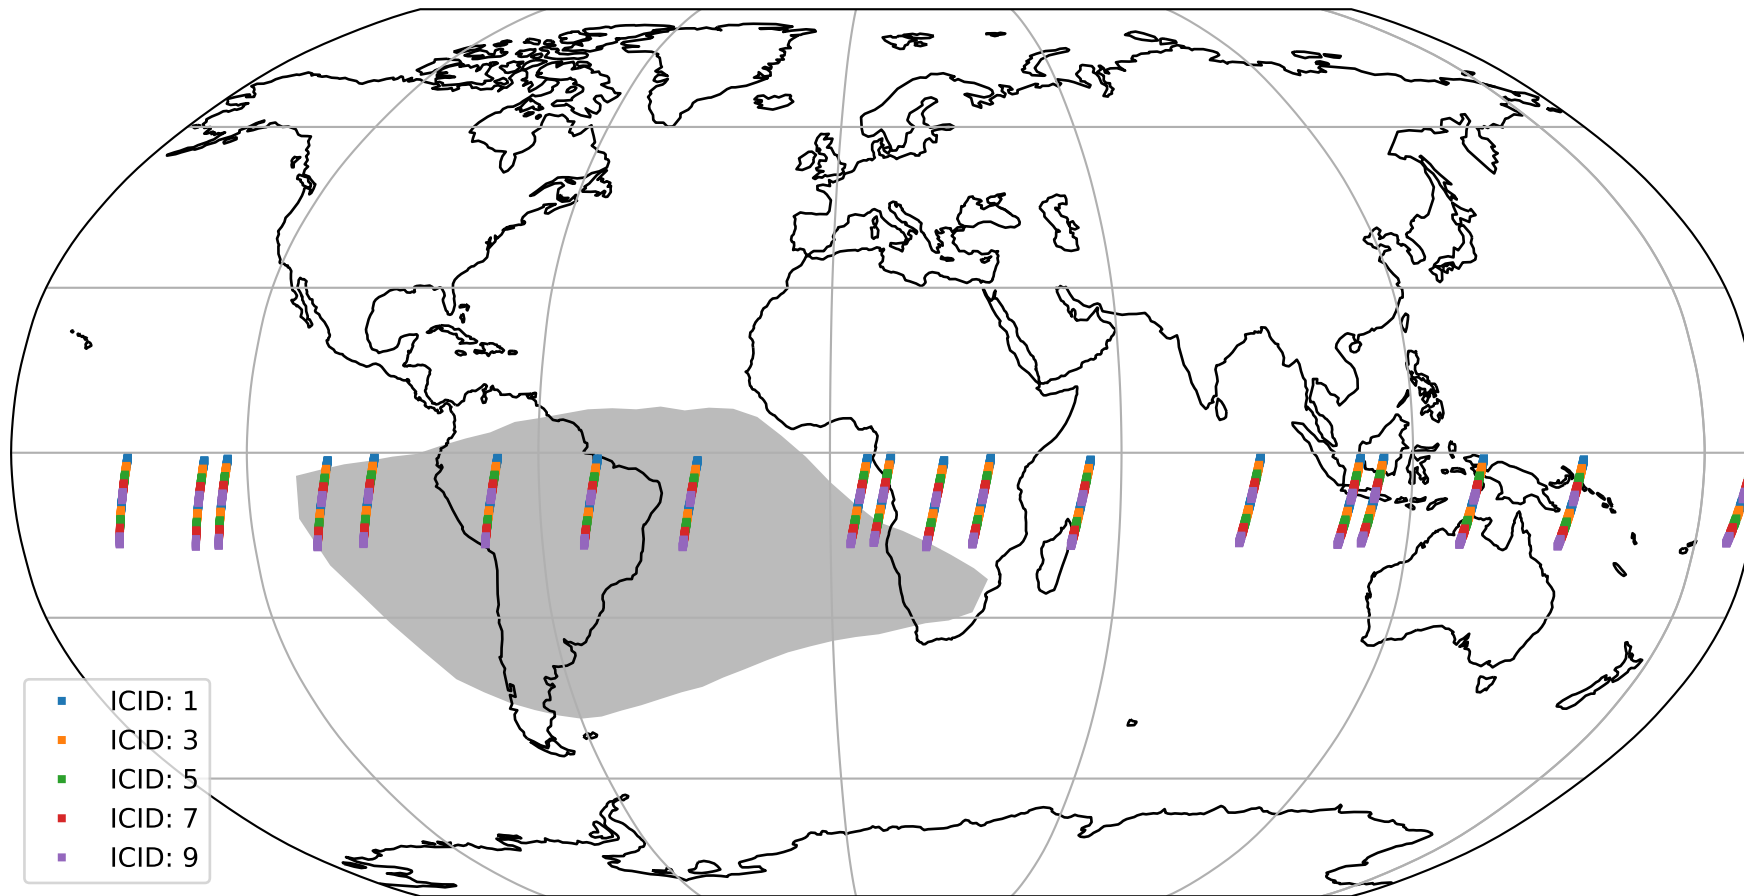

# Tropomi SWIR offset (official)

orbits : 19 in [4192, 4237]  
coverage : 2018-08-04 / 2018-08-08  
median : 0.03519 mV  
spread : 0.020794 mV  
created : 2023-08-21T14:16:38

# Tropomi SWIR offset (official)

orbits : 19 in [4192, 4237]  
coverage : 2018-08-04 / 2018-08-08  
median : -0.03324 mV  
spread : 0.32326 mV  
created : 2023-08-21T14:16:38

value compared with SWIR offset CKD

# Tropomi SWIR offset (official) ground-tracks of Sentinel-5P

orbits : 19 in [4192, 4237]  
coverage : 2018-08-04 / 2018-08-08  
created : 2023-08-21T14:16:38

# Tropomi SWIR offset (official)

orbits : [2827, 4237]  
coverage : 2018-04-30 / 2018-08-08  
created : 2023-08-21T14:16:38