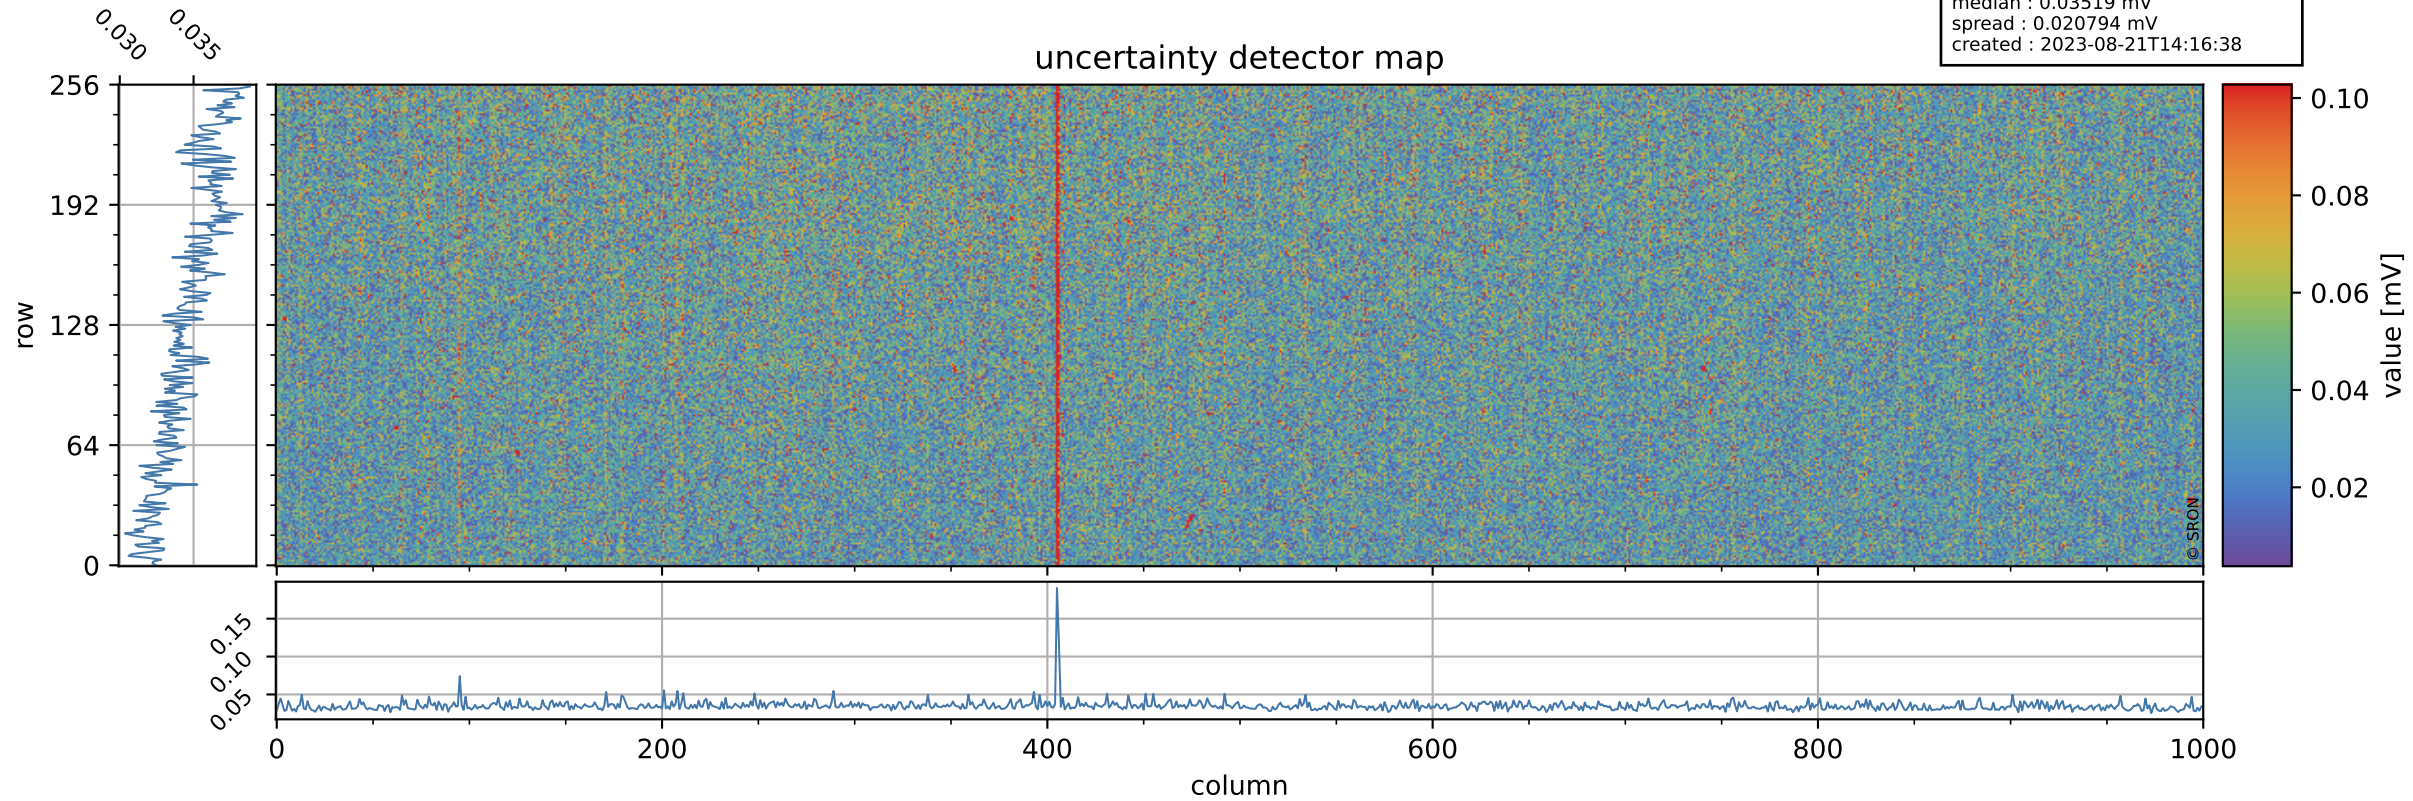

# Tropomi SWIR offset (official)

orbits : 19 in [4192, 4237]  
coverage : 2018-08-04 / 2018-08-08  
median : 0.52598 V  
spread : 0.03593 V  
created : 2023-08-21T14:16:37

## value detector map

# Tropomi SWIR offset (official)

orbits : 19 in [4192, 4237]  
coverage : 2018-08-04 / 2018-08-08  
median : 0.03519 mV  
spread : 0.020794 mV  
created : 2023-08-21T14:16:38

# Tropomi SWIR offset (official) ground-tracks of Sentinel-5P

orbits : 19 in [4192, 4237]  
coverage : 2018-08-04 / 2018-08-08  
created : 2023-08-21T14:16:38