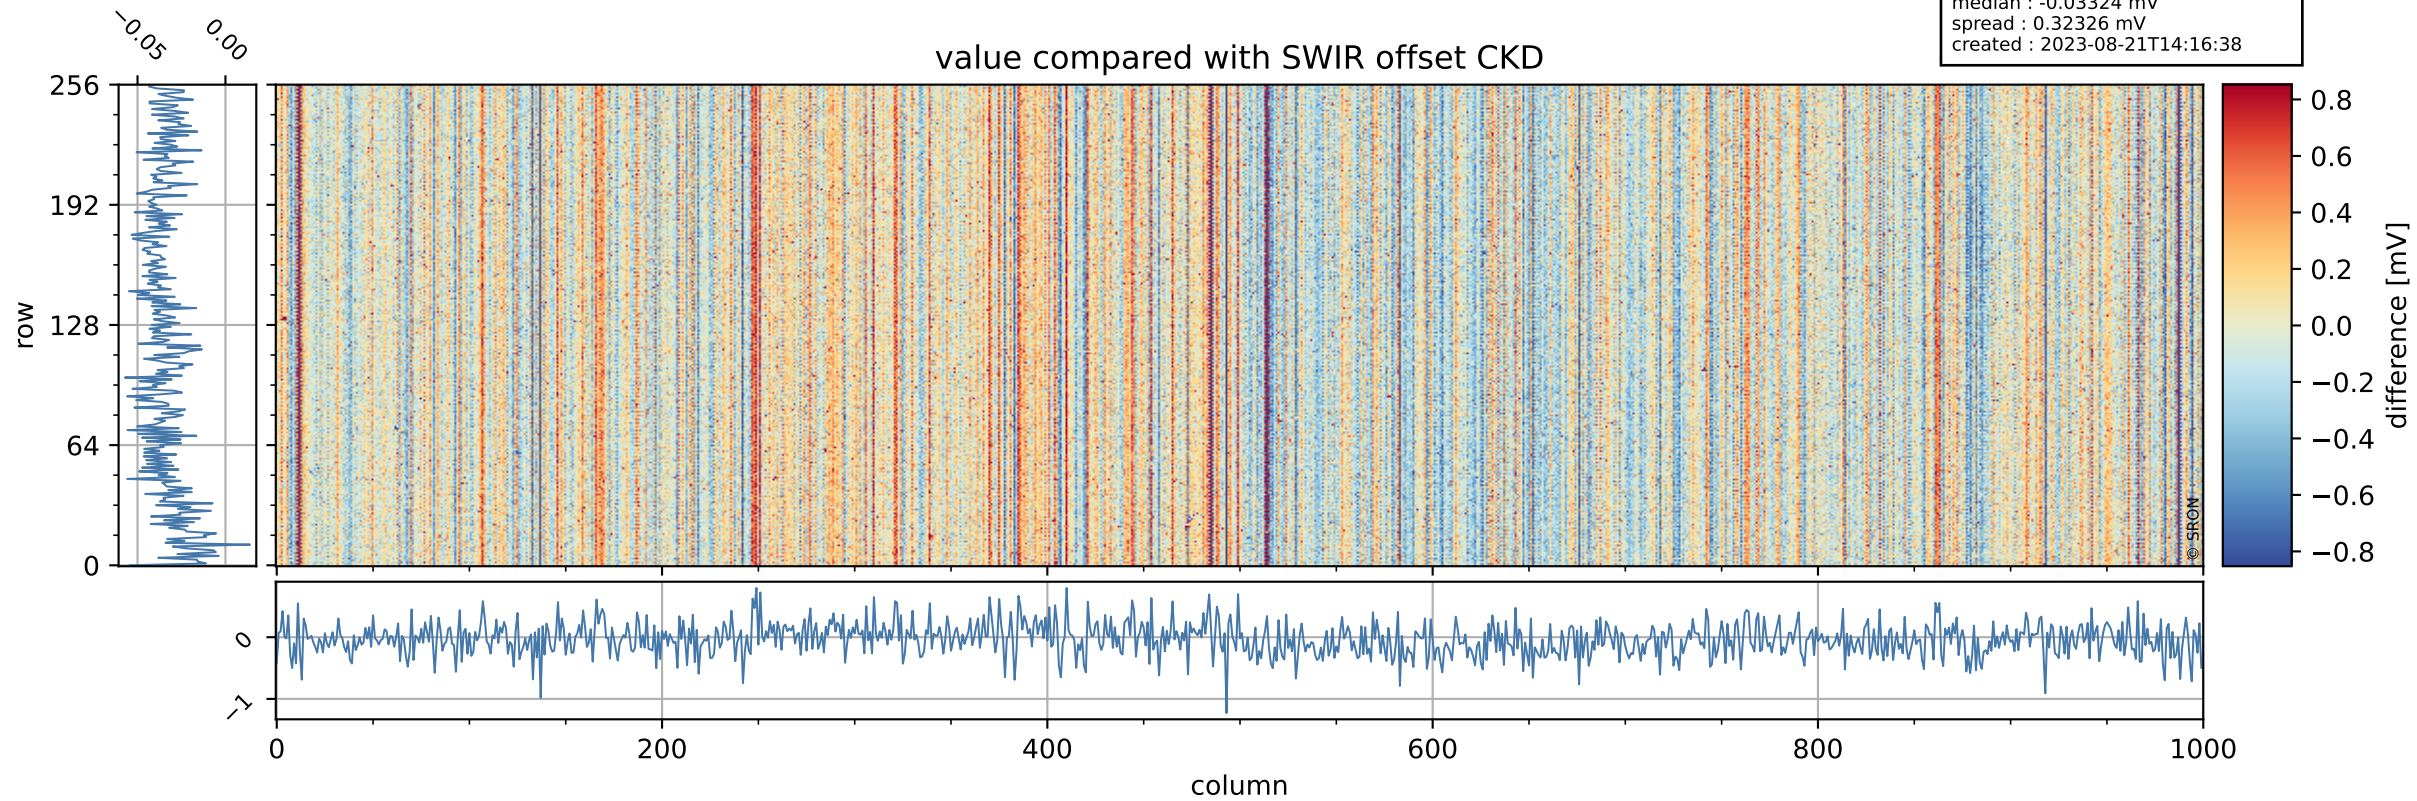

## value detector map

# Tropomi SWIR offset (official)

orbits : 19 in [4192, 4237]  
coverage : 2018-08-04 / 2018-08-08  
median : 0.03519 mV  
spread : 0.020794 mV  
created : 2023-08-21T14:16:38

# Tropomi SWIR offset (official)

orbits : 19 in [4192, 4237]  
coverage : 2018-08-04 / 2018-08-08  
median : -0.03324 mV  
spread : 0.32326 mV  
created : 2023-08-21T14:16:38

value compared with SWIR offset CKD

# Tropomi SWIR offset (official) ground-tracks of Sentinel-5P

orbits : 19 in [4192, 4237]  
coverage : 2018-08-04 / 2018-08-08  
created : 2023-08-21T14:16:38