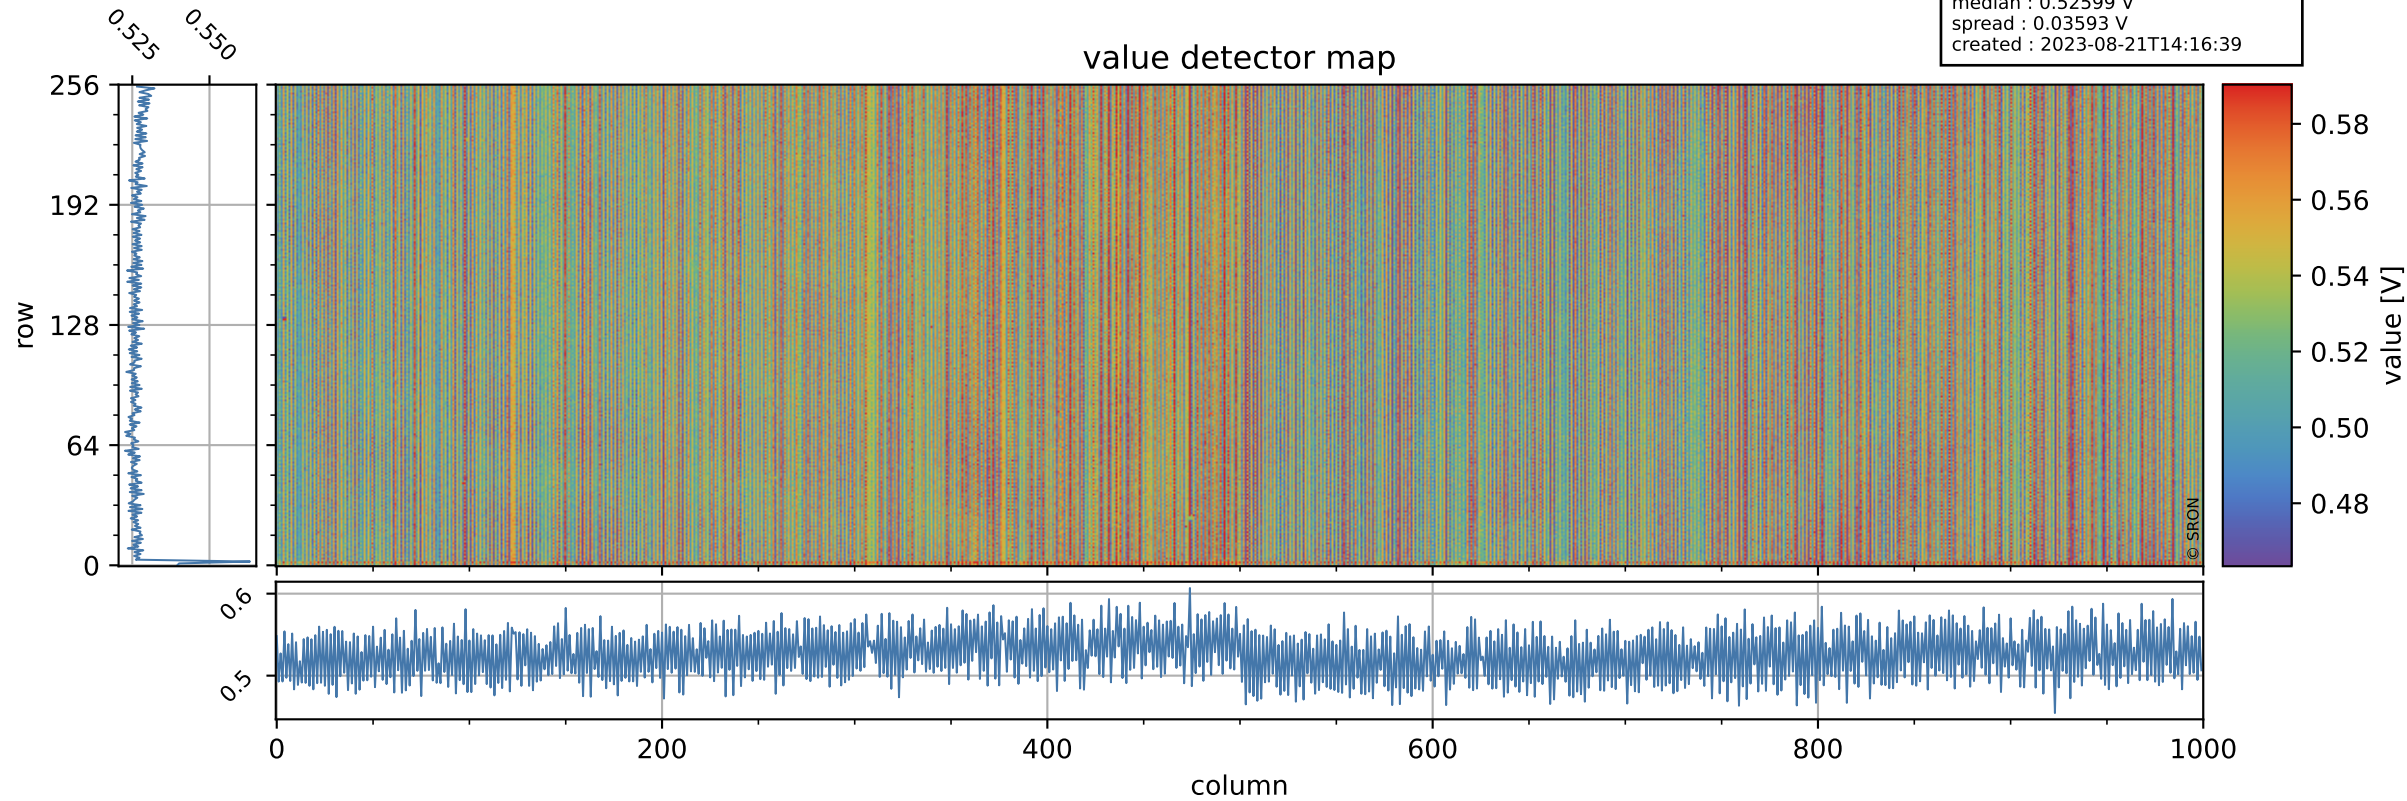

Tropomi SWIR offset (official)

orbits : 19 in [4207, 4252]
coverage : 2018-08-06 / 2018-08-09
median : 0.52599 V
spread : 0.03593 V
created : 2023-08-21T14:16:39

value detector map

Tropomi SWIR offset (official)

orbits : 19 in [4207, 4252]
coverage : 2018-08-06 / 2018-08-09
median : 33.093 μV
spread : 19.51 μV
created : 2023-08-21T14:16:39

Tropomi SWIR offset (official)

orbits : 19 in [4207, 4252]
coverage : 2018-08-06 / 2018-08-09
median : -0.028763 mV
spread : 0.32198 mV
created : 2023-08-21T14:16:40

value compared with SWIR offset CKD

Tropomi SWIR offset (official) ground-tracks of Sentinel-5P

orbits : 19 in [4207, 4252]
coverage : 2018-08-06 / 2018-08-09
created : 2023-08-21T14:16:40

Tropomi SWIR offset (official)

orbits : [2827, 4252]
coverage : 2018-04-30 / 2018-08-09
created : 2023-08-21T14:16:40

trend of detector median & temperatures