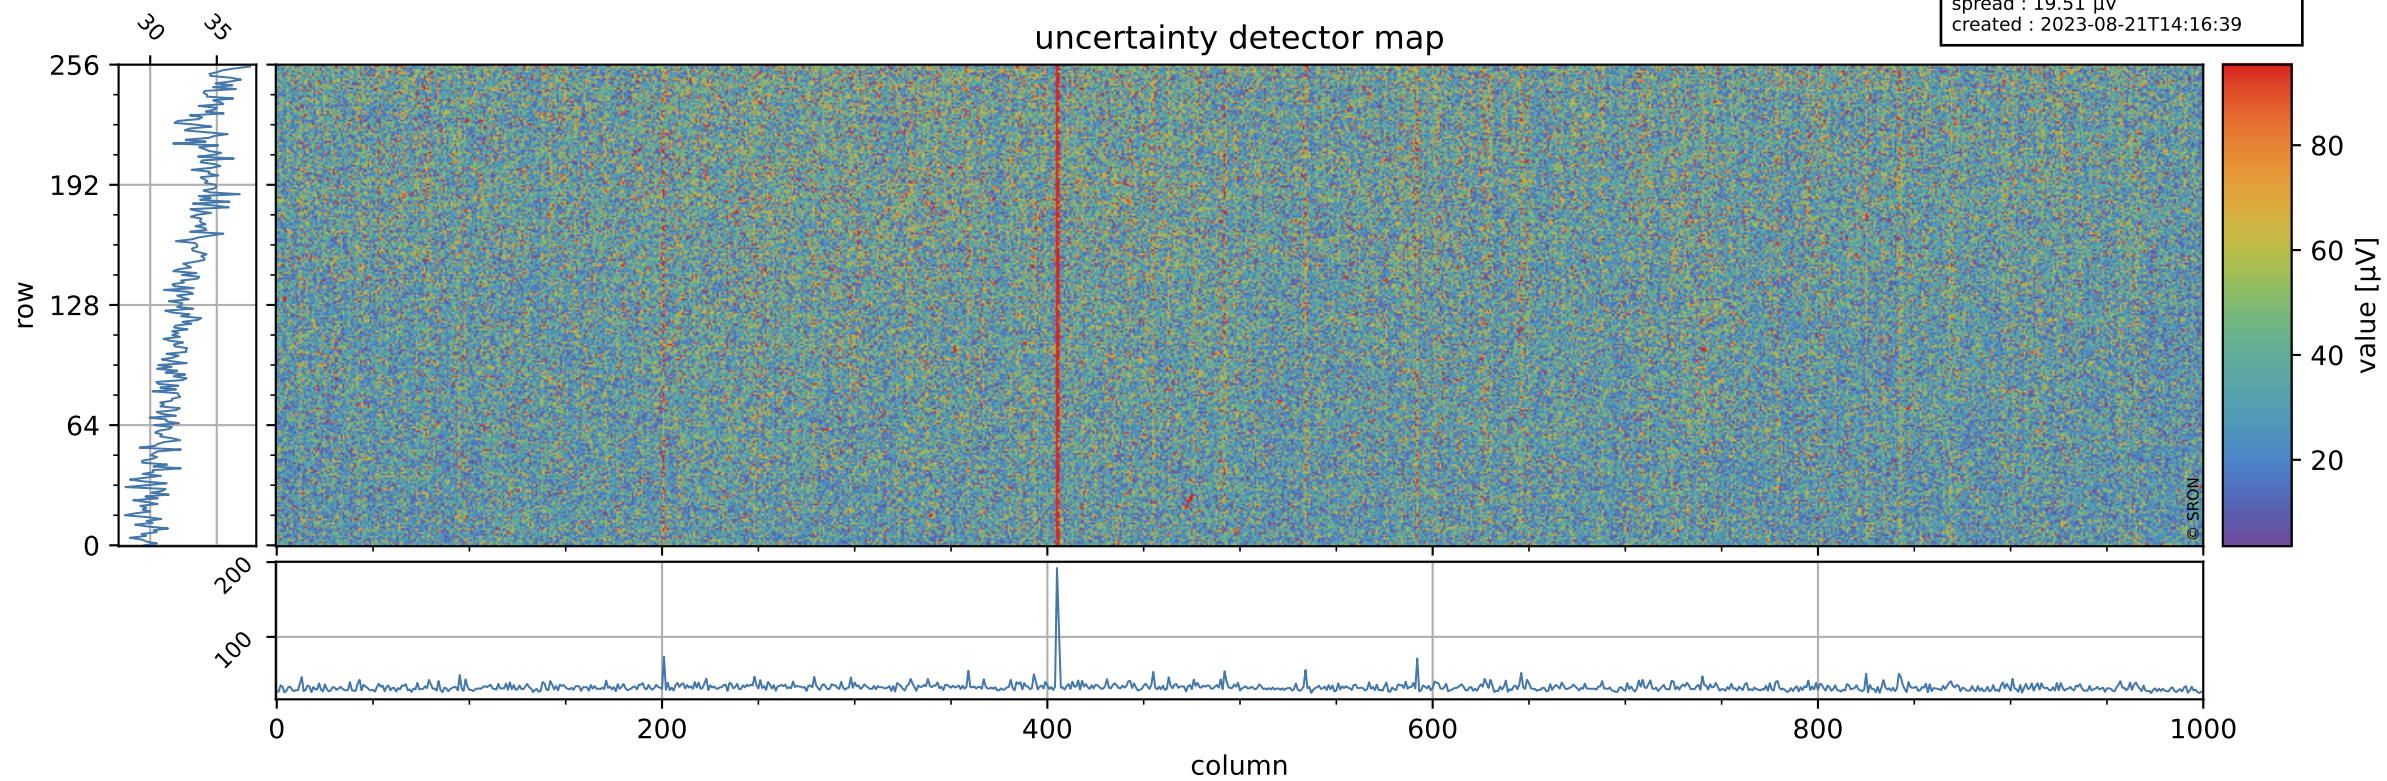

Tropomi SWIR offset (official)

orbits : 19 in [4207, 4252]
coverage : 2018-08-06 / 2018-08-09
median : 0.52599 V
spread : 0.03593 V
created : 2023-08-21T14:16:39

value detector map

Tropomi SWIR offset (official)

orbits : 19 in [4207, 4252]
coverage : 2018-08-06 / 2018-08-09
median : 33.093 μV
spread : 19.51 μV
created : 2023-08-21T14:16:39

Tropomi SWIR offset (official)

orbits : 19 in [4207, 4252]
coverage : 2018-08-06 / 2018-08-09
median : -0.028763 mV
spread : 0.32198 mV
created : 2023-08-21T14:16:40

value compared with SWIR offset CKD

Tropomi SWIR offset (official) ground-tracks of Sentinel-5P

orbits : 19 in [4207, 4252]
coverage : 2018-08-06 / 2018-08-09
created : 2023-08-21T14:16:40

Tropomi SWIR offset (official)

orbits : [2827, 4252]
coverage : 2018-04-30 / 2018-08-09
created : 2023-08-21T14:16:40

trend of detector median & temperatures