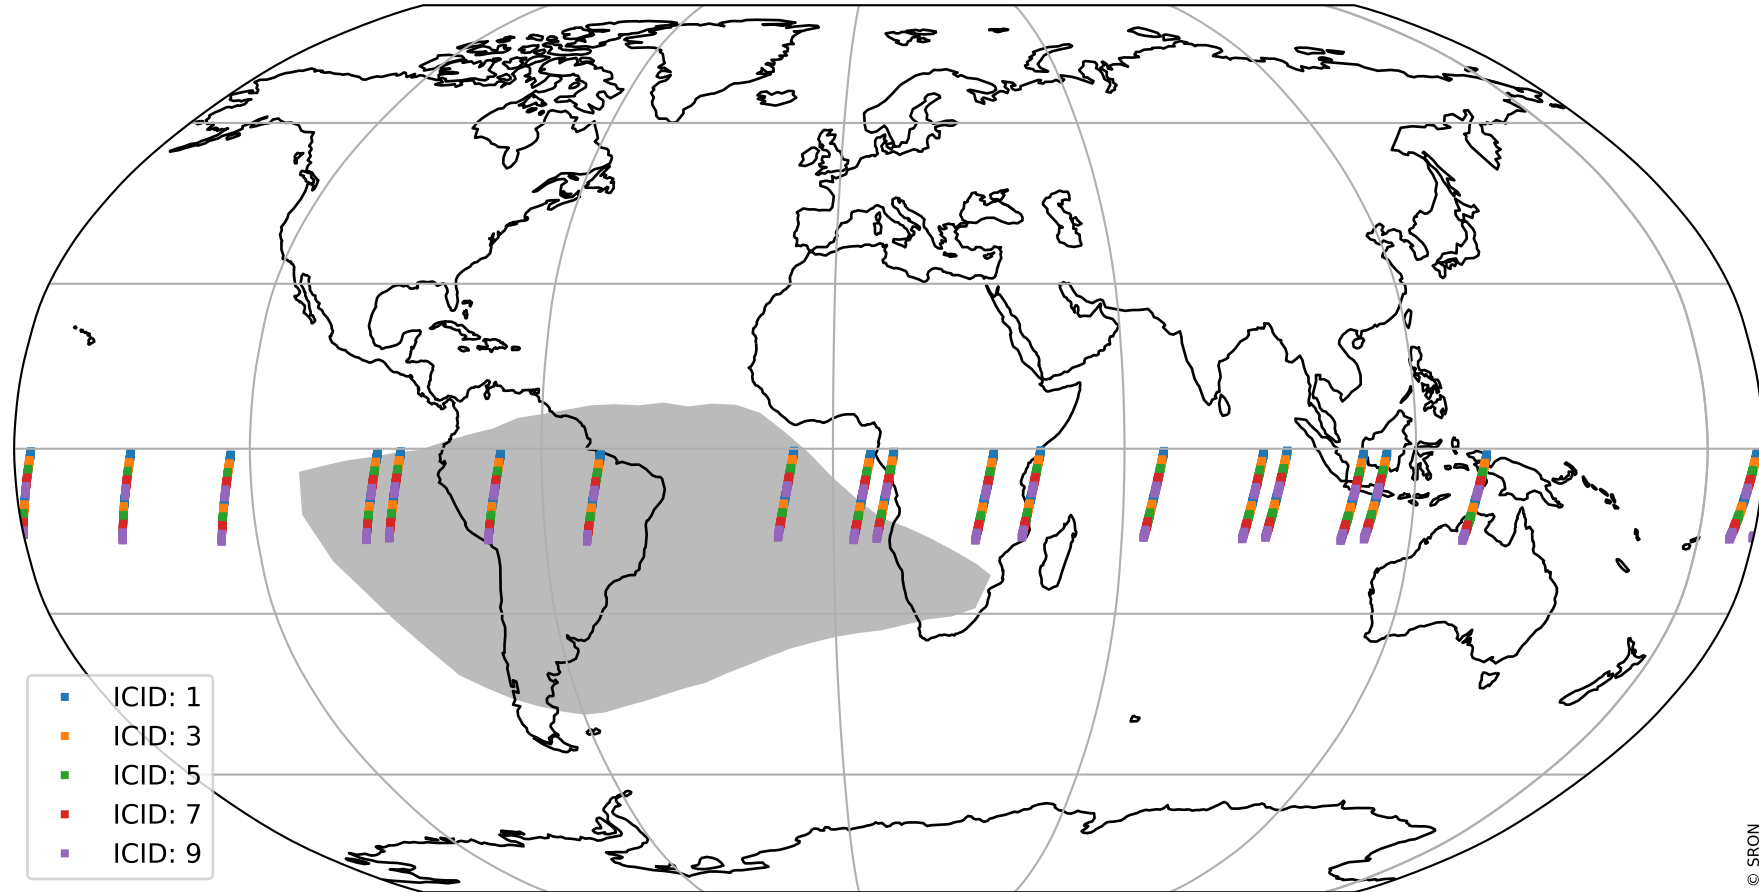

Tropomi SWIR offset (official)

orbits : 19 in [4207, 4252]
coverage : 2018-08-06 / 2018-08-09
median : 0.52599 V
spread : 0.03593 V
created : 2023-08-21T14:16:39

value detector map

Tropomi SWIR offset (official)

orbits : 19 in [4207, 4252]
coverage : 2018-08-06 / 2018-08-09
median : 33.093 μV
spread : 19.51 μV
created : 2023-08-21T14:16:39

Tropomi SWIR offset (official)

orbits : 19 in [4207, 4252]
coverage : 2018-08-06 / 2018-08-09
median : -0.028763 mV
spread : 0.32198 mV
created : 2023-08-21T14:16:40

value compared with SWIR offset CKD

Tropomi SWIR offset (official) ground-tracks of Sentinel-5P

orbits : 19 in [4207, 4252]
coverage : 2018-08-06 / 2018-08-09
created : 2023-08-21T14:16:40

Tropomi SWIR offset (official)

orbits : [2827, 4252]
coverage : 2018-04-30 / 2018-08-09
created : 2023-08-21T14:16:40

trend of detector median & temperatures