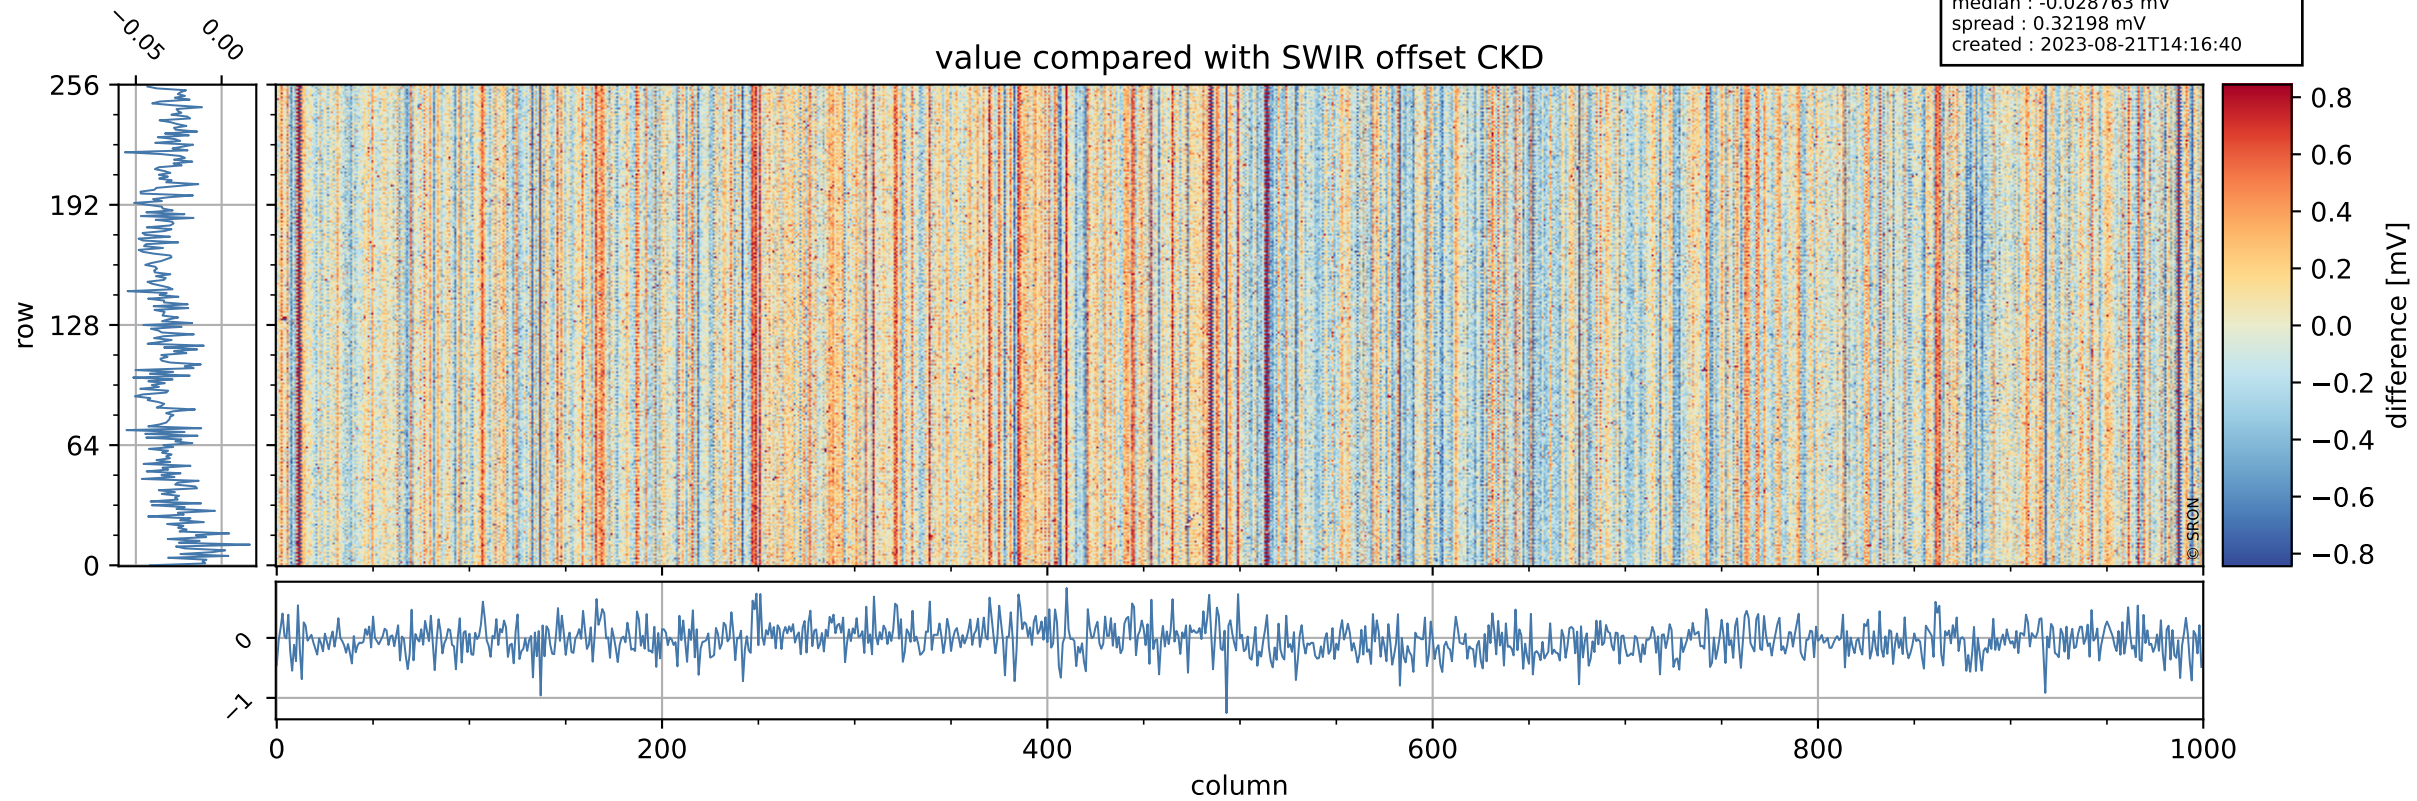

Tropomi SWIR offset (official)

orbits : 19 in [4207, 4252]
coverage : 2018-08-06 / 2018-08-09
median : 0.52599 V
spread : 0.03593 V
created : 2023-08-21T14:16:39

value detector map

Tropomi SWIR offset (official)

orbits : 19 in [4207, 4252]
coverage : 2018-08-06 / 2018-08-09
median : 33.093 μV
spread : 19.51 μV
created : 2023-08-21T14:16:39

Tropomi SWIR offset (official)

orbits : 19 in [4207, 4252]
coverage : 2018-08-06 / 2018-08-09
median : -0.028763 mV
spread : 0.32198 mV
created : 2023-08-21T14:16:40

value compared with SWIR offset CKD

Tropomi SWIR offset (official) ground-tracks of Sentinel-5P

orbits : 19 in [4207, 4252]
coverage : 2018-08-06 / 2018-08-09
created : 2023-08-21T14:16:40

Tropomi SWIR offset (official)

orbits : [2827, 4252]
coverage : 2018-04-30 / 2018-08-09
created : 2023-08-21T14:16:40

trend of detector median & temperatures