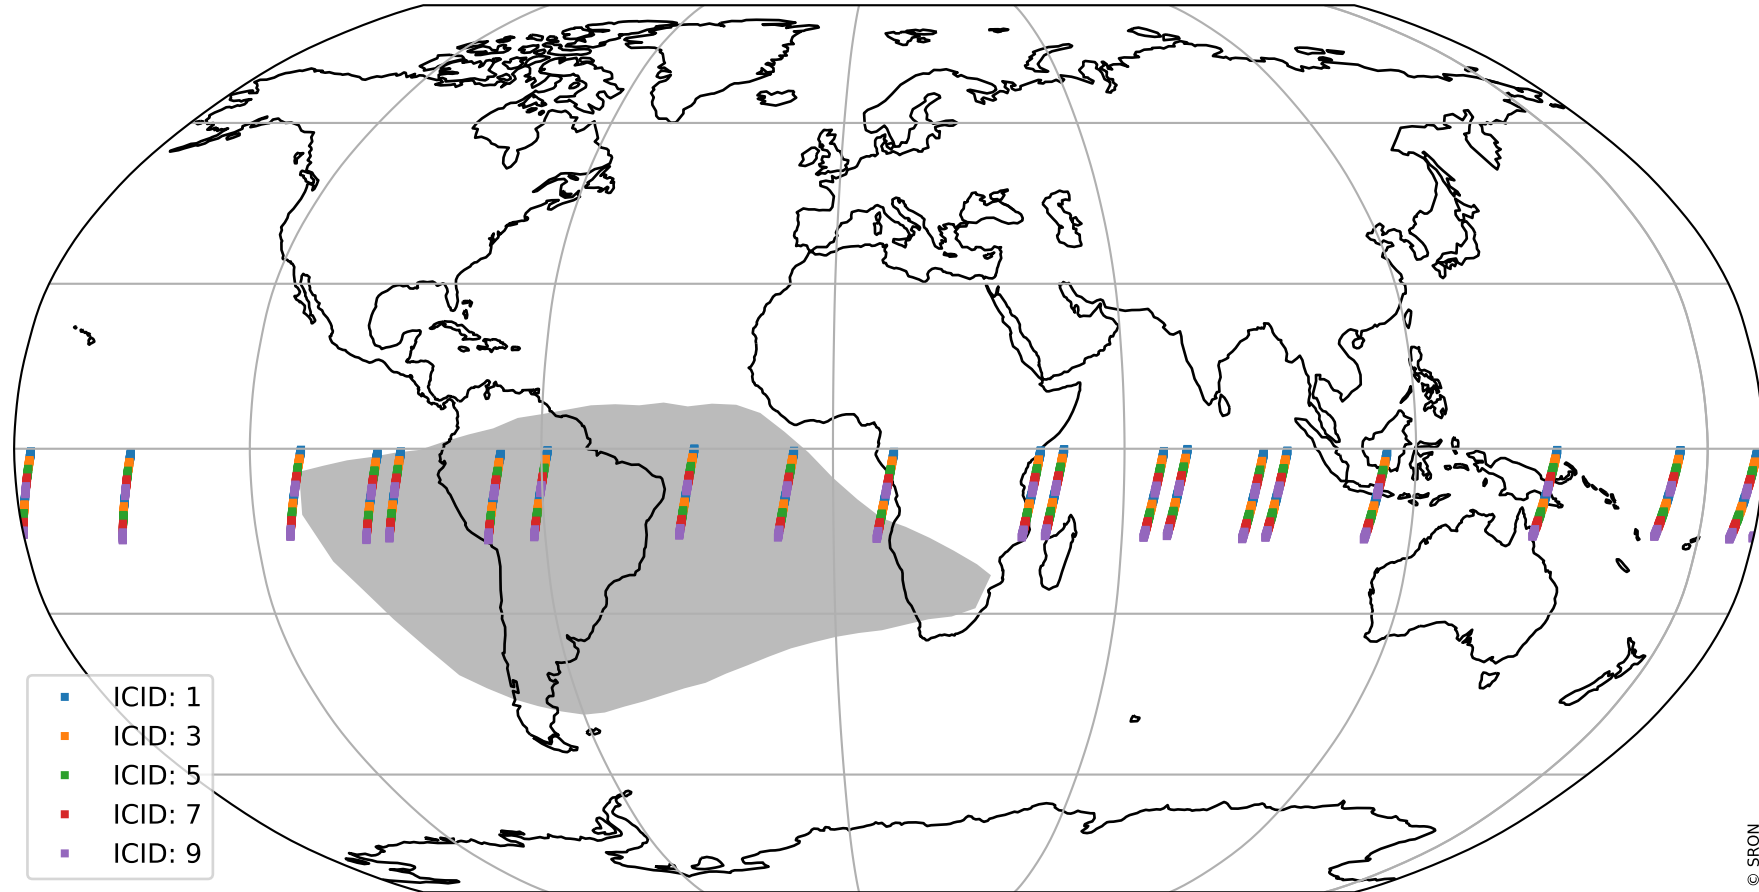

Tropomi SWIR offset (official)

orbits : 20 in [4222, 4267]
coverage : 2018-08-07 / 2018-08-10
median : 0.52599 V
spread : 0.03593 V
created : 2023-08-21T14:16:41

value detector map

Tropomi SWIR offset (official)

orbits : 20 in [4222, 4267]
coverage : 2018-08-07 / 2018-08-10
median : 32.839 μV
spread : 19.45 μV
created : 2023-08-21T14:16:41

Tropomi SWIR offset (official)

orbits : 20 in [4222, 4267]
coverage : 2018-08-07 / 2018-08-10
median : -0.031239 mV
spread : 0.32293 mV
created : 2023-08-21T14:16:42

value compared with SWIR offset CKD

Tropomi SWIR offset (official) ground-tracks of Sentinel-5P

orbits : 20 in [4222, 4267]
coverage : 2018-08-07 / 2018-08-10
created : 2023-08-21T14:16:42

Tropomi SWIR offset (official)

orbits : [2827, 4267]
coverage : 2018-04-30 / 2018-08-10
created : 2023-08-21T14:16:42

trend of detector median & temperatures