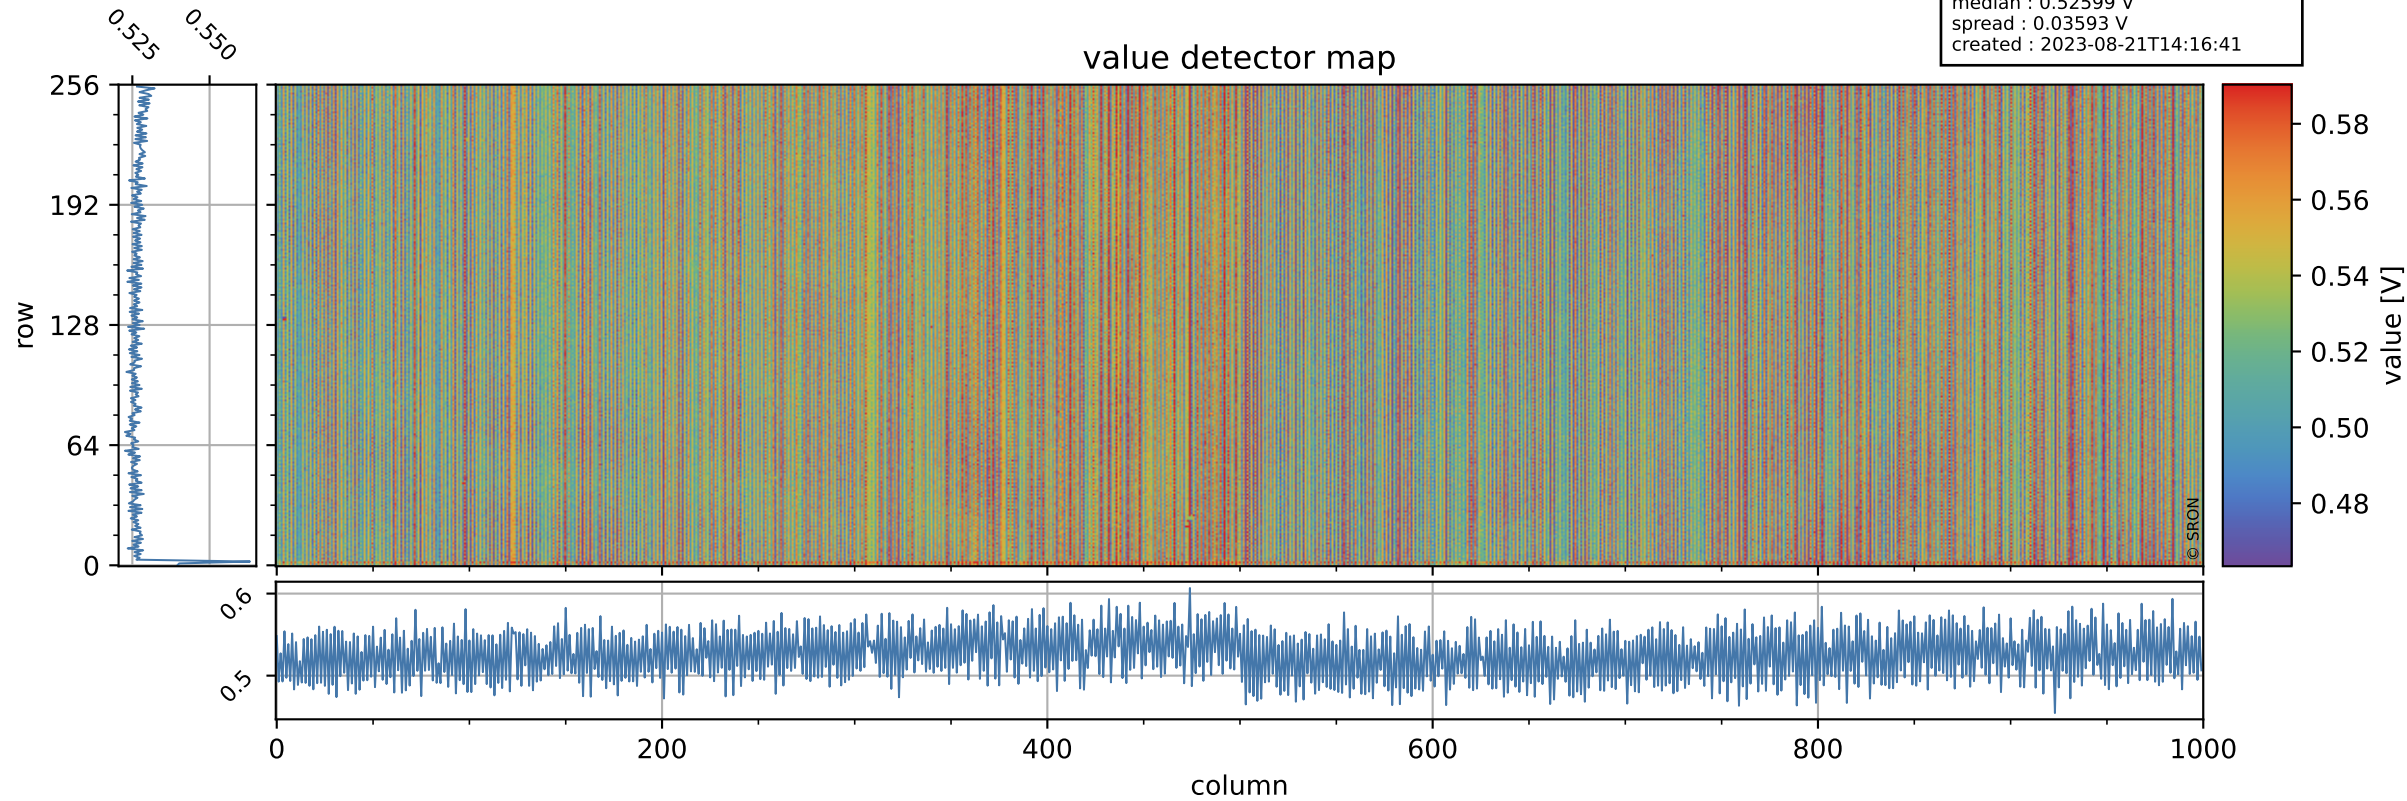

Tropomi SWIR offset (official)

orbits : 20 in [4222, 4267]
coverage : 2018-08-07 / 2018-08-10
median : 0.52599 V
spread : 0.03593 V
created : 2023-08-21T14:16:41

value detector map

Tropomi SWIR offset (official)

orbits : 20 in [4222, 4267]
coverage : 2018-08-07 / 2018-08-10
median : 32.839 μV
spread : 19.45 μV
created : 2023-08-21T14:16:41

Tropomi SWIR offset (official)

orbits : 20 in [4222, 4267]
coverage : 2018-08-07 / 2018-08-10
median : -0.031239 mV
spread : 0.32293 mV
created : 2023-08-21T14:16:42

value compared with SWIR offset CKD

Tropomi SWIR offset (official) ground-tracks of Sentinel-5P

orbits : 20 in [4222, 4267]
coverage : 2018-08-07 / 2018-08-10
created : 2023-08-21T14:16:42

Tropomi SWIR offset (official)

orbits : [2827, 4267]
coverage : 2018-04-30 / 2018-08-10
created : 2023-08-21T14:16:42

trend of detector median & temperatures