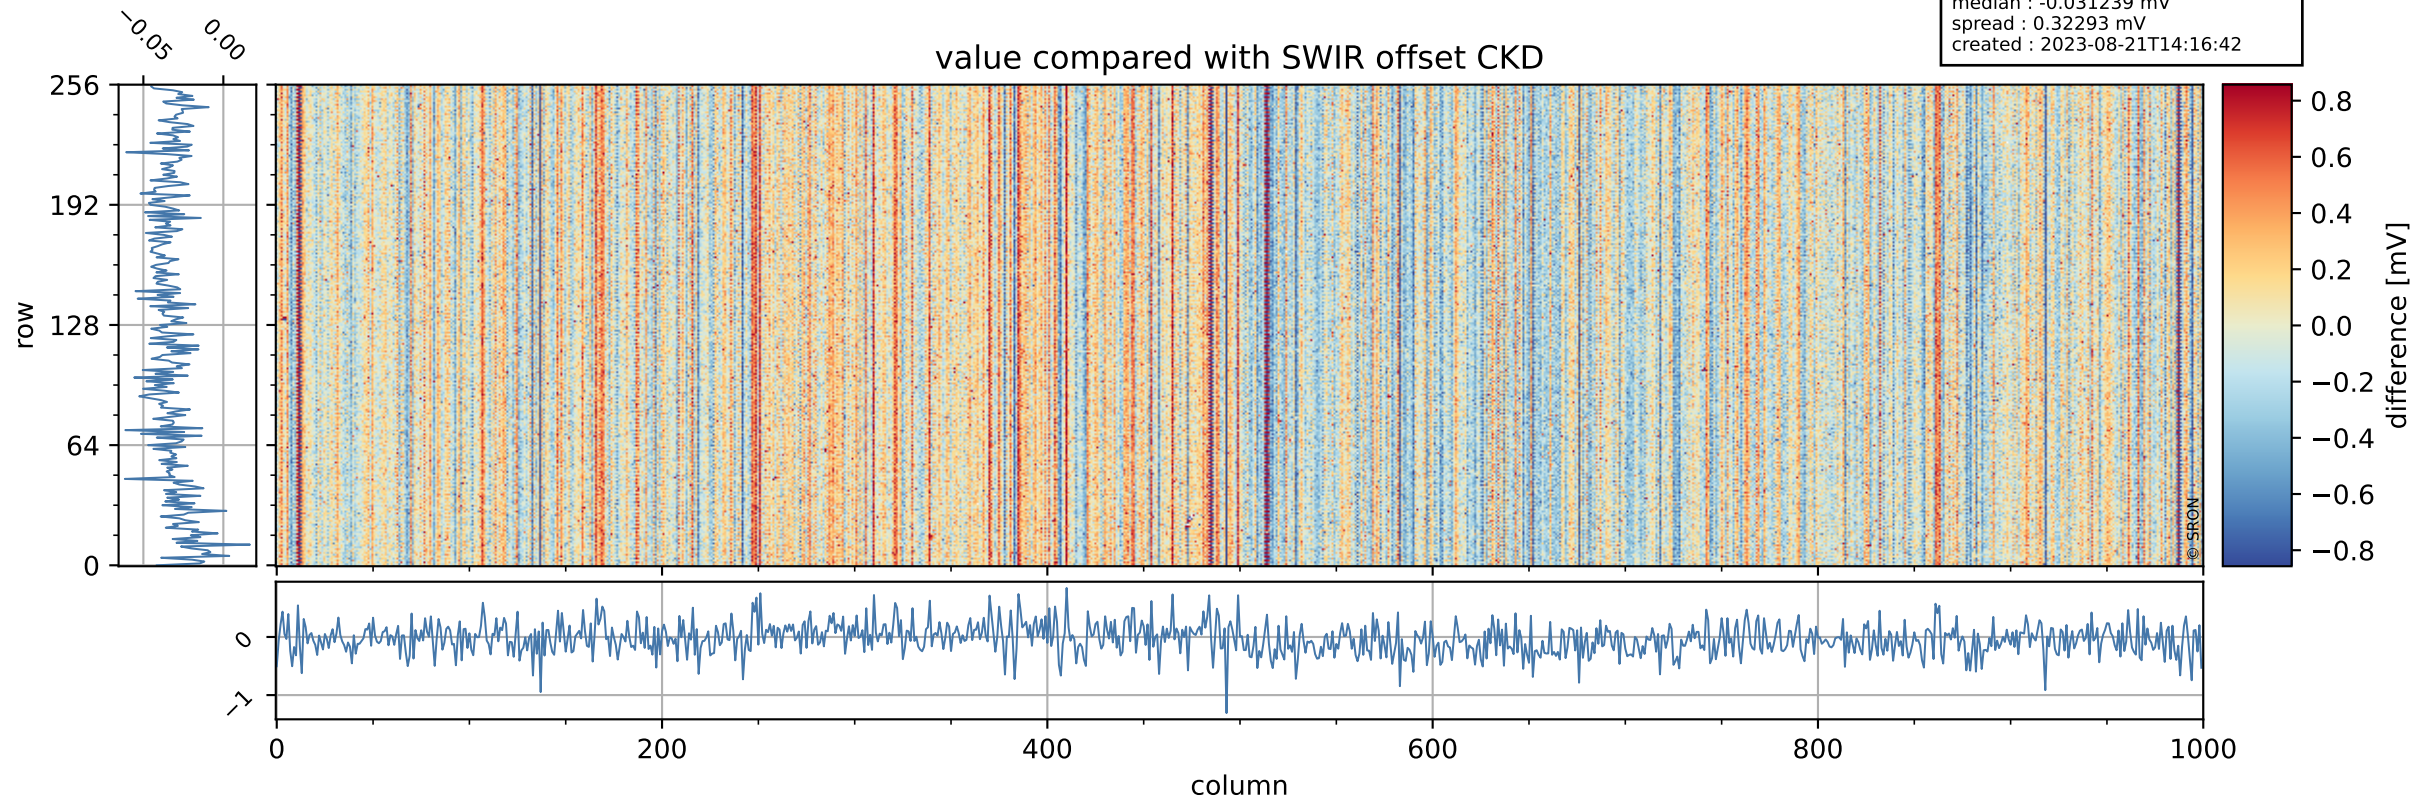

Tropomi SWIR offset (official)

orbits : 20 in [4222, 4267]
coverage : 2018-08-07 / 2018-08-10
median : 0.52599 V
spread : 0.03593 V
created : 2023-08-21T14:16:41

value detector map

Tropomi SWIR offset (official)

orbits : 20 in [4222, 4267]
coverage : 2018-08-07 / 2018-08-10
median : 32.839 μV
spread : 19.45 μV
created : 2023-08-21T14:16:41

Tropomi SWIR offset (official)

orbits : 20 in [4222, 4267]
coverage : 2018-08-07 / 2018-08-10
median : -0.031239 mV
spread : 0.32293 mV
created : 2023-08-21T14:16:42

value compared with SWIR offset CKD

Tropomi SWIR offset (official) ground-tracks of Sentinel-5P

orbits : 20 in [4222, 4267]
coverage : 2018-08-07 / 2018-08-10
created : 2023-08-21T14:16:42

Tropomi SWIR offset (official)

orbits : [2827, 4267]
coverage : 2018-04-30 / 2018-08-10
created : 2023-08-21T14:16:42

trend of detector median & temperatures