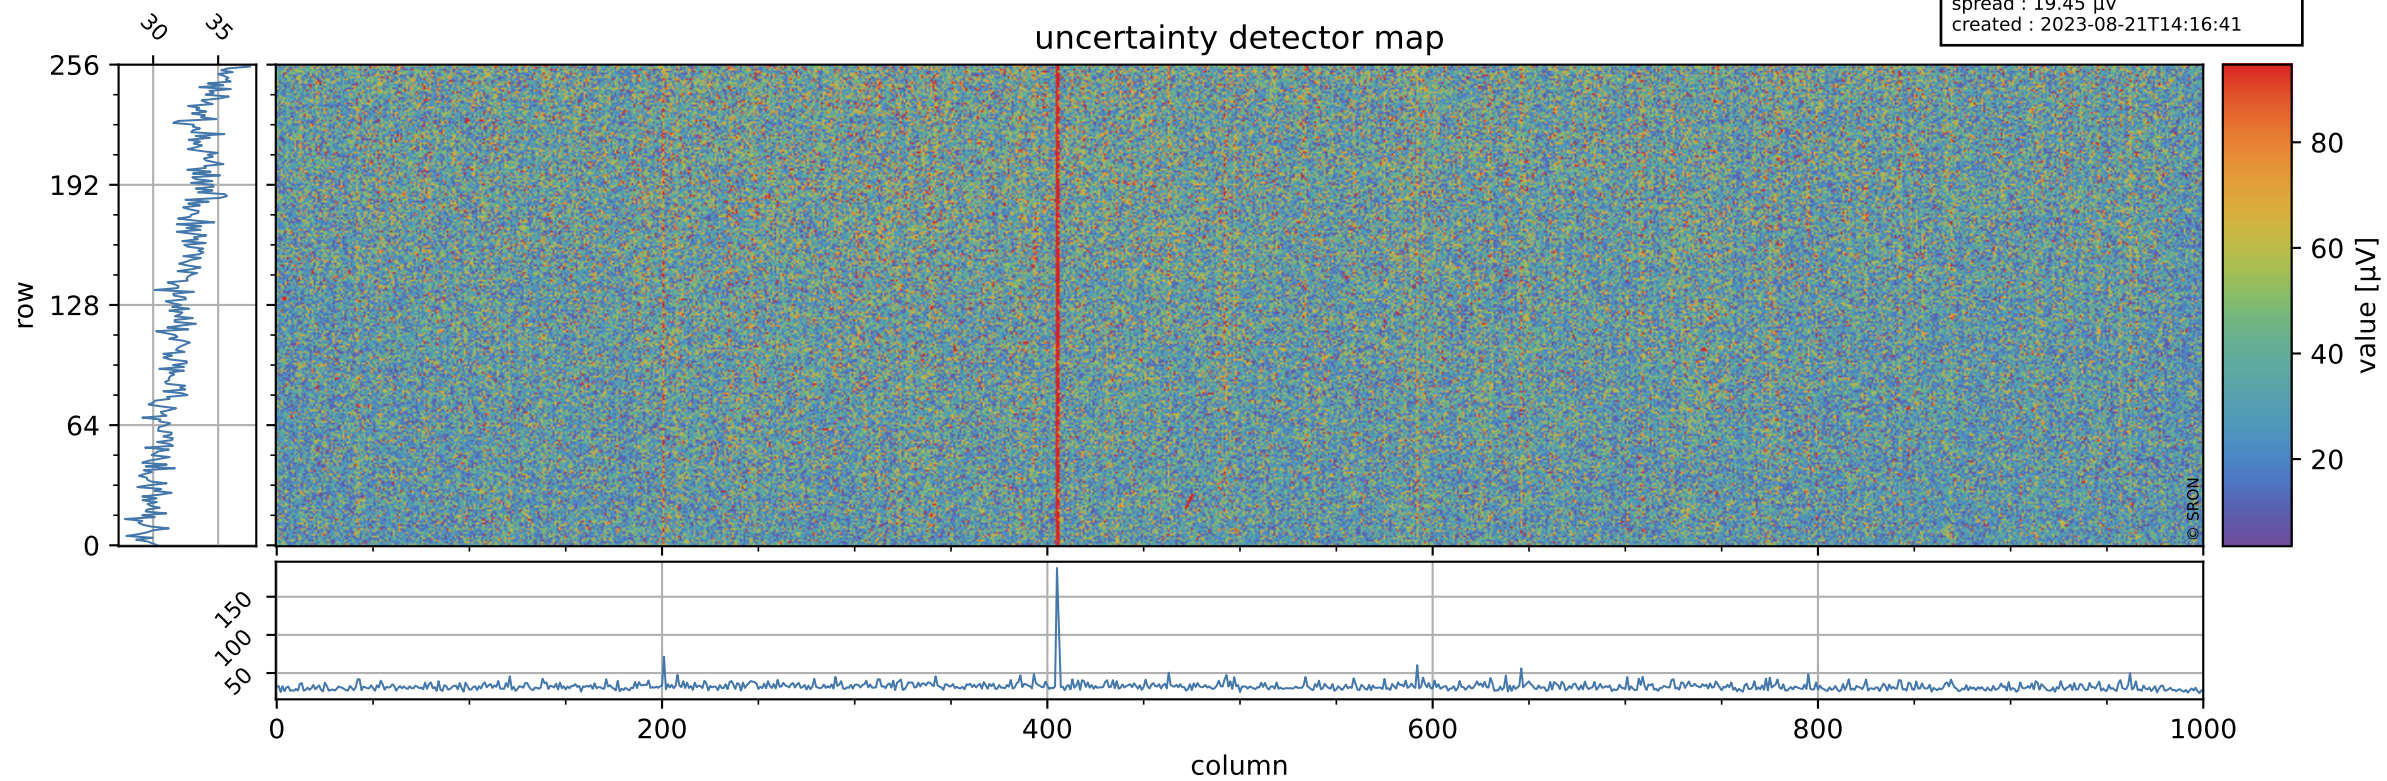

Tropomi SWIR offset (official)

orbits : 20 in [4222, 4267]
coverage : 2018-08-07 / 2018-08-10
median : 0.52599 V
spread : 0.03593 V
created : 2023-08-21T14:16:41

value detector map

Tropomi SWIR offset (official)

orbits : 20 in [4222, 4267]
coverage : 2018-08-07 / 2018-08-10
median : 32.839 μV
spread : 19.45 μV
created : 2023-08-21T14:16:41

Tropomi SWIR offset (official)

orbits : 20 in [4222, 4267]
coverage : 2018-08-07 / 2018-08-10
median : -0.031239 mV
spread : 0.32293 mV
created : 2023-08-21T14:16:42

value compared with SWIR offset CKD

Tropomi SWIR offset (official) ground-tracks of Sentinel-5P

orbits : 20 in [4222, 4267]
coverage : 2018-08-07 / 2018-08-10
created : 2023-08-21T14:16:42

Tropomi SWIR offset (official)

orbits : [2827, 4267]
coverage : 2018-04-30 / 2018-08-10
created : 2023-08-21T14:16:42

trend of detector median & temperatures