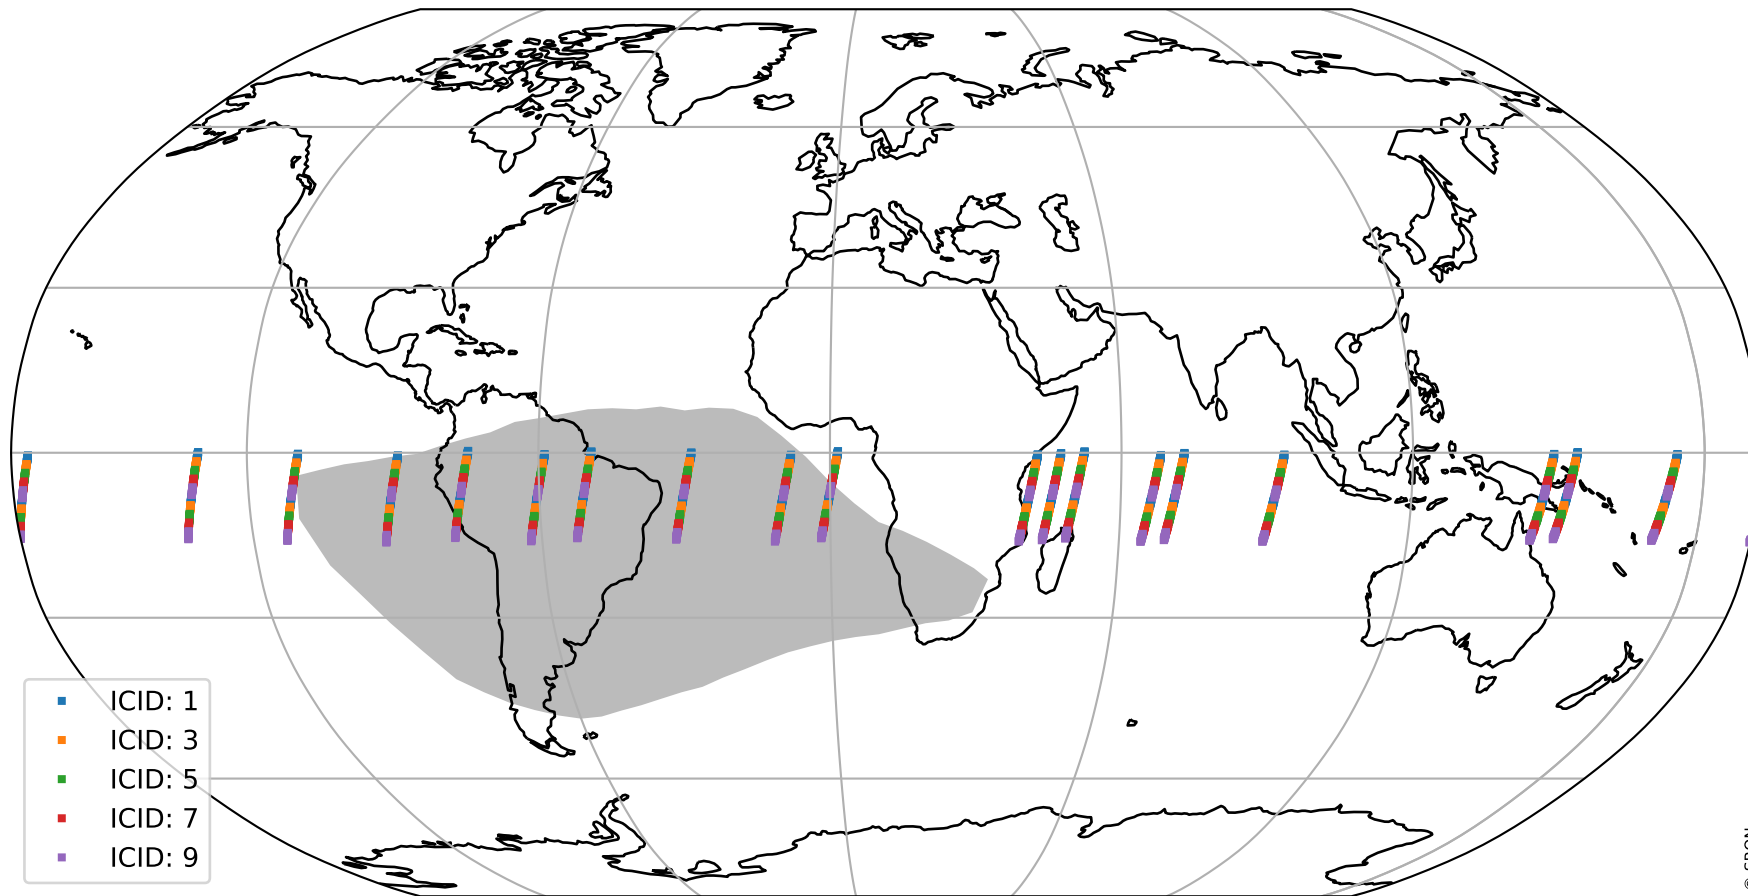

Tropomi SWIR offset (official)

orbits : 19 in [4237, 4282]
coverage : 2018-08-08 / 2018-08-11
median : 0.52599 V
spread : 0.03593 V
created : 2023-08-21T14:16:43

value detector map

Tropomi SWIR offset (official)

orbits : 19 in [4237, 4282]
coverage : 2018-08-08 / 2018-08-11
median : 34.086 μV
spread : 20.073 μV
created : 2023-08-21T14:16:43

Tropomi SWIR offset (official)

orbits : 19 in [4237, 4282]
coverage : 2018-08-08 / 2018-08-11
median : -0.030398 mV
spread : 0.32348 mV
created : 2023-08-21T14:16:43

value compared with SWIR offset CKD

Tropomi SWIR offset (official) ground-tracks of Sentinel-5P

orbits : 19 in [4237, 4282]
coverage : 2018-08-08 / 2018-08-11
created : 2023-08-21T14:16:44

Tropomi SWIR offset (official)

orbits : [2827, 4282]
coverage : 2018-04-30 / 2018-08-11
created : 2023-08-21T14:16:44

trend of detector median & temperatures