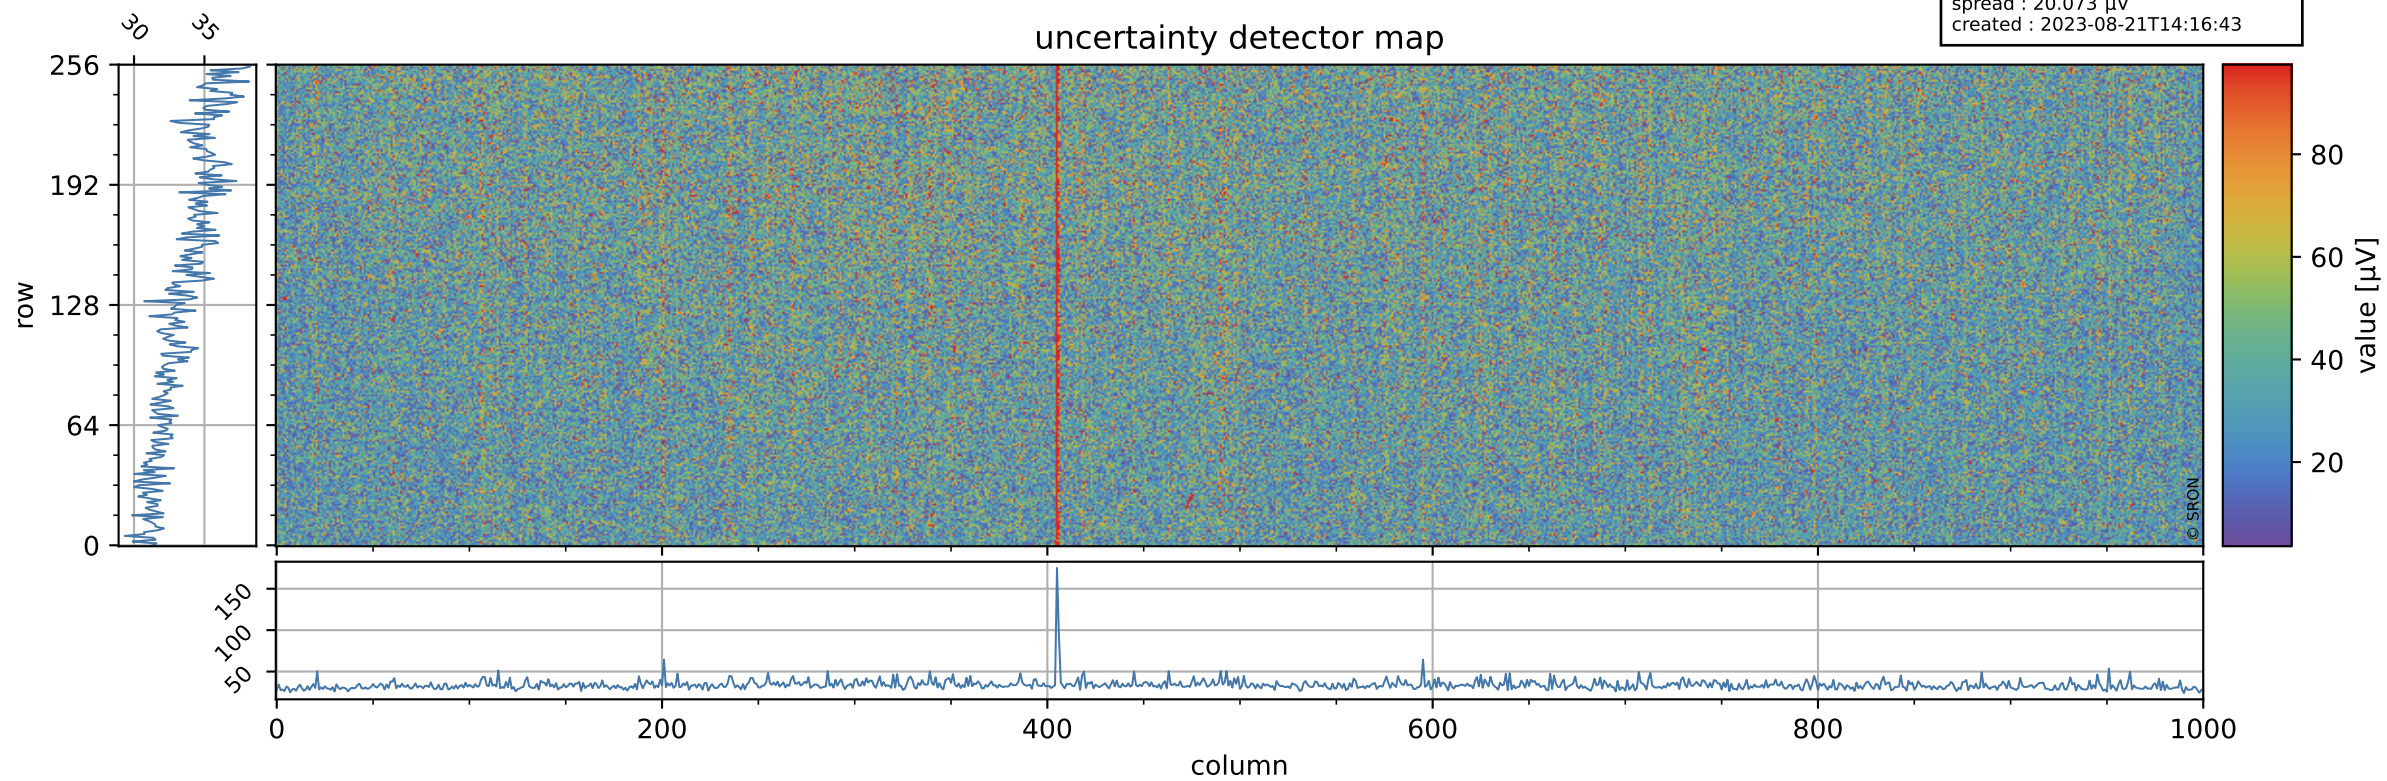

Tropomi SWIR offset (official)

orbits : 19 in [4237, 4282]
coverage : 2018-08-08 / 2018-08-11
median : 0.52599 V
spread : 0.03593 V
created : 2023-08-21T14:16:43

value detector map

Tropomi SWIR offset (official)

orbits : 19 in [4237, 4282]
coverage : 2018-08-08 / 2018-08-11
median : 34.086 μV
spread : 20.073 μV
created : 2023-08-21T14:16:43

Tropomi SWIR offset (official)

orbits : 19 in [4237, 4282]
coverage : 2018-08-08 / 2018-08-11
median : -0.030398 mV
spread : 0.32348 mV
created : 2023-08-21T14:16:43

value compared with SWIR offset CKD

Tropomi SWIR offset (official) ground-tracks of Sentinel-5P

orbits : 19 in [4237, 4282]
coverage : 2018-08-08 / 2018-08-11
created : 2023-08-21T14:16:44

Tropomi SWIR offset (official)

orbits : [2827, 4282]
coverage : 2018-04-30 / 2018-08-11
created : 2023-08-21T14:16:44

trend of detector median & temperatures