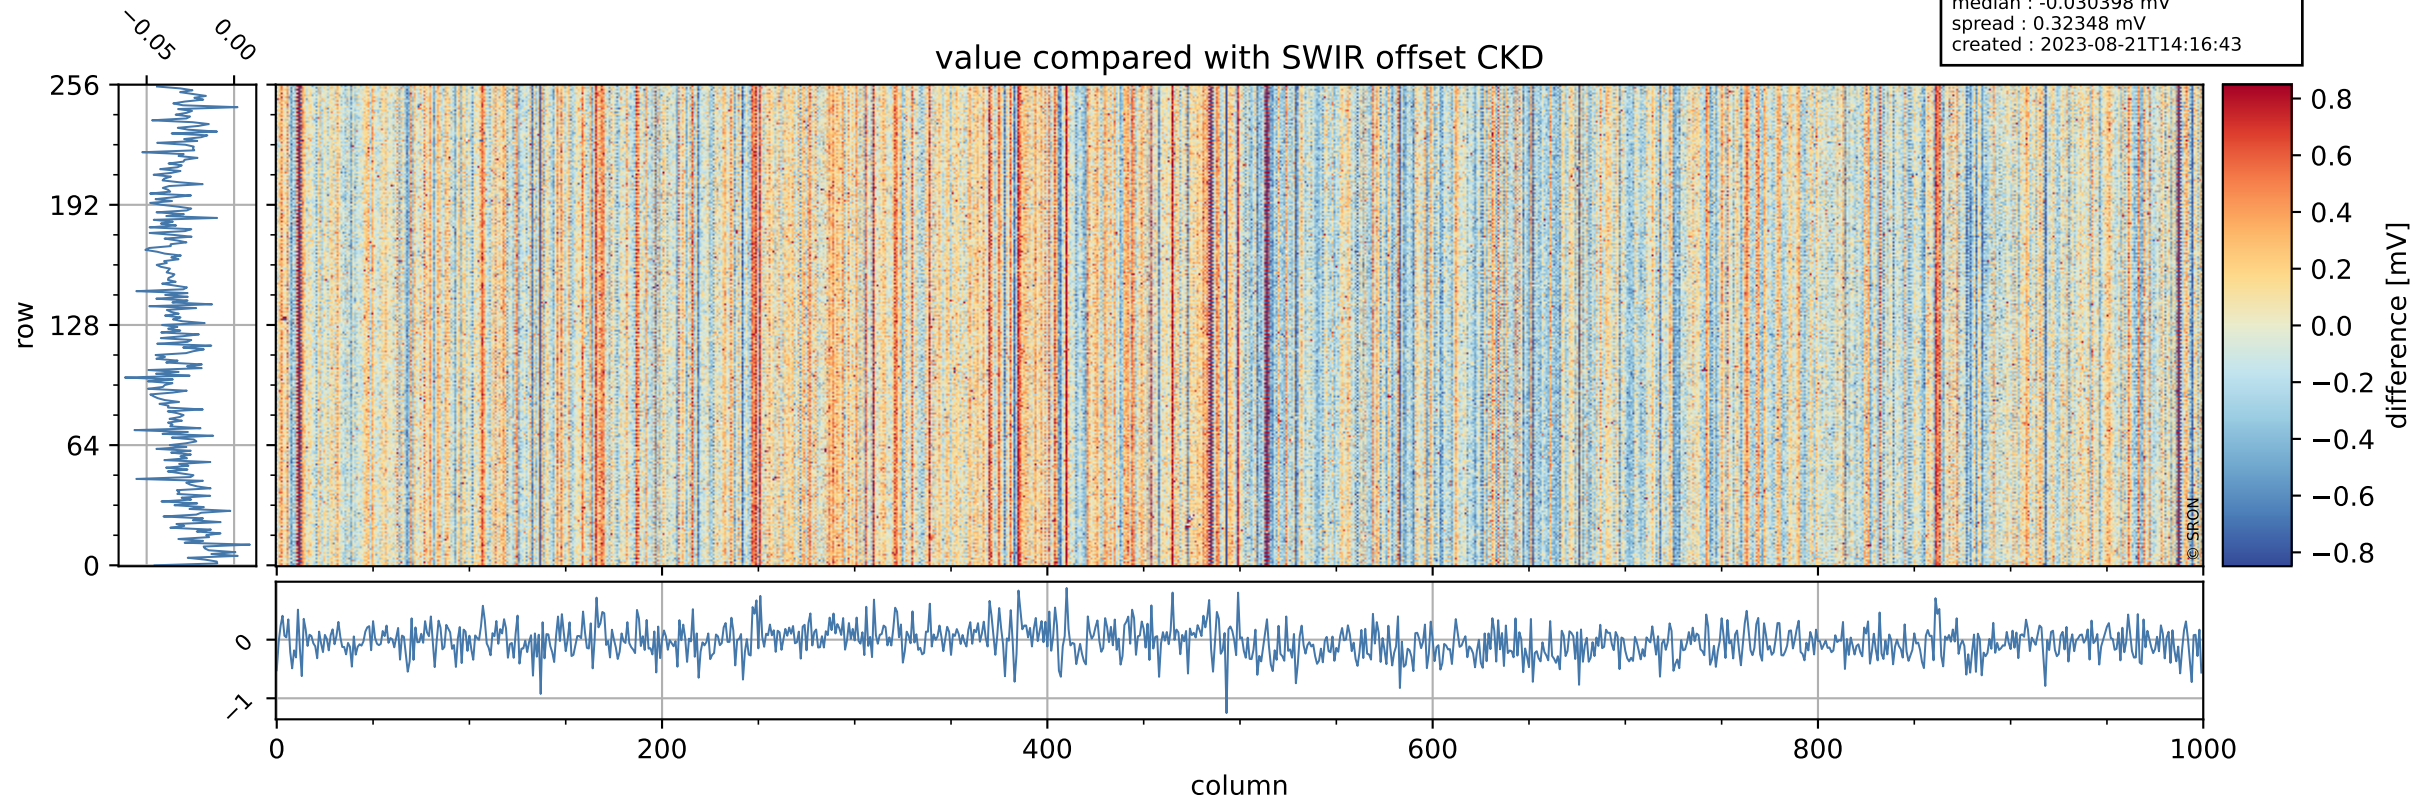

Tropomi SWIR offset (official)

orbits : 19 in [4237, 4282]
coverage : 2018-08-08 / 2018-08-11
median : 0.52599 V
spread : 0.03593 V
created : 2023-08-21T14:16:43

value detector map

Tropomi SWIR offset (official)

orbits : 19 in [4237, 4282]
coverage : 2018-08-08 / 2018-08-11
median : 34.086 μV
spread : 20.073 μV
created : 2023-08-21T14:16:43

Tropomi SWIR offset (official)

orbits : 19 in [4237, 4282]
coverage : 2018-08-08 / 2018-08-11
median : -0.030398 mV
spread : 0.32348 mV
created : 2023-08-21T14:16:43

value compared with SWIR offset CKD

Tropomi SWIR offset (official) ground-tracks of Sentinel-5P

orbits : 19 in [4237, 4282]
coverage : 2018-08-08 / 2018-08-11
created : 2023-08-21T14:16:44

Tropomi SWIR offset (official)

orbits : [2827, 4282]
coverage : 2018-04-30 / 2018-08-11
created : 2023-08-21T14:16:44

trend of detector median & temperatures