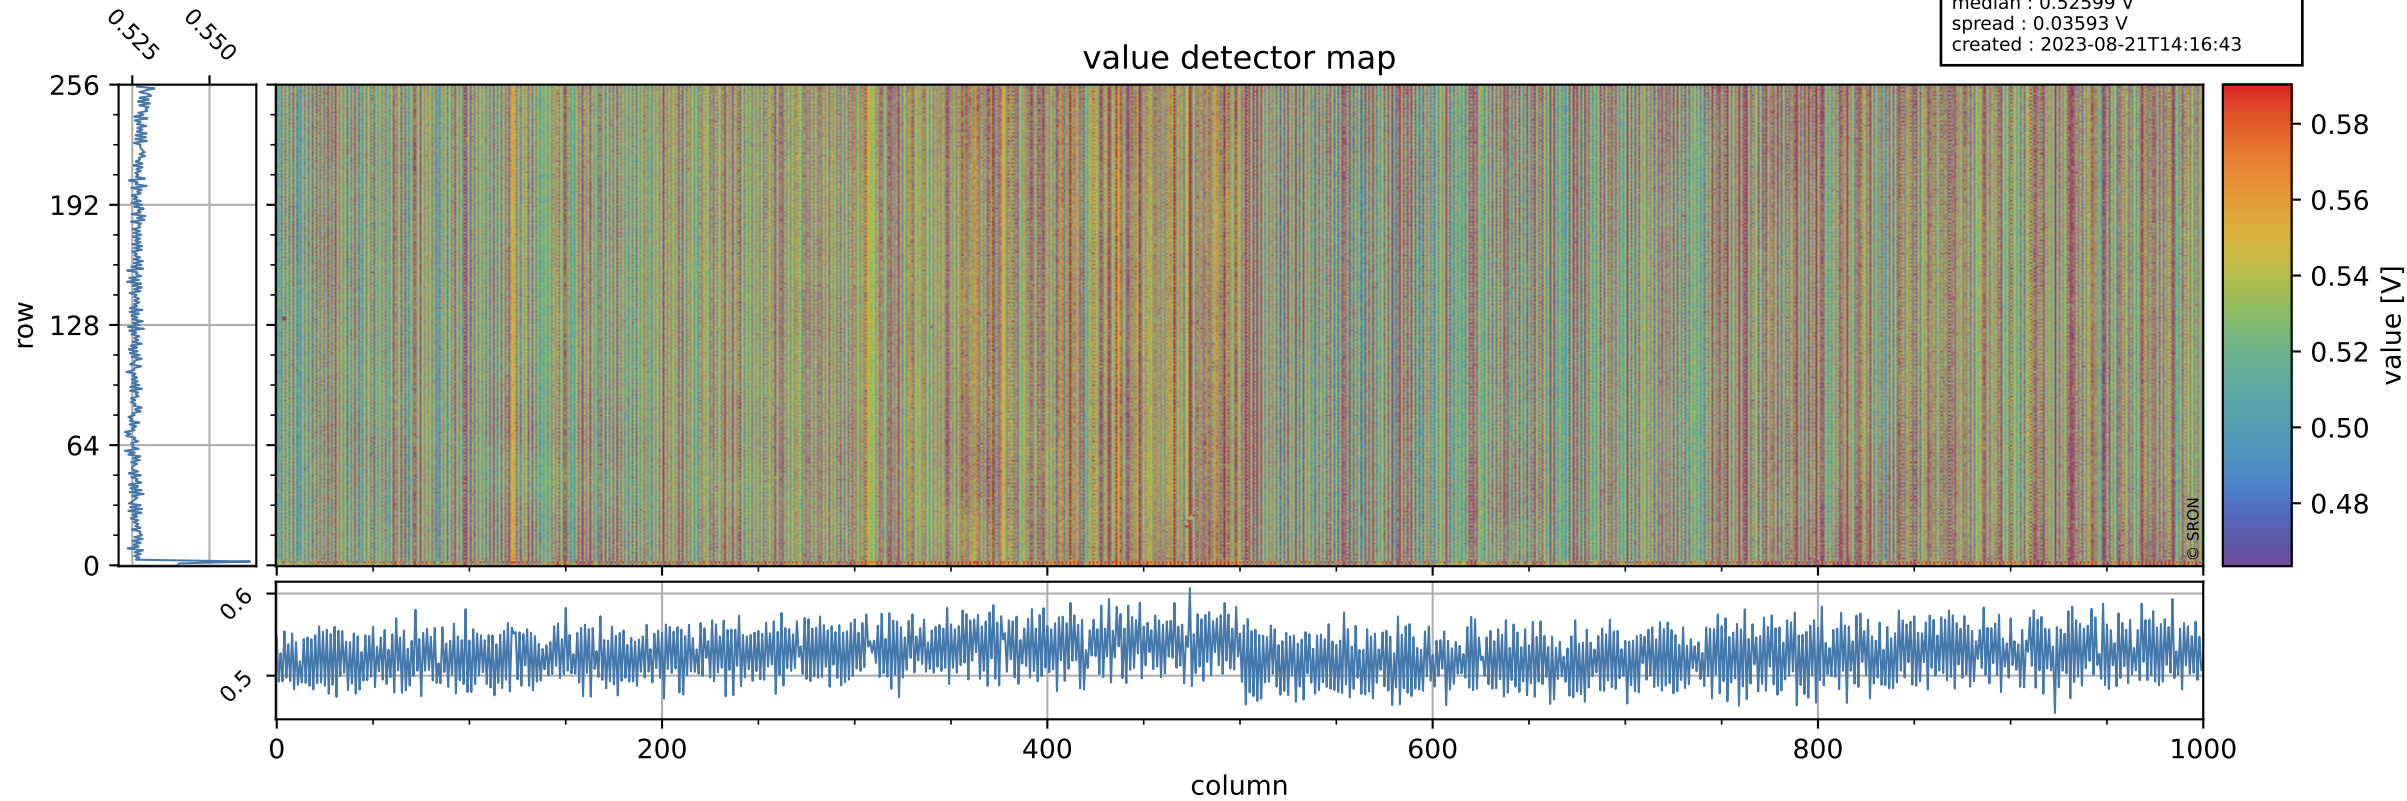

Tropomi SWIR offset (official)

orbits : 19 in [4237, 4282]
coverage : 2018-08-08 / 2018-08-11
median : 0.52599 V
spread : 0.03593 V
created : 2023-08-21T14:16:43

value detector map

Tropomi SWIR offset (official)

orbits : 19 in [4237, 4282]
coverage : 2018-08-08 / 2018-08-11
median : 34.086 μV
spread : 20.073 μV
created : 2023-08-21T14:16:43

Tropomi SWIR offset (official)

orbits : 19 in [4237, 4282]
coverage : 2018-08-08 / 2018-08-11
median : -0.030398 mV
spread : 0.32348 mV
created : 2023-08-21T14:16:43

value compared with SWIR offset CKD

Tropomi SWIR offset (official) ground-tracks of Sentinel-5P

orbits : 19 in [4237, 4282]
coverage : 2018-08-08 / 2018-08-11
created : 2023-08-21T14:16:44

Tropomi SWIR offset (official)

orbits : [2827, 4282]
coverage : 2018-04-30 / 2018-08-11
created : 2023-08-21T14:16:44

trend of detector median & temperatures