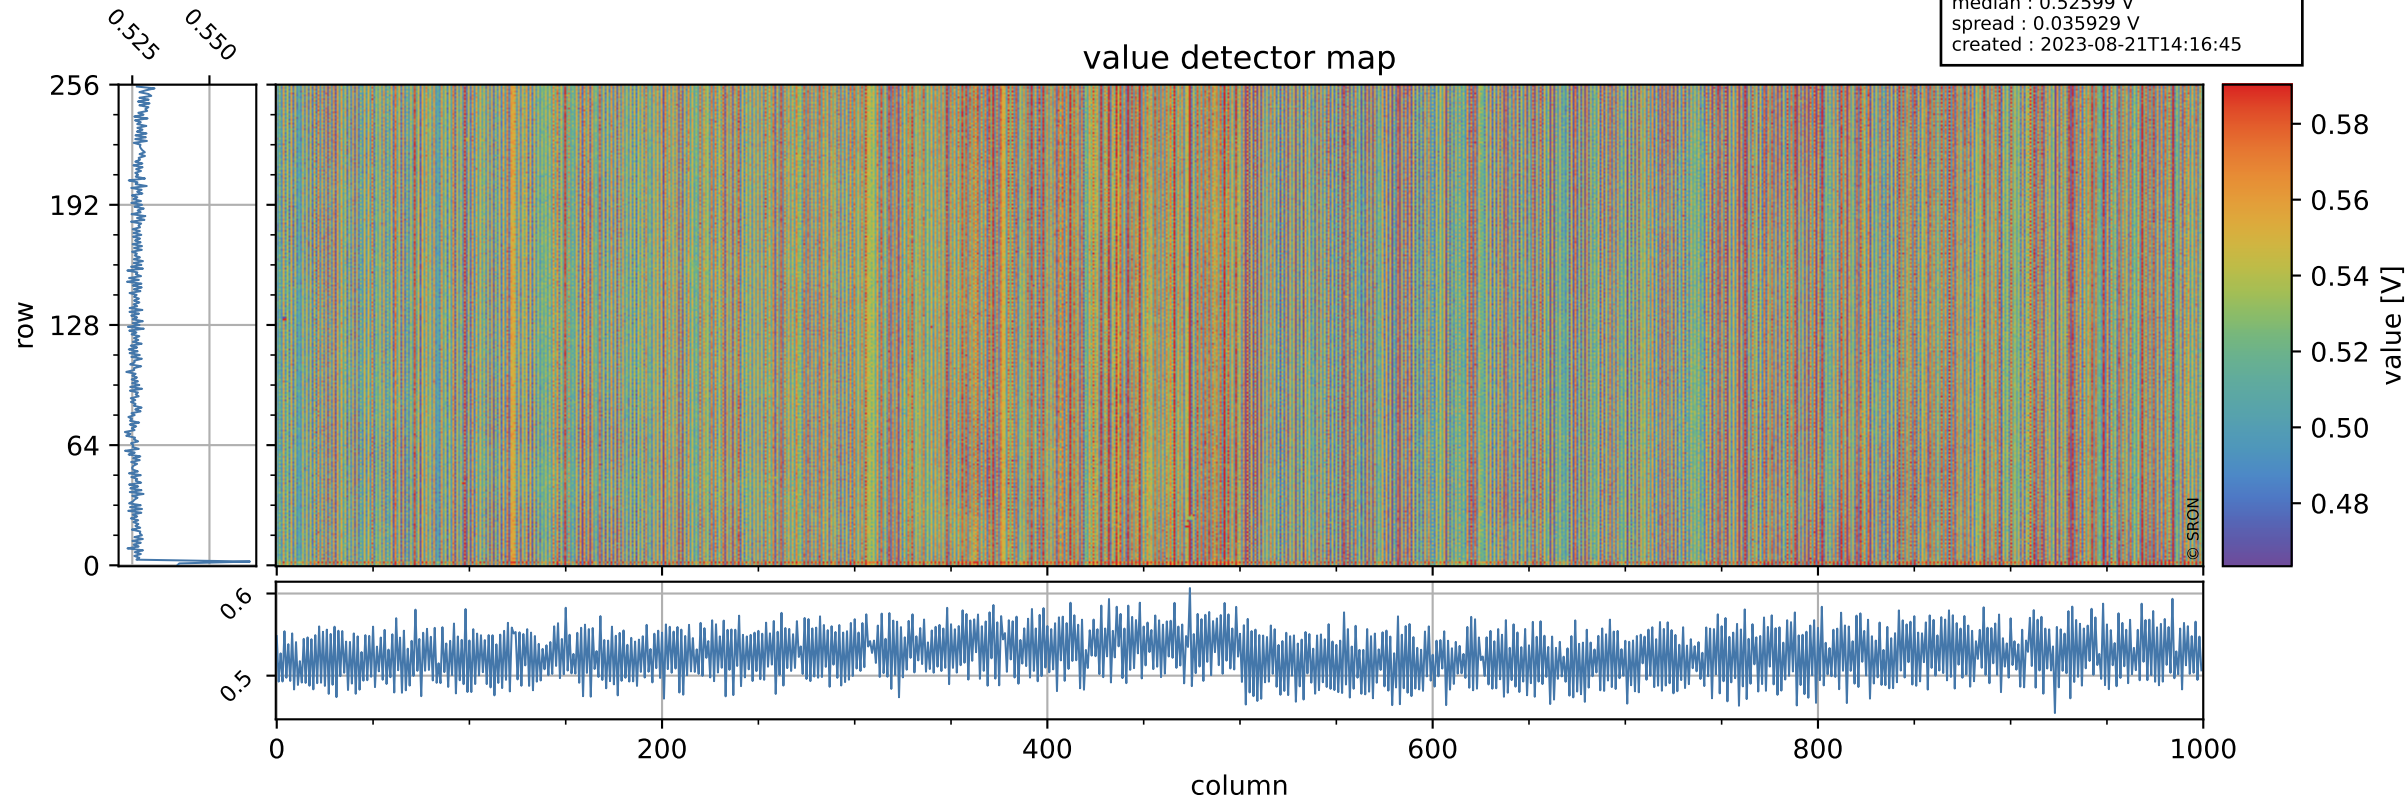

# Tropomi SWIR offset (official)

orbits : 13 in [4267, 4297]  
coverage : 2018-08-09 / 2018-08-11  
median : 0.52599 V  
spread : 0.035929 V  
created : 2023-08-21T14:16:45

## value detector map

# Tropomi SWIR offset (official)

orbits : 13 in [4267, 4297]  
coverage : 2018-08-09 / 2018-08-11  
median : 0.038204 mV  
spread : 0.02204 mV  
created : 2023-08-21T14:16:45

# Tropomi SWIR offset (official) ground-tracks of Sentinel-5P

orbits : 13 in [4267, 4297]  
coverage : 2018-08-09 / 2018-08-11  
created : 2023-08-21T14:16:45