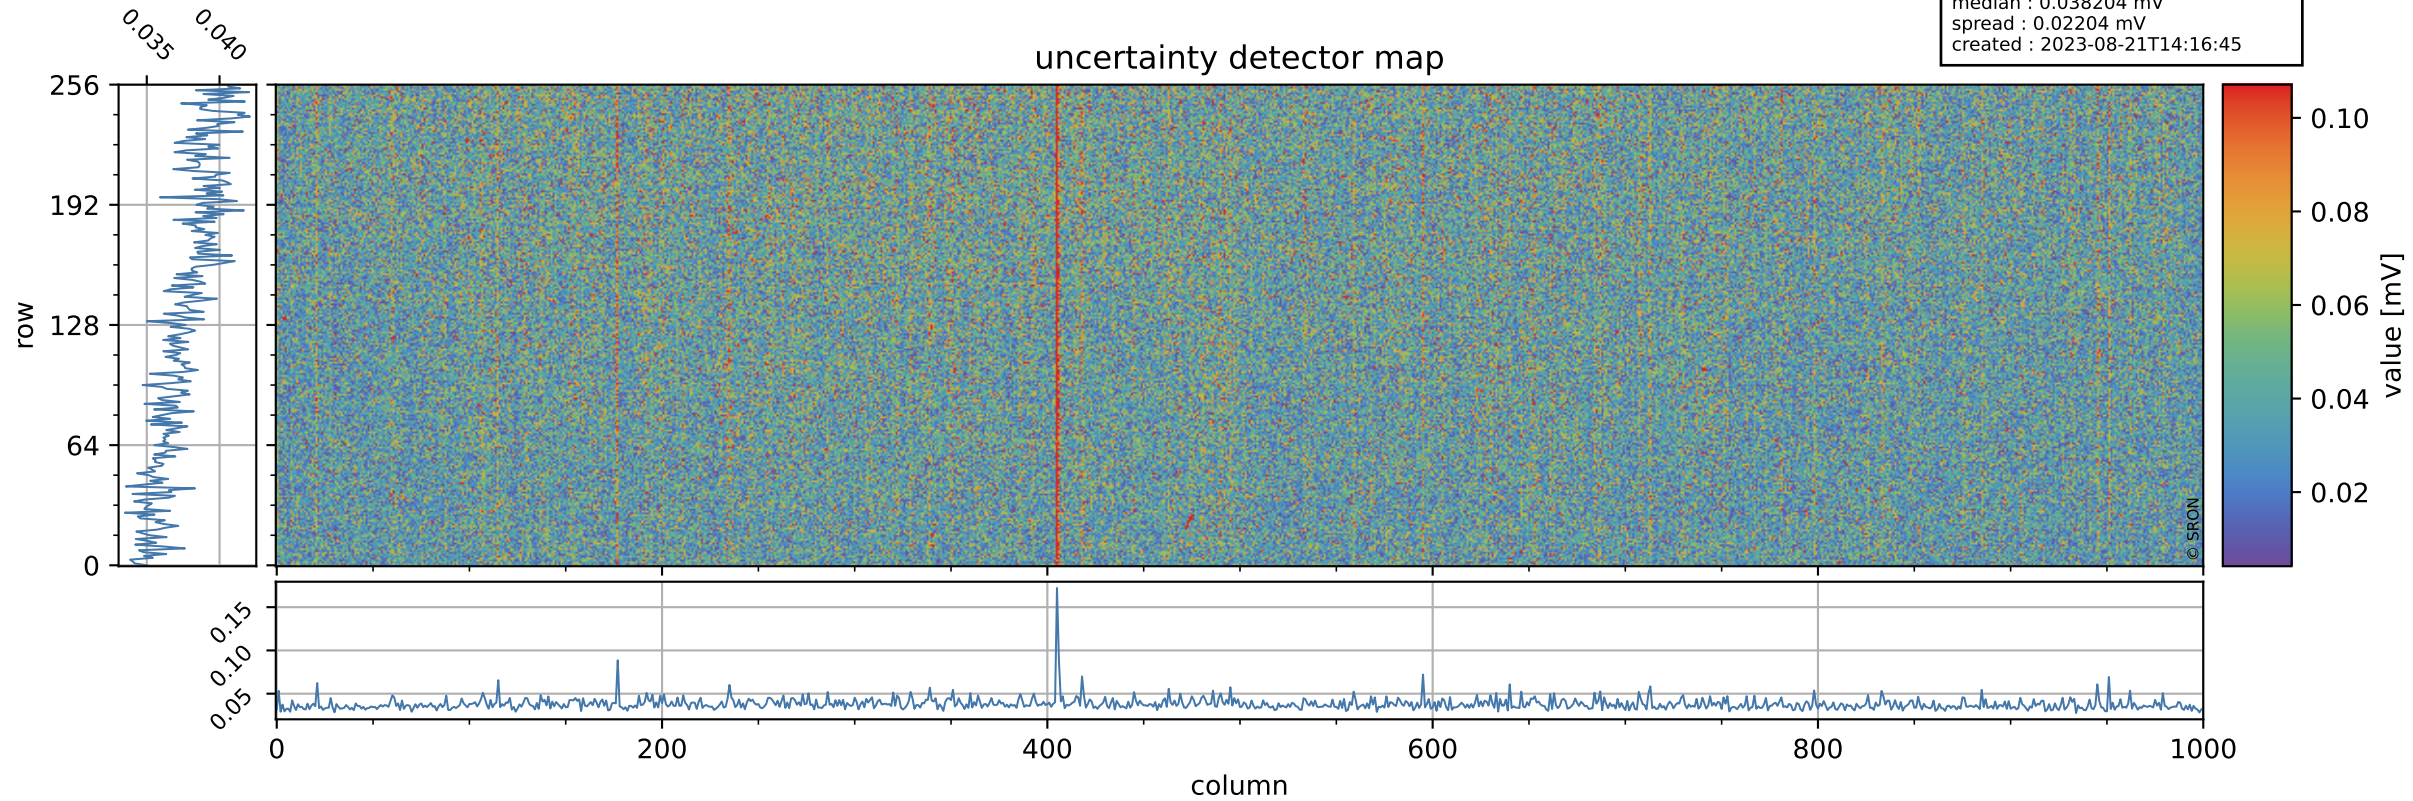

Tropomi SWIR offset (official)

orbits : 13 in [4267, 4297]
coverage : 2018-08-09 / 2018-08-11
median : 0.038204 mV
spread : 0.02204 mV
created : 2023-08-21T14:16:45

uncertainty detector map