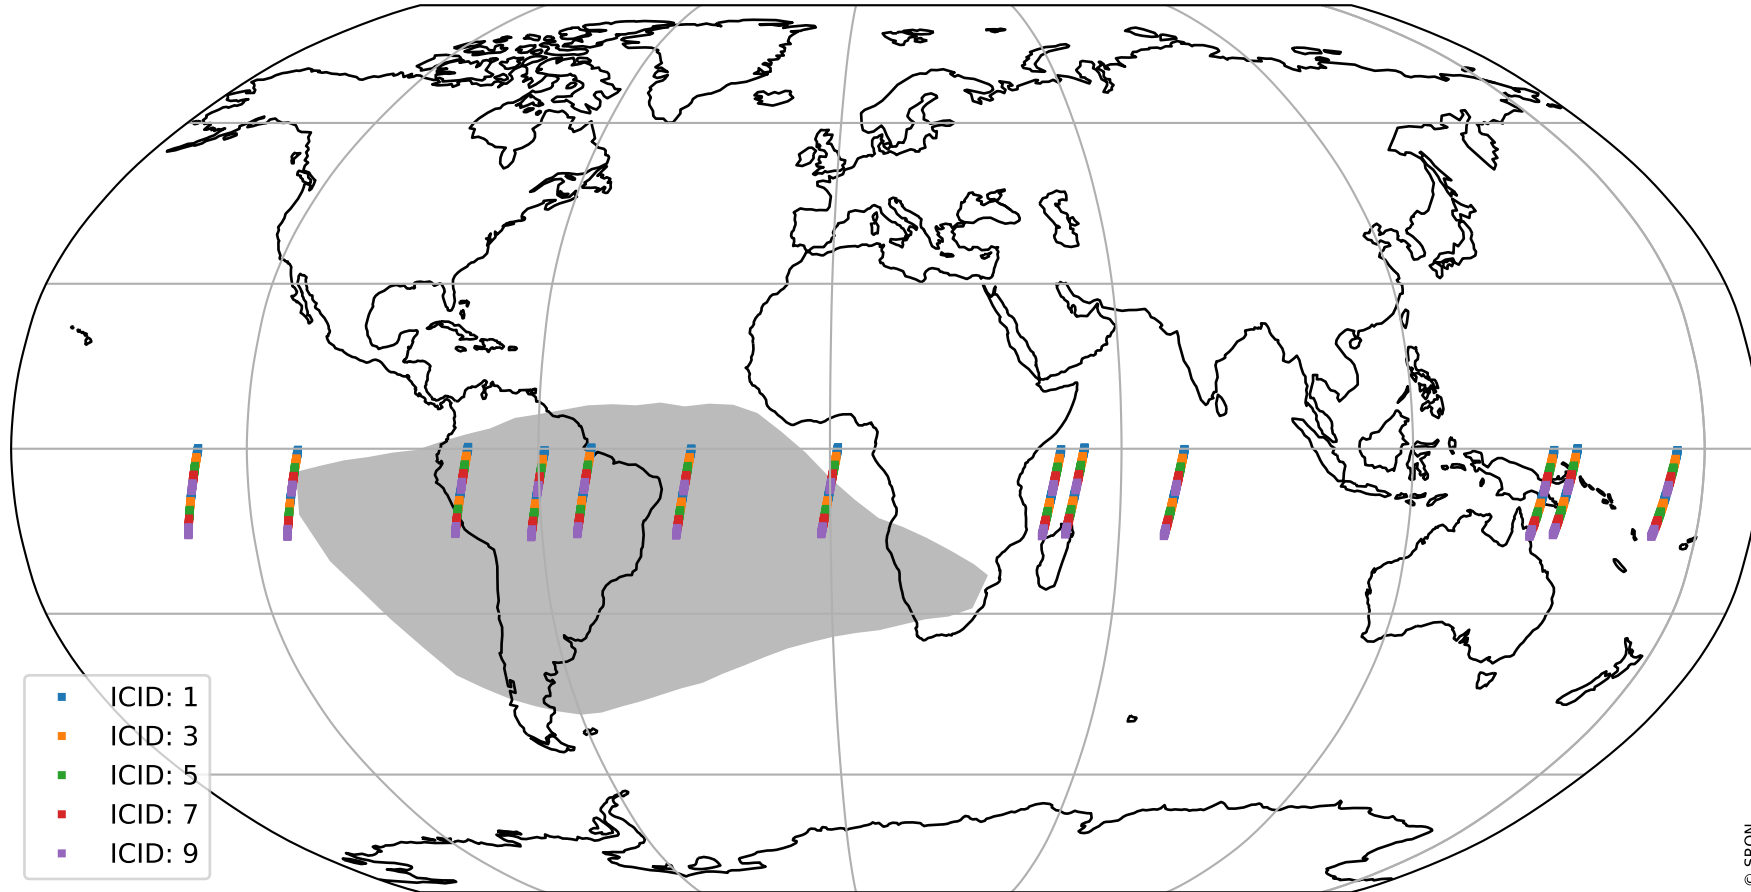

## uncertainty detector map

# Tropomi SWIR offset (official)

orbits : 13 in [4267, 4297]  
coverage : 2018-08-09 / 2018-08-11  
median : -0.027527 mV  
spread : 0.32635 mV  
created : 2023-08-21T14:16:45

value compared with SWIR offset CKD

# Tropomi SWIR offset (official) ground-tracks of Sentinel-5P

orbits : 13 in [4267, 4297]  
coverage : 2018-08-09 / 2018-08-11  
created : 2023-08-21T14:16:45

# Tropomi SWIR offset (official)

orbits : [2827, 4297]  
coverage : 2018-04-30 / 2018-08-11  
created : 2023-08-21T14:16:46