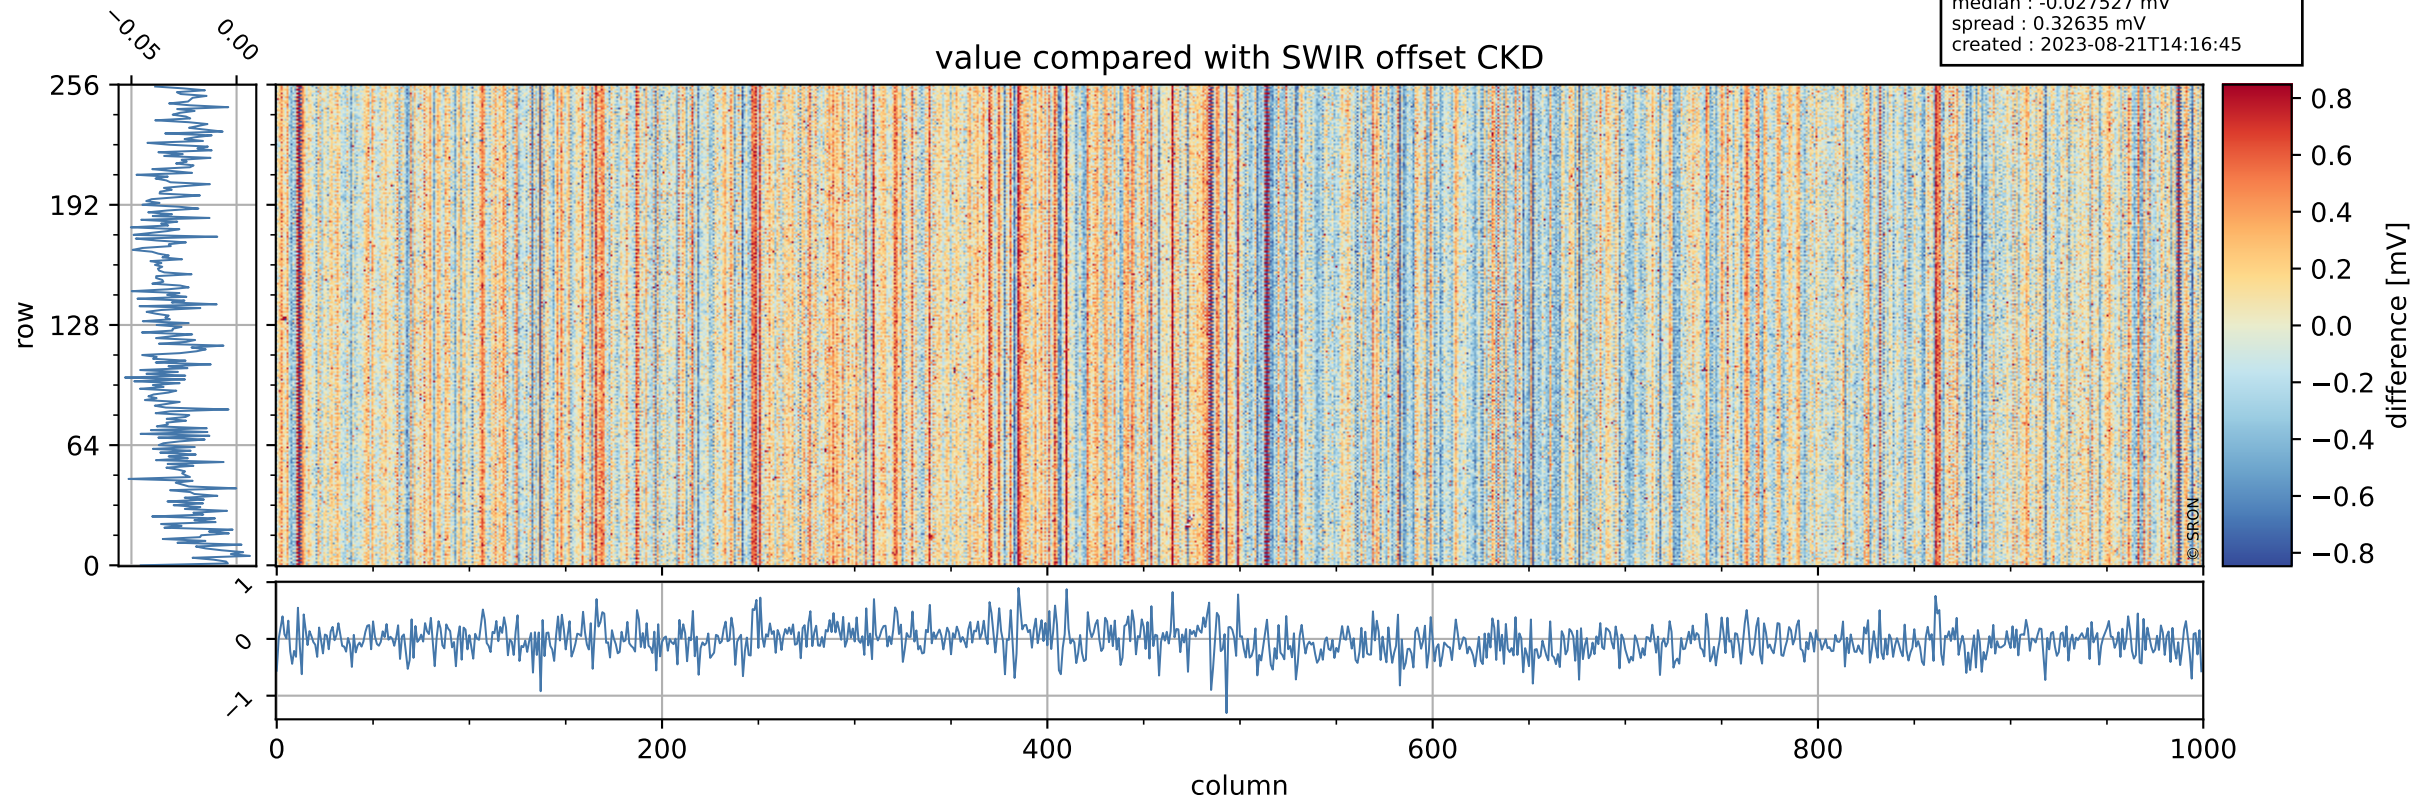

## value detector map

# Tropomi SWIR offset (official)

orbits : 13 in [4267, 4297]  
coverage : 2018-08-09 / 2018-08-11  
median : 0.038204 mV  
spread : 0.02204 mV  
created : 2023-08-21T14:16:45

# Tropomi SWIR offset (official)

orbits : 13 in [4267, 4297]  
coverage : 2018-08-09 / 2018-08-11  
median : -0.027527 mV  
spread : 0.32635 mV  
created : 2023-08-21T14:16:45

value compared with SWIR offset CKD

# Tropomi SWIR offset (official) ground-tracks of Sentinel-5P

orbits : 13 in [4267, 4297]  
coverage : 2018-08-09 / 2018-08-11  
created : 2023-08-21T14:16:45