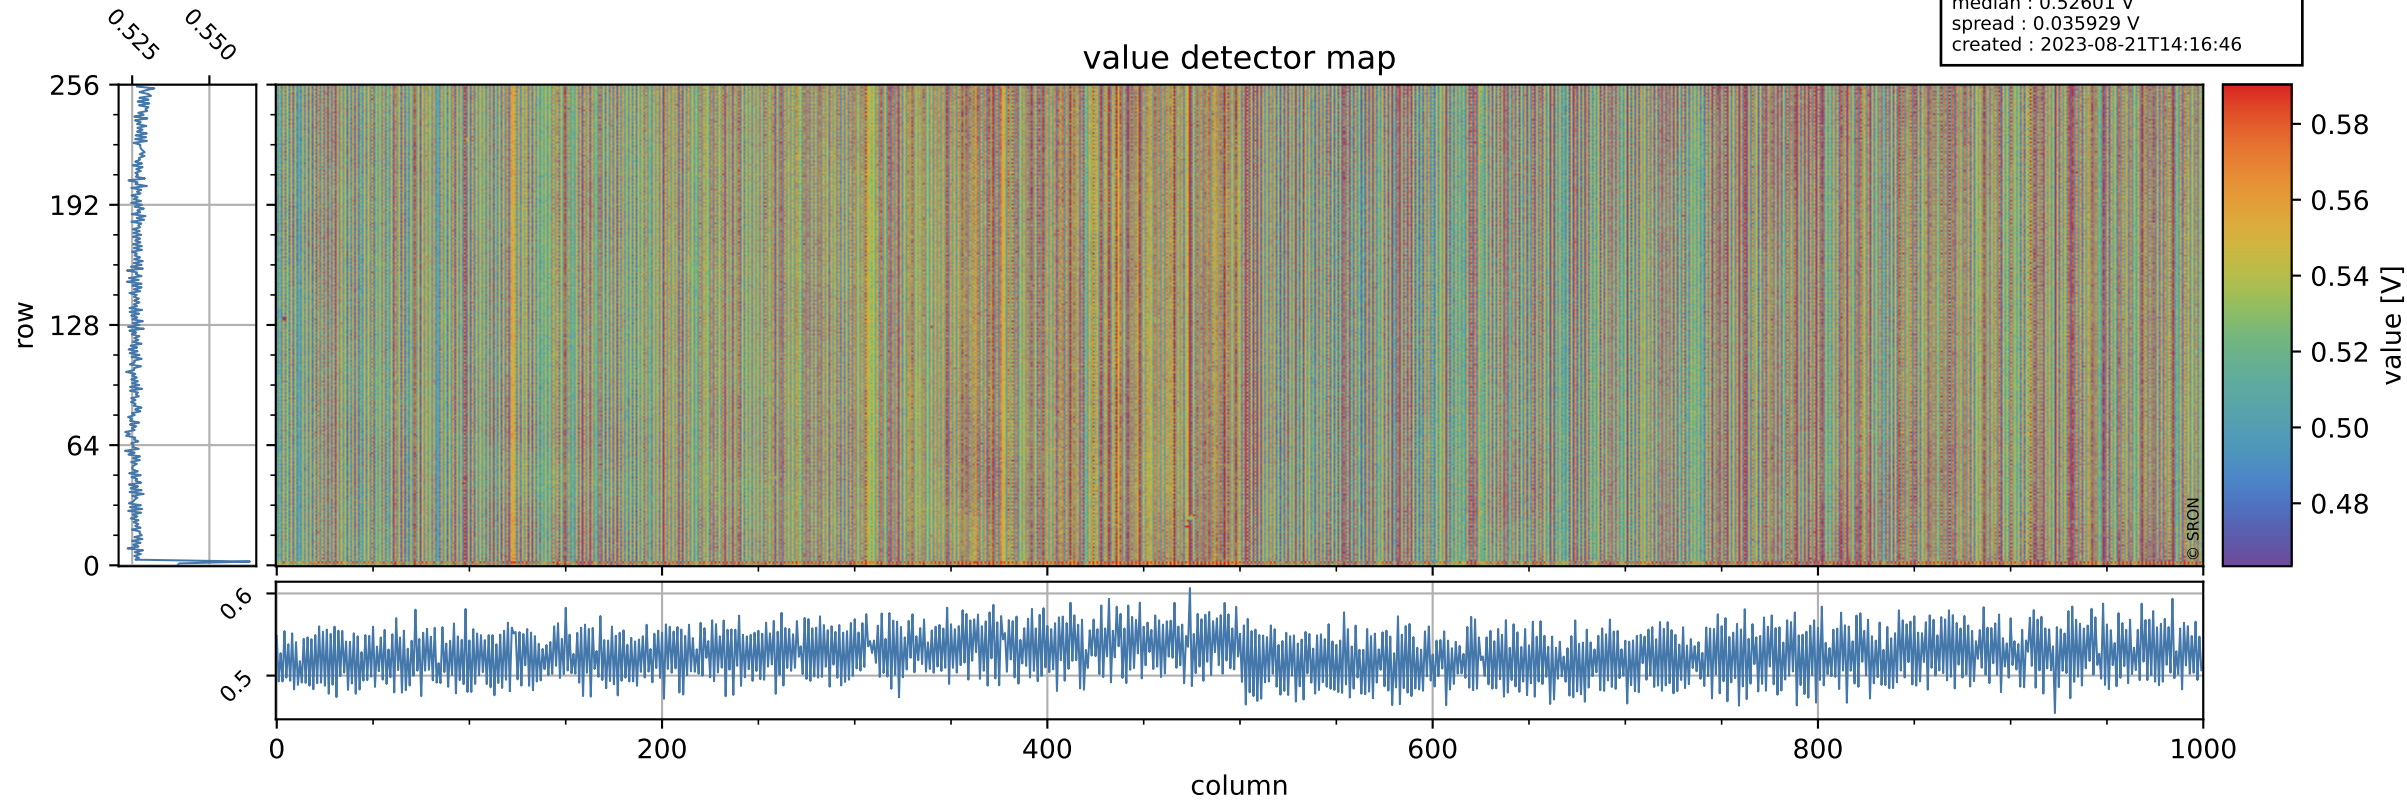

Tropomi SWIR offset (official)

orbits : 12 in [4267, 4312]
coverage : 2018-08-10 / 2018-08-13
median : 0.52601 V
spread : 0.035929 V
created : 2023-08-21T14:16:46

value detector map

Tropomi SWIR offset (official)

orbits : 12 in [4267, 4312]
coverage : 2018-08-10 / 2018-08-13
median : 0.04271 mV
spread : 0.024548 mV
created : 2023-08-21T14:16:47

uncertainty detector map

Tropomi SWIR offset (official)

orbits : 12 in [4267, 4312]
coverage : 2018-08-10 / 2018-08-13
median : -0.014407 mV
spread : 0.3255 mV
created : 2023-08-21T14:16:47

value compared with SWIR offset CKD

Tropomi SWIR offset (official) ground-tracks of Sentinel-5P

orbits : 12 in [4267, 4312]
coverage : 2018-08-10 / 2018-08-13
created : 2023-08-21T14:16:47

Tropomi SWIR offset (official)

orbits : [2827, 4312]
coverage : 2018-04-30 / 2018-08-13
created : 2023-08-21T14:16:47

trend of detector median & temperatures