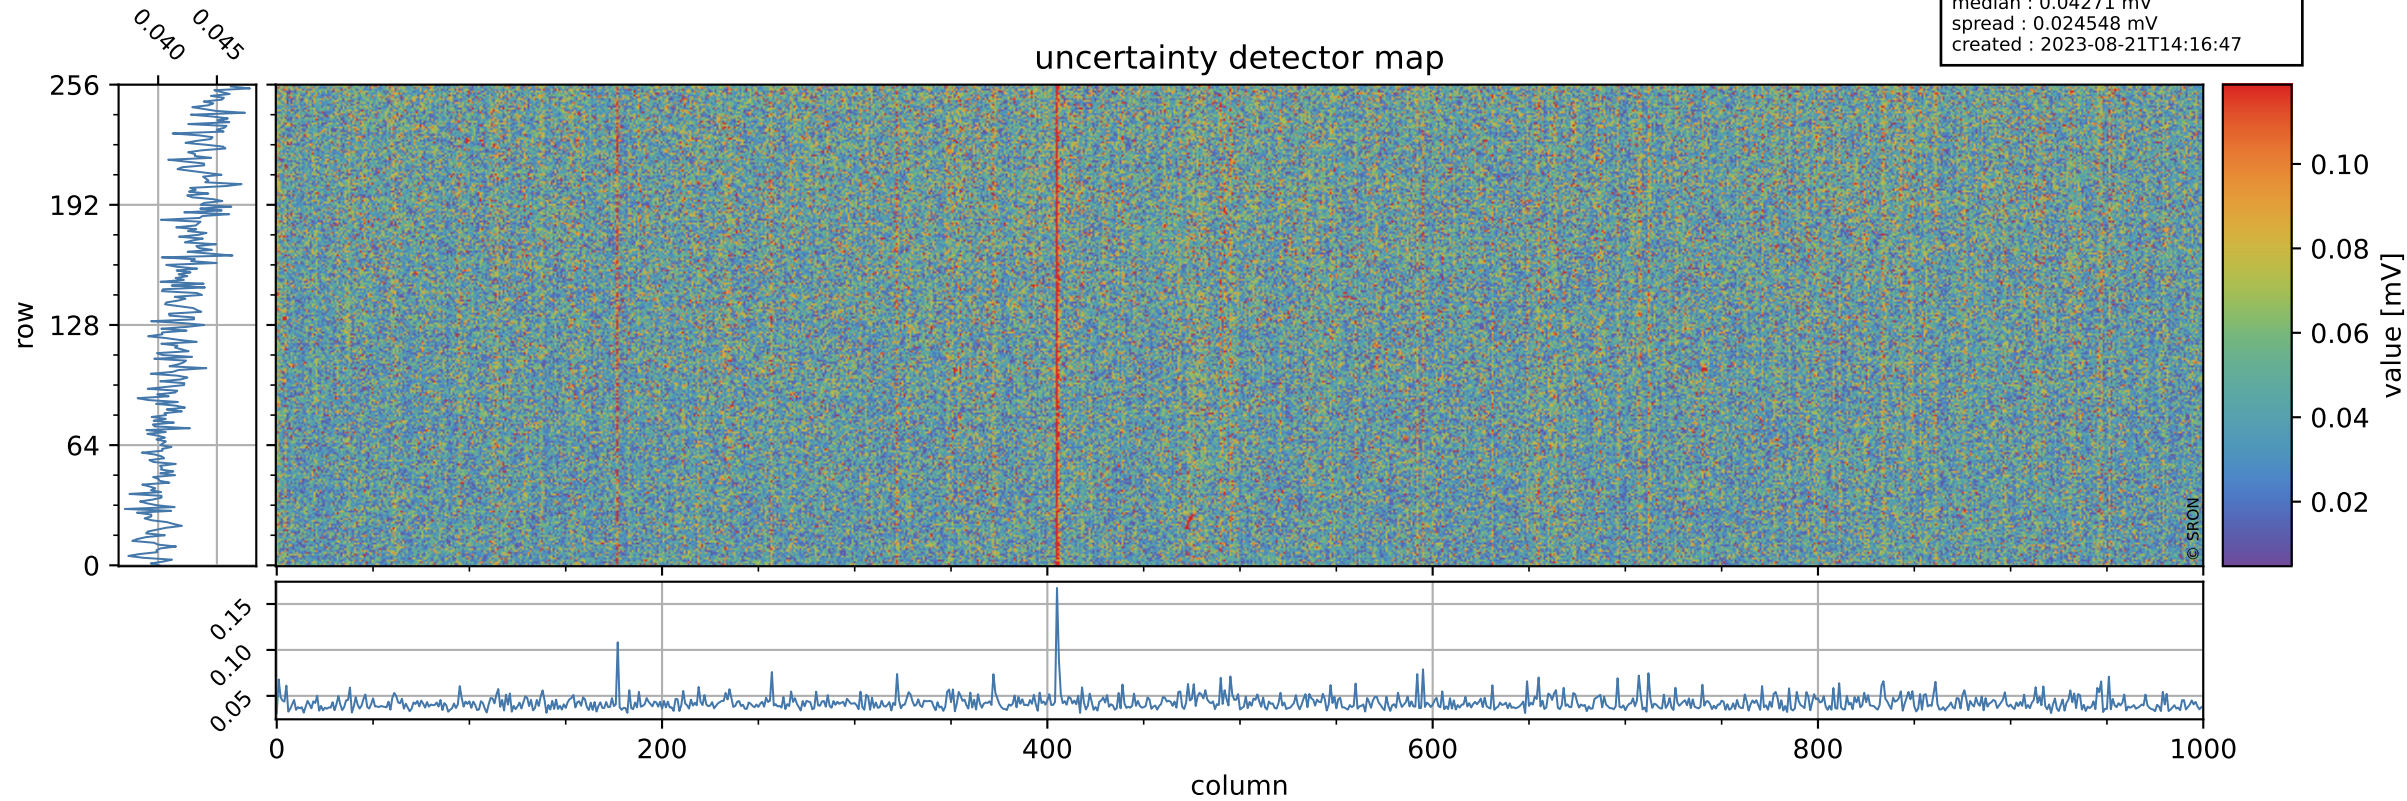

Tropomi SWIR offset (official)

orbits : 12 in [4267, 4312]
coverage : 2018-08-10 / 2018-08-13
median : 0.52601 V
spread : 0.035929 V
created : 2023-08-21T14:16:46

value detector map

Tropomi SWIR offset (official)

orbits : 12 in [4267, 4312]
coverage : 2018-08-10 / 2018-08-13
median : 0.04271 mV
spread : 0.024548 mV
created : 2023-08-21T14:16:47

uncertainty detector map

Tropomi SWIR offset (official)

orbits : 12 in [4267, 4312]
coverage : 2018-08-10 / 2018-08-13
median : -0.014407 mV
spread : 0.3255 mV
created : 2023-08-21T14:16:47

value compared with SWIR offset CKD

Tropomi SWIR offset (official) ground-tracks of Sentinel-5P

orbits : 12 in [4267, 4312]
coverage : 2018-08-10 / 2018-08-13
created : 2023-08-21T14:16:47

Tropomi SWIR offset (official)

orbits : [2827, 4312]
coverage : 2018-04-30 / 2018-08-13
created : 2023-08-21T14:16:47

trend of detector median & temperatures