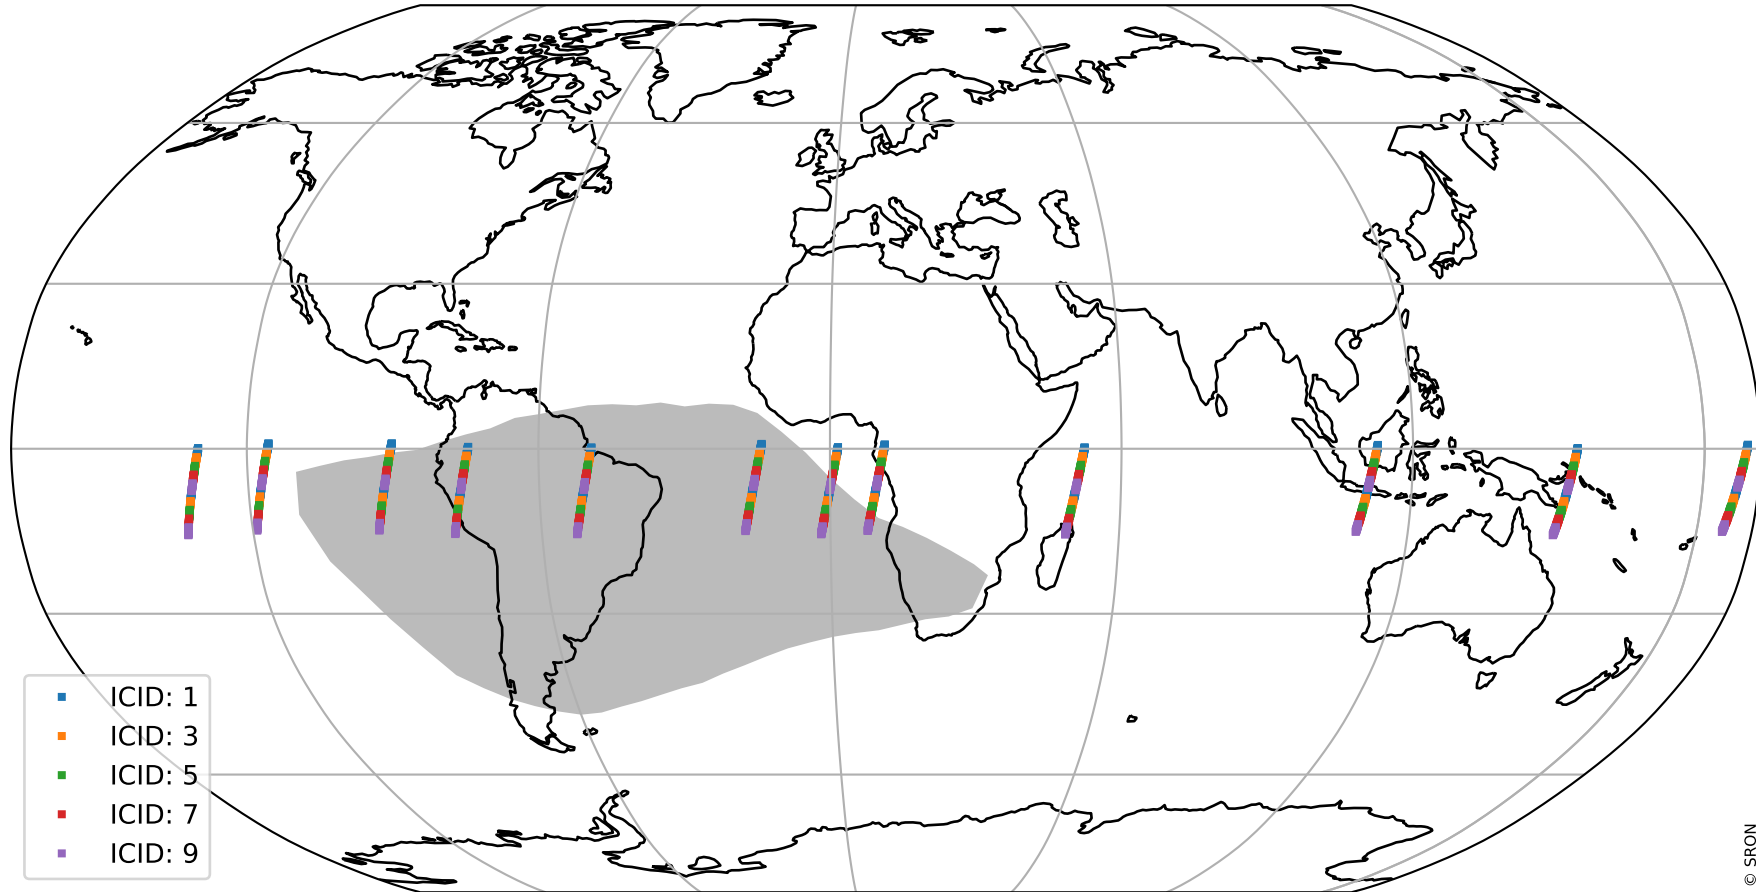

Tropomi SWIR offset (official)

orbits : 12 in [4267, 4312]
coverage : 2018-08-10 / 2018-08-13
median : 0.52601 V
spread : 0.035929 V
created : 2023-08-21T14:16:46

value detector map

Tropomi SWIR offset (official)

orbits : 12 in [4267, 4312]
coverage : 2018-08-10 / 2018-08-13
median : 0.04271 mV
spread : 0.024548 mV
created : 2023-08-21T14:16:47

uncertainty detector map

Tropomi SWIR offset (official)

orbits : 12 in [4267, 4312]
coverage : 2018-08-10 / 2018-08-13
median : -0.014407 mV
spread : 0.3255 mV
created : 2023-08-21T14:16:47

value compared with SWIR offset CKD

Tropomi SWIR offset (official) ground-tracks of Sentinel-5P

orbits : 12 in [4267, 4312]
coverage : 2018-08-10 / 2018-08-13
created : 2023-08-21T14:16:47

Tropomi SWIR offset (official)

orbits : [2827, 4312]
coverage : 2018-04-30 / 2018-08-13
created : 2023-08-21T14:16:47

trend of detector median & temperatures