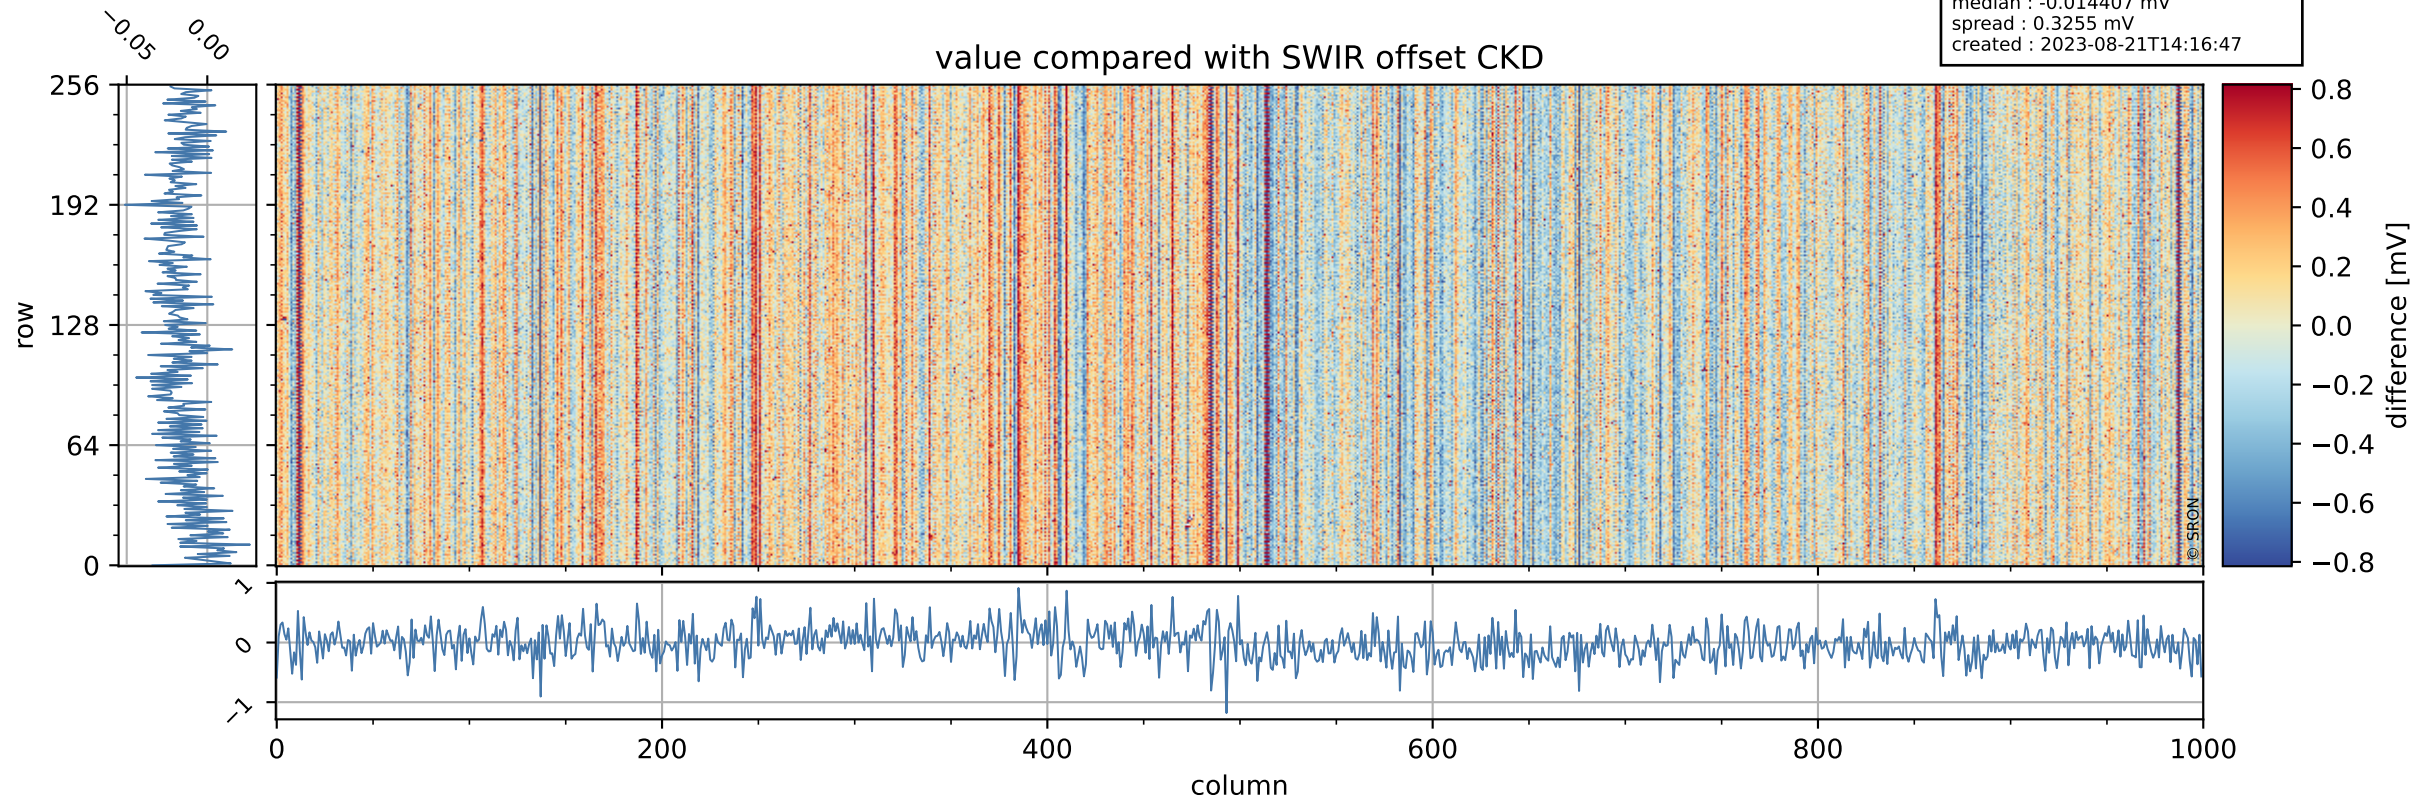

Tropomi SWIR offset (official)

orbits : 12 in [4267, 4312]
coverage : 2018-08-10 / 2018-08-13
median : 0.52601 V
spread : 0.035929 V
created : 2023-08-21T14:16:46

value detector map

Tropomi SWIR offset (official)

orbits : 12 in [4267, 4312]
coverage : 2018-08-10 / 2018-08-13
median : 0.04271 mV
spread : 0.024548 mV
created : 2023-08-21T14:16:47

uncertainty detector map

Tropomi SWIR offset (official)

orbits : 12 in [4267, 4312]
coverage : 2018-08-10 / 2018-08-13
median : -0.014407 mV
spread : 0.3255 mV
created : 2023-08-21T14:16:47

value compared with SWIR offset CKD

Tropomi SWIR offset (official) ground-tracks of Sentinel-5P

orbits : 12 in [4267, 4312]
coverage : 2018-08-10 / 2018-08-13
created : 2023-08-21T14:16:47

Tropomi SWIR offset (official)

orbits : [2827, 4312]
coverage : 2018-04-30 / 2018-08-13
created : 2023-08-21T14:16:47

trend of detector median & temperatures