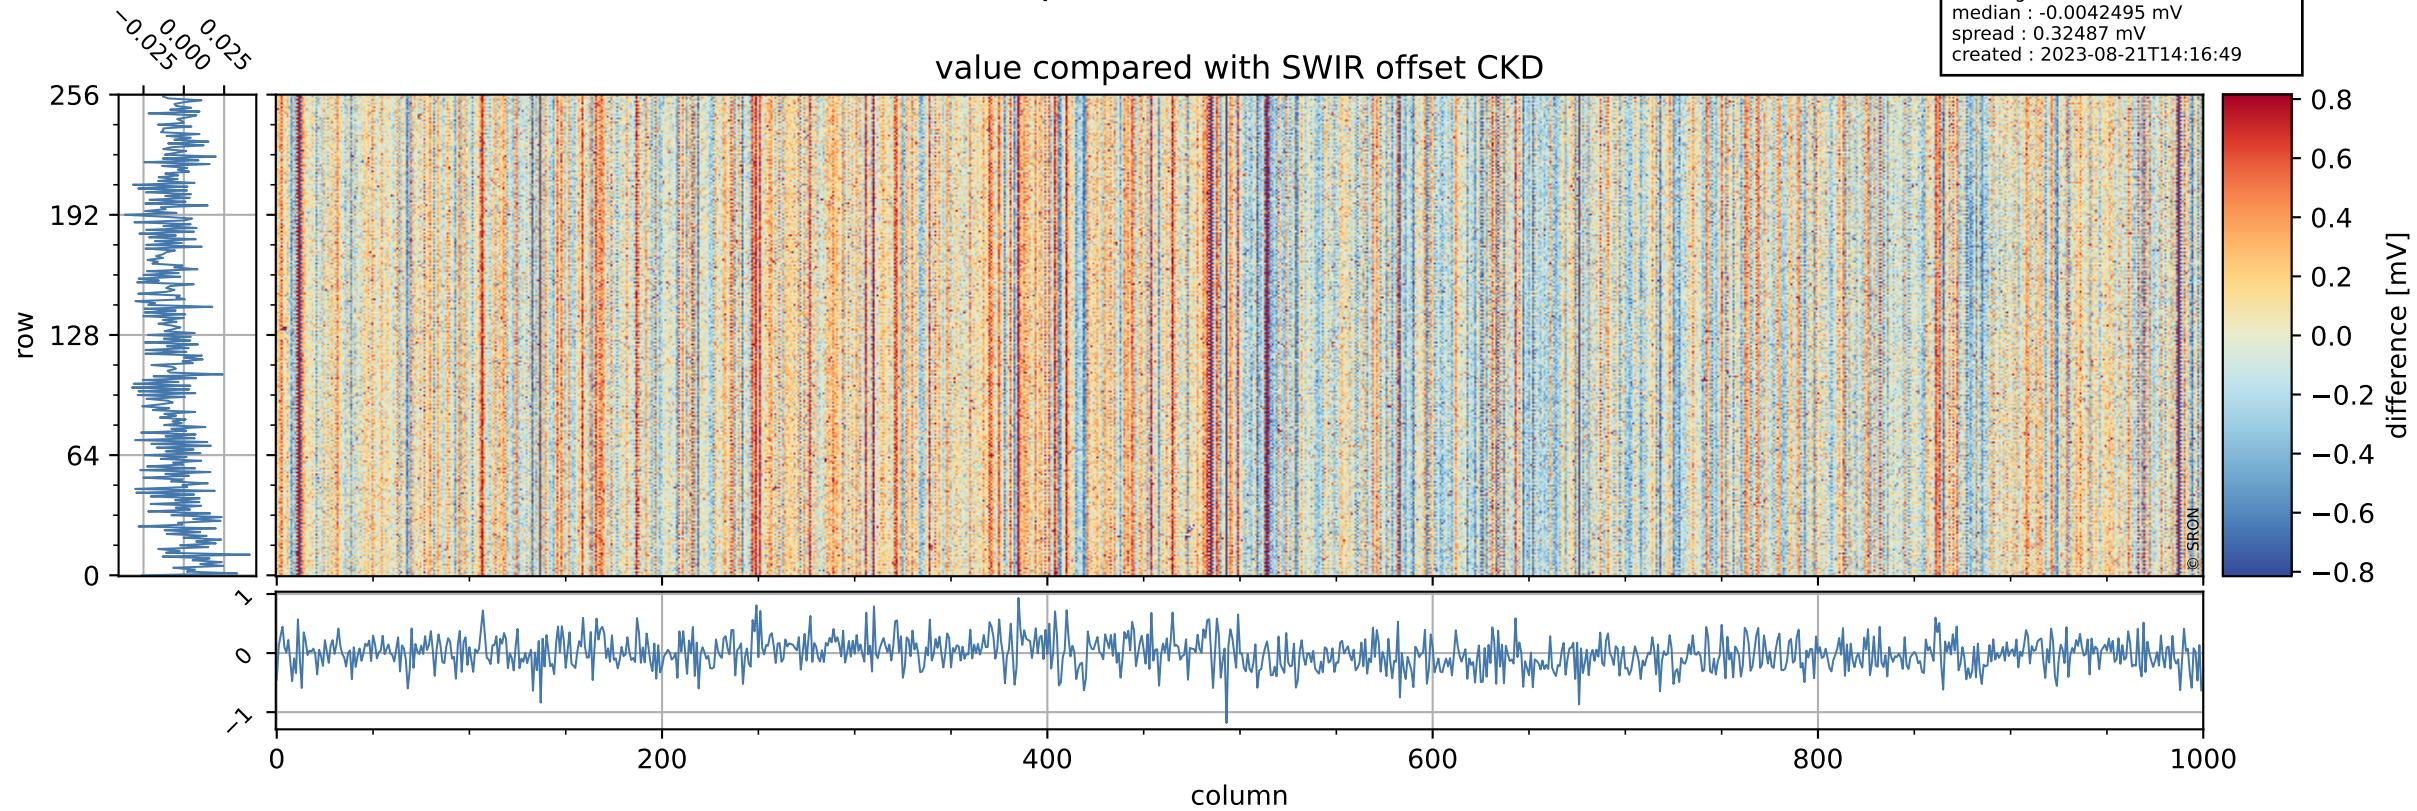

Tropomi SWIR offset (official)

orbits : 13 in [4297, 4327]
coverage : 2018-08-12 / 2018-08-14
median : 0.52602 V
spread : 0.035927 V
created : 2023-08-21T14:16:48

value detector map

Tropomi SWIR offset (official)

orbits : 13 in [4297, 4327]
coverage : 2018-08-12 / 2018-08-14
median : 0.038121 mV
spread : 0.022193 mV
created : 2023-08-21T14:16:48

uncertainty detector map

Tropomi SWIR offset (official)

orbits : 13 in [4297, 4327]
coverage : 2018-08-12 / 2018-08-14
median : -0.0042495 mV
spread : 0.32487 mV
created : 2023-08-21T14:16:49

value compared with SWIR offset CKD

Tropomi SWIR offset (official) ground-tracks of Sentinel-5P

orbits : 13 in [4297, 4327]
coverage : 2018-08-12 / 2018-08-14
created : 2023-08-21T14:16:49

Tropomi SWIR offset (official)

orbits : [2827, 4327]
coverage : 2018-04-30 / 2018-08-14
created : 2023-08-21T14:16:49

trend of detector median & temperatures