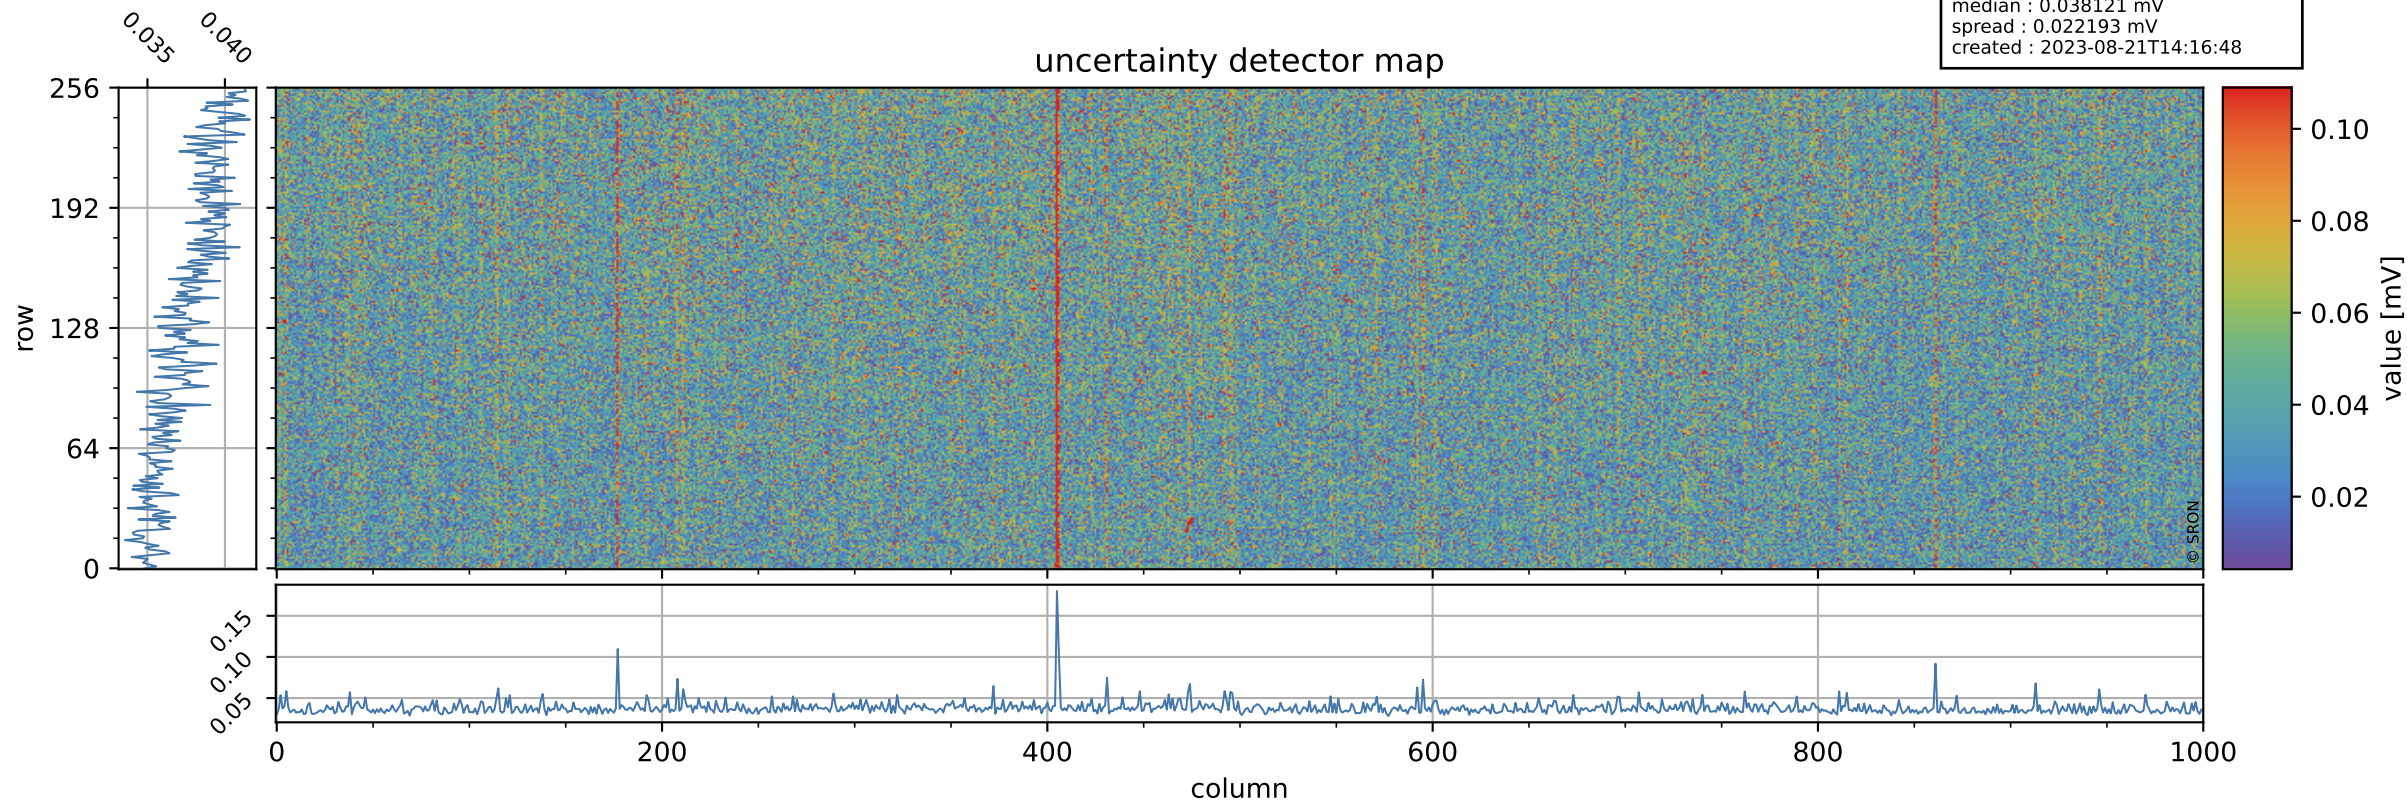

Tropomi SWIR offset (official)

orbits : 13 in [4297, 4327]
coverage : 2018-08-12 / 2018-08-14
median : 0.52602 V
spread : 0.035927 V
created : 2023-08-21T14:16:48

value detector map

Tropomi SWIR offset (official)

orbits : 13 in [4297, 4327]
coverage : 2018-08-12 / 2018-08-14
median : 0.038121 mV
spread : 0.022193 mV
created : 2023-08-21T14:16:48

uncertainty detector map

Tropomi SWIR offset (official)

orbits : 13 in [4297, 4327]
coverage : 2018-08-12 / 2018-08-14
median : -0.0042495 mV
spread : 0.32487 mV
created : 2023-08-21T14:16:49

value compared with SWIR offset CKD

Tropomi SWIR offset (official) ground-tracks of Sentinel-5P

orbits : 13 in [4297, 4327]
coverage : 2018-08-12 / 2018-08-14
created : 2023-08-21T14:16:49

Tropomi SWIR offset (official)

orbits : [2827, 4327]
coverage : 2018-04-30 / 2018-08-14
created : 2023-08-21T14:16:49

trend of detector median & temperatures