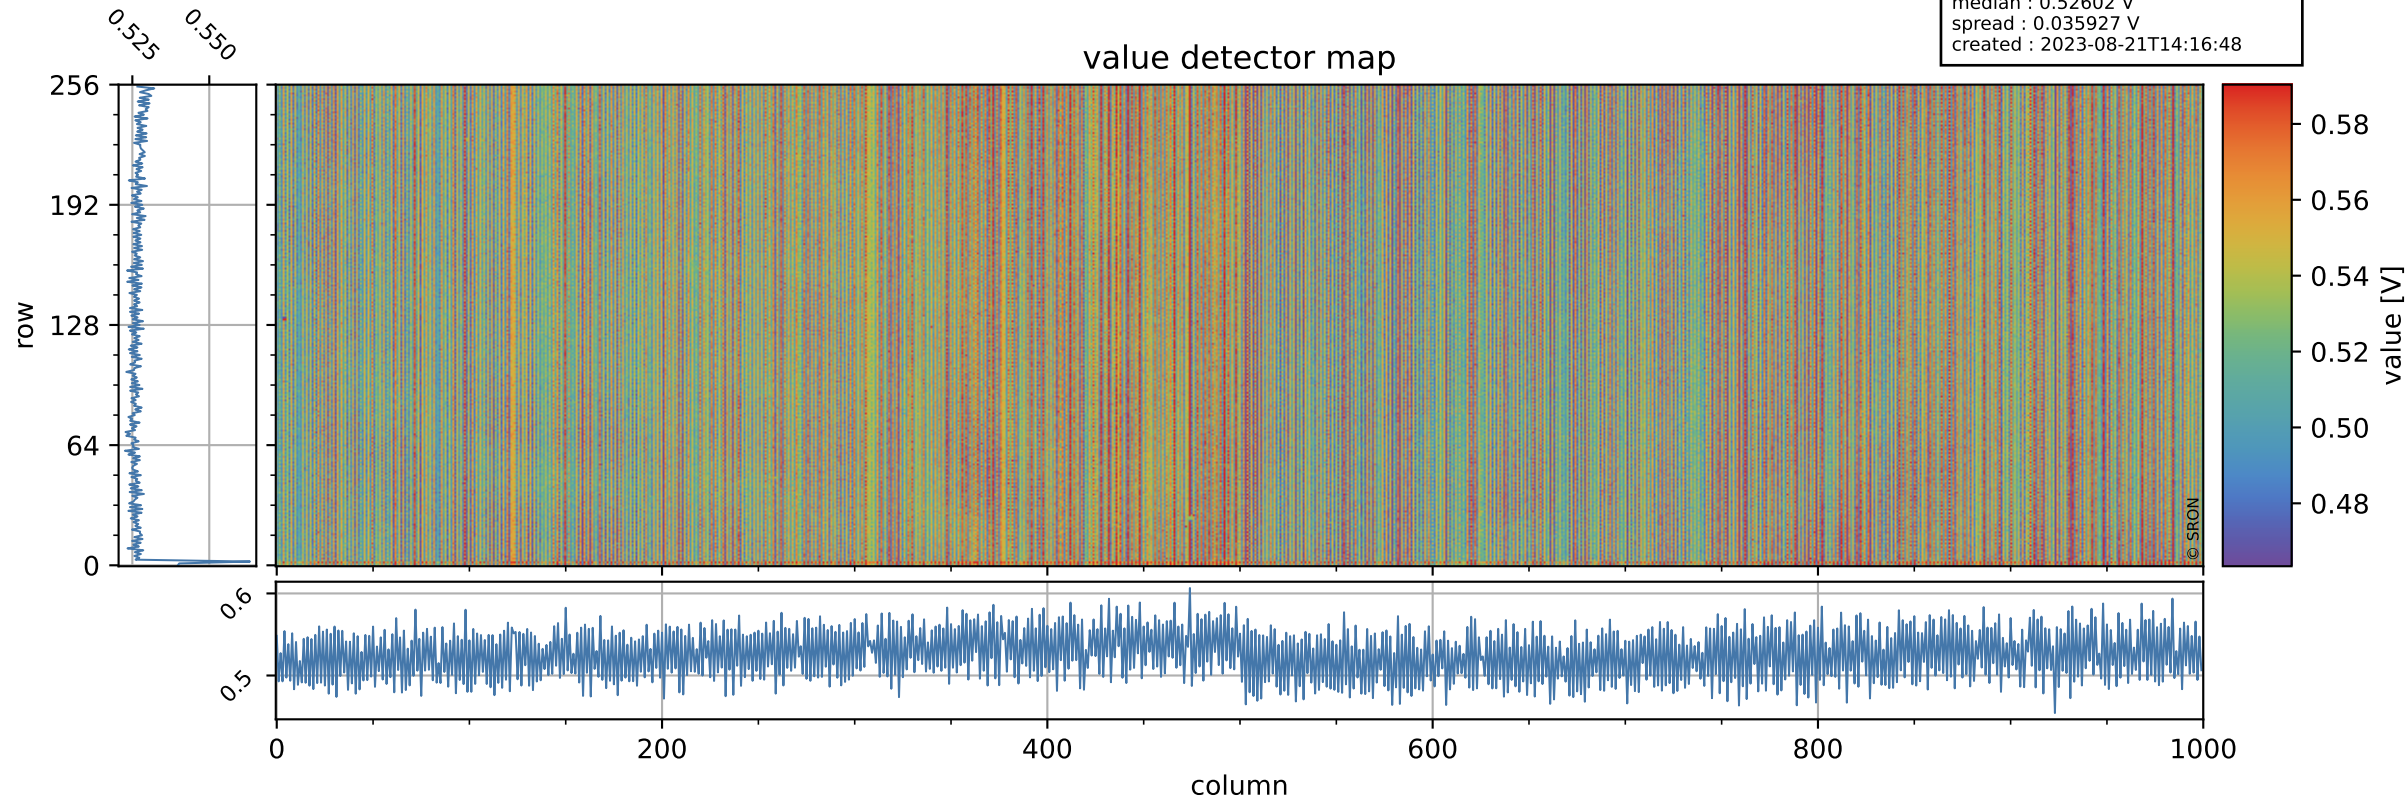

Tropomi SWIR offset (official)

orbits : 13 in [4297, 4327]
coverage : 2018-08-12 / 2018-08-14
median : 0.52602 V
spread : 0.035927 V
created : 2023-08-21T14:16:48

value detector map

Tropomi SWIR offset (official)

orbits : 13 in [4297, 4327]
coverage : 2018-08-12 / 2018-08-14
median : 0.038121 mV
spread : 0.022193 mV
created : 2023-08-21T14:16:48

uncertainty detector map

Tropomi SWIR offset (official)

orbits : 13 in [4297, 4327]
coverage : 2018-08-12 / 2018-08-14
median : -0.0042495 mV
spread : 0.32487 mV
created : 2023-08-21T14:16:49

value compared with SWIR offset CKD

Tropomi SWIR offset (official) ground-tracks of Sentinel-5P

orbits : 13 in [4297, 4327]
coverage : 2018-08-12 / 2018-08-14
created : 2023-08-21T14:16:49

Tropomi SWIR offset (official)

orbits : [2827, 4327]
coverage : 2018-04-30 / 2018-08-14
created : 2023-08-21T14:16:49

trend of detector median & temperatures