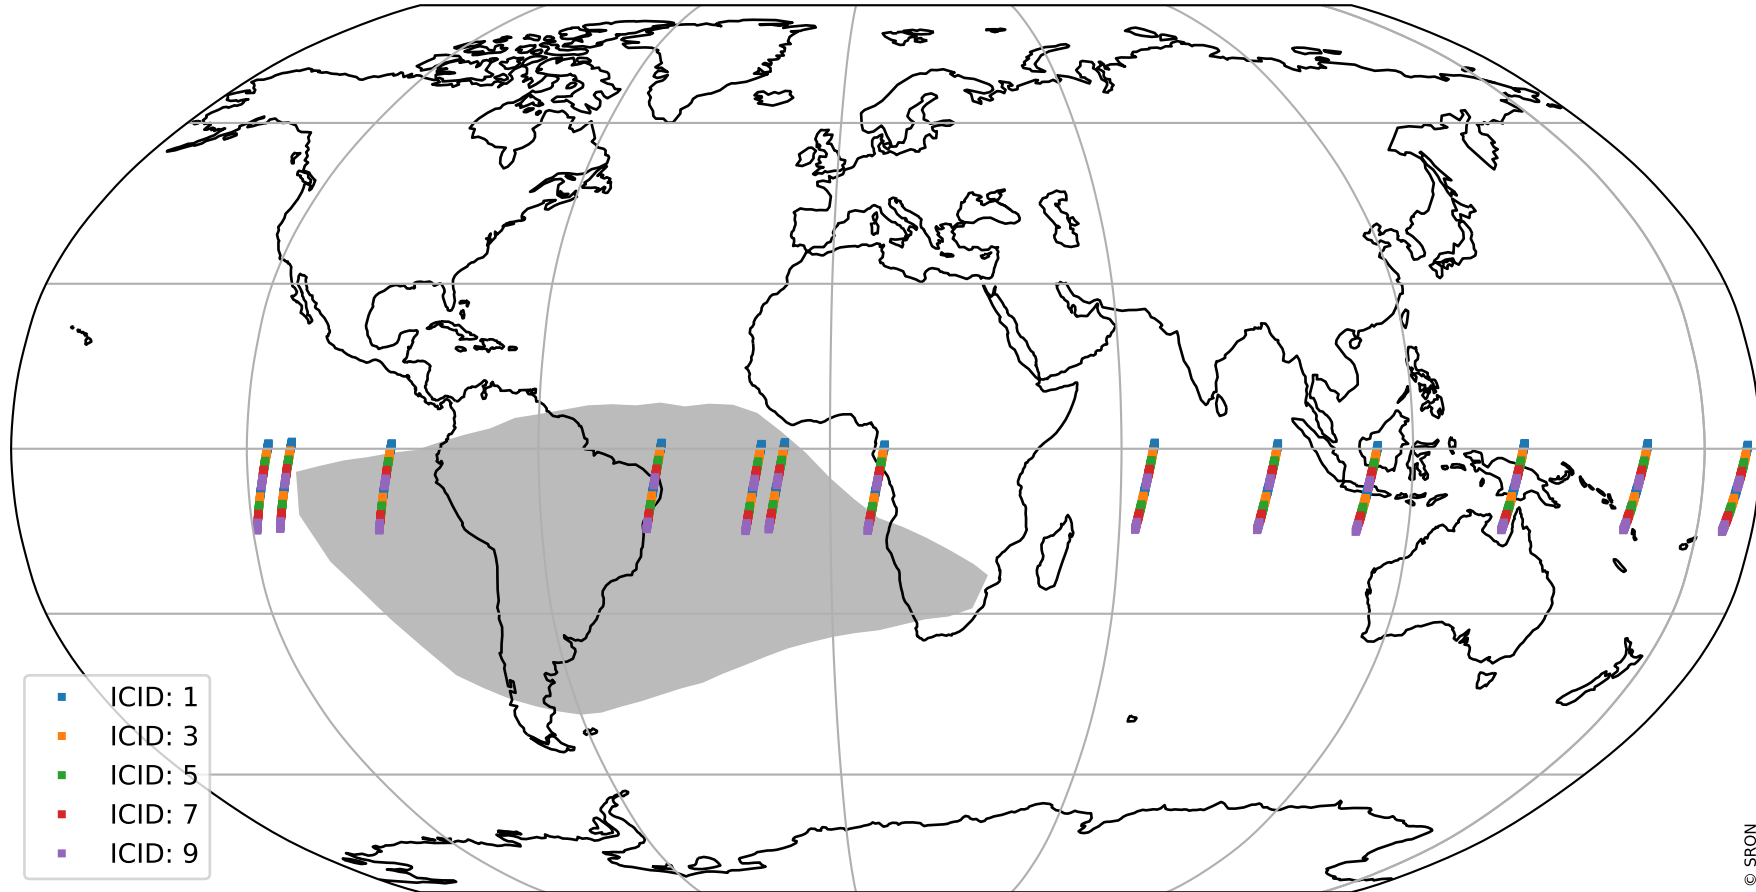

Tropomi SWIR offset (official)

orbits : 13 in [4297, 4327]
coverage : 2018-08-12 / 2018-08-14
median : 0.52602 V
spread : 0.035927 V
created : 2023-08-21T14:16:48

value detector map

Tropomi SWIR offset (official)

orbits : 13 in [4297, 4327]
coverage : 2018-08-12 / 2018-08-14
median : 0.038121 mV
spread : 0.022193 mV
created : 2023-08-21T14:16:48

uncertainty detector map

Tropomi SWIR offset (official)

orbits : 13 in [4297, 4327]
coverage : 2018-08-12 / 2018-08-14
median : -0.0042495 mV
spread : 0.32487 mV
created : 2023-08-21T14:16:49

value compared with SWIR offset CKD

Tropomi SWIR offset (official) ground-tracks of Sentinel-5P

orbits : 13 in [4297, 4327]
coverage : 2018-08-12 / 2018-08-14
created : 2023-08-21T14:16:49

Tropomi SWIR offset (official)

orbits : [2827, 4327]
coverage : 2018-04-30 / 2018-08-14
created : 2023-08-21T14:16:49

trend of detector median & temperatures