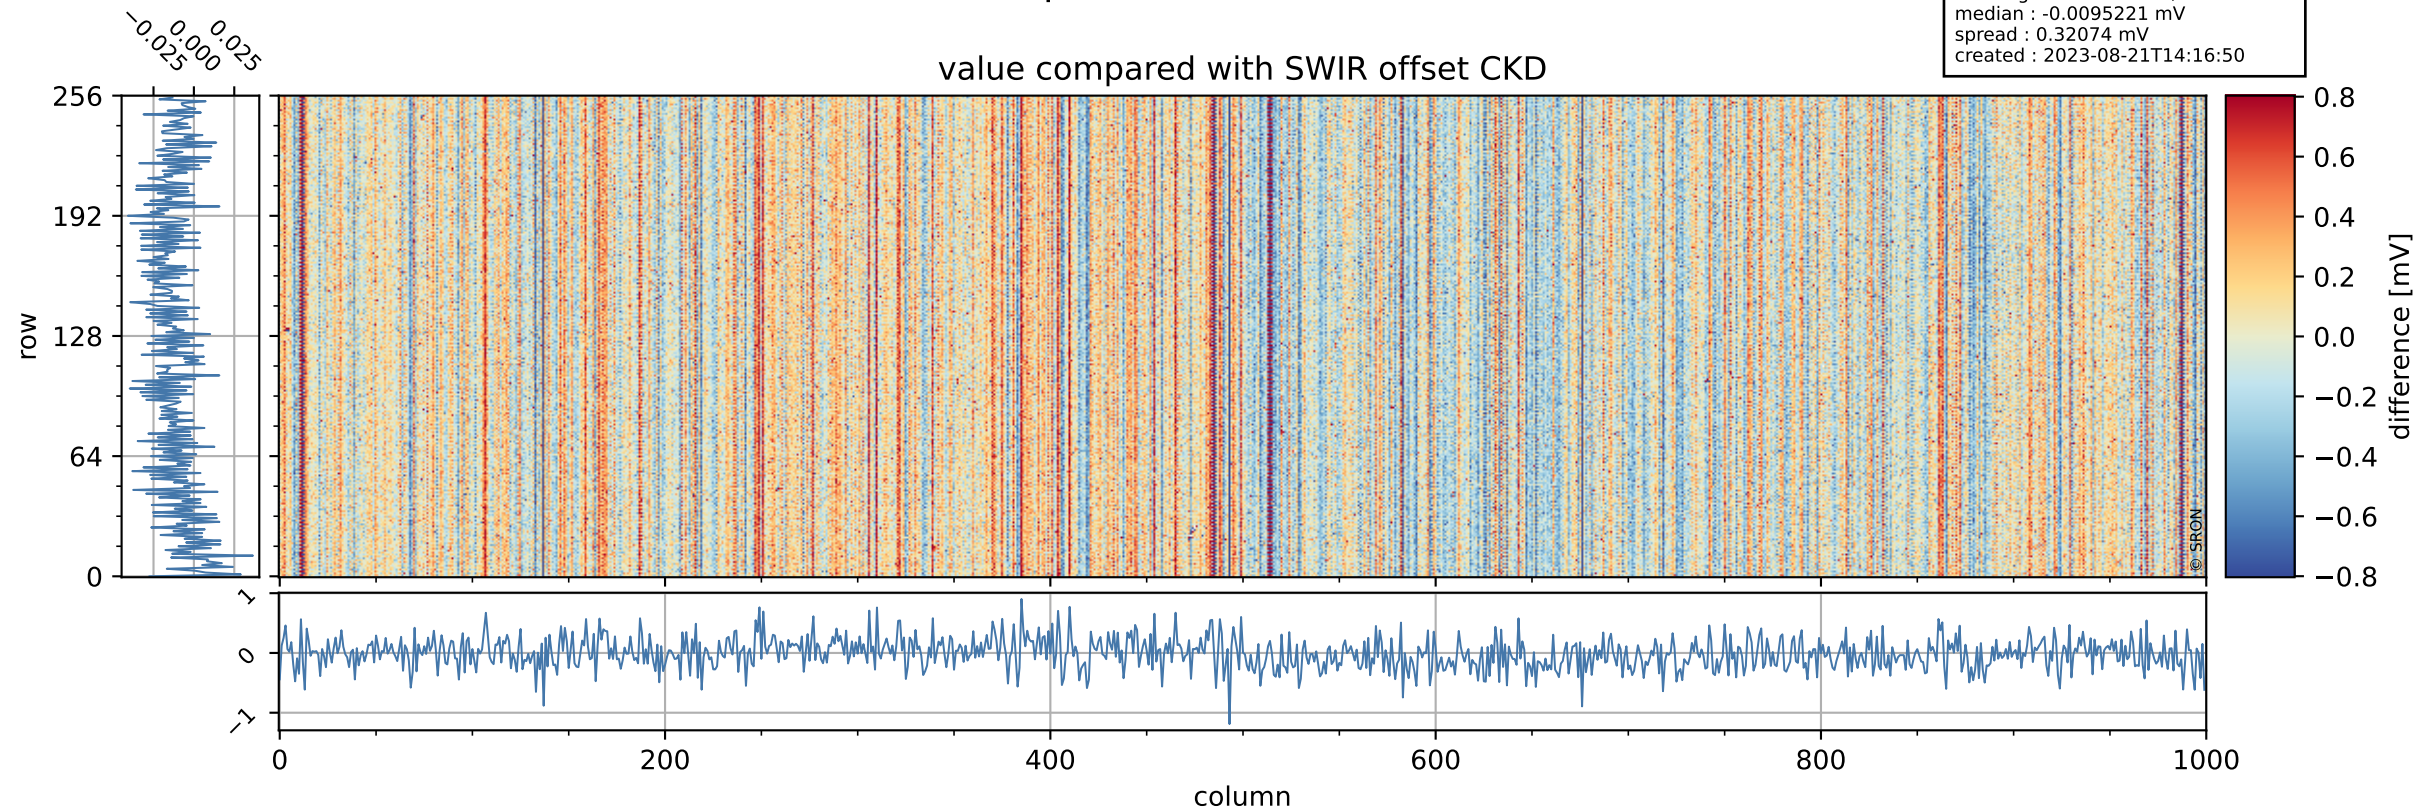

Tropomi SWIR offset (official)

orbits : 19 in [4297, 4342]
coverage : 2018-08-12 / 2018-08-15
median : 0.52601 V
spread : 0.035927 V
created : 2023-08-21T14:16:50

value detector map

Tropomi SWIR offset (official)

orbits : 19 in [4297, 4342]
coverage : 2018-08-12 / 2018-08-15
median : 0.034716 mV
spread : 0.020553 mV
created : 2023-08-21T14:16:50

uncertainty detector map

Tropomi SWIR offset (official)

orbits : 19 in [4297, 4342]
coverage : 2018-08-12 / 2018-08-15
median : -0.0095221 mV
spread : 0.32074 mV
created : 2023-08-21T14:16:50

value compared with SWIR offset CKD

Tropomi SWIR offset (official) ground-tracks of Sentinel-5P

orbits : 19 in [4297, 4342]
coverage : 2018-08-12 / 2018-08-15
created : 2023-08-21T14:16:51

Tropomi SWIR offset (official)

orbits : [2827, 4342]
coverage : 2018-04-30 / 2018-08-15
created : 2023-08-21T14:16:51

trend of detector median & temperatures