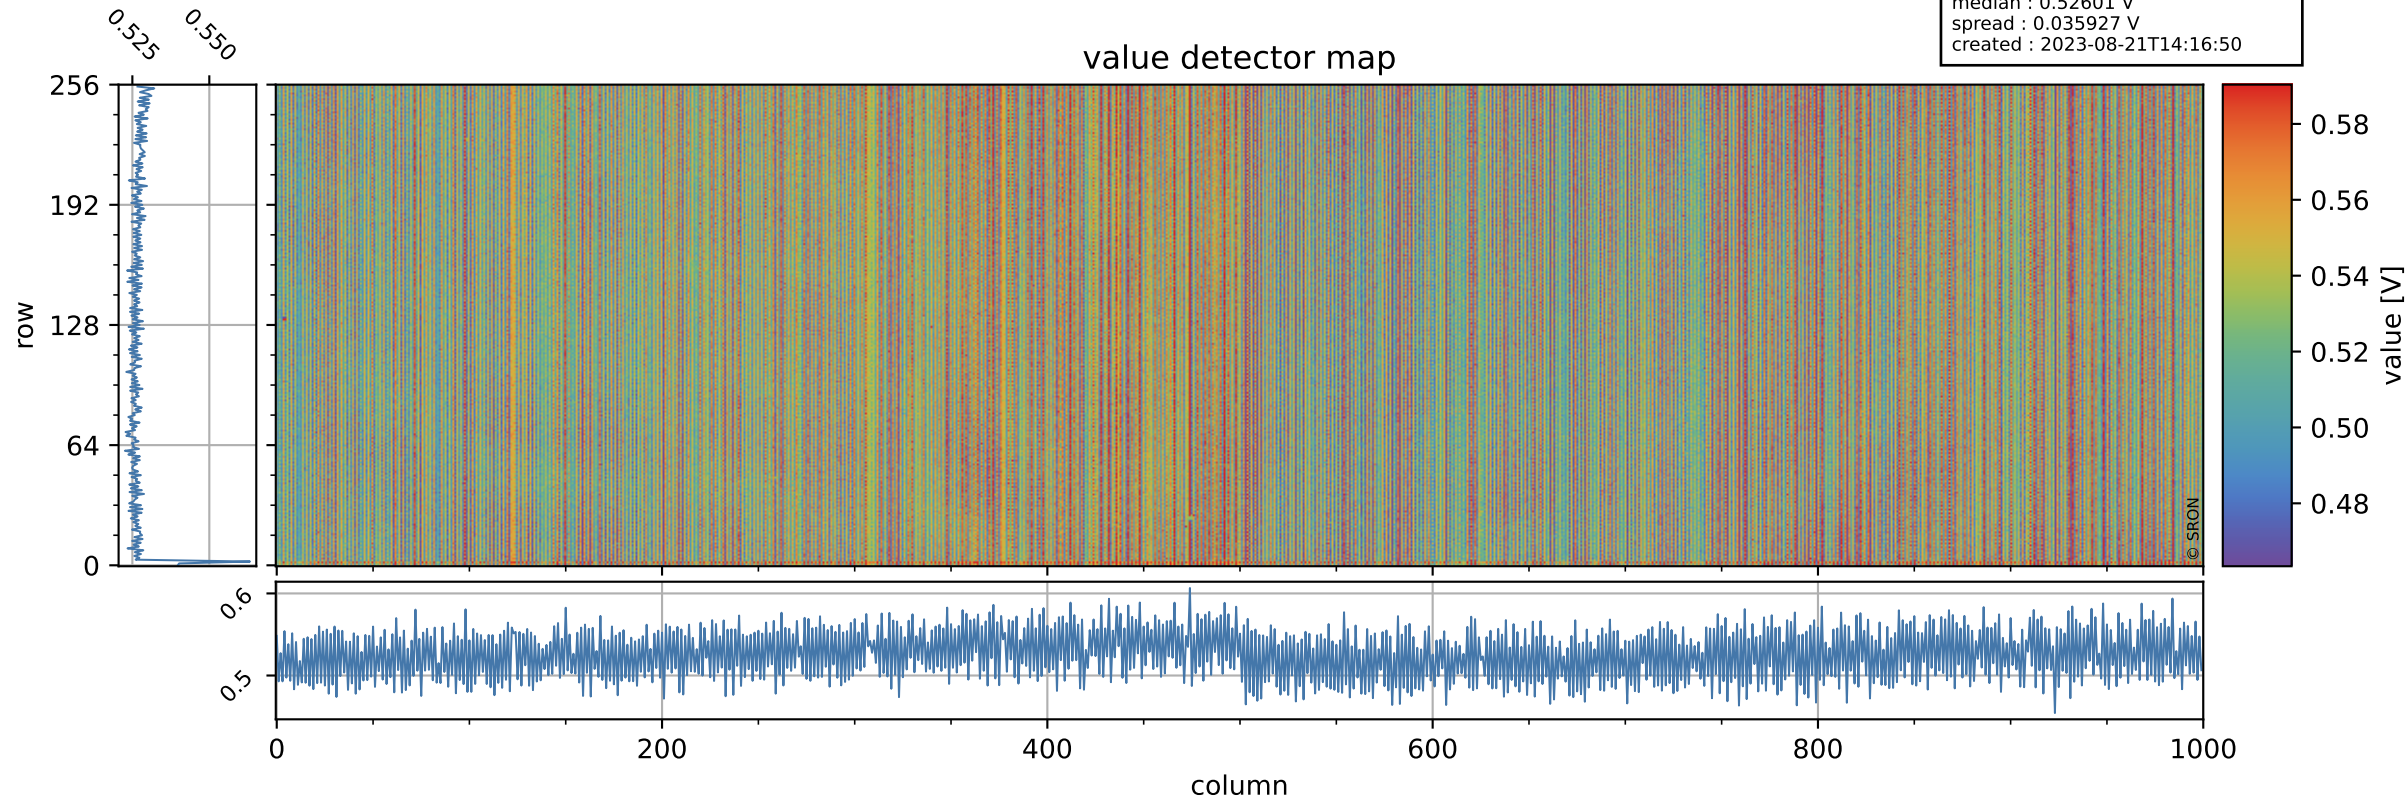

Tropomi SWIR offset (official)

orbits : 19 in [4297, 4342]
coverage : 2018-08-12 / 2018-08-15
median : 0.52601 V
spread : 0.035927 V
created : 2023-08-21T14:16:50

value detector map

Tropomi SWIR offset (official)

orbits : 19 in [4297, 4342]
coverage : 2018-08-12 / 2018-08-15
median : 0.034716 mV
spread : 0.020553 mV
created : 2023-08-21T14:16:50

uncertainty detector map

Tropomi SWIR offset (official)

orbits : 19 in [4297, 4342]
coverage : 2018-08-12 / 2018-08-15
median : -0.0095221 mV
spread : 0.32074 mV
created : 2023-08-21T14:16:50

value compared with SWIR offset CKD

Tropomi SWIR offset (official) ground-tracks of Sentinel-5P

orbits : 19 in [4297, 4342]
coverage : 2018-08-12 / 2018-08-15
created : 2023-08-21T14:16:51

Tropomi SWIR offset (official)

orbits : [2827, 4342]
coverage : 2018-04-30 / 2018-08-15
created : 2023-08-21T14:16:51

trend of detector median & temperatures