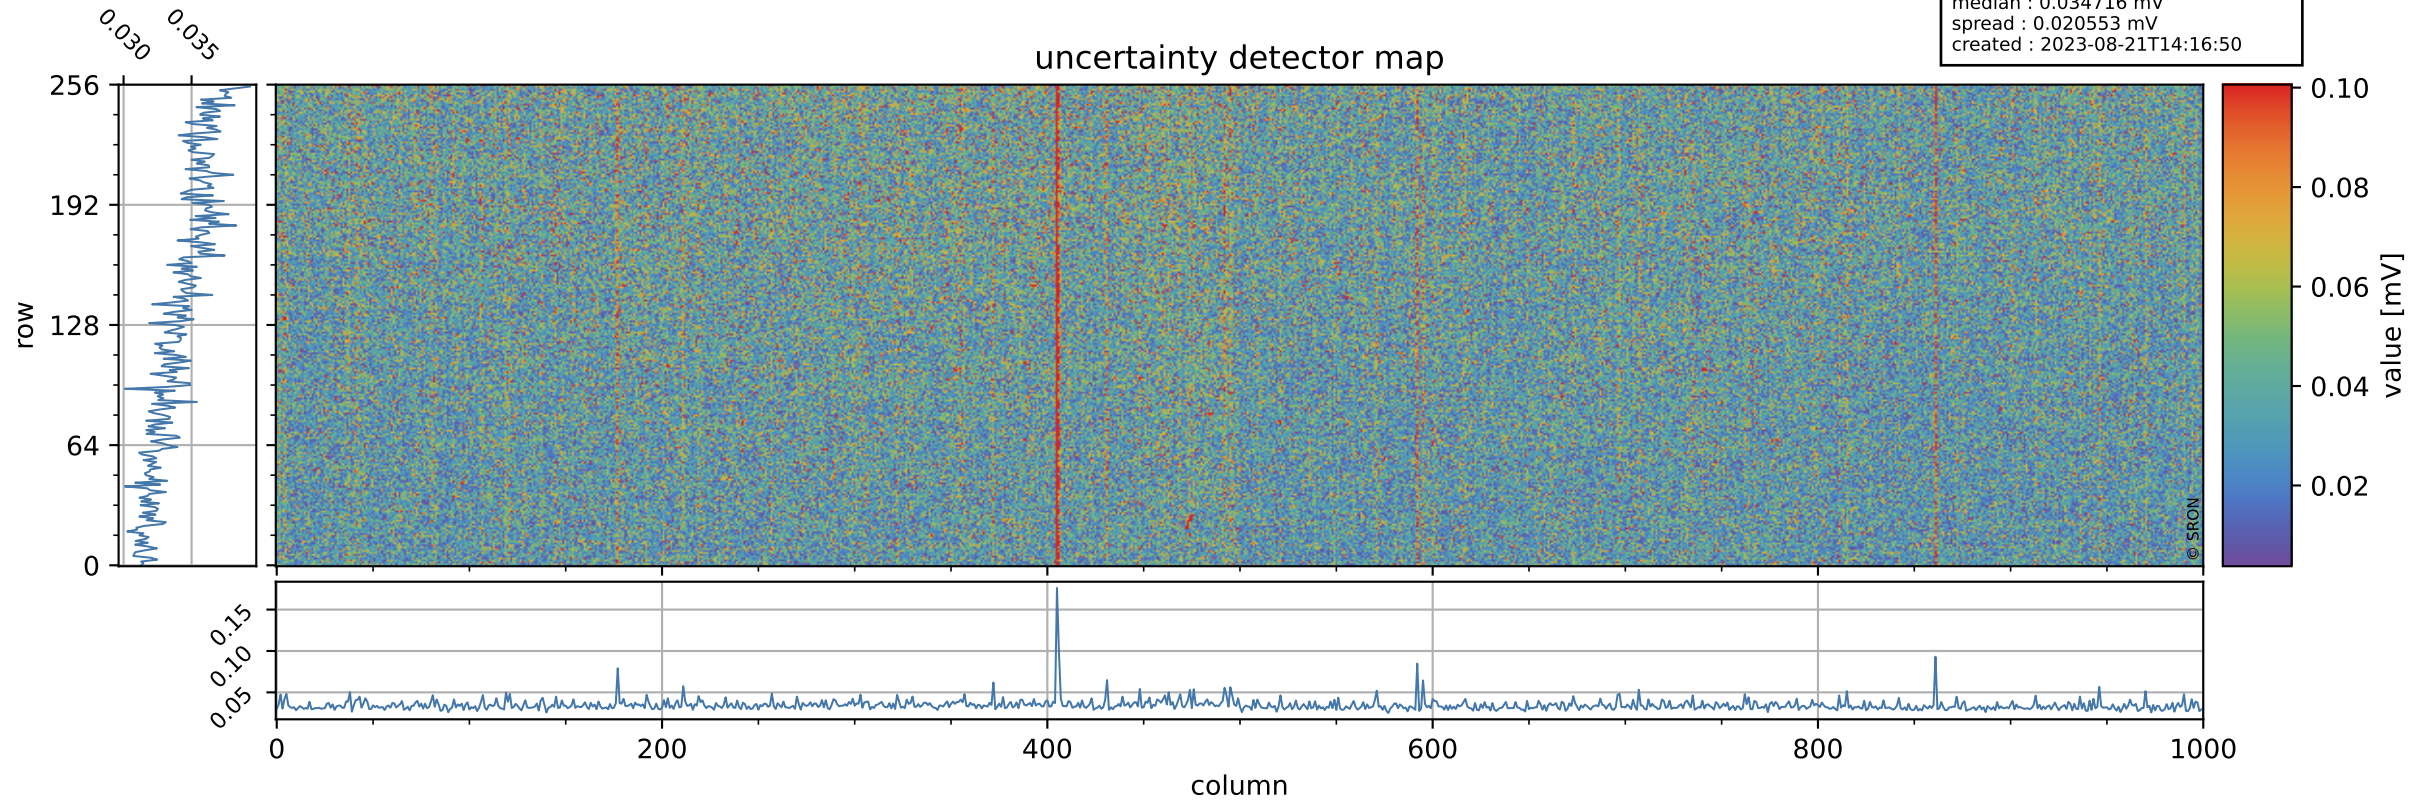

Tropomi SWIR offset (official)

orbits : 19 in [4297, 4342]
coverage : 2018-08-12 / 2018-08-15
median : 0.52601 V
spread : 0.035927 V
created : 2023-08-21T14:16:50

value detector map

Tropomi SWIR offset (official)

orbits : 19 in [4297, 4342]
coverage : 2018-08-12 / 2018-08-15
median : 0.034716 mV
spread : 0.020553 mV
created : 2023-08-21T14:16:50

uncertainty detector map

Tropomi SWIR offset (official)

orbits : 19 in [4297, 4342]
coverage : 2018-08-12 / 2018-08-15
median : -0.0095221 mV
spread : 0.32074 mV
created : 2023-08-21T14:16:50

value compared with SWIR offset CKD

Tropomi SWIR offset (official) ground-tracks of Sentinel-5P

orbits : 19 in [4297, 4342]
coverage : 2018-08-12 / 2018-08-15
created : 2023-08-21T14:16:51

Tropomi SWIR offset (official)

orbits : [2827, 4342]
coverage : 2018-04-30 / 2018-08-15
created : 2023-08-21T14:16:51

trend of detector median & temperatures