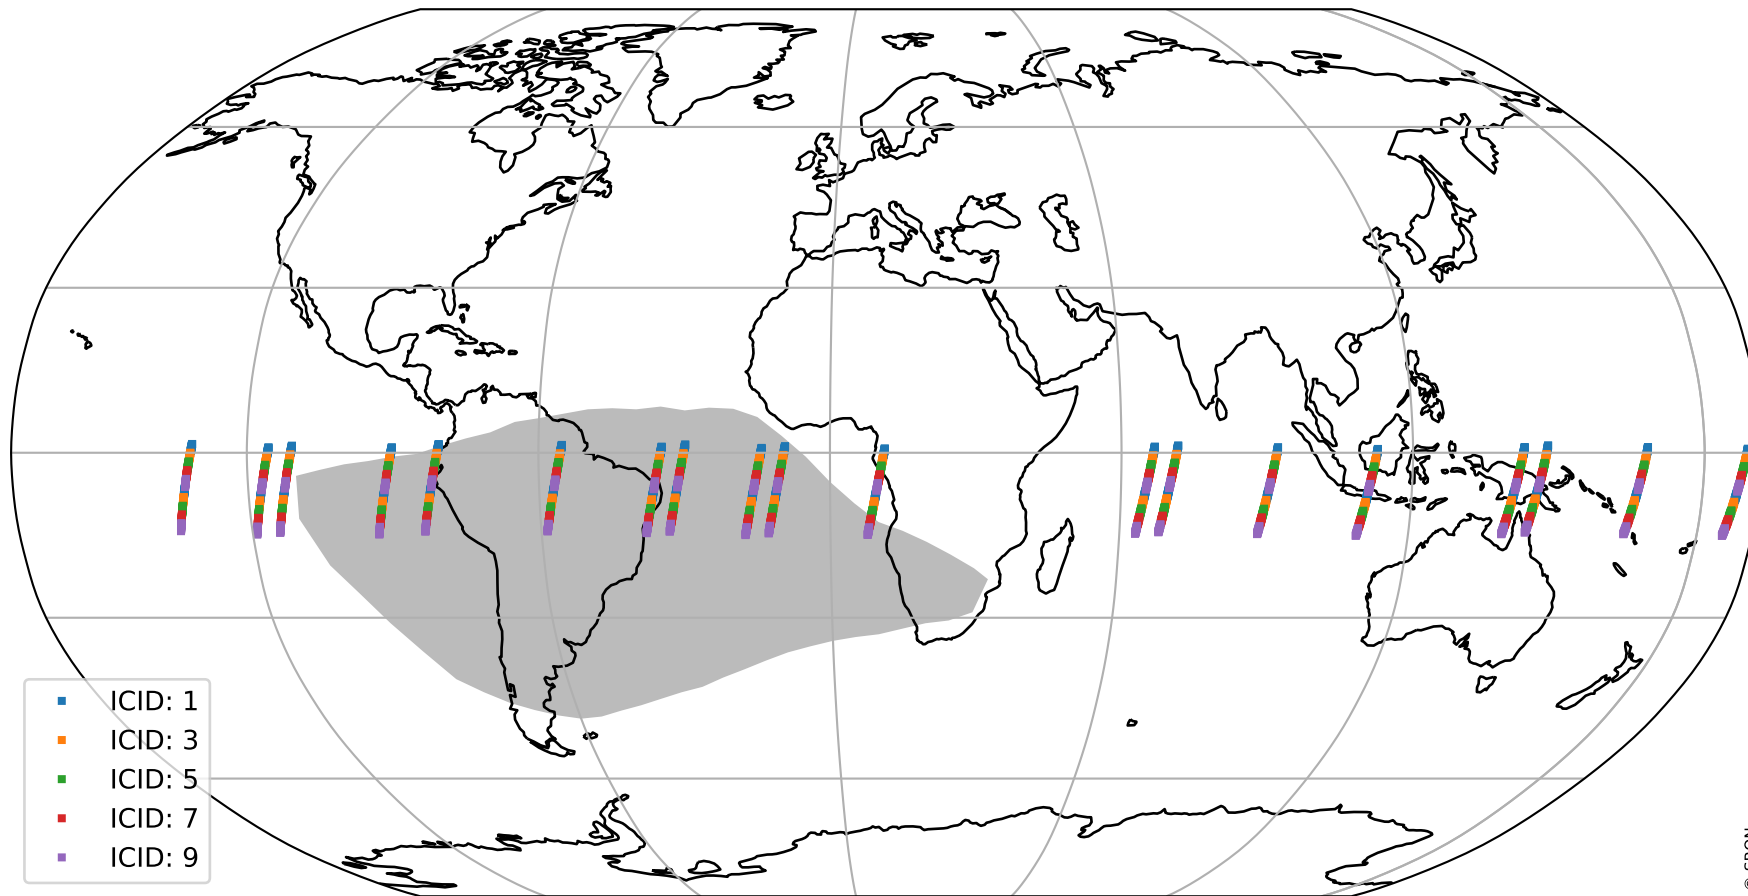

Tropomi SWIR offset (official)

orbits : 19 in [4297, 4342]
coverage : 2018-08-12 / 2018-08-15
median : 0.52601 V
spread : 0.035927 V
created : 2023-08-21T14:16:50

value detector map

Tropomi SWIR offset (official)

orbits : 19 in [4297, 4342]
coverage : 2018-08-12 / 2018-08-15
median : 0.034716 mV
spread : 0.020553 mV
created : 2023-08-21T14:16:50

uncertainty detector map

Tropomi SWIR offset (official)

orbits : 19 in [4297, 4342]
coverage : 2018-08-12 / 2018-08-15
median : -0.0095221 mV
spread : 0.32074 mV
created : 2023-08-21T14:16:50

value compared with SWIR offset CKD

Tropomi SWIR offset (official) ground-tracks of Sentinel-5P

orbits : 19 in [4297, 4342]
coverage : 2018-08-12 / 2018-08-15
created : 2023-08-21T14:16:51

Tropomi SWIR offset (official)

orbits : [2827, 4342]
coverage : 2018-04-30 / 2018-08-15
created : 2023-08-21T14:16:51

trend of detector median & temperatures