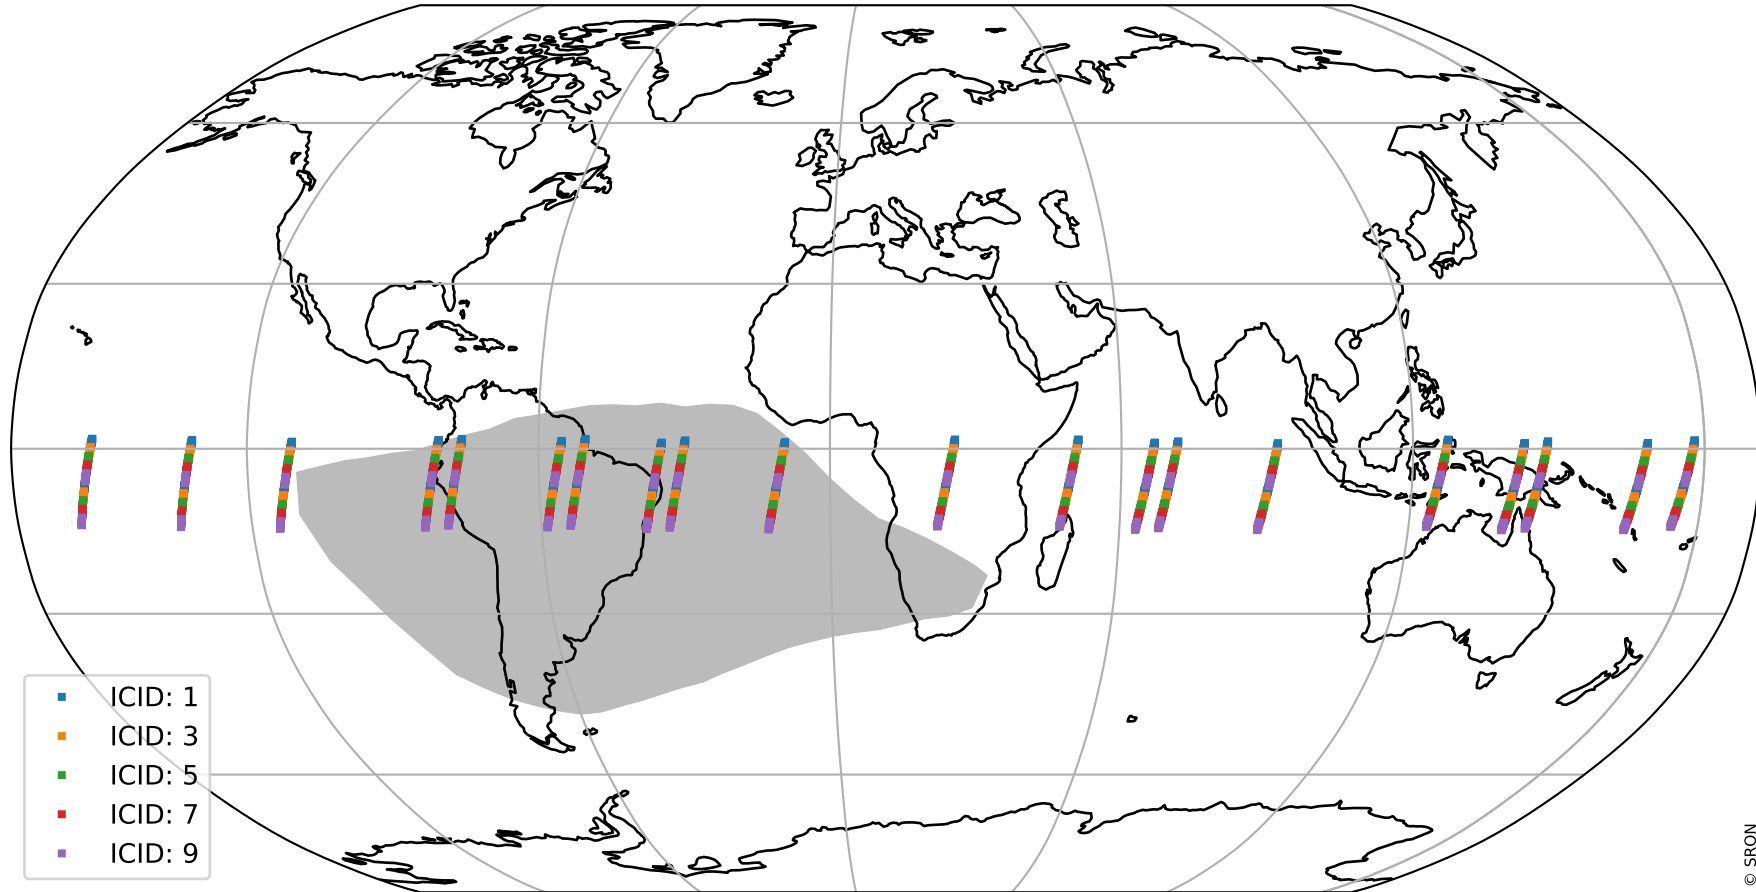

Tropomi SWIR offset (official)

orbits : 20 in [4312, 4357]
coverage : 2018-08-13 / 2018-08-16
median : 0.52601 V
spread : 0.035925 V
created : 2023-08-21T14:16:51

value detector map

Tropomi SWIR offset (official)

orbits : 20 in [4312, 4357]
coverage : 2018-08-13 / 2018-08-16
median : 32.423 μV
spread : 19.191 μV
created : 2023-08-21T14:16:52

Tropomi SWIR offset (official)

orbits : 20 in [4312, 4357]
coverage : 2018-08-13 / 2018-08-16
median : -0.012056 mV
spread : 0.31908 mV
created : 2023-08-21T14:16:52

value compared with SWIR offset CKD

Tropomi SWIR offset (official) ground-tracks of Sentinel-5P

orbits : 20 in [4312, 4357]
coverage : 2018-08-13 / 2018-08-16
created : 2023-08-21T14:16:52

Tropomi SWIR offset (official)

orbits : [2827, 4357]
coverage : 2018-04-30 / 2018-08-16
created : 2023-08-21T14:16:53

trend of detector median & temperatures