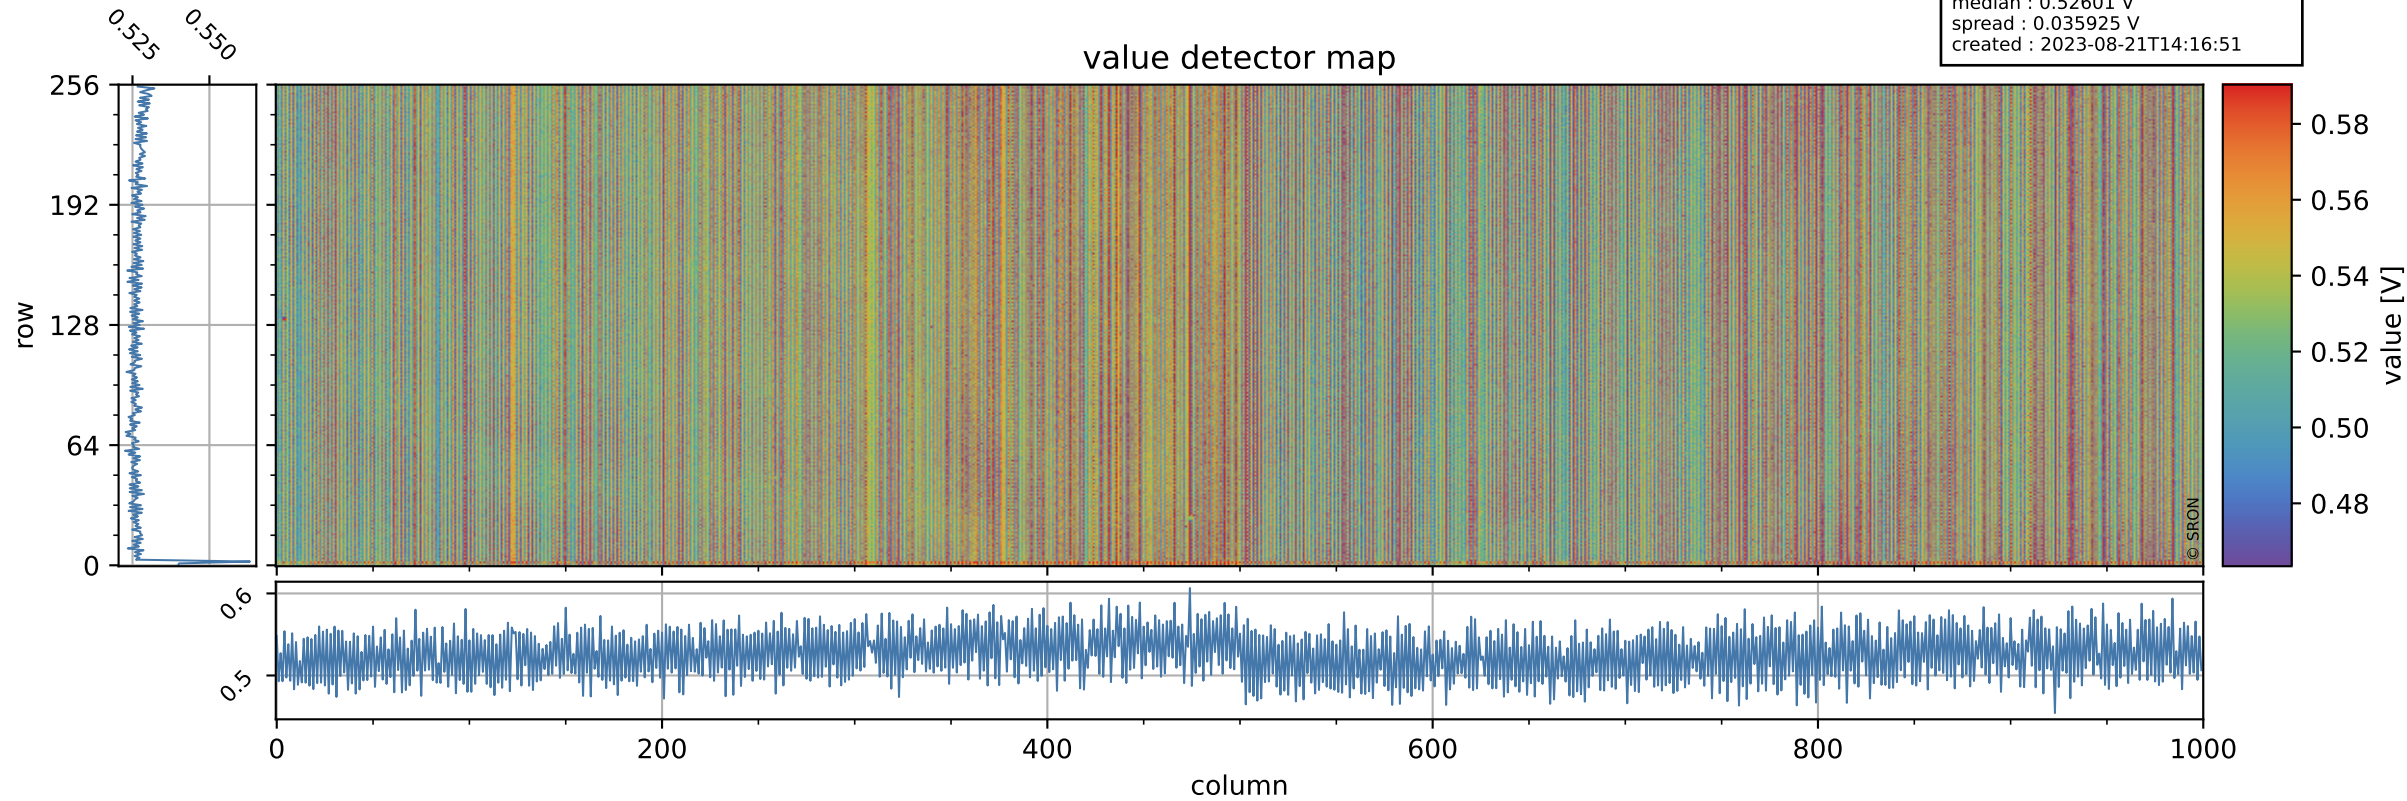

Tropomi SWIR offset (official)

orbits : 20 in [4312, 4357]
coverage : 2018-08-13 / 2018-08-16
median : 0.52601 V
spread : 0.035925 V
created : 2023-08-21T14:16:51

value detector map

Tropomi SWIR offset (official)

orbits : 20 in [4312, 4357]
coverage : 2018-08-13 / 2018-08-16
median : 32.423 μV
spread : 19.191 μV
created : 2023-08-21T14:16:52

Tropomi SWIR offset (official)

orbits : 20 in [4312, 4357]
coverage : 2018-08-13 / 2018-08-16
median : -0.012056 mV
spread : 0.31908 mV
created : 2023-08-21T14:16:52

value compared with SWIR offset CKD

Tropomi SWIR offset (official) ground-tracks of Sentinel-5P

orbits : 20 in [4312, 4357]
coverage : 2018-08-13 / 2018-08-16
created : 2023-08-21T14:16:52

Tropomi SWIR offset (official)

orbits : [2827, 4357]
coverage : 2018-04-30 / 2018-08-16
created : 2023-08-21T14:16:53

trend of detector median & temperatures