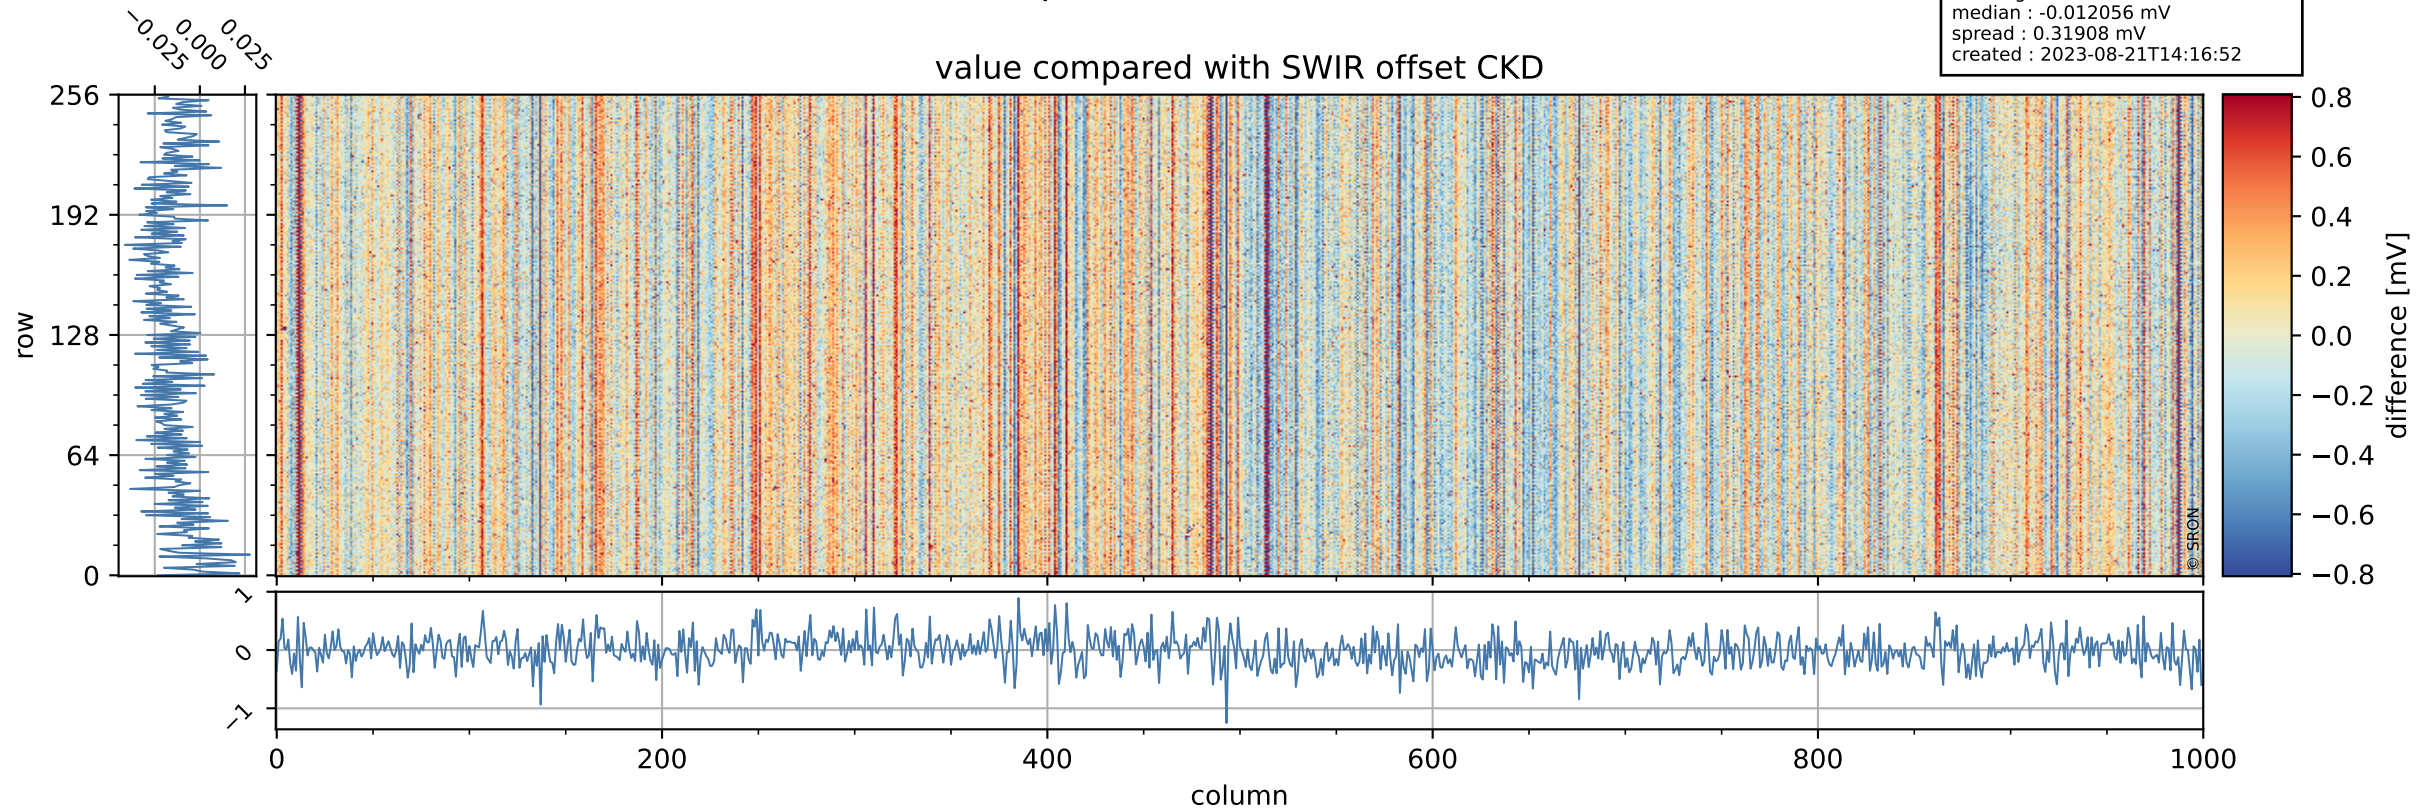

Tropomi SWIR offset (official)

orbits : 20 in [4312, 4357]
coverage : 2018-08-13 / 2018-08-16
median : 0.52601 V
spread : 0.035925 V
created : 2023-08-21T14:16:51

value detector map

Tropomi SWIR offset (official)

orbits : 20 in [4312, 4357]
coverage : 2018-08-13 / 2018-08-16
median : 32.423 μV
spread : 19.191 μV
created : 2023-08-21T14:16:52

Tropomi SWIR offset (official)

orbits : 20 in [4312, 4357]
coverage : 2018-08-13 / 2018-08-16
median : -0.012056 mV
spread : 0.31908 mV
created : 2023-08-21T14:16:52

value compared with SWIR offset CKD

Tropomi SWIR offset (official) ground-tracks of Sentinel-5P

orbits : 20 in [4312, 4357]
coverage : 2018-08-13 / 2018-08-16
created : 2023-08-21T14:16:52

Tropomi SWIR offset (official)

orbits : [2827, 4357]
coverage : 2018-04-30 / 2018-08-16
created : 2023-08-21T14:16:53

trend of detector median & temperatures