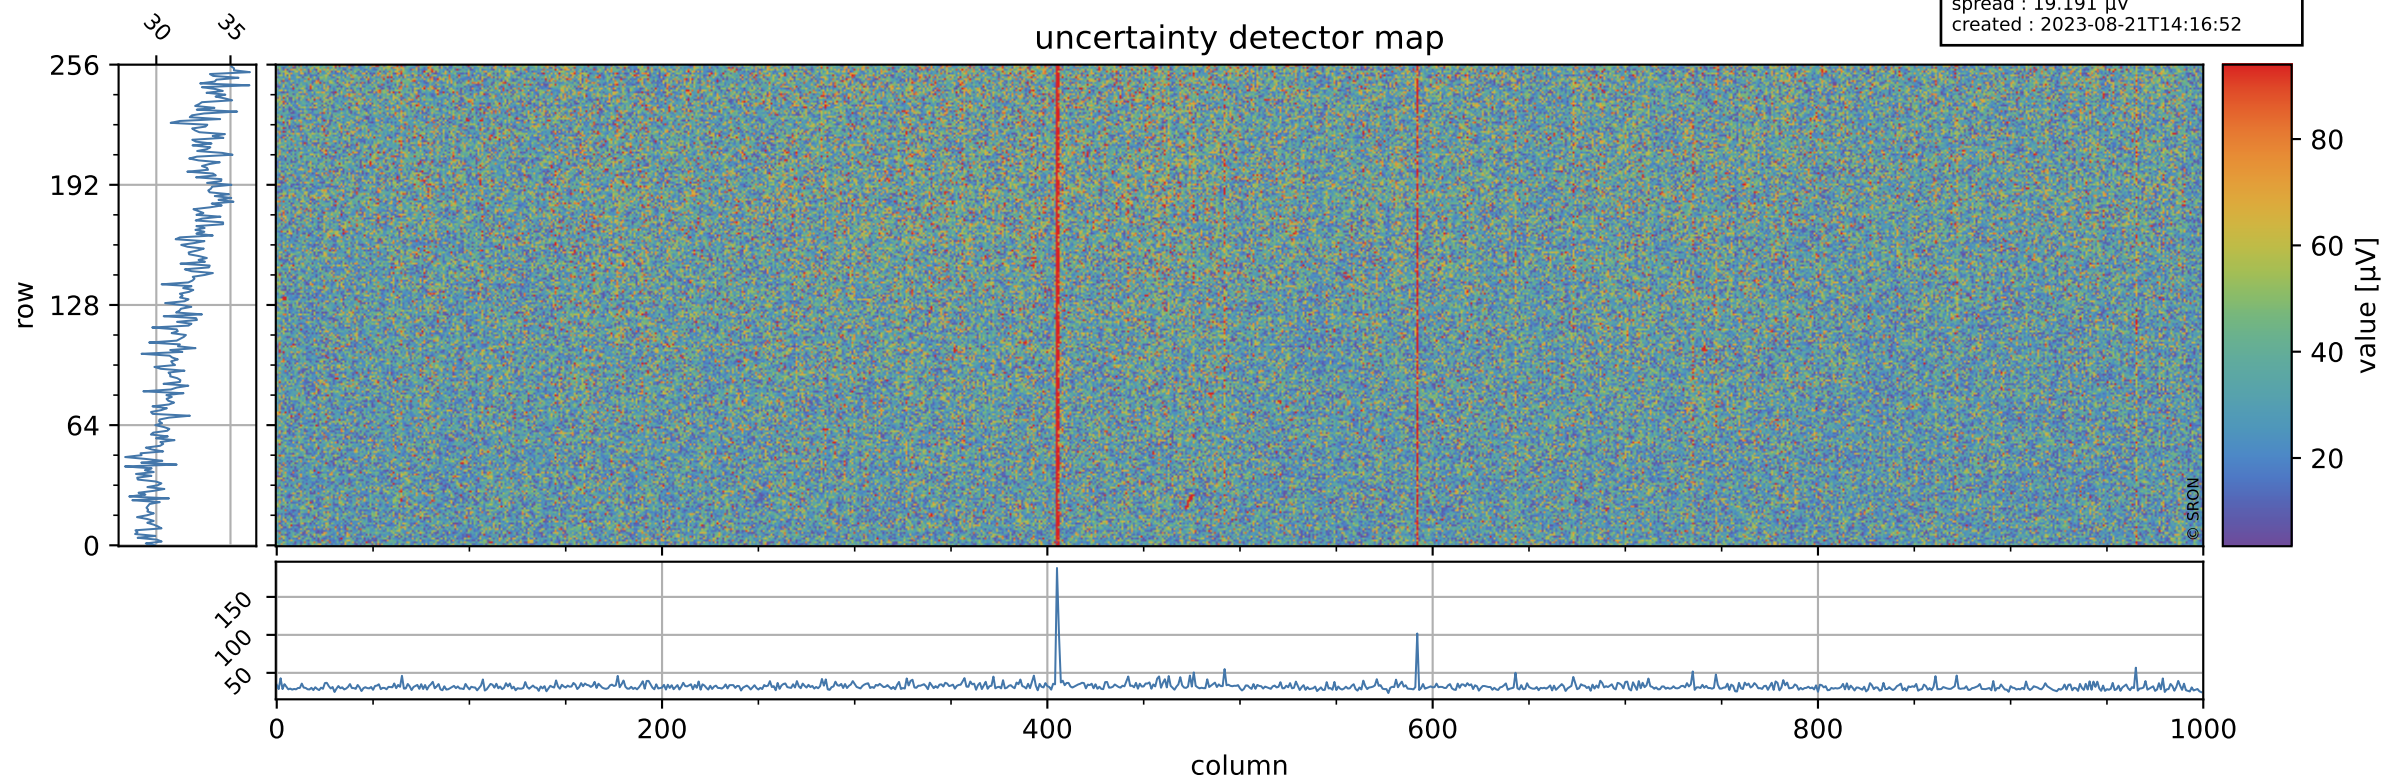

Tropomi SWIR offset (official)

orbits : 20 in [4312, 4357]
coverage : 2018-08-13 / 2018-08-16
median : 0.52601 V
spread : 0.035925 V
created : 2023-08-21T14:16:51

value detector map

Tropomi SWIR offset (official)

orbits : 20 in [4312, 4357]
coverage : 2018-08-13 / 2018-08-16
median : 32.423 μV
spread : 19.191 μV
created : 2023-08-21T14:16:52

Tropomi SWIR offset (official)

orbits : 20 in [4312, 4357]
coverage : 2018-08-13 / 2018-08-16
median : -0.012056 mV
spread : 0.31908 mV
created : 2023-08-21T14:16:52

value compared with SWIR offset CKD

Tropomi SWIR offset (official) ground-tracks of Sentinel-5P

orbits : 20 in [4312, 4357]
coverage : 2018-08-13 / 2018-08-16
created : 2023-08-21T14:16:52

Tropomi SWIR offset (official)

orbits : [2827, 4357]
coverage : 2018-04-30 / 2018-08-16
created : 2023-08-21T14:16:53

trend of detector median & temperatures