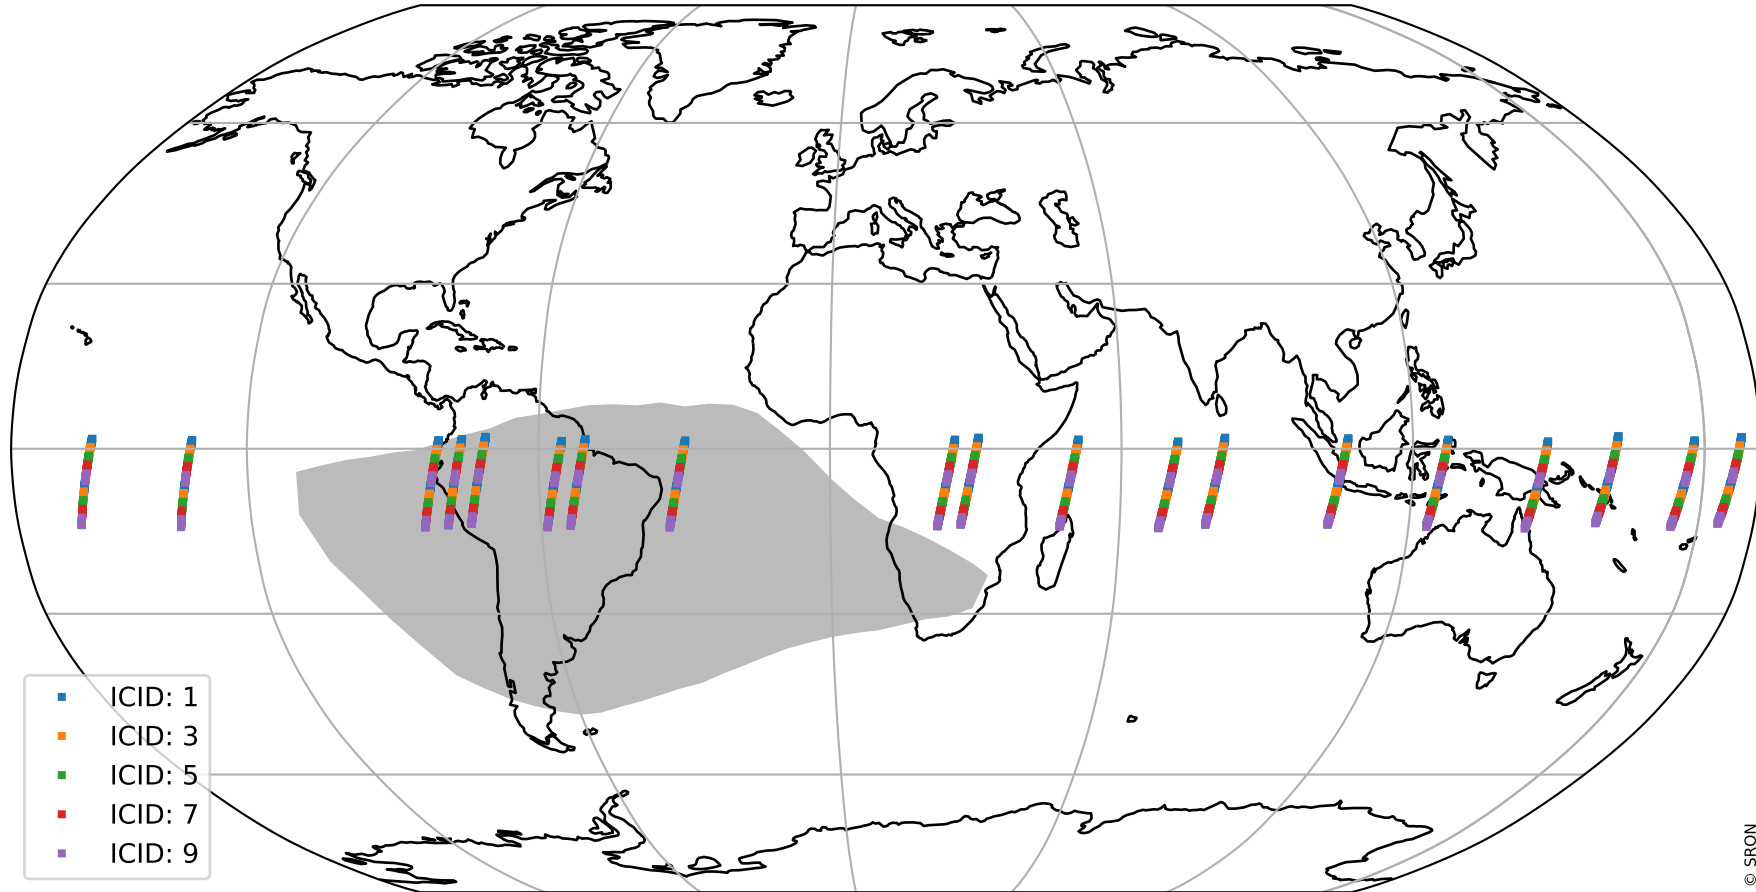

# Tropomi SWIR offset (official)

orbits : 19 in [4327, 4372]  
coverage : 2018-08-14 / 2018-08-17  
median : 33.26  $\mu\text{V}$   
spread : 19.859  $\mu\text{V}$   
created : 2023-08-21T14:16:54

# Tropomi SWIR offset (official)

orbits : 19 in [4327, 4372]  
coverage : 2018-08-14 / 2018-08-17  
median : -0.023809 mV  
spread : 0.31937 mV  
created : 2023-08-21T14:16:54

value compared with SWIR offset CKD

# Tropomi SWIR offset (official) ground-tracks of Sentinel-5P

orbits : 19 in [4327, 4372]  
coverage : 2018-08-14 / 2018-08-17  
created : 2023-08-21T14:16:54

# Tropomi SWIR offset (official)

orbits : [2827, 4372]  
coverage : 2018-04-30 / 2018-08-17  
created : 2023-08-21T14:16:54