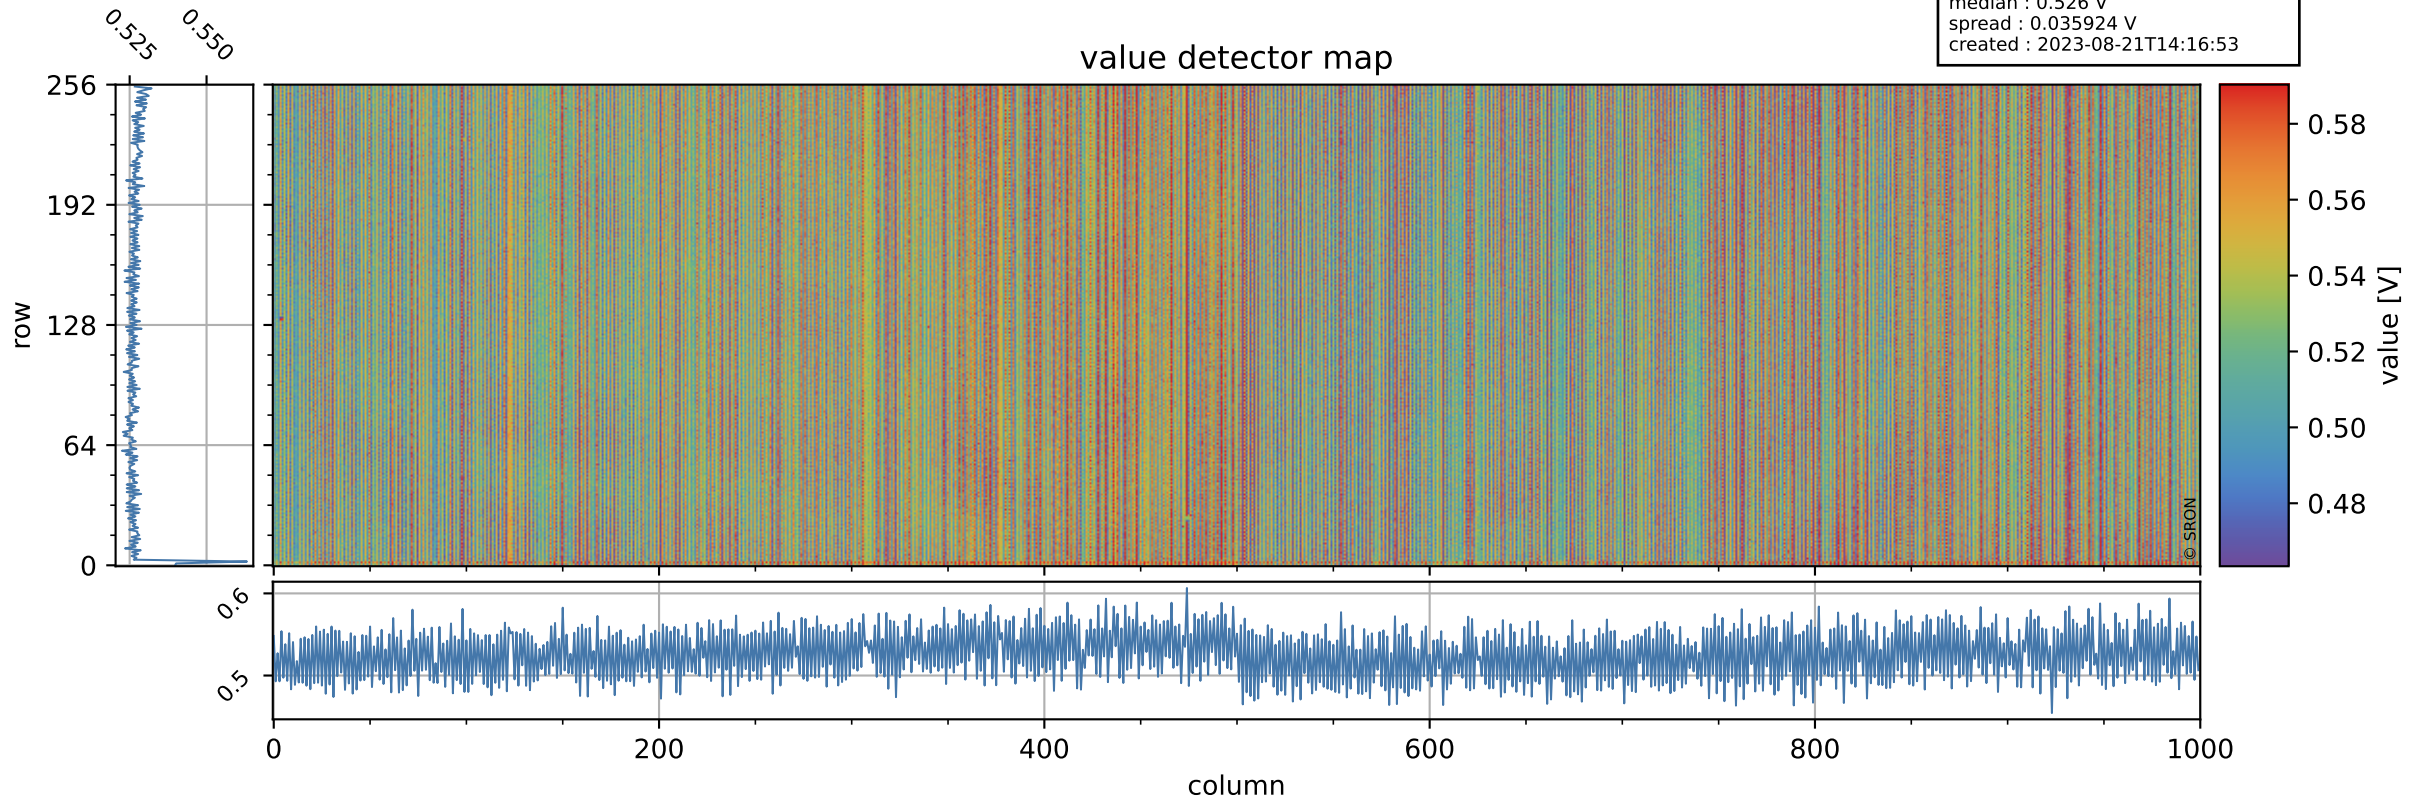

# Tropomi SWIR offset (official)

orbits : 19 in [4327, 4372]  
coverage : 2018-08-14 / 2018-08-17  
median : 0.526 V  
spread : 0.035924 V  
created : 2023-08-21T14:16:53

## value detector map

# Tropomi SWIR offset (official)

orbits : 19 in [4327, 4372]  
coverage : 2018-08-14 / 2018-08-17  
median : 33.26  $\mu\text{V}$   
spread : 19.859  $\mu\text{V}$   
created : 2023-08-21T14:16:54

# Tropomi SWIR offset (official) ground-tracks of Sentinel-5P

orbits : 19 in [4327, 4372]  
coverage : 2018-08-14 / 2018-08-17  
created : 2023-08-21T14:16:54