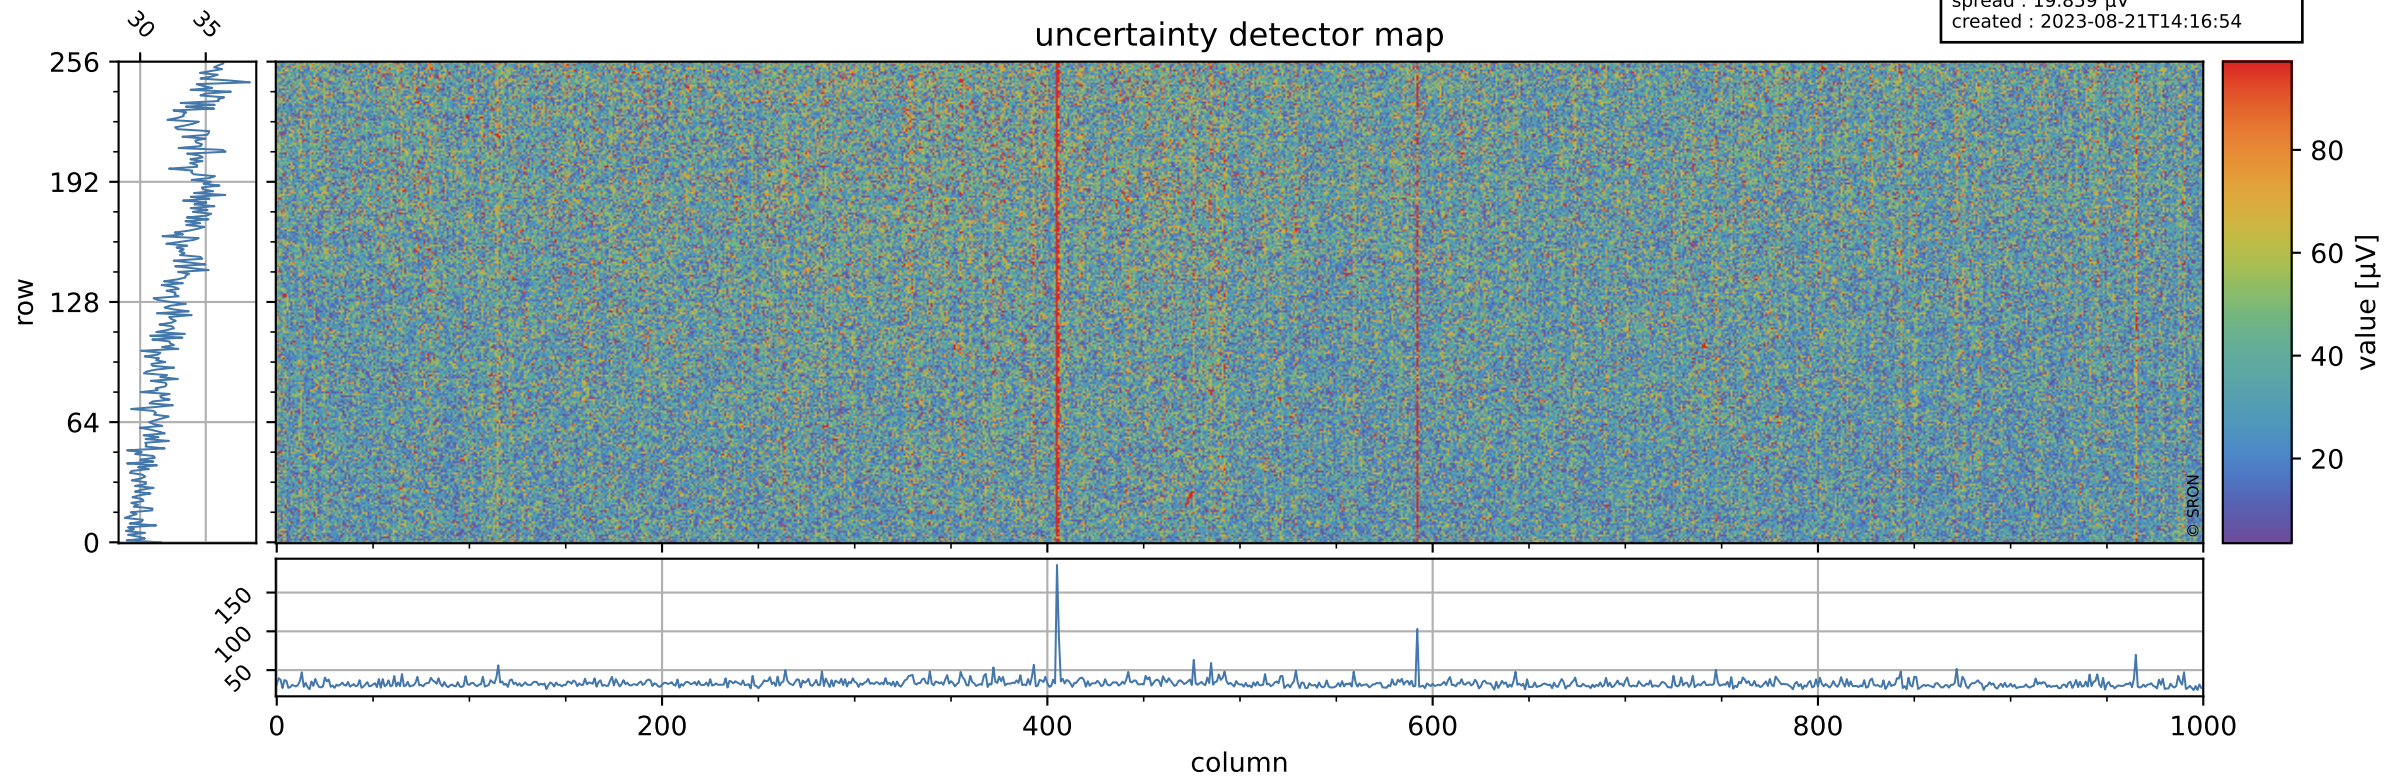

# Tropomi SWIR offset (official)

orbits : 19 in [4327, 4372]  
coverage : 2018-08-14 / 2018-08-17  
median : 0.526 V  
spread : 0.035924 V  
created : 2023-08-21T14:16:53

## value detector map

# Tropomi SWIR offset (official)

orbits : 19 in [4327, 4372]  
coverage : 2018-08-14 / 2018-08-17  
median : 33.26  $\mu\text{V}$   
spread : 19.859  $\mu\text{V}$   
created : 2023-08-21T14:16:54

# Tropomi SWIR offset (official) ground-tracks of Sentinel-5P

orbits : 19 in [4327, 4372]  
coverage : 2018-08-14 / 2018-08-17  
created : 2023-08-21T14:16:54