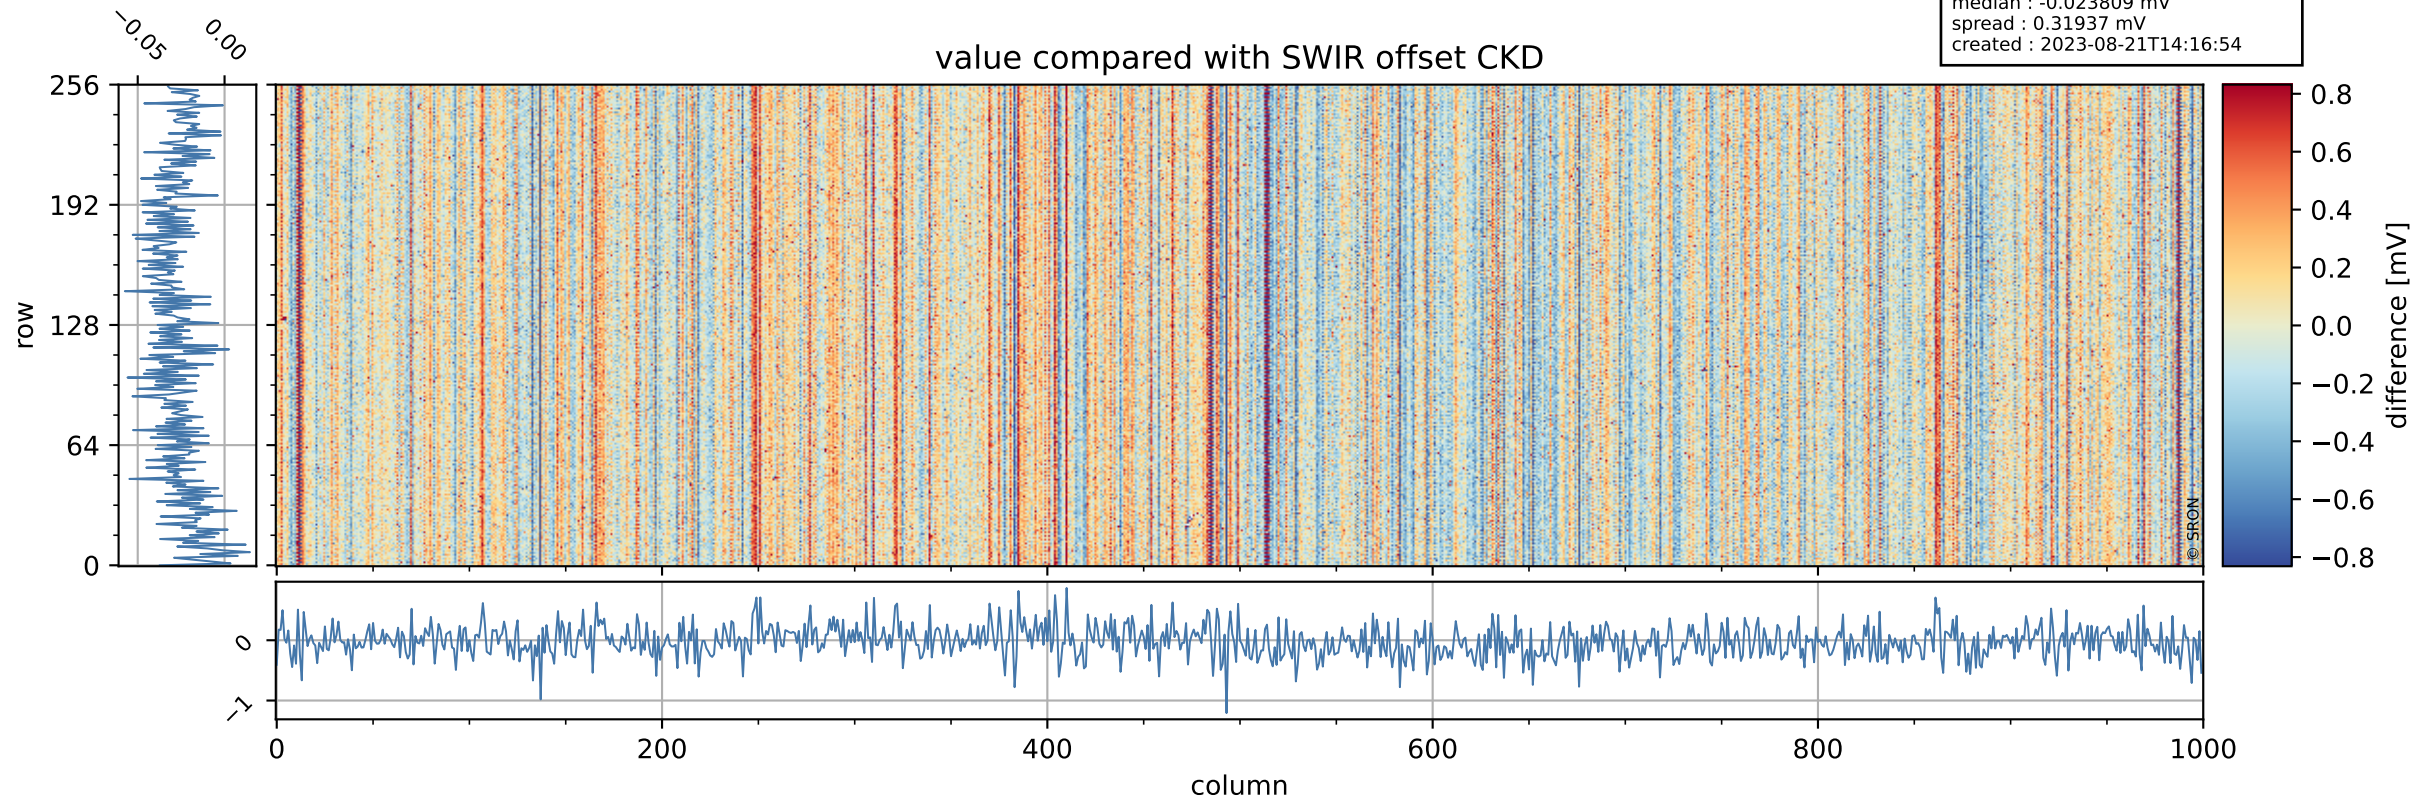

## value detector map

# Tropomi SWIR offset (official)

orbits : 19 in [4327, 4372]  
coverage : 2018-08-14 / 2018-08-17  
median : 33.26  $\mu\text{V}$   
spread : 19.859  $\mu\text{V}$   
created : 2023-08-21T14:16:54

# Tropomi SWIR offset (official)

orbits : 19 in [4327, 4372]  
coverage : 2018-08-14 / 2018-08-17  
median : -0.023809 mV  
spread : 0.31937 mV  
created : 2023-08-21T14:16:54

value compared with SWIR offset CKD

# Tropomi SWIR offset (official) ground-tracks of Sentinel-5P

orbits : 19 in [4327, 4372]  
coverage : 2018-08-14 / 2018-08-17  
created : 2023-08-21T14:16:54