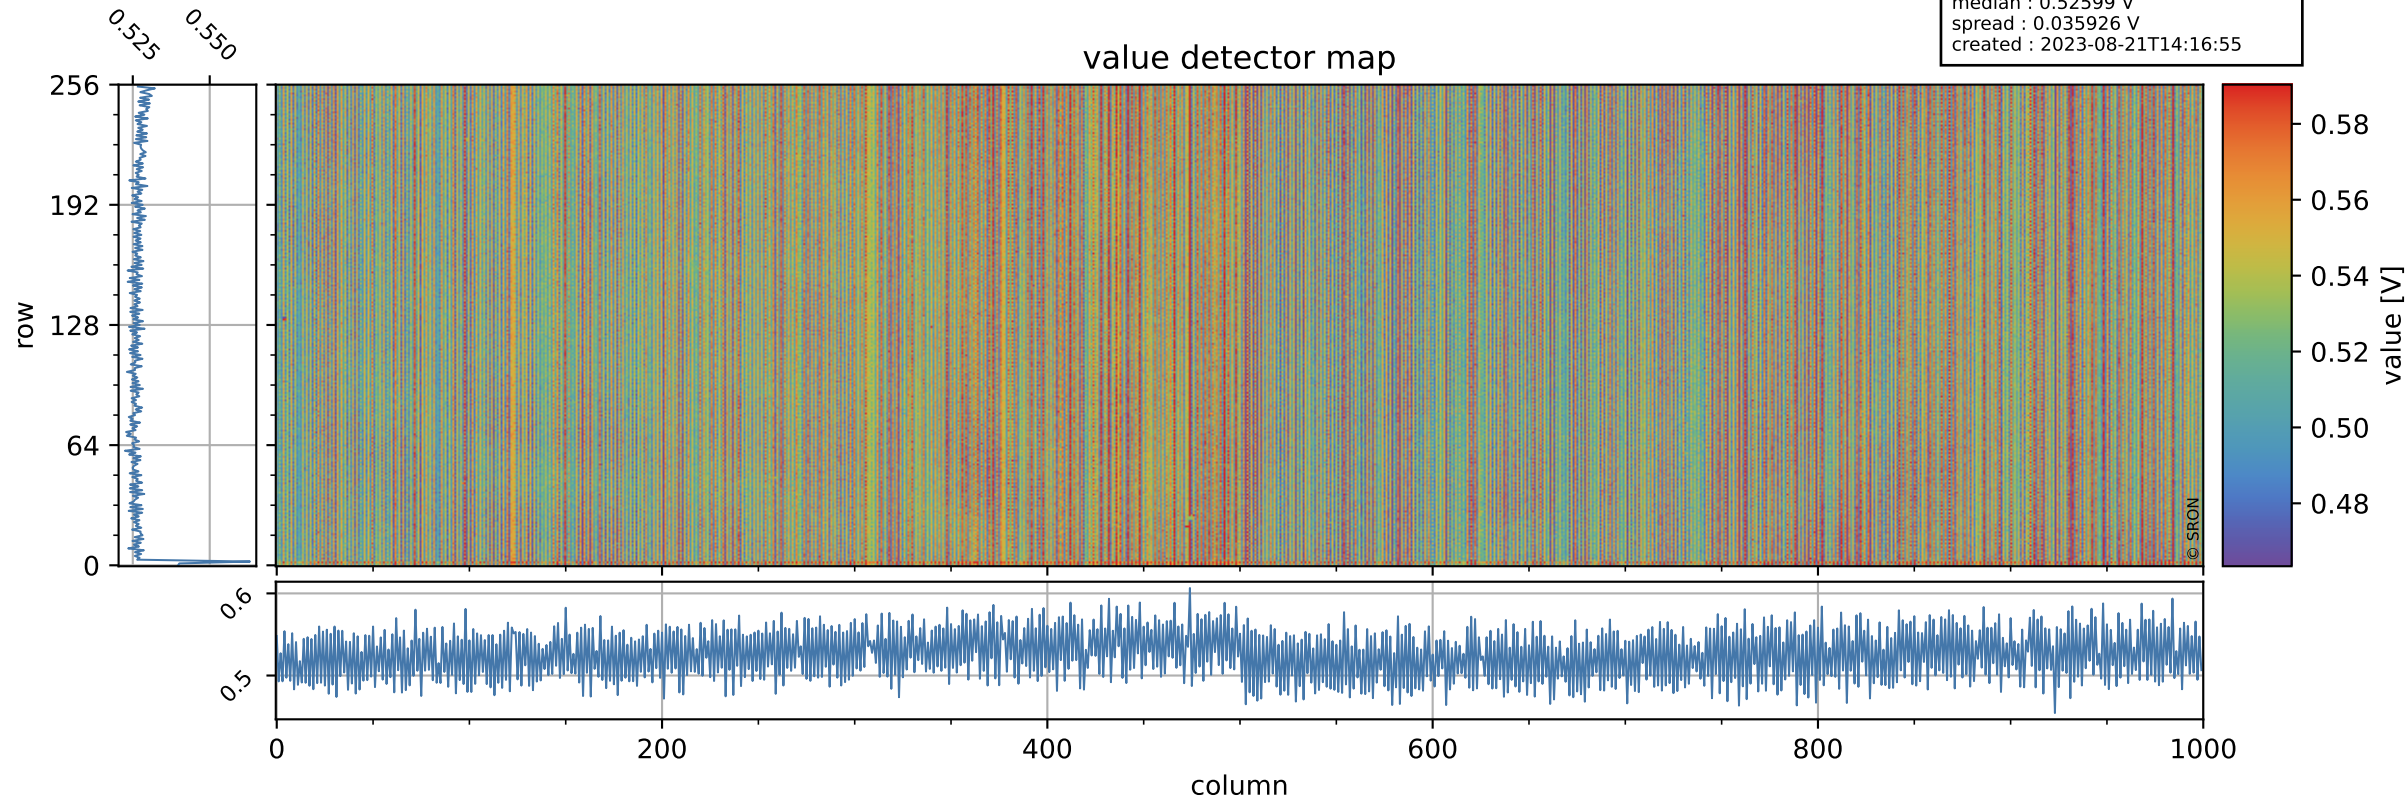

Tropomi SWIR offset (official)

orbits : 20 in [4342, 4387]
coverage : 2018-08-15 / 2018-08-18
median : 0.52599 V
spread : 0.035926 V
created : 2023-08-21T14:16:55

value detector map

Tropomi SWIR offset (official)

orbits : 20 in [4342, 4387]
coverage : 2018-08-15 / 2018-08-18
median : 33.384 μV
spread : 19.702 μV
created : 2023-08-21T14:16:55

Tropomi SWIR offset (official)

orbits : 20 in [4342, 4387]
coverage : 2018-08-15 / 2018-08-18
median : -0.02913 mV
spread : 0.31966 mV
created : 2023-08-21T14:16:56

value compared with SWIR offset CKD

Tropomi SWIR offset (official) ground-tracks of Sentinel-5P

orbits : 20 in [4342, 4387]
coverage : 2018-08-15 / 2018-08-18
created : 2023-08-21T14:16:56

Tropomi SWIR offset (official)

orbits : [2827, 4387]
coverage : 2018-04-30 / 2018-08-18
created : 2023-08-21T14:16:56

trend of detector median & temperatures