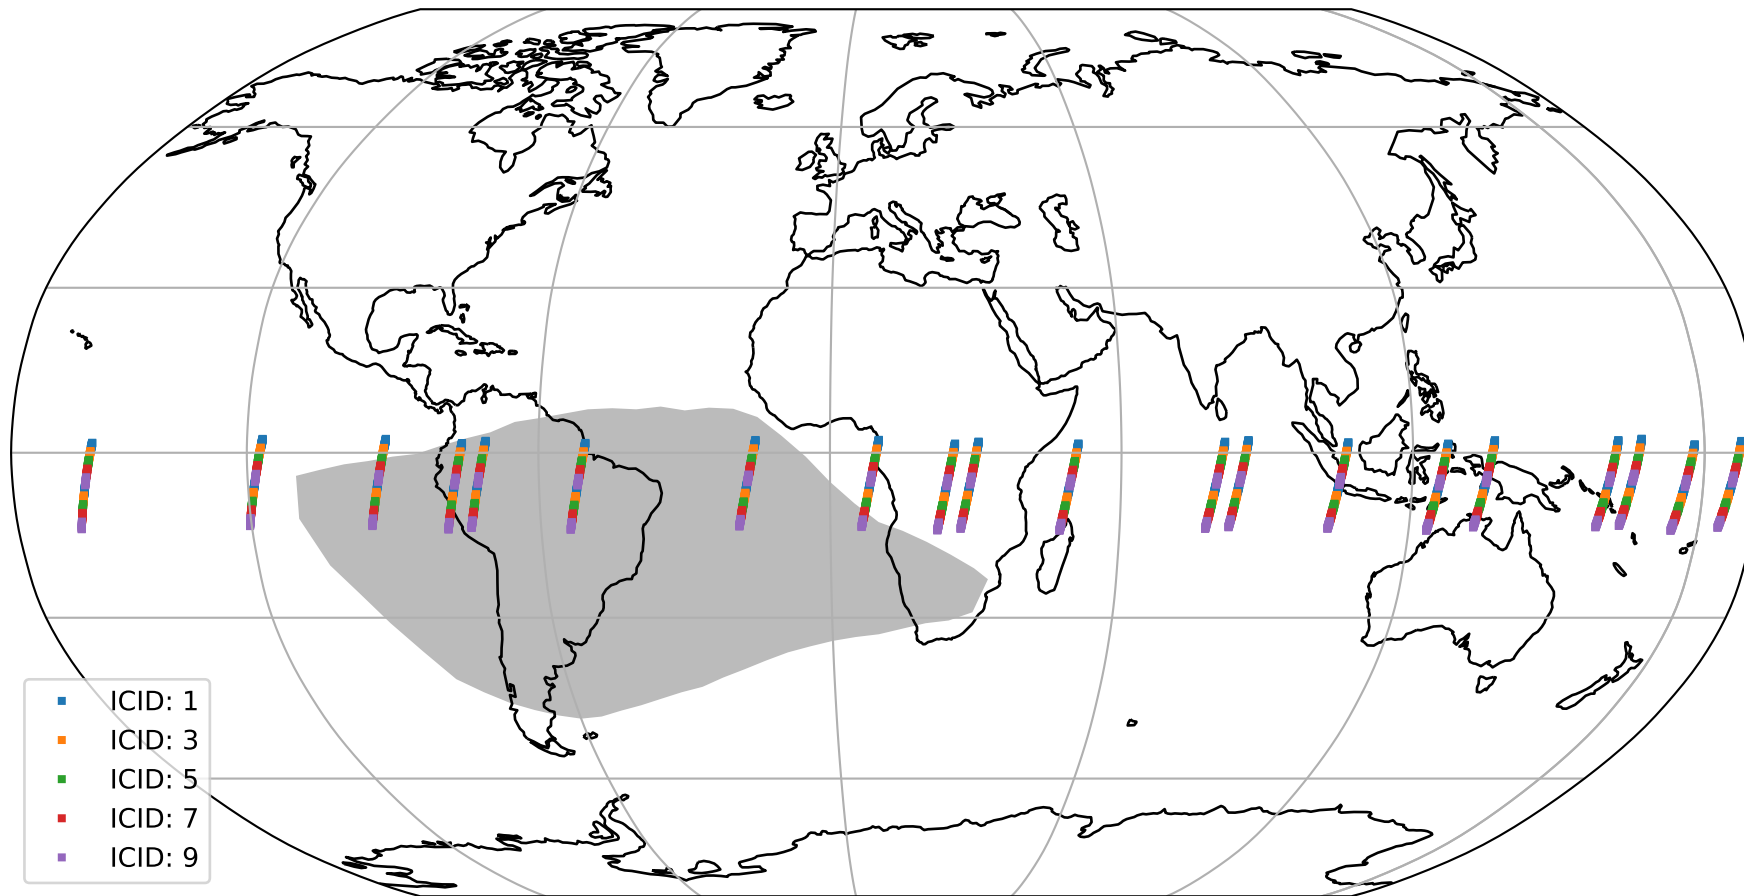

Tropomi SWIR offset (official)

orbits : 20 in [4342, 4387]
coverage : 2018-08-15 / 2018-08-18
median : 0.52599 V
spread : 0.035926 V
created : 2023-08-21T14:16:55

value detector map

Tropomi SWIR offset (official)

orbits : 20 in [4342, 4387]
coverage : 2018-08-15 / 2018-08-18
median : 33.384 μV
spread : 19.702 μV
created : 2023-08-21T14:16:55

Tropomi SWIR offset (official)

orbits : 20 in [4342, 4387]
coverage : 2018-08-15 / 2018-08-18
median : -0.02913 mV
spread : 0.31966 mV
created : 2023-08-21T14:16:56

value compared with SWIR offset CKD

Tropomi SWIR offset (official) ground-tracks of Sentinel-5P

orbits : 20 in [4342, 4387]
coverage : 2018-08-15 / 2018-08-18
created : 2023-08-21T14:16:56

Tropomi SWIR offset (official)

orbits : [2827, 4387]
coverage : 2018-04-30 / 2018-08-18
created : 2023-08-21T14:16:56

trend of detector median & temperatures