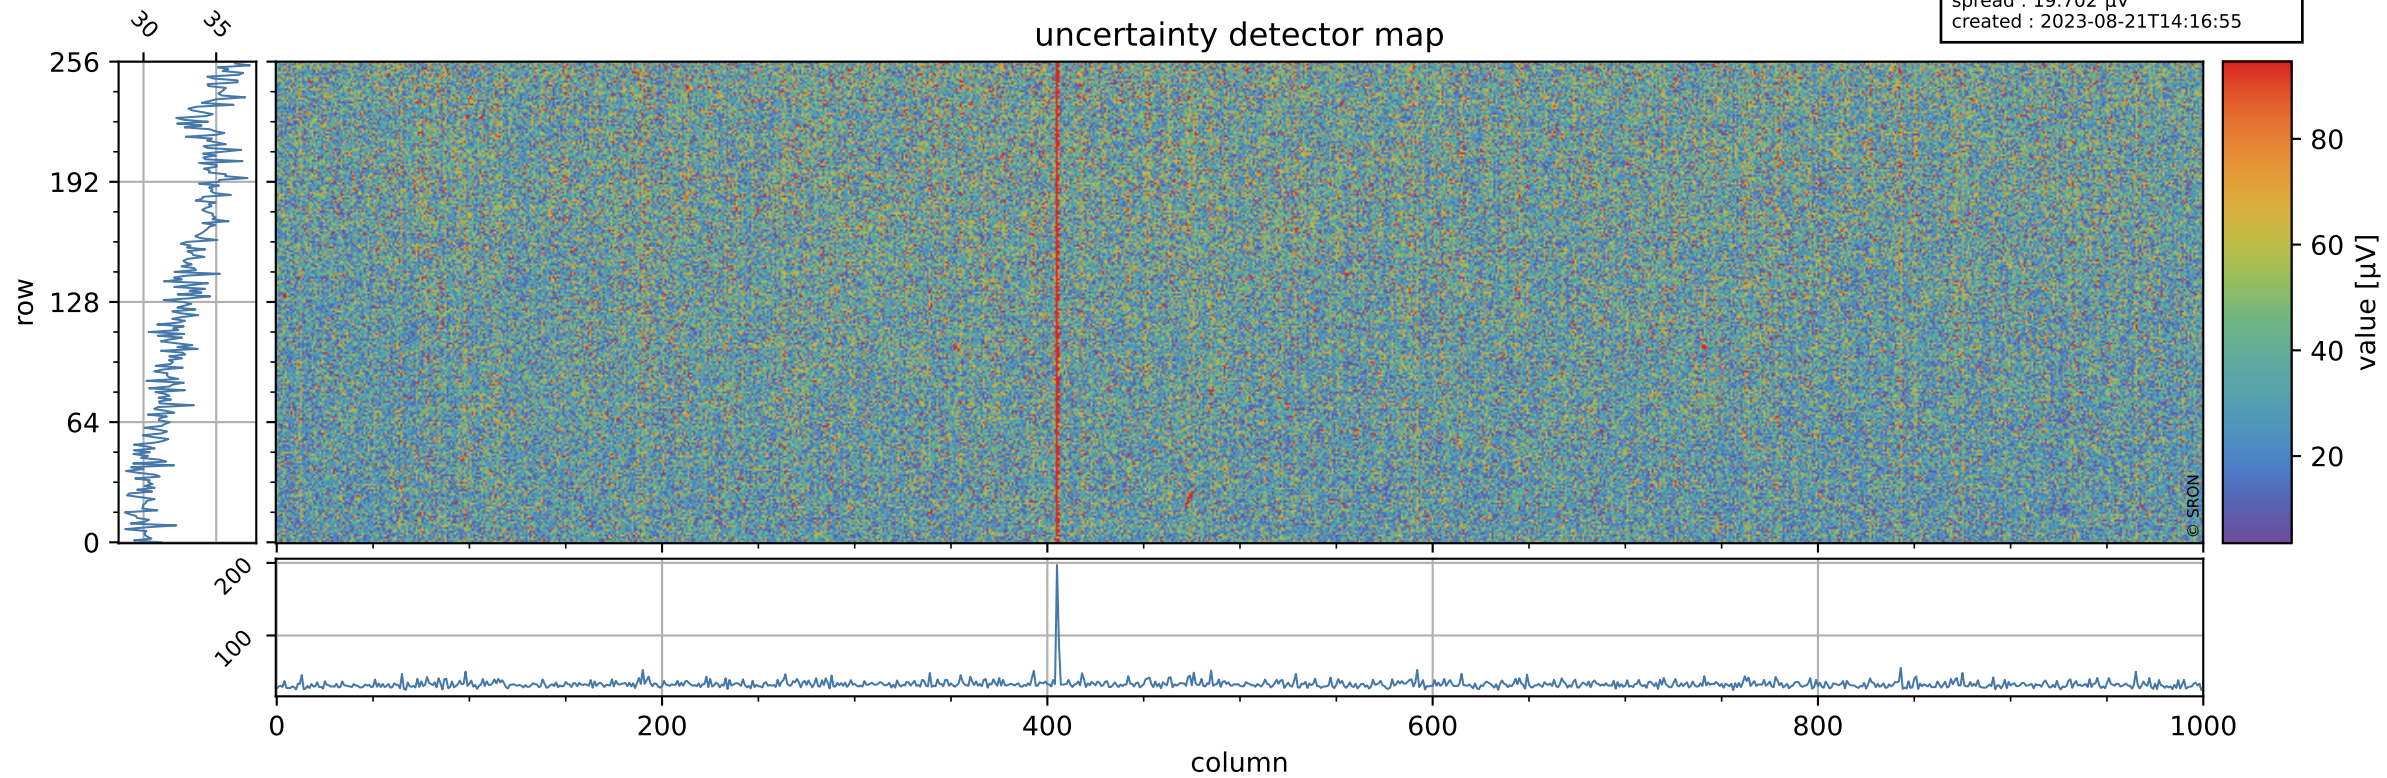

Tropomi SWIR offset (official)

orbits : 20 in [4342, 4387]
coverage : 2018-08-15 / 2018-08-18
median : 0.52599 V
spread : 0.035926 V
created : 2023-08-21T14:16:55

value detector map

Tropomi SWIR offset (official)

orbits : 20 in [4342, 4387]
coverage : 2018-08-15 / 2018-08-18
median : 33.384 μV
spread : 19.702 μV
created : 2023-08-21T14:16:55

Tropomi SWIR offset (official)

orbits : 20 in [4342, 4387]
coverage : 2018-08-15 / 2018-08-18
median : -0.02913 mV
spread : 0.31966 mV
created : 2023-08-21T14:16:56

value compared with SWIR offset CKD

Tropomi SWIR offset (official) ground-tracks of Sentinel-5P

orbits : 20 in [4342, 4387]
coverage : 2018-08-15 / 2018-08-18
created : 2023-08-21T14:16:56

Tropomi SWIR offset (official)

orbits : [2827, 4387]
coverage : 2018-04-30 / 2018-08-18
created : 2023-08-21T14:16:56

trend of detector median & temperatures