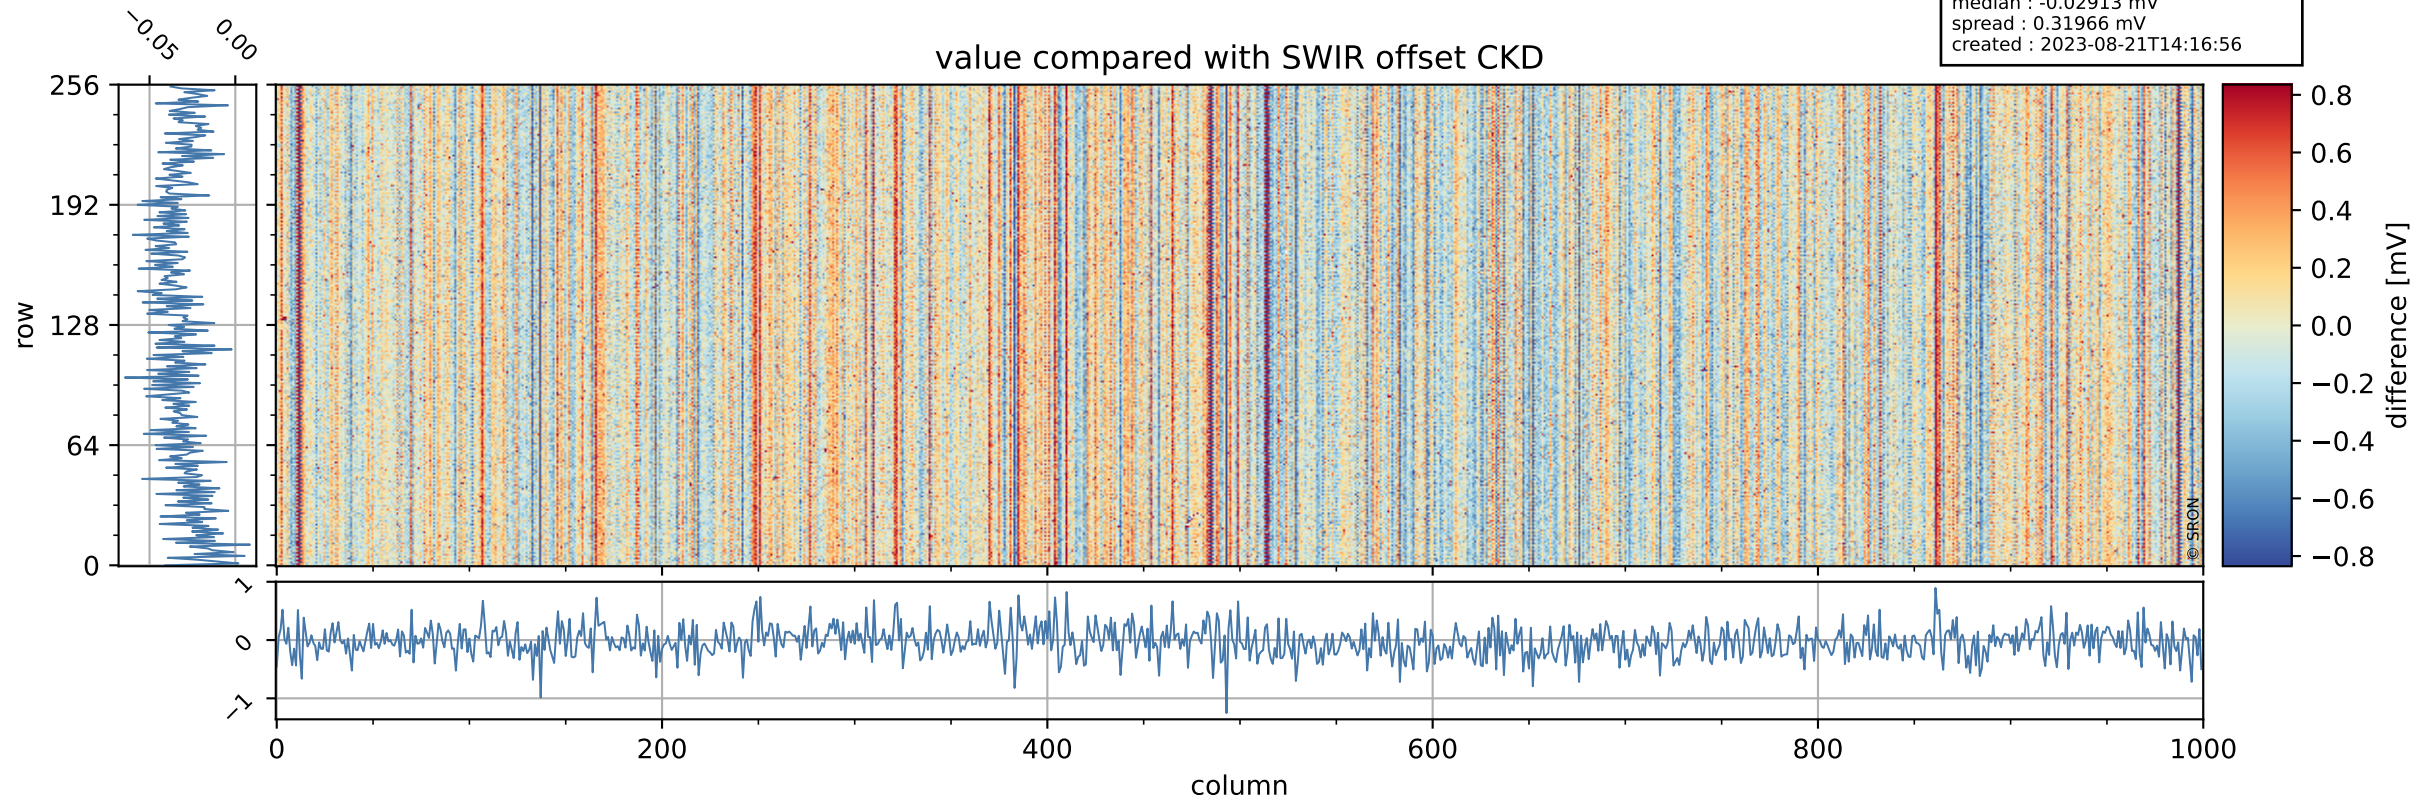

Tropomi SWIR offset (official)

orbits : 20 in [4342, 4387]
coverage : 2018-08-15 / 2018-08-18
median : 0.52599 V
spread : 0.035926 V
created : 2023-08-21T14:16:55

value detector map

Tropomi SWIR offset (official)

orbits : 20 in [4342, 4387]
coverage : 2018-08-15 / 2018-08-18
median : 33.384 μV
spread : 19.702 μV
created : 2023-08-21T14:16:55

Tropomi SWIR offset (official)

orbits : 20 in [4342, 4387]
coverage : 2018-08-15 / 2018-08-18
median : -0.02913 mV
spread : 0.31966 mV
created : 2023-08-21T14:16:56

value compared with SWIR offset CKD

Tropomi SWIR offset (official) ground-tracks of Sentinel-5P

orbits : 20 in [4342, 4387]
coverage : 2018-08-15 / 2018-08-18
created : 2023-08-21T14:16:56

Tropomi SWIR offset (official)

orbits : [2827, 4387]
coverage : 2018-04-30 / 2018-08-18
created : 2023-08-21T14:16:56

trend of detector median & temperatures