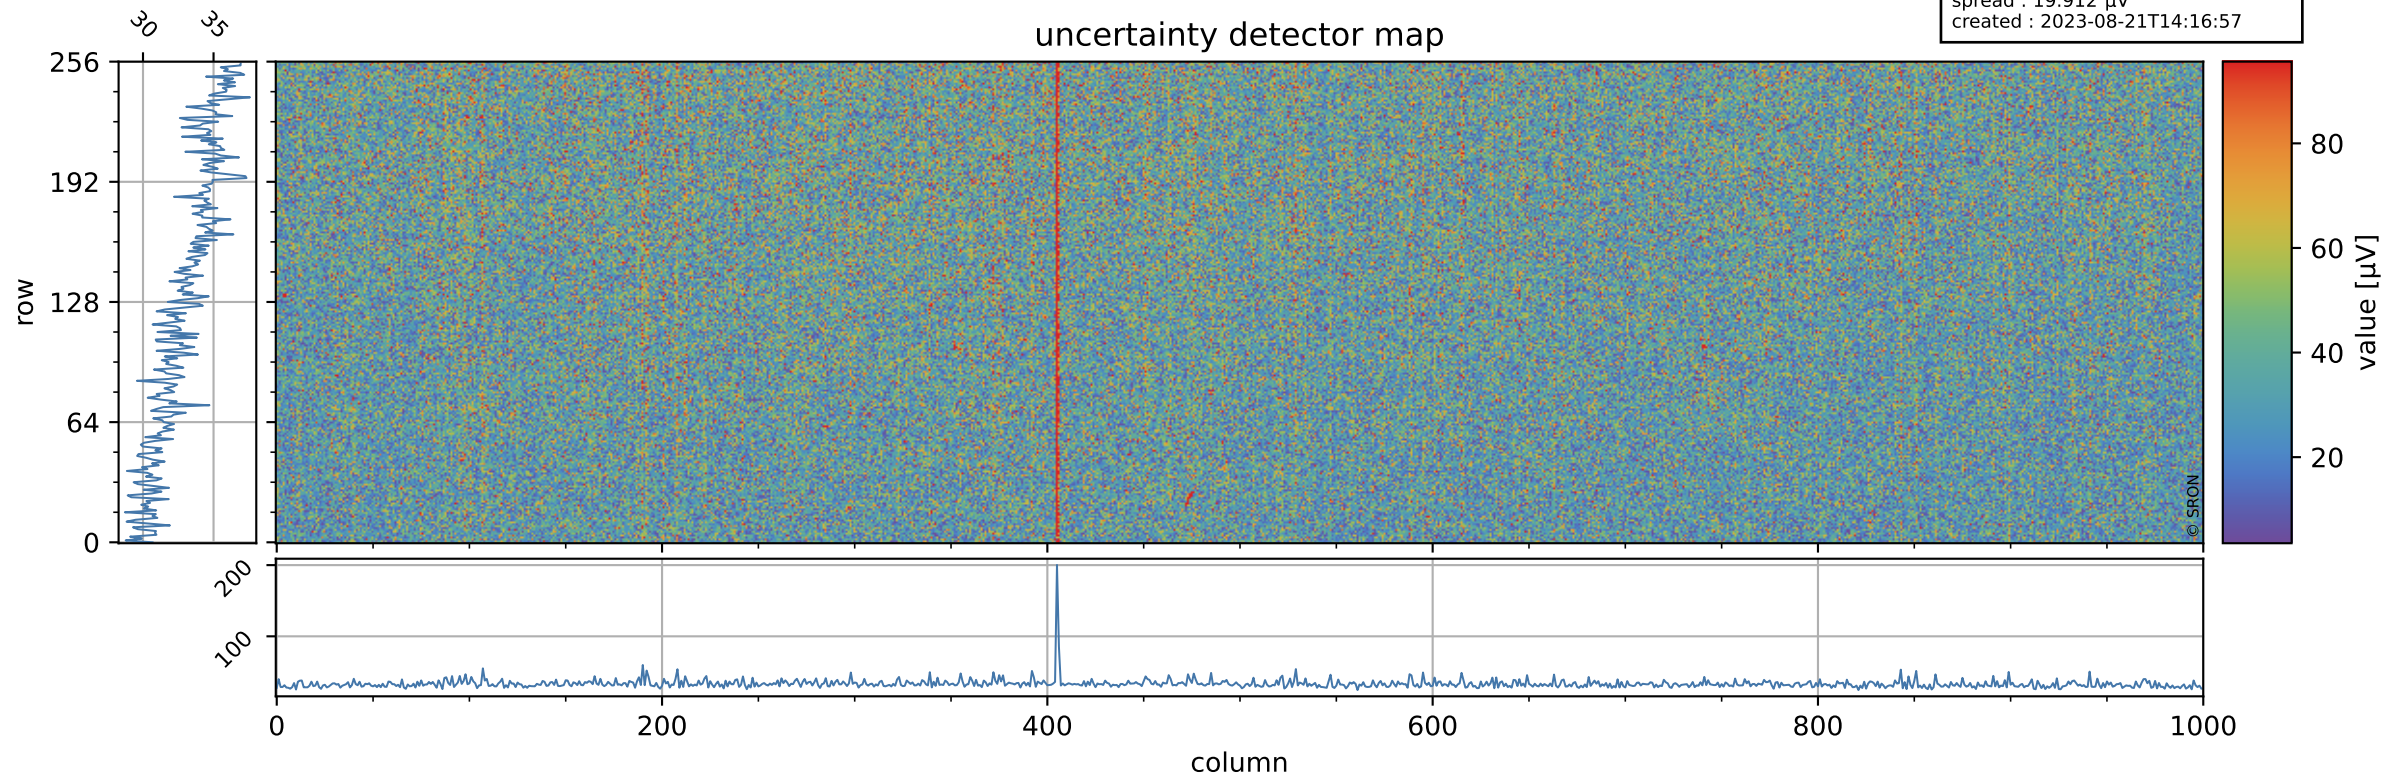

Tropomi SWIR offset (official)

orbits : 19 in [4357, 4402]
coverage : 2018-08-16 / 2018-08-19
median : 0.52599 V
spread : 0.035928 V
created : 2023-08-21T14:16:57

value detector map

Tropomi SWIR offset (official)

orbits : 19 in [4357, 4402]
coverage : 2018-08-16 / 2018-08-19
median : 33.623 μV
spread : 19.912 μV
created : 2023-08-21T14:16:57

Tropomi SWIR offset (official)

orbits : 19 in [4357, 4402]
coverage : 2018-08-16 / 2018-08-19
median : -0.031598 mV
spread : 0.32004 mV
created : 2023-08-21T14:16:57

value compared with SWIR offset CKD

Tropomi SWIR offset (official) ground-tracks of Sentinel-5P

orbits : 19 in [4357, 4402]
coverage : 2018-08-16 / 2018-08-19
created : 2023-08-21T14:16:58

Tropomi SWIR offset (official)

orbits : [2827, 4402]
coverage : 2018-04-30 / 2018-08-19
created : 2023-08-21T14:16:58

trend of detector median & temperatures