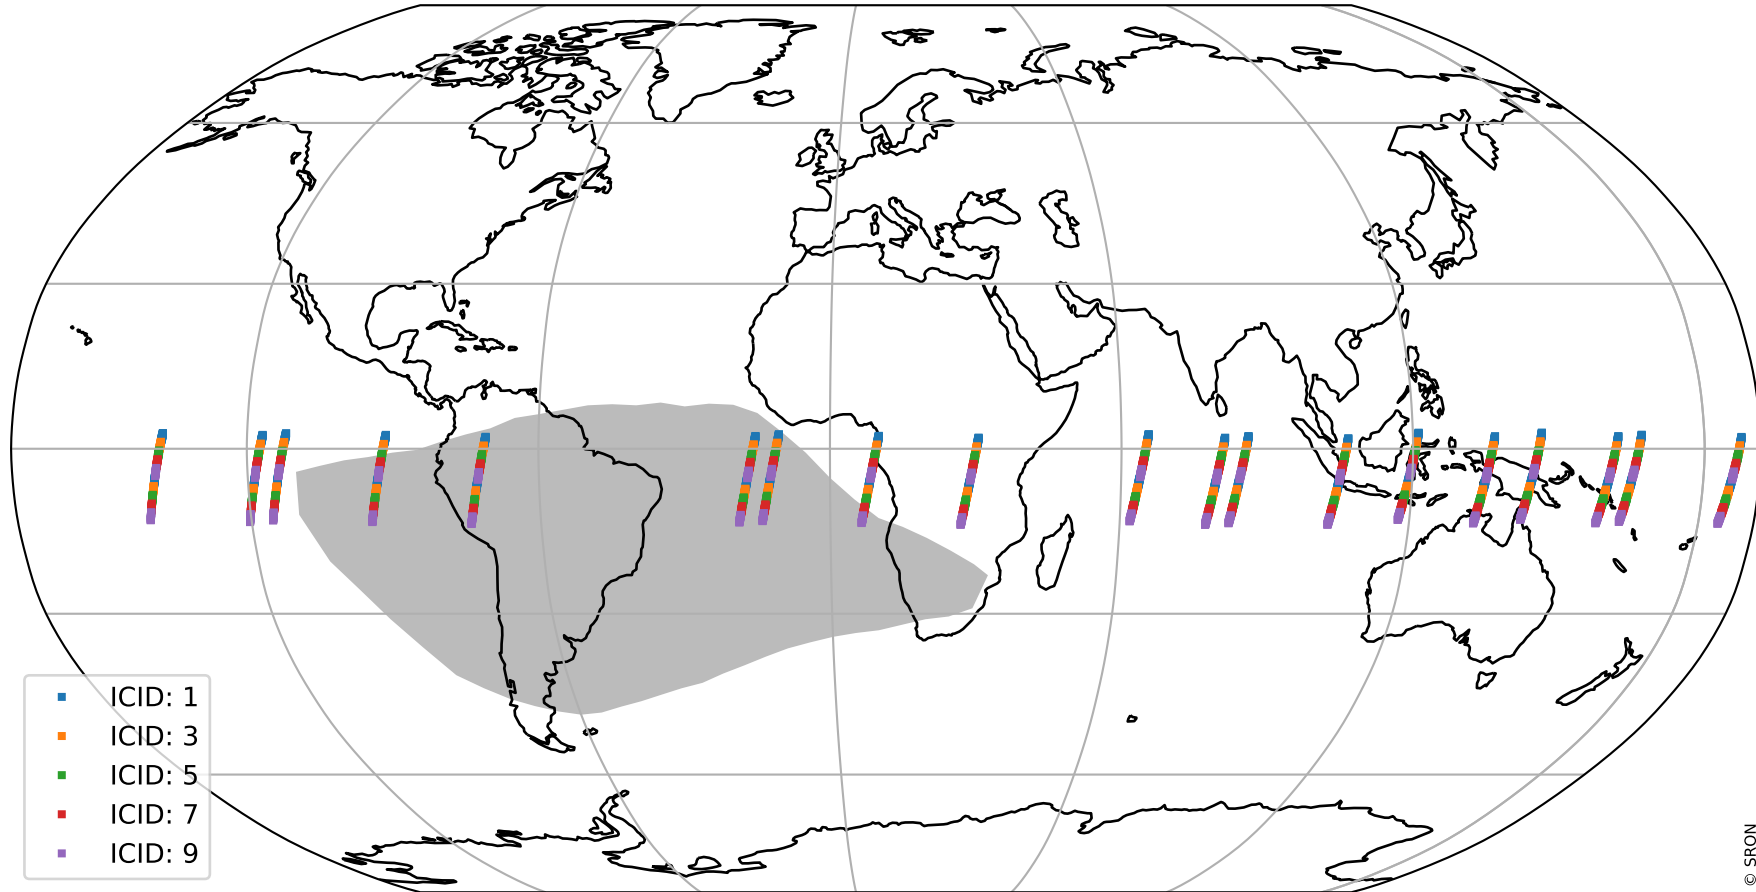

Tropomi SWIR offset (official)

orbits : 19 in [4357, 4402]
coverage : 2018-08-16 / 2018-08-19
median : 0.52599 V
spread : 0.035928 V
created : 2023-08-21T14:16:57

value detector map

Tropomi SWIR offset (official)

orbits : 19 in [4357, 4402]
coverage : 2018-08-16 / 2018-08-19
median : 33.623 μV
spread : 19.912 μV
created : 2023-08-21T14:16:57

Tropomi SWIR offset (official)

orbits : 19 in [4357, 4402]
coverage : 2018-08-16 / 2018-08-19
median : -0.031598 mV
spread : 0.32004 mV
created : 2023-08-21T14:16:57

value compared with SWIR offset CKD

Tropomi SWIR offset (official) ground-tracks of Sentinel-5P

orbits : 19 in [4357, 4402]
coverage : 2018-08-16 / 2018-08-19
created : 2023-08-21T14:16:58

Tropomi SWIR offset (official)

orbits : [2827, 4402]
coverage : 2018-04-30 / 2018-08-19
created : 2023-08-21T14:16:58

trend of detector median & temperatures