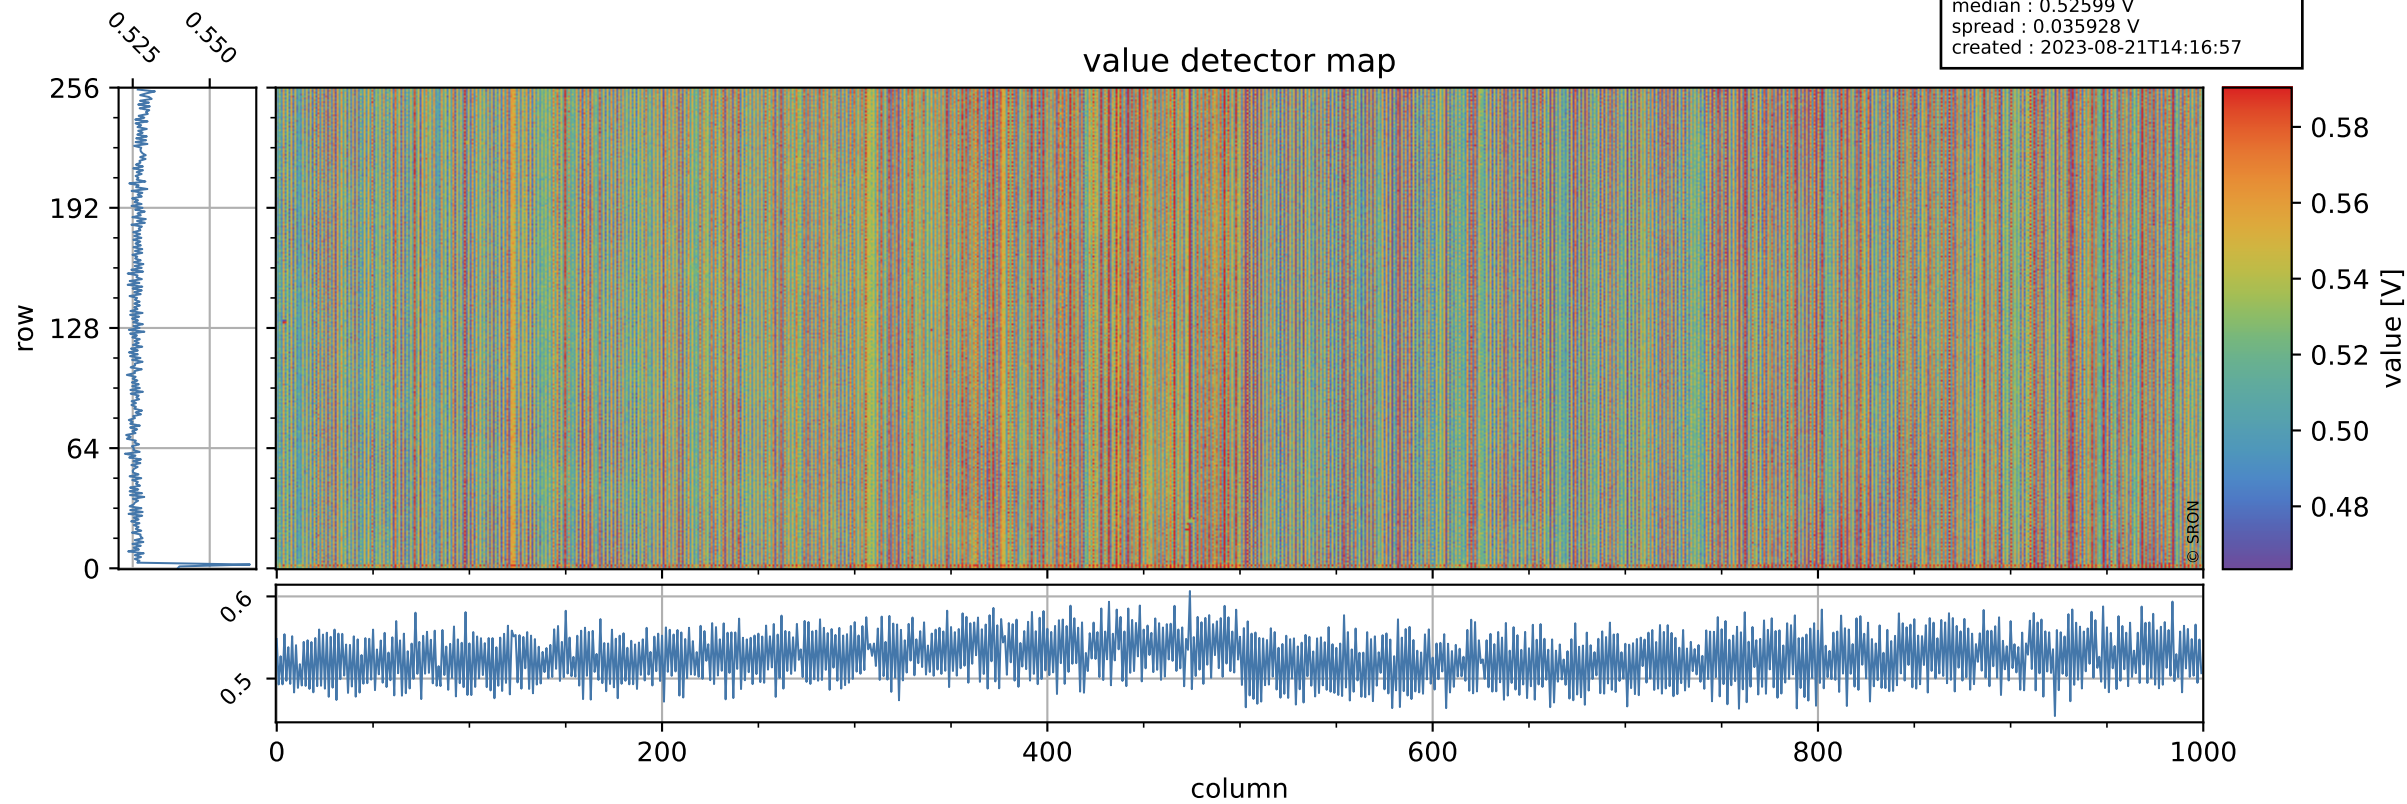

Tropomi SWIR offset (official)

orbits : 19 in [4357, 4402]
coverage : 2018-08-16 / 2018-08-19
median : 0.52599 V
spread : 0.035928 V
created : 2023-08-21T14:16:57

value detector map

Tropomi SWIR offset (official)

orbits : 19 in [4357, 4402]
coverage : 2018-08-16 / 2018-08-19
median : 33.623 μV
spread : 19.912 μV
created : 2023-08-21T14:16:57

Tropomi SWIR offset (official)

orbits : 19 in [4357, 4402]
coverage : 2018-08-16 / 2018-08-19
median : -0.031598 mV
spread : 0.32004 mV
created : 2023-08-21T14:16:57

value compared with SWIR offset CKD

Tropomi SWIR offset (official) ground-tracks of Sentinel-5P

orbits : 19 in [4357, 4402]
coverage : 2018-08-16 / 2018-08-19
created : 2023-08-21T14:16:58

Tropomi SWIR offset (official)

orbits : [2827, 4402]
coverage : 2018-04-30 / 2018-08-19
created : 2023-08-21T14:16:58

trend of detector median & temperatures