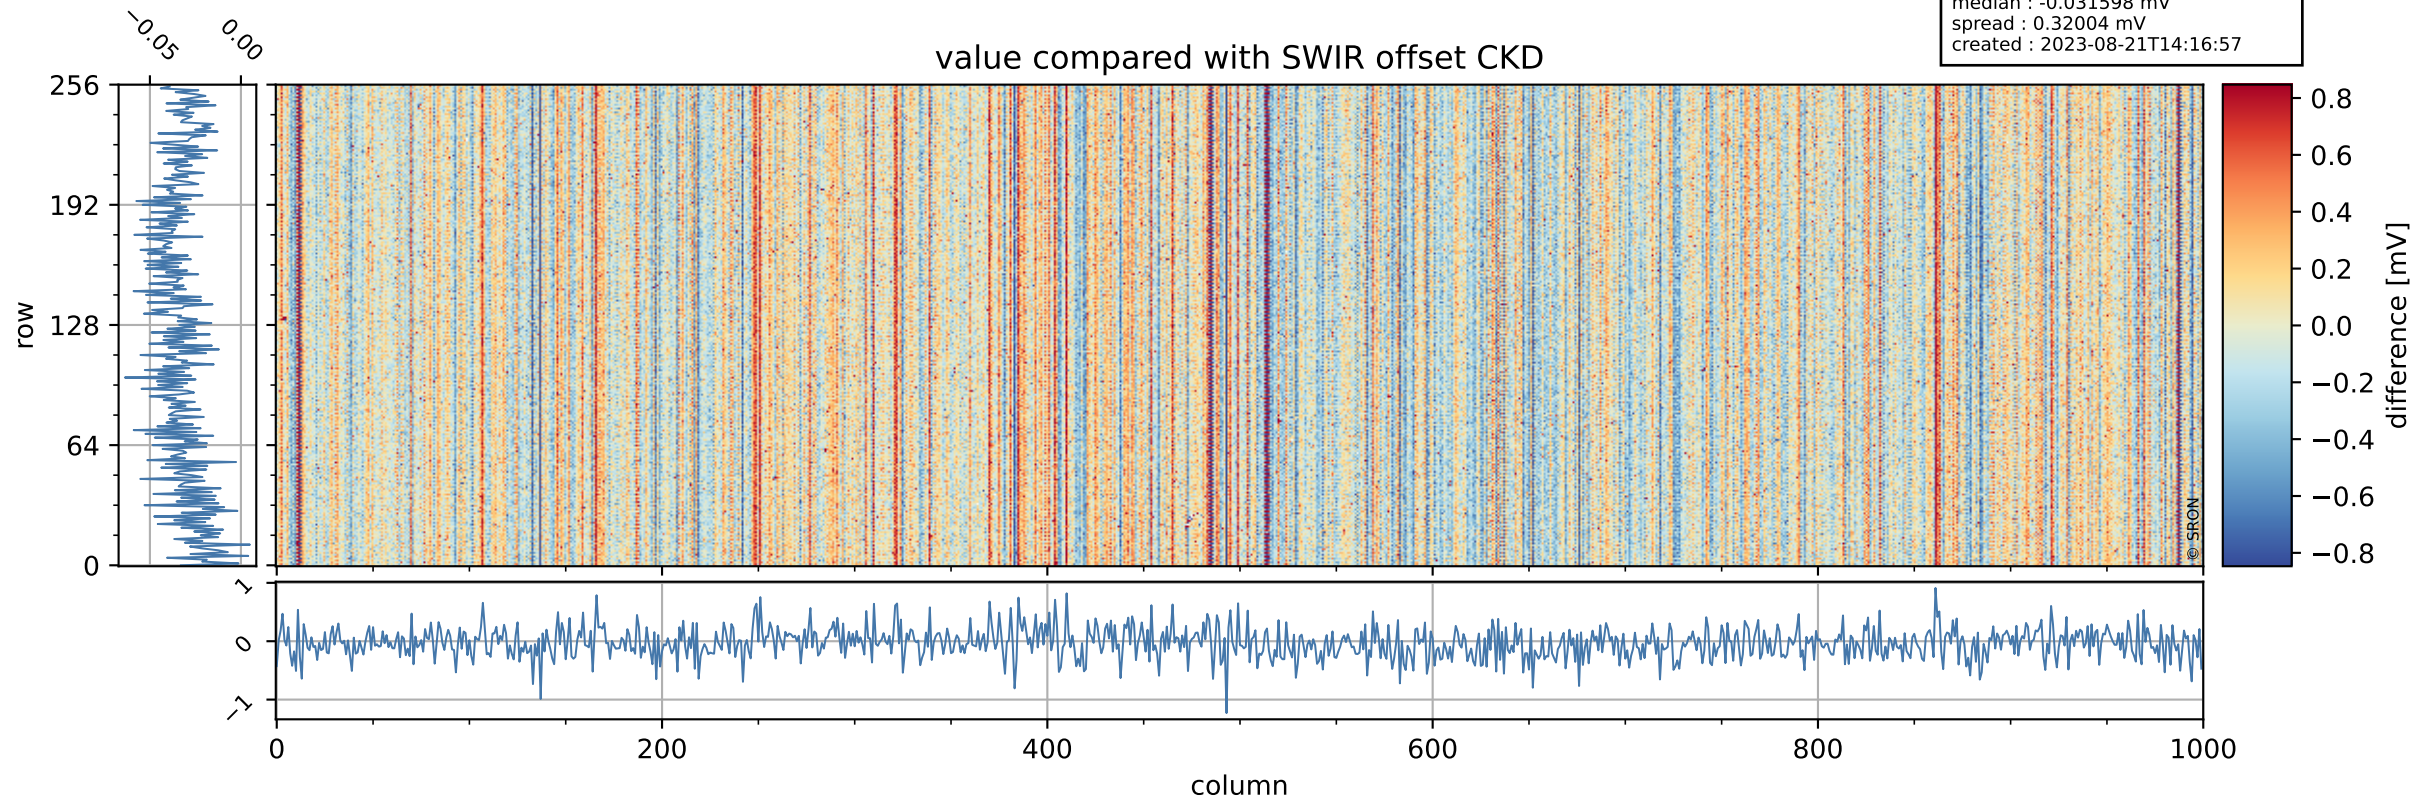

Tropomi SWIR offset (official)

orbits : 19 in [4357, 4402]
coverage : 2018-08-16 / 2018-08-19
median : 0.52599 V
spread : 0.035928 V
created : 2023-08-21T14:16:57

value detector map

Tropomi SWIR offset (official)

orbits : 19 in [4357, 4402]
coverage : 2018-08-16 / 2018-08-19
median : 33.623 μV
spread : 19.912 μV
created : 2023-08-21T14:16:57

Tropomi SWIR offset (official)

orbits : 19 in [4357, 4402]
coverage : 2018-08-16 / 2018-08-19
median : -0.031598 mV
spread : 0.32004 mV
created : 2023-08-21T14:16:57

value compared with SWIR offset CKD

Tropomi SWIR offset (official) ground-tracks of Sentinel-5P

orbits : 19 in [4357, 4402]
coverage : 2018-08-16 / 2018-08-19
created : 2023-08-21T14:16:58

Tropomi SWIR offset (official)

orbits : [2827, 4402]
coverage : 2018-04-30 / 2018-08-19
created : 2023-08-21T14:16:58

trend of detector median & temperatures