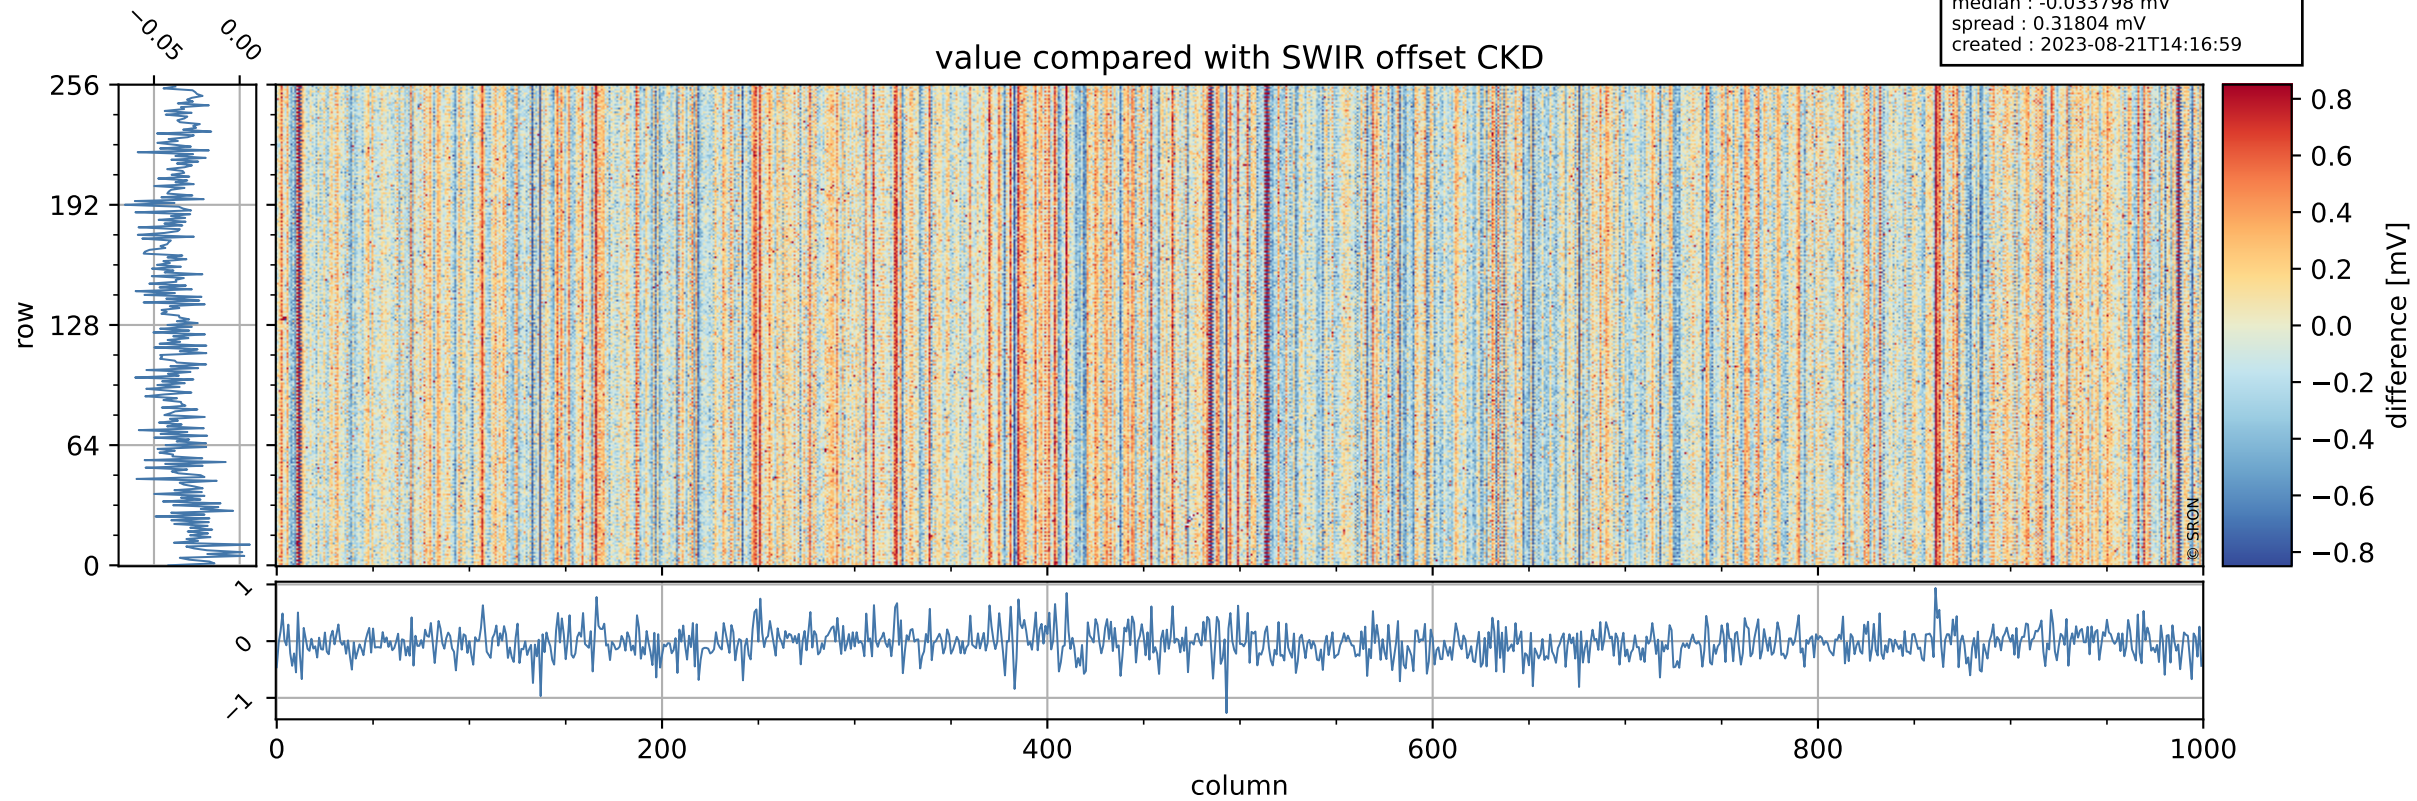

Tropomi SWIR offset (official)

orbits : 20 in [4372, 4417]
coverage : 2018-08-17 / 2018-08-20
median : 0.52599 V
spread : 0.035929 V
created : 2023-08-21T14:16:59

value detector map

Tropomi SWIR offset (official)

orbits : 20 in [4372, 4417]
coverage : 2018-08-17 / 2018-08-20
median : 33.197 μV
spread : 19.529 μV
created : 2023-08-21T14:16:59

Tropomi SWIR offset (official)

orbits : 20 in [4372, 4417]
coverage : 2018-08-17 / 2018-08-20
median : -0.033798 mV
spread : 0.31804 mV
created : 2023-08-21T14:16:59

value compared with SWIR offset CKD

Tropomi SWIR offset (official) ground-tracks of Sentinel-5P

orbits : 20 in [4372, 4417]
coverage : 2018-08-17 / 2018-08-20
created : 2023-08-21T14:16:59

Tropomi SWIR offset (official)

orbits : [2827, 4417]
coverage : 2018-04-30 / 2018-08-20
created : 2023-08-21T14:17:00

trend of detector median & temperatures