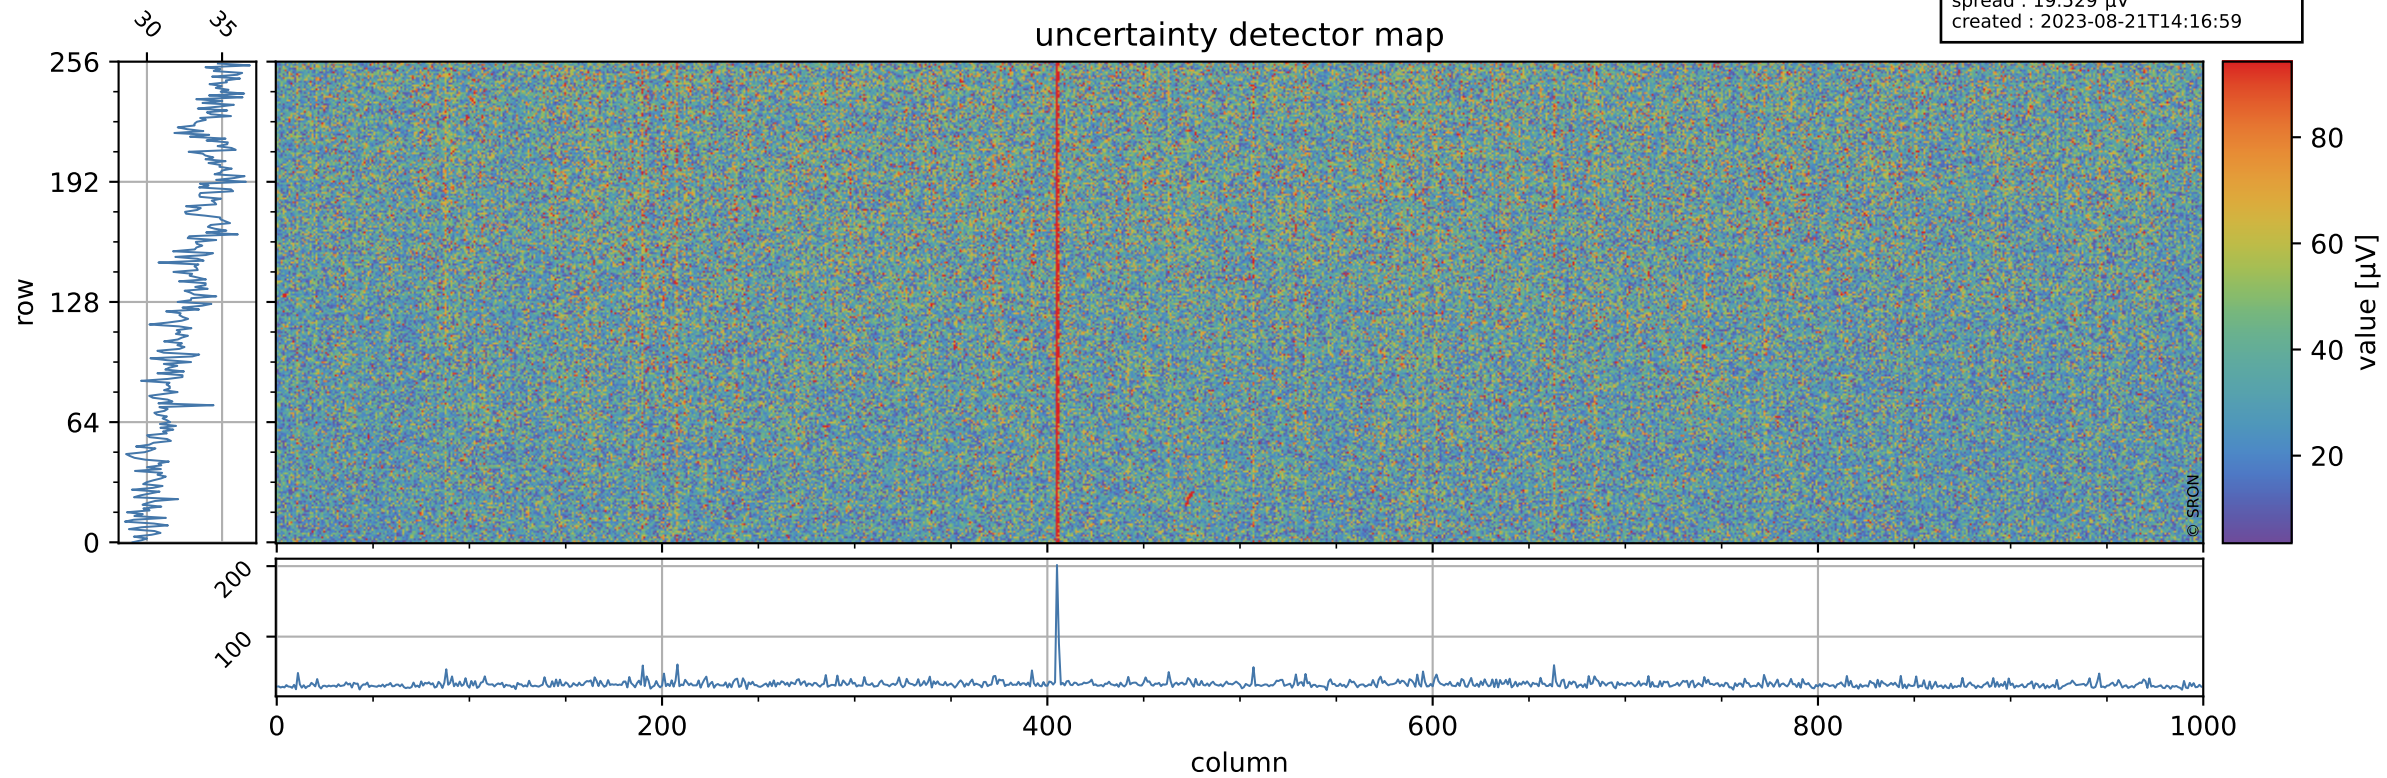

Tropomi SWIR offset (official)

orbits : 20 in [4372, 4417]
coverage : 2018-08-17 / 2018-08-20
median : 0.52599 V
spread : 0.035929 V
created : 2023-08-21T14:16:59

value detector map

Tropomi SWIR offset (official)

orbits : 20 in [4372, 4417]
coverage : 2018-08-17 / 2018-08-20
median : 33.197 μV
spread : 19.529 μV
created : 2023-08-21T14:16:59

Tropomi SWIR offset (official)

orbits : 20 in [4372, 4417]
coverage : 2018-08-17 / 2018-08-20
median : -0.033798 mV
spread : 0.31804 mV
created : 2023-08-21T14:16:59

value compared with SWIR offset CKD

Tropomi SWIR offset (official) ground-tracks of Sentinel-5P

orbits : 20 in [4372, 4417]
coverage : 2018-08-17 / 2018-08-20
created : 2023-08-21T14:16:59

Tropomi SWIR offset (official)

orbits : [2827, 4417]
coverage : 2018-04-30 / 2018-08-20
created : 2023-08-21T14:17:00

trend of detector median & temperatures