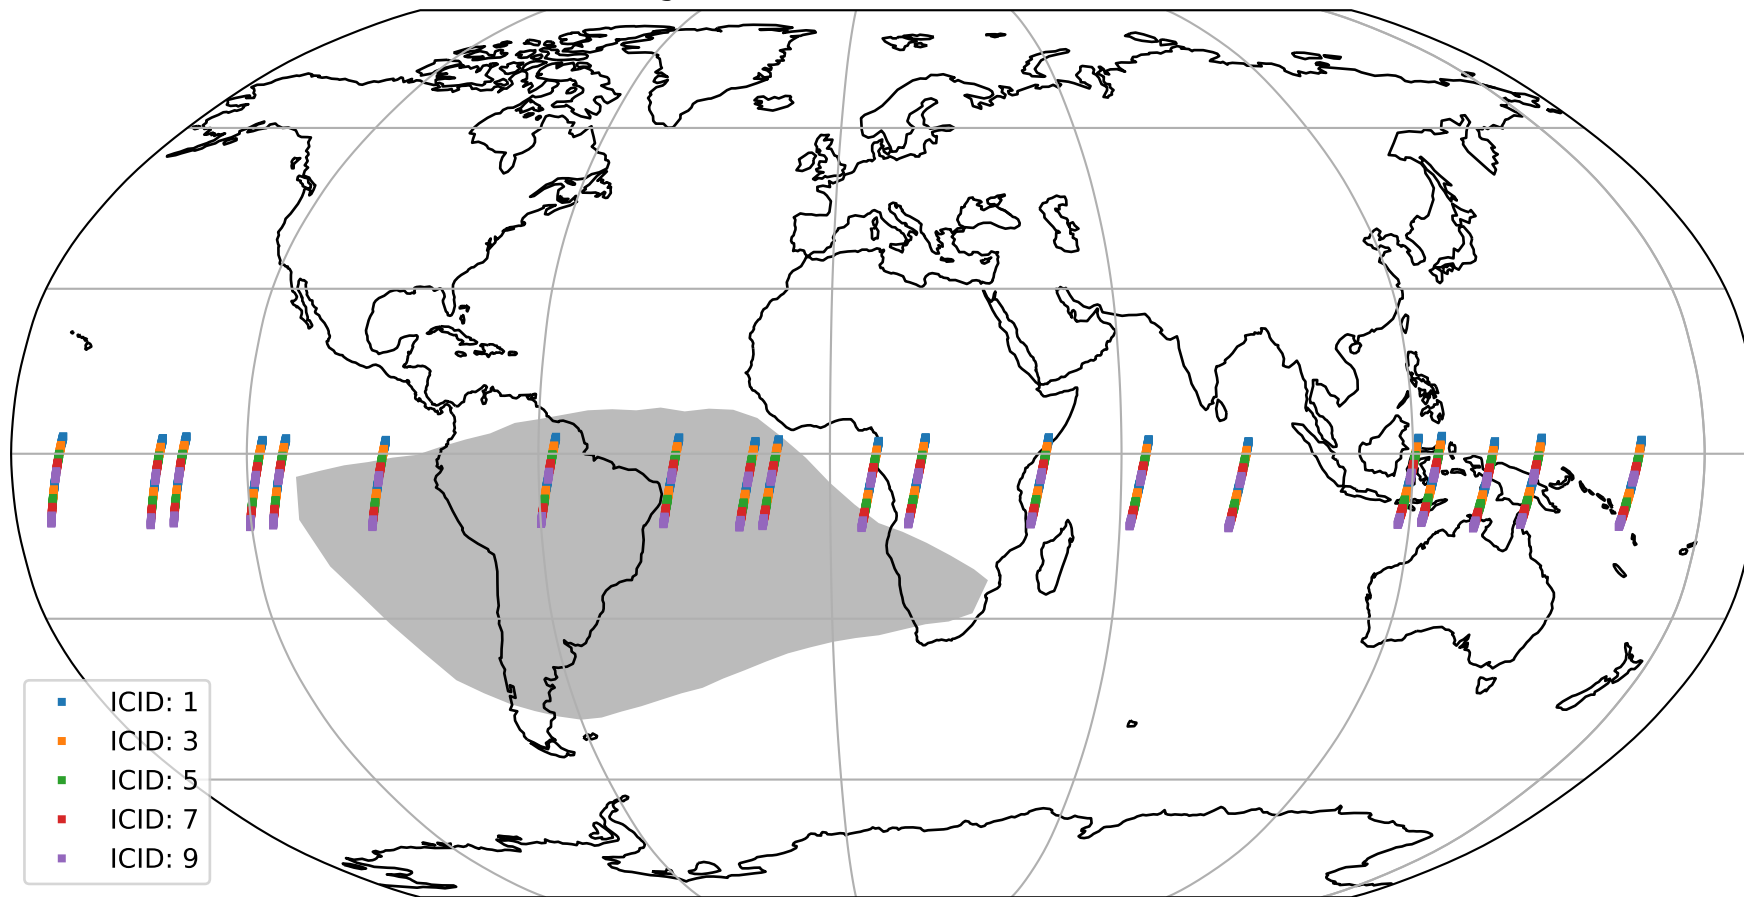

Tropomi SWIR offset (official)

orbits : 20 in [4372, 4417]
coverage : 2018-08-17 / 2018-08-20
median : 0.52599 V
spread : 0.035929 V
created : 2023-08-21T14:16:59

value detector map

Tropomi SWIR offset (official)

orbits : 20 in [4372, 4417]
coverage : 2018-08-17 / 2018-08-20
median : 33.197 μV
spread : 19.529 μV
created : 2023-08-21T14:16:59

Tropomi SWIR offset (official)

orbits : 20 in [4372, 4417]
coverage : 2018-08-17 / 2018-08-20
median : -0.033798 mV
spread : 0.31804 mV
created : 2023-08-21T14:16:59

value compared with SWIR offset CKD

Tropomi SWIR offset (official) ground-tracks of Sentinel-5P

orbits : 20 in [4372, 4417]
coverage : 2018-08-17 / 2018-08-20
created : 2023-08-21T14:16:59

Tropomi SWIR offset (official)

orbits : [2827, 4417]
coverage : 2018-04-30 / 2018-08-20
created : 2023-08-21T14:17:00

trend of detector median & temperatures