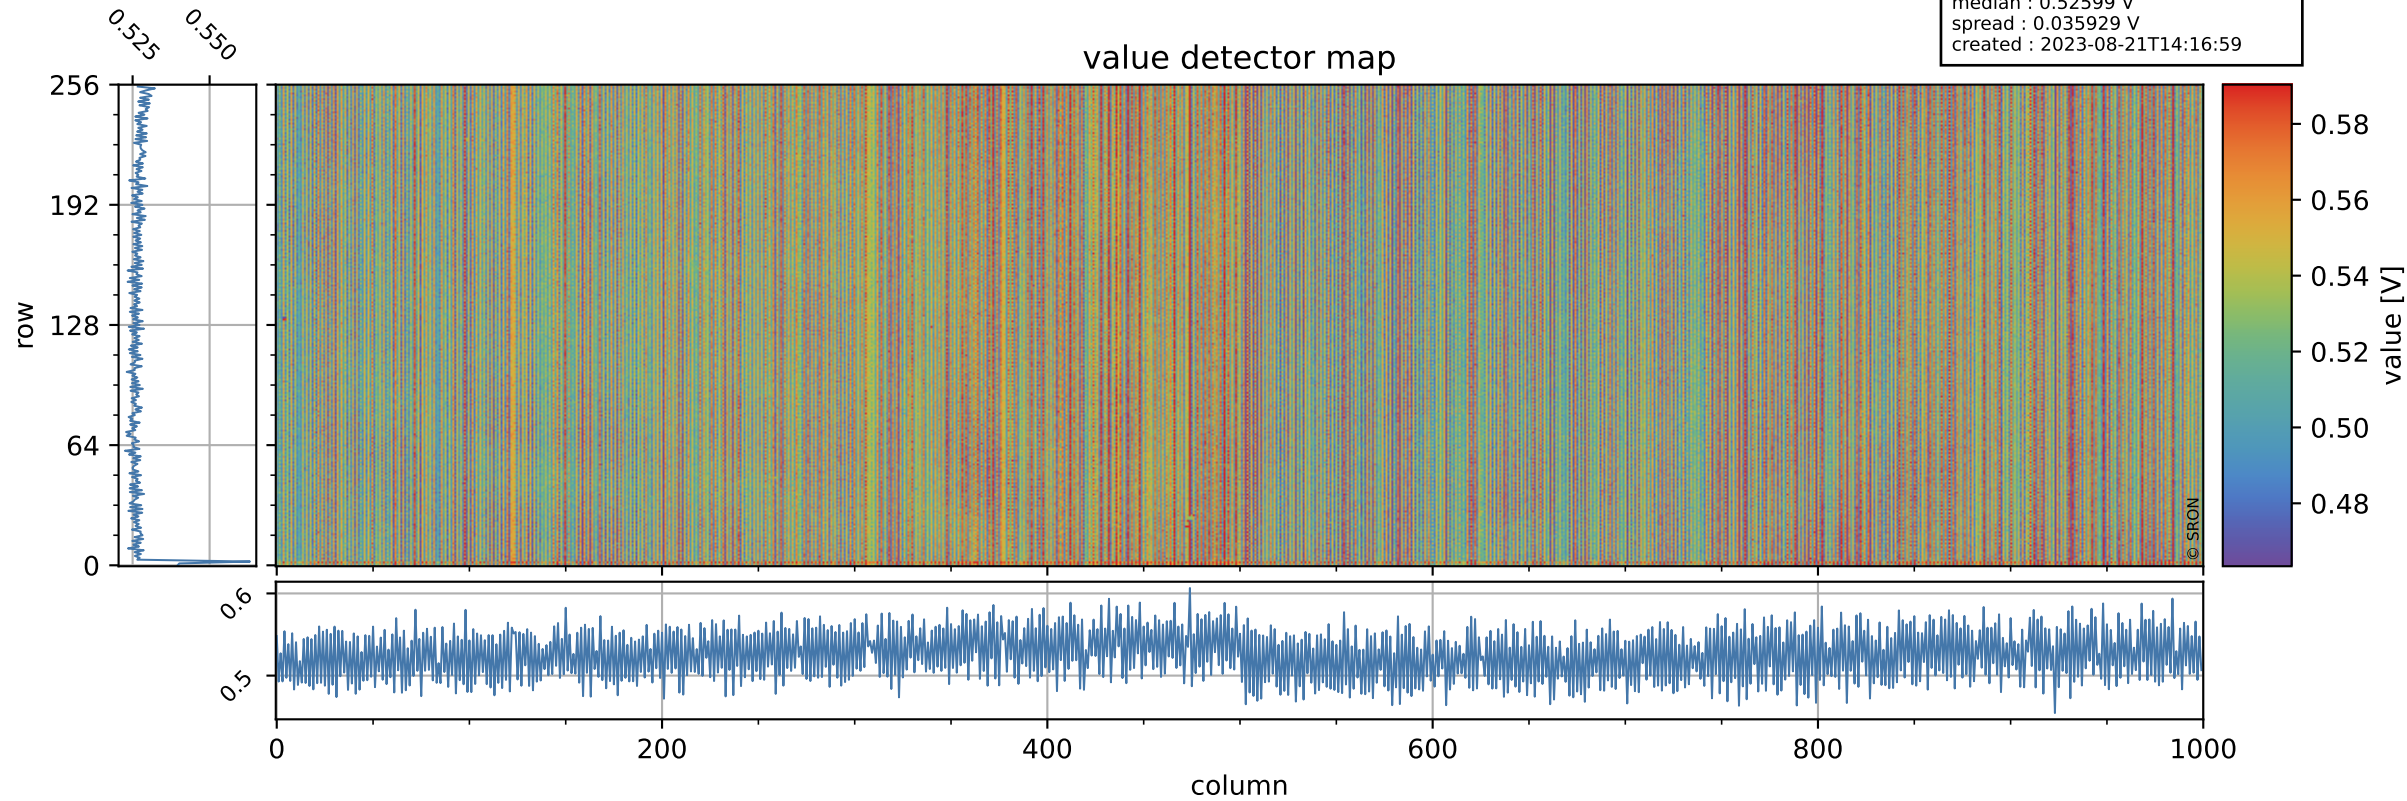

Tropomi SWIR offset (official)

orbits : 20 in [4372, 4417]
coverage : 2018-08-17 / 2018-08-20
median : 0.52599 V
spread : 0.035929 V
created : 2023-08-21T14:16:59

value detector map

Tropomi SWIR offset (official)

orbits : 20 in [4372, 4417]
coverage : 2018-08-17 / 2018-08-20
median : 33.197 μV
spread : 19.529 μV
created : 2023-08-21T14:16:59

Tropomi SWIR offset (official)

orbits : 20 in [4372, 4417]
coverage : 2018-08-17 / 2018-08-20
median : -0.033798 mV
spread : 0.31804 mV
created : 2023-08-21T14:16:59

value compared with SWIR offset CKD

Tropomi SWIR offset (official) ground-tracks of Sentinel-5P

orbits : 20 in [4372, 4417]
coverage : 2018-08-17 / 2018-08-20
created : 2023-08-21T14:16:59

Tropomi SWIR offset (official)

orbits : [2827, 4417]
coverage : 2018-04-30 / 2018-08-20
created : 2023-08-21T14:17:00

trend of detector median & temperatures