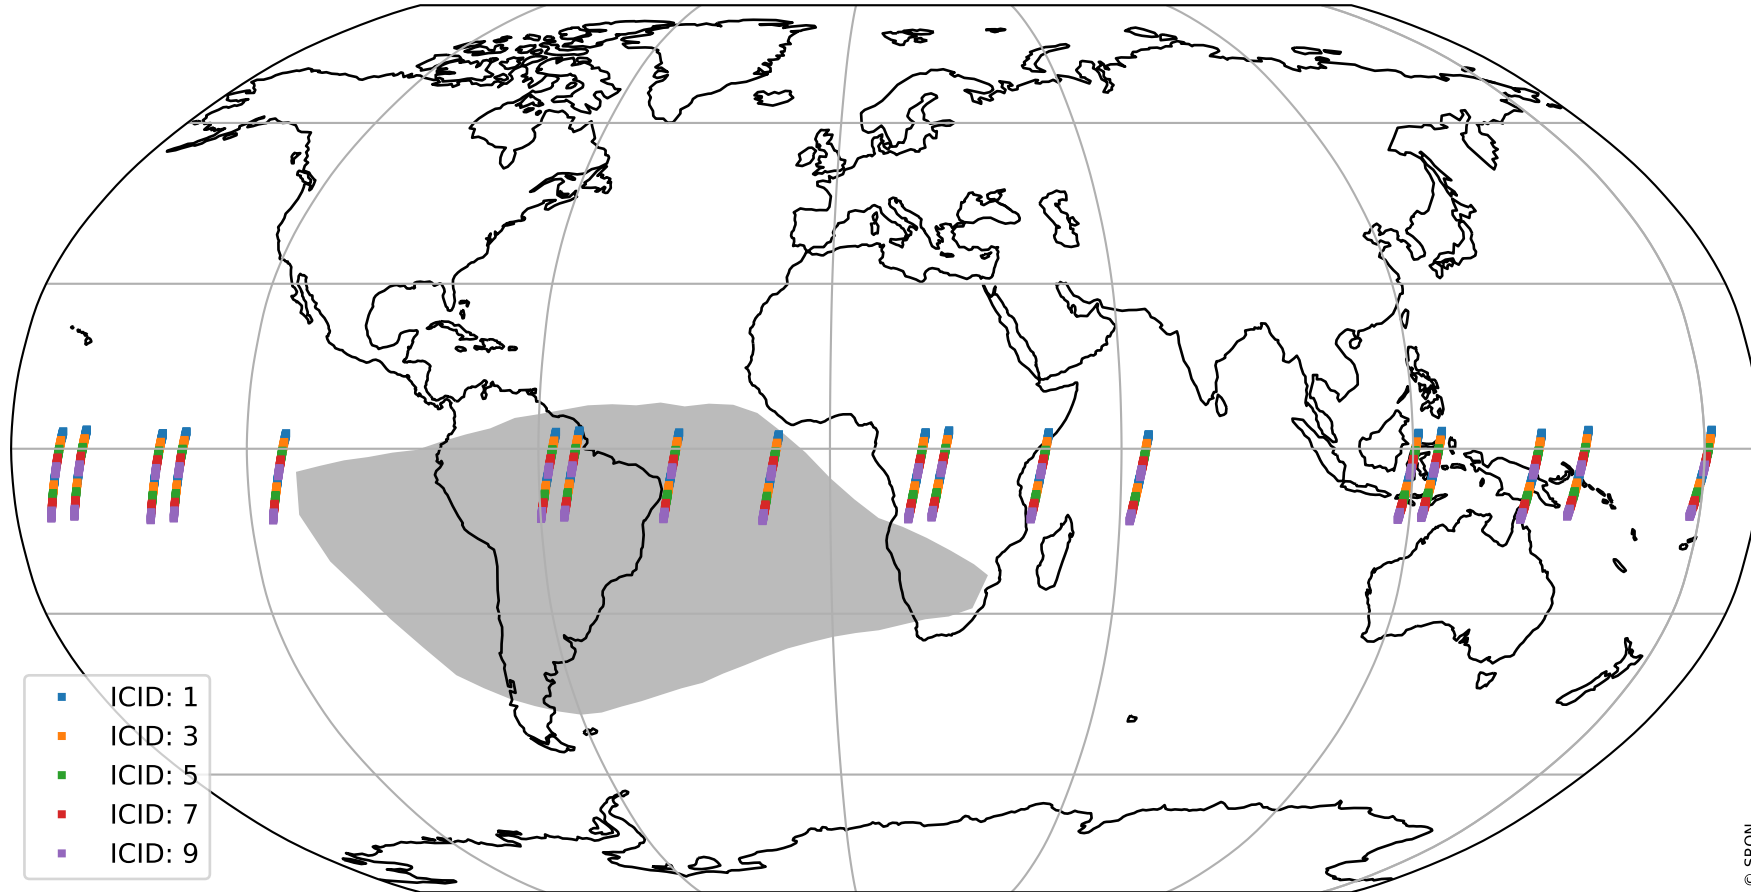

Tropomi SWIR offset (official)

orbits : 18 in [4387, 4432]
coverage : 2018-08-18 / 2018-08-21
median : 0.52598 V
spread : 0.035931 V
created : 2023-08-21T14:17:00

value detector map

Tropomi SWIR offset (official)

orbits : 18 in [4387, 4432]
coverage : 2018-08-18 / 2018-08-21
median : 32.613 μV
spread : 19.456 μV
created : 2023-08-21T14:17:01

Tropomi SWIR offset (official)

orbits : 18 in [4387, 4432]
coverage : 2018-08-18 / 2018-08-21
median : -0.044207 mV
spread : 0.31836 mV
created : 2023-08-21T14:17:01

value compared with SWIR offset CKD

Tropomi SWIR offset (official) ground-tracks of Sentinel-5P

orbits : 18 in [4387, 4432]
coverage : 2018-08-18 / 2018-08-21
created : 2023-08-21T14:17:01

Tropomi SWIR offset (official)

orbits : [2827, 4432]
coverage : 2018-04-30 / 2018-08-21
created : 2023-08-21T14:17:01

trend of detector median & temperatures