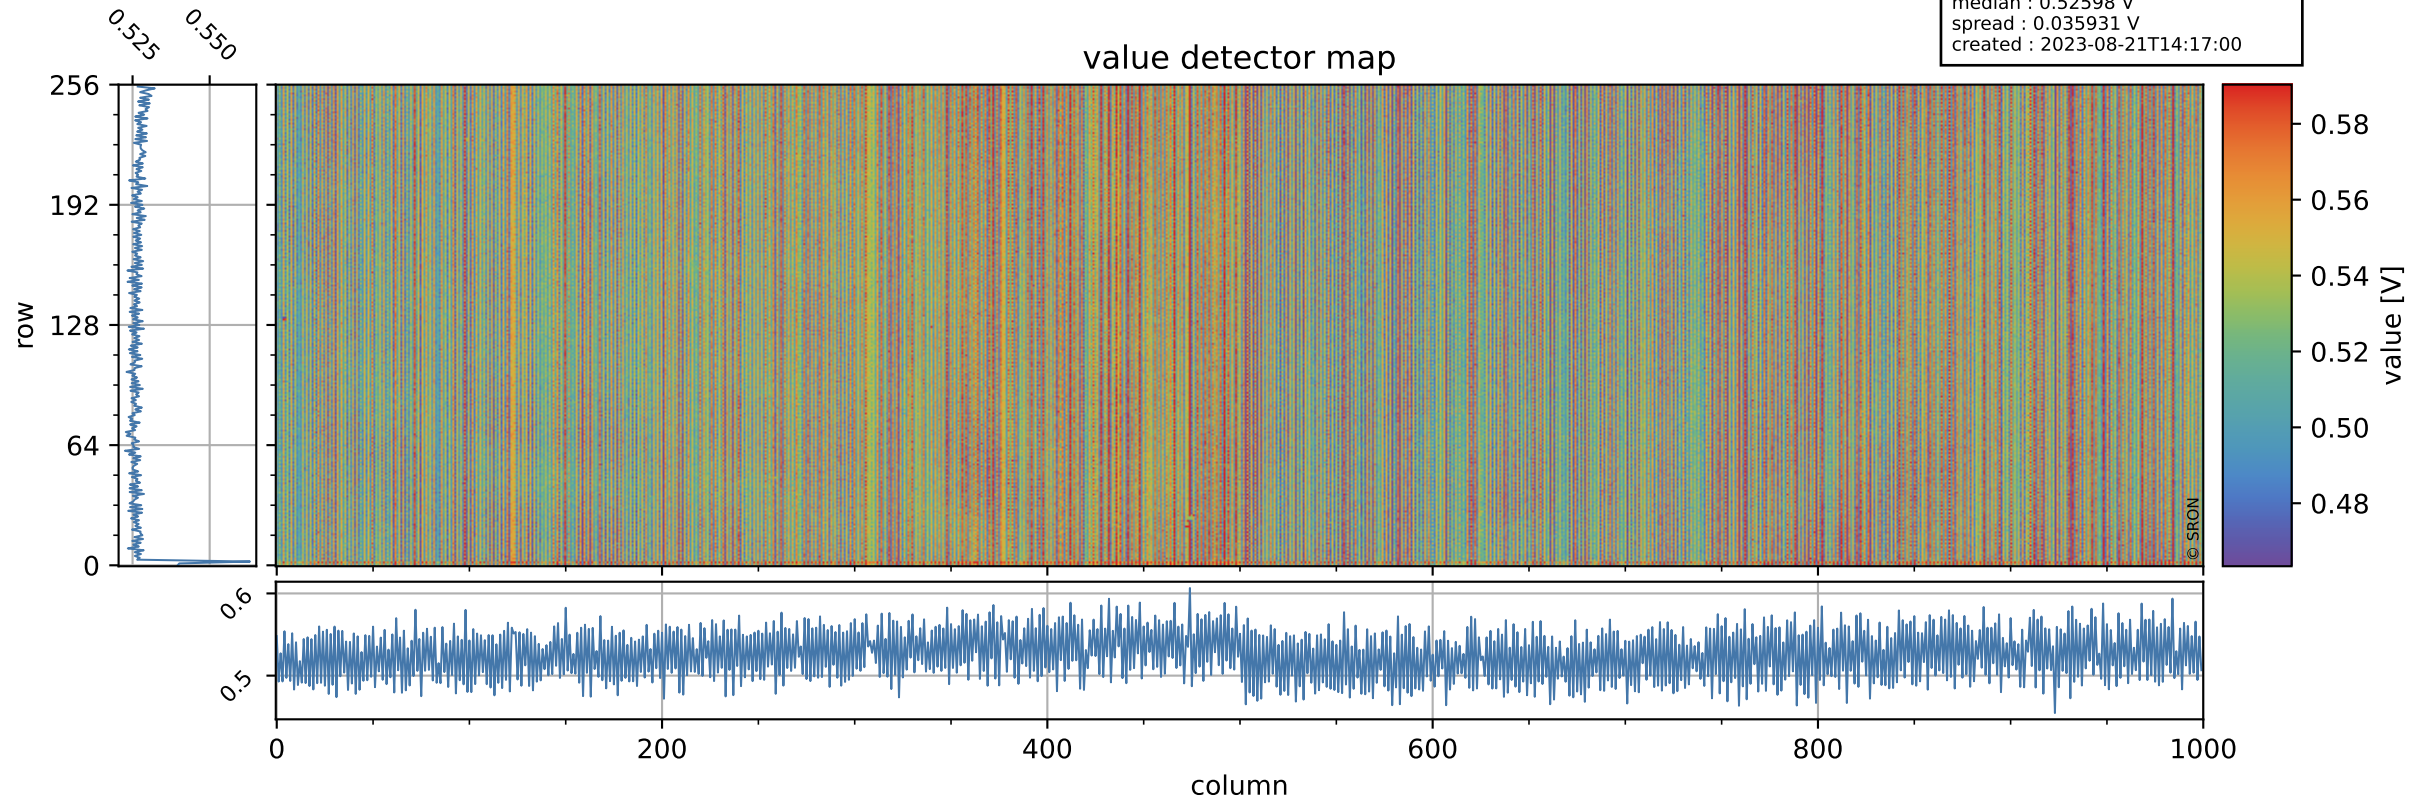

Tropomi SWIR offset (official)

orbits : 18 in [4387, 4432]
coverage : 2018-08-18 / 2018-08-21
median : 0.52598 V
spread : 0.035931 V
created : 2023-08-21T14:17:00

value detector map

Tropomi SWIR offset (official)

orbits : 18 in [4387, 4432]
coverage : 2018-08-18 / 2018-08-21
median : 32.613 μV
spread : 19.456 μV
created : 2023-08-21T14:17:01

Tropomi SWIR offset (official)

orbits : 18 in [4387, 4432]
coverage : 2018-08-18 / 2018-08-21
median : -0.044207 mV
spread : 0.31836 mV
created : 2023-08-21T14:17:01

value compared with SWIR offset CKD

Tropomi SWIR offset (official) ground-tracks of Sentinel-5P

orbits : 18 in [4387, 4432]
coverage : 2018-08-18 / 2018-08-21
created : 2023-08-21T14:17:01

Tropomi SWIR offset (official)

orbits : [2827, 4432]
coverage : 2018-04-30 / 2018-08-21
created : 2023-08-21T14:17:01

trend of detector median & temperatures