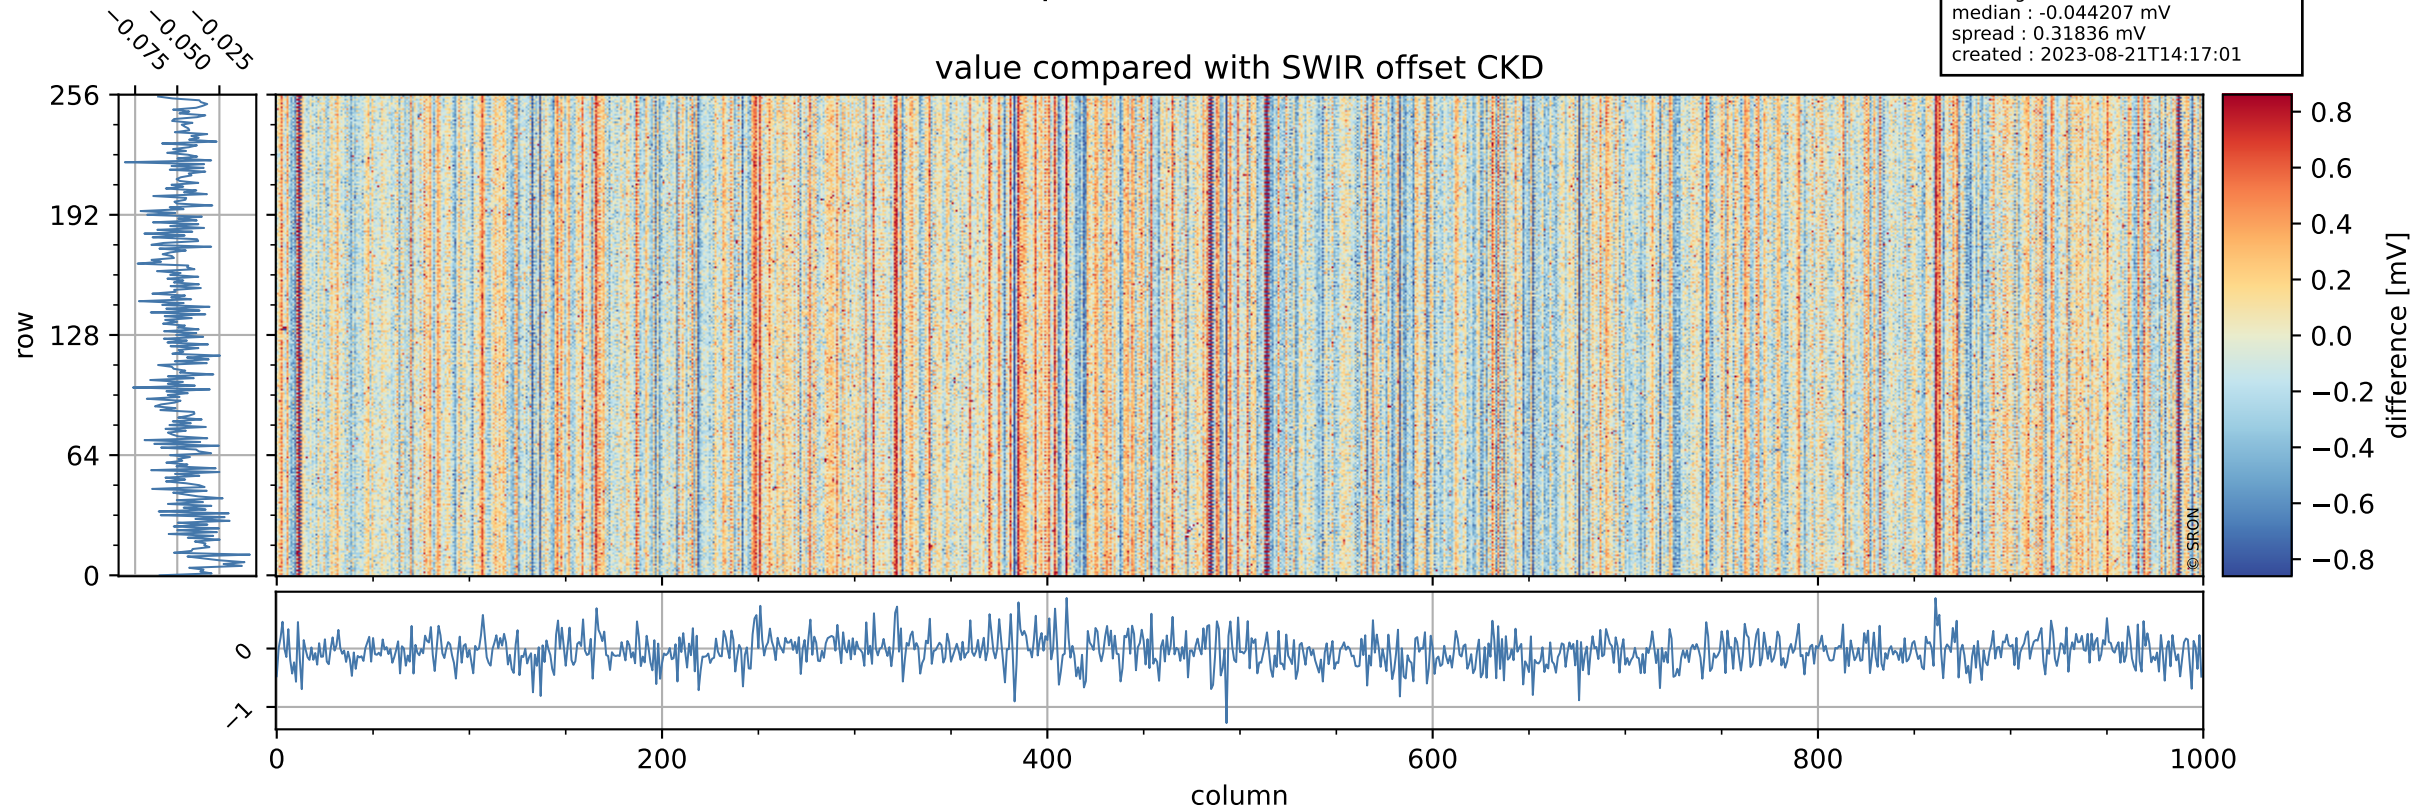

Tropomi SWIR offset (official)

orbits : 18 in [4387, 4432]
coverage : 2018-08-18 / 2018-08-21
median : 0.52598 V
spread : 0.035931 V
created : 2023-08-21T14:17:00

value detector map

Tropomi SWIR offset (official)

orbits : 18 in [4387, 4432]
coverage : 2018-08-18 / 2018-08-21
median : 32.613 μV
spread : 19.456 μV
created : 2023-08-21T14:17:01

Tropomi SWIR offset (official)

orbits : 18 in [4387, 4432]
coverage : 2018-08-18 / 2018-08-21
median : -0.044207 mV
spread : 0.31836 mV
created : 2023-08-21T14:17:01

value compared with SWIR offset CKD

Tropomi SWIR offset (official) ground-tracks of Sentinel-5P

orbits : 18 in [4387, 4432]
coverage : 2018-08-18 / 2018-08-21
created : 2023-08-21T14:17:01

Tropomi SWIR offset (official)

orbits : [2827, 4432]
coverage : 2018-04-30 / 2018-08-21
created : 2023-08-21T14:17:01

trend of detector median & temperatures