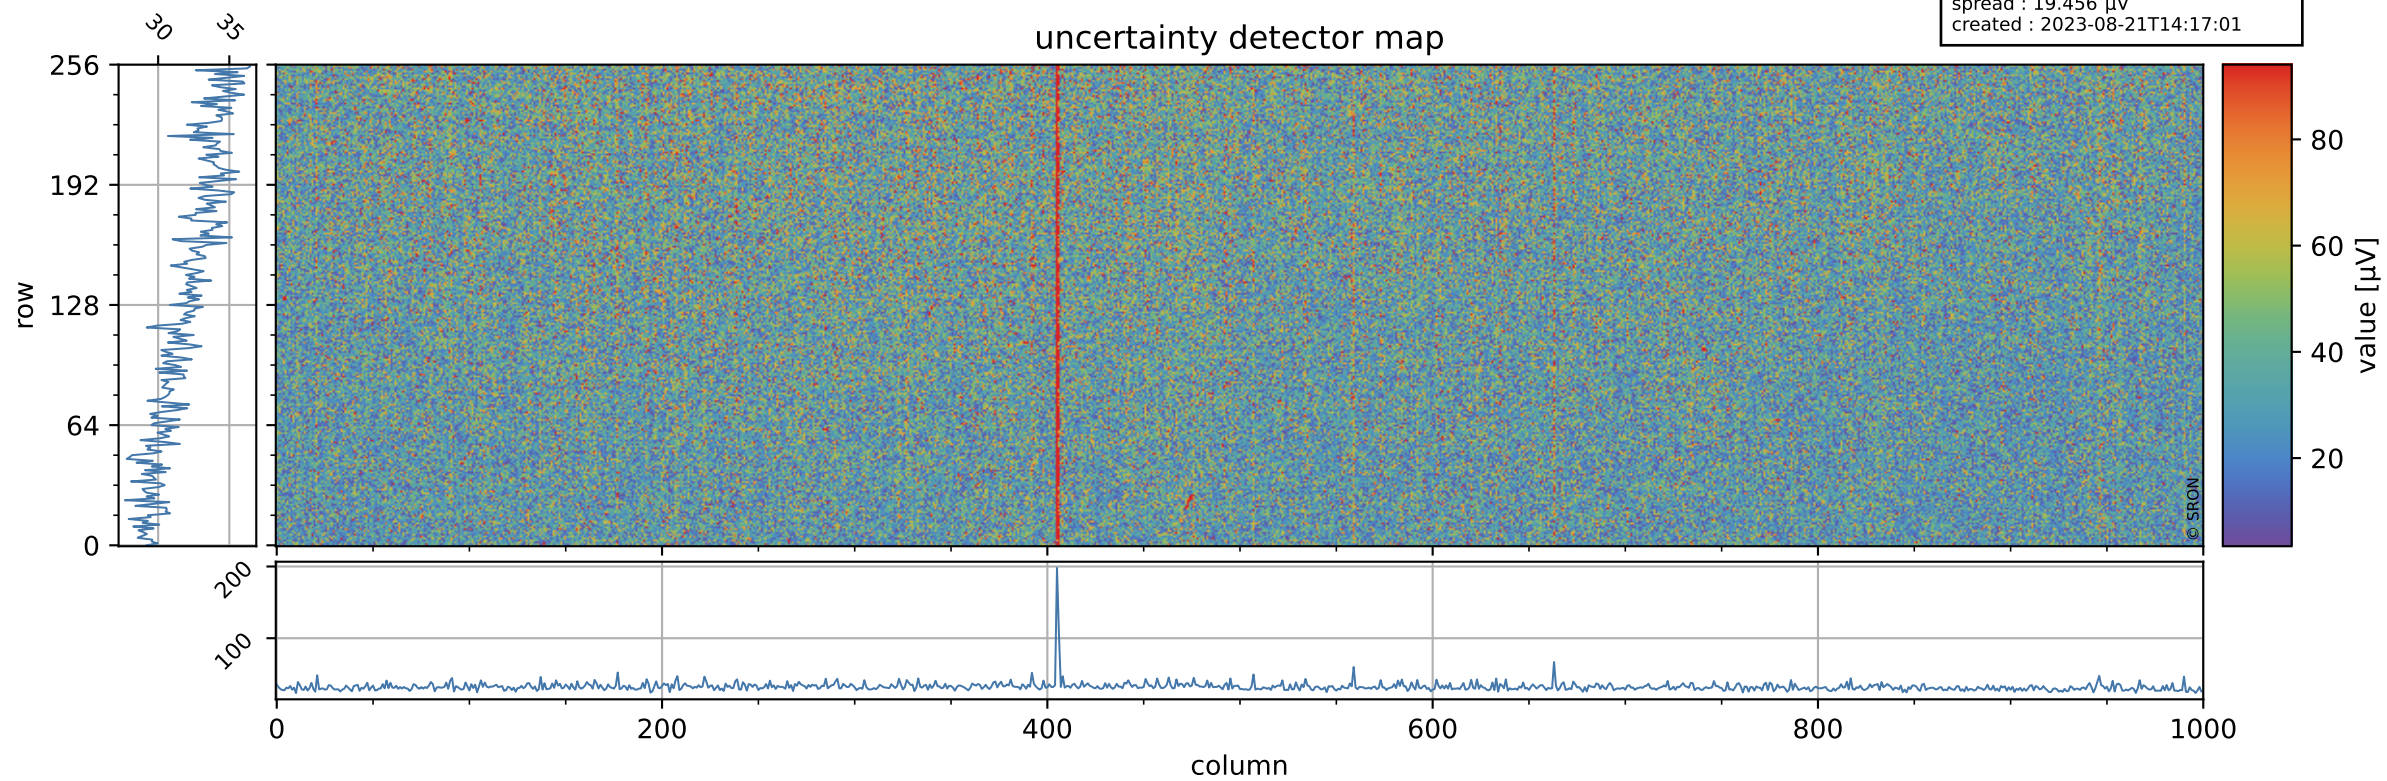

Tropomi SWIR offset (official)

orbits : 18 in [4387, 4432]
coverage : 2018-08-18 / 2018-08-21
median : 0.52598 V
spread : 0.035931 V
created : 2023-08-21T14:17:00

value detector map

Tropomi SWIR offset (official)

orbits : 18 in [4387, 4432]
coverage : 2018-08-18 / 2018-08-21
median : 32.613 μV
spread : 19.456 μV
created : 2023-08-21T14:17:01

Tropomi SWIR offset (official)

orbits : 18 in [4387, 4432]
coverage : 2018-08-18 / 2018-08-21
median : -0.044207 mV
spread : 0.31836 mV
created : 2023-08-21T14:17:01

value compared with SWIR offset CKD

Tropomi SWIR offset (official) ground-tracks of Sentinel-5P

orbits : 18 in [4387, 4432]
coverage : 2018-08-18 / 2018-08-21
created : 2023-08-21T14:17:01

Tropomi SWIR offset (official)

orbits : [2827, 4432]
coverage : 2018-04-30 / 2018-08-21
created : 2023-08-21T14:17:01

trend of detector median & temperatures