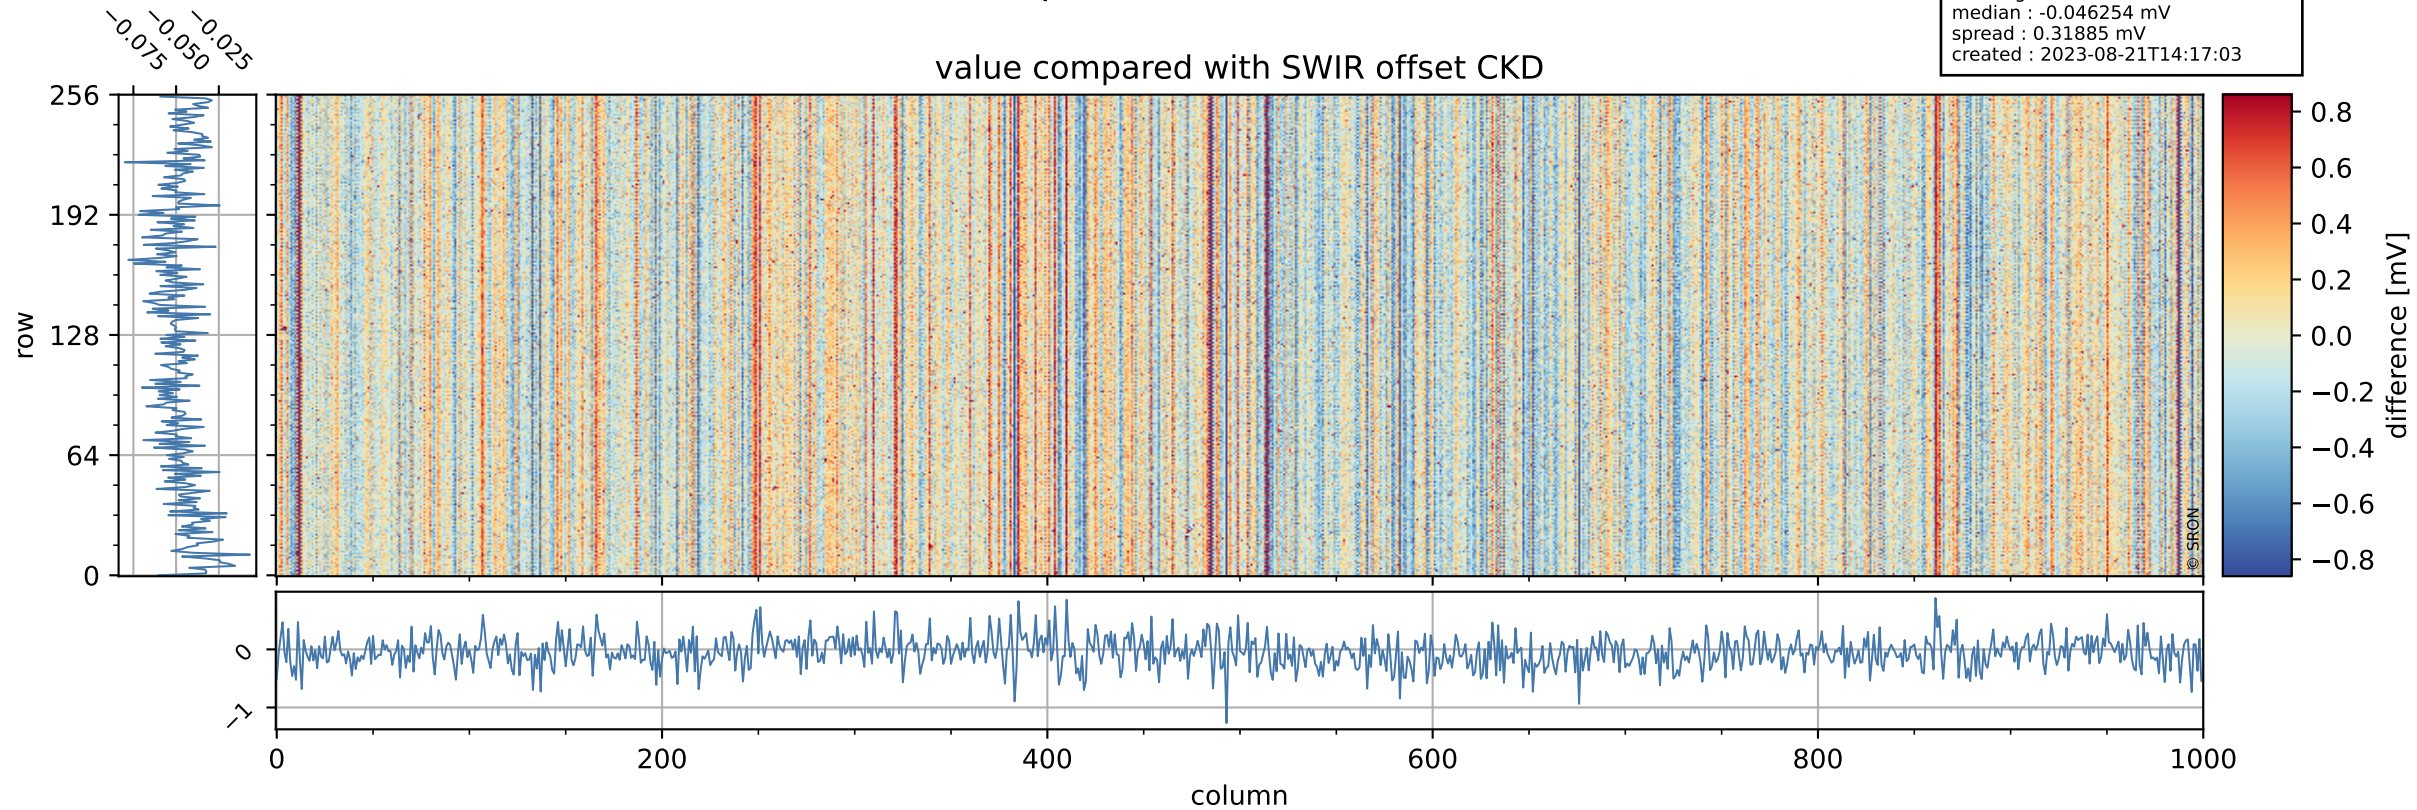

## value detector map

# Tropomi SWIR offset (official)

orbits : 19 in [4402, 4447]  
coverage : 2018-08-19 / 2018-08-22  
median : 33.088  $\mu\text{V}$   
spread : 19.683  $\mu\text{V}$   
created : 2023-08-21T14:17:02

# Tropomi SWIR offset (official)

orbits : 19 in [4402, 4447]  
coverage : 2018-08-19 / 2018-08-22  
median : -0.046254 mV  
spread : 0.31885 mV  
created : 2023-08-21T14:17:03

value compared with SWIR offset CKD

# Tropomi SWIR offset (official) ground-tracks of Sentinel-5P

orbits : 19 in [4402, 4447]  
coverage : 2018-08-19 / 2018-08-22  
created : 2023-08-21T14:17:03