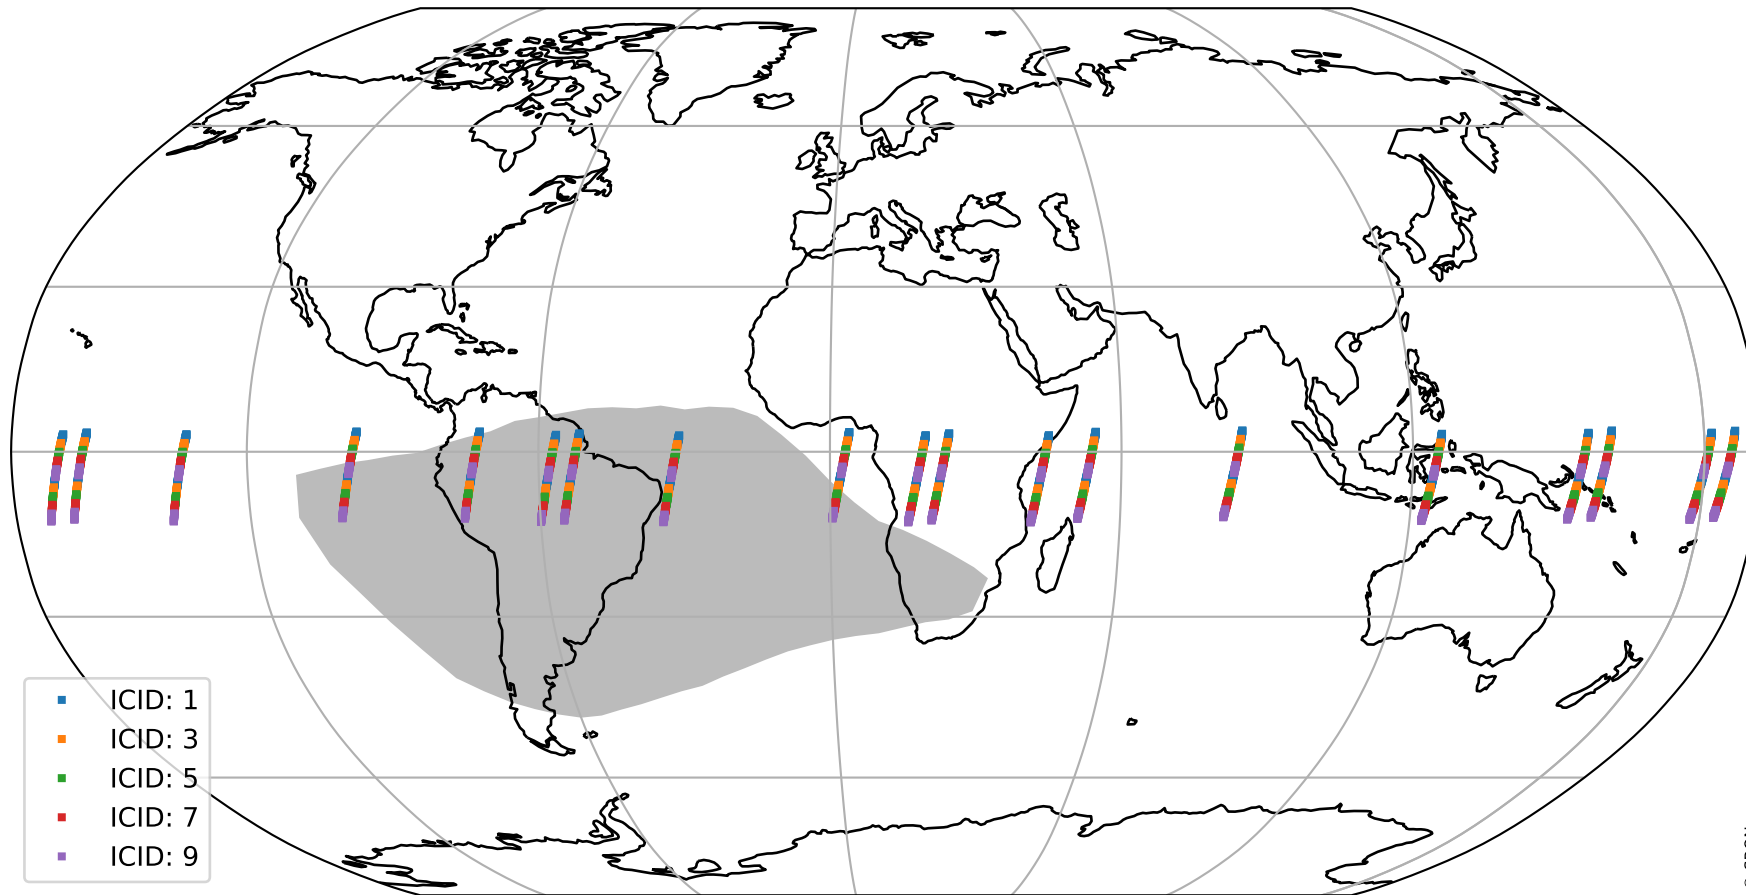

# Tropomi SWIR offset (official)

orbits : 19 in [4402, 4447]  
coverage : 2018-08-19 / 2018-08-22  
median : 33.088  $\mu\text{V}$   
spread : 19.683  $\mu\text{V}$   
created : 2023-08-21T14:17:02

# Tropomi SWIR offset (official)

orbits : 19 in [4402, 4447]  
coverage : 2018-08-19 / 2018-08-22  
median : -0.046254 mV  
spread : 0.31885 mV  
created : 2023-08-21T14:17:03

value compared with SWIR offset CKD

# Tropomi SWIR offset (official) ground-tracks of Sentinel-5P

orbits : 19 in [4402, 4447]  
coverage : 2018-08-19 / 2018-08-22  
created : 2023-08-21T14:17:03

# Tropomi SWIR offset (official)

orbits : [2827, 4447]  
coverage : 2018-04-30 / 2018-08-22  
created : 2023-08-21T14:17:03