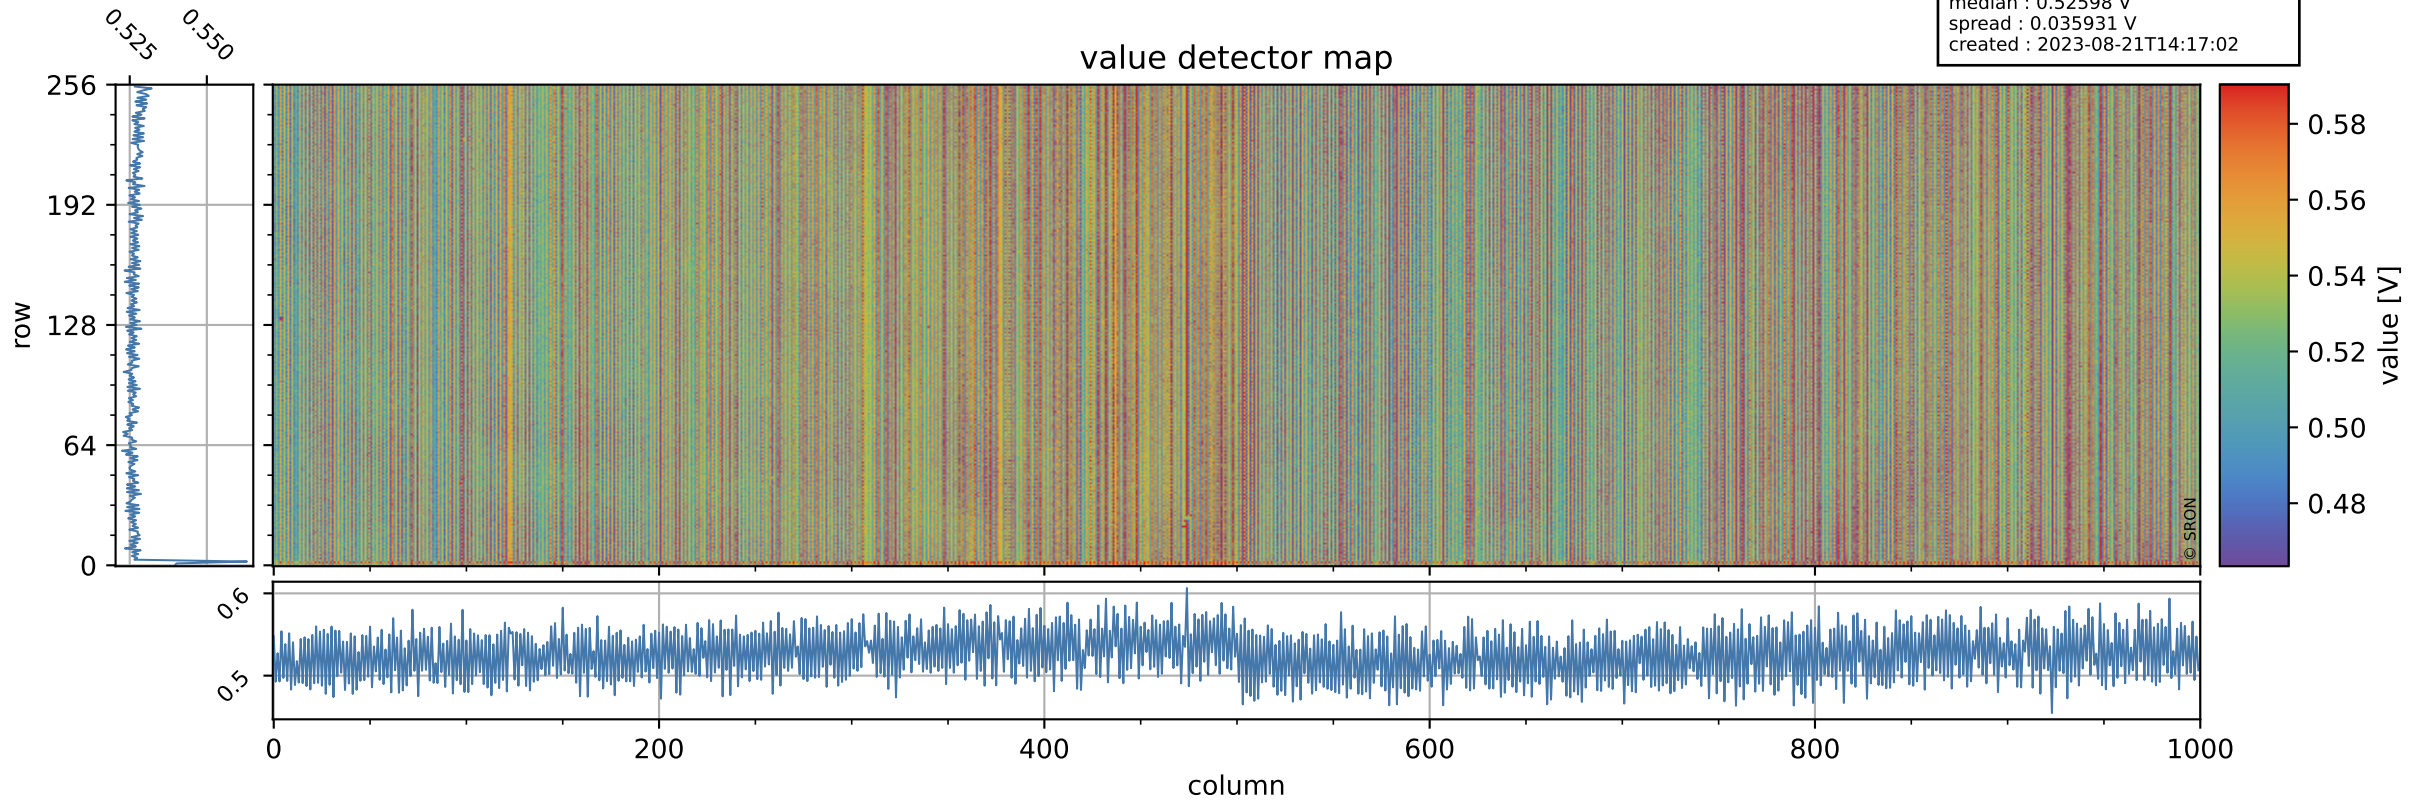

# Tropomi SWIR offset (official)

orbits : 19 in [4402, 4447]  
coverage : 2018-08-19 / 2018-08-22  
median : 0.52598 V  
spread : 0.035931 V  
created : 2023-08-21T14:17:02

## value detector map

# Tropomi SWIR offset (official)

orbits : 19 in [4402, 4447]  
coverage : 2018-08-19 / 2018-08-22  
median : 33.088  $\mu\text{V}$   
spread : 19.683  $\mu\text{V}$   
created : 2023-08-21T14:17:02

# Tropomi SWIR offset (official) ground-tracks of Sentinel-5P

orbits : 19 in [4402, 4447]  
coverage : 2018-08-19 / 2018-08-22  
created : 2023-08-21T14:17:03