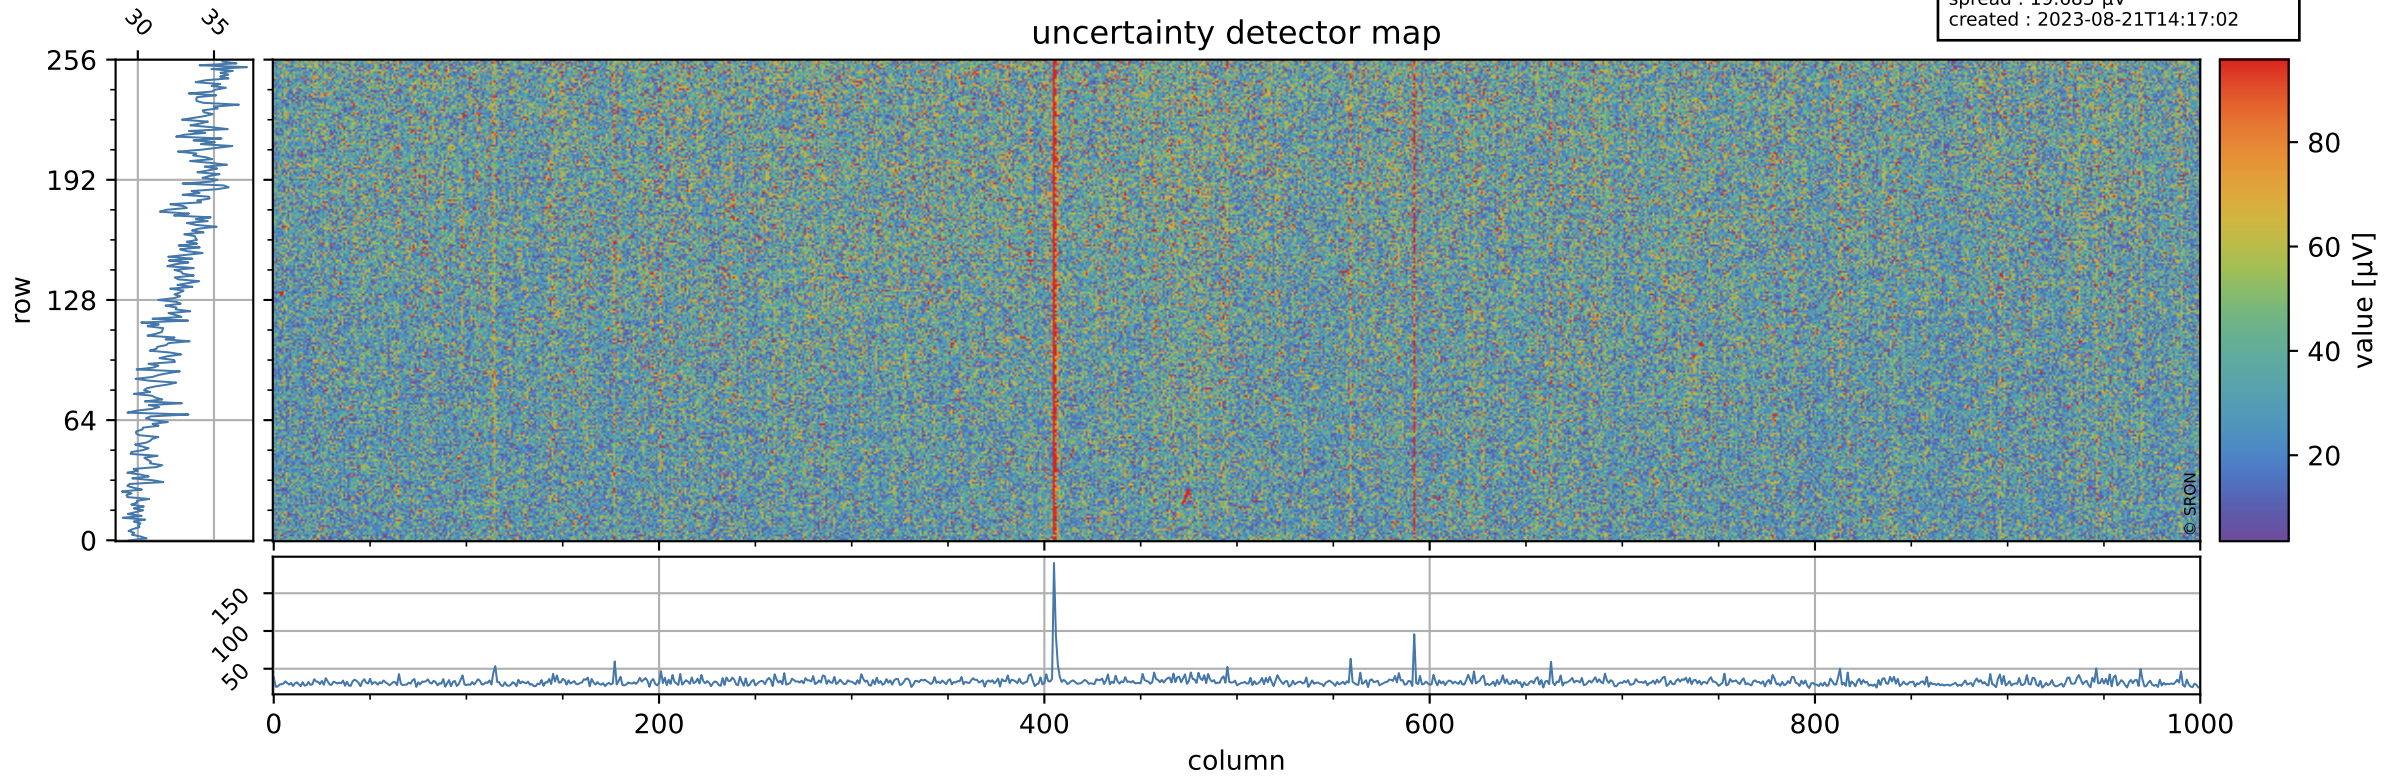

# Tropomi SWIR offset (official)

orbits : 19 in [4402, 4447]  
coverage : 2018-08-19 / 2018-08-22  
median : 0.52598 V  
spread : 0.035931 V  
created : 2023-08-21T14:17:02

## value detector map

# Tropomi SWIR offset (official)

orbits : 19 in [4402, 4447]  
coverage : 2018-08-19 / 2018-08-22  
median : 33.088  $\mu\text{V}$   
spread : 19.683  $\mu\text{V}$   
created : 2023-08-21T14:17:02

# Tropomi SWIR offset (official) ground-tracks of Sentinel-5P

orbits : 19 in [4402, 4447]  
coverage : 2018-08-19 / 2018-08-22  
created : 2023-08-21T14:17:03