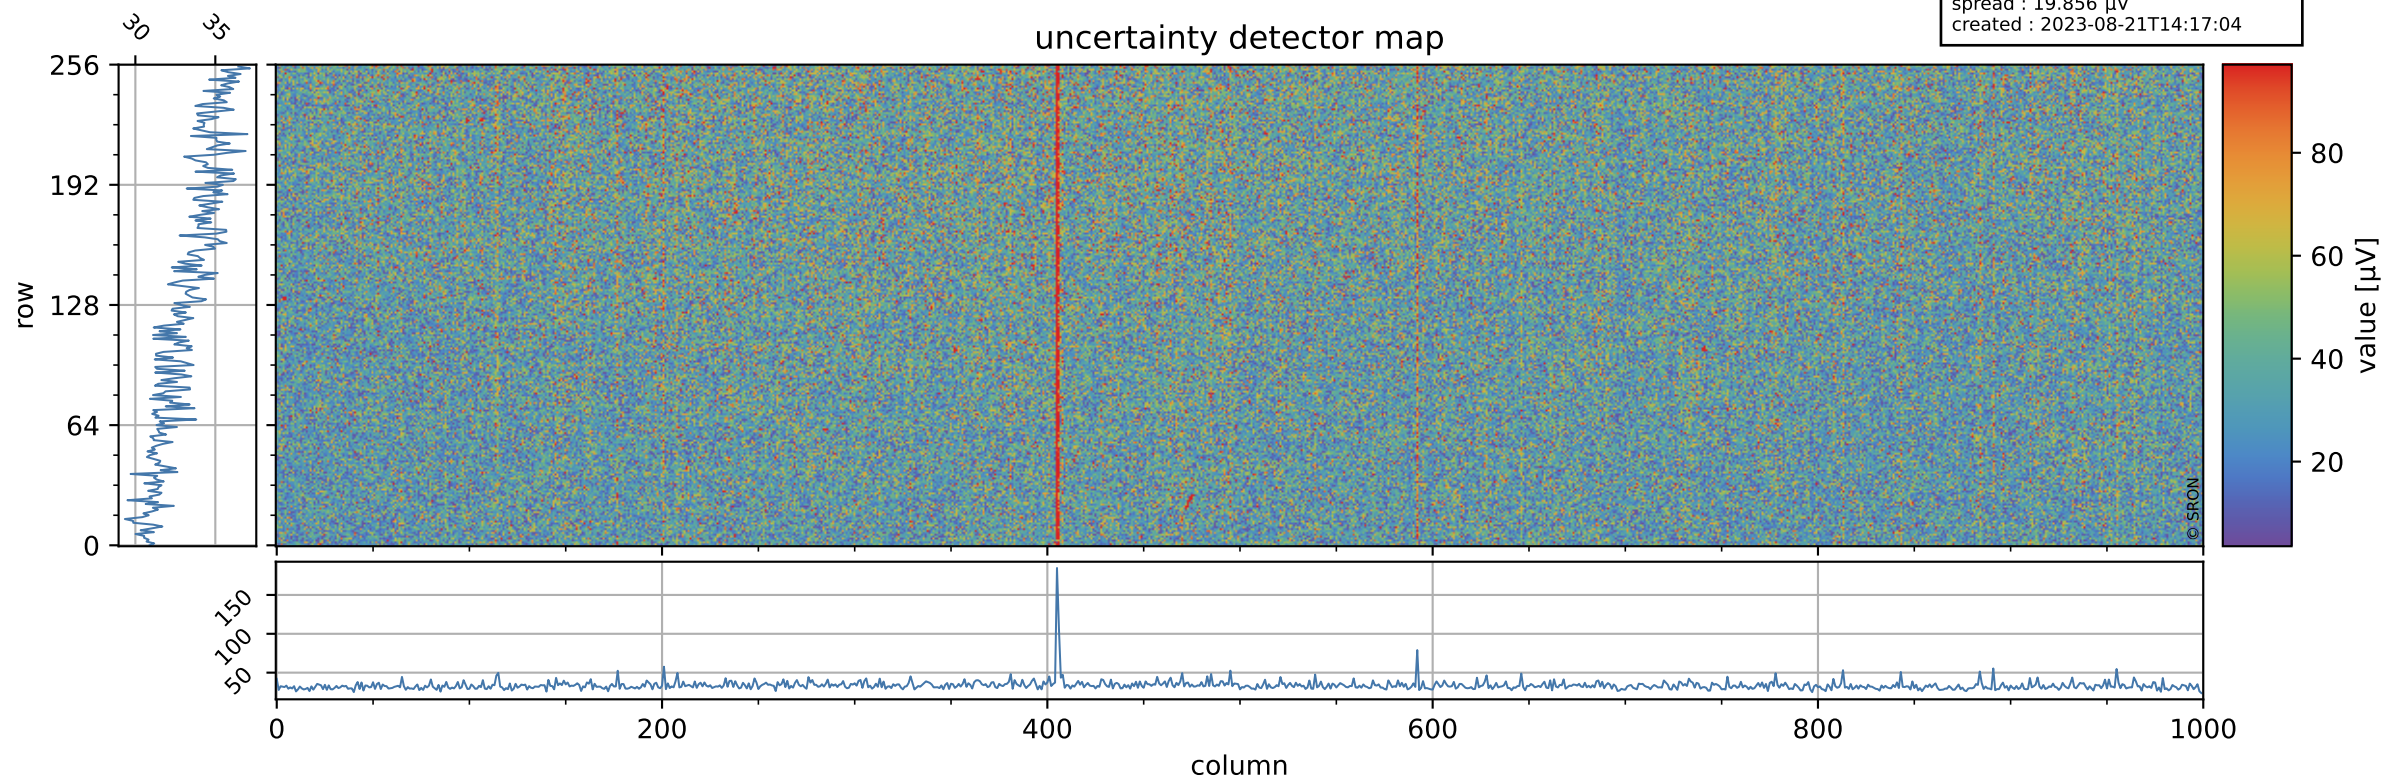

Tropomi SWIR offset (official)

orbits : 18 in [4417, 4462]
coverage : 2018-08-20 / 2018-08-23
median : 0.52597 V
spread : 0.035933 V
created : 2023-08-21T14:17:04

value detector map

Tropomi SWIR offset (official)

orbits : 18 in [4417, 4462]
coverage : 2018-08-20 / 2018-08-23
median : 33.773 μV
spread : 19.856 μV
created : 2023-08-21T14:17:04

Tropomi SWIR offset (official)

value compared with SWIR offset CKD

orbits : 18 in [4417, 4462]
coverage : 2018-08-20 / 2018-08-23
median : -0.052057 mV
spread : 0.32066 mV
created : 2023-08-21T14:17:04

Tropomi SWIR offset (official) ground-tracks of Sentinel-5P

orbits : 18 in [4417, 4462]
coverage : 2018-08-20 / 2018-08-23
created : 2023-08-21T14:17:05

Tropomi SWIR offset (official)

orbits : [2827, 4462]
coverage : 2018-04-30 / 2018-08-23
created : 2023-08-21T14:17:05

trend of detector median & temperatures