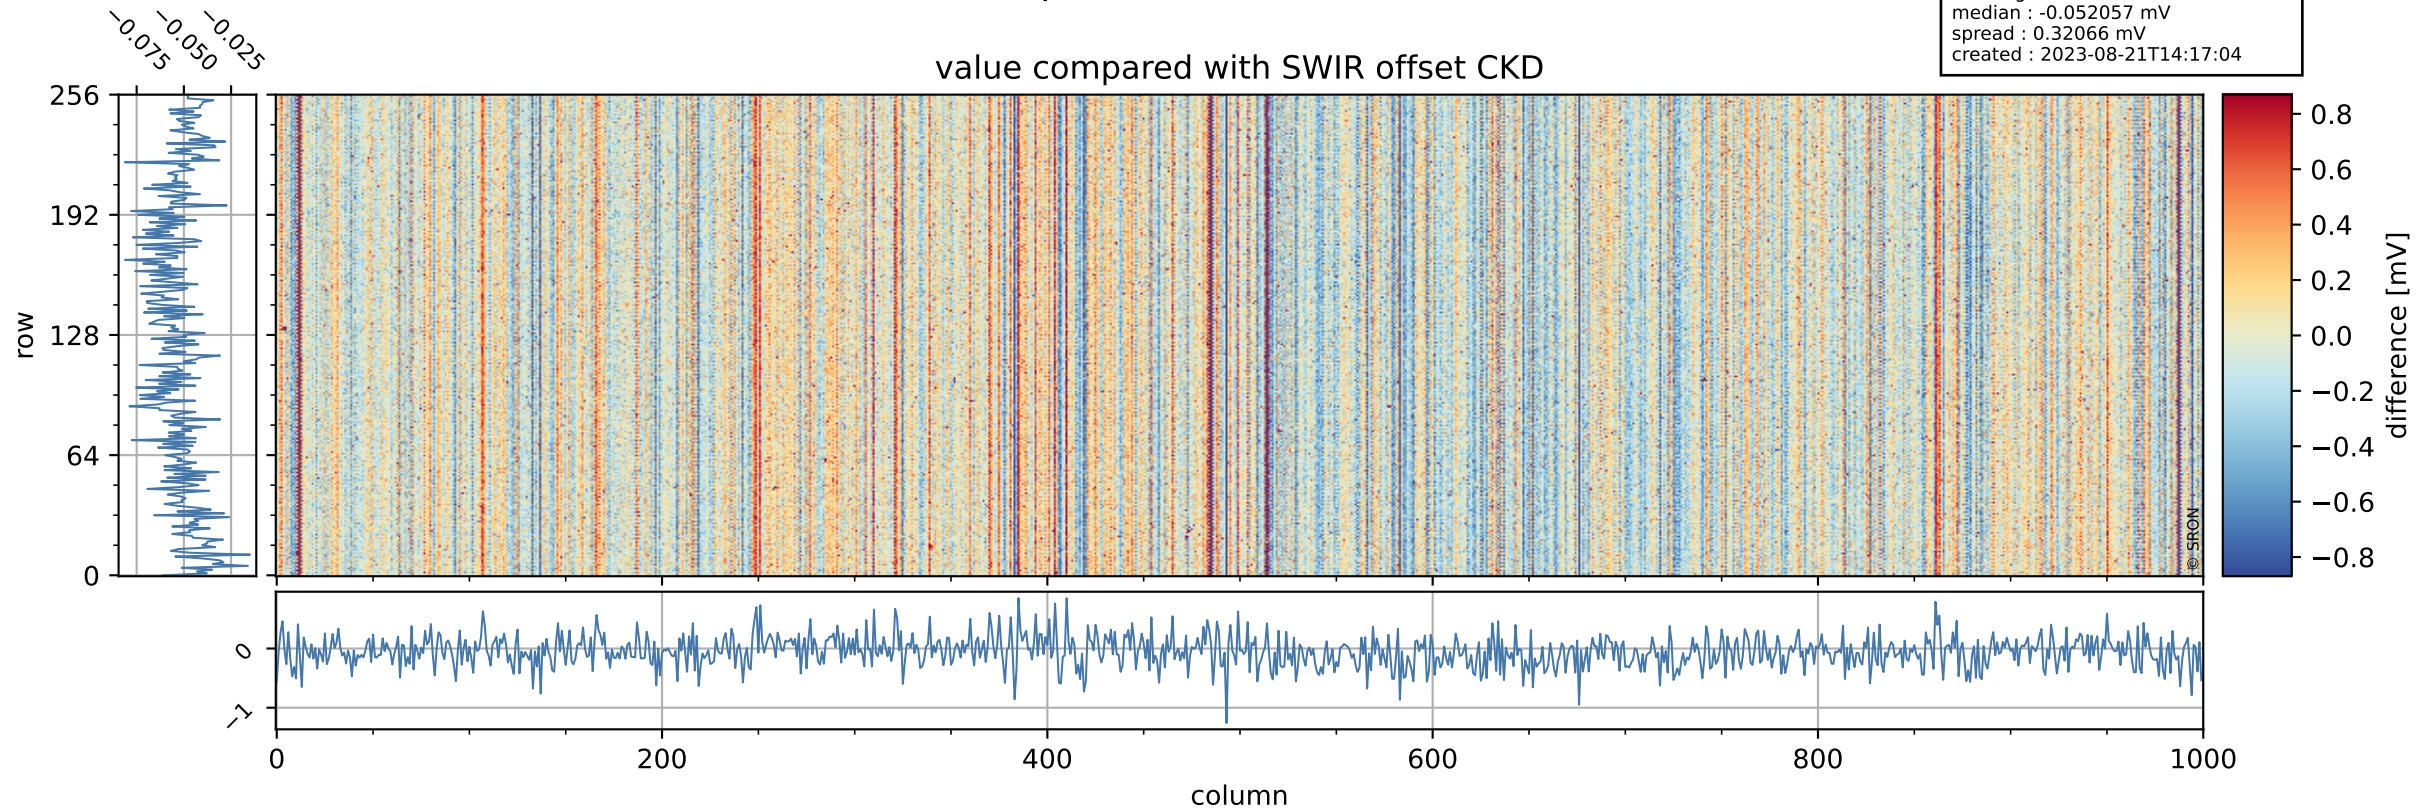

Tropomi SWIR offset (official)

orbits : 18 in [4417, 4462]
coverage : 2018-08-20 / 2018-08-23
median : 0.52597 V
spread : 0.035933 V
created : 2023-08-21T14:17:04

value detector map

Tropomi SWIR offset (official)

orbits : 18 in [4417, 4462]
coverage : 2018-08-20 / 2018-08-23
median : 33.773 μV
spread : 19.856 μV
created : 2023-08-21T14:17:04

Tropomi SWIR offset (official)

value compared with SWIR offset CKD

orbits : 18 in [4417, 4462]
coverage : 2018-08-20 / 2018-08-23
median : -0.052057 mV
spread : 0.32066 mV
created : 2023-08-21T14:17:04

Tropomi SWIR offset (official) ground-tracks of Sentinel-5P

orbits : 18 in [4417, 4462]
coverage : 2018-08-20 / 2018-08-23
created : 2023-08-21T14:17:05

Tropomi SWIR offset (official)

orbits : [2827, 4462]
coverage : 2018-04-30 / 2018-08-23
created : 2023-08-21T14:17:05

trend of detector median & temperatures