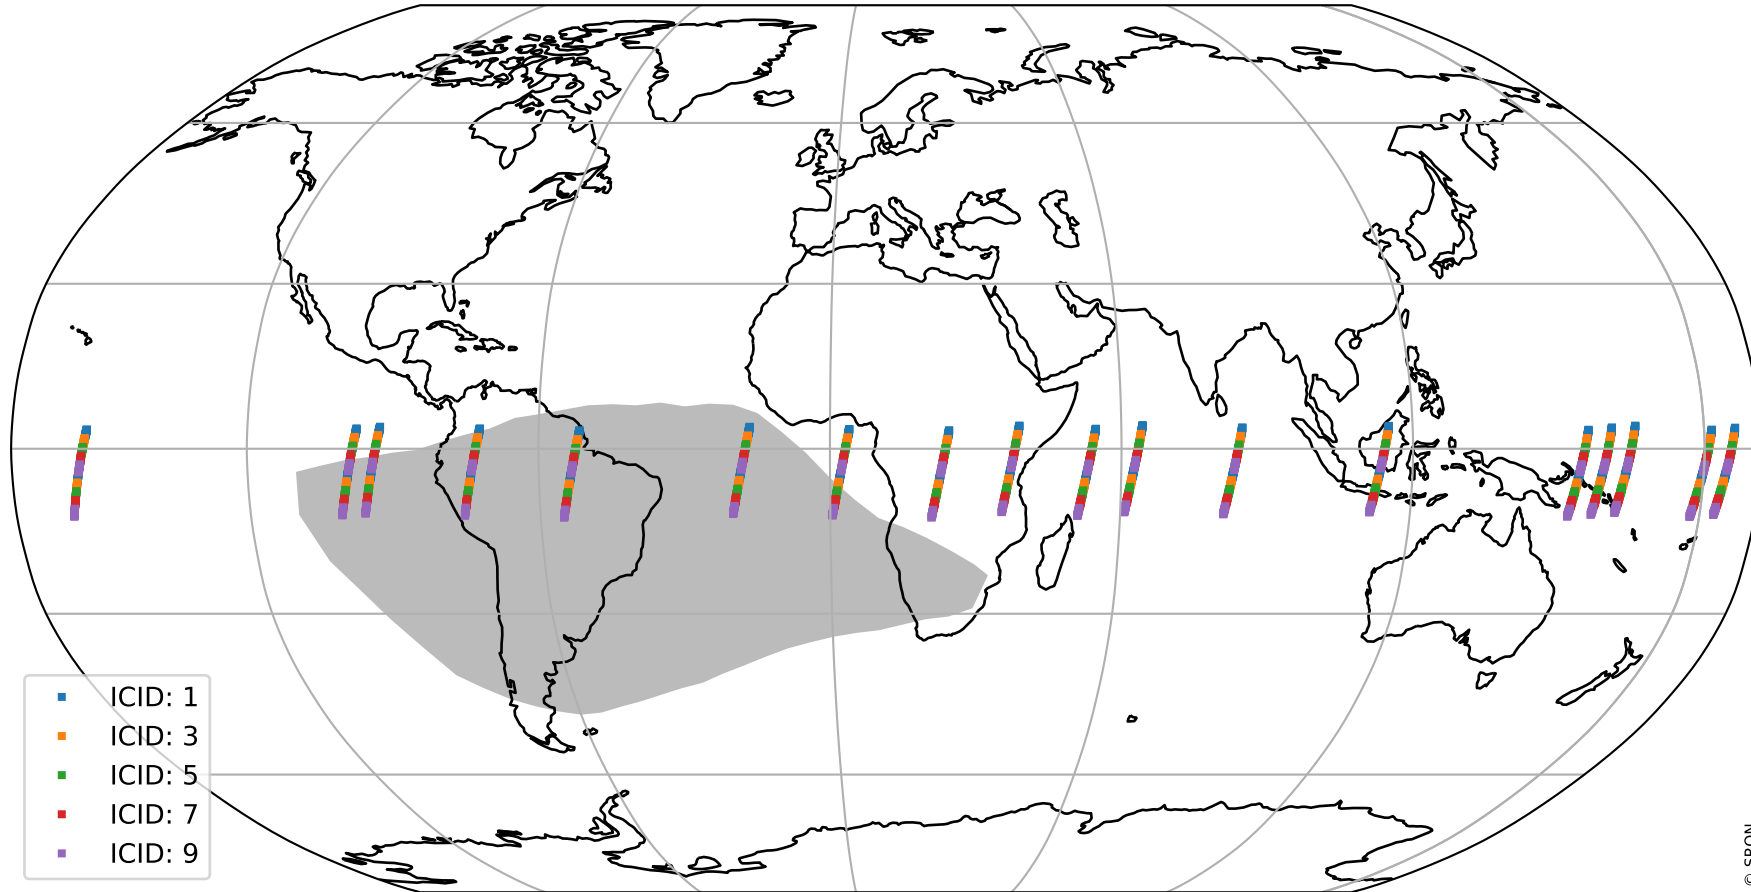

Tropomi SWIR offset (official)

orbits : 18 in [4417, 4462]
coverage : 2018-08-20 / 2018-08-23
median : 0.52597 V
spread : 0.035933 V
created : 2023-08-21T14:17:04

value detector map

Tropomi SWIR offset (official)

orbits : 18 in [4417, 4462]
coverage : 2018-08-20 / 2018-08-23
median : 33.773 μV
spread : 19.856 μV
created : 2023-08-21T14:17:04

Tropomi SWIR offset (official)

value compared with SWIR offset CKD

orbits : 18 in [4417, 4462]
coverage : 2018-08-20 / 2018-08-23
median : -0.052057 mV
spread : 0.32066 mV
created : 2023-08-21T14:17:04

Tropomi SWIR offset (official) ground-tracks of Sentinel-5P

orbits : 18 in [4417, 4462]
coverage : 2018-08-20 / 2018-08-23
created : 2023-08-21T14:17:05

Tropomi SWIR offset (official)

orbits : [2827, 4462]
coverage : 2018-04-30 / 2018-08-23
created : 2023-08-21T14:17:05