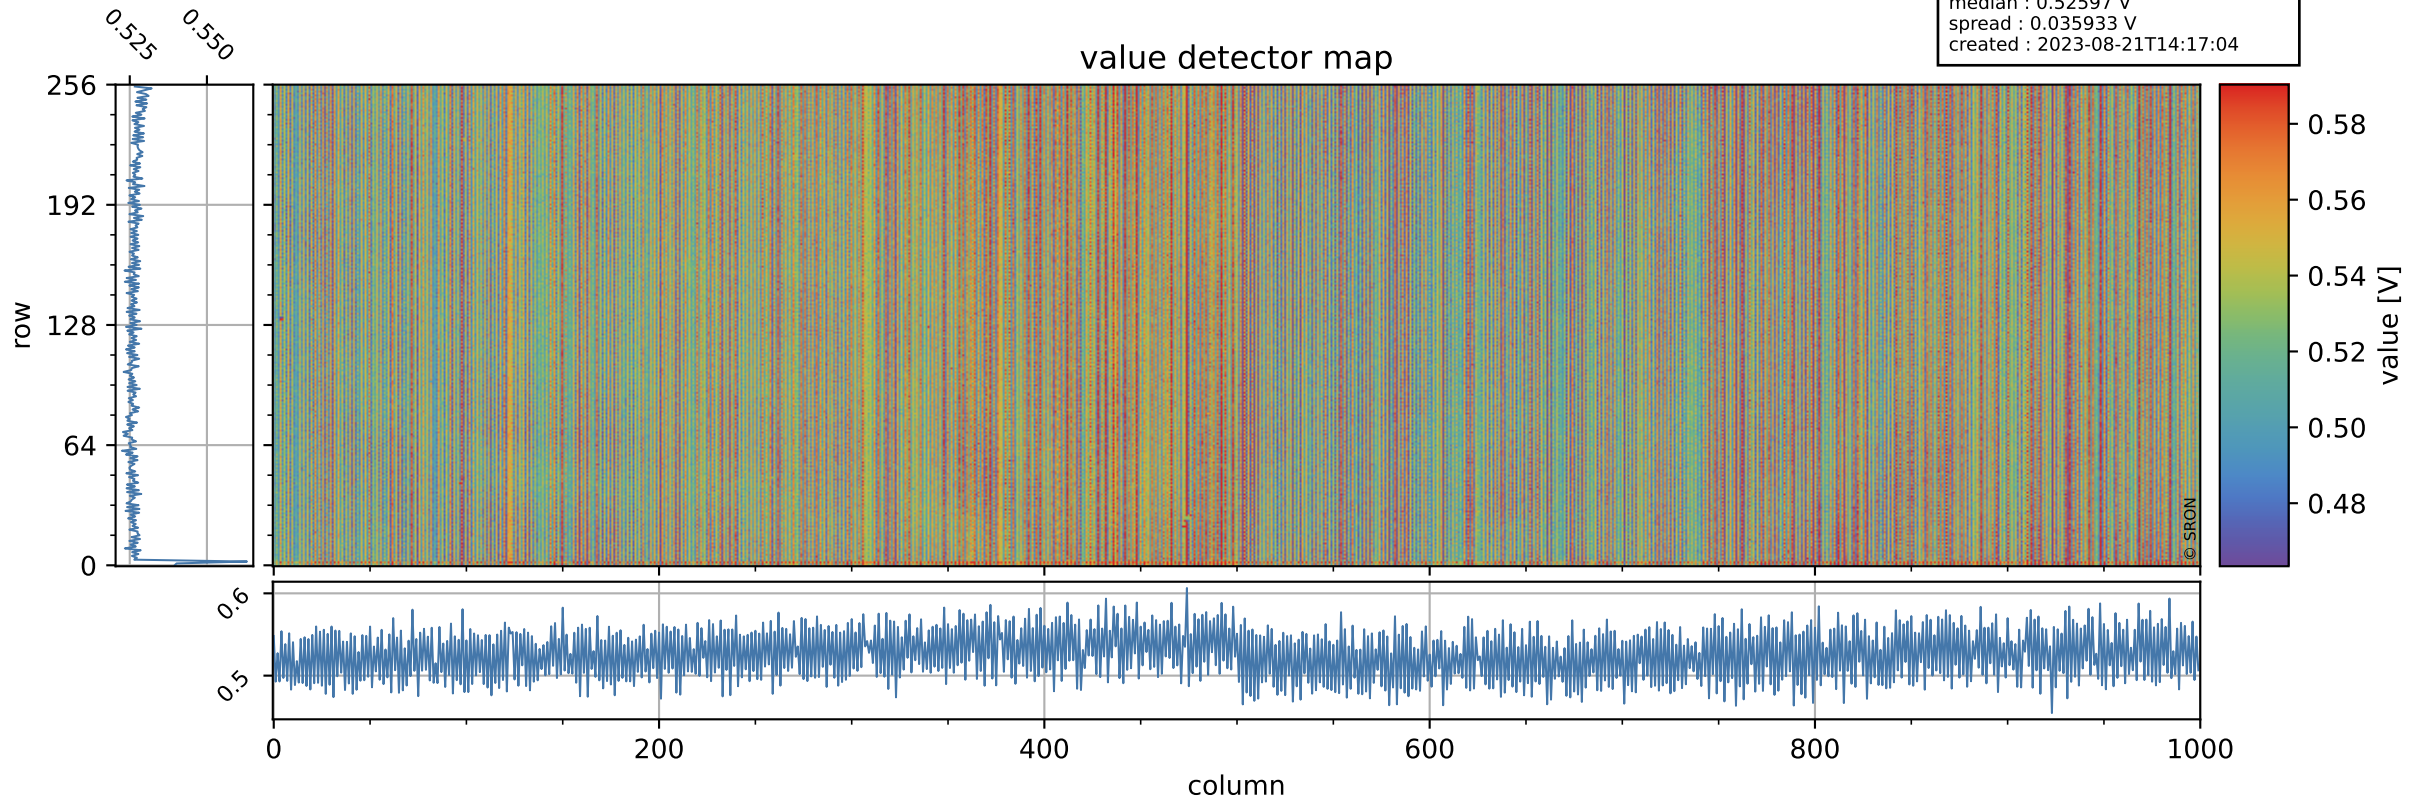

Tropomi SWIR offset (official)

orbits : 18 in [4417, 4462]
coverage : 2018-08-20 / 2018-08-23
median : 0.52597 V
spread : 0.035933 V
created : 2023-08-21T14:17:04

value detector map

Tropomi SWIR offset (official)

orbits : 18 in [4417, 4462]
coverage : 2018-08-20 / 2018-08-23
median : 33.773 μV
spread : 19.856 μV
created : 2023-08-21T14:17:04

Tropomi SWIR offset (official)

value compared with SWIR offset CKD

orbits : 18 in [4417, 4462]
coverage : 2018-08-20 / 2018-08-23
median : -0.052057 mV
spread : 0.32066 mV
created : 2023-08-21T14:17:04

Tropomi SWIR offset (official) ground-tracks of Sentinel-5P

orbits : 18 in [4417, 4462]
coverage : 2018-08-20 / 2018-08-23
created : 2023-08-21T14:17:05

Tropomi SWIR offset (official)

orbits : [2827, 4462]
coverage : 2018-04-30 / 2018-08-23
created : 2023-08-21T14:17:05

trend of detector median & temperatures