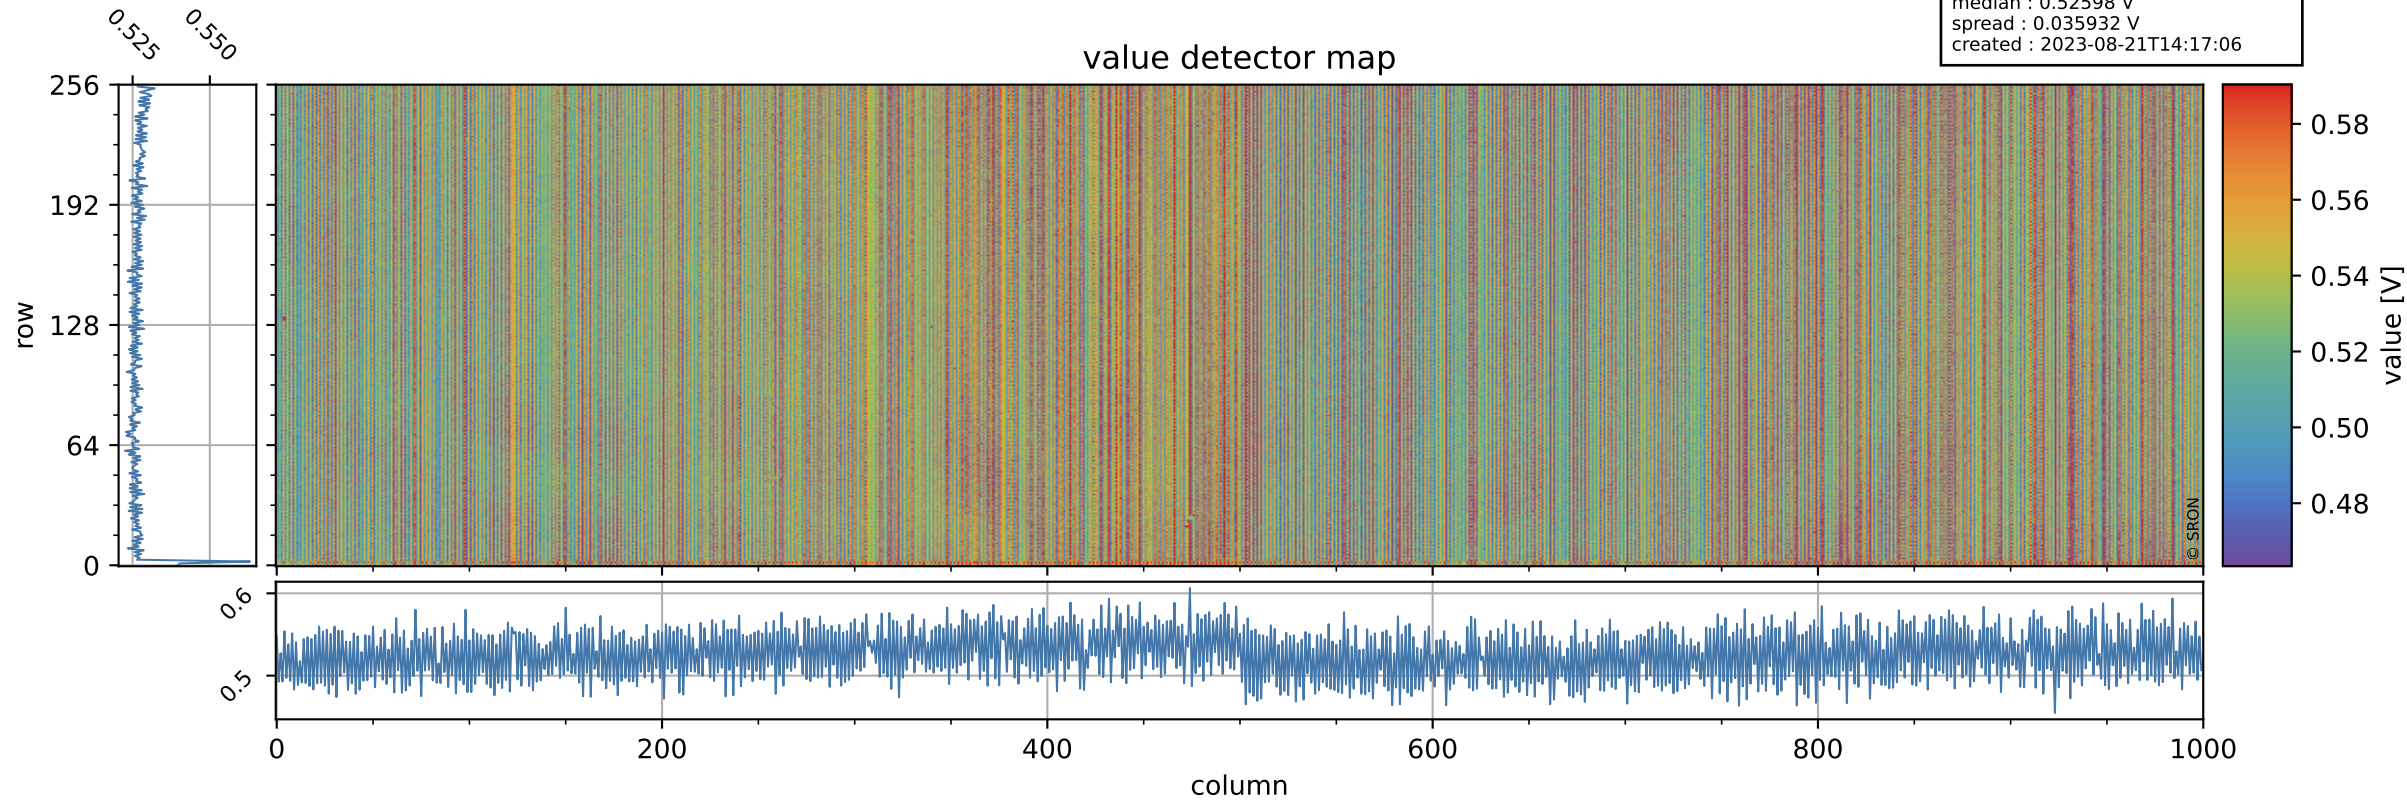

Tropomi SWIR offset (official)

orbits : 19 in [4432, 4477]
coverage : 2018-08-21 / 2018-08-24
median : 0.52598 V
spread : 0.035932 V
created : 2023-08-21T14:17:06

value detector map

Tropomi SWIR offset (official)

orbits : 19 in [4432, 4477]
coverage : 2018-08-21 / 2018-08-24
median : 32.986 μV
spread : 19.466 μV
created : 2023-08-21T14:17:06

Tropomi SWIR offset (official)

orbits : 19 in [4432, 4477]
coverage : 2018-08-21 / 2018-08-24
median : -0.042375 mV
spread : 0.31976 mV
created : 2023-08-21T14:17:06

value compared with SWIR offset CKD

Tropomi SWIR offset (official) ground-tracks of Sentinel-5P

orbits : 19 in [4432, 4477]
coverage : 2018-08-21 / 2018-08-24
created : 2023-08-21T14:17:07