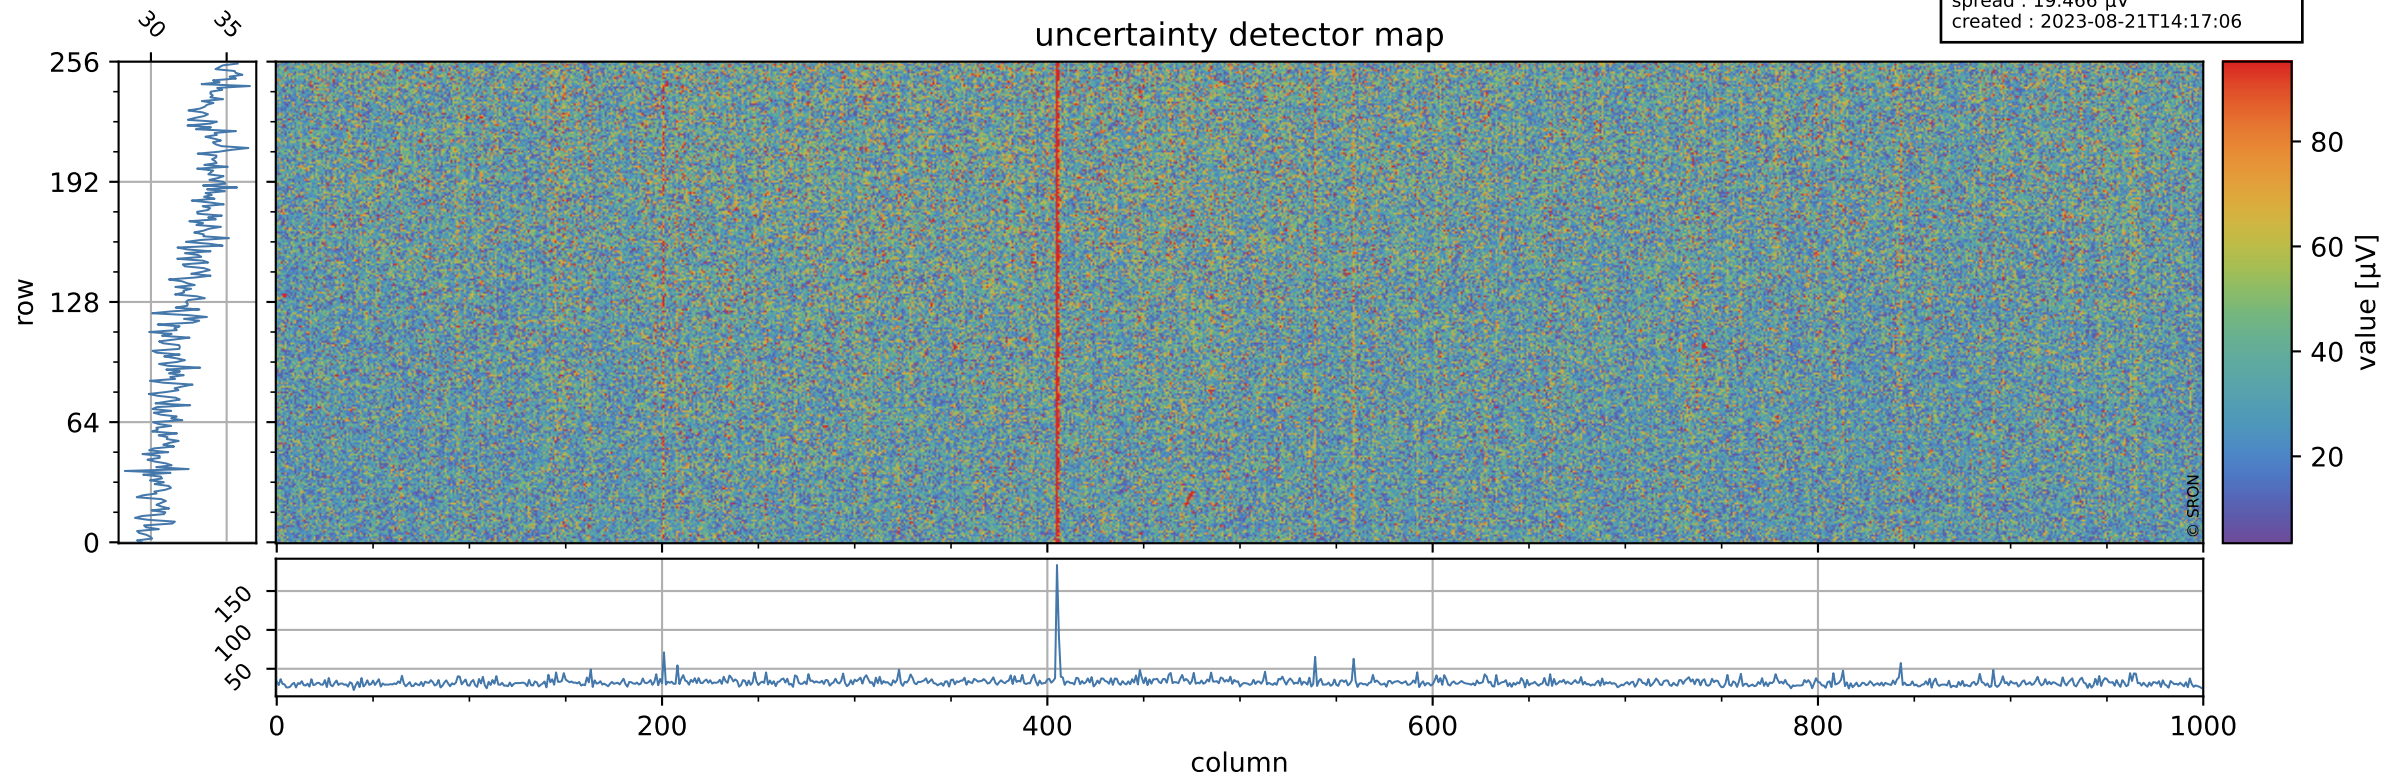

Tropomi SWIR offset (official)

orbits : 19 in [4432, 4477]
coverage : 2018-08-21 / 2018-08-24
median : 0.52598 V
spread : 0.035932 V
created : 2023-08-21T14:17:06

value detector map

Tropomi SWIR offset (official)

orbits : 19 in [4432, 4477]
coverage : 2018-08-21 / 2018-08-24
median : 32.986 μV
spread : 19.466 μV
created : 2023-08-21T14:17:06

Tropomi SWIR offset (official)

orbits : 19 in [4432, 4477]
coverage : 2018-08-21 / 2018-08-24
median : -0.042375 mV
spread : 0.31976 mV
created : 2023-08-21T14:17:06

value compared with SWIR offset CKD

Tropomi SWIR offset (official) ground-tracks of Sentinel-5P

orbits : 19 in [4432, 4477]
coverage : 2018-08-21 / 2018-08-24
created : 2023-08-21T14:17:07