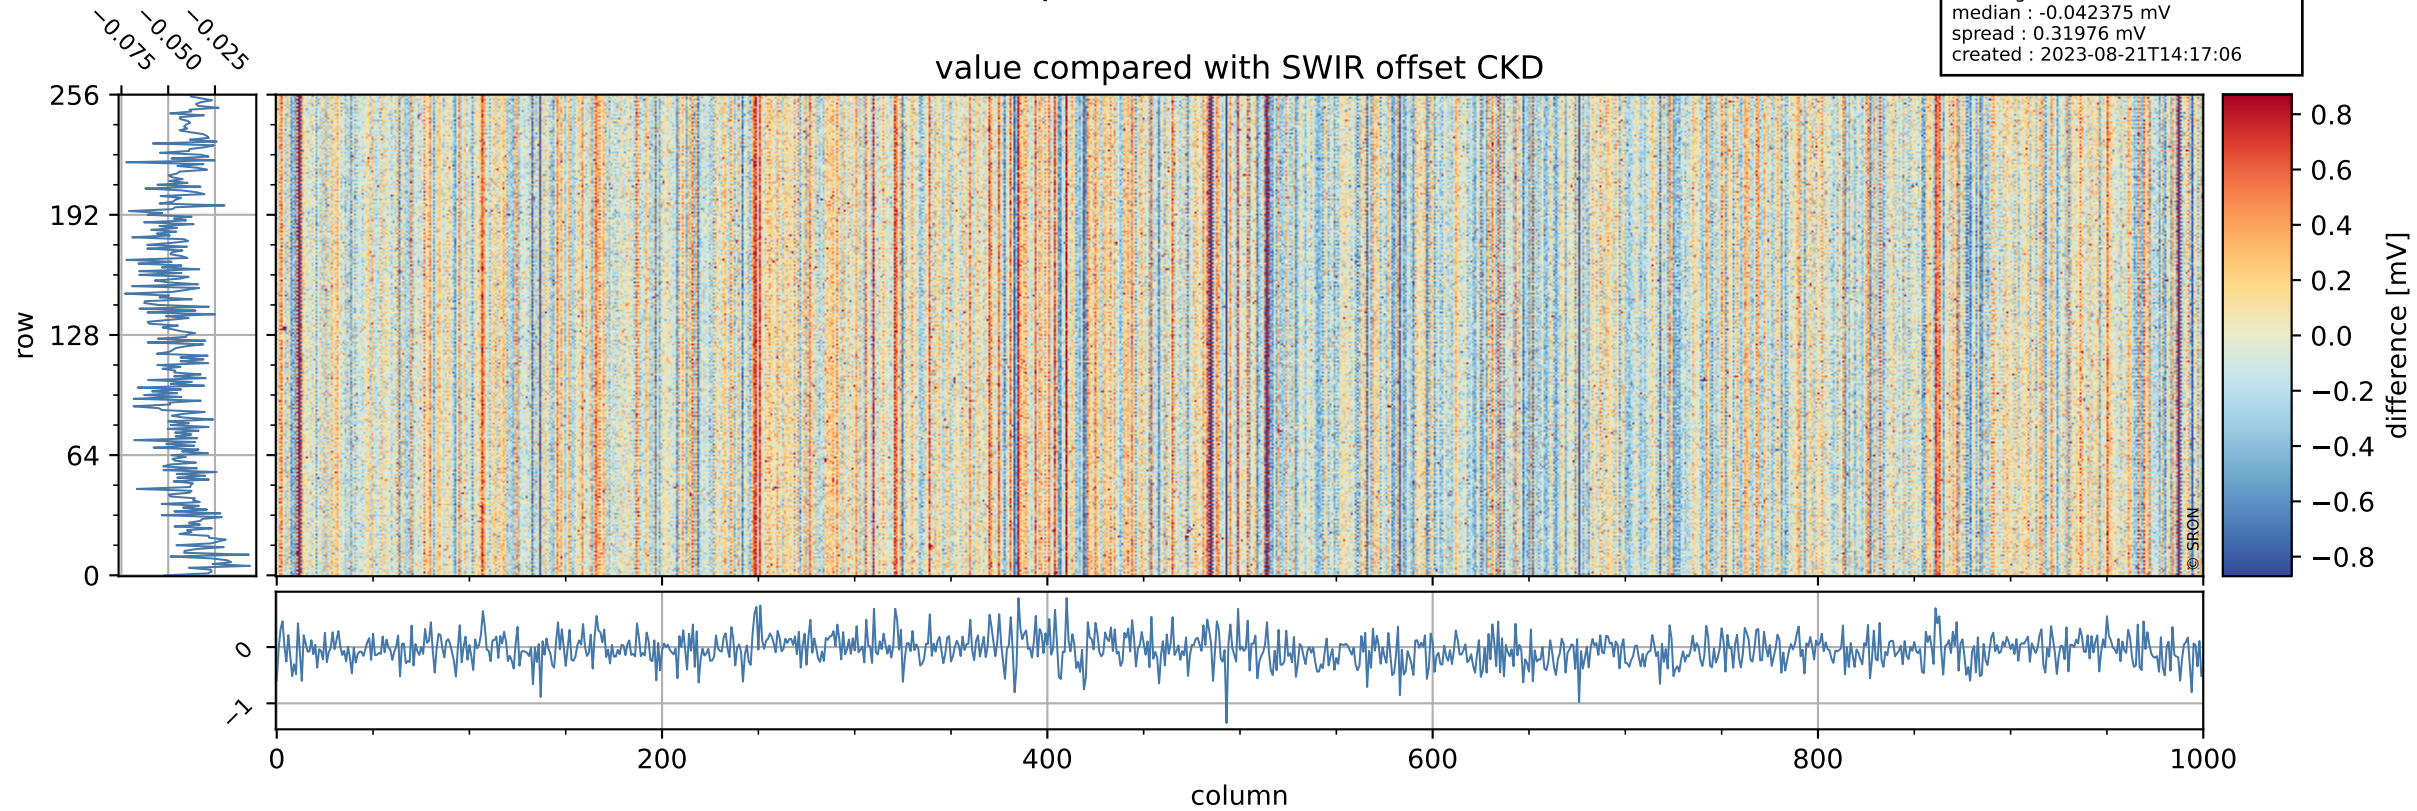

Tropomi SWIR offset (official)

orbits : 19 in [4432, 4477]
coverage : 2018-08-21 / 2018-08-24
median : 0.52598 V
spread : 0.035932 V
created : 2023-08-21T14:17:06

value detector map

Tropomi SWIR offset (official)

orbits : 19 in [4432, 4477]
coverage : 2018-08-21 / 2018-08-24
median : 32.986 μV
spread : 19.466 μV
created : 2023-08-21T14:17:06

Tropomi SWIR offset (official)

orbits : 19 in [4432, 4477]
coverage : 2018-08-21 / 2018-08-24
median : -0.042375 mV
spread : 0.31976 mV
created : 2023-08-21T14:17:06

value compared with SWIR offset CKD

Tropomi SWIR offset (official) ground-tracks of Sentinel-5P

orbits : 19 in [4432, 4477]
coverage : 2018-08-21 / 2018-08-24
created : 2023-08-21T14:17:07