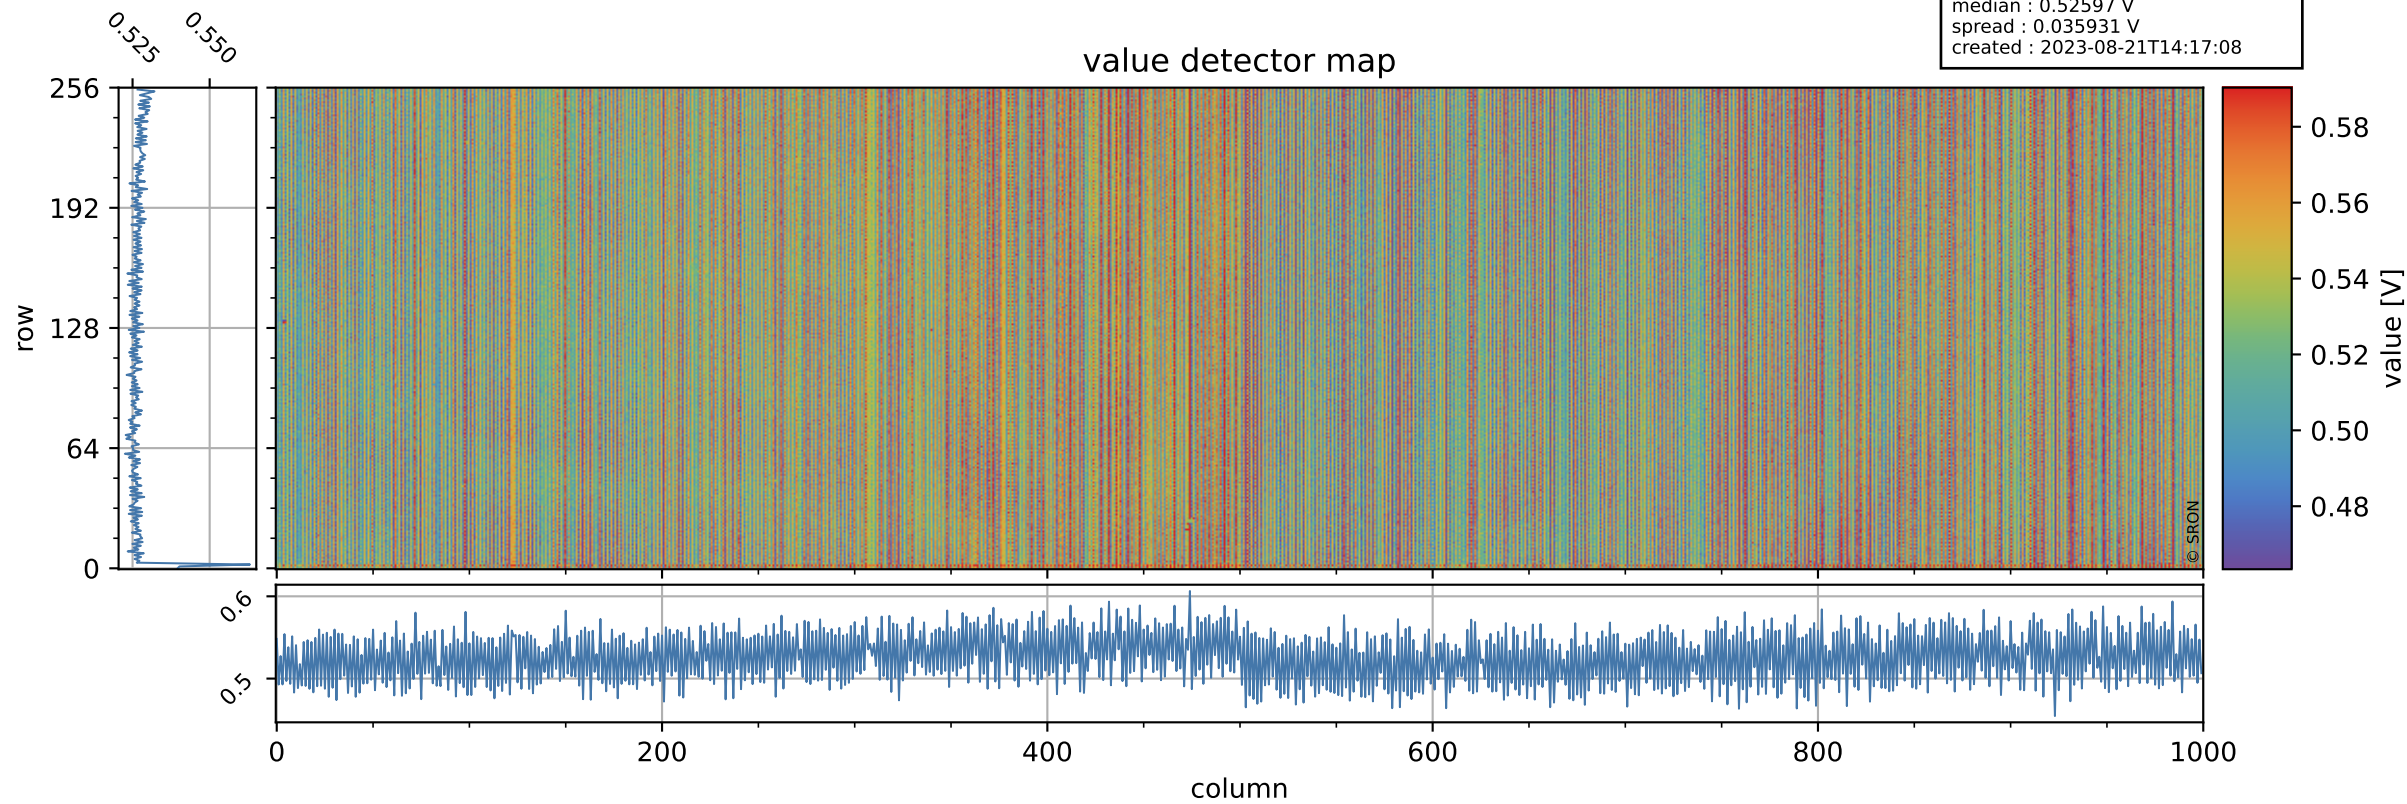

# Tropomi SWIR offset (official)

orbits : 18 in [4447, 4492]  
coverage : 2018-08-23 / 2018-08-26  
median : 0.52597 V  
spread : 0.035931 V  
created : 2023-08-21T14:17:08

## value detector map

# Tropomi SWIR offset (official)

orbits : 18 in [4447, 4492]  
coverage : 2018-08-23 / 2018-08-26  
median : 33.181  $\mu\text{V}$   
spread : 19.568  $\mu\text{V}$   
created : 2023-08-21T14:17:08

# Tropomi SWIR offset (official) ground-tracks of Sentinel-5P

orbits : 18 in [4447, 4492]  
coverage : 2018-08-23 / 2018-08-26  
created : 2023-08-21T14:17:08