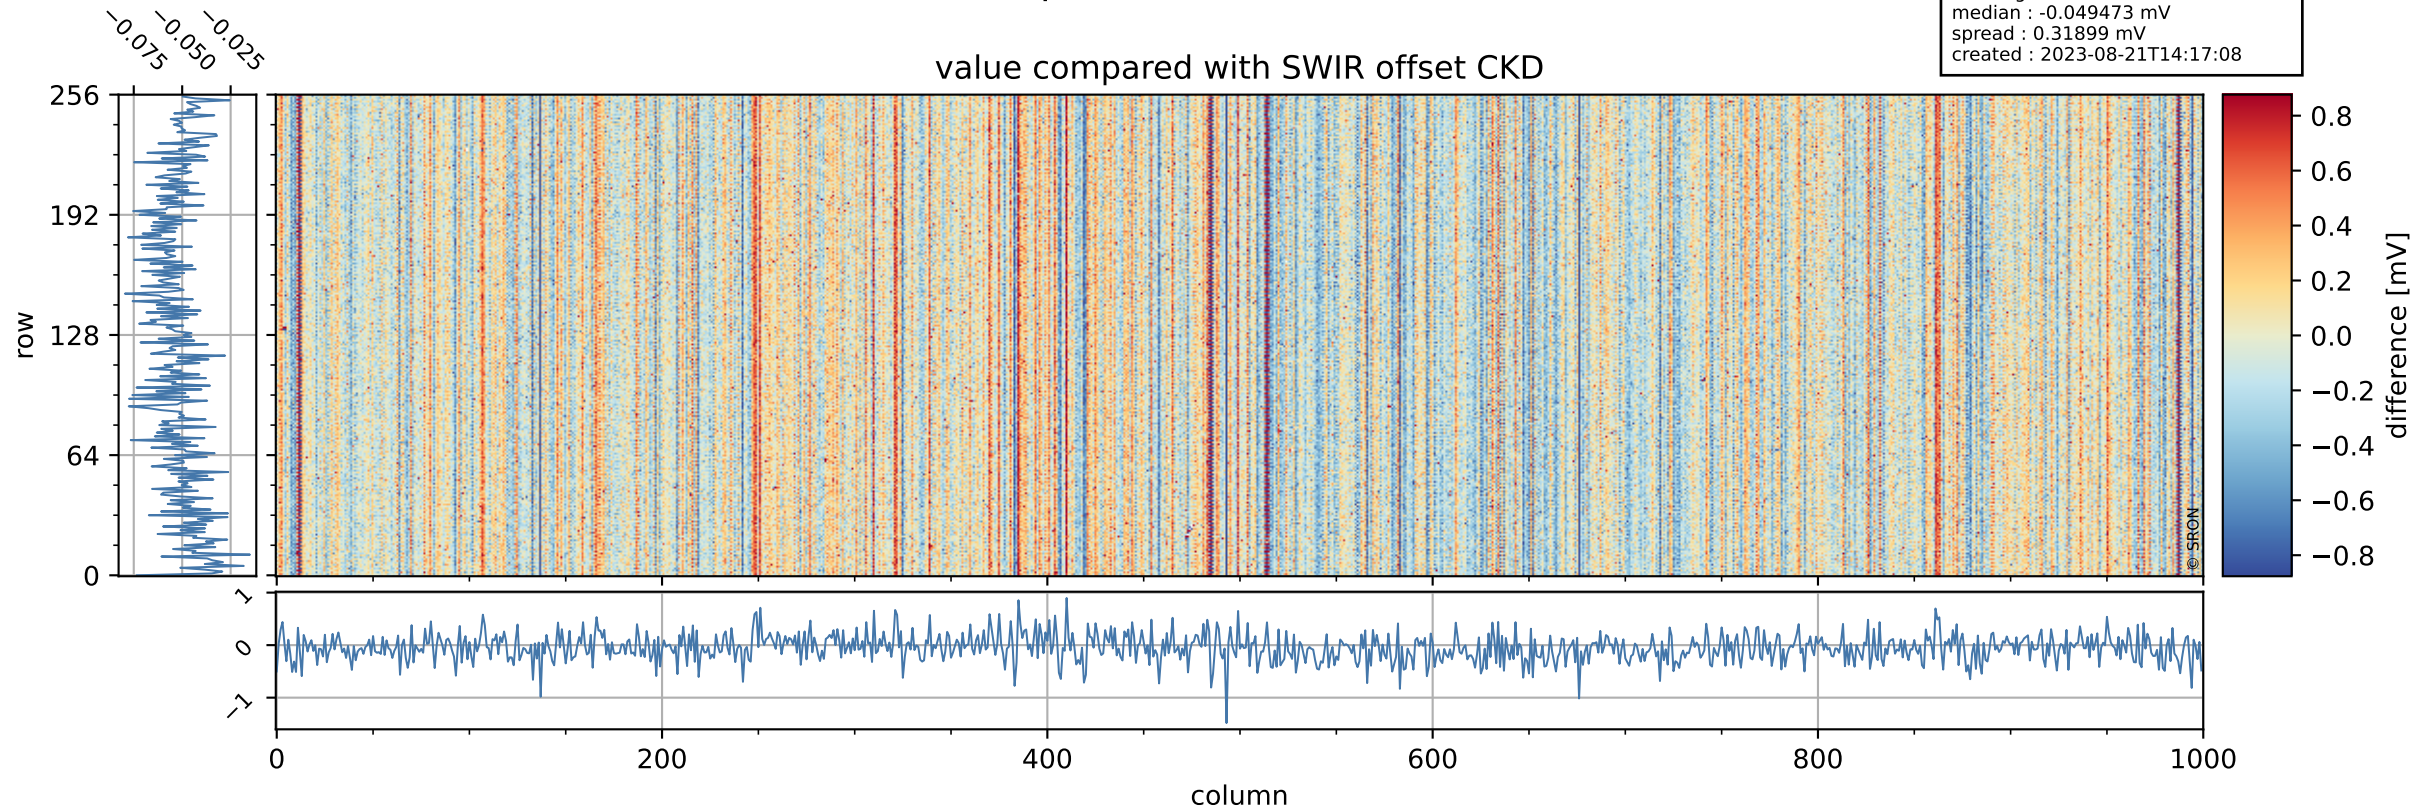

## value detector map

# Tropomi SWIR offset (official)

orbits : 18 in [4447, 4492]  
coverage : 2018-08-23 / 2018-08-26  
median : 33.181  $\mu\text{V}$   
spread : 19.568  $\mu\text{V}$   
created : 2023-08-21T14:17:08

# Tropomi SWIR offset (official)

value compared with SWIR offset CKD

orbits : 18 in [4447, 4492]  
coverage : 2018-08-23 / 2018-08-26  
median : -0.049473 mV  
spread : 0.31899 mV  
created : 2023-08-21T14:17:08

# Tropomi SWIR offset (official) ground-tracks of Sentinel-5P

orbits : 18 in [4447, 4492]  
coverage : 2018-08-23 / 2018-08-26  
created : 2023-08-21T14:17:08