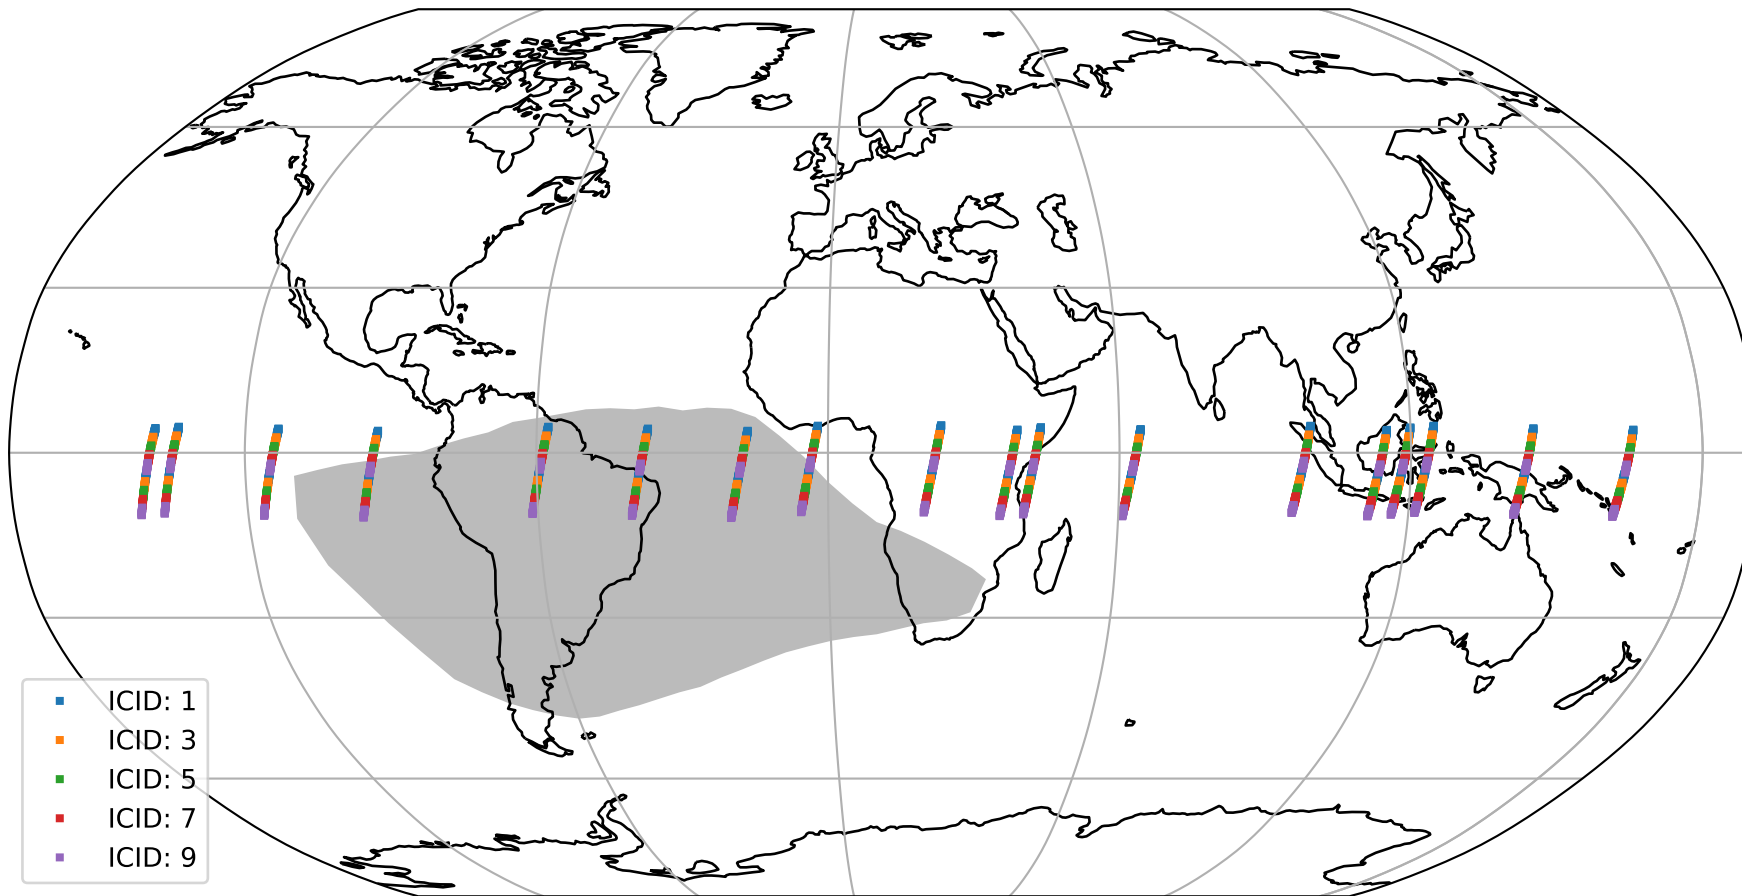

# Tropomi SWIR offset (official)

orbits : 18 in [4447, 4492]  
coverage : 2018-08-23 / 2018-08-26  
median : 33.181  $\mu\text{V}$   
spread : 19.568  $\mu\text{V}$   
created : 2023-08-21T14:17:08

# Tropomi SWIR offset (official)

value compared with SWIR offset CKD

orbits : 18 in [4447, 4492]  
coverage : 2018-08-23 / 2018-08-26  
median : -0.049473 mV  
spread : 0.31899 mV  
created : 2023-08-21T14:17:08

# Tropomi SWIR offset (official) ground-tracks of Sentinel-5P

orbits : 18 in [4447, 4492]  
coverage : 2018-08-23 / 2018-08-26  
created : 2023-08-21T14:17:08

# Tropomi SWIR offset (official)

orbits : [2827, 4492]  
coverage : 2018-04-30 / 2018-08-26  
created : 2023-08-21T14:17:09