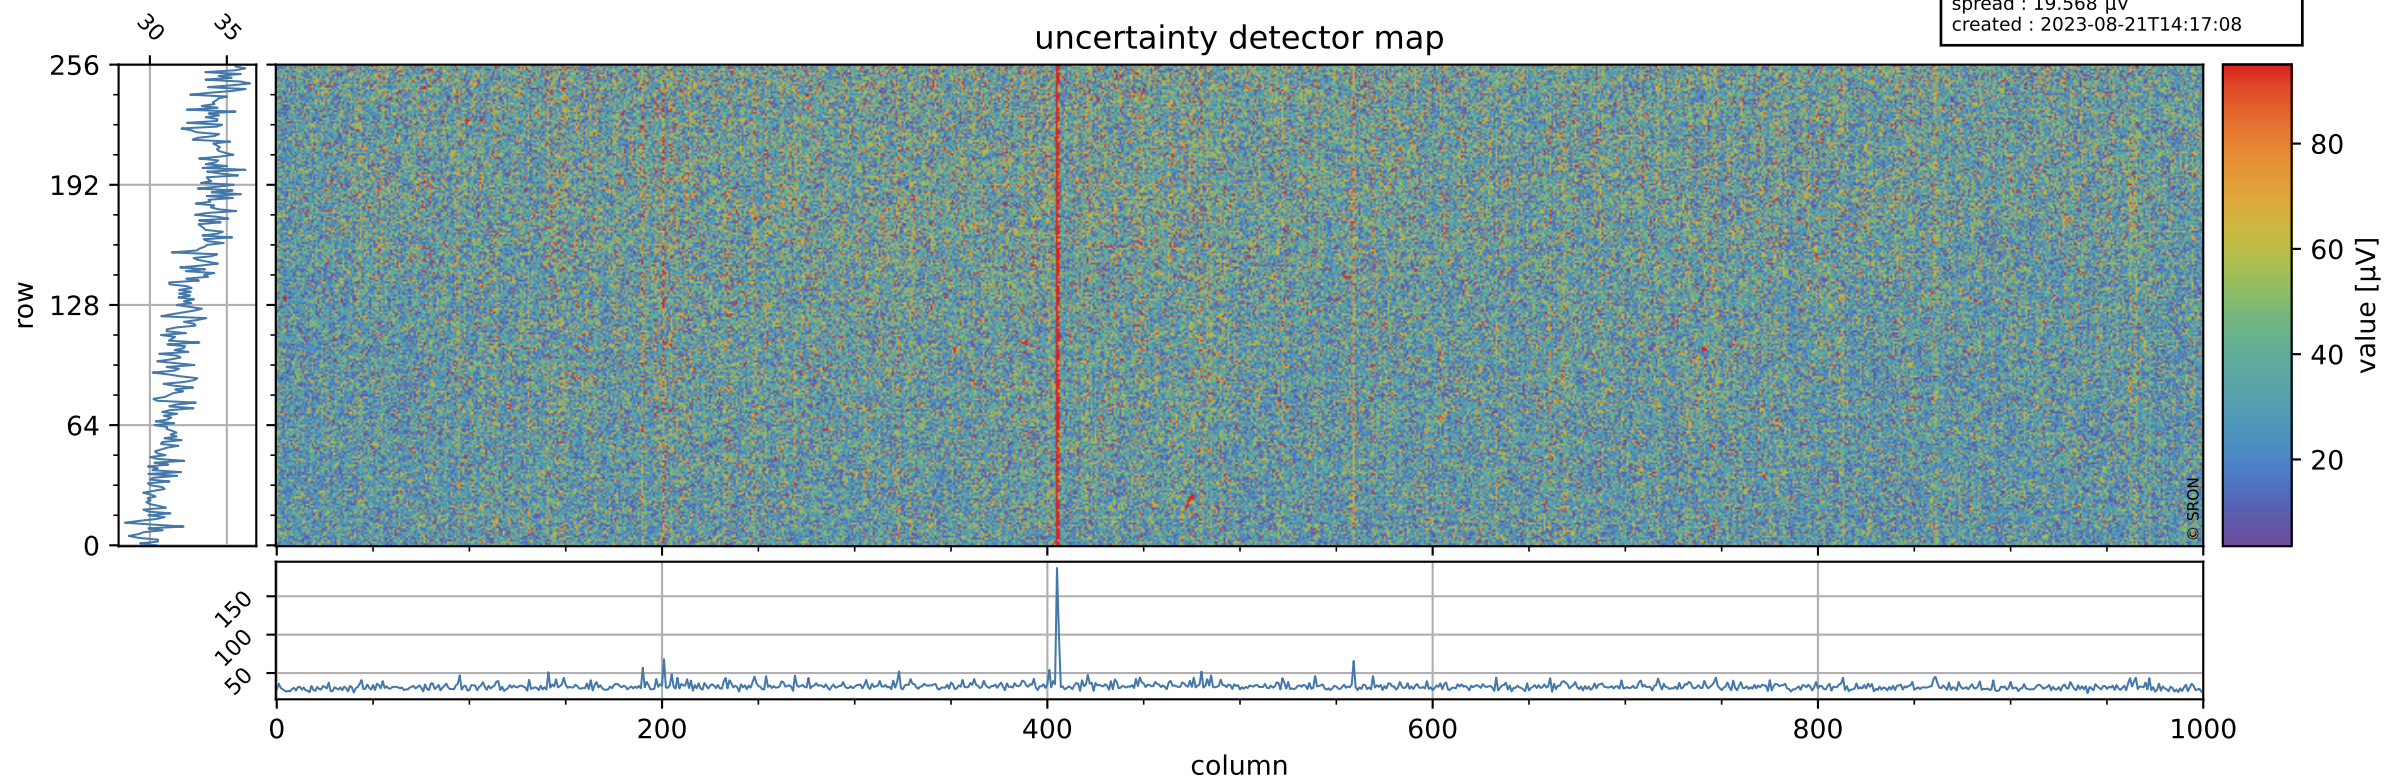

# Tropomi SWIR offset (official)

orbits : 18 in [4447, 4492]  
coverage : 2018-08-23 / 2018-08-26  
median : 0.52597 V  
spread : 0.035931 V  
created : 2023-08-21T14:17:08

## value detector map

# Tropomi SWIR offset (official)

orbits : 18 in [4447, 4492]  
coverage : 2018-08-23 / 2018-08-26  
median : 33.181  $\mu\text{V}$   
spread : 19.568  $\mu\text{V}$   
created : 2023-08-21T14:17:08

# Tropomi SWIR offset (official) ground-tracks of Sentinel-5P

orbits : 18 in [4447, 4492]  
coverage : 2018-08-23 / 2018-08-26  
created : 2023-08-21T14:17:08